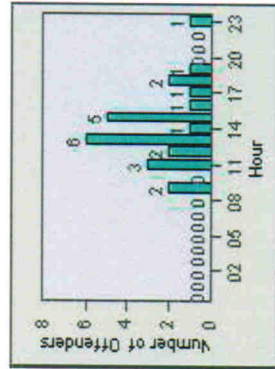

Redflex Redlight Offender Statistics

CONTRACT: Escondido LOCATION: ESC-WVTU-01 W. Valley Parkway

DATE FROM: 1/Jul/2010 DATE TO: 31/Jul/2010

LANE 1

LANE 2

LANE 3