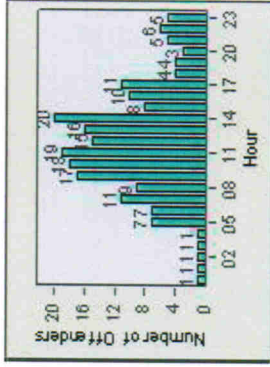

CONTRACT: Escondido **LOCATION:** ESC-VAAU-03 Valley
DATE FROM: 1/Jul/2010 **DATE TO:** 31/Jul/2010

LANE 6

LANE TOTAL

Redflex Redlight Offender Statistics

CONTRACT: Escondido **LOCATION:** ESC-VAAU-03 Valley
DATE FROM: 1/Jul/2010 **DATE TO:** 31/Jul/2010