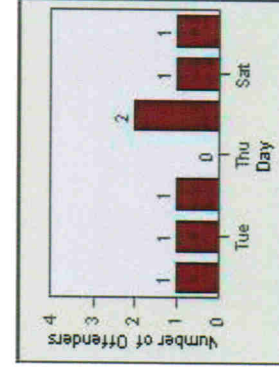

LANE 1

LANE 2

LANE 3

Redflex Redlight Offender Statistics

CONTRACT: Escondido **LOCATION:** ESC-VAAU-03 Valley
DATE FROM: 1/Jul/2010 **DATE TO:** 31/Jul/2010

LANE 4

LANE 5

Redflex Redlight Offender Statistics