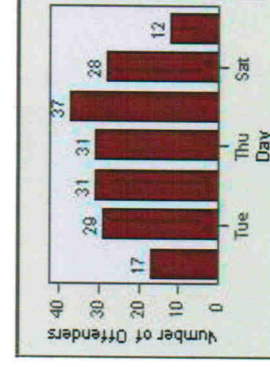

Redflex Redlight Offender Statistics

CONTRACT: Escondido   **LOCATION:** ESC-VAAU-03 Valley
DATE FROM: 1/Jul/2010   **DATE TO:** 31/Jul/2010

LANE 6

LANE TOTAL