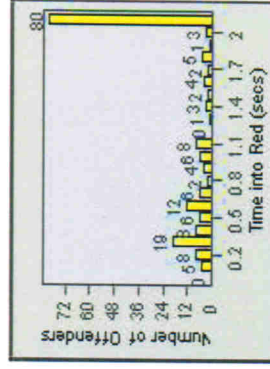

Redflex Redlight Offender Statistics

CONTRACT: Escondido   **LOCATION:** ESC-VAAU-03 Valley
DATE FROM: 1/Jul/2010   **DATE TO:** 31/Jul/2010

LANE 6

LANE TOTAL