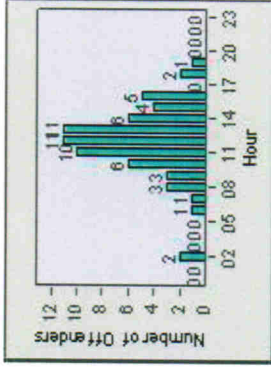

Redflex Redlight Offender Statistics

CONTRACT: Escondido   **LOCATION:** ESC-VAAU-01 Valley
DATE FROM: 1/Jul/2010   **DATE TO:** 31/Jul/2010