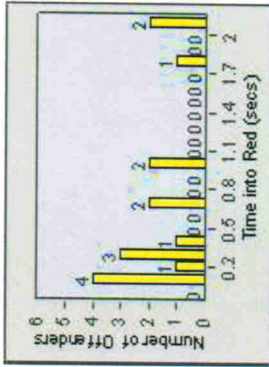

Redflex Redlight Offender Statistics

CONTRACT: Escondido LOCATION: ESC-WVTU-03 W. Valley Parkway
DATE FROM: 1/Jul/2010 DATE TO: 31/Jul/2010

LANE 1

LANE 2

LANE 3

Redflex Redlight Offender Statistics

CONTRACT: Escondido **LOCATION:** ESC-WVTU-03 W. Valley Parkway
DATE FROM: 1/Jul/2010 **DATE TO:** 31/Jul/2010