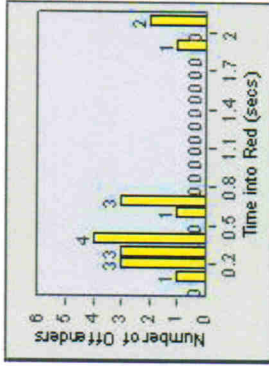

Redflex Redlight Offender Statistics

CONTRACT: Escondido   **LOCATION:** ESC-VPCC-01 Intersection of Centre City / Valley Pkwy
DATE FROM: 1/Jul/2010   **DATE TO:** 31/Jul/2010