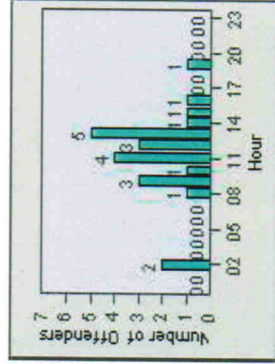

LANE 4

LANE 5

Redflex Redlight Offender Statistics

CONTRACT: Escondido LOCATION: ESC-SEJU-01 Second Av
DATE FROM: 1/Jul/2010 DATE TO: 31/Jul/2010

LANE 6

LANE TOTAL

Redflex Redlight Offender Statistics

CONTRACT: Escondido **LOCATION:** ESC-SEJU-01 Second Av
DATE FROM: 1/Jul/2010 **DATE TO:** 31/Jul/2010

Redflex Redlight Offender Statistics

CONTRACT: Escondido **LOCATION:** ESC-VAAU-01 Valley
DATE FROM: 1/Jul/2010 **DATE TO:** 31/Jul/2010

LANE 1

LANE 2

LANE 3

Redflex Redlight Offender Statistics

CONTRACT: Escondido LOCATION: ESC-VAAU-01 Valley