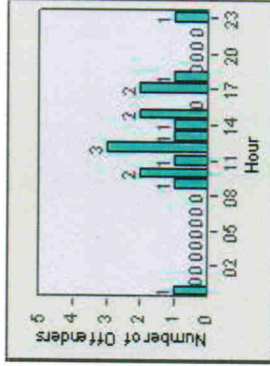

LANE 5

Redflex Redlight Offender Statistics

CONTRACT: Escondido LOCATION: ESC-WVTU-01 W. Valley Parkway

DATE FROM: 1/Jul/2010 DATE TO: 31/Jul/2010

LANE 6

LANE TOTAL

Redflex Redlight Offender Statistics

CONTRACT: Escondido **LOCATION:** ESC-WVTU-01 W. Valley Parkway
DATE FROM: 1/Jul/2010 **DATE TO:** 31/Jul/2010

Redflex Redlight Offender Statistics

CONTRACT: Escondido LOCATION: ESC-WVTU-03 W. Valley Parkway
DATE FROM: 1/Jul/2010 DATE TO: 31/Jul/2010

LANE 1

LANE 2

LANE 3

Redflex Redlight Offender Statistics

CONTRACT: Escondido **LOCATION:** ESC-WVTU-03 W. Valley Parkway
DATE FROM: 1/Jul/2010 **DATE TO:** 31/Jul/2010

LANE 4

LANE 5

Redflex Redlight Offender Statistics

CONTRACT: Escondido **LOCATION:** ESC-WVTU-03 W. Valley Parkway
DATE FROM: 1/Jul/2010 **DATE TO:** 31/Jul/2010

LANE 6

LANE TOTAL

Redflex Redlight Offender Statistics