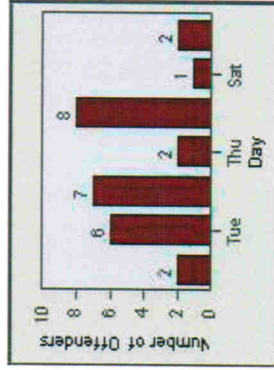

Redflex Redlight Offender Statistics

CONTRACT: Escondido LOCATION: ESC-WVTU-01 W. Valley Parkway

DATE FROM: 1/Jul/2010 DATE TO: 31/Jul/2010

LANE 1