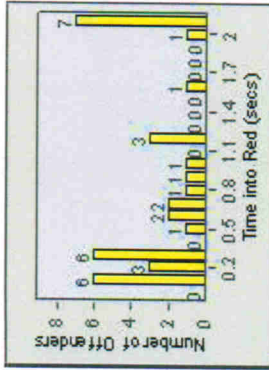

Redflex Redlight Offender Statistics

CONTRACT: Escondido   **LOCATION:** ESC-WVTU-03 W. Valley Parkway
DATE FROM: 1/Jul/2010   **DATE TO:** 31/Jul/2010