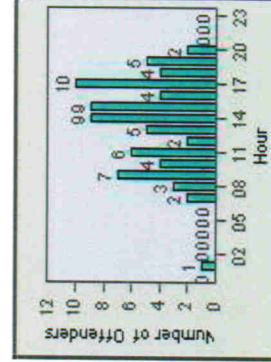

Redflex Redlight Offender Statistics

CONTRACT: Escondido
DATE FROM: 1/Jul/2010

LOCATION: ESC-VAES-01 Intersection of Escondido Blvd and Valley Pkwy
DATE TO: 31/Jul/2010

LANE 4

LANE 5