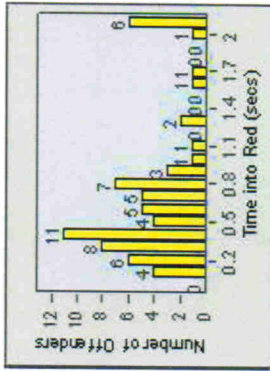

Redflex Redlight Offender Statistics

CONTRACT: Escondido   **LOCATION:** ESC-VAAU-01 Valley
DATE FROM: 1/Jul/2010   **DATE TO:** 31/Jul/2010