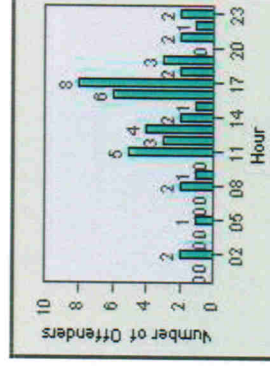

Redflex Redlight Offender Statistics

CONTRACT: Escondido   **LOCATION:** ESC-WVTU-03 W. Valley Parkway
DATE FROM: 1/Jul/2010   **DATE TO:** 31/Jul/2010

LANE 4

LANE 5