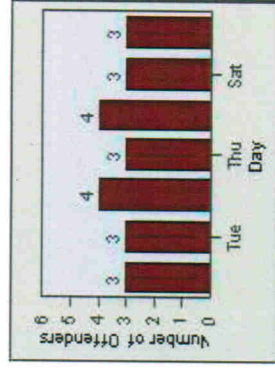

LANE 4

LANE 5

Redflex Redlight Offender Statistics

CONTRACT: Escondido LOCATION: ESC-SEJU-01 Second Av
DATE FROM: 1/Jul/2010 DATE TO: 31/Jul/2010

LANE 6

LANE TOTAL

Redflex Redlight Offender Statistics

CONTRACT: Escondido **LOCATION:** ESC-SEJU-01 Second Av
DATE FROM: 1/Jul/2010 **DATE TO:** 31/Jul/2010

Redflex Redlight Offender Statistics

CONTRACT: Escondido **LOCATION:** ESC-VAAU-01 Valley
DATE FROM: 1/Jul/2010 **DATE TO:** 31/Jul/2010

LANE 1

LANE 2

LANE 3

Redflex Redlight Offender Statistics

CONTRACT: Escondido LOCATION: ESC-VAAU-01 Valley

DATE FROM: 1/Jul/2010 DATE TO: 31/Jul/2010

LANE 4

LANE 5

Redflex Redlight Offender Statistics

CONTRACT: Escondido LOCATION: ESC-VAAU-01 Valley
DATE FROM: 1/Jul/2010 DATE TO: 31/Jul/2010

LANE 6

LANE TOTAL

Redflex Redlight Offender Statistics