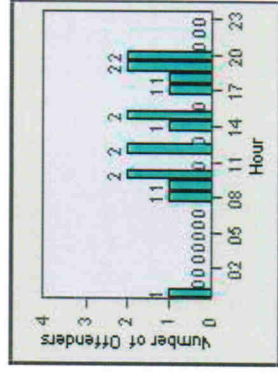

CONTRACT: Escondido **LOCATION:** ESC-VAAU-03 Valley
DATE FROM: 1/Jul/2010 **DATE TO:** 31/Jul/2010

LANE 6

LANE TOTAL

Redflex Redlight Offender Statistics

CONTRACT: Escondido **LOCATION:** ESC-VAAU-03 Valley
DATE FROM: 1/Jul/2010 **DATE TO:** 31/Jul/2010

Redflex Redlight Offender Statistics

CONTRACT: Escondido **LOCATION:** ESC-VAES-01 Intersection of Escondido Blvd and Valley Pkwy
DATE FROM: 1/Jul/2010 **DATE TO:** 31/Jul/2010

LANE 1

LANE 2

LANE 3

Redflex Redlight Offender Statistics