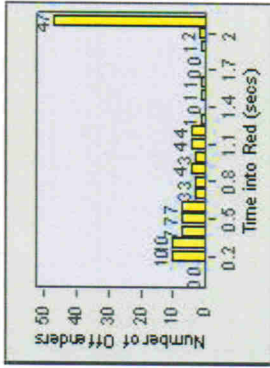

LANE 6

LANE TOTAL

Redflex Redlight Offender Statistics

CONTRACT: Escondido **LOCATION:** ESC-VAES-01 Intersection of Escondido Blvd and Valley Pkwy
DATE FROM: 1/Jul/2010 **DATE TO:** 31/Jul/2010

Redflex Redlight Offender Statistics