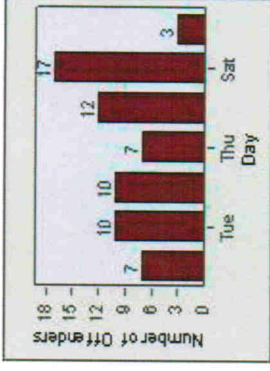

Redflex Redlight Offender Statistics

CONTRACT: Escondido **LOCATION:** ESC-VAAU-01 Valley
DATE FROM: 1/Jul/2010 **DATE TO:** 31/Jul/2010

LANE 1

LANE 2

LANE 3

Redflex Redlight Offender Statistics

CONTRACT: Escondido LOCATION: ESC-VAAU-01 Valley

DATE FROM: 1/Jul/2010 DATE TO: 31/Jul/2010

LANE 4

LANE 5

Redflex Redlight Offender Statistics

CONTRACT: Escondido LOCATION: ESC-VAAU-01 Valley
DATE FROM: 1/Jul/2010 DATE TO: 31/Jul/2010

LANE 6

LANE TOTAL

Redflex Redlight Offender Statistics

CONTRACT: Escondido **LOCATION:** ESC-VAAU-01 Valley
DATE FROM: 1/Jul/2010 **DATE TO:** 31/Jul/2010

Redflex Redlight Offender Statistics

CONTRACT: Escondido LOCATION: ESC-VAAU-03 Valley
DATE FROM: 1/Jul/2010 DATE TO: 31/Jul/2010