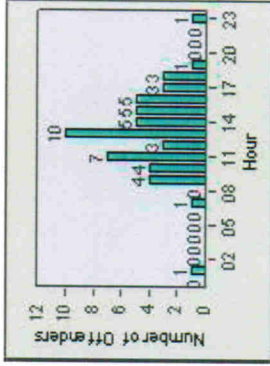

LANE 5

Redflex Redlight Offender Statistics

CONTRACT: Escondido LOCATION: ESC-WVTU-01 W. Valley Parkway

DATE FROM: 1/Jul/2010 DATE TO: 31/Jul/2010

LANE 6

LANE TOTAL

Redflex Redlight Offender Statistics

CONTRACT: Escondido **LOCATION:** ESC-WVTU-01 W. Valley Parkway
DATE FROM: 1/Jul/2010 **DATE TO:** 31/Jul/2010

Redflex Redlight Offender Statistics

CONTRACT: Escondido LOCATION: ESC-WVTU-03 W. Valley Parkway
DATE FROM: 1/Jul/2010 DATE TO: 31/Jul/2010

LANE 1

LANE 2

LANE 3

Redflex Redlight Offender Statistics

CONTRACT: Escondido **LOCATION:** ESC-WVTU-03 W. Valley Parkway
DATE FROM: 1/Jul/2010 **DATE TO:** 31/Jul/2010