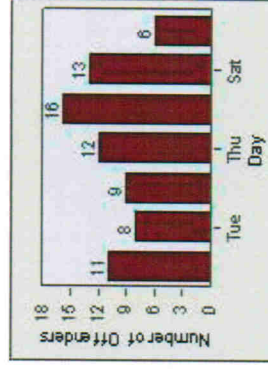

Redflex Redlight Offender Statistics

CONTRACT: Escondido **LOCATION:** ESC-SEJU-01 Second AV
DATE FROM: 1/Jul/2010 **DATE TO:** 31/Jul/2010

LANE 1

LANE 2

LANE 3

Redflex Redlight Offender Statistics

CONTRACT: Escondido LOCATION: ESC-SEJU-01 Second Av
 DATE FROM: 1/Jul/2010 DATE TO: 31/Jul/2010

LANE 4

LANE 5

Redflex Redlight Offender Statistics

CONTRACT: Escondido LOCATION: ESC-SEJU-01 Second Av
DATE FROM: 1/Jul/2010 DATE TO: 31/Jul/2010

LANE 6

LANE TOTAL

Redflex Redlight Offender Statistics

CONTRACT: Escondido **LOCATION:** ESC-SEJU-01 Second Av
DATE FROM: 1/Jul/2010 **DATE TO:** 31/Jul/2010

Redflex Redlight Offender Statistics

CONTRACT: Escondido **LOCATION:** ESC-VAAU-01 Valley
DATE FROM: 1/Jul/2010 **DATE TO:** 31/Jul/2010

LANE 1

LANE 2

LANE 3

Redflex Redlight Offender Statistics

CONTRACT: Escondido LOCATION: ESC-VAAU-01 Valley