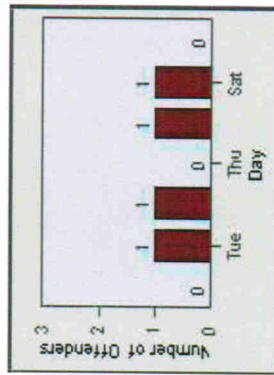

Redflex Redlight Offender Statistics

CONTRACT: Escondido   **LOCATION:** ESC-VPCC-01 Intersection of Centre City / Valley Pkwy
DATE FROM: 1/Jul/2010   **DATE TO:** 31/Jul/2010

LANE 1

LANE 2