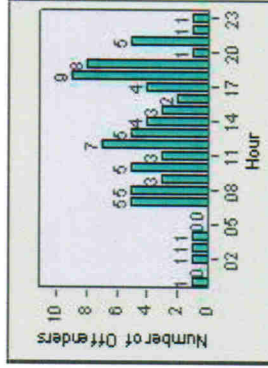

LANE 4

LANE 5

Redflex Redlight Offender Statistics

CONTRACT: Escondido LOCATION: ESC-SEJU-01 Second Av
DATE FROM: 1/Jul/2010 DATE TO: 31/Jul/2010

LANE 6

LANE TOTAL

Redflex Redlight Offender Statistics

CONTRACT: Escondido **LOCATION:** ESC-SEJU-01 Second Av
DATE FROM: 1/Jul/2010 **DATE TO:** 31/Jul/2010

Redflex Redlight Offender Statistics

CONTRACT: Escondido **LOCATION:** ESC-VAAU-01 Valley
DATE FROM: 1/Jul/2010 **DATE TO:** 31/Jul/2010

LANE 1

LANE 2

LANE 3

Redflex Redlight Offender Statistics

CONTRACT: Escondido LOCATION: ESC-VAAU-01 Valley