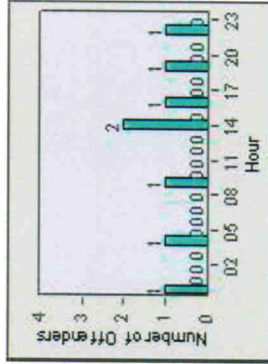

CONTRACT: Escondido **LOCATION:** ESC-VPCC-01 Intersection of Centre City / Valley Pkwy
DATE FROM: 1/Jul/2010 **DATE TO:** 31/Jul/2010

LANE 1

LANE 2

LANE 3

Redflex Redlight Offender Statistics

CONTRACT: Escondido **LOCATION:** ESC-VPCC-01 Intersection of Centre City / Valley Pkwy
DATE FROM: 1/Jul/2010 **DATE TO:** 31/Jul/2010