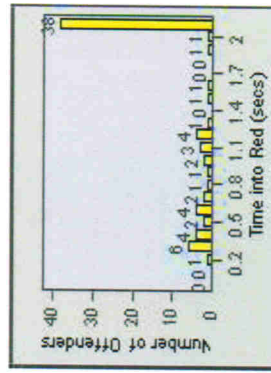

Redflex Redlight Offender Statistics

CONTRACT: Escondido
DATE FROM: 1/Jul/2010

LOCATION: ESC-VAES-01 Intersection of Escondido Blvd and Valley Pkwy
DATE TO: 31/Jul/2010

LANE 4

LANE 5