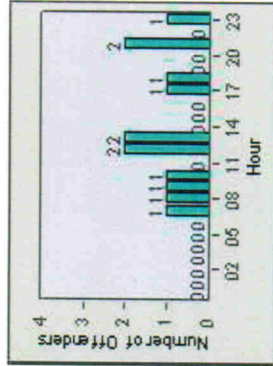

Redflex Redlight Offender Statistics

CONTRACT: Escondido **LOCATION:** ESC-SEJU-01 Second AV
DATE FROM: 1/Jul/2010 **DATE TO:** 31/Jul/2010

LANE 1

LANE 2

LANE 3

Redflex Redlight Offender Statistics

CONTRACT: Escondido LOCATION: ESC-SEJU-01 Second Av
 DATE FROM: 1/Jul/2010 DATE TO: 31/Jul/2010

LANE 4

LANE 5

Redflex Redlight Offender Statistics

CONTRACT: Escondido LOCATION: ESC-SEJU-01 Second Av
DATE FROM: 1/Jul/2010 DATE TO: 31/Jul/2010

LANE 6

LANE TOTAL

Redflex Redlight Offender Statistics

CONTRACT: Escondido **LOCATION:** ESC-SEJU-01 Second Av
DATE FROM: 1/Jul/2010 **DATE TO:** 31/Jul/2010