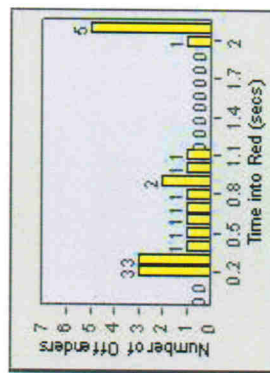

Redflex Redlight Offender Statistics

CONTRACT: Escondido
DATE FROM: 1/Jul/2010

LOCATION: ESC-VAES-01 Intersection of Escondido Blvd and Valley Pkwy
DATE TO: 31/Jul/2010

LANE 4