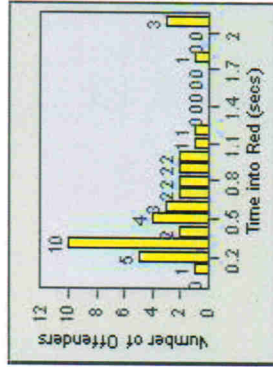

Redflex Redlight Offender Statistics

CONTRACT: Escondido **LOCATION:** ESC-SEJU-01 Second AV
DATE FROM: 1/Jul/2010 **DATE TO:** 31/Jul/2010

LANE 1

LANE 2

LANE 3

Redflex Redlight Offender Statistics

CONTRACT: Escondido LOCATION: ESC-SEJU-01 Second Av
 DATE FROM: 1/Jul/2010 DATE TO: 31/Jul/2010

LANE 4

LANE 5

Redflex Redlight Offender Statistics

CONTRACT: Escondido LOCATION: ESC-SEJU-01 Second Av
DATE FROM: 1/Jul/2010 DATE TO: 31/Jul/2010

LANE 6

LANE TOTAL

Redflex Redlight Offender Statistics

CONTRACT: Escondido **LOCATION:** ESC-SEJU-01 Second Av
DATE FROM: 1/Jul/2010 **DATE TO:** 31/Jul/2010