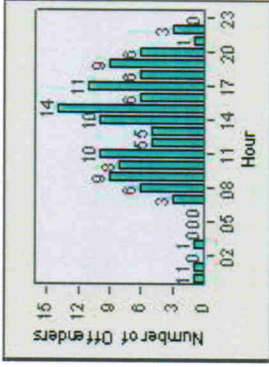

LANE 6

LANE TOTAL

Redflex Redlight Offender Statistics

CONTRACT: Escondido **LOCATION:** ESC-VAES-01 Intersection of Escondido Blvd and Valley Pkwy
DATE FROM: 1/Jul/2010 **DATE TO:** 31/Jul/2010

Redflex Redlight Offender Statistics