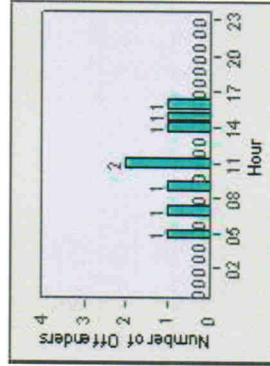

Redflex Redlight Offender Statistics

CONTRACT: Escondido   **LOCATION:** ESC-VAAU-03 Valley
DATE FROM: 1/Jul/2010   **DATE TO:** 31/Jul/2010