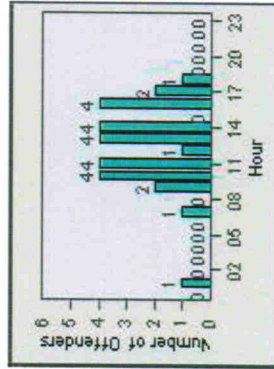

Redflex Redlight Offender Statistics

CONTRACT: Escondido LOCATION: ESC-WVTU-01 W. Valley Parkway

DATE FROM: 1/Jul/2010 DATE TO: 31/Jul/2010

LANE 1