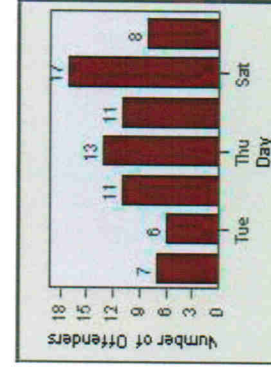

Redflex Redlight Offender Statistics

CONTRACT: Escondido
DATE FROM: 1/Jul/2010

LOCATION: ESC-VAES-01 Intersection of Escondido Blvd and Valley Pkwy
DATE TO: 31/Jul/2010

LANE 4

LANE 5