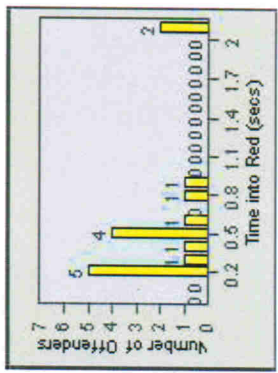

Redflex Redlight Offender Statistics

CONTRACT: Escondido   **LOCATION:** ESC-VAES-01 Intersection of Escondido Blvd and Valley Pkwy
DATE FROM: 1/Jul/2010   **DATE TO:** 31/Jul/2010

LANE 1

LANE 2