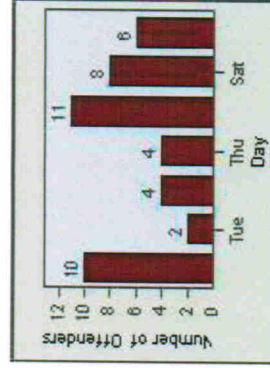

Redflex Redlight Offender Statistics

CONTRACT: Escondido   **LOCATION:** ESC-WVTU-03 W. Valley Parkway
DATE FROM: 1/Jul/2010   **DATE TO:** 31/Jul/2010

LANE 4

LANE 5