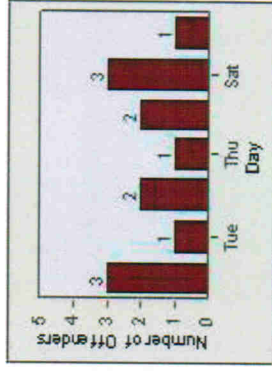

Redflex Redlight Offender Statistics

CONTRACT: Escondido **LOCATION:** ESC-SEJU-01 Second AV
DATE FROM: 1/Jul/2010 **DATE TO:** 31/Jul/2010

LANE 1

LANE 2

LANE 3

Redflex Redlight Offender Statistics

CONTRACT: Escondido LOCATION: ESC-SEJU-01 Second Av
 DATE FROM: 1/Jul/2010 DATE TO: 31/Jul/2010

LANE 4

LANE 5

Redflex Redlight Offender Statistics

CONTRACT: Escondido LOCATION: ESC-SEJU-01 Second Av
DATE FROM: 1/Jul/2010 DATE TO: 31/Jul/2010

LANE 6

LANE TOTAL

Redflex Redlight Offender Statistics

CONTRACT: Escondido **LOCATION:** ESC-SEJU-01 Second Av
DATE FROM: 1/Jul/2010 **DATE TO:** 31/Jul/2010