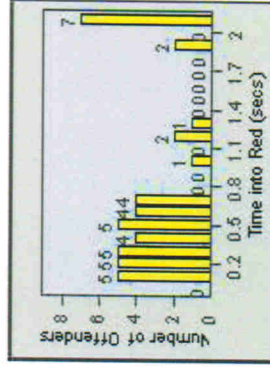

Redflex Redlight Offender Statistics

CONTRACT: Escondido   **LOCATION:** ESC-WVTU-03 W. Valley Parkway
DATE FROM: 1/Jul/2010   **DATE TO:** 31/Jul/2010

LANE 4

LANE 5