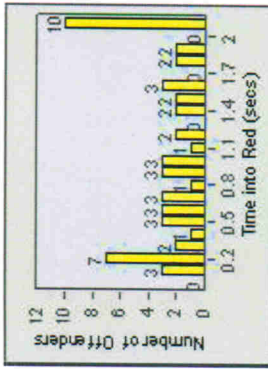

LANE 5

Redflex Redlight Offender Statistics

CONTRACT: Escondido LOCATION: ESC-WVTU-01 W. Valley Parkway

DATE FROM: 1/Jul/2010 DATE TO: 31/Jul/2010

LANE 6

LANE TOTAL

Redflex Redlight Offender Statistics

CONTRACT: Escondido **LOCATION:** ESC-WVTU-01 W. Valley Parkway
DATE FROM: 1/Jul/2010 **DATE TO:** 31/Jul/2010