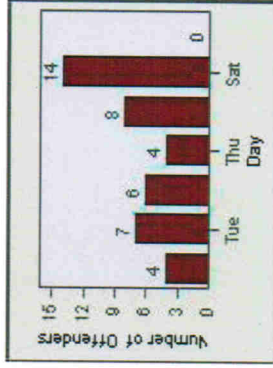

Redflex Redlight Offender Statistics

CONTRACT: Escondido **LOCATION:** ESC-SEJU-01 Second AV
DATE FROM: 1/Jul/2010 **DATE TO:** 31/Jul/2010

LANE 1

LANE 2

LANE 3

Redflex Redlight Offender Statistics

CONTRACT: Escondido LOCATION: ESC-SEJU-01 Second Av
 DATE FROM: 1/Jul/2010 DATE TO: 31/Jul/2010

LANE 4

LANE 5

Redflex Redlight Offender Statistics

CONTRACT: Escondido LOCATION: ESC-SEJU-01 Second Av
DATE FROM: 1/Jul/2010 DATE TO: 31/Jul/2010

LANE 6

LANE TOTAL

Redflex Redlight Offender Statistics

CONTRACT: Escondido **LOCATION:** ESC-SEJU-01 Second Av
DATE FROM: 1/Jul/2010 **DATE TO:** 31/Jul/2010

Redflex Redlight Offender Statistics

CONTRACT: Escondido **LOCATION:** ESC-VAAU-01 Valley
DATE FROM: 1/Jul/2010 **DATE TO:** 31/Jul/2010

LANE 1

LANE 2

LANE 3

Redflex Redlight Offender Statistics

CONTRACT: Escondido LOCATION: ESC-VAAU-01 Valley