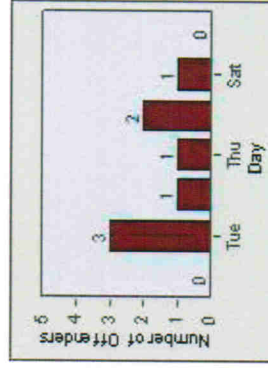

CONTRACT: Escondido **LOCATION:** ESC-VPCC-01 Intersection of Centre City / Valley Pkwy
DATE FROM: 1/Jul/2010 **DATE TO:** 31/Jul/2010

LANE 1

LANE 2

LANE 3

Redflex Redlight Offender Statistics

CONTRACT: Escondido **LOCATION:** ESC-VPCC-01 Intersection of Centre City / Valley Pkwy
DATE FROM: 1/Jul/2010 **DATE TO:** 31/Jul/2010