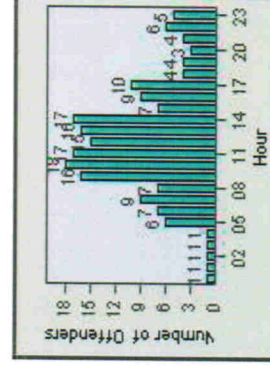

Redflex Redlight Offender Statistics

CONTRACT: Escondido   **LOCATION:** ESC-VAAU-03 Valley
DATE FROM: 1/Jul/2010   **DATE TO:** 31/Jul/2010

LANE 6

LANE TOTAL