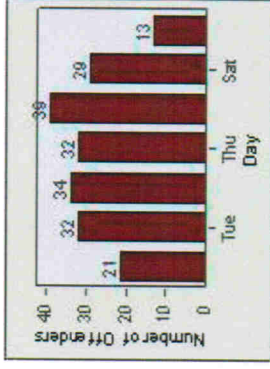

CONTRACT: Escondido **LOCATION:** ESC-VAAU-03 Valley
DATE FROM: 1/Jul/2010 **DATE TO:** 31/Jul/2010

LANE 6

LANE TOTAL

Redflex Redlight Offender Statistics

CONTRACT: Escondido **LOCATION:** ESC-VAAU-03 Valley
DATE FROM: 1/Jul/2010 **DATE TO:** 31/Jul/2010