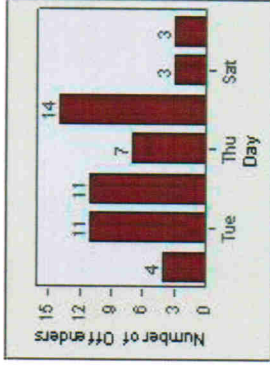

LANE 5

Redflex Redlight Offender Statistics

CONTRACT: Escondido LOCATION: ESC-WVTU-01 W. Valley Parkway

DATE FROM: 1/Jul/2010 DATE TO: 31/Jul/2010

LANE 6

LANE TOTAL

Redflex Redlight Offender Statistics

CONTRACT: Escondido **LOCATION:** ESC-WVTU-01 W. Valley Parkway
DATE FROM: 1/Jul/2010 **DATE TO:** 31/Jul/2010

Redflex Redlight Offender Statistics

CONTRACT: Escondido LOCATION: ESC-WVTU-03 W. Valley Parkway
DATE FROM: 1/Jul/2010 DATE TO: 31/Jul/2010

LANE 1

LANE 2

LANE 3

Redflex Redlight Offender Statistics

CONTRACT: Escondido **LOCATION:** ESC-WVTU-03 W. Valley Parkway
DATE FROM: 1/Jul/2010 **DATE TO:** 31/Jul/2010