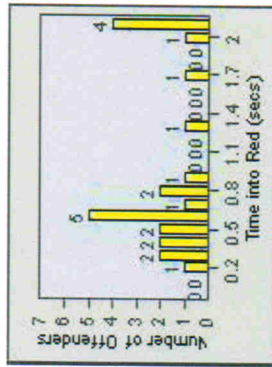

Redflex Redlight Offender Statistics

CONTRACT: Escondido **LOCATION:** ESC-VAAU-01 Valley
DATE FROM: 1/Jul/2010 **DATE TO:** 31/Jul/2010

LANE 1

LANE 2

LANE 3

Redflex Redlight Offender Statistics

CONTRACT: Escondido LOCATION: ESC-VAAU-01 Valley