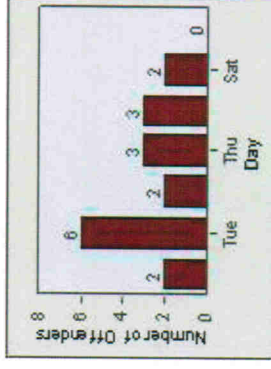

Redflex Redlight Offender Statistics

CONTRACT: Escondido   **LOCATION:** ESC-VPCC-01 Intersection of Centre City / Valley Pkwy
DATE FROM: 1/Jul/2010   **DATE TO:** 31/Jul/2010