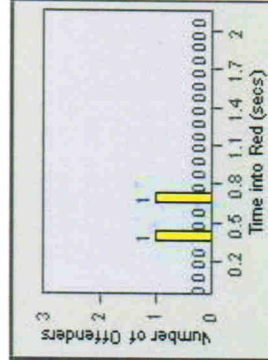

Redflex Redlight Offender Statistics

CONTRACT: Escondido   **LOCATION:** ESC-VPCC-01 Intersection of Centre City / Valley Pkwy
DATE FROM: 1/Jul/2010   **DATE TO:** 31/Jul/2010

LANE 4

LANE 5