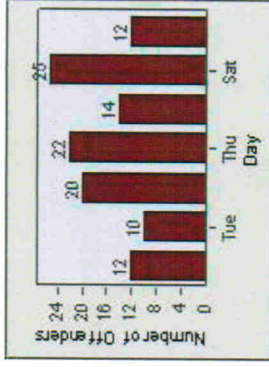

LANE 6

LANE TOTAL

Redflex Redlight Offender Statistics

CONTRACT: Escondido **LOCATION:** ESC-VAES-01 Intersection of Escondido Blvd and Valley Pkwy
DATE FROM: 1/Jul/2010 **DATE TO:** 31/Jul/2010

Redflex Redlight Offender Statistics