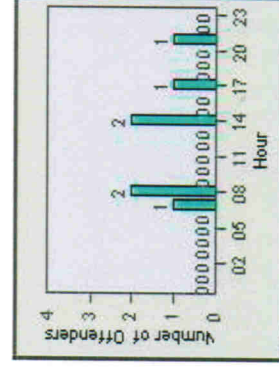

LANE 1

LANE 2

LANE 3

Redflex Redlight Offender Statistics

CONTRACT: Escondido **LOCATION:** ESC-VAAU-03 Valley
DATE FROM: 1/Jul/2010 **DATE TO:** 31/Jul/2010

LANE 4

LANE 5

Redflex Redlight Offender Statistics