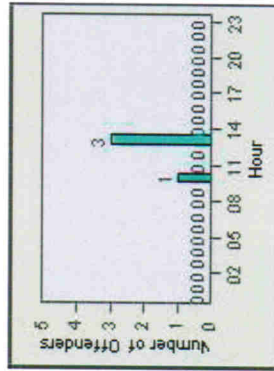

Redflex Redlight Offender Statistics

CONTRACT: Escondido   **LOCATION:** ESC-VPCC-01 Intersection of Centre City / Valley Pkwy
DATE FROM: 1/Jul/2010   **DATE TO:** 31/Jul/2010

LANE 1

LANE 2