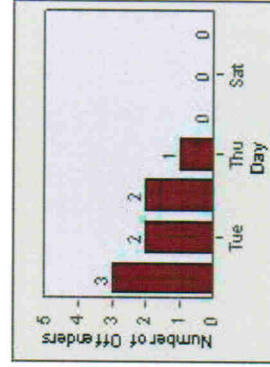

Redflex Redlight Offender Statistics

CONTRACT: Escondido   **LOCATION:** ESC-VAAU-03 Valley
DATE FROM: 1/Jul/2010   **DATE TO:** 31/Jul/2010