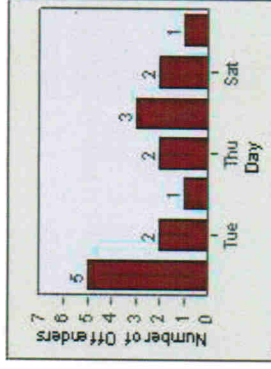

Redflex Redlight Offender Statistics

CONTRACT: Escondido LOCATION: ESC-WVTU-03 W. Valley Parkway
DATE FROM: 1/Jul/2010 DATE TO: 31/Jul/2010

LANE 1

LANE 2

LANE 3

Redflex Redlight Offender Statistics

CONTRACT: Escondido **LOCATION:** ESC-WVTU-03 W. Valley Parkway
DATE FROM: 1/Jul/2010 **DATE TO:** 31/Jul/2010