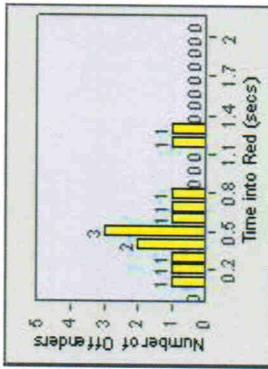

Redflex Redlight Offender Statistics

CONTRACT: Escondido **LOCATION:** ESC-SEJU-01 Second AV
DATE FROM: 1/Jul/2010 **DATE TO:** 31/Jul/2010

LANE 1

LANE 2

LANE 3

Redflex Redlight Offender Statistics

CONTRACT: Escondido LOCATION: ESC-SEJU-01 Second Av
 DATE FROM: 1/Jul/2010 DATE TO: 31/Jul/2010

LANE 4

LANE 5

Redflex Redlight Offender Statistics

CONTRACT: Escondido LOCATION: ESC-SEJU-01 Second Av
DATE FROM: 1/Jul/2010 DATE TO: 31/Jul/2010

LANE 6

LANE TOTAL

Redflex Redlight Offender Statistics

CONTRACT: Escondido **LOCATION:** ESC-SEJU-01 Second Av
DATE FROM: 1/Jul/2010 **DATE TO:** 31/Jul/2010