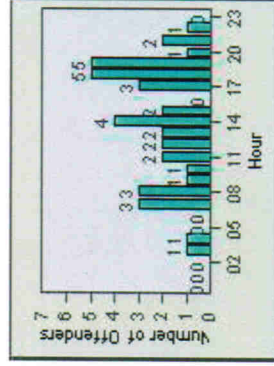

Redflex Redlight Offender Statistics

CONTRACT: Escondido **LOCATION:** ESC-SEJU-01 Second AV
DATE FROM: 1/Jul/2010 **DATE TO:** 31/Jul/2010

LANE 1

LANE 2

LANE 3

Redflex Redlight Offender Statistics

CONTRACT: Escondido LOCATION: ESC-SEJU-01 Second Av
 DATE FROM: 1/Jul/2010 DATE TO: 31/Jul/2010

LANE 4

LANE 5

Redflex Redlight Offender Statistics

CONTRACT: Escondido LOCATION: ESC-SEJU-01 Second Av
DATE FROM: 1/Jul/2010 DATE TO: 31/Jul/2010

LANE 6

LANE TOTAL

Redflex Redlight Offender Statistics

CONTRACT: Escondido **LOCATION:** ESC-SEJU-01 Second Av
DATE FROM: 1/Jul/2010 **DATE TO:** 31/Jul/2010