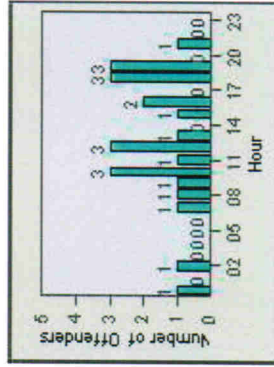

Redflex Redlight Offender Statistics

CONTRACT: Escondido **LOCATION:** ESC-SEJU-01 Second AV
DATE FROM: 1/Jul/2010 **DATE TO:** 31/Jul/2010

LANE 1

LANE 2

LANE 3

Redflex Redlight Offender Statistics

CONTRACT: Escondido LOCATION: ESC-SEJU-01 Second Av
 DATE FROM: 1/Jul/2010 DATE TO: 31/Jul/2010

LANE 4

LANE 5

Redflex Redlight Offender Statistics

CONTRACT: Escondido LOCATION: ESC-SEJU-01 Second Av
DATE FROM: 1/Jul/2010 DATE TO: 31/Jul/2010

LANE 6

LANE TOTAL

Redflex Redlight Offender Statistics

CONTRACT: Escondido **LOCATION:** ESC-SEJU-01 Second Av
DATE FROM: 1/Jul/2010 **DATE TO:** 31/Jul/2010