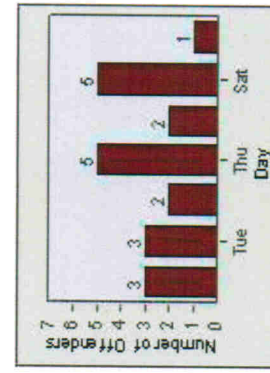

Redflex Redlight Offender Statistics

CONTRACT: Escondido
DATE FROM: 1/Jul/2010

LOCATION: ESC-VAES-01 Intersection of Escondido Blvd and Valley Pkwy
DATE TO: 31/Jul/2010

LANE 4