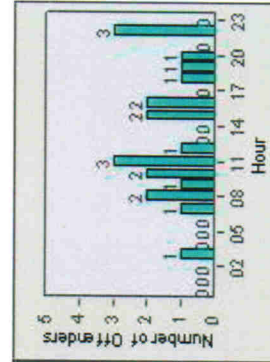

Redflex Redlight Offender Statistics

CONTRACT: Escondido
DATE FROM: 1/Jul/2010

LOCATION: ESC-VAES-01 Intersection of Escondido Blvd and Valley Pkwy
DATE TO: 31/Jul/2010

LANE 4