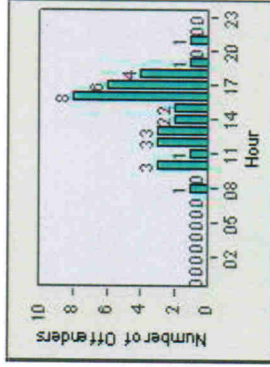

Redflex Redlight Offender Statistics

CONTRACT: Escondido   **LOCATION:** ESC-WVTU-03 W. Valley Parkway
DATE FROM: 1/Jul/2010   **DATE TO:** 31/Jul/2010