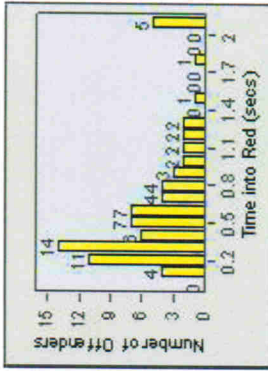

LANE 4

LANE 5

Redflex Redlight Offender Statistics

CONTRACT: Escondido LOCATION: ESC-SEJU-01 Second Av
DATE FROM: 1/Jul/2010 DATE TO: 31/Jul/2010

LANE 6

LANE TOTAL

Redflex Redlight Offender Statistics

CONTRACT: Escondido **LOCATION:** ESC-SEJU-01 Second Av
DATE FROM: 1/Jul/2010 **DATE TO:** 31/Jul/2010

Redflex Redlight Offender Statistics

CONTRACT: Escondido **LOCATION:** ESC-VAAU-01 Valley
DATE FROM: 1/Jul/2010 **DATE TO:** 31/Jul/2010

LANE 1

LANE 2

LANE 3

Redflex Redlight Offender Statistics

CONTRACT: Escondido LOCATION: ESC-VAAU-01 Valley