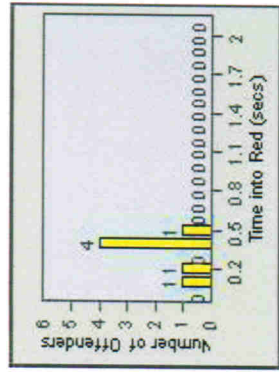

LANE 1

LANE 2

LANE 3

Redflex Redlight Offender Statistics

CONTRACT: Escondido **LOCATION:** ESC-VAAU-03 Valley
DATE FROM: 1/Jul/2010 **DATE TO:** 31/Jul/2010

LANE 4

LANE 5

Redflex Redlight Offender Statistics