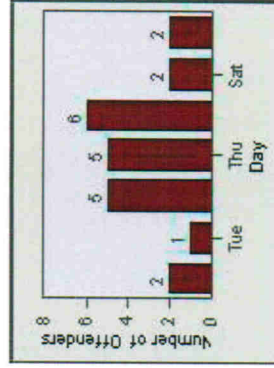

Redflex Redlight Offender Statistics

CONTRACT: Escondido **LOCATION:** ESC-SEJU-01 Second AV
DATE FROM: 1/Jul/2010 **DATE TO:** 31/Jul/2010

LANE 1

LANE 2

LANE 3

Redflex Redlight Offender Statistics

CONTRACT: Escondido LOCATION: ESC-SEJU-01 Second Av
 DATE FROM: 1/Jul/2010 DATE TO: 31/Jul/2010

LANE 4

LANE 5

Redflex Redlight Offender Statistics

CONTRACT: Escondido LOCATION: ESC-SEJU-01 Second Av
DATE FROM: 1/Jul/2010 DATE TO: 31/Jul/2010

LANE 6

LANE TOTAL

Redflex Redlight Offender Statistics

CONTRACT: Escondido **LOCATION:** ESC-SEJU-01 Second Av
DATE FROM: 1/Jul/2010 **DATE TO:** 31/Jul/2010