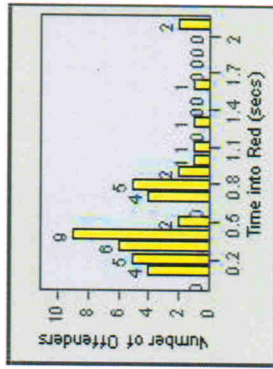

Redflex Redlight Offender Statistics

CONTRACT: Escondido   **LOCATION:** ESC-VAAU-01 Valley
DATE FROM: 1/Jul/2010   **DATE TO:** 31/Jul/2010

LANE 1