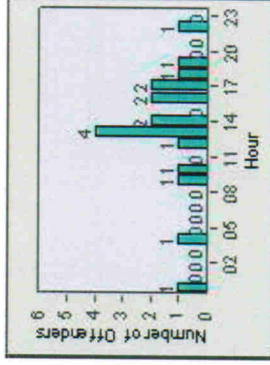

Redflex Redlight Offender Statistics

CONTRACT: Escondido   **LOCATION:** ESC-VPCC-01 Intersection of Centre City / Valley Pkwy
DATE FROM: 1/Jul/2010   **DATE TO:** 31/Jul/2010