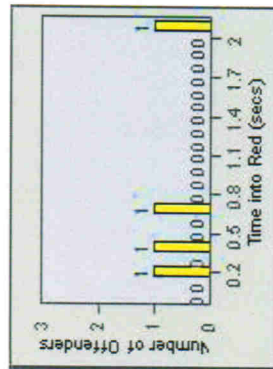

Redflex Redlight Offender Statistics

CONTRACT: Escondido   **LOCATION:** ESC-VPCC-01 Intersection of Centre City / Valley Pkwy
DATE FROM: 1/Jul/2010   **DATE TO:** 31/Jul/2010

LANE 1

LANE 2

LANE 3