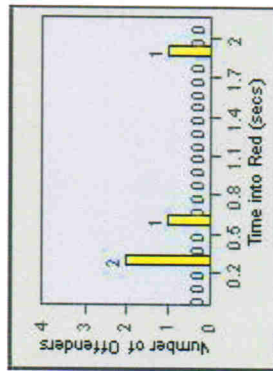

Redflex Redlight Offender Statistics

CONTRACT: Escondido   **LOCATION:** ESC-VPCC-01 Intersection of Centre City / Valley Pkwy
DATE FROM: 1/Jul/2010   **DATE TO:** 31/Jul/2010

LANE 1

LANE 2