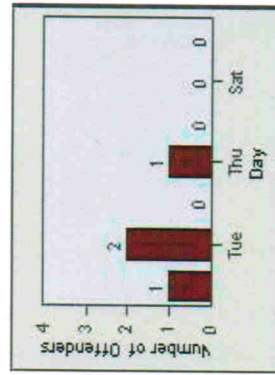

Redflex Redlight Offender Statistics

CONTRACT: Escondido   **LOCATION:** ESC-VPCC-01 Intersection of Centre City / Valley Pkwy
DATE FROM: 1/Jul/2010   **DATE TO:** 31/Jul/2010

LANE 1

LANE 2

LANE 3