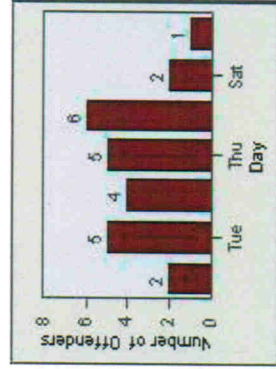

Redflex Redlight Offender Statistics

CONTRACT: Escondido LOCATION: ESC-WVTU-01 W. Valley Parkway

DATE FROM: 1/Jul/2010 DATE TO: 31/Jul/2010

LANE 1

LANE 2

LANE 3