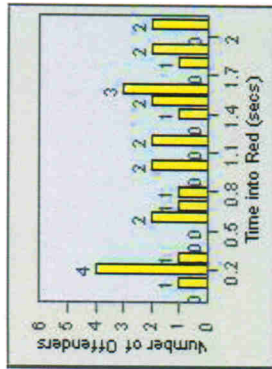

Redflex Redlight Offender Statistics

CONTRACT: Escondido LOCATION: ESC-WVTU-01 W. Valley Parkway

DATE FROM: 1/Jul/2010 DATE TO: 31/Jul/2010

LANE 1

LANE 2

LANE 3