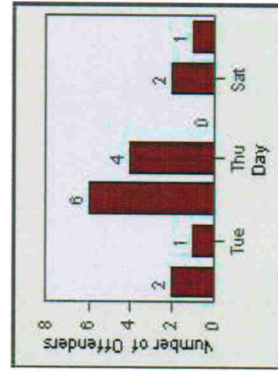

Redflex Redlight Offender Statistics

CONTRACT: Escondido   **LOCATION:** ESC-VAES-01 Intersection of Escondido Blvd and Valley Pkwy
DATE FROM: 1/Jul/2010   **DATE TO:** 31/Jul/2010

LANE 1

LANE 2