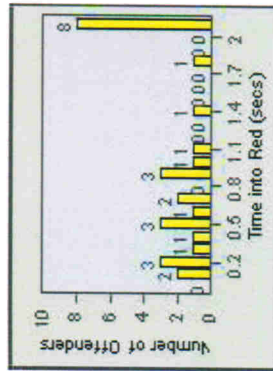

Redflex Redlight Offender Statistics

CONTRACT: Escondido LOCATION: ESC-WVTU-01 W. Valley Parkway

DATE FROM: 1/Jul/2010 DATE TO: 31/Jul/2010

LANE 1