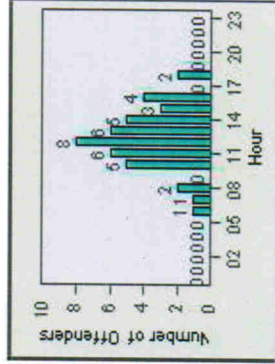

Redflex Redlight Offender Statistics

CONTRACT: Escondido **LOCATION:** ESC-SEJU-01 Second AV
DATE FROM: 1/Jul/2010 **DATE TO:** 31/Jul/2010

LANE 1

LANE 2

LANE 3

Redflex Redlight Offender Statistics

CONTRACT: Escondido LOCATION: ESC-SEJU-01 Second Av
 DATE FROM: 1/Jul/2010 DATE TO: 31/Jul/2010

LANE 4

LANE 5

Redflex Redlight Offender Statistics

CONTRACT: Escondido LOCATION: ESC-SEJU-01 Second Av
DATE FROM: 1/Jul/2010 DATE TO: 31/Jul/2010

LANE 6

LANE TOTAL

Redflex Redlight Offender Statistics

CONTRACT: Escondido **LOCATION:** ESC-SEJU-01 Second Av
DATE FROM: 1/Jul/2010 **DATE TO:** 31/Jul/2010

Redflex Redlight Offender Statistics

CONTRACT: Escondido **LOCATION:** ESC-VAAU-01 Valley
DATE FROM: 1/Jul/2010 **DATE TO:** 31/Jul/2010

LANE 1

LANE 2

LANE 3

Redflex Redlight Offender Statistics

CONTRACT: Escondido LOCATION: ESC-VAAU-01 Valley