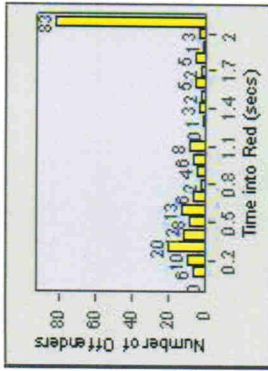

CONTRACT: Escondido **LOCATION:** ESC-VAAU-03 Valley
DATE FROM: 1/Jul/2010 **DATE TO:** 31/Jul/2010

LANE 6

LANE TOTAL

Redflex Redlight Offender Statistics

CONTRACT: Escondido **LOCATION:** ESC-VAAU-03 Valley
DATE FROM: 1/Jul/2010 **DATE TO:** 31/Jul/2010