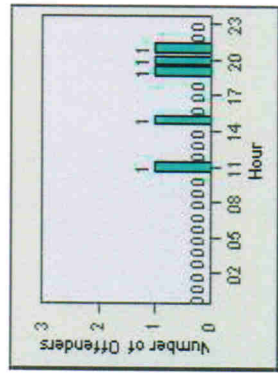

Redflex Redlight Offender Statistics

CONTRACT: Escondido **LOCATION:** ESC-VAES-01 Intersection of Escondido Blvd and Valley Pkwy
DATE FROM: 1/Jul/2010 **DATE TO:** 31/Jul/2010

LANE 1

LANE 2

LANE 3

Redflex Redlight Offender Statistics