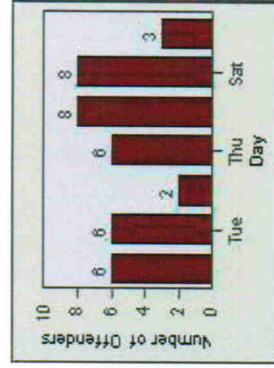

Redflex Redlight Offender Statistics

CONTRACT: Escondido **LOCATION:** ESC-SEJU-01 Second AV
DATE FROM: 1/Jul/2010 **DATE TO:** 31/Jul/2010

LANE 1

LANE 2

LANE 3

Redflex Redlight Offender Statistics

CONTRACT: Escondido LOCATION: ESC-SEJU-01 Second Av
 DATE FROM: 1/Jul/2010 DATE TO: 31/Jul/2010

LANE 4

LANE 5

Redflex Redlight Offender Statistics

CONTRACT: Escondido LOCATION: ESC-SEJU-01 Second Av
DATE FROM: 1/Jul/2010 DATE TO: 31/Jul/2010

LANE 6

LANE TOTAL

Redflex Redlight Offender Statistics

CONTRACT: Escondido **LOCATION:** ESC-SEJU-01 Second Av
DATE FROM: 1/Jul/2010 **DATE TO:** 31/Jul/2010