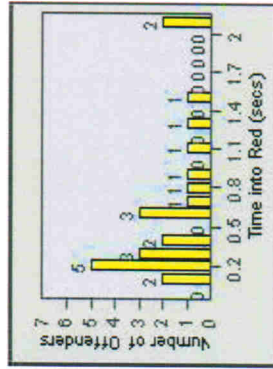

Redflex Redlight Offender Statistics

CONTRACT: Escondido **LOCATION:** ESC-SEJU-01 Second AV
DATE FROM: 1/Jul/2010 **DATE TO:** 31/Jul/2010

LANE 1

LANE 2

LANE 3

Redflex Redlight Offender Statistics

CONTRACT: Escondido LOCATION: ESC-SEJU-01 Second Av
 DATE FROM: 1/Jul/2010 DATE TO: 31/Jul/2010

LANE 4

LANE 5

Redflex Redlight Offender Statistics

CONTRACT: Escondido LOCATION: ESC-SEJU-01 Second Av
DATE FROM: 1/Jul/2010 DATE TO: 31/Jul/2010

LANE 6

LANE TOTAL

Redflex Redlight Offender Statistics

CONTRACT: Escondido **LOCATION:** ESC-SEJU-01 Second Av
DATE FROM: 1/Jul/2010 **DATE TO:** 31/Jul/2010