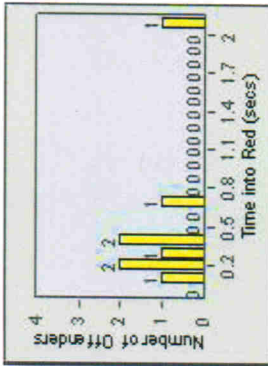

CONTRACT: Escondido **LOCATION:** ESC-VPCC-01 Intersection of Centre City / Valley Pkwy
DATE FROM: 1/Jul/2010 **DATE TO:** 31/Jul/2010

LANE 1

LANE 2

LANE 3

Redflex Redlight Offender Statistics

CONTRACT: Escondido **LOCATION:** ESC-VPCC-01 Intersection of Centre City / Valley Pkwy
DATE FROM: 1/Jul/2010 **DATE TO:** 31/Jul/2010