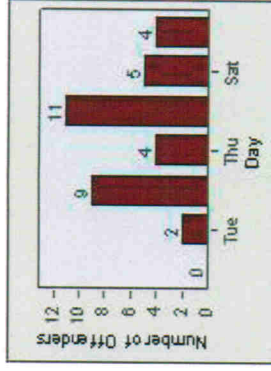

Redflex Redlight Offender Statistics

CONTRACT: Escondido   **LOCATION:** ESC-WVTU-03 W. Valley Parkway
DATE FROM: 1/Jul/2010   **DATE TO:** 31/Jul/2010