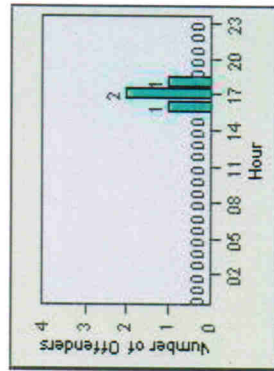

Redflex Redlight Offender Statistics

CONTRACT: Escondido   **LOCATION:** ESC-VPCC-01 Intersection of Centre City / Valley Pkwy
DATE FROM: 1/Jul/2010   **DATE TO:** 31/Jul/2010

LANE 1

LANE 2

LANE 3