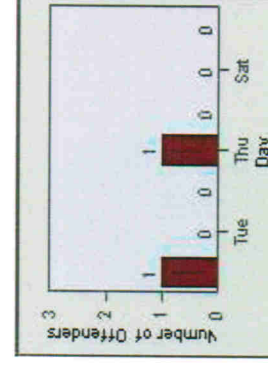

Redflex Redlight Offender Statistics

CONTRACT: Escondido   **LOCATION:** ESC-VPCC-01 Intersection of Centre City / Valley Pkwy
DATE FROM: 1/Jul/2010   **DATE TO:** 31/Jul/2010

LANE 4

LANE 5