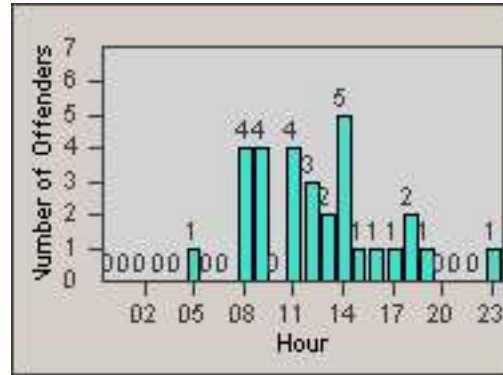

Redflex Redlight Offender Statistics

CONTRACT: Garden Grove

LOCATION: GG-TRHA-01 Trask

DATE FROM: 01-Oct-2011

DATE TO: 31-Oct-2011

LANE 1

LANE 2

LANE 3

Redflex Redlight Offender Statistics

CONTRACT: Garden Grove **LOCATION:** GG-TRHA-01 Trask
DATE FROM: 01-Oct-2011 **DATE TO:** 31-Oct-2011

LANE 4

LANE TOTAL