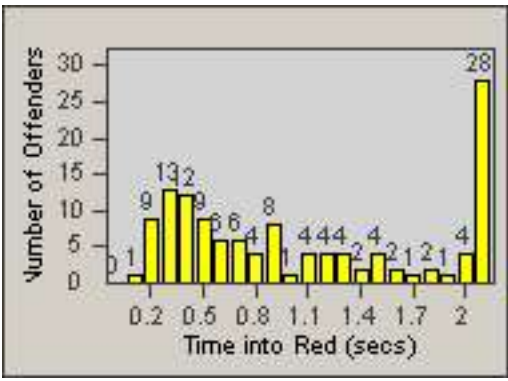

Redflex Redlight Offender Statistics

CONTRACT: Garden Grove

LOCATION: GG-TRHA-01 Trask

DATE FROM: 01-Oct-2011

DATE TO: 31-Oct-2011

LANE 1

LANE 2

LANE 3

Redflex Redlight Offender Statistics

CONTRACT: Garden Grove **LOCATION:** GG-TRHA-01 Trask
DATE FROM: 01-Oct-2011 **DATE TO:** 31-Oct-2011

LANE 4

LANE TOTAL