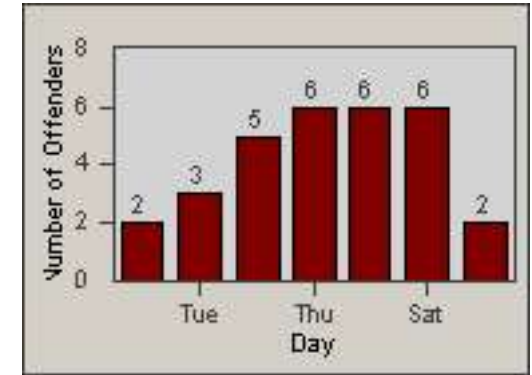

Redflex Redlight Offender Statistics

CONTRACT: Garden Grove

LOCATION: GG-TRHA-01 Trask

DATE FROM: 01-Oct-2011

DATE TO: 31-Oct-2011

LANE 1

LANE 2

LANE 3

Redflex Redlight Offender Statistics

CONTRACT: Garden Grove **LOCATION:** GG-TRHA-01 Trask
DATE FROM: 01-Oct-2011 **DATE TO:** 31-Oct-2011

LANE 4

LANE TOTAL