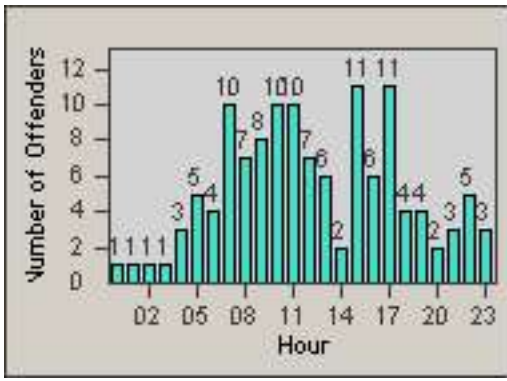

Redflex Redlight Offender Statistics

CONTRACT: Garden Grove

LOCATION: GG-TRHA-01 Trask

DATE FROM: 01-Oct-2011

DATE TO: 31-Oct-2011

LANE 1

LANE 2

LANE 3

Redflex Redlight Offender Statistics

CONTRACT: Garden Grove **LOCATION:** GG-TRHA-01 Trask
DATE FROM: 01-Oct-2011 **DATE TO:** 31-Oct-2011

LANE 4

LANE TOTAL