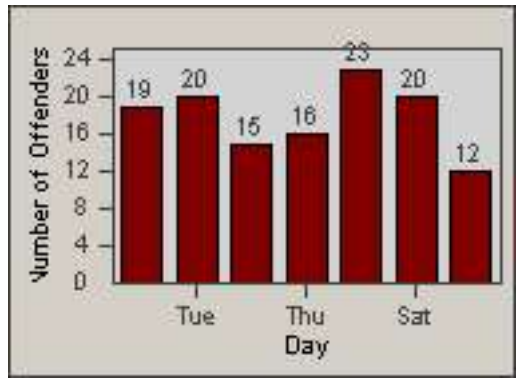

Redflex Redlight Offender Statistics

CONTRACT: Garden Grove

LOCATION: GG-TRHA-01 Trask

DATE FROM: 01-Oct-2011

DATE TO: 31-Oct-2011

LANE 1

LANE 2

LANE 3

Redflex Redlight Offender Statistics

CONTRACT: Garden Grove **LOCATION:** GG-TRHA-01 Trask
DATE FROM: 01-Oct-2011 **DATE TO:** 31-Oct-2011

LANE 4

LANE TOTAL