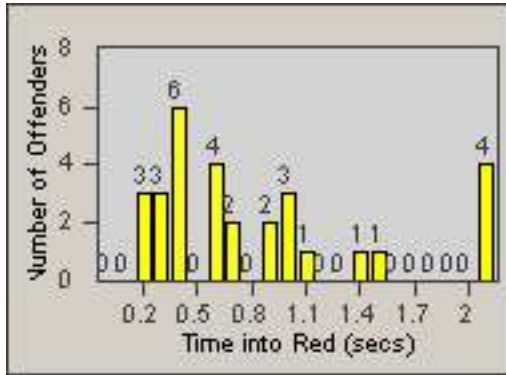

Redflex Redlight Offender Statistics

CONTRACT: Garden Grove

LOCATION: GG-TRHA-01 Trask

DATE FROM: 01-Oct-2011

DATE TO: 31-Oct-2011

LANE 1

LANE 2

LANE 3

Redflex Redlight Offender Statistics

CONTRACT: Garden Grove **LOCATION:** GG-TRHA-01 Trask
DATE FROM: 01-Oct-2011 **DATE TO:** 31-Oct-2011

LANE 4

LANE TOTAL