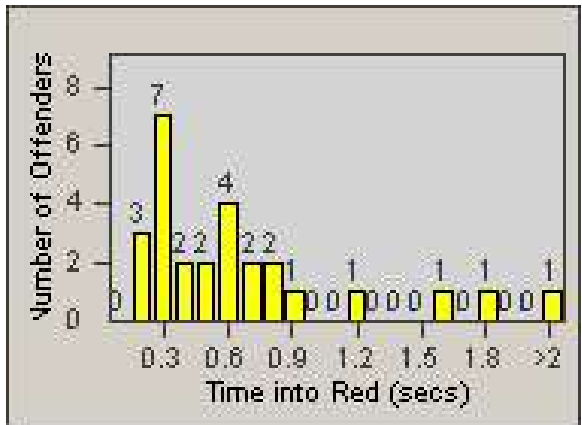

# Redflex Redlight Offender Statistics

CONTRACT: Garden Grove  
 DATE FROM: 1/Jul/2009

LOCATION: GG-VVLA-01 Intersection of Valley View St / Lampson Ave  
 DATE TO: 31/Jul/2009

LANE 1

LANE 2

LANE 3

# Redflex Redlight Offender Statistics

CONTRACT: Garden Grove  
 DATE FROM: 1/Jul/2009

LOCATION: GG-VVLA-01 Intersection of Valley View St / Lampson Ave  
 DATE TO: 31/Jul/2009

LANE 4

LANE TOTAL

# Redflex Redlight Offender Statistics

**CONTRACT:** Garden Grove

**LOCATION:** GG-VVLA-01 Intersection of Valley View St / Lampson Ave

**DATE FROM:** 1/Jul/2009

**DATE TO:** 31/Jul/2009