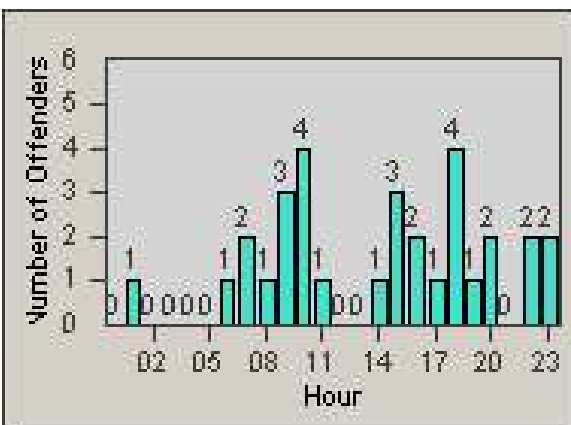

# Redflex Redlight Offender Statistics

CONTRACT: Garden Grove  
 DATE FROM: 1/Jul/2009

LOCATION: GG-VVLA-01 Intersection of Valley View St / Lampson Ave  
 DATE TO: 31/Jul/2009

LANE 1

LANE 2

LANE 3

# Redflex Redlight Offender Statistics

CONTRACT: Garden Grove  
 DATE FROM: 1/Jul/2009

LOCATION: GG-VVLA-01 Intersection of Valley View St / Lampson Ave  
 DATE TO: 31/Jul/2009

LANE 4

LANE TOTAL

# Redflex Redlight Offender Statistics

**CONTRACT:** Garden Grove

**LOCATION:** GG-VVLA-01 Intersection of Valley View St / Lampson Ave

**DATE FROM:** 1/Jul/2009

**DATE TO:** 31/Jul/2009