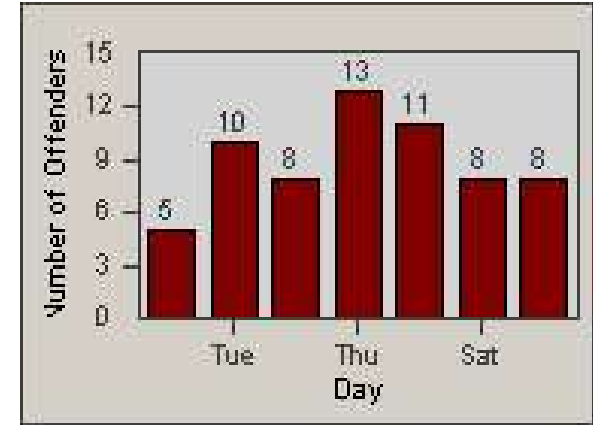

# Redflex Redlight Offender Statistics

CONTRACT: Garden Grove  
 DATE FROM: 1/Jul/2009

LOCATION: GG-VVLA-01 Intersection of Valley View St / Lampson Ave  
 DATE TO: 31/Jul/2009

LANE 1

LANE 2

LANE 3

# Redflex Redlight Offender Statistics

CONTRACT: Garden Grove  
 DATE FROM: 1/Jul/2009

LOCATION: GG-VVLA-01 Intersection of Valley View St / Lampson Ave  
 DATE TO: 31/Jul/2009

LANE 4

LANE TOTAL

# Redflex Redlight Offender Statistics

**CONTRACT:** Garden Grove

**LOCATION:** GG-VVLA-01 Intersection of Valley View St / Lampson Ave

**DATE FROM:** 1/Jul/2009

**DATE TO:** 31/Jul/2009