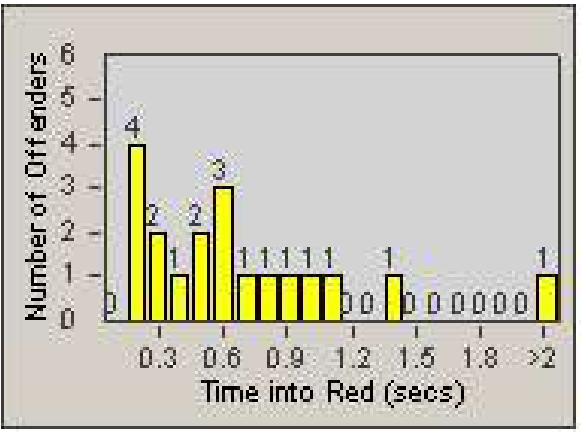

# Redflex Redlight Offender Statistics

CONTRACT: Garden Grove  
 DATE FROM: 1/Jul/2009

LOCATION: GG-VVLA-01 Intersection of Valley View St / Lampson Ave  
 DATE TO: 31/Jul/2009

LANE 1

LANE 2

LANE 3

# Redflex Redlight Offender Statistics

CONTRACT: Garden Grove  
 DATE FROM: 1/Jul/2009

LOCATION: GG-VVLA-01 Intersection of Valley View St / Lampson Ave  
 DATE TO: 31/Jul/2009

LANE 4

LANE TOTAL

# Redflex Redlight Offender Statistics

**CONTRACT:** Garden Grove

**LOCATION:** GG-VVLA-01 Intersection of Valley View St / Lampson Ave

**DATE FROM:** 1/Jul/2009

**DATE TO:** 31/Jul/2009