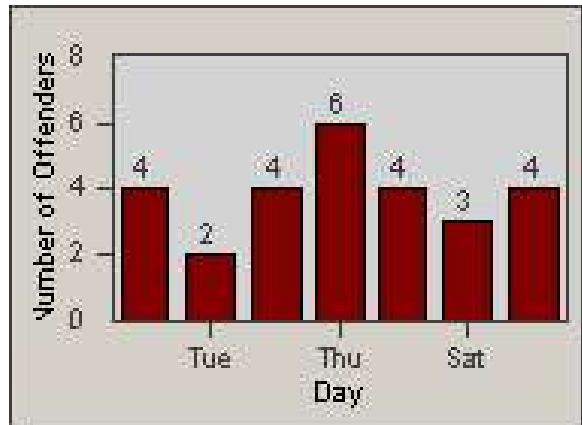

# Redflex Redlight Offender Statistics

CONTRACT: Garden Grove  
 DATE FROM: 1/Jul/2009

LOCATION: GG-VVLA-01 Intersection of Valley View St / Lampson Ave  
 DATE TO: 31/Jul/2009

LANE 1

LANE 2

LANE 3

# Redflex Redlight Offender Statistics

CONTRACT: Garden Grove  
 DATE FROM: 1/Jul/2009

LOCATION: GG-VVLA-01 Intersection of Valley View St / Lampson Ave  
 DATE TO: 31/Jul/2009

LANE 4

LANE TOTAL

# Redflex Redlight Offender Statistics

**CONTRACT:** Garden Grove

**LOCATION:** GG-VVLA-01 Intersection of Valley View St / Lampson Ave

**DATE FROM:** 1/Jul/2009

**DATE TO:** 31/Jul/2009