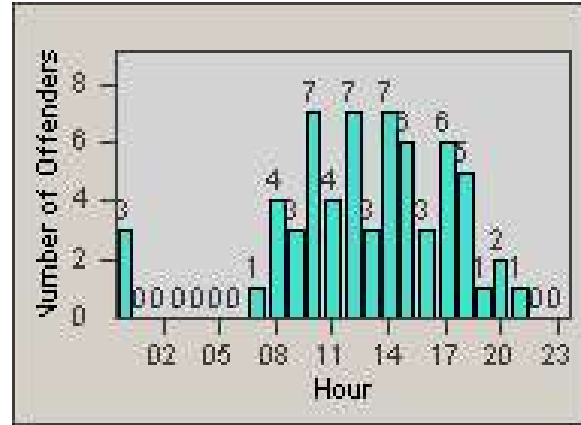

# Redflex Redlight Offender Statistics

CONTRACT: Garden Grove  
 DATE FROM: 1/Jul/2009

LOCATION: GG-VVLA-01 Intersection of Valley View St / Lampson Ave  
 DATE TO: 31/Jul/2009

LANE 4

LANE TOTAL

# Redflex Redlight Offender Statistics

**CONTRACT:** Garden Grove

**LOCATION:** GG-VVLA-01 Intersection of Valley View St / Lampson Ave

**DATE FROM:** 1/Jul/2009

**DATE TO:** 31/Jul/2009