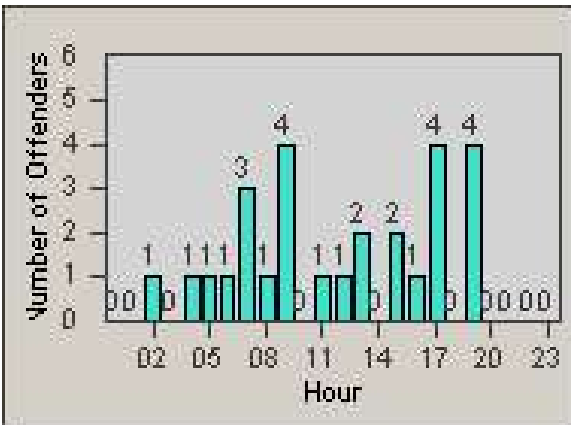

# Redflex Redlight Offender Statistics

CONTRACT: Garden Grove  
 DATE FROM: 1/Jul/2009

LOCATION: GG-VVLA-01 Intersection of Valley View St / Lampson Ave  
 DATE TO: 31/Jul/2009

LANE 1

LANE 2

LANE 3

# Redflex Redlight Offender Statistics

CONTRACT: Garden Grove  
 DATE FROM: 1/Jul/2009

LOCATION: GG-VVLA-01 Intersection of Valley View St / Lampson Ave  
 DATE TO: 31/Jul/2009

LANE 4

LANE TOTAL

# Redflex Redlight Offender Statistics

**CONTRACT:** Garden Grove

**LOCATION:** GG-VVLA-01 Intersection of Valley View St / Lampson Ave

**DATE FROM:** 1/Jul/2009

**DATE TO:** 31/Jul/2009