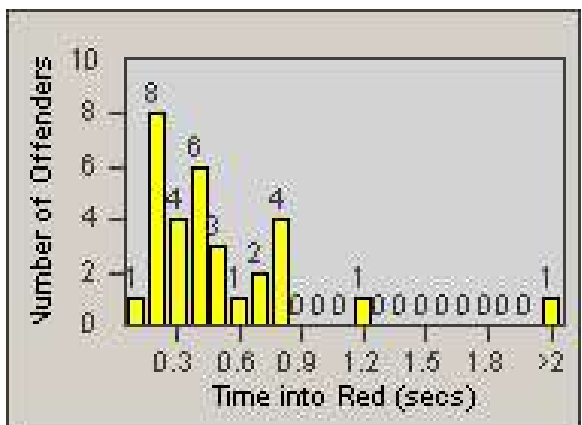

# Redflex Redlight Offender Statistics

CONTRACT: Garden Grove  
 DATE FROM: 1/Jul/2009

LOCATION: GG-VVLA-01 Intersection of Valley View St / Lampson Ave  
 DATE TO: 31/Jul/2009

LANE 1

LANE 2

LANE 3

# Redflex Redlight Offender Statistics

CONTRACT: Garden Grove  
 DATE FROM: 1/Jul/2009

LOCATION: GG-VVLA-01 Intersection of Valley View St / Lampson Ave  
 DATE TO: 31/Jul/2009

LANE 4

LANE TOTAL

# Redflex Redlight Offender Statistics

**CONTRACT:** Garden Grove

**LOCATION:** GG-VVLA-01 Intersection of Valley View St / Lampson Ave

**DATE FROM:** 1/Jul/2009

**DATE TO:** 31/Jul/2009