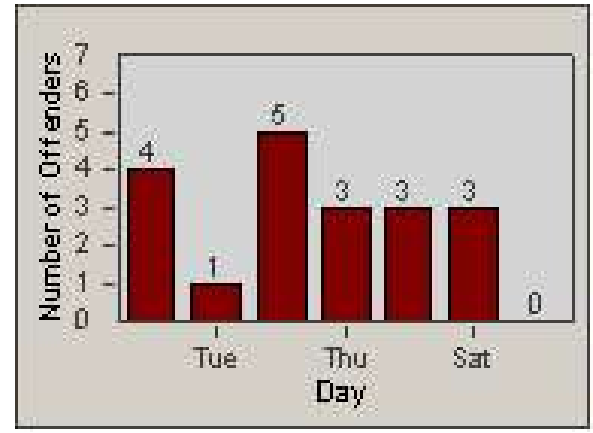

# Redflex Redlight Offender Statistics

CONTRACT: Garden Grove  
 DATE FROM: 1/Jul/2009

LOCATION: GG-VVLA-01 Intersection of Valley View St / Lampson Ave  
 DATE TO: 31/Jul/2009

LANE 1

LANE 2

LANE 3

# Redflex Redlight Offender Statistics

CONTRACT: Garden Grove  
 DATE FROM: 1/Jul/2009

LOCATION: GG-VVLA-01 Intersection of Valley View St / Lampson Ave  
 DATE TO: 31/Jul/2009

LANE 4

LANE TOTAL

# Redflex Redlight Offender Statistics

**CONTRACT:** Garden Grove

**LOCATION:** GG-VVLA-01 Intersection of Valley View St / Lampson Ave

**DATE FROM:** 1/Jul/2009

**DATE TO:** 31/Jul/2009