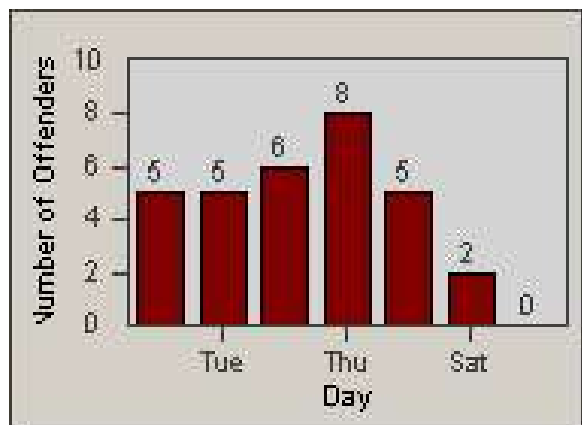

# Redflex Redlight Offender Statistics

CONTRACT: Garden Grove  
 DATE FROM: 1/Jul/2009

LOCATION: GG-VVLA-01 Intersection of Valley View St / Lampson Ave  
 DATE TO: 31/Jul/2009

LANE 1

LANE 2

LANE 3

# Redflex Redlight Offender Statistics

CONTRACT: Garden Grove  
 DATE FROM: 1/Jul/2009

LOCATION: GG-VVLA-01 Intersection of Valley View St / Lampson Ave  
 DATE TO: 31/Jul/2009

LANE 4

LANE TOTAL