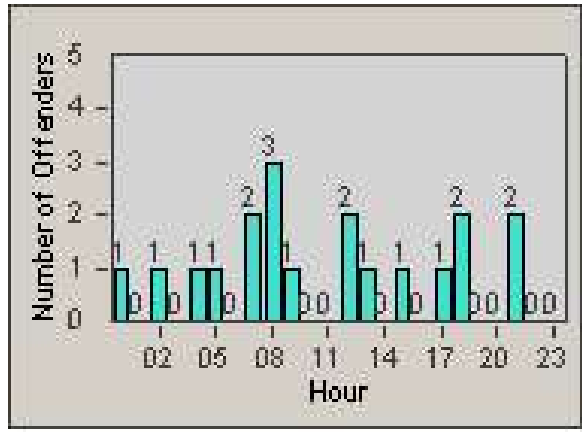

# Redflex Redlight Offender Statistics

CONTRACT: Garden Grove  
 DATE FROM: 1/Jul/2009

LOCATION: GG-VVLA-01 Intersection of Valley View St / Lampson Ave  
 DATE TO: 31/Jul/2009

LANE 1

LANE 2

LANE 3

# Redflex Redlight Offender Statistics

CONTRACT: Garden Grove  
 DATE FROM: 1/Jul/2009

LOCATION: GG-VVLA-01 Intersection of Valley View St / Lampson Ave  
 DATE TO: 31/Jul/2009

LANE 4

LANE TOTAL

# Redflex Redlight Offender Statistics

**CONTRACT:** Garden Grove

**LOCATION:** GG-VVLA-01 Intersection of Valley View St / Lampson Ave

**DATE FROM:** 1/Jul/2009

**DATE TO:** 31/Jul/2009