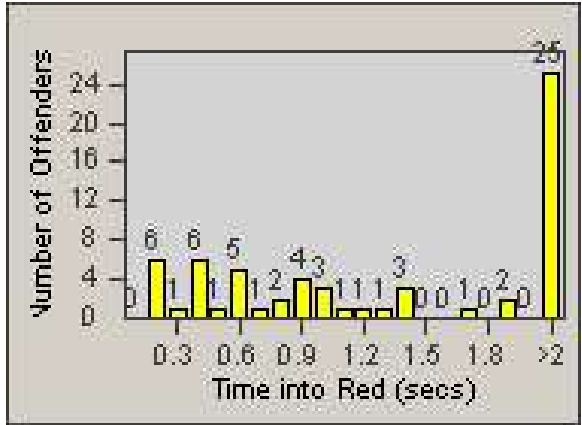

# Redflex Redlight Offender Statistics

CONTRACT: Garden Grove  
 DATE FROM: 1/Jul/2009

LOCATION: GG-VVLA-01 Intersection of Valley View St / Lampson Ave  
 DATE TO: 31/Jul/2009

LANE 1

LANE 2

LANE 3

# Redflex Redlight Offender Statistics

CONTRACT: Garden Grove  
 DATE FROM: 1/Jul/2009

LOCATION: GG-VVLA-01 Intersection of Valley View St / Lampson Ave  
 DATE TO: 31/Jul/2009

LANE 4

LANE TOTAL

# Redflex Redlight Offender Statistics

**CONTRACT:** Garden Grove

**LOCATION:** GG-VVLA-01 Intersection of Valley View St / Lampson Ave

**DATE FROM:** 1/Jul/2009

**DATE TO:** 31/Jul/2009