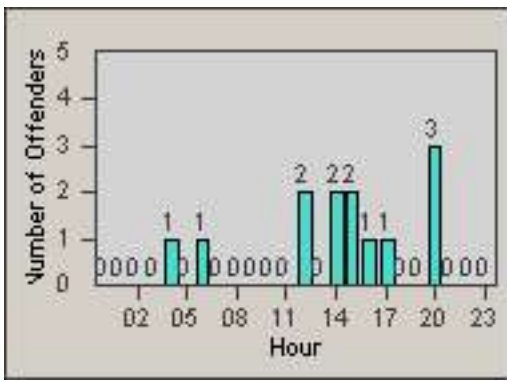

Redflex Redlight Offender Statistics

CONTRACT: Garden Grove
 DATE FROM: 01-Oct-2011

LOCATION: GG-VVLA-01 Intersection of Valley View St / Lampson Ave
 DATE TO: 31-Oct-2011

LANE 1

LANE 2

LANE 3

Redflex Redlight Offender Statistics

CONTRACT: Garden Grove

LOCATION: GG-VVLA-01 Intersection of Valley View St / Lampson Ave

DATE FROM: 01-Oct-2011

DATE TO: 31-Oct-2011

LANE 4

LANE TOTAL