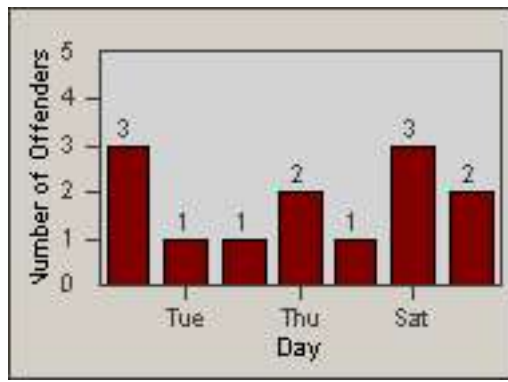

Redflex Redlight Offender Statistics

CONTRACT: Garden Grove
 DATE FROM: 01-Oct-2011

LOCATION: GG-VVLA-01 Intersection of Valley View St / Lampson Ave
 DATE TO: 31-Oct-2011

LANE 1

LANE 2

LANE 3

Redflex Redlight Offender Statistics