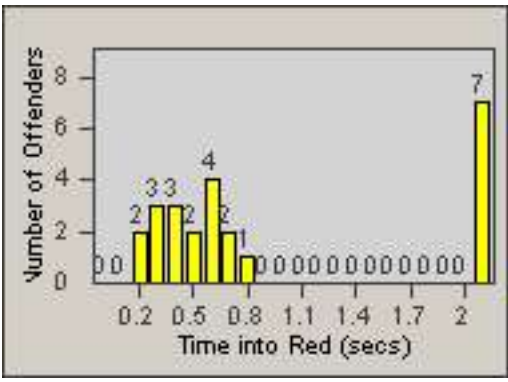

Redflex Redlight Offender Statistics

CONTRACT: Garden Grove
 DATE FROM: 01-Oct-2011

LOCATION: GG-VVLA-01 Intersection of Valley View St / Lampson Ave
 DATE TO: 31-Oct-2011

LANE 1

LANE 2

LANE 3

Redflex Redlight Offender Statistics