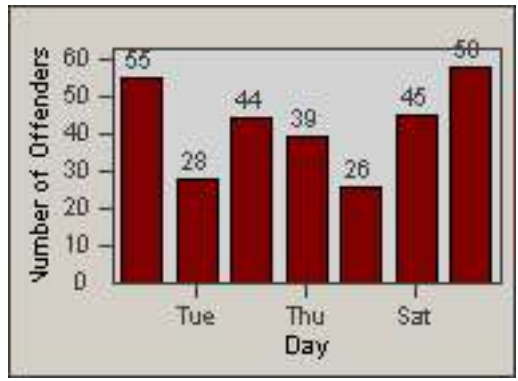

Redflex Redlight Offender Statistics

CONTRACT: Garden Grove

LOCATION: GG-VVLA-01 Intersection of Valley View St / Lampson Ave

DATE FROM: 01-Oct-2011

DATE TO: 31-Oct-2011

LANE 4