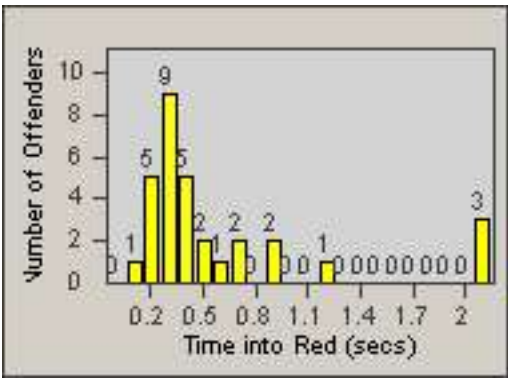

Redflex Redlight Offender Statistics

CONTRACT: Garden Grove
 DATE FROM: 01-Oct-2011

LOCATION: GG-VVLA-01 Intersection of Valley View St / Lampson Ave
 DATE TO: 31-Oct-2011

LANE 1

LANE 2

LANE 3

Redflex Redlight Offender Statistics