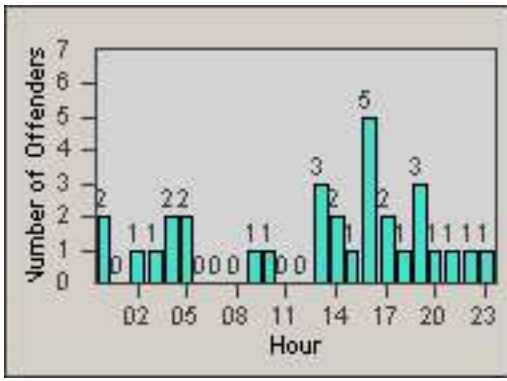

Redflex Redlight Offender Statistics

CONTRACT: Garden Grove
 DATE FROM: 01-Oct-2011

LOCATION: GG-VVLA-01 Intersection of Valley View St / Lampson Ave
 DATE TO: 31-Oct-2011

LANE 1

LANE 2

LANE 3

Redflex Redlight Offender Statistics

CONTRACT: Garden Grove

LOCATION: GG-VVLA-01 Intersection of Valley View St / Lampson Ave

DATE FROM: 01-Oct-2011

DATE TO: 31-Oct-2011

LANE 4

LANE TOTAL