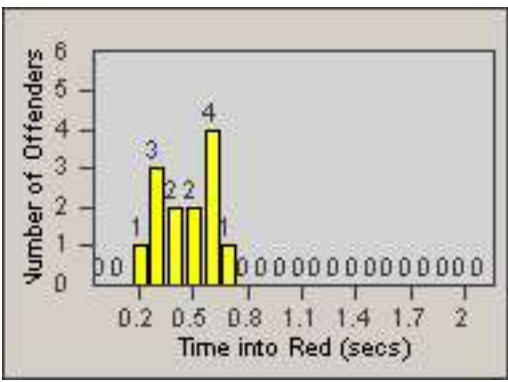

Redflex Redlight Offender Statistics

CONTRACT: Garden Grove
 DATE FROM: 01-Oct-2011

LOCATION: GG-VVLA-01 Intersection of Valley View St / Lampson Ave
 DATE TO: 31-Oct-2011

LANE 1

LANE 2

LANE 3

Redflex Redlight Offender Statistics