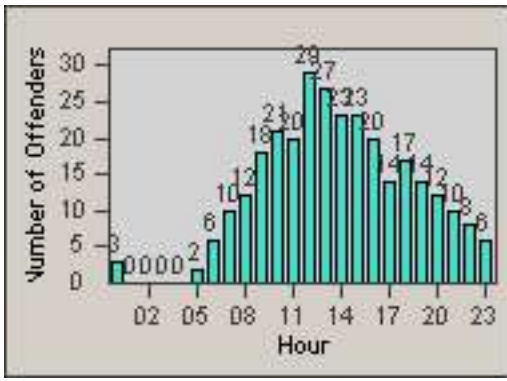

Redflex Redlight Offender Statistics

CONTRACT: Garden Grove

LOCATION: GG-VVLA-01 Intersection of Valley View St / Lampson Ave

DATE FROM: 01-Oct-2011

DATE TO: 31-Oct-2011

LANE 4