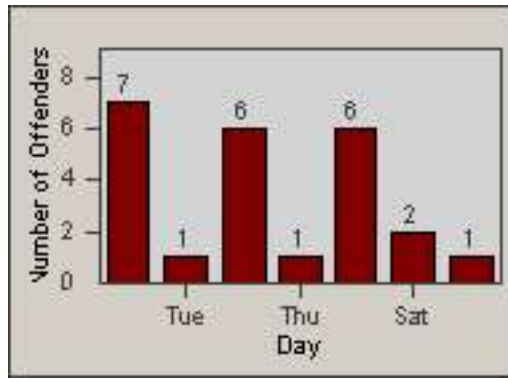

Redflex Redlight Offender Statistics

CONTRACT: Garden Grove
 DATE FROM: 01-Oct-2011

LOCATION: GG-VVLA-01 Intersection of Valley View St / Lampson Ave
 DATE TO: 31-Oct-2011

LANE 1

LANE 2

LANE 3

Redflex Redlight Offender Statistics