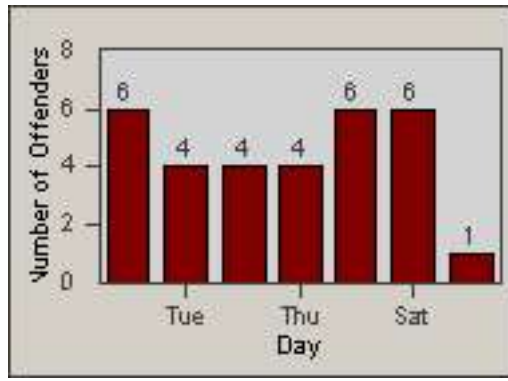

Redflex Redlight Offender Statistics

CONTRACT: Garden Grove
 DATE FROM: 01-Oct-2011

LOCATION: GG-VVLA-01 Intersection of Valley View St / Lampson Ave
 DATE TO: 31-Oct-2011

LANE 1

LANE 2

LANE 3

Redflex Redlight Offender Statistics