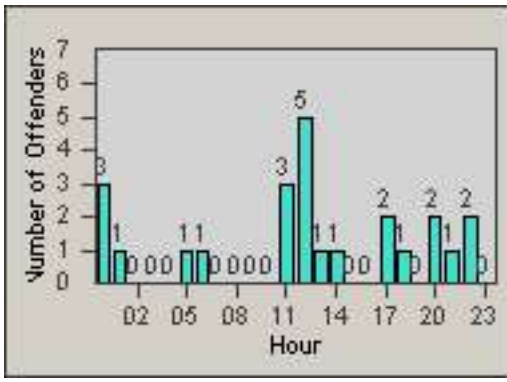

Redflex Redlight Offender Statistics

CONTRACT: Garden Grove
 DATE FROM: 01-Oct-2011

LOCATION: GG-VVLA-01 Intersection of Valley View St / Lampson Ave
 DATE TO: 31-Oct-2011

LANE 1

LANE 2

LANE 3

Redflex Redlight Offender Statistics

CONTRACT: Garden Grove

LOCATION: GG-VVLA-01 Intersection of Valley View St / Lampson Ave

DATE FROM: 01-Oct-2011

DATE TO: 31-Oct-2011

LANE 4

LANE TOTAL