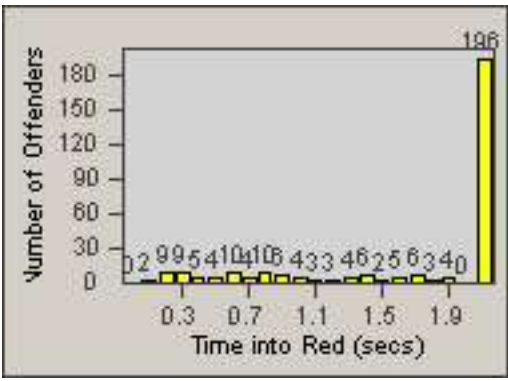

Redflex Redlight Offender Statistics

CONTRACT: Garden Grove

LOCATION: GG-VVLA-01 Intersection of Valley View St / Lampson Ave

DATE FROM: 01-Oct-2011

DATE TO: 31-Oct-2011

LANE 4