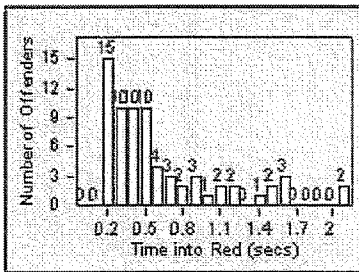

Redflex Redlight Offender Statistics

CONTRACT: Garden Grove LOCATION: GG-VVLA-01 Intersection of Valley View St / Lampson Ave
 DATE FROM: 01-Oct-2012 DATE TO: 31-Oct-2012

LANE 1

LANE 2

LANE 3

Redflex Redlight Offender Statistics

CONTRACT: Garden Grove LOCATION: GG-BRWE-03 Brookhurst St
 DATE FROM: 01-Oct-2012 DATE TO: 31-Oct-2012

Redflex Redlight Offender Statistics

CONTRACT: Garden Grove LOCATION: GG-HATR-01 Harbor
 DATE FROM: 01-Oct-2012 DATE TO: 31-Oct-2012

LANE 1

LANE 2

LANE 3

Redflex Redlight Offender Statistics

CONTRACT: Garden Grove LOCATION: GG-HATR-01 Harbor
 DATE FROM: 01-Oct-2012 DATE TO: 31-Oct-2012

LANE 4

LANE TOTAL

Redflex Redlight Offender Statistics