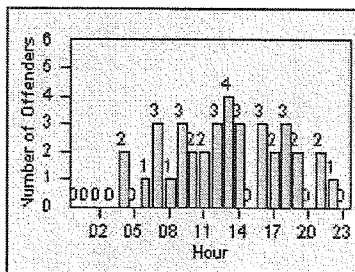

LANE 2

LANE 3