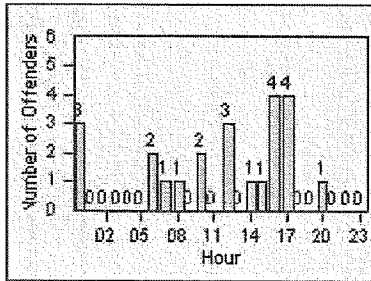

Redflex Redlight Offender Statistics

CONTRACT: Garden Grove LOCATION: GG-VVLA-01 Intersection of Valley View St / Lampson Ave
 DATE FROM: 01-Oct-2012 DATE TO: 31-Oct-2012

LANE 1

LANE 2

LANE 3

Redflex Redlight Offender Statistics