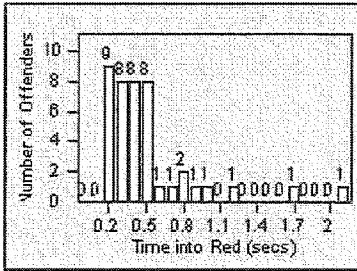

Redflex Redlight Offender Statistics

CONTRACT: Garden Grove   LOCATION: GG-BRWE-01 Brookhurst St
DATE FROM: 01-Oct-2012   DATE TO: 31-Oct-2012

LANE 1