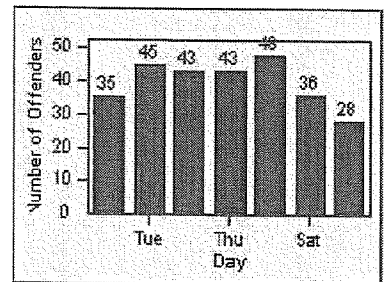

Redflex Redlight Offender Statistics

CONTRACT: Garden Grove LOCATION: GG-VVLA-01 Intersection of Valley View St / Lampson Ave
DATE FROM: 01-Oct-2012 DATE TO: 31-Oct-2012

LANE 4

LANE TOTAL