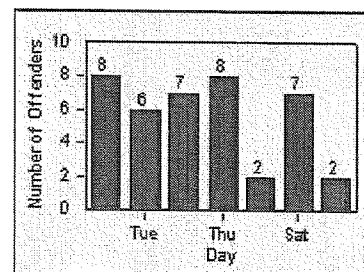

LANE 1

LANE 2

LANE 3

Redflex Redlight Offender Statistics

CONTRACT: Garden Grove LOCATION: GG-MATR-01 Magnolia
 DATE FROM: 01-Oct-2012 DATE TO: 31-Oct-2012

LANE 4

LANE TOTAL

Redflex Redlight Offender Statistics