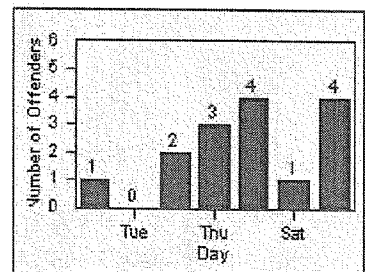

Redflex Redlight Offender Statistics

CONTRACT: Garden Grove LOCATION: GG-MATR-01 Magnolia
DATE FROM: 01-Oct-2012 DATE TO: 31-Oct-2012

LANE 2

LANE 3