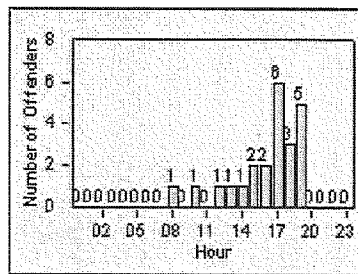

Redflex Redlight Offender Statistics

CONTRACT: Garden Grove LOCATION: GG-TRBR-03 Trask
DATE FROM: 01-Oct-2012 DATE TO: 31-Oct-2012