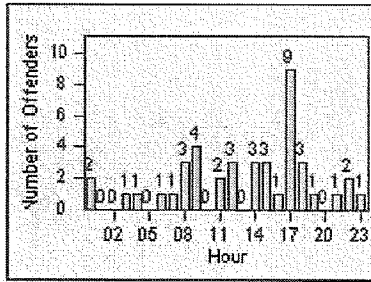

Redflex Redlight Offender Statistics

CONTRACT: Garden Grove LOCATION: GG-VVLA-01 Intersection of Valley View St / Lampson Ave
 DATE FROM: 01-Oct-2012 DATE TO: 31-Oct-2012

LANE 1

LANE 2

LANE 3

Redflex Redlight Offender Statistics