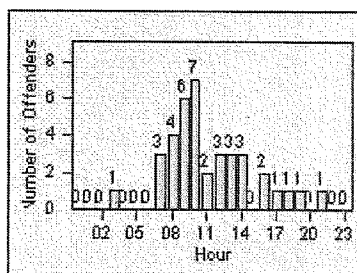

Redflex Redlight Offender Statistics

CONTRACT: Garden Grove   LOCATION: GG-BRWE-03 Brookhurst St
DATE FROM: 01-Oct-2012   DATE TO: 31-Oct-2012

LANE 1