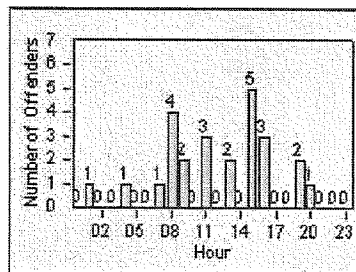

LANE 1

LANE 2

LANE 3

Redflex Redlight Offender Statistics

CONTRACT: Garden Grove LOCATION: GG-VACH-03 Valley View St
 DATE FROM: 01-Oct-2012 DATE TO: 31-Oct-2012

LANE 4

LANE TOTAL

Redflex Redlight Offender Statistics