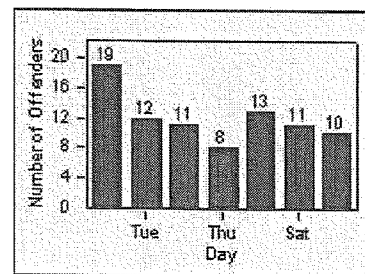

Redflex Redlight Offender Statistics

CONTRACT: Garden Grove   LOCATION: GG-VACH-03 Valley View St
DATE FROM: 01-Oct-2012   DATE TO: 31-Oct-2012