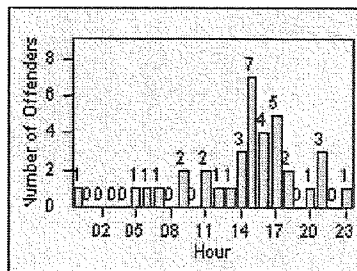

LANE 2

LANE 3