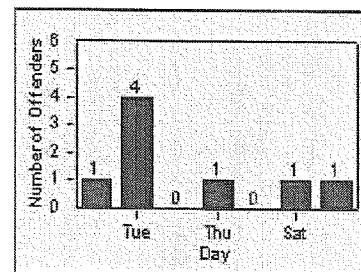

Redflex Redlight Offender Statistics

CONTRACT: Garden Grove LOCATION: GG-TRBR-01 Trask
DATE FROM: 01-Oct-2012 DATE TO: 31-Oct-2012