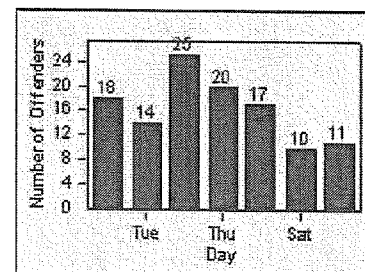

Redflex Redlight Offender Statistics

CONTRACT: Garden Grove   **LOCATION:** GG-BRWE-01 Brookhurst St
DATE FROM: 01-Oct-2012   **DATE TO:** 31-Oct-2012