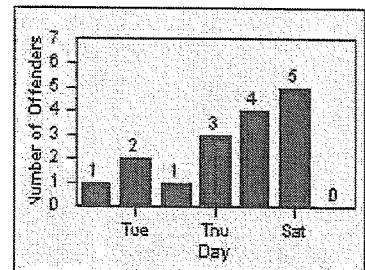

Redflex Redlight Offender Statistics

CONTRACT: Garden Grove LOCATION: GG-MATR-01 Magnolia
DATE FROM: 01-Oct-2012 DATE TO: 31-Oct-2012

LANE 1