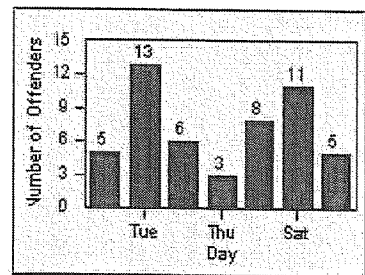

Redflex Redlight Offender Statistics

CONTRACT: Garden Grove LOCATION: GG-BROR-01 Brookhurst St
DATE FROM: 01-Oct-2012 DATE TO: 31-Oct-2012

LANE 1