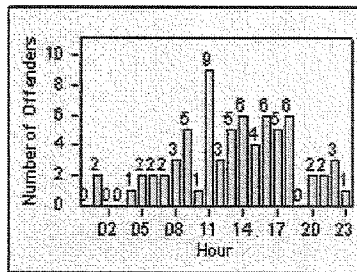

CONTRACT: Garden Grove LOCATION: GG-BRWE-03 Brookhurst St
 DATE FROM: 01-Oct-2012 DATE TO: 31-Oct-2012

Redflex Redlight Offender Statistics

CONTRACT: Garden Grove LOCATION: GG-HATR-01 Harbor
 DATE FROM: 01-Oct-2012 DATE TO: 31-Oct-2012

LANE 1

LANE 2

LANE 3

Redflex Redlight Offender Statistics

CONTRACT: Garden Grove LOCATION: GG-HATR-01 Harbor
 DATE FROM: 01-Oct-2012 DATE TO: 31-Oct-2012

LANE 4

LANE TOTAL

Redflex Redlight Offender Statistics