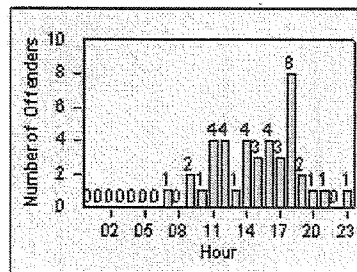

LANE 1

LANE 2

LANE 3

Redflex Redlight Offender Statistics

CONTRACT: Garden Grove LOCATION: GG-MATR-01 Magnolia
 DATE FROM: 01-Oct-2012 DATE TO: 31-Oct-2012

LANE 4

LANE TOTAL

Redflex Redlight Offender Statistics