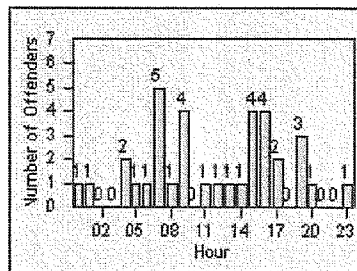

CONTRACT: Garden Grove LOCATION: GG-BRWE-03 Brookhurst St
 DATE FROM: 01-Oct-2012 DATE TO: 31-Oct-2012

Redflex Redlight Offender Statistics

CONTRACT: Garden Grove LOCATION: GG-HATR-01 Harbor
 DATE FROM: 01-Oct-2012 DATE TO: 31-Oct-2012

LANE 1

LANE 2

LANE 3

Redflex Redlight Offender Statistics

CONTRACT: Garden Grove LOCATION: GG-HATR-01 Harbor
 DATE FROM: 01-Oct-2012 DATE TO: 31-Oct-2012

LANE 4

LANE TOTAL

Redflex Redlight Offender Statistics

CONTRACT: Garden Grove LOCATION: GG-HATR-01 Harbor
 DATE FROM: 01-Oct-2012 DATE TO: 31-Oct-2012

Redflex Redlight Offender Statistics

CONTRACT: Garden Grove LOCATION: GG-TRHA-01 Trask
 DATE FROM: 01-Oct-2012 DATE TO: 31-Oct-2012