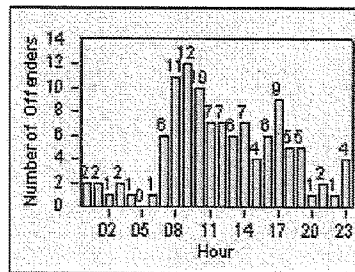

Redflex Redlight Offender Statistics

CONTRACT: Garden Grove   LOCATION: GG-BRWE-03 Brookhurst St
DATE FROM: 01-Oct-2012   DATE TO: 31-Oct-2012