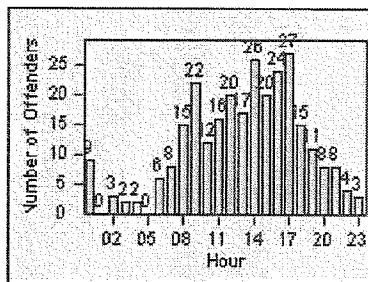

Redflex Redlight Offender Statistics

CONTRACT: Garden Grove LOCATION: GG-VVLA-01 Intersection of Valley View St / Lampson Ave
DATE FROM: 01-Oct-2012 DATE TO: 31-Oct-2012

LANE 4

LANE TOTAL