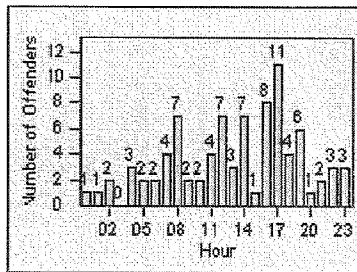

LANE 2

LANE 3