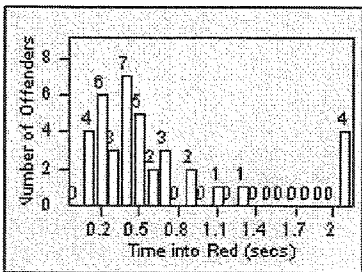

Redflex Redlight Offender Statistics

CONTRACT: Garden Grove LOCATION: GG-BROR-01 Brookhurst St
DATE FROM: 01-Oct-2012 DATE TO: 31-Oct-2012

LANE 2

LANE 3