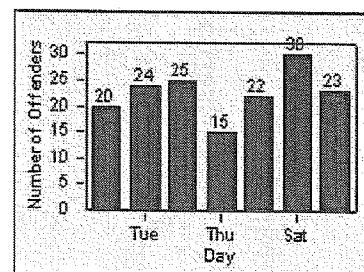

LANE 1

LANE 2

LANE 3

Redflex Redlight Offender Statistics

CONTRACT: Garden Grove LOCATION: GG-BRCH-01 Brookhurst
 DATE FROM: 01-Oct-2012 DATE TO: 31-Oct-2012

LANE 4

LANE TOTAL

Redflex Redlight Offender Statistics