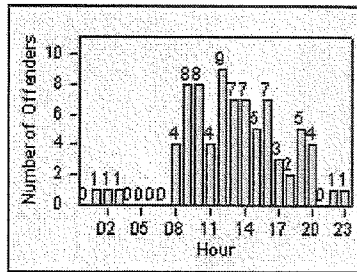

LANE 1

LANE 2

LANE 3

Redflex Redlight Offender Statistics

CONTRACT: Garden Grove LOCATION: GG-BROR-01 Brookhurst St
 DATE FROM: 01-Oct-2012 DATE TO: 31-Oct-2012

LANE 4

LANE TOTAL

Redflex Redlight Offender Statistics