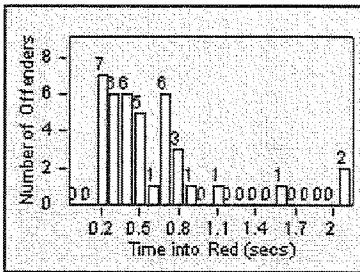

LANE 1

LANE 2

LANE 3

Redflex Redlight Offender Statistics

CONTRACT: Garden Grove LOCATION: GG-BRWE-03 Brookhurst St
 DATE FROM: 01-Oct-2012 DATE TO: 31-Oct-2012

LANE 4

LANE TOTAL

Redflex Redlight Offender Statistics