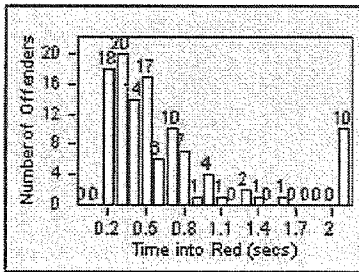

Redflex Redlight Offender Statistics

CONTRACT: Garden Grove   LOCATION: GG-BRWE-03 Brookhurst St
DATE FROM: 01-Oct-2012   DATE TO: 31-Oct-2012