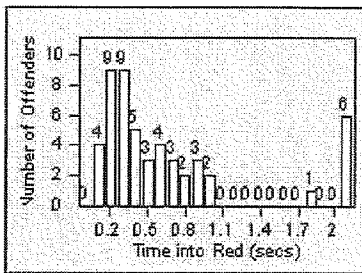

Redflex Redlight Offender Statistics

CONTRACT: Garden Grove LOCATION: GG-BROR-01 Brookhurst St
DATE FROM: 01-Oct-2012 DATE TO: 31-Oct-2012

LANE 1