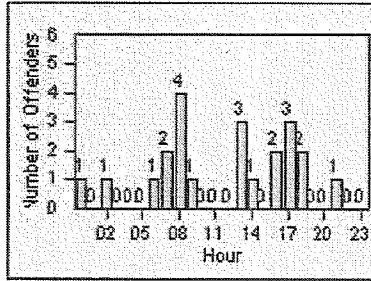

Redflex Redlight Offender Statistics

CONTRACT: Garden Grove LOCATION: GG-VVLA-01 Intersection of Valley View St / Lampson Ave
 DATE FROM: 01-Oct-2012 DATE TO: 31-Oct-2012

LANE 1

LANE 2

LANE 3

Redflex Redlight Offender Statistics