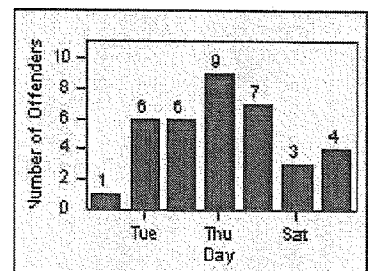

Redflex Redlight Offender Statistics

CONTRACT: Garden Grove LOCATION: GG-TRMA-01 Trask
DATE FROM: 01-Oct-2012 DATE TO: 31-Oct-2012

LANE 2

LANE 3