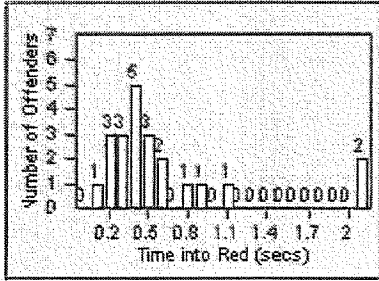

Redflex Redlight Offender Statistics

CONTRACT: Garden Grove LOCATION: GG-VVLA-01 Intersection of Valley View St / Lampson Ave
 DATE FROM: 01-Oct-2012 DATE TO: 31-Oct-2012

LANE 1

LANE 2

LANE 3

Redflex Redlight Offender Statistics