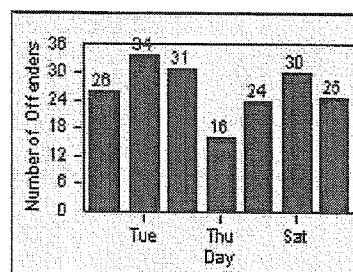

Redflex Redlight Offender Statistics

CONTRACT: Garden Grove LOCATION: GG-BRCH-01 Brookhurst
DATE FROM: 01-Oct-2012 DATE TO: 31-Oct-2012