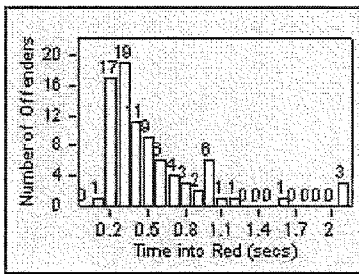

Redflex Redlight Offender Statistics

CONTRACT: Garden Grove   LOCATION: GG-VACH-03 Valley View St
DATE FROM: 01-Oct-2012   DATE TO: 31-Oct-2012