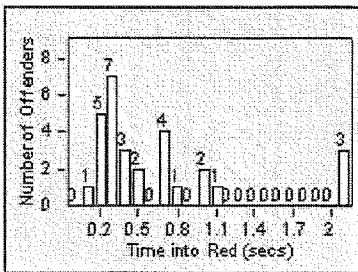

Redflex Redlight Offender Statistics

CONTRACT: Garden Grove   **LOCATION:** GG-VACH-01 Valley View St
DATE FROM: 01-Oct-2012   **DATE TO:** 31-Oct-2012