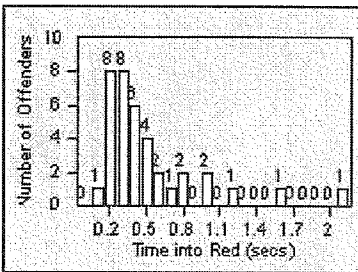

Redflex Redlight Offender Statistics

CONTRACT: Garden Grove LOCATION: GG-VACH-03 Valley View St
DATE FROM: 01-Oct-2012 DATE TO: 31-Oct-2012

LANE 2

LANE 3