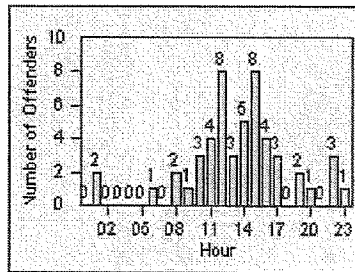

LANE 2

LANE 3