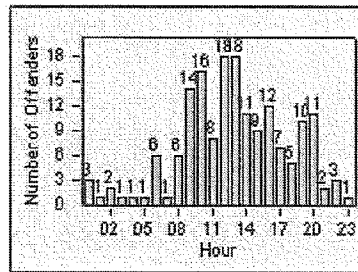

Redflex Redlight Offender Statistics

CONTRACT: Garden Grove   LOCATION: GG-BROR-01 Brookhurst St
DATE FROM: 01-Oct-2012   DATE TO: 31-Oct-2012