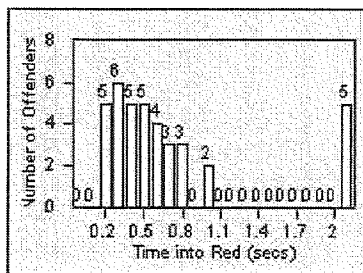

Redflex Redlight Offender Statistics

CONTRACT: Garden Grove   LOCATION: GG-BRWE-03 Brookhurst St
DATE FROM: 01-Oct-2012   DATE TO: 31-Oct-2012

LANE 1