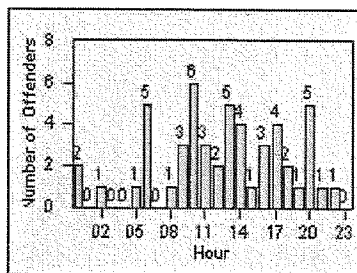

Redflex Redlight Offender Statistics

CONTRACT: Garden Grove LOCATION: GG-BROR-01 Brookhurst St
DATE FROM: 01-Oct-2012 DATE TO: 31-Oct-2012

LANE 1