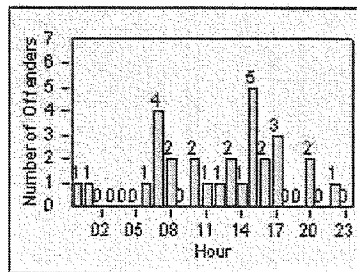

Redflex Redlight Offender Statistics

CONTRACT: Garden Grove   **LOCATION:** GG-VACH-01 Valley View St
DATE FROM: 01-Oct-2012   **DATE TO:** 31-Oct-2012