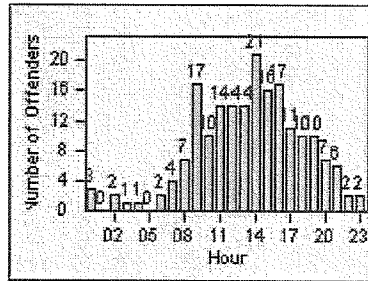

Redflex Redlight Offender Statistics

CONTRACT: Garden Grove LOCATION: GG-VVLA-01 Intersection of Valley View St / Lampson Ave
DATE FROM: 01-Oct-2012 DATE TO: 31-Oct-2012

LANE 4