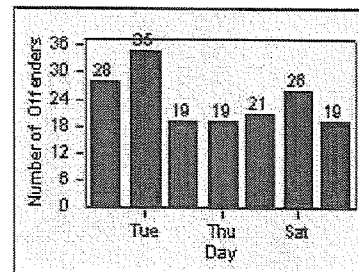

Redflex Redlight Offender Statistics

CONTRACT: Garden Grove   LOCATION: GG-BROR-01 Brookhurst St
DATE FROM: 01-Oct-2012   DATE TO: 31-Oct-2012