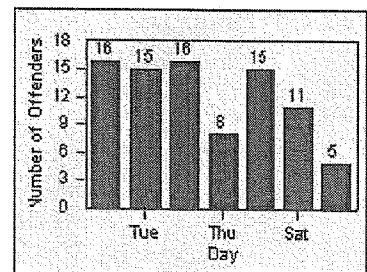

Redflex Redlight Offender Statistics

CONTRACT: Garden Grove LOCATION: GG-HATR-01 Harbor
DATE FROM: 01-Oct-2012 DATE TO: 31-Oct-2012

LANE 2

LANE 3