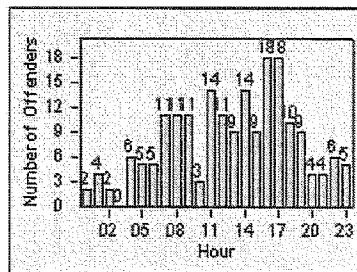

CONTRACT: Garden Grove LOCATION: GG-BRWE-03 Brookhurst St
 DATE FROM: 01-Oct-2012 DATE TO: 31-Oct-2012

Redflex Redlight Offender Statistics

CONTRACT: Garden Grove LOCATION: GG-HATR-01 Harbor
 DATE FROM: 01-Oct-2012 DATE TO: 31-Oct-2012

LANE 1

LANE 2

LANE 3

Redflex Redlight Offender Statistics

CONTRACT: Garden Grove LOCATION: GG-HATR-01 Harbor
 DATE FROM: 01-Oct-2012 DATE TO: 31-Oct-2012

LANE 4

LANE TOTAL

Redflex Redlight Offender Statistics

CONTRACT: Garden Grove LOCATION: GG-HATR-01 Harbor
 DATE FROM: 01-Oct-2012 DATE TO: 31-Oct-2012

Redflex Redlight Offender Statistics

CONTRACT: Garden Grove LOCATION: GG-TRHA-01 Trask
 DATE FROM: 01-Oct-2012 DATE TO: 31-Oct-2012