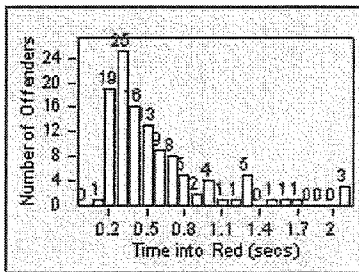

Redflex Redlight Offender Statistics

CONTRACT: Garden Grove   **LOCATION:** GG-BRWE-01 Brookhurst St
DATE FROM: 01-Oct-2012   **DATE TO:** 31-Oct-2012