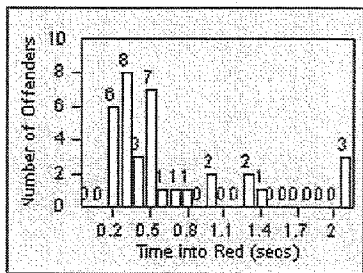

Redflex Redlight Offender Statistics

CONTRACT: Garden Grove   LOCATION: GG-BRWE-03 Brookhurst St
DATE FROM: 01-Oct-2012   DATE TO: 31-Oct-2012

LANE 2

LANE 3