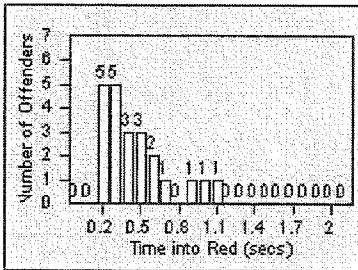

Redflex Redlight Offender Statistics

CONTRACT: Garden Grove LOCATION: GG-VACH-03 Valley View St
DATE FROM: 01-Oct-2012 DATE TO: 31-Oct-2012

LANE 1