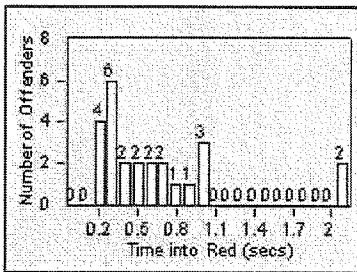

LANE 1

LANE 2

LANE 3

Redflex Redlight Offender Statistics

CONTRACT: Garden Grove LOCATION: GG-VACH-03 Valley View St
 DATE FROM: 01-Oct-2012 DATE TO: 31-Oct-2012

LANE 4

LANE TOTAL

Redflex Redlight Offender Statistics