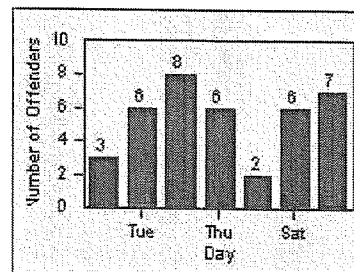

Redflex Redlight Offender Statistics

CONTRACT: Garden Grove   LOCATION: GG-BRWE-03 Brookhurst St
DATE FROM: 01-Oct-2012   DATE TO: 31-Oct-2012

LANE 1