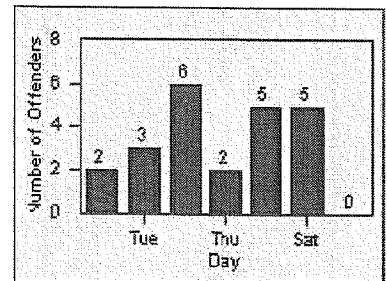

Redflex Redlight Offender Statistics

CONTRACT: Garden Grove LOCATION: GG-VVLA-01 Intersection of Valley View St / Lampson Ave
 DATE FROM: 01-Oct-2012 DATE TO: 31-Oct-2012

LANE 1

LANE 2

LANE 3

Redflex Redlight Offender Statistics