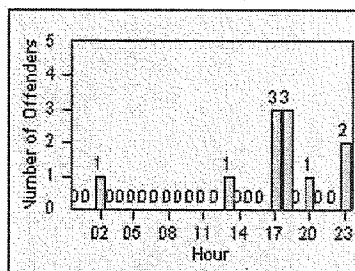

LANE 2

LANE 3