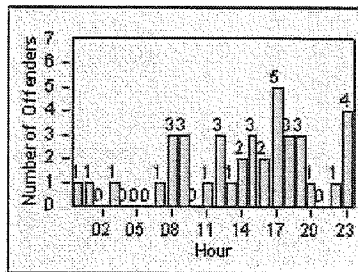

CONTRACT: Garden Grove **LOCATION:** GG-BRWE-01 Brookhurst St
DATE FROM: 01-Oct-2012 **DATE TO:** 31-Oct-2012

Redflex Redlight Offender Statistics

CONTRACT: Garden Grove LOCATION: GG-BRWE-03 Brookhurst St
 DATE FROM: 01-Oct-2012 DATE TO: 31-Oct-2012

LANE 1

LANE 2

LANE 3

Redflex Redlight Offender Statistics

CONTRACT: Garden Grove LOCATION: GG-BRWE-03 Brookhurst St
 DATE FROM: 01-Oct-2012 DATE TO: 31-Oct-2012

LANE 4

LANE TOTAL

Redflex Redlight Offender Statistics

CONTRACT: Garden Grove LOCATION: GG-BRWE-03 Brookhurst St
 DATE FROM: 01-Oct-2012 DATE TO: 31-Oct-2012

Redflex Redlight Offender Statistics

CONTRACT: Garden Grove LOCATION: GG-HATR-01 Harbor
 DATE FROM: 01-Oct-2012 DATE TO: 31-Oct-2012