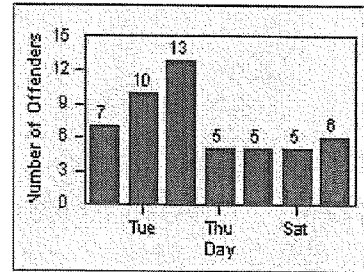

Redflex Redlight Offender Statistics

CONTRACT: Garden Grove   LOCATION: GG-BRWE-01 Brookhurst St
DATE FROM: 01-Oct-2012   DATE TO: 31-Oct-2012

LANE 2

LANE 3