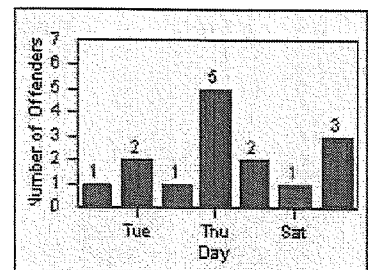

Redflex Redlight Offender Statistics

CONTRACT: Garden Grove LOCATION: GG-TRMA-01 Trask
DATE FROM: 01-Oct-2012 DATE TO: 31-Oct-2012

LANE 1