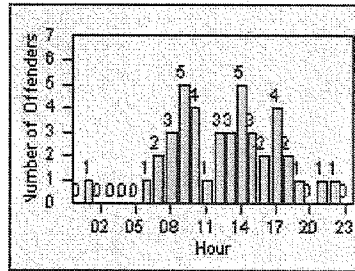

Redflex Redlight Offender Statistics

CONTRACT: Garden Grove   LOCATION: GG-BRWE-01 Brookhurst St
DATE FROM: 01-Oct-2012   DATE TO: 31-Oct-2012

LANE 1