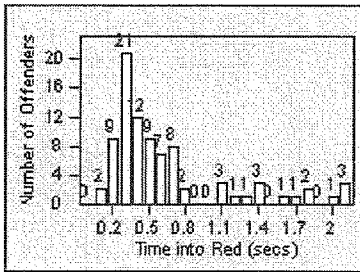

Redflex Redlight Offender Statistics

CONTRACT: Garden Grove LOCATION: GG-HATR-01 Harbor
DATE FROM: 01-Oct-2012 DATE TO: 31-Oct-2012

LANE 2

LANE 3