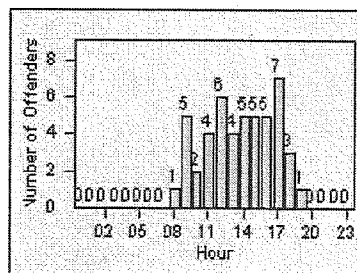

Redflex Redlight Offender Statistics

CONTRACT: Garden Grove LOCATION: GG-TRHA-01 Trask
DATE FROM: 01-Oct-2012 DATE TO: 31-Oct-2012

LANE 1