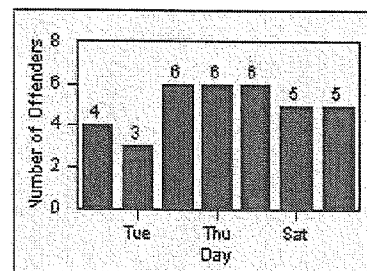

CONTRACT: Garden Grove LOCATION: GG-BRWE-03 Brookhurst St
 DATE FROM: 01-Oct-2012 DATE TO: 31-Oct-2012

Redflex Redlight Offender Statistics

CONTRACT: Garden Grove LOCATION: GG-HATR-01 Harbor
 DATE FROM: 01-Oct-2012 DATE TO: 31-Oct-2012

LANE 1

LANE 2

LANE 3

Redflex Redlight Offender Statistics

CONTRACT: Garden Grove LOCATION: GG-HATR-01 Harbor
 DATE FROM: 01-Oct-2012 DATE TO: 31-Oct-2012

LANE 4

LANE TOTAL

Redflex Redlight Offender Statistics