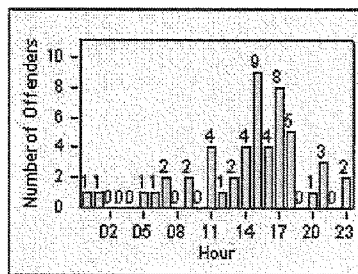

Redflex Redlight Offender Statistics

CONTRACT: Garden Grove LOCATION: GG-TRMA-01 Trask
DATE FROM: 01-Oct-2012 DATE TO: 31-Oct-2012