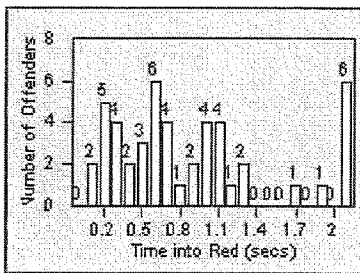

Redflex Redlight Offender Statistics

CONTRACT: Garden Grove LOCATION: GG-TRHA-01 Trask
DATE FROM: 01-Oct-2012 DATE TO: 31-Oct-2012

LANE 1