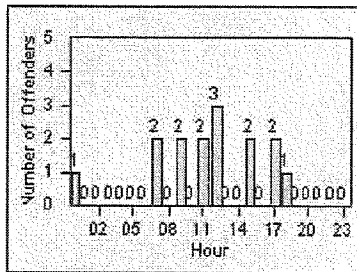

LANE 2

LANE 3