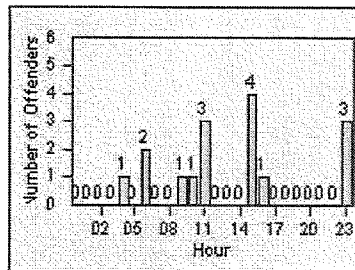

Redflex Redlight Offender Statistics

CONTRACT: Garden Grove   LOCATION: GG-BRCH-01 Brookhurst
DATE FROM: 01-Oct-2012   DATE TO: 31-Oct-2012

LANE 1