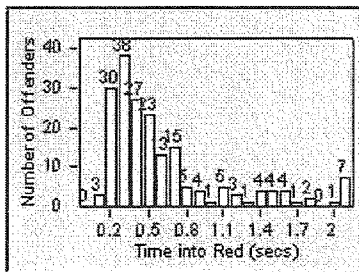

Redflex Redlight Offender Statistics

CONTRACT: Garden Grove   LOCATION: GG-HATR-01 Harbor
DATE FROM: 01-Oct-2012   DATE TO: 31-Oct-2012