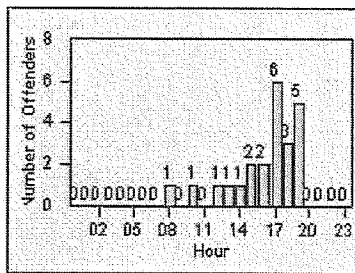

Redflex Redlight Offender Statistics

CONTRACT: Garden Grove LOCATION: GG-TRBR-03 Trask
DATE FROM: 01-Oct-2012 DATE TO: 31-Oct-2012

LANE 1