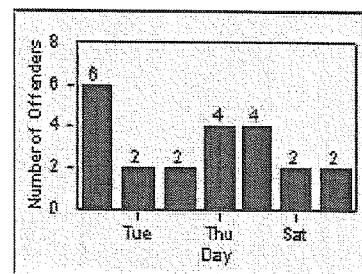

LANE 1

LANE 2

LANE 3

Redflex Redlight Offender Statistics

CONTRACT: Garden Grove LOCATION: GG-BRWE-01 Brookhurst St
 DATE FROM: 01-Oct-2012 DATE TO: 31-Oct-2012

LANE 4

LANE TOTAL

Redflex Redlight Offender Statistics