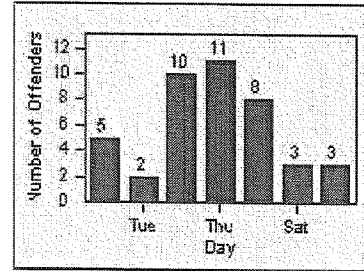

Redflex Redlight Offender Statistics

CONTRACT: Garden Grove   LOCATION: GG-BRWE-01 Brookhurst St
DATE FROM: 01-Oct-2012   DATE TO: 31-Oct-2012

LANE 1