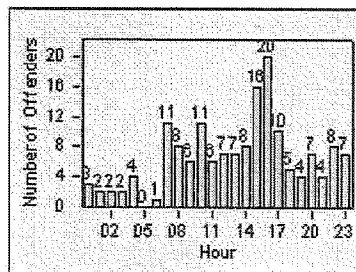

LANE 1

LANE 2

LANE 3

Redflex Redlight Offender Statistics

CONTRACT: Garden Grove LOCATION: GG-BRCH-01 Brookhurst
 DATE FROM: 01-Oct-2012 DATE TO: 31-Oct-2012

LANE 4

LANE TOTAL

Redflex Redlight Offender Statistics