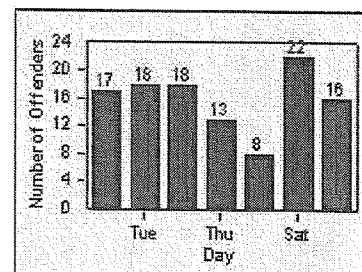

Redflex Redlight Offender Statistics

CONTRACT: Garden Grove   LOCATION: GG-BRWE-03 Brookhurst St
DATE FROM: 01-Oct-2012   DATE TO: 31-Oct-2012