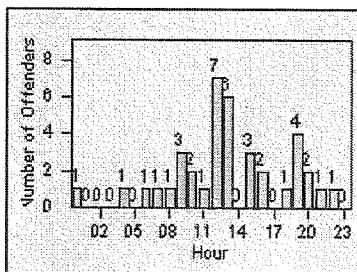

LANE 2

LANE 3