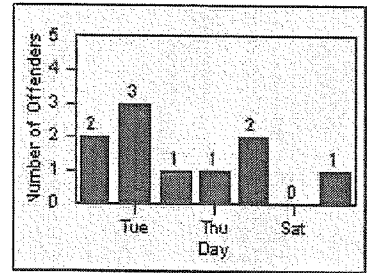

Redflex Redlight Offender Statistics

CONTRACT: Garden Grove LOCATION: GG-CHBR-01 Chapman
DATE FROM: 01-Oct-2012 DATE TO: 31-Oct-2012

LANE 1

LANE 2