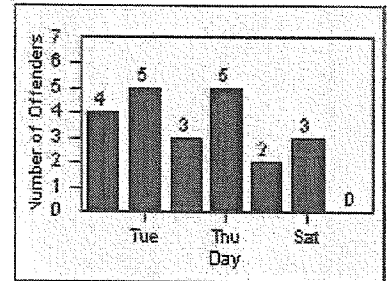

Redflex Redlight Offender Statistics

CONTRACT: Garden Grove LOCATION: GG-VVLA-01 Intersection of Valley View St / Lampson Ave
 DATE FROM: 01-Oct-2012 DATE TO: 31-Oct-2012

LANE 1

LANE 2

LANE 3

Redflex Redlight Offender Statistics