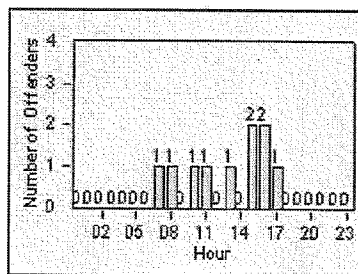

LANE 1

LANE 2

LANE 3

Redflex Redlight Offender Statistics

CONTRACT: Garden Grove LOCATION: GG-VACH-01 Valley View St
 DATE FROM: 01-Oct-2012 DATE TO: 31-Oct-2012

LANE 4

LANE TOTAL

Redflex Redlight Offender Statistics