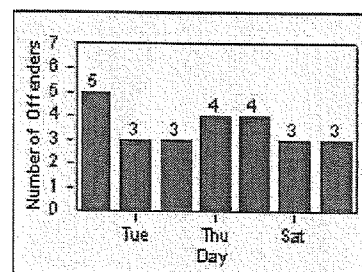

LANE 1

LANE 2

LANE 3

Redflex Redlight Offender Statistics

CONTRACT: Garden Grove LOCATION: GG-VACH-03 Valley View St
 DATE FROM: 01-Oct-2012 DATE TO: 31-Oct-2012

LANE 4

LANE TOTAL

Redflex Redlight Offender Statistics