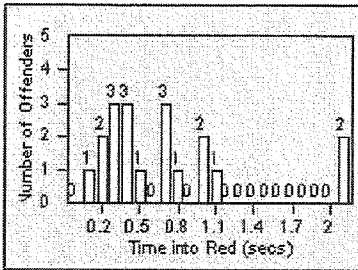

Redflex Redlight Offender Statistics

CONTRACT: Garden Grove LOCATION: GG-VACH-01 Valley View St
DATE FROM: 01-Oct-2012 DATE TO: 31-Oct-2012

LANE 1