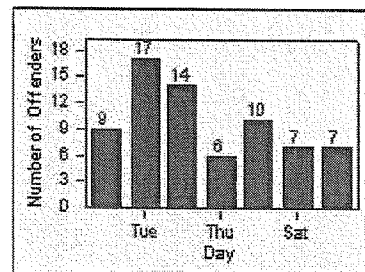

CONTRACT: Garden Grove LOCATION: GG-BRWE-03 Brookhurst St
 DATE FROM: 01-Oct-2012 DATE TO: 31-Oct-2012

Redflex Redlight Offender Statistics

CONTRACT: Garden Grove LOCATION: GG-HATR-01 Harbor
 DATE FROM: 01-Oct-2012 DATE TO: 31-Oct-2012

LANE 1

LANE 2

LANE 3

Redflex Redlight Offender Statistics

CONTRACT: Garden Grove LOCATION: GG-HATR-01 Harbor
 DATE FROM: 01-Oct-2012 DATE TO: 31-Oct-2012

LANE 4

LANE TOTAL

Redflex Redlight Offender Statistics