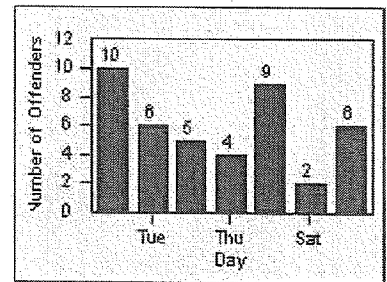

Redflex Redlight Offender Statistics

CONTRACT: Garden Grove LOCATION: GG-VVLA-01 Intersection of Valley View St / Lampson Ave
 DATE FROM: 01-Oct-2012 DATE TO: 31-Oct-2012

LANE 1

LANE 2

LANE 3

Redflex Redlight Offender Statistics