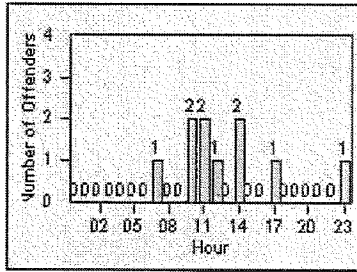

Redflex Redlight Offender Statistics

CONTRACT: Garden Grove LOCATION: GG-CHBR-01 Chapman
DATE FROM: 01-Oct-2012 DATE TO: 31-Oct-2012

LANE 1

LANE 2