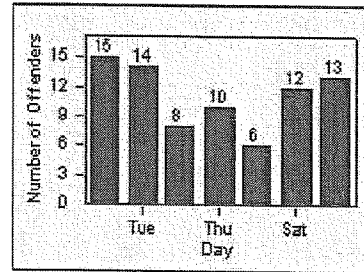

LANE 1

LANE 2

LANE 3

Redflex Redlight Offender Statistics

CONTRACT: Garden Grove LOCATION: GG-BROR-01 Brookhurst St
 DATE FROM: 01-Oct-2012 DATE TO: 31-Oct-2012

LANE 4

LANE TOTAL

Redflex Redlight Offender Statistics