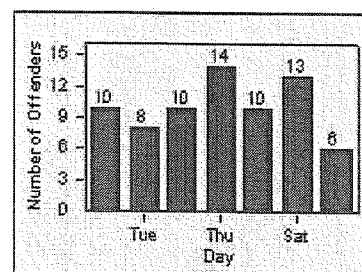

Redflex Redlight Offender Statistics

CONTRACT: Garden Grove   LOCATION: GG-MATR-01 Magnolia
DATE FROM: 01-Oct-2012   DATE TO: 31-Oct-2012