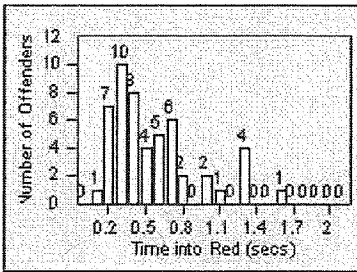

Redflex Redlight Offender Statistics

CONTRACT: Garden Grove   LOCATION: GG-BRWE-01 Brookhurst St
DATE FROM: 01-Oct-2012   DATE TO: 31-Oct-2012

LANE 2

LANE 3