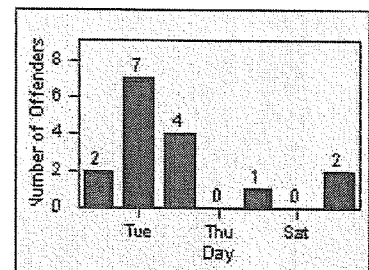

Redflex Redlight Offender Statistics

CONTRACT: Garden Grove   LOCATION: GG-BRCH-01 Brookhurst
DATE FROM: 01-Oct-2012   DATE TO: 31-Oct-2012

LANE 1