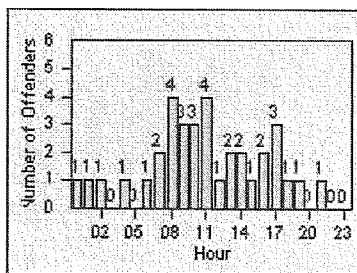

LANE 2

LANE 3