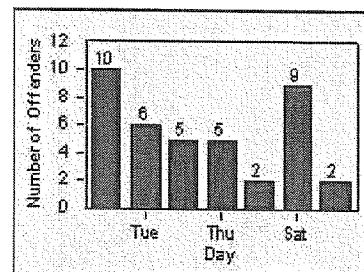

CONTRACT: Garden Grove **LOCATION:** GG-BRWE-01 Brookhurst St
DATE FROM: 01-Oct-2012 **DATE TO:** 31-Oct-2012

Redflex Redlight Offender Statistics

CONTRACT: Garden Grove LOCATION: GG-BRWE-03 Brookhurst St
 DATE FROM: 01-Oct-2012 DATE TO: 31-Oct-2012

LANE 1

LANE 2

LANE 3

Redflex Redlight Offender Statistics

CONTRACT: Garden Grove LOCATION: GG-BRWE-03 Brookhurst St
 DATE FROM: 01-Oct-2012 DATE TO: 31-Oct-2012

LANE 4

LANE TOTAL

Redflex Redlight Offender Statistics