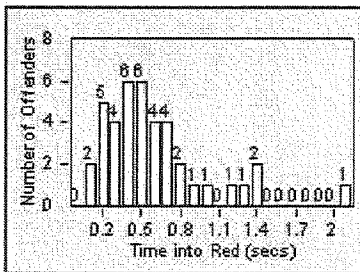

LANE 1

LANE 2

LANE 3

Redflex Redlight Offender Statistics

CONTRACT: Garden Grove LOCATION: GG-MATR-01 Magnolia
 DATE FROM: 01-Oct-2012 DATE TO: 31-Oct-2012

LANE 4

LANE TOTAL

Redflex Redlight Offender Statistics