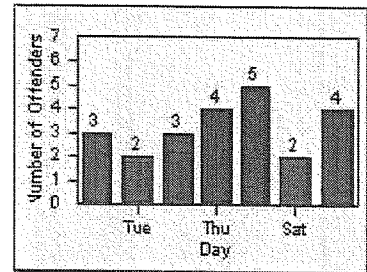

Redflex Redlight Offender Statistics

CONTRACT: Garden Grove LOCATION: GG-TRBR-03 Trask
DATE FROM: 01-Oct-2012 DATE TO: 31-Oct-2012

LANE 1