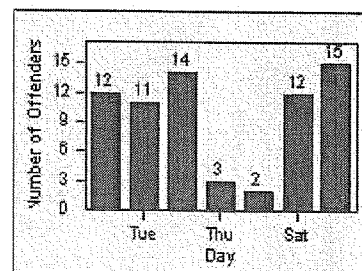

LANE 1

LANE 2

LANE 3

Redflex Redlight Offender Statistics

CONTRACT: Garden Grove LOCATION: GG-TRHA-01 Trask
 DATE FROM: 01-Oct-2012 DATE TO: 31-Oct-2012

LANE 4

LANE TOTAL

Redflex Redlight Offender Statistics