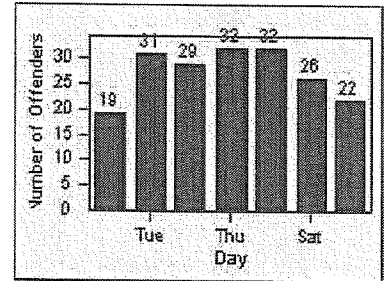

Redflex Redlight Offender Statistics

CONTRACT: Garden Grove LOCATION: GG-VVLA-01 Intersection of Valley View St / Lampson Ave
DATE FROM: 01-Oct-2012 DATE TO: 31-Oct-2012

LANE 4