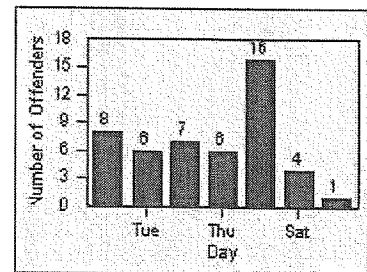

Redflex Redlight Offender Statistics

CONTRACT: Garden Grove LOCATION: GG-TRHA-01 Trask
DATE FROM: 01-Oct-2012 DATE TO: 31-Oct-2012

LANE 1