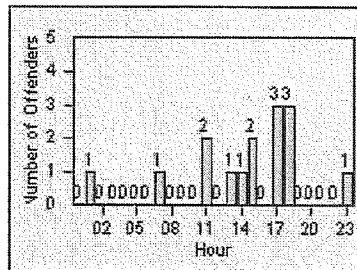

Redflex Redlight Offender Statistics

CONTRACT: Garden Grove LOCATION: GG-TRMA-01 Trask
DATE FROM: 01-Oct-2012 DATE TO: 31-Oct-2012

LANE 1