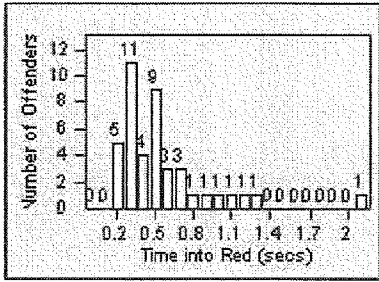

Redflex Redlight Offender Statistics

CONTRACT: Garden Grove LOCATION: GG-VVLA-01 Intersection of Valley View St / Lampson Ave
 DATE FROM: 01-Oct-2012 DATE TO: 31-Oct-2012

LANE 1

LANE 2

LANE 3

Redflex Redlight Offender Statistics