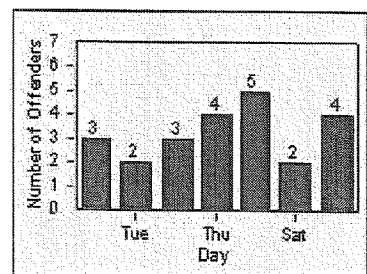

Redflex Redlight Offender Statistics

CONTRACT: Garden Grove LOCATION: GG-TRBR-03 Trask
DATE FROM: 01-Oct-2012 DATE TO: 31-Oct-2012