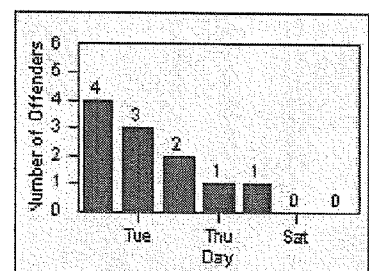

Redflex Redlight Offender Statistics

CONTRACT: Garden Grove   LOCATION: GG-BRCH-01 Brookhurst
DATE FROM: 01-Oct-2012   DATE TO: 31-Oct-2012

LANE 2

LANE 3