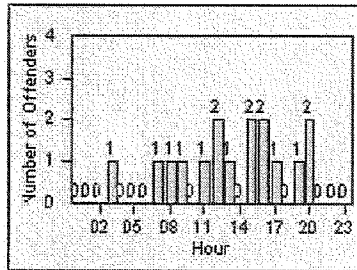

Redflex Redlight Offender Statistics

CONTRACT: Garden Grove LOCATION: GG-MATR-01 Magnolia
DATE FROM: 01-Oct-2012 DATE TO: 31-Oct-2012

LANE 1