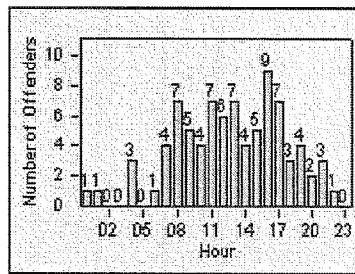

Redflex Redlight Offender Statistics

CONTRACT: Garden Grove   LOCATION: GG-VACH-03 Valley View St
DATE FROM: 01-Oct-2012   DATE TO: 31-Oct-2012