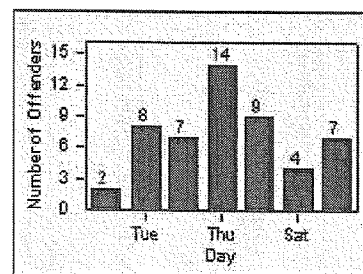

Redflex Redlight Offender Statistics

CONTRACT: Garden Grove LOCATION: GG-TRMA-01 Trask
DATE FROM: 01-Oct-2012 DATE TO: 31-Oct-2012