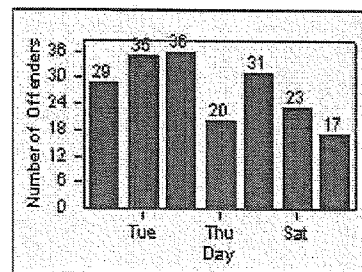

Redflex Redlight Offender Statistics

CONTRACT: Garden Grove   LOCATION: GG-HATR-01 Harbor
DATE FROM: 01-Oct-2012   DATE TO: 31-Oct-2012