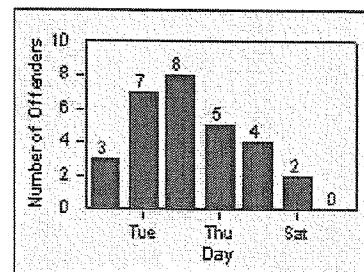

Redflex Redlight Offender Statistics

CONTRACT: Garden Grove   **LOCATION:** GG-VACH-01 Valley View St
DATE FROM: 01-Oct-2012   **DATE TO:** 31-Oct-2012