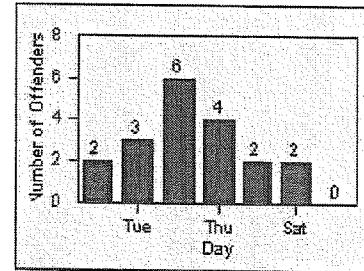

Redflex Redlight Offender Statistics

CONTRACT: Garden Grove LOCATION: GG-VACH-01 Valley View St
DATE FROM: 01-Oct-2012 DATE TO: 31-Oct-2012

LANE 1