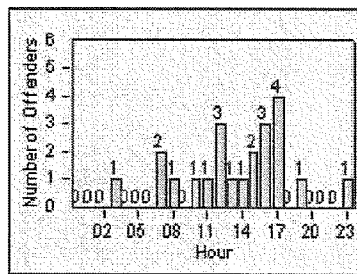

LANE 1

LANE 2

LANE 3

Redflex Redlight Offender Statistics

CONTRACT: Garden Grove LOCATION: GG-BRWE-01 Brookhurst St
 DATE FROM: 01-Oct-2012 DATE TO: 31-Oct-2012

LANE 4

LANE TOTAL

Redflex Redlight Offender Statistics