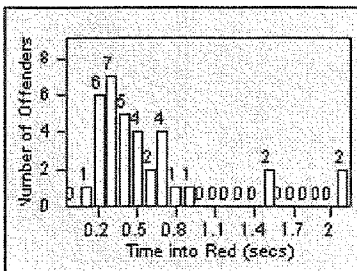

LANE 1

LANE 2

LANE 3

Redflex Redlight Offender Statistics

CONTRACT: Garden Grove LOCATION: GG-HATR-01 Harbor
 DATE FROM: 01-Oct-2012 DATE TO: 31-Oct-2012

LANE 4

LANE TOTAL

Redflex Redlight Offender Statistics