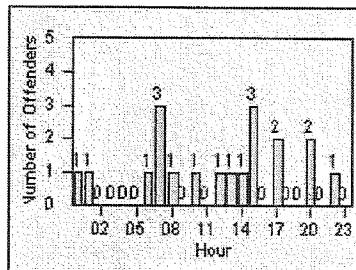

Redflex Redlight Offender Statistics

CONTRACT: Garden Grove LOCATION: GG-VACH-01 Valley View St
DATE FROM: 01-Oct-2012 DATE TO: 31-Oct-2012

LANE 1