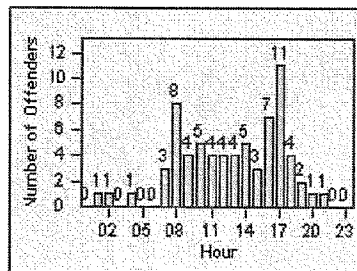

CONTRACT: Garden Grove LOCATION: GG-HATR-01 Harbor
 DATE FROM: 01-Oct-2012 DATE TO: 31-Oct-2012

Redflex Redlight Offender Statistics

CONTRACT: Garden Grove LOCATION: GG-TRHA-01 Trask
 DATE FROM: 01-Oct-2012 DATE TO: 31-Oct-2012

LANE 1

LANE 2

LANE 3

Redflex Redlight Offender Statistics

CONTRACT: Garden Grove LOCATION: GG-TRHA-01 Trask
 DATE FROM: 01-Oct-2012 DATE TO: 31-Oct-2012

LANE 4

LANE TOTAL

Redflex Redlight Offender Statistics