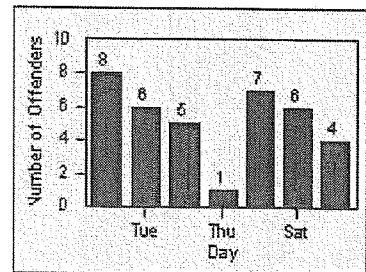

Redflex Redlight Offender Statistics

CONTRACT: Garden Grove LOCATION: GG-VACH-03 Valley View St
DATE FROM: 01-Oct-2012 DATE TO: 31-Oct-2012

LANE 2

LANE 3