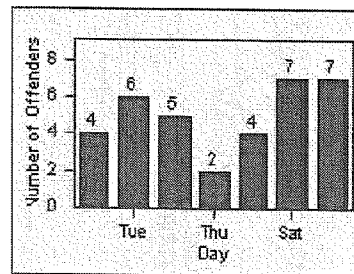

Redflex Redlight Offender Statistics

CONTRACT: Garden Grove   LOCATION: GG-BRWE-03 Brookhurst St
DATE FROM: 01-Oct-2012   DATE TO: 31-Oct-2012

LANE 2

LANE 3