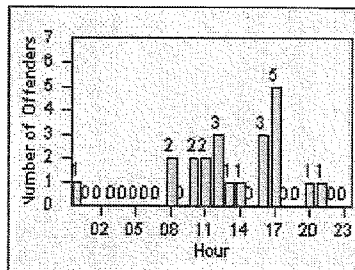

Redflex Redlight Offender Statistics

CONTRACT: Garden Grove LOCATION: GG-VACH-03 Valley View St
DATE FROM: 01-Oct-2012 DATE TO: 31-Oct-2012

LANE 1