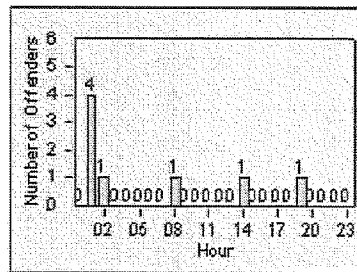

Redflex Redlight Offender Statistics

CONTRACT: Garden Grove LOCATION: GG-TRBR-01 Trask
DATE FROM: 01-Oct-2012 DATE TO: 31-Oct-2012