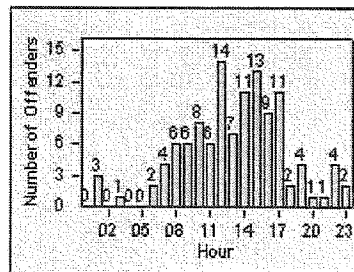

Redflex Redlight Offender Statistics

CONTRACT: Garden Grove   **LOCATION:** GG-BRWE-01 Brookhurst St
DATE FROM: 01-Oct-2012   **DATE TO:** 31-Oct-2012