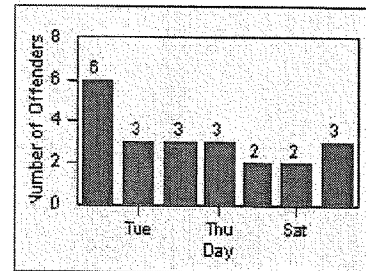

Redflex Redlight Offender Statistics

CONTRACT: Garden Grove LOCATION: GG-VACH-03 Valley View St
DATE FROM: 01-Oct-2012 DATE TO: 31-Oct-2012

LANE 1