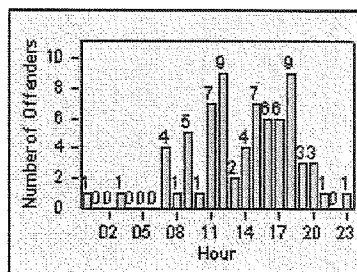

Redflex Redlight Offender Statistics

CONTRACT: Garden Grove   LOCATION: GG-MATR-01 Magnolia
DATE FROM: 01-Oct-2012   DATE TO: 31-Oct-2012