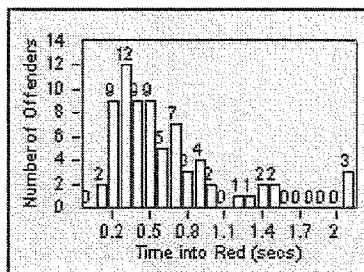

Redflex Redlight Offender Statistics

CONTRACT: Garden Grove   LOCATION: GG-MATR-01 Magnolia
DATE FROM: 01-Oct-2012   DATE TO: 31-Oct-2012