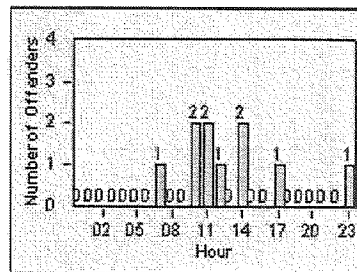

Redflex Redlight Offender Statistics

CONTRACT: Garden Grove LOCATION: GG-CHBR-01 Chapman
DATE FROM: 01-Oct-2012 DATE TO: 31-Oct-2012