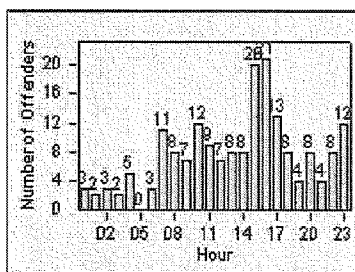

Redflex Redlight Offender Statistics

CONTRACT: Garden Grove LOCATION: GG-BRCH-01 Brookhurst
DATE FROM: 01-Oct-2012 DATE TO: 31-Oct-2012