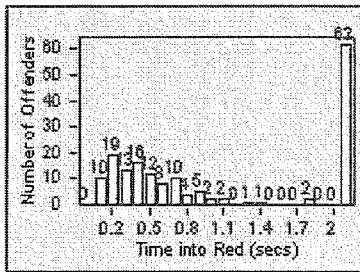

Redflex Redlight Offender Statistics

CONTRACT: Garden Grove   LOCATION: GG-BROR-01 Brookhurst St
DATE FROM: 01-Oct-2012   DATE TO: 31-Oct-2012