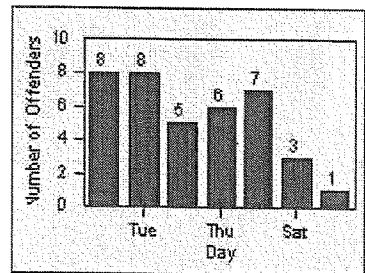

Redflex Redlight Offender Statistics

CONTRACT: Garden Grove LOCATION: GG-BROR-01 Brookhurst St
DATE FROM: 01-Oct-2012 DATE TO: 31-Oct-2012

LANE 2

LANE 3