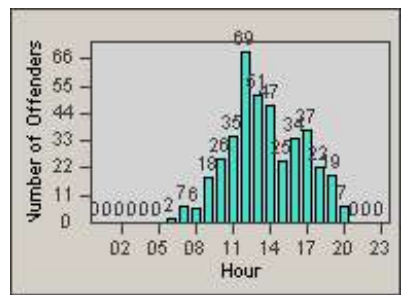

Redflex Redlight Offender Statistics

CONTRACT: Gardena
 DATE FROM: 1/Jul/2005

LOCATION: GAR-NOAR-01 Normandie Ave
 DATE TO: 31/Jul/2005

LANE 1

LANE 2

LANE 3

Redflex Redlight Offender Statistics

CONTRACT: Gardena
DATE FROM: 1/Jul/2005

LOCATION: GAR-NOAR-01 Normandie Ave
DATE TO: 31/Jul/2005

LANE 4

LANE TOTAL

Redflex Redlight Offender Statistics

CONTRACT: Gardena
 DATE FROM: 1/Jul/2005

LOCATION: GAR-NOAR-01 Normandie Ave
 DATE TO: 31/Jul/2005