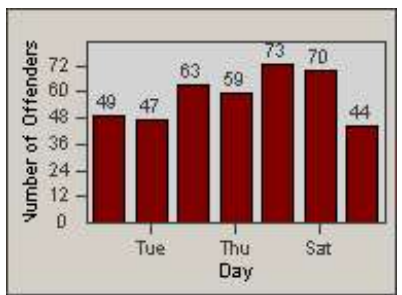

Redflex Redlight Offender Statistics

CONTRACT: Gardena
 DATE FROM: 1/Jul/2005

LOCATION: GAR-NOAR-01 Normandie Ave
 DATE TO: 31/Jul/2005

LANE 1

LANE 2

LANE 3

Redflex Redlight Offender Statistics

CONTRACT: Gardena
DATE FROM: 1/Jul/2005