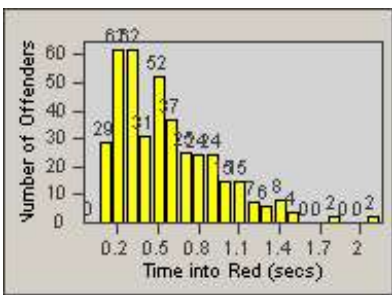

Redflex Redlight Offender Statistics

CONTRACT: Gardena
 DATE FROM: 1/Jul/2005

LOCATION: GAR-NOAR-01 Normandie Ave
 DATE TO: 31/Jul/2005

LANE 1

LANE 2

LANE 3

Redflex Redlight Offender Statistics

CONTRACT: Gardena
DATE FROM: 1/Jul/2005

LOCATION: GAR-NOAR-01 Normandie Ave
DATE TO: 31/Jul/2005

LANE 4

LANE TOTAL

Redflex Redlight Offender Statistics

CONTRACT: Gardena
 DATE FROM: 1/Jul/2005

LOCATION: GAR-NOAR-01 Normandie Ave
 DATE TO: 31/Jul/2005