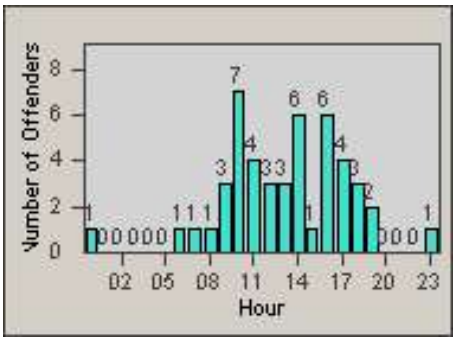

Redflex Redlight Offender Statistics

CONTRACT: Gardena
DATE FROM: 1/Jul/2010

LOCATION: GAR-REGR-01 Redondo Beach Blvd
DATE TO: 31/Jul/2010

LANE 1

LANE 2

LANE 3

Redflex Redlight Offender Statistics

CONTRACT: Gardena
 DATE FROM: 1/Jul/2010