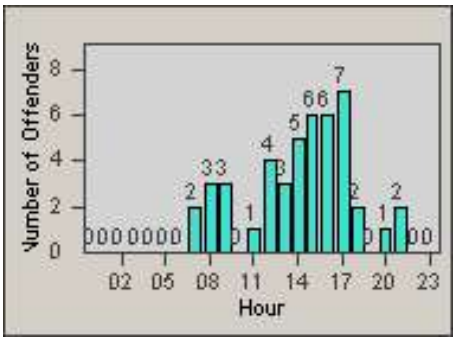

Redflex Redlight Offender Statistics

CONTRACT: Gardena
DATE FROM: 1/Jul/2010

LOCATION: GAR-REGR-01 Redondo Beach Blvd
DATE TO: 31/Jul/2010

LANE 1

LANE 2

LANE 3

Redflex Redlight Offender Statistics

CONTRACT: Gardena
 DATE FROM: 1/Jul/2010