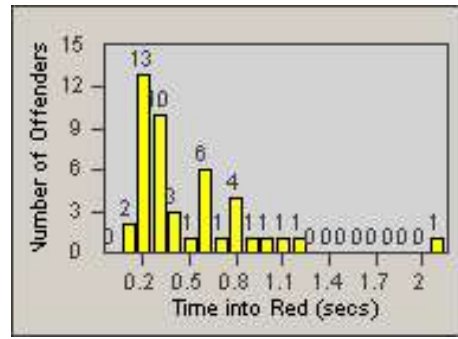

Redflex Redlight Offender Statistics

CONTRACT: Gardena
DATE FROM: 1/Jul/2010

LOCATION: GAR-REGR-01 Redondo Beach Blvd
DATE TO: 31/Jul/2010

LANE 1

LANE 2

LANE 3

Redflex Redlight Offender Statistics

CONTRACT: Gardena
 DATE FROM: 1/Jul/2010