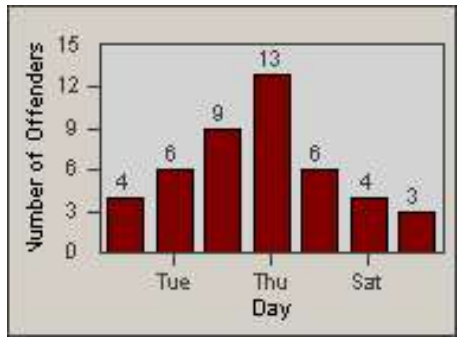

Redflex Redlight Offender Statistics

CONTRACT: Gardena
DATE FROM: 1/Jul/2010

LOCATION: GAR-REGR-01 Redondo Beach Blvd
DATE TO: 31/Jul/2010

LANE 1

LANE 2

LANE 3

Redflex Redlight Offender Statistics

CONTRACT: Gardena
 DATE FROM: 1/Jul/2010