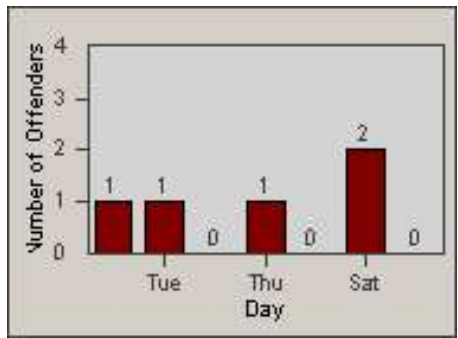

Redflex Redlight Offender Statistics

CONTRACT: Gardena
DATE FROM: 1/Jul/2010

LOCATION: GAR-REGR-01 Redondo Beach Blvd
DATE TO: 31/Jul/2010

LANE 1

LANE 2

LANE 3

Redflex Redlight Offender Statistics

CONTRACT: Gardena
 DATE FROM: 1/Jul/2010