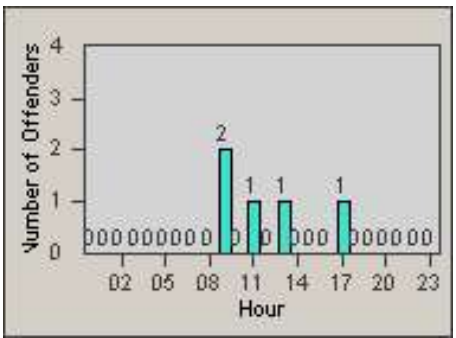

Redflex Redlight Offender Statistics

CONTRACT: Gardena
DATE FROM: 1/Jul/2010

LOCATION: GAR-REGR-01 Redondo Beach Blvd
DATE TO: 31/Jul/2010

LANE 1

LANE 2

LANE 3

Redflex Redlight Offender Statistics

CONTRACT: Gardena
 DATE FROM: 1/Jul/2010