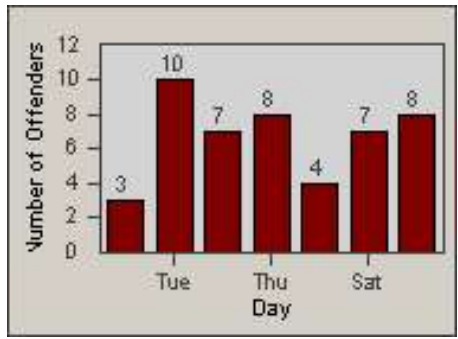

Redflex Redlight Offender Statistics

CONTRACT: Gardena
DATE FROM: 1/Jul/2010

LOCATION: GAR-REGR-01 Redondo Beach Blvd
DATE TO: 31/Jul/2010

LANE 1

LANE 2

LANE 3

Redflex Redlight Offender Statistics

CONTRACT: Gardena
 DATE FROM: 1/Jul/2010