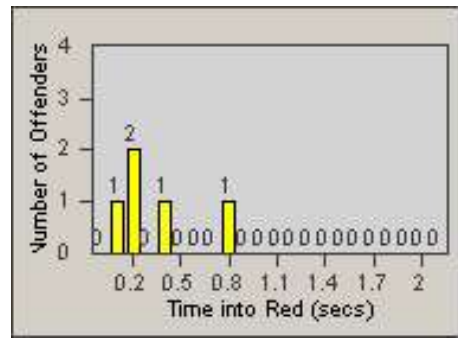

Redflex Redlight Offender Statistics

CONTRACT: Gardena
DATE FROM: 1/Jul/2010

LOCATION: GAR-REGR-01 Redondo Beach Blvd
DATE TO: 31/Jul/2010

LANE 1

LANE 2

LANE 3

Redflex Redlight Offender Statistics

CONTRACT: Gardena
 DATE FROM: 1/Jul/2010