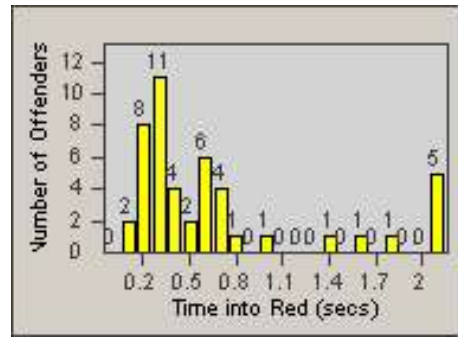

Redflex Redlight Offender Statistics

CONTRACT: Gardena
DATE FROM: 1/Jul/2010

LOCATION: GAR-REGR-01 Redondo Beach Blvd
DATE TO: 31/Jul/2010

LANE 1

LANE 2

LANE 3

Redflex Redlight Offender Statistics

CONTRACT: Gardena
 DATE FROM: 1/Jul/2010