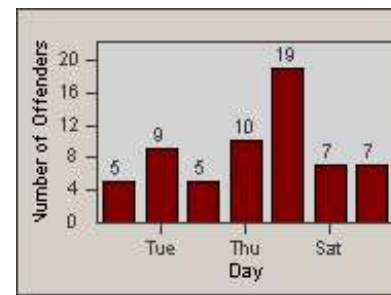

Redflex Redlight Offender Statistics

CONTRACT: Gardena
 DATE FROM: 1/Jul/2005

LOCATION: GAR-RENO-01 Redondo Beach Blvd
 DATE TO: 31/Jul/2005

LANE 1

LANE 2

LANE 3

Redflex Redlight Offender Statistics

CONTRACT: Gardena
 DATE FROM: 1/Jul/2005