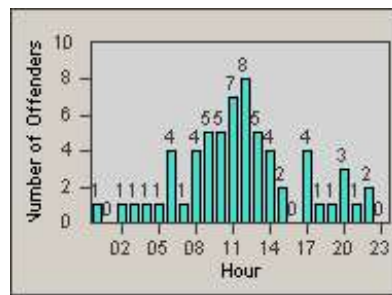

Redflex Redlight Offender Statistics

CONTRACT: Gardena
 DATE FROM: 1/Jul/2005

LOCATION: GAR-RENO-01 Redondo Beach Blvd
 DATE TO: 31/Jul/2005

LANE 1

LANE 2

LANE 3

Redflex Redlight Offender Statistics

CONTRACT: Gardena
 DATE FROM: 1/Jul/2005

LOCATION: GAR-RENO-01 Redondo Beach Blvd
 DATE TO: 31/Jul/2005

LANE 4

LANE TOTAL

Redflex Redlight Offender Statistics

CONTRACT: Gardena
 DATE FROM: 1/Jul/2005

LOCATION: GAR-RENO-01 Redondo Beach Blvd
 DATE TO: 31/Jul/2005