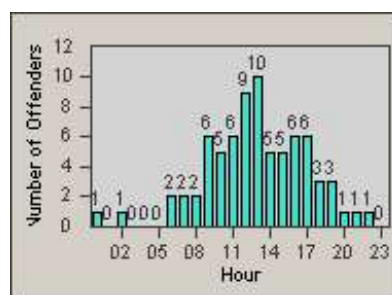

Redflex Redlight Offender Statistics

CONTRACT: Gardena
 DATE FROM: 1/Jul/2005

LOCATION: GAR-RENO-01 Redondo Beach Blvd
 DATE TO: 31/Jul/2005

LANE 1

LANE 2

LANE 3

Redflex Redlight Offender Statistics

CONTRACT: Gardena
 DATE FROM: 1/Jul/2005

LOCATION: GAR-RENO-01 Redondo Beach Blvd
 DATE TO: 31/Jul/2005

LANE 4

LANE TOTAL

Redflex Redlight Offender Statistics

CONTRACT: Gardena
 DATE FROM: 1/Jul/2005

LOCATION: GAR-RENO-01 Redondo Beach Blvd
 DATE TO: 31/Jul/2005