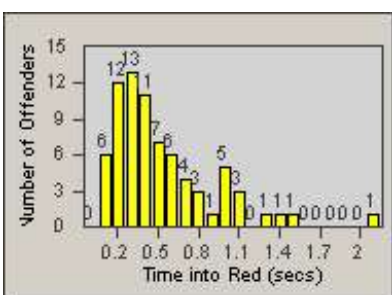

Redflex Redlight Offender Statistics

CONTRACT: Gardena
 DATE FROM: 1/Jul/2005

LOCATION: GAR-RENO-01 Redondo Beach Blvd
 DATE TO: 31/Jul/2005

LANE 1

LANE 2

LANE 3

Redflex Redlight Offender Statistics

CONTRACT: Gardena
 DATE FROM: 1/Jul/2005