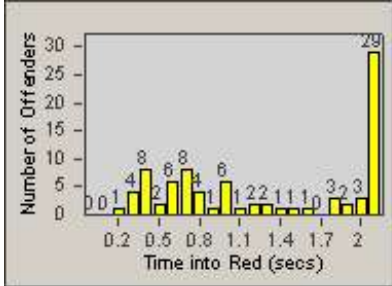

Redflex Redlight Offender Statistics

CONTRACT: Gardena
 DATE FROM: 1/Jul/2005

LOCATION: GAR-RENO-01 Redondo Beach Blvd
 DATE TO: 31/Jul/2005

LANE 1

LANE 2

LANE 3

Redflex Redlight Offender Statistics

CONTRACT: Gardena
 DATE FROM: 1/Jul/2005

LOCATION: GAR-RENO-01 Redondo Beach Blvd
 DATE TO: 31/Jul/2005

LANE 4

LANE TOTAL

Redflex Redlight Offender Statistics

CONTRACT: Gardena
 DATE FROM: 1/Jul/2005

LOCATION: GAR-RENO-01 Redondo Beach Blvd
 DATE TO: 31/Jul/2005