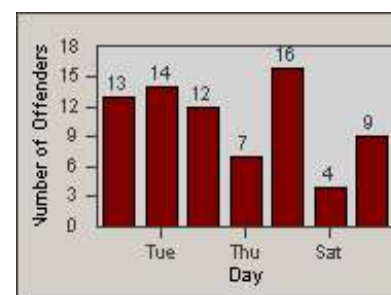

Redflex Redlight Offender Statistics

CONTRACT: Gardena
 DATE FROM: 1/Jul/2005

LOCATION: GAR-RENO-01 Redondo Beach Blvd
 DATE TO: 31/Jul/2005

LANE 1

LANE 2

LANE 3

Redflex Redlight Offender Statistics

CONTRACT: Gardena
 DATE FROM: 1/Jul/2005