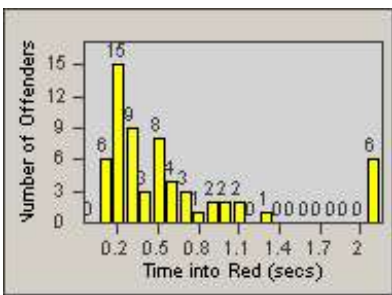

Redflex Redlight Offender Statistics

CONTRACT: Gardena
 DATE FROM: 1/Jul/2005

LOCATION: GAR-RENO-01 Redondo Beach Blvd
 DATE TO: 31/Jul/2005

LANE 1

LANE 2

LANE 3

Redflex Redlight Offender Statistics

CONTRACT: Gardena
 DATE FROM: 1/Jul/2005

LOCATION: GAR-RENO-01 Redondo Beach Blvd
 DATE TO: 31/Jul/2005

LANE 4

LANE TOTAL

Redflex Redlight Offender Statistics

CONTRACT: Gardena
 DATE FROM: 1/Jul/2005

LOCATION: GAR-RENO-01 Redondo Beach Blvd
 DATE TO: 31/Jul/2005