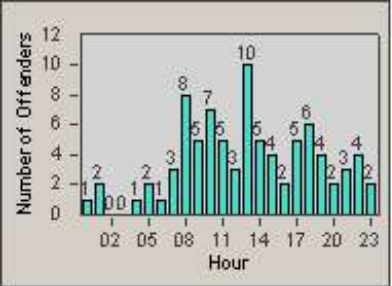

Redflex Redlight Offender Statistics

CONTRACT: Gardena
 DATE FROM: 1/Jul/2005

LOCATION: GAR-RENO-01 Redondo Beach Blvd
 DATE TO: 31/Jul/2005

LANE 1

LANE 2

LANE 3

Redflex Redlight Offender Statistics

CONTRACT: Gardena
 DATE FROM: 1/Jul/2005

LOCATION: GAR-RENO-01 Redondo Beach Blvd
 DATE TO: 31/Jul/2005

LANE 4

LANE TOTAL

Redflex Redlight Offender Statistics

CONTRACT: Gardena
 DATE FROM: 1/Jul/2005

LOCATION: GAR-RENO-01 Redondo Beach Blvd
 DATE TO: 31/Jul/2005