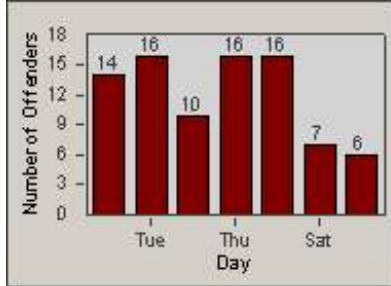

Redflex Redlight Offender Statistics

CONTRACT: Gardena
 DATE FROM: 1/Jul/2005

LOCATION: GAR-RENO-01 Redondo Beach Blvd
 DATE TO: 31/Jul/2005

LANE 1

LANE 2

LANE 3

Redflex Redlight Offender Statistics

CONTRACT: Gardena
 DATE FROM: 1/Jul/2005

LOCATION: GAR-RENO-01 Redondo Beach Blvd
 DATE TO: 31/Jul/2005

LANE 4

LANE TOTAL

Redflex Redlight Offender Statistics

CONTRACT: Gardena
 DATE FROM: 1/Jul/2005

LOCATION: GAR-RENO-01 Redondo Beach Blvd
 DATE TO: 31/Jul/2005