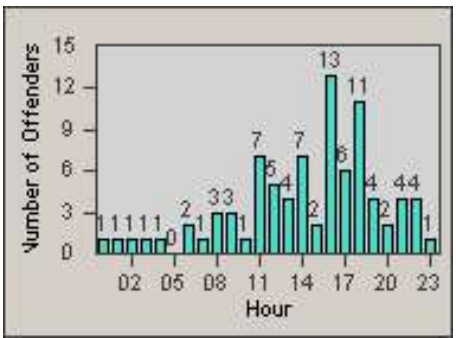

Redflex Redlight Offender Statistics

CONTRACT: Gardena
DATE FROM: 1/Jul/2010

LOCATION: GAR-RENO-01 Redondo Beach Blvd
DATE TO: 31/Jul/2010

LANE 1

LANE 2

LANE 3

Redflex Redlight Offender Statistics

CONTRACT: Gardena
 DATE FROM: 1/Jul/2010