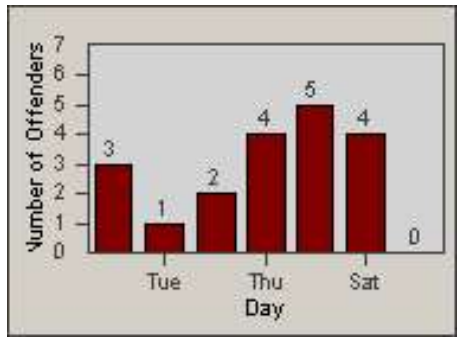

Redflex Redlight Offender Statistics

CONTRACT: Gardena
DATE FROM: 1/Jul/2010

LOCATION: GAR-RENO-01 Redondo Beach Blvd
DATE TO: 31/Jul/2010

LANE 1

LANE 2

LANE 3

Redflex Redlight Offender Statistics

CONTRACT: Gardena
 DATE FROM: 1/Jul/2010