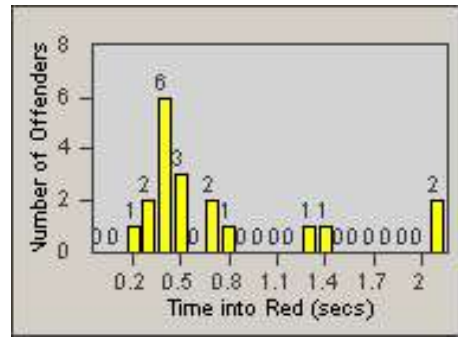

Redflex Redlight Offender Statistics

CONTRACT: Gardena
DATE FROM: 1/Jul/2010

LOCATION: GAR-RENO-01 Redondo Beach Blvd
DATE TO: 31/Jul/2010

LANE 1

LANE 2

LANE 3

Redflex Redlight Offender Statistics

CONTRACT: Gardena
 DATE FROM: 1/Jul/2010