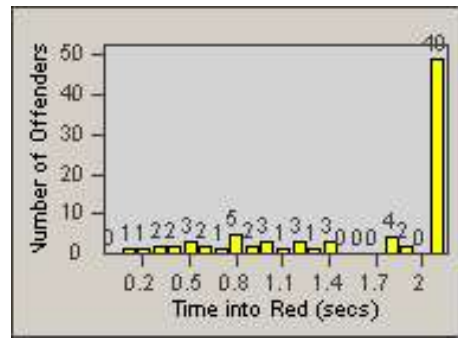

Redflex Redlight Offender Statistics

CONTRACT: Gardena
DATE FROM: 1/Jul/2010

LOCATION: GAR-RENO-01 Redondo Beach Blvd
DATE TO: 31/Jul/2010

LANE 1

LANE 2

LANE 3

Redflex Redlight Offender Statistics

CONTRACT: Gardena
 DATE FROM: 1/Jul/2010