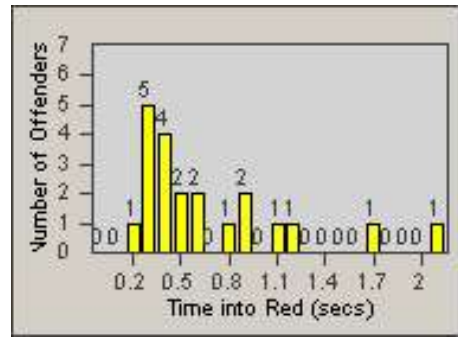

Redflex Redlight Offender Statistics

CONTRACT: Gardena
DATE FROM: 1/Jul/2010

LOCATION: GAR-RENO-01 Redondo Beach Blvd
DATE TO: 31/Jul/2010

LANE 1

LANE 2

LANE 3

Redflex Redlight Offender Statistics

CONTRACT: Gardena
 DATE FROM: 1/Jul/2010