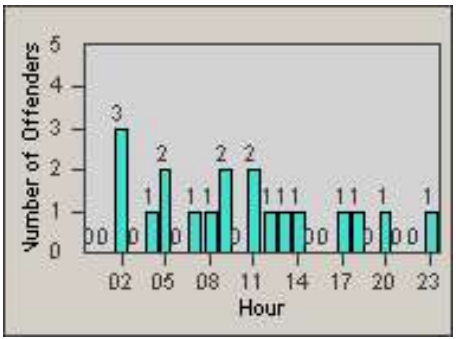

Redflex Redlight Offender Statistics

CONTRACT: Gardena
DATE FROM: 1/Jul/2010

LOCATION: GAR-RENO-01 Redondo Beach Blvd
DATE TO: 31/Jul/2010

LANE 1

LANE 2

LANE 3

Redflex Redlight Offender Statistics

CONTRACT: Gardena
 DATE FROM: 1/Jul/2010