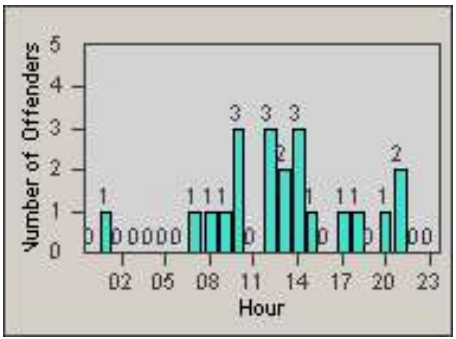

Redflex Redlight Offender Statistics

CONTRACT: Gardena
DATE FROM: 1/Jul/2010

LOCATION: GAR-RENO-01 Redondo Beach Blvd
DATE TO: 31/Jul/2010

LANE 1

LANE 2

LANE 3

Redflex Redlight Offender Statistics

CONTRACT: Gardena
 DATE FROM: 1/Jul/2010