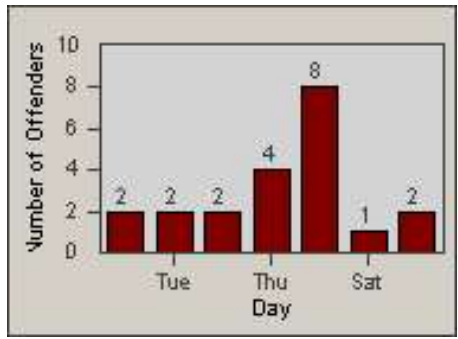

Redflex Redlight Offender Statistics

CONTRACT: Gardena
DATE FROM: 1/Jul/2010

LOCATION: GAR-RENO-01 Redondo Beach Blvd
DATE TO: 31/Jul/2010

LANE 1

LANE 2

LANE 3

Redflex Redlight Offender Statistics

CONTRACT: Gardena
 DATE FROM: 1/Jul/2010