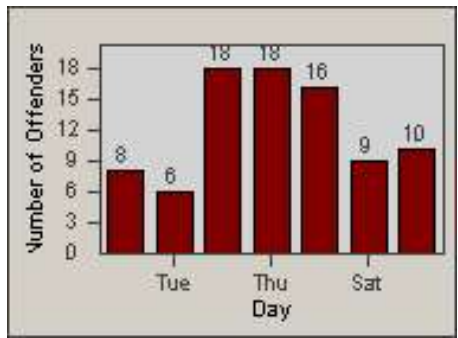

Redflex Redlight Offender Statistics

CONTRACT: Gardena
DATE FROM: 1/Jul/2010

LOCATION: GAR-RENO-01 Redondo Beach Blvd
DATE TO: 31/Jul/2010

LANE 1

LANE 2

LANE 3

Redflex Redlight Offender Statistics

CONTRACT: Gardena
 DATE FROM: 1/Jul/2010