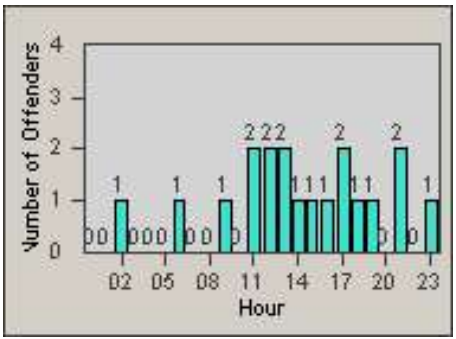

Redflex Redlight Offender Statistics

CONTRACT: Gardena
DATE FROM: 1/Jul/2010

LOCATION: GAR-RENO-03 Redondo Beach Blvd
DATE TO: 31/Jul/2010

LANE 1

LANE 2

LANE 3

Redflex Redlight Offender Statistics

CONTRACT: Gardena
 DATE FROM: 1/Jul/2010