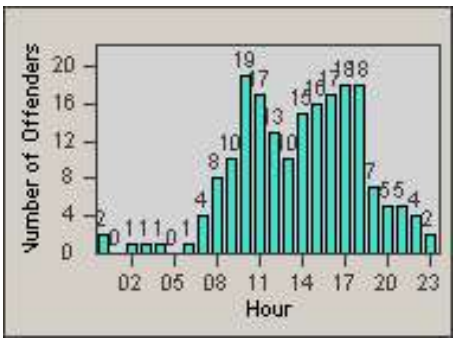

Redflex Redlight Offender Statistics

CONTRACT: Gardena
DATE FROM: 1/Jul/2010

LOCATION: GAR-RENO-03 Redondo Beach Blvd
DATE TO: 31/Jul/2010

LANE 1

LANE 2

LANE 3

Redflex Redlight Offender Statistics

CONTRACT: Gardena
 DATE FROM: 1/Jul/2010