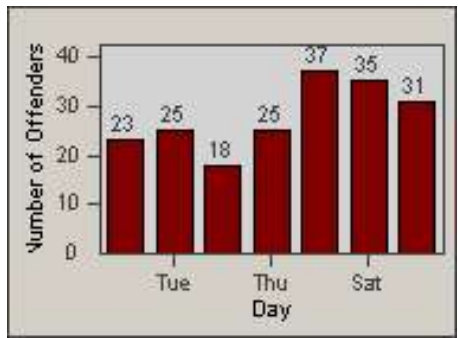

Redflex Redlight Offender Statistics

CONTRACT: Gardena
DATE FROM: 1/Jul/2010

LOCATION: GAR-RENO-03 Redondo Beach Blvd
DATE TO: 31/Jul/2010

LANE 1

LANE 2

LANE 3

Redflex Redlight Offender Statistics

CONTRACT: Gardena
 DATE FROM: 1/Jul/2010