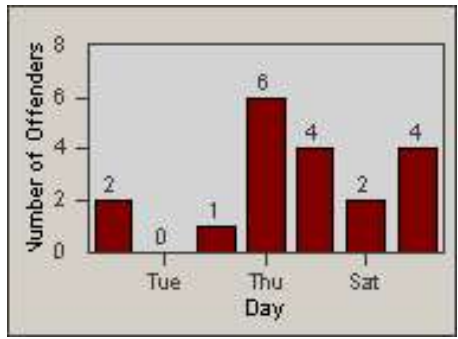

Redflex Redlight Offender Statistics

CONTRACT: Gardena
DATE FROM: 1/Jul/2010

LOCATION: GAR-RENO-03 Redondo Beach Blvd
DATE TO: 31/Jul/2010

LANE 1

LANE 2

LANE 3

Redflex Redlight Offender Statistics

CONTRACT: Gardena
 DATE FROM: 1/Jul/2010