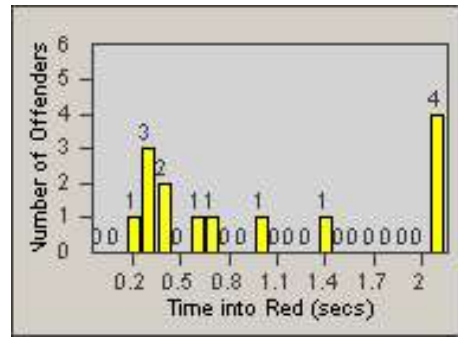

Redflex Redlight Offender Statistics

CONTRACT: Gardena
DATE FROM: 1/Jul/2010

LOCATION: GAR-RENO-03 Redondo Beach Blvd
DATE TO: 31/Jul/2010

LANE 1

LANE 2

LANE 3

Redflex Redlight Offender Statistics

CONTRACT: Gardena
 DATE FROM: 1/Jul/2010