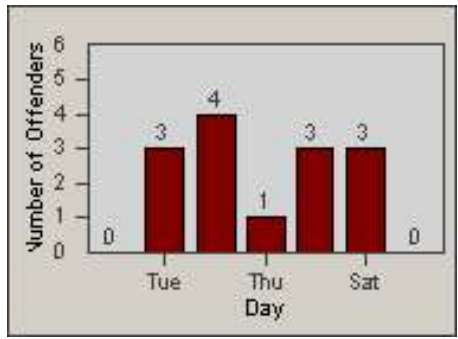

Redflex Redlight Offender Statistics

CONTRACT: Gardena
DATE FROM: 1/Jul/2010

LOCATION: GAR-RENO-03 Redondo Beach Blvd
DATE TO: 31/Jul/2010

LANE 1

LANE 2

LANE 3

Redflex Redlight Offender Statistics

CONTRACT: Gardena
 DATE FROM: 1/Jul/2010