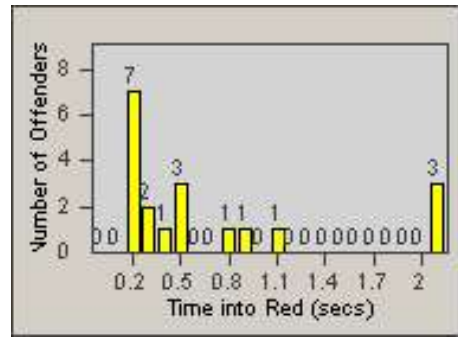

Redflex Redlight Offender Statistics

CONTRACT: Gardena
DATE FROM: 1/Jul/2010

LOCATION: GAR-RENO-03 Redondo Beach Blvd
DATE TO: 31/Jul/2010

LANE 1

LANE 2

LANE 3

Redflex Redlight Offender Statistics

CONTRACT: Gardena
 DATE FROM: 1/Jul/2010