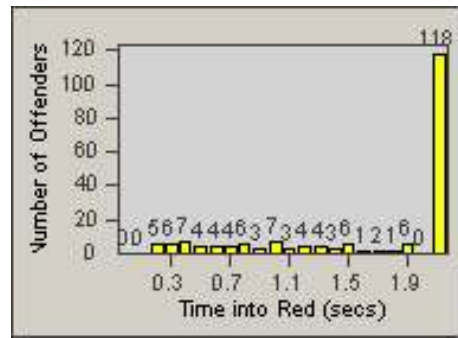

Redflex Redlight Offender Statistics

CONTRACT: Gardena
DATE FROM: 1/Jul/2010

LOCATION: GAR-RENO-03 Redondo Beach Blvd
DATE TO: 31/Jul/2010

LANE 1

LANE 2

LANE 3

Redflex Redlight Offender Statistics

CONTRACT: Gardena
 DATE FROM: 1/Jul/2010