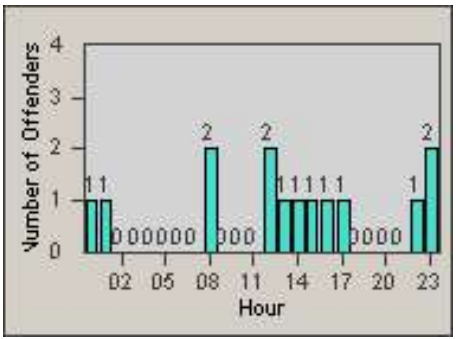

Redflex Redlight Offender Statistics

CONTRACT: Gardena
DATE FROM: 1/Jul/2010

LOCATION: GAR-RENO-03 Redondo Beach Blvd
DATE TO: 31/Jul/2010

LANE 1

LANE 2

LANE 3

Redflex Redlight Offender Statistics

CONTRACT: Gardena
 DATE FROM: 1/Jul/2010