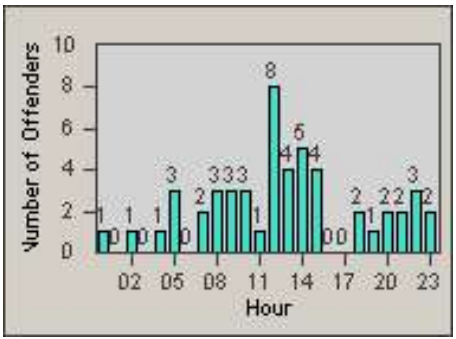

Redflex Redlight Offender Statistics

CONTRACT: Gardena
DATE FROM: 1/Jul/2010

LOCATION: GAR-ROBU-01 Rosecrans Ave
DATE TO: 31/Jul/2010

LANE 1

LANE 2

LANE 3

Redflex Redlight Offender Statistics

CONTRACT: Gardena
 DATE FROM: 1/Jul/2010