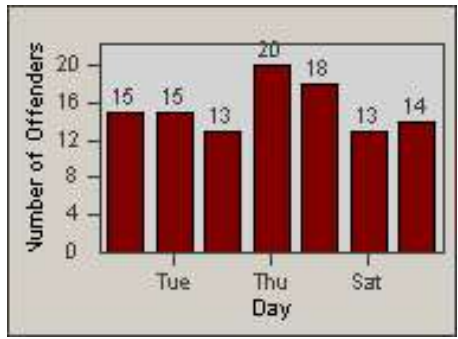

Redflex Redlight Offender Statistics

CONTRACT: Gardena
DATE FROM: 1/Jul/2010

LOCATION: GAR-ROBU-01 Rosecrans Ave
DATE TO: 31/Jul/2010

LANE 1

LANE 2

LANE 3

Redflex Redlight Offender Statistics

CONTRACT: Gardena
 DATE FROM: 1/Jul/2010