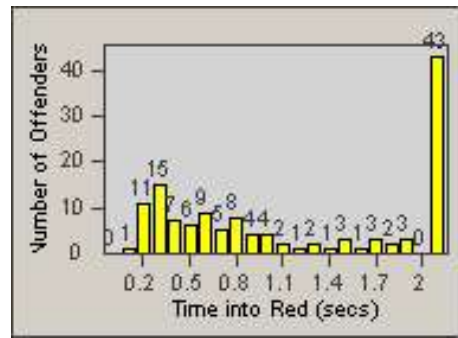

Redflex Redlight Offender Statistics

CONTRACT: Gardena
DATE FROM: 1/Jul/2010

LOCATION: GAR-ROBU-01 Rosecrans Ave
DATE TO: 31/Jul/2010

LANE 1

LANE 2

LANE 3

Redflex Redlight Offender Statistics

CONTRACT: Gardena
 DATE FROM: 1/Jul/2010