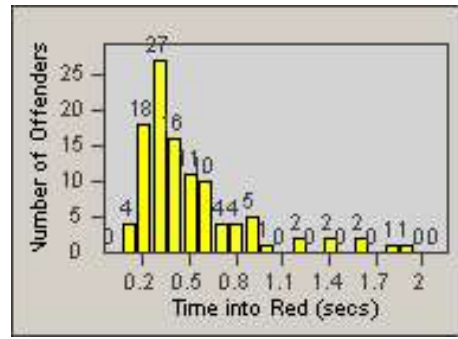

Redflex Redlight Offender Statistics

CONTRACT: Gardena
DATE FROM: 1/Jul/2010

LOCATION: GAR-ROBU-01 Rosecrans Ave
DATE TO: 31/Jul/2010

LANE 1

LANE 2

LANE 3

Redflex Redlight Offender Statistics

CONTRACT: Gardena
 DATE FROM: 1/Jul/2010