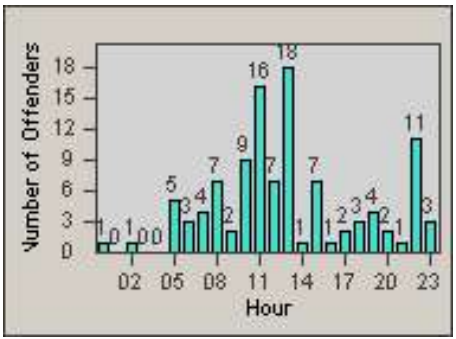

Redflex Redlight Offender Statistics

CONTRACT: Gardena
DATE FROM: 1/Jul/2010

LOCATION: GAR-ROBU-01 Rosecrans Ave
DATE TO: 31/Jul/2010

LANE 1

LANE 2

LANE 3

Redflex Redlight Offender Statistics

CONTRACT: Gardena
 DATE FROM: 1/Jul/2010