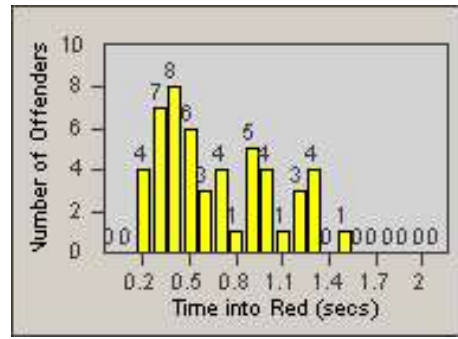

Redflex Redlight Offender Statistics

CONTRACT: Gardena
DATE FROM: 1/Jul/2010

LOCATION: GAR-ROBU-01 Rosecrans Ave
DATE TO: 31/Jul/2010

LANE 1

LANE 2

LANE 3

Redflex Redlight Offender Statistics

CONTRACT: Gardena
 DATE FROM: 1/Jul/2010