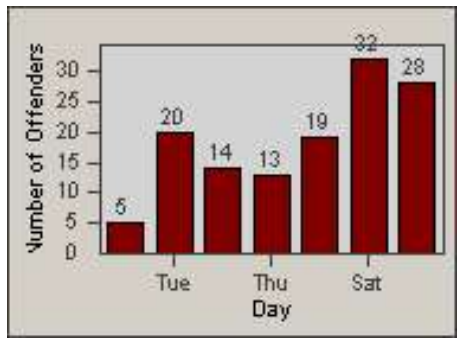

Redflex Redlight Offender Statistics

CONTRACT: Gardena
DATE FROM: 1/Jul/2010

LOCATION: GAR-ROBU-01 Rosecrans Ave
DATE TO: 31/Jul/2010

LANE 1

LANE 2

LANE 3

Redflex Redlight Offender Statistics

CONTRACT: Gardena
 DATE FROM: 1/Jul/2010