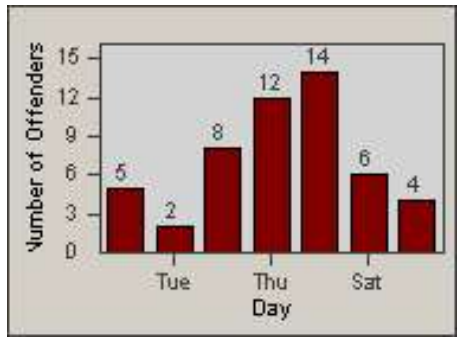

Redflex Redlight Offender Statistics

CONTRACT: Gardena
DATE FROM: 1/Jul/2010

LOCATION: GAR-ROBU-01 Rosecrans Ave
DATE TO: 31/Jul/2010

LANE 1

LANE 2

LANE 3

Redflex Redlight Offender Statistics

CONTRACT: Gardena
 DATE FROM: 1/Jul/2010