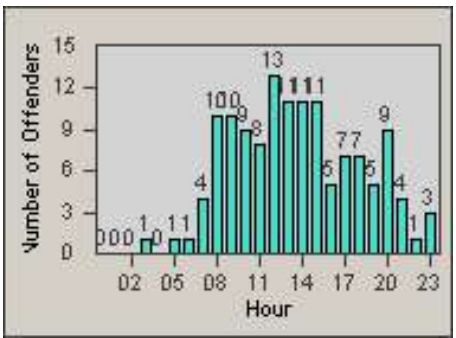

Redflex Redlight Offender Statistics

CONTRACT: Gardena
DATE FROM: 1/Jul/2010

LOCATION: GAR-ROBU-01 Rosecrans Ave
DATE TO: 31/Jul/2010

LANE 1

LANE 2

LANE 3

Redflex Redlight Offender Statistics

CONTRACT: Gardena
 DATE FROM: 1/Jul/2010