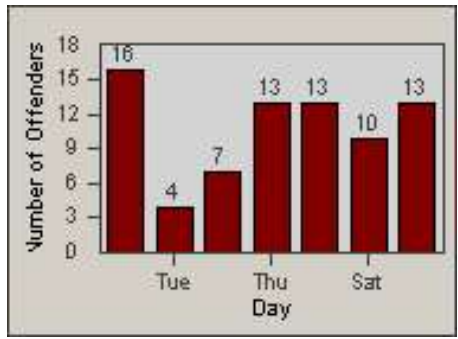

Redflex Redlight Offender Statistics

CONTRACT: Gardena
 DATE FROM: 1/Jul/2010

LOCATION: GAR-ROBU-03 Rosecrans Ave
 DATE TO: 31/Jul/2010

LANE 1

LANE 2

LANE 3

Redflex Redlight Offender Statistics

CONTRACT: Gardena
 DATE FROM: 1/Jul/2010