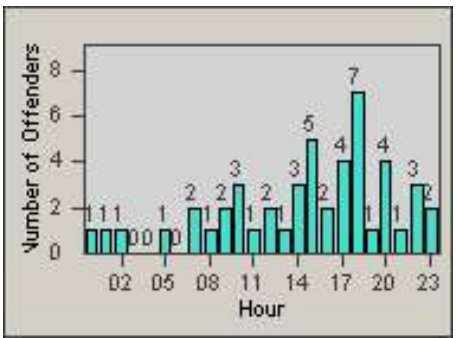

Redflex Redlight Offender Statistics

CONTRACT: Gardena
 DATE FROM: 1/Jul/2010

LOCATION: GAR-ROBU-03 Rosecrans Ave
 DATE TO: 31/Jul/2010

LANE 1

LANE 2

LANE 3

Redflex Redlight Offender Statistics

CONTRACT: Gardena
 DATE FROM: 1/Jul/2010