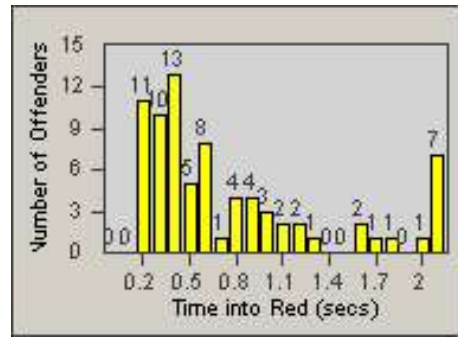

Redflex Redlight Offender Statistics

CONTRACT: Gardena
 DATE FROM: 1/Jul/2010

LOCATION: GAR-ROBU-03 Rosecrans Ave
 DATE TO: 31/Jul/2010

LANE 1

LANE 2

LANE 3

Redflex Redlight Offender Statistics

CONTRACT: Gardena
 DATE FROM: 1/Jul/2010