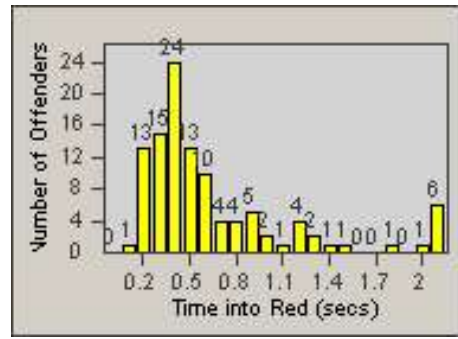

Redflex Redlight Offender Statistics

CONTRACT: Gardena
 DATE FROM: 1/Jul/2010

LOCATION: GAR-ROBU-03 Rosecrans Ave
 DATE TO: 31/Jul/2010

LANE 1

LANE 2

LANE 3

Redflex Redlight Offender Statistics

CONTRACT: Gardena
 DATE FROM: 1/Jul/2010