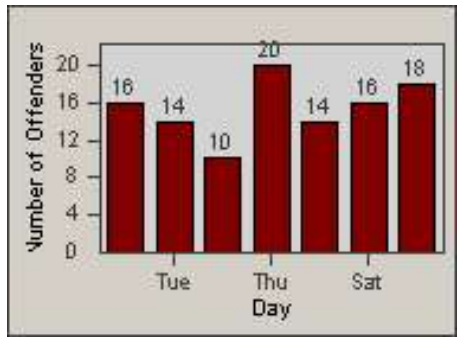

Redflex Redlight Offender Statistics

CONTRACT: Gardena
 DATE FROM: 1/Jul/2010

LOCATION: GAR-ROBU-03 Rosecrans Ave
 DATE TO: 31/Jul/2010

LANE 1

LANE 2

LANE 3

Redflex Redlight Offender Statistics

CONTRACT: Gardena
 DATE FROM: 1/Jul/2010