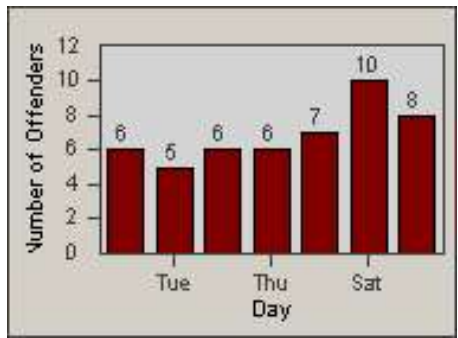

Redflex Redlight Offender Statistics

CONTRACT: Gardena
 DATE FROM: 1/Jul/2010

LOCATION: GAR-ROBU-03 Rosecrans Ave
 DATE TO: 31/Jul/2010

LANE 1

LANE 2

LANE 3

Redflex Redlight Offender Statistics

CONTRACT: Gardena
 DATE FROM: 1/Jul/2010