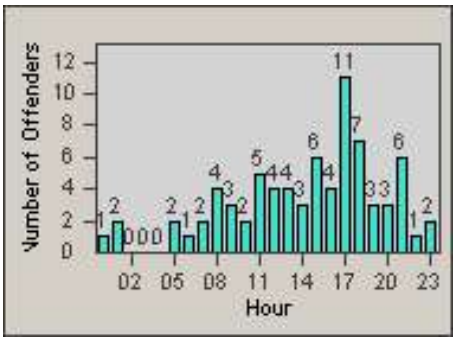

Redflex Redlight Offender Statistics

CONTRACT: Gardena
 DATE FROM: 1/Jul/2010

LOCATION: GAR-ROBU-03 Rosecrans Ave
 DATE TO: 31/Jul/2010

LANE 1

LANE 2

LANE 3

Redflex Redlight Offender Statistics

CONTRACT: Gardena
 DATE FROM: 1/Jul/2010