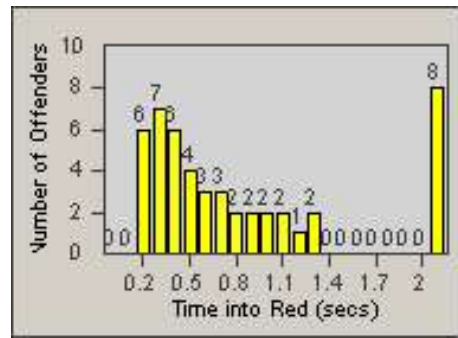

Redflex Redlight Offender Statistics

CONTRACT: Gardena
 DATE FROM: 1/Jul/2010

LOCATION: GAR-ROBU-03 Rosecrans Ave
 DATE TO: 31/Jul/2010

LANE 1

LANE 2

LANE 3

Redflex Redlight Offender Statistics

CONTRACT: Gardena
 DATE FROM: 1/Jul/2010