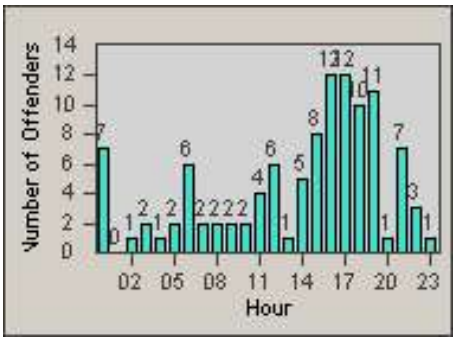

Redflex Redlight Offender Statistics

CONTRACT: Gardena
 DATE FROM: 1/Jul/2010

LOCATION: GAR-ROBU-03 Rosecrans Ave
 DATE TO: 31/Jul/2010

LANE 1

LANE 2

LANE 3

Redflex Redlight Offender Statistics

CONTRACT: Gardena
 DATE FROM: 1/Jul/2010