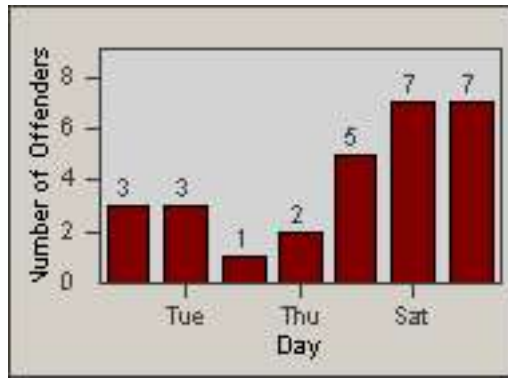

Redflex Redlight Offender Statistics

CONTRACT: Glendale
DATE FROM: 01-Oct-2011

LOCATION: GLE-LFSF-01 Los Feliz Road and San Fernando Road
DATE TO: 31-Oct-2011

LANE 1

LANE 2

LANE 3