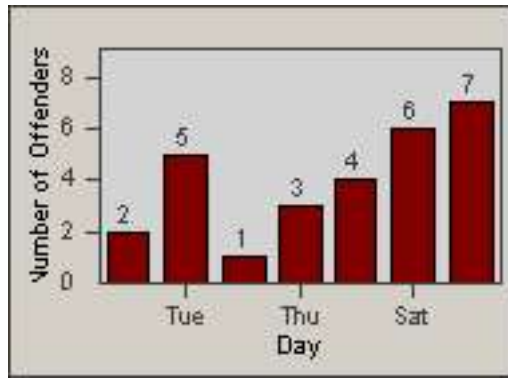

Redflex Redlight Offender Statistics

CONTRACT: Glendale
DATE FROM: 01-Oct-2011

LOCATION: GLE-LFSF-01 Los Feliz Road and San Fernando Road
DATE TO: 31-Oct-2011

LANE 1