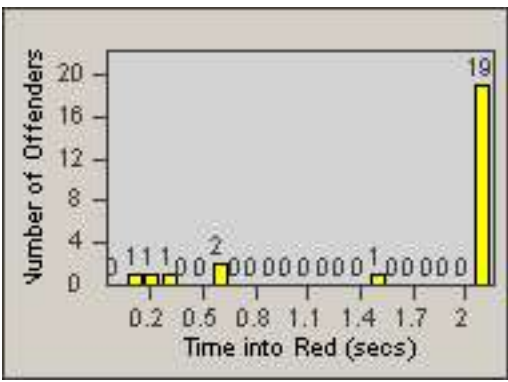

Redflex Redlight Offender Statistics

CONTRACT: Glendale
DATE FROM: 01-Oct-2011

LOCATION: GLE-LFSF-01 Los Feliz Road and San Fernando Road
DATE TO: 31-Oct-2011

LANE 1

LANE 2

LANE 3