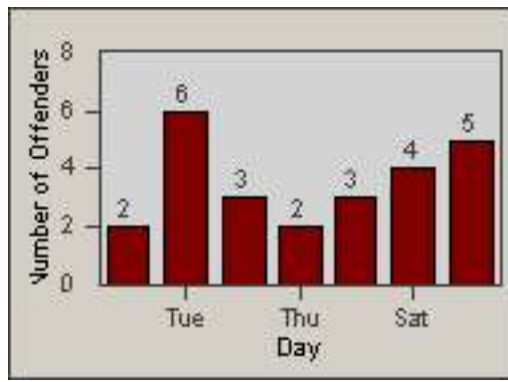

Redflex Redlight Offender Statistics

CONTRACT: Glendale
DATE FROM: 01-Oct-2011

LOCATION: GLE-LFSF-01 Los Feliz Road and San Fernando Road
DATE TO: 31-Oct-2011

LANE 1

LANE 2

LANE 3