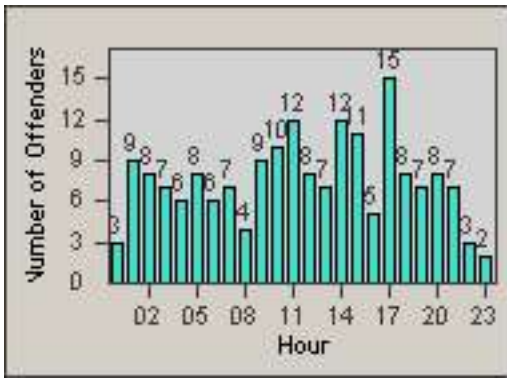

Redflex Redlight Offender Statistics

CONTRACT: Glendale
DATE FROM: 01-Oct-2011

LOCATION: GLE-LFSF-01 Los Feliz Road and San Fernando Road
DATE TO: 31-Oct-2011

LANE 4