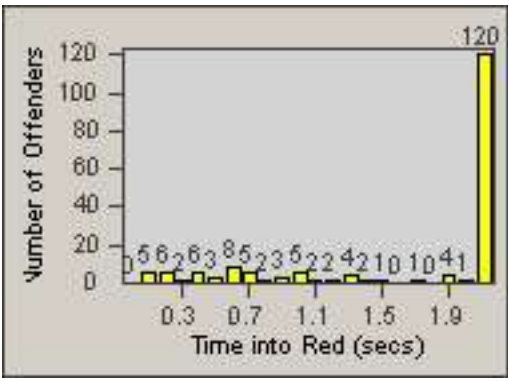

Redflex Redlight Offender Statistics

CONTRACT: Glendale
DATE FROM: 01-Oct-2011

LOCATION: GLE-LFSF-01 Los Feliz Road and San Fernando Road
DATE TO: 31-Oct-2011

LANE 4