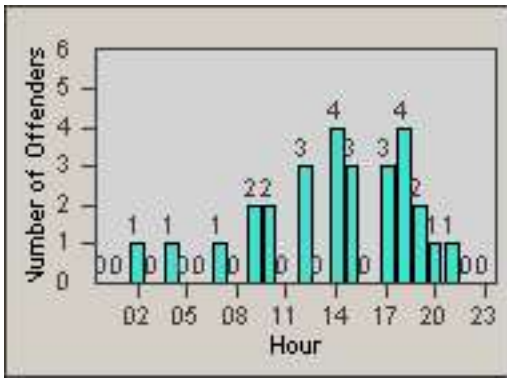

Redflex Redlight Offender Statistics

CONTRACT: Glendale
DATE FROM: 01-Oct-2011

LOCATION: GLE-LFSF-01 Los Feliz Road and San Fernando Road
DATE TO: 31-Oct-2011

LANE 1