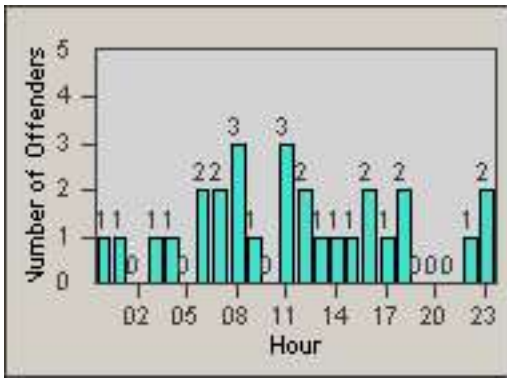

Redflex Redlight Offender Statistics

CONTRACT: Glendale
DATE FROM: 01-Oct-2011

LOCATION: GLE-LFSF-01 Los Feliz Road and San Fernando Road
DATE TO: 31-Oct-2011

LANE 1

LANE 2

LANE 3