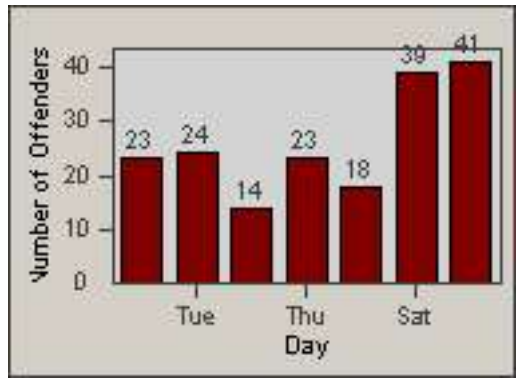

Redflex Redlight Offender Statistics

CONTRACT: Glendale
DATE FROM: 01-Oct-2011

LOCATION: GLE-LFSF-01 Los Feliz Road and San Fernando Road
DATE TO: 31-Oct-2011

LANE 4