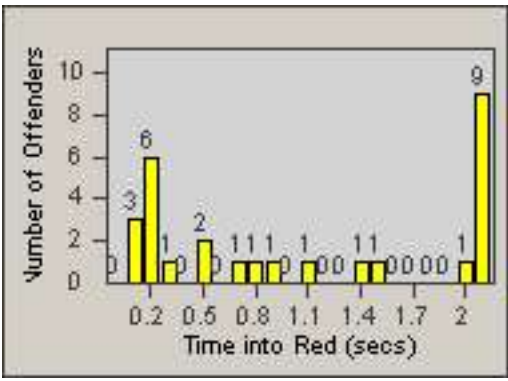

Redflex Redlight Offender Statistics

CONTRACT: Glendale
DATE FROM: 01-Oct-2011

LOCATION: GLE-LFSF-01 Los Feliz Road and San Fernando Road
DATE TO: 31-Oct-2011

LANE 1

LANE 2

LANE 3