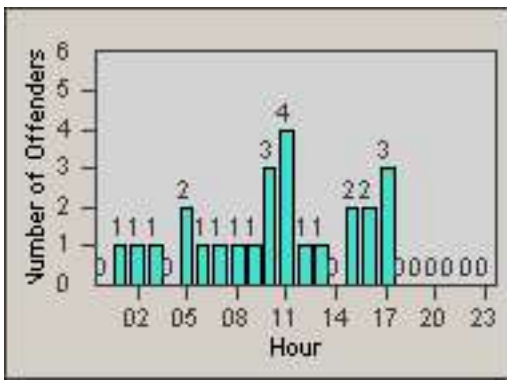

Redflex Redlight Offender Statistics

CONTRACT: Glendale
DATE FROM: 01-Oct-2011

LOCATION: GLE-LFSF-01 Los Feliz Road and San Fernando Road
DATE TO: 31-Oct-2011

LANE 1

LANE 2

LANE 3