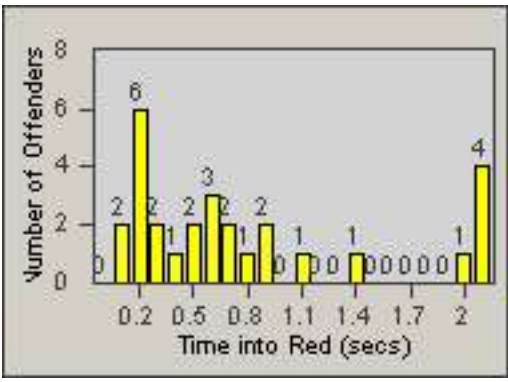

Redflex Redlight Offender Statistics

CONTRACT: Glendale
DATE FROM: 01-Oct-2011

LOCATION: GLE-LFSF-01 Los Feliz Road and San Fernando Road
DATE TO: 31-Oct-2011

LANE 1