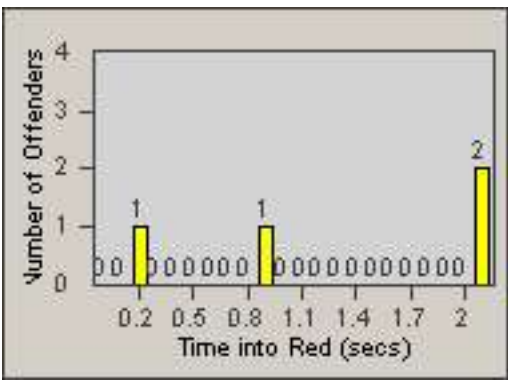

Redflex Redlight Offender Statistics

CONTRACT: Glendale
 DATE FROM: 01-Oct-2011

LOCATION: GLE-MOVE-01 Mountain St and Verdugo Rd
 DATE TO: 31-Oct-2011

LANE 1

LANE 2

LANE 3

Redflex Redlight Offender Statistics