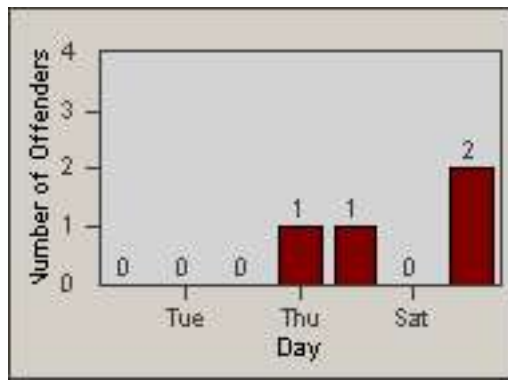

Redflex Redlight Offender Statistics

CONTRACT: Glendale
 DATE FROM: 01-Oct-2011

LOCATION: GLE-MOVE-01 Mountain St and Verdugo Rd
 DATE TO: 31-Oct-2011

LANE 1

LANE 2

LANE 3

Redflex Redlight Offender Statistics