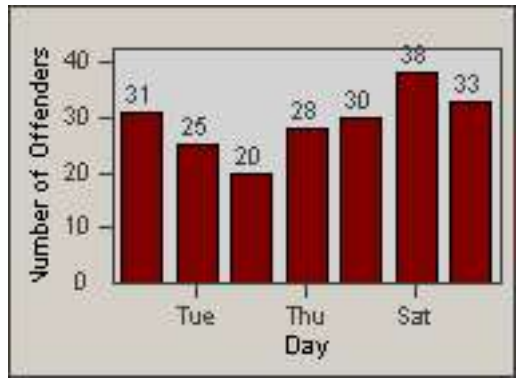

Redflex Redlight Offender Statistics

CONTRACT: Glendale
DATE FROM: 01-Oct-2011

LOCATION: GLE-MOVE-01 Mountain St and Verdugo Rd
DATE TO: 31-Oct-2011

LANE 4