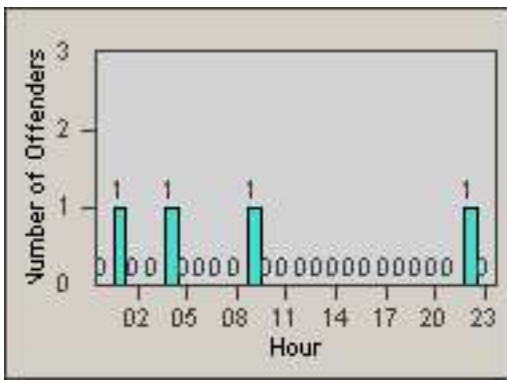

Redflex Redlight Offender Statistics

CONTRACT: Glendale
 DATE FROM: 01-Oct-2011

LOCATION: GLE-MOVE-01 Mountain St and Verdugo Rd
 DATE TO: 31-Oct-2011

LANE 1

LANE 2

LANE 3

Redflex Redlight Offender Statistics