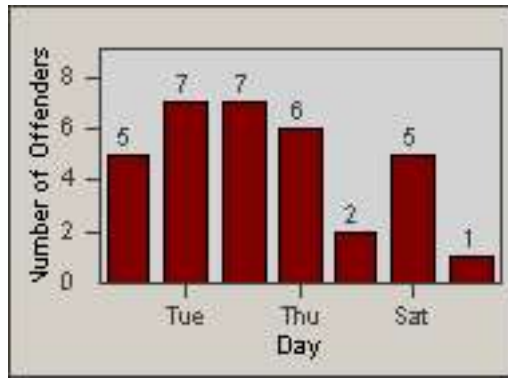

Redflex Redlight Offender Statistics

CONTRACT: Glendale
 DATE FROM: 01-Oct-2011

LOCATION: GLE-MOVE-01 Mountain St and Verdugo Rd
 DATE TO: 31-Oct-2011

LANE 1

LANE 2

LANE 3

Redflex Redlight Offender Statistics