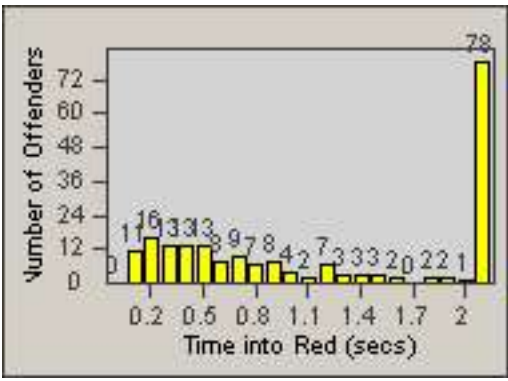

Redflex Redlight Offender Statistics

CONTRACT: Glendale
DATE FROM: 01-Oct-2011

LOCATION: GLE-MOVE-01 Mountain St and Verdugo Rd
DATE TO: 31-Oct-2011

LANE 4