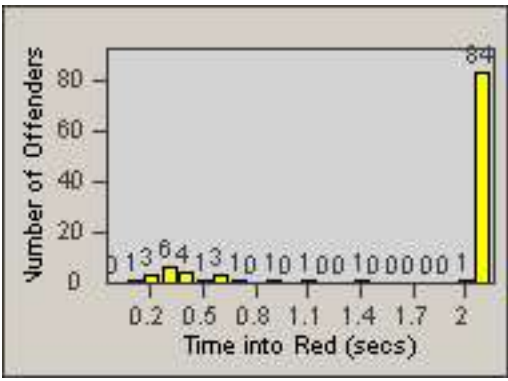

Redflex Redlight Offender Statistics

CONTRACT: Glendale
 DATE FROM: 01-Oct-2011

LOCATION: GLE-MOVE-01 Mountain St and Verdugo Rd
 DATE TO: 31-Oct-2011

LANE 1

LANE 2

LANE 3

Redflex Redlight Offender Statistics