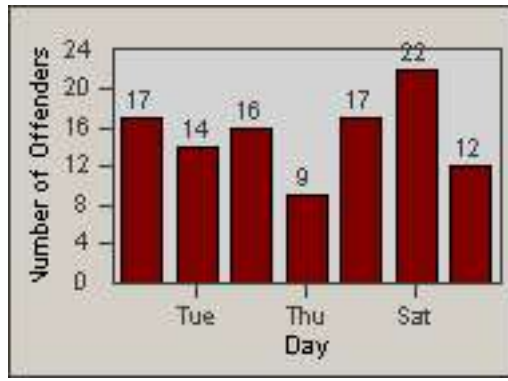

Redflex Redlight Offender Statistics

CONTRACT: Glendale
 DATE FROM: 01-Oct-2011

LOCATION: GLE-MOVE-01 Mountain St and Verdugo Rd
 DATE TO: 31-Oct-2011

LANE 1

LANE 2

LANE 3

Redflex Redlight Offender Statistics