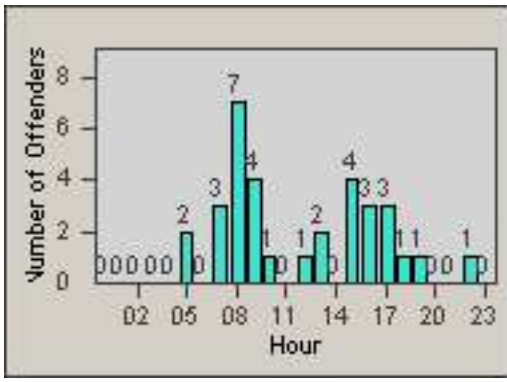

Redflex Redlight Offender Statistics

CONTRACT: Glendale
 DATE FROM: 01-Oct-2011

LOCATION: GLE-MOVE-01 Mountain St and Verdugo Rd
 DATE TO: 31-Oct-2011

LANE 1

LANE 2

LANE 3

Redflex Redlight Offender Statistics