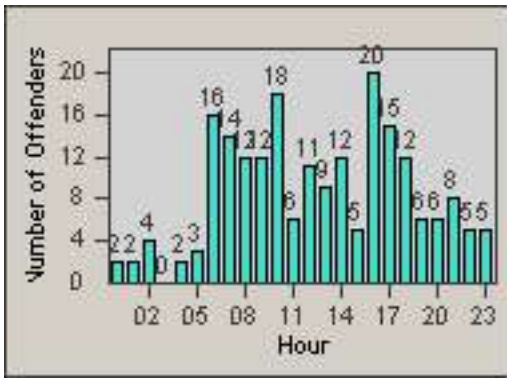

Redflex Redlight Offender Statistics

CONTRACT: Glendale
DATE FROM: 01-Oct-2011

LOCATION: GLE-MOVE-01 Mountain St and Verdugo Rd
DATE TO: 31-Oct-2011

LANE 4