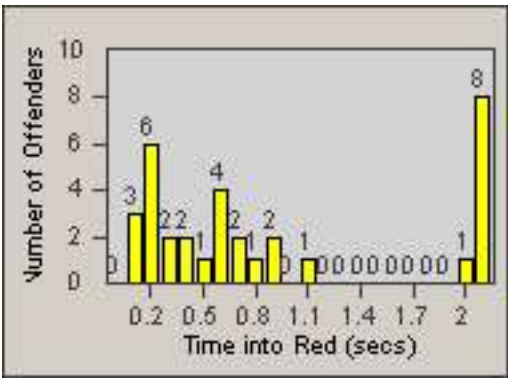

Redflex Redlight Offender Statistics

CONTRACT: Glendale
 DATE FROM: 01-Oct-2011

LOCATION: GLE-MOVE-01 Mountain St and Verdugo Rd
 DATE TO: 31-Oct-2011

LANE 1

LANE 2

LANE 3

Redflex Redlight Offender Statistics