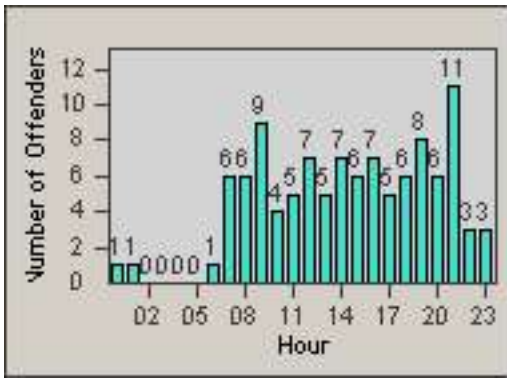

Redflex Redlight Offender Statistics

CONTRACT: Glendale
 DATE FROM: 01-Oct-2011

LOCATION: GLE-MOVE-01 Mountain St and Verdugo Rd
 DATE TO: 31-Oct-2011

LANE 1

LANE 2

LANE 3

Redflex Redlight Offender Statistics