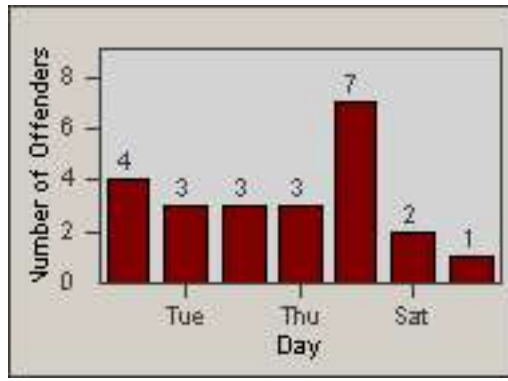

Redflex Redlight Offender Statistics

CONTRACT: Glendale
 DATE FROM: 01-Oct-2011

LOCATION: GLE-SFLF-01 Los Feliz Road and San Fernando Road
 DATE TO: 31-Oct-2011

LANE 1

LANE 2

LANE 3

Redflex Redlight Offender Statistics

CONTRACT: Glendale
 DATE FROM: 01-Oct-2011

LOCATION: GLE-SFLF-01 Los Feliz Road and San Fernando Road
 DATE TO: 31-Oct-2011

LANE 4

LANE TOTAL