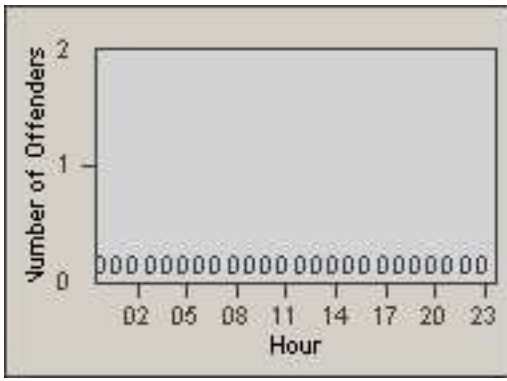

Redflex Redlight Offender Statistics

CONTRACT: Glendale
DATE FROM: 01-Oct-2011

LOCATION: GLE-SFLF-01 Los Feliz Road and San Fernando Road
DATE TO: 31-Oct-2011

LANE 4