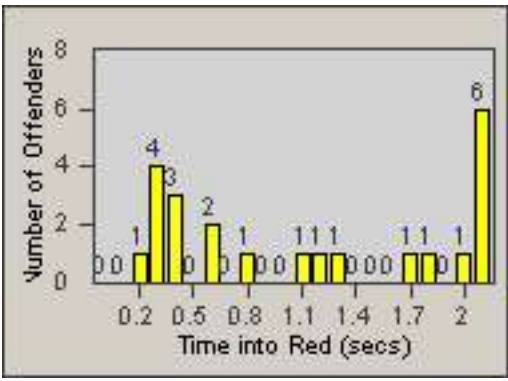

Redflex Redlight Offender Statistics

CONTRACT: Glendale
 DATE FROM: 01-Oct-2011

LOCATION: GLE-SFLF-01 Los Feliz Road and San Fernando Road
 DATE TO: 31-Oct-2011

LANE 1

LANE 2

LANE 3

Redflex Redlight Offender Statistics