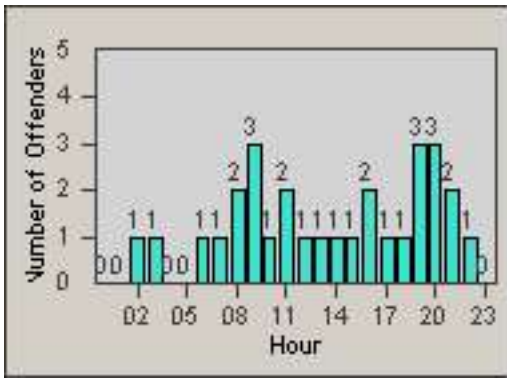

Redflex Redlight Offender Statistics

CONTRACT: Glendale
 DATE FROM: 01-Oct-2011

LOCATION: GLE-SFLF-01 Los Feliz Road and San Fernando Road
 DATE TO: 31-Oct-2011

LANE 1

LANE 2

LANE 3

Redflex Redlight Offender Statistics

CONTRACT: Glendale
 DATE FROM: 01-Oct-2011

LOCATION: GLE-SFLF-01 Los Feliz Road and San Fernando Road
 DATE TO: 31-Oct-2011

LANE 4

LANE TOTAL