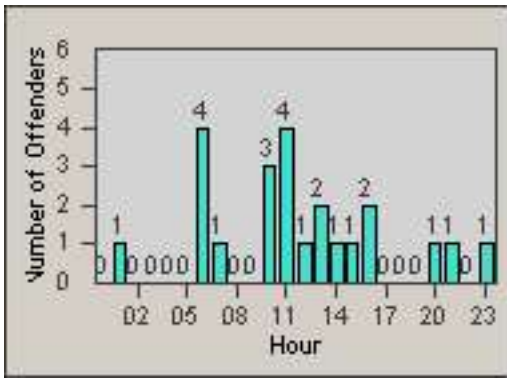

Redflex Redlight Offender Statistics

CONTRACT: Glendale
 DATE FROM: 01-Oct-2011

LOCATION: GLE-SFLF-01 Los Feliz Road and San Fernando Road
 DATE TO: 31-Oct-2011

LANE 1

LANE 2

LANE 3

Redflex Redlight Offender Statistics

CONTRACT: Glendale
 DATE FROM: 01-Oct-2011

LOCATION: GLE-SFLF-01 Los Feliz Road and San Fernando Road
 DATE TO: 31-Oct-2011

LANE 4

LANE TOTAL