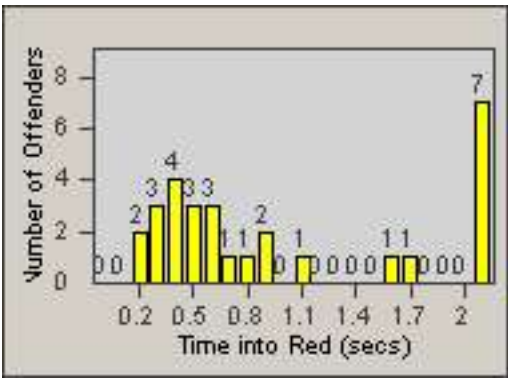

Redflex Redlight Offender Statistics

CONTRACT: Glendale
 DATE FROM: 01-Oct-2011

LOCATION: GLE-SFLF-01 Los Feliz Road and San Fernando Road
 DATE TO: 31-Oct-2011

LANE 1

LANE 2

LANE 3

Redflex Redlight Offender Statistics