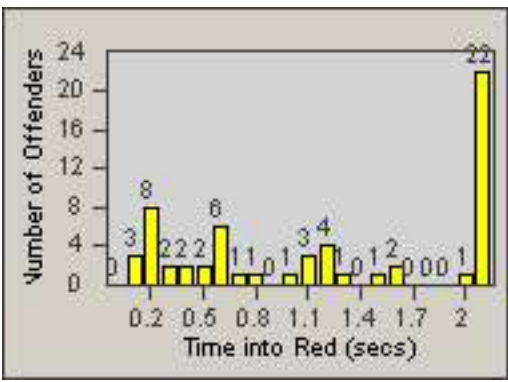

Redflex Redlight Offender Statistics

CONTRACT: Glendale
 DATE FROM: 01-Oct-2011

LOCATION: GLE-SFLF-01 Los Feliz Road and San Fernando Road
 DATE TO: 31-Oct-2011

LANE 1

LANE 2

LANE 3

Redflex Redlight Offender Statistics

CONTRACT: Glendale
 DATE FROM: 01-Oct-2011

LOCATION: GLE-SFLF-01 Los Feliz Road and San Fernando Road
 DATE TO: 31-Oct-2011

LANE 4

LANE TOTAL