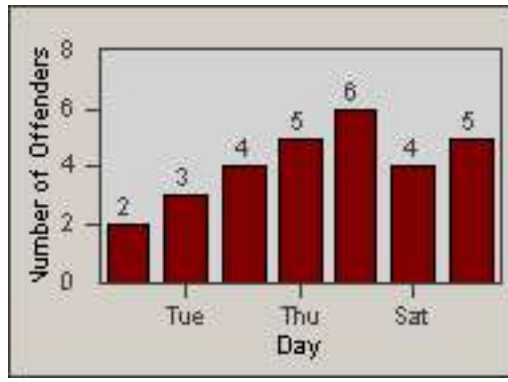

Redflex Redlight Offender Statistics

CONTRACT: Glendale
 DATE FROM: 01-Oct-2011

LOCATION: GLE-SFLF-01 Los Feliz Road and San Fernando Road
 DATE TO: 31-Oct-2011

LANE 1

LANE 2

LANE 3

Redflex Redlight Offender Statistics

CONTRACT: Glendale
 DATE FROM: 01-Oct-2011

LOCATION: GLE-SFLF-01 Los Feliz Road and San Fernando Road
 DATE TO: 31-Oct-2011

LANE 4

LANE TOTAL