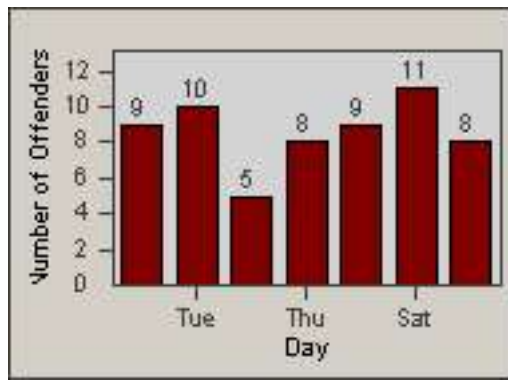

Redflex Redlight Offender Statistics

CONTRACT: Glendale
 DATE FROM: 01-Oct-2011

LOCATION: GLE-SFLF-01 Los Feliz Road and San Fernando Road
 DATE TO: 31-Oct-2011

LANE 1

LANE 2

LANE 3

Redflex Redlight Offender Statistics