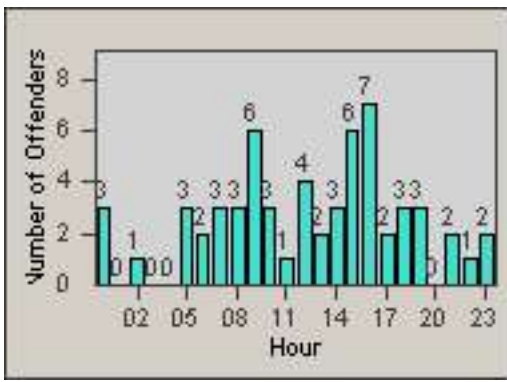

Redflex Redlight Offender Statistics

CONTRACT: Glendale
 DATE FROM: 01-Oct-2011

LOCATION: GLE-SFLF-01 Los Feliz Road and San Fernando Road
 DATE TO: 31-Oct-2011

LANE 1

LANE 2

LANE 3

Redflex Redlight Offender Statistics

CONTRACT: Glendale
 DATE FROM: 01-Oct-2011

LOCATION: GLE-SFLF-01 Los Feliz Road and San Fernando Road
 DATE TO: 31-Oct-2011

LANE 4

LANE TOTAL