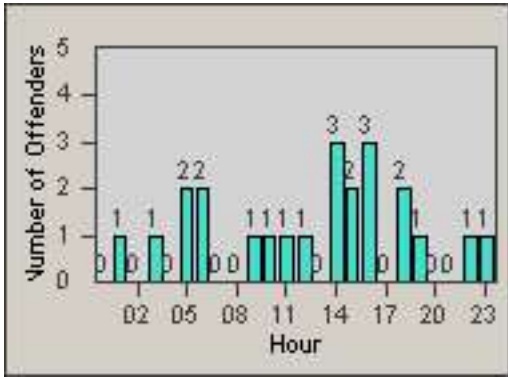

Redflex Redlight Offender Statistics

CONTRACT: Hawthorne
DATE FROM: 01-Jun-2014

LOCATION: HA-HAES-01 Hawthorne Blvd
DATE TO: 30-Jun-2014

LANE 4

LANE TOTAL