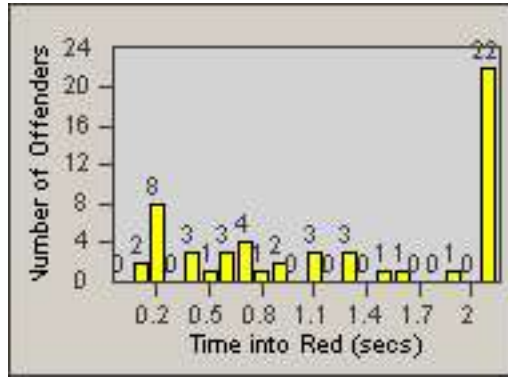

Redflex Redlight Offender Statistics

CONTRACT: Hawthorne   LOCATION: HA-HAIM-01 Intersection Hawthorne
DATE FROM: 01-Jun-2014   DATE TO: 30-Jun-2014

LANE 4

LANE TOTAL