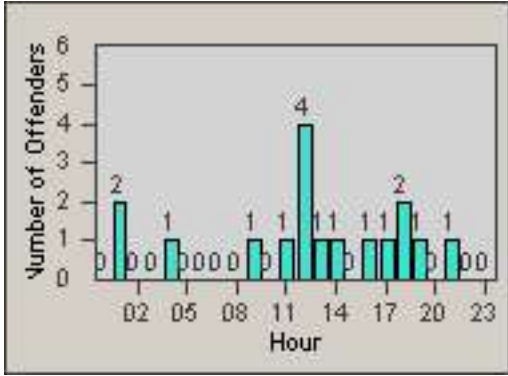

Redflex Redlight Offender Statistics

CONTRACT: Hawthorne
 DATE FROM: 01-Jun-2014

LOCATION: HA-HAIM-01 Intersection Hawthorne
 DATE TO: 30-Jun-2014

LANE 1

LANE 2

LANE 3

Redflex Redlight Offender Statistics

CONTRACT: Hawthorne LOCATION: HA-HAIM-01 Intersection Hawthorne
 DATE FROM: 01-Jun-2014 DATE TO: 30-Jun-2014