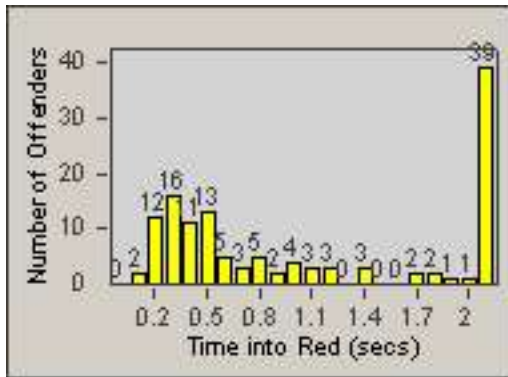

LANE 1

LANE 2

LANE 3

Redflex Redlight Offender Statistics

CONTRACT: Hawthorne LOCATION: HA-IMFR-01 Intersection Imperial
 DATE FROM: 01-Jun-2014 DATE TO: 30-Jun-2014

LANE 4

LANE TOTAL

Redflex Redlight Offender Statistics

CONTRACT: Hawthorne LOCATION: HA-IMFR-01 Intersection Imperial
 DATE FROM: 01-Jun-2014 DATE TO: 30-Jun-2014

Redflex Redlight Offender Statistics

CONTRACT: Hawthorne
 DATE FROM: 01-Jun-2014

LOCATION: HA-ROHI-01 Rosecrans
 DATE TO: 30-Jun-2014