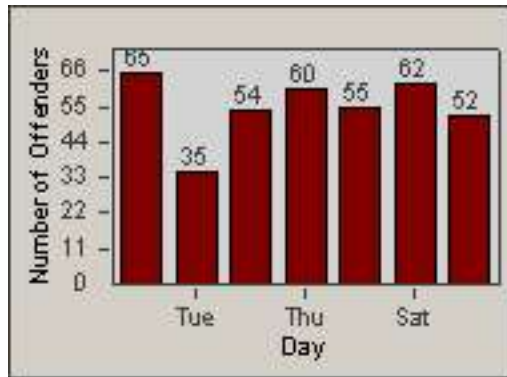

Redflex Redlight Offender Statistics

CONTRACT: Hawthorne   LOCATION: HA-HIRO-01 Hindry
DATE FROM: 01-Jun-2014   DATE TO: 30-Jun-2014