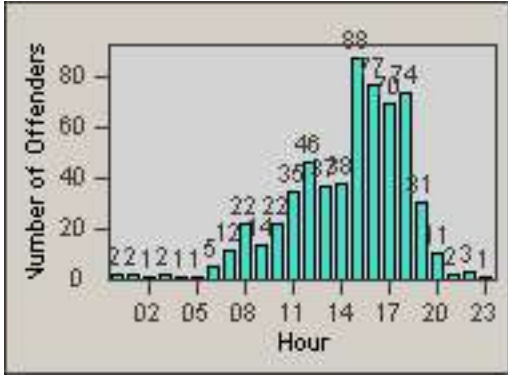

CONTRACT: Hawthorne LOCATION: HA-IMFR-01 Intersection Imperial
 DATE FROM: 01-Jun-2014 DATE TO: 30-Jun-2014

Redflex Redlight Offender Statistics

CONTRACT: Hawthorne
 DATE FROM: 01-Jun-2014

LOCATION: HA-ROHI-01 Rosecrans
 DATE TO: 30-Jun-2014

LANE 1

LANE 2

LANE 3

Redflex Redlight Offender Statistics

CONTRACT: Hawthorne LOCATION: HA-ROHI-01 Rosecrans
DATE FROM: 01-Jun-2014 DATE TO: 30-Jun-2014

LANE 4

LANE TOTAL

Redflex Redlight Offender Statistics