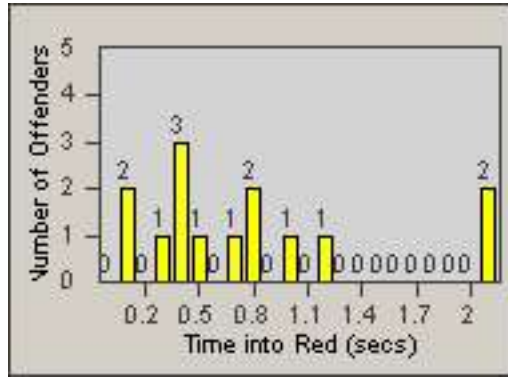

Redflex Redlight Offender Statistics

CONTRACT: Hawthorne
DATE FROM: 01-Jun-2014

LOCATION: HA-HAIM-03 Intersection Hawthorne
DATE TO: 30-Jun-2014

LANE 4

LANE TOTAL