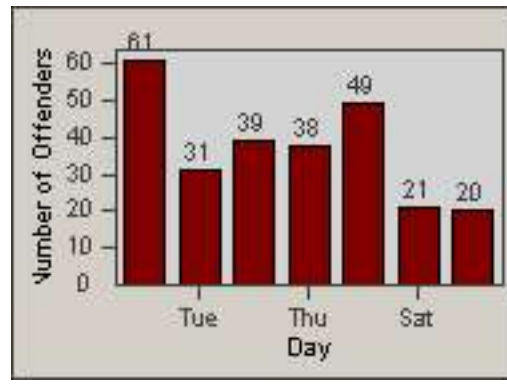

Redflex Redlight Offender Statistics

CONTRACT: Hawthorne
DATE FROM: 01-Jun-2014

LOCATION: HA-HAIM-01 Intersection Hawthorne
DATE TO: 30-Jun-2014

LANE 1

LANE 2