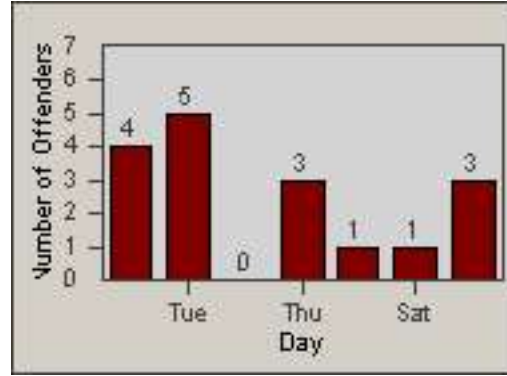

Redflex Redlight Offender Statistics

CONTRACT: Hawthorne
 DATE FROM: 01-Jun-2014

LOCATION: HA-HAIM-01 Intersection Hawthorne
 DATE TO: 30-Jun-2014

LANE 1

LANE 2

LANE 3

Redflex Redlight Offender Statistics

CONTRACT: Hawthorne LOCATION: HA-HAIM-01 Intersection Hawthorne
 DATE FROM: 01-Jun-2014 DATE TO: 30-Jun-2014