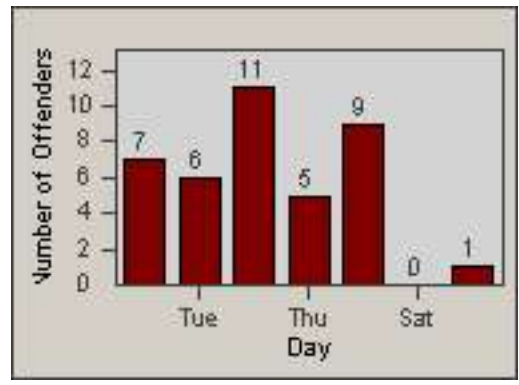

Redflex Redlight Offender Statistics

CONTRACT: Hawthorne
 DATE FROM: 01-Jun-2014

LOCATION: HA-HAES-01 Hawthorne Blvd
 DATE TO: 30-Jun-2014

LANE 1

LANE 2

LANE 3

Redflex Redlight Offender Statistics

CONTRACT: Hawthorne
 DATE FROM: 01-Jun-2014