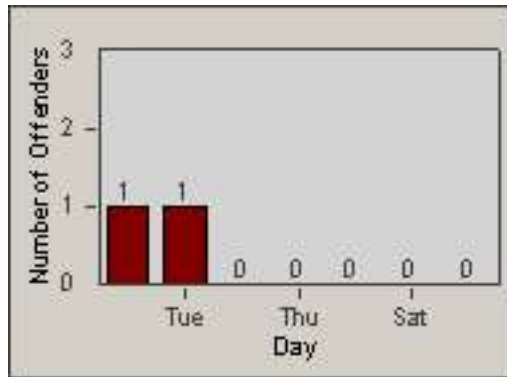

Redflex Redlight Offender Statistics

CONTRACT: Hawthorne
DATE FROM: 01-Jun-2014

LOCATION: HA-HAES-03 Hawthorne Blvd
DATE TO: 30-Jun-2014

LANE 4