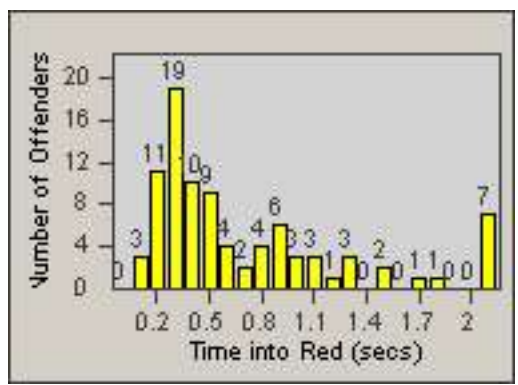

Redflex Redlight Offender Statistics

CONTRACT: Hawthorne
 DATE FROM: 01-Jun-2014

LOCATION: HA-HAES-01 Hawthorne Blvd
 DATE TO: 30-Jun-2014

LANE 1

LANE 2

LANE 3

Redflex Redlight Offender Statistics

CONTRACT: Hawthorne
 DATE FROM: 01-Jun-2014