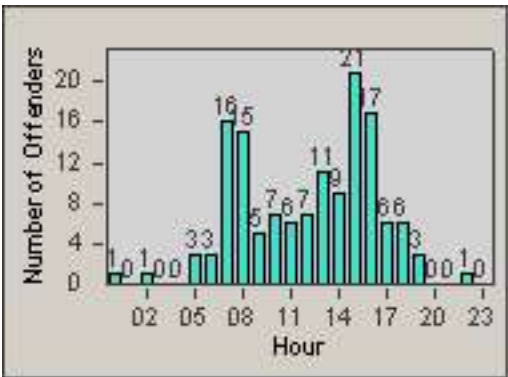

LOCATION: HA-HAES-03 Hawthorne Blvd
 DATE TO: 30-Jun-2014

LANE 4

LANE TOTAL

Redflex Redlight Offender Statistics

CONTRACT: Hawthorne LOCATION: HA-HAES-03 Hawthorne Blvd
 DATE FROM: 01-Jun-2014 DATE TO: 30-Jun-2014

Redflex Redlight Offender Statistics

CONTRACT: Hawthorne
 DATE FROM: 01-Jun-2014

LOCATION: HA-HAIM-01 Intersection Hawthorne
 DATE TO: 30-Jun-2014

LANE 1

LANE 2

LANE 3

Redflex Redlight Offender Statistics

CONTRACT: Hawthorne LOCATION: HA-HAIM-01 Intersection Hawthorne
 DATE FROM: 01-Jun-2014 DATE TO: 30-Jun-2014