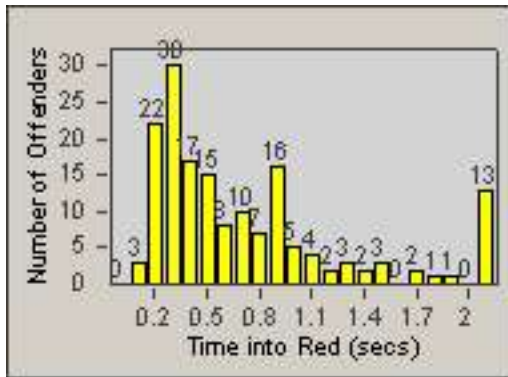

LOCATION: HA-HAES-01 Hawthorne Blvd
 DATE TO: 30-Jun-2014

LANE 4

LANE TOTAL

Redflex Redlight Offender Statistics

CONTRACT: Hawthorne
 DATE FROM: 01-Jun-2014

LOCATION: HA-HAES-01 Hawthorne Blvd
 DATE TO: 30-Jun-2014

Redflex Redlight Offender Statistics

CONTRACT: Hawthorne
 DATE FROM: 01-Jun-2014

LOCATION: HA-HAES-03 Hawthorne Blvd
 DATE TO: 30-Jun-2014

LANE 1

LANE 2

LANE 3

Redflex Redlight Offender Statistics

CONTRACT: Hawthorne
 DATE FROM: 01-Jun-2014