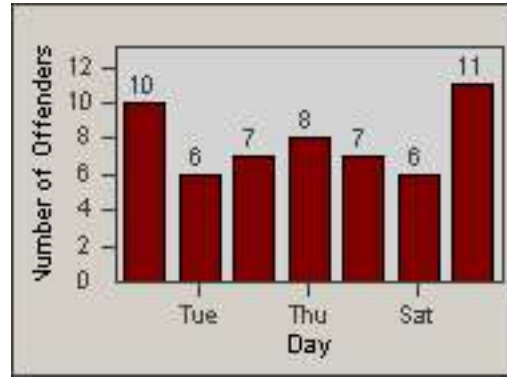

Redflex Redlight Offender Statistics

CONTRACT: Hawthorne   LOCATION: HA-HAIM-01 Intersection Hawthorne
DATE FROM: 01-Jun-2014   DATE TO: 30-Jun-2014

LANE 4

LANE TOTAL