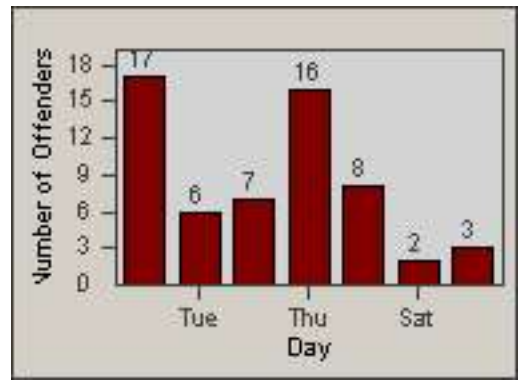

Redflex Redlight Offender Statistics

CONTRACT: Hawthorne
DATE FROM: 01-Jun-2014

LOCATION: HA-HAES-03 Hawthorne Blvd
DATE TO: 30-Jun-2014

LANE 1

LANE 2