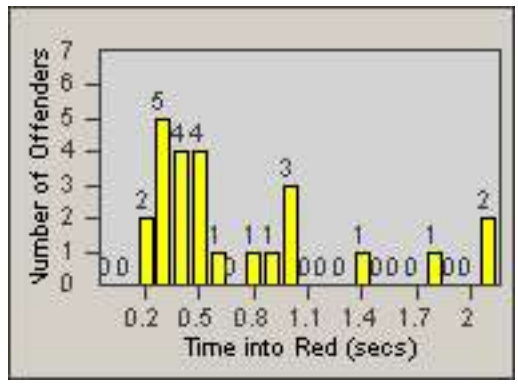

CONTRACT: Hawthorne LOCATION: HA-HIRO-01 Hindry
 DATE FROM: 01-Jun-2014 DATE TO: 30-Jun-2014

Redflex Redlight Offender Statistics

CONTRACT: Hawthorne LOCATION: HA-IMFR-01 Intersection Imperial
 DATE FROM: 01-Jun-2014 DATE TO: 30-Jun-2014

LANE 1

LANE 2

LANE 3

Redflex Redlight Offender Statistics

CONTRACT: Hawthorne LOCATION: HA-IMFR-01 Intersection Imperial
 DATE FROM: 01-Jun-2014 DATE TO: 30-Jun-2014

LANE 4

LANE TOTAL

Redflex Redlight Offender Statistics