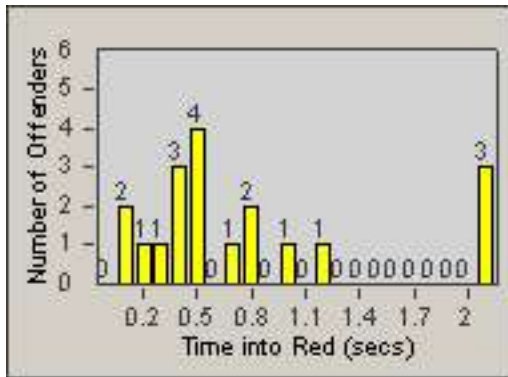

LANE 4

LANE TOTAL

Redflex Redlight Offender Statistics

CONTRACT: Hawthorne LOCATION: HA-HAIM-03 Intersection Hawthorne
 DATE FROM: 01-Jun-2014 DATE TO: 30-Jun-2014

Redflex Redlight Offender Statistics

CONTRACT: Hawthorne LOCATION: HA-HIRO-01 Hindry
 DATE FROM: 01-Jun-2014 DATE TO: 30-Jun-2014