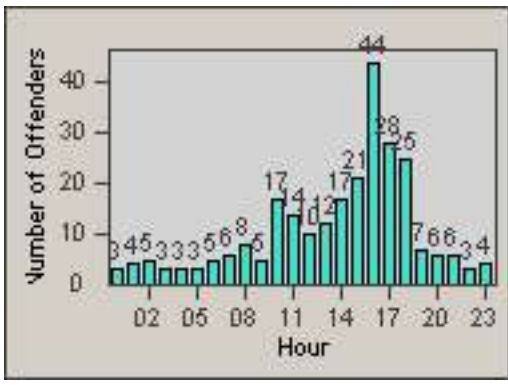

Redflex Redlight Offender Statistics

CONTRACT: Hawthorne
DATE FROM: 01-Jun-2014

LOCATION: HA-HAIM-01 Intersection Hawthorne
DATE TO: 30-Jun-2014

LANE 1

LANE 2