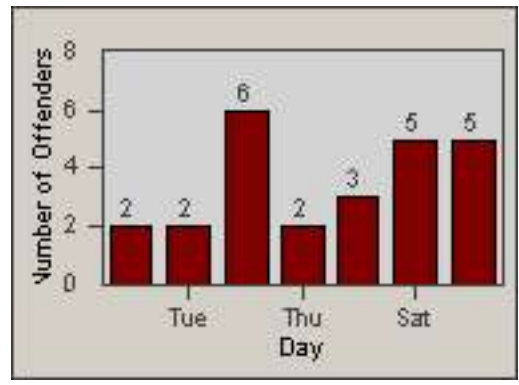

Redflex Redlight Offender Statistics

CONTRACT: Hawthorne   LOCATION: HA-IMFR-01 Intersection Imperial
DATE FROM: 01-Jun-2014   DATE TO: 30-Jun-2014

LANE 1

LANE 2