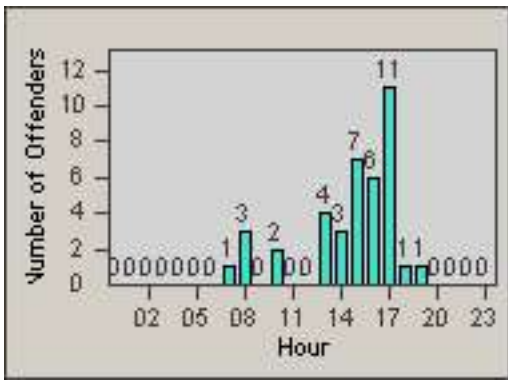

Redflex Redlight Offender Statistics

CONTRACT: Hawthorne
 DATE FROM: 01-Jun-2014

LOCATION: HA-HAES-01 Hawthorne Blvd
 DATE TO: 30-Jun-2014

LANE 1

LANE 2

LANE 3

Redflex Redlight Offender Statistics

CONTRACT: Hawthorne
 DATE FROM: 01-Jun-2014