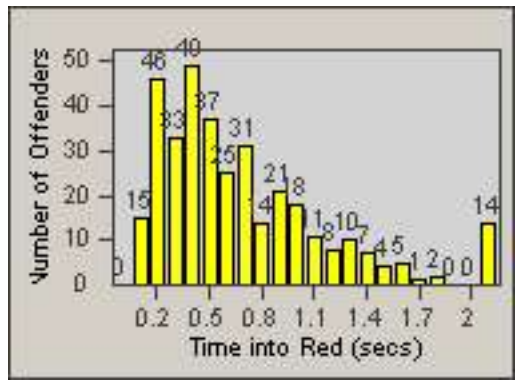

Redflex Redlight Offender Statistics

CONTRACT: Hawthorne
DATE FROM: 01-Jun-2014

LOCATION: HA-ROHI-01 Rosecrans
DATE TO: 30-Jun-2014

LANE 1

LANE 2