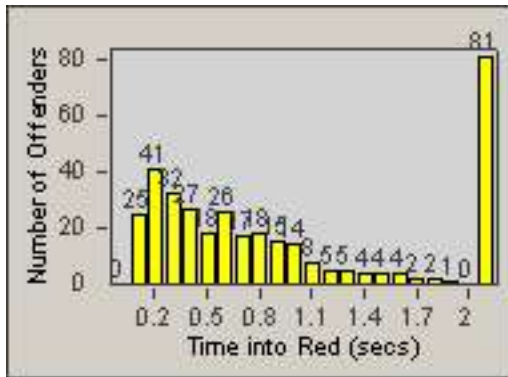

LANE 4

LANE TOTAL

Redflex Redlight Offender Statistics

CONTRACT: Hawthorne LOCATION: HA-HAIM-01 Intersection Hawthorne
 DATE FROM: 01-Jun-2014 DATE TO: 30-Jun-2014

Redflex Redlight Offender Statistics

CONTRACT: Hawthorne
DATE FROM: 01-Jun-2014