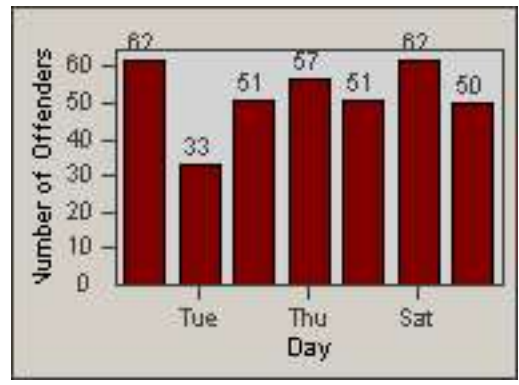

Redflex Redlight Offender Statistics

CONTRACT: Hawthorne   LOCATION: HA-HIRO-01 Hindry
DATE FROM: 01-Jun-2014   DATE TO: 30-Jun-2014

LANE 1

LANE 2