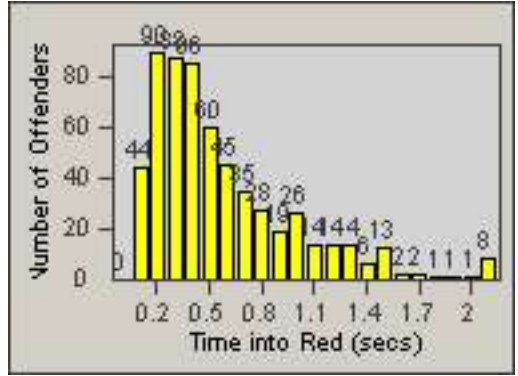

LANE 1

LANE 2

LANE 3

Redflex Redlight Offender Statistics

CONTRACT: Hawthorne LOCATION: HA-IMFR-01 Intersection Imperial
 DATE FROM: 01-Jun-2014 DATE TO: 30-Jun-2014

LANE 4

LANE TOTAL

Redflex Redlight Offender Statistics

CONTRACT: Hawthorne LOCATION: HA-IMFR-01 Intersection Imperial
 DATE FROM: 01-Jun-2014 DATE TO: 30-Jun-2014

Redflex Redlight Offender Statistics

CONTRACT: Hawthorne
 DATE FROM: 01-Jun-2014

LOCATION: HA-ROHI-01 Rosecrans
 DATE TO: 30-Jun-2014

LANE 1

LANE 2

LANE 3

Redflex Redlight Offender Statistics

CONTRACT: Hawthorne LOCATION: HA-ROHI-01 Rosecrans
DATE FROM: 01-Jun-2014 DATE TO: 30-Jun-2014

LANE 4

LANE TOTAL

Redflex Redlight Offender Statistics