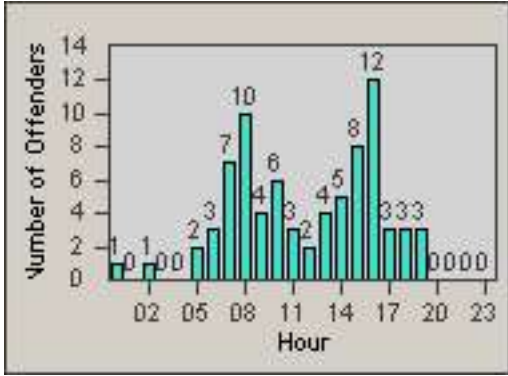

Redflex Redlight Offender Statistics

CONTRACT: Hawthorne
 DATE FROM: 01-Jun-2014

LOCATION: HA-HAES-03 Hawthorne Blvd
 DATE TO: 30-Jun-2014

LANE 1

LANE 2

LANE 3

Redflex Redlight Offender Statistics

CONTRACT: Hawthorne
 DATE FROM: 01-Jun-2014