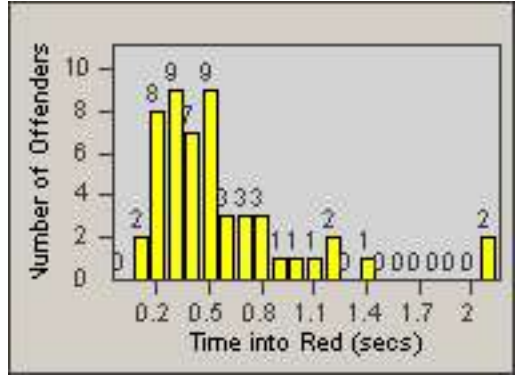

CONTRACT: Hawthorne LOCATION: HA-HIRO-01 Hindry
 DATE FROM: 01-Jun-2014 DATE TO: 30-Jun-2014

Redflex Redlight Offender Statistics

CONTRACT: Hawthorne LOCATION: HA-IMFR-01 Intersection Imperial
 DATE FROM: 01-Jun-2014 DATE TO: 30-Jun-2014

LANE 1

LANE 2

LANE 3

Redflex Redlight Offender Statistics

CONTRACT: Hawthorne LOCATION: HA-IMFR-01 Intersection Imperial
 DATE FROM: 01-Jun-2014 DATE TO: 30-Jun-2014

LANE 4

LANE TOTAL

Redflex Redlight Offender Statistics