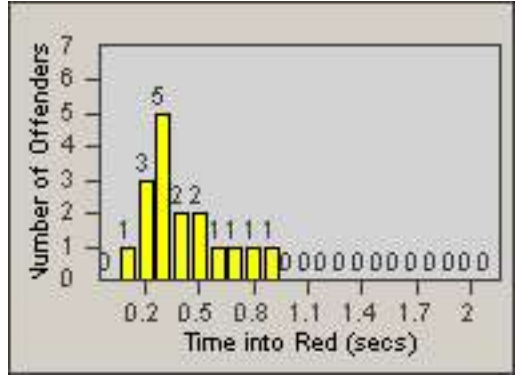

Redflex Redlight Offender Statistics

CONTRACT: Hawthorne
 DATE FROM: 01-Jun-2014

LOCATION: HA-HAIM-01 Intersection Hawthorne
 DATE TO: 30-Jun-2014

LANE 1

LANE 2

LANE 3

Redflex Redlight Offender Statistics

CONTRACT: Hawthorne LOCATION: HA-HAIM-01 Intersection Hawthorne
 DATE FROM: 01-Jun-2014 DATE TO: 30-Jun-2014