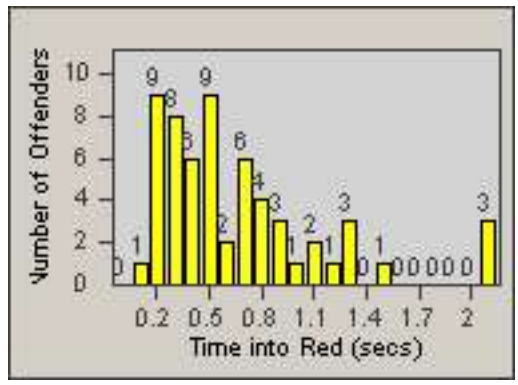

Redflex Redlight Offender Statistics

CONTRACT: Hawthorne
DATE FROM: 01-Jun-2014

LOCATION: HA-HAES-03 Hawthorne Blvd
DATE TO: 30-Jun-2014

LANE 1

LANE 2