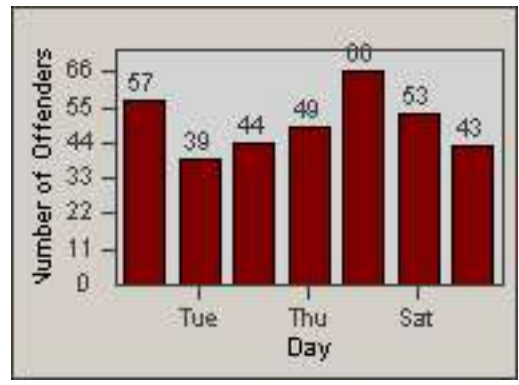

Redflex Redlight Offender Statistics

CONTRACT: Hawthorne
DATE FROM: 01-Jun-2014

LOCATION: HA-ROHI-01 Rosecrans
DATE TO: 30-Jun-2014

LANE 1

LANE 2