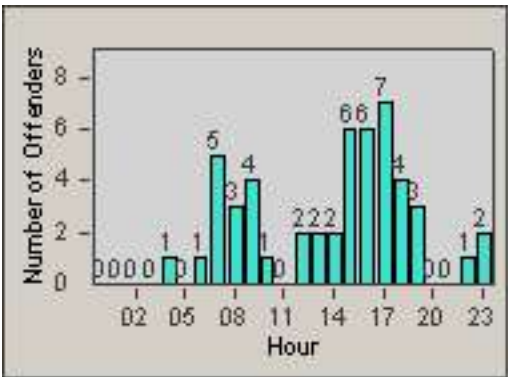

LANE 1

LANE 2

LANE 3

Redflex Redlight Offender Statistics

CONTRACT: Hawthorne LOCATION: HA-IMFR-01 Intersection Imperial
 DATE FROM: 01-Jun-2014 DATE TO: 30-Jun-2014

LANE 4

LANE TOTAL

Redflex Redlight Offender Statistics

CONTRACT: Hawthorne LOCATION: HA-IMFR-01 Intersection Imperial
 DATE FROM: 01-Jun-2014 DATE TO: 30-Jun-2014

Redflex Redlight Offender Statistics

CONTRACT: Hawthorne
 DATE FROM: 01-Jun-2014

LOCATION: HA-ROHI-01 Rosecrans
 DATE TO: 30-Jun-2014