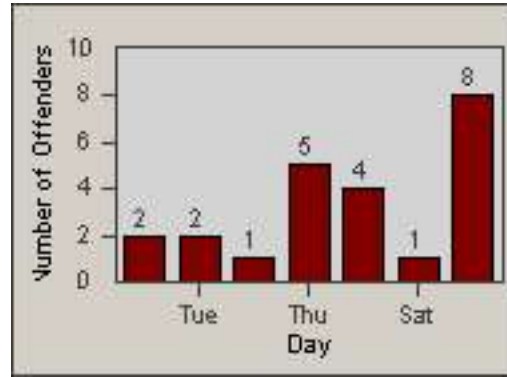

Redflex Redlight Offender Statistics

CONTRACT: Hawthorne
DATE FROM: 01-Jun-2014

LOCATION: HA-HAES-01 Hawthorne Blvd
DATE TO: 30-Jun-2014

LANE 4

LANE TOTAL