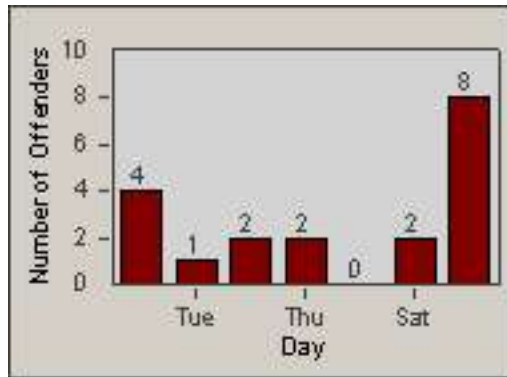

LANE 4

LANE TOTAL

Redflex Redlight Offender Statistics

CONTRACT: Hawthorne LOCATION: HA-HAIM-03 Intersection Hawthorne
 DATE FROM: 01-Jun-2014 DATE TO: 30-Jun-2014

Redflex Redlight Offender Statistics

CONTRACT: Hawthorne LOCATION: HA-HIRO-01 Hindry
 DATE FROM: 01-Jun-2014 DATE TO: 30-Jun-2014