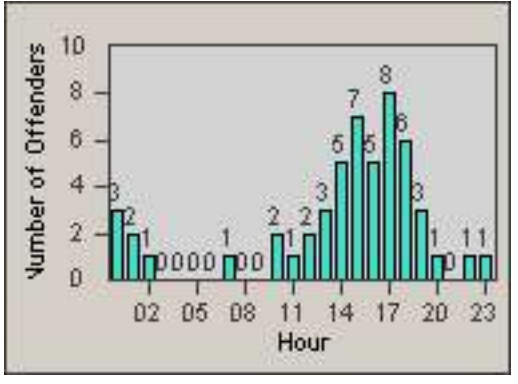

CONTRACT: Hawthorne LOCATION: HA-HIRO-01 Hindry
 DATE FROM: 01-Jun-2014 DATE TO: 30-Jun-2014

Redflex Redlight Offender Statistics

CONTRACT: Hawthorne LOCATION: HA-IMFR-01 Intersection Imperial
 DATE FROM: 01-Jun-2014 DATE TO: 30-Jun-2014

LANE 1

LANE 2

LANE 3

Redflex Redlight Offender Statistics

CONTRACT: Hawthorne LOCATION: HA-IMFR-01 Intersection Imperial
 DATE FROM: 01-Jun-2014 DATE TO: 30-Jun-2014

LANE 4

LANE TOTAL

Redflex Redlight Offender Statistics