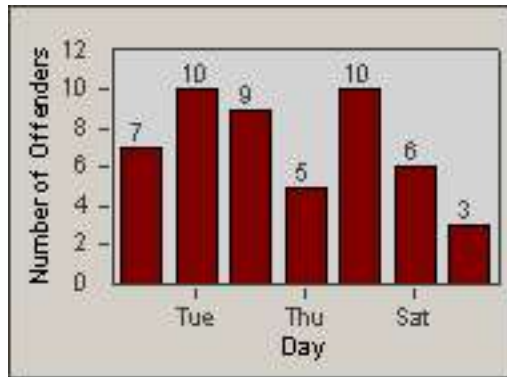

LANE 1

LANE 2

LANE 3

Redflex Redlight Offender Statistics

CONTRACT: Hawthorne LOCATION: HA-IMFR-01 Intersection Imperial
 DATE FROM: 01-Jun-2014 DATE TO: 30-Jun-2014

LANE 4

LANE TOTAL

Redflex Redlight Offender Statistics