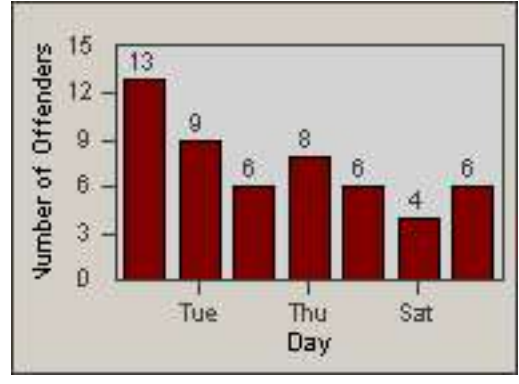

Redflex Redlight Offender Statistics

CONTRACT: Hawthorne   LOCATION: HA-IMFR-01 Intersection Imperial
DATE FROM: 01-Jun-2014   DATE TO: 30-Jun-2014

LANE 1

LANE 2

LANE 3