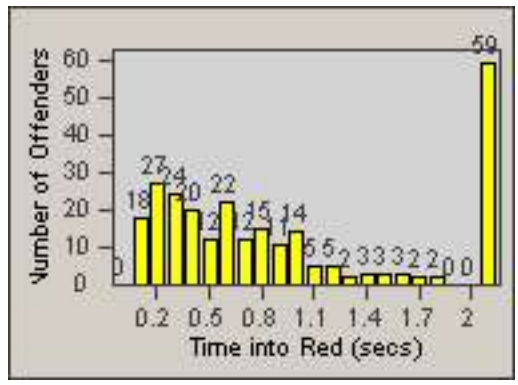

Redflex Redlight Offender Statistics

CONTRACT: Hawthorne
DATE FROM: 01-Jun-2014

LOCATION: HA-HAIM-01 Intersection Hawthorne
DATE TO: 30-Jun-2014

LANE 1

LANE 2