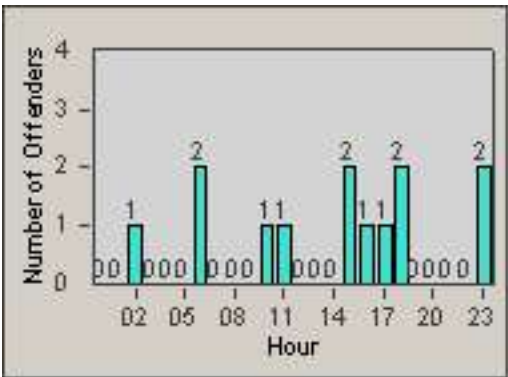

Redflex Redlight Offender Statistics

CONTRACT: Hawthorne
DATE FROM: 01-Jun-2014

LOCATION: HA-HAES-01 Hawthorne Blvd
DATE TO: 30-Jun-2014

LANE 4