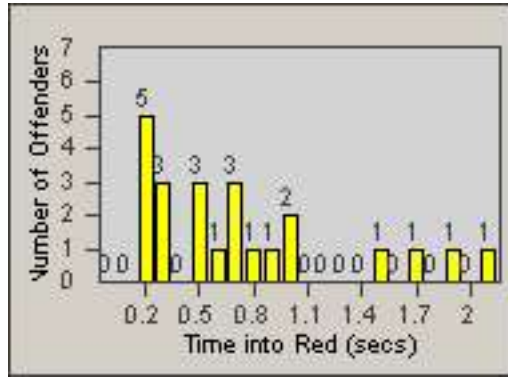

Redflex Redlight Offender Statistics

CONTRACT: Hawthorne
DATE FROM: 01-Jun-2014

LOCATION: HA-HAES-01 Hawthorne Blvd
DATE TO: 30-Jun-2014

LANE 4

LANE TOTAL