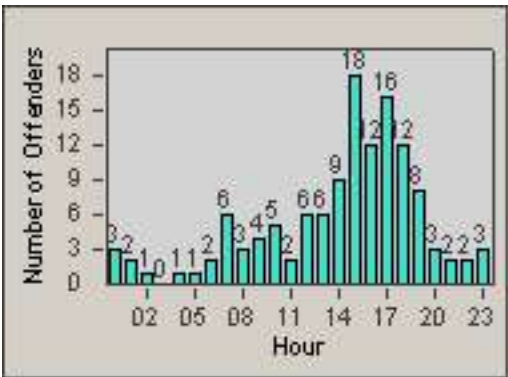

LANE 1

LANE 2

LANE 3

Redflex Redlight Offender Statistics

CONTRACT: Hawthorne LOCATION: HA-IMFR-01 Intersection Imperial
 DATE FROM: 01-Jun-2014 DATE TO: 30-Jun-2014

LANE 4

LANE TOTAL

Redflex Redlight Offender Statistics

CONTRACT: Hawthorne LOCATION: HA-IMFR-01 Intersection Imperial
 DATE FROM: 01-Jun-2014 DATE TO: 30-Jun-2014

Redflex Redlight Offender Statistics

CONTRACT: Hawthorne
 DATE FROM: 01-Jun-2014

LOCATION: HA-ROHI-01 Rosecrans
 DATE TO: 30-Jun-2014