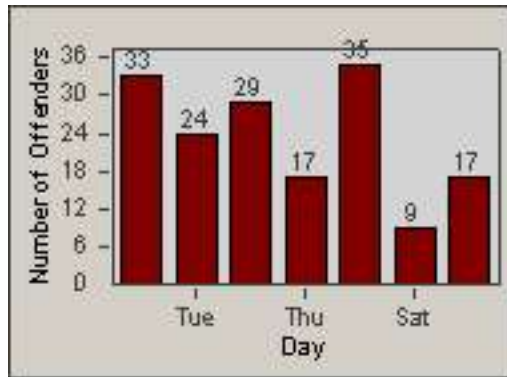

LOCATION: HA-HAES-01 Hawthorne Blvd
 DATE TO: 30-Jun-2014

LANE 4

LANE TOTAL

Redflex Redlight Offender Statistics

CONTRACT: Hawthorne
 DATE FROM: 01-Jun-2014

LOCATION: HA-HAES-01 Hawthorne Blvd
 DATE TO: 30-Jun-2014