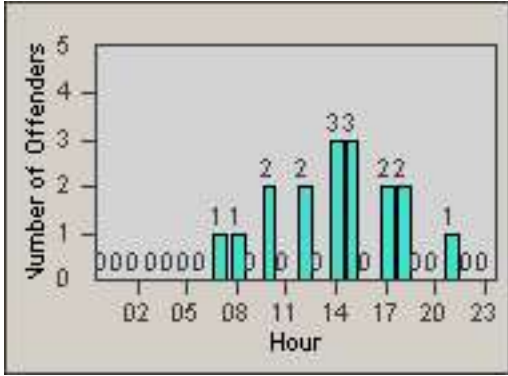

Redflex Redlight Offender Statistics

CONTRACT: Hawthorne   LOCATION: HA-HIRO-01 Hindry
DATE FROM: 01-Jun-2014   DATE TO: 30-Jun-2014

LANE 1

LANE 2

LANE 3