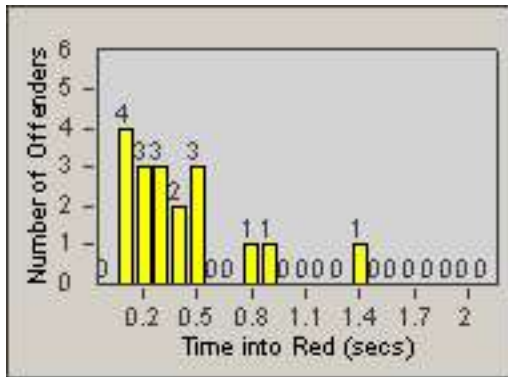

Redflex Redlight Offender Statistics

CONTRACT: Hawthorne
 DATE FROM: 01-Jun-2014

LOCATION: HA-HAIM-01 Intersection Hawthorne
 DATE TO: 30-Jun-2014

LANE 1

LANE 2

LANE 3

Redflex Redlight Offender Statistics

CONTRACT: Hawthorne LOCATION: HA-HAIM-01 Intersection Hawthorne
 DATE FROM: 01-Jun-2014 DATE TO: 30-Jun-2014