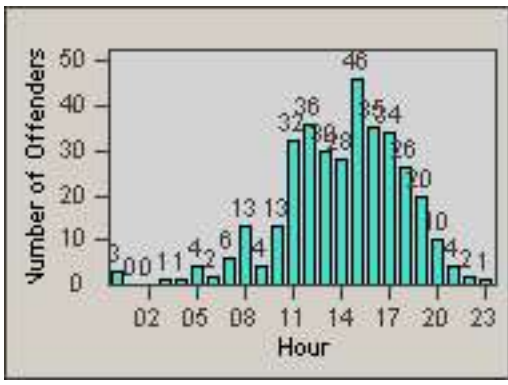

Redflex Redlight Offender Statistics

CONTRACT: Hawthorne
DATE FROM: 01-Jun-2014

LOCATION: HA-ROHI-01 Rosecrans
DATE TO: 30-Jun-2014

LANE 1

LANE 2