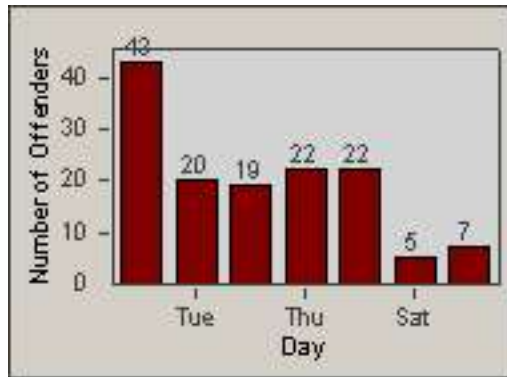

LOCATION: HA-HAES-03 Hawthorne Blvd
 DATE TO: 30-Jun-2014

LANE 4

LANE TOTAL

Redflex Redlight Offender Statistics

CONTRACT: Hawthorne LOCATION: HA-HAES-03 Hawthorne Blvd
 DATE FROM: 01-Jun-2014 DATE TO: 30-Jun-2014