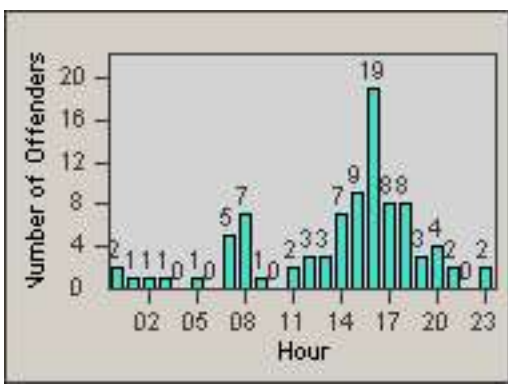

Redflex Redlight Offender Statistics

CONTRACT: Hawthorne
 DATE FROM: 01-Jun-2014

LOCATION: HA-HAES-01 Hawthorne Blvd
 DATE TO: 30-Jun-2014

LANE 1

LANE 2

LANE 3

Redflex Redlight Offender Statistics

CONTRACT: Hawthorne
 DATE FROM: 01-Jun-2014