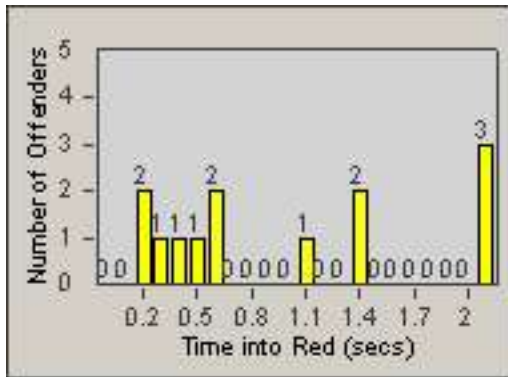

Redflex Redlight Offender Statistics

CONTRACT: Hawthorne
DATE FROM: 01-Jun-2014

LOCATION: HA-HAES-01 Hawthorne Blvd
DATE TO: 30-Jun-2014

LANE 4