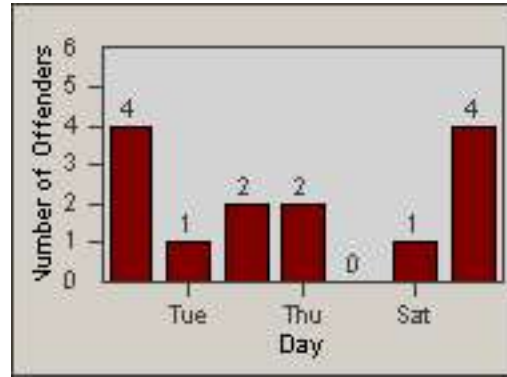

Redflex Redlight Offender Statistics

CONTRACT: Hawthorne
DATE FROM: 01-Jun-2014

LOCATION: HA-HAIM-03 Intersection Hawthorne
DATE TO: 30-Jun-2014

LANE 4

LANE TOTAL