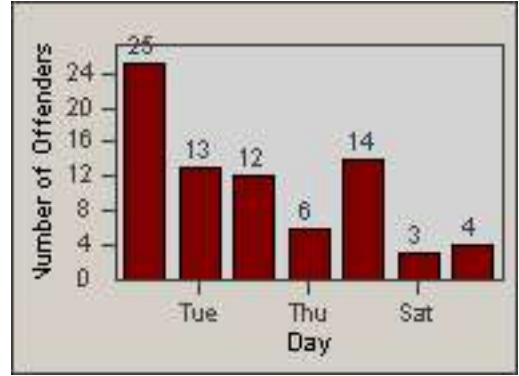

Redflex Redlight Offender Statistics

CONTRACT: Hawthorne
 DATE FROM: 01-Jun-2014

LOCATION: HA-HAES-03 Hawthorne Blvd
 DATE TO: 30-Jun-2014

LANE 1

LANE 2

LANE 3

Redflex Redlight Offender Statistics

CONTRACT: Hawthorne
 DATE FROM: 01-Jun-2014