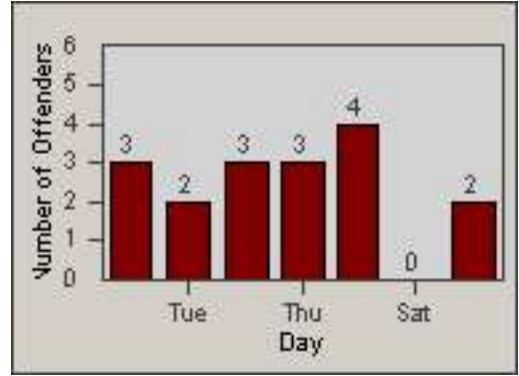

Redflex Redlight Offender Statistics

CONTRACT: Hawthorne   LOCATION: HA-HIRO-01 Hindry
DATE FROM: 01-Jun-2014   DATE TO: 30-Jun-2014

LANE 1

LANE 2

LANE 3