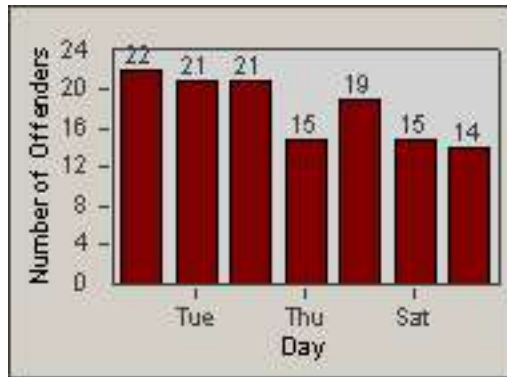

Redflex Redlight Offender Statistics

CONTRACT: Hawthorne   LOCATION: HA-IMFR-01 Intersection Imperial
DATE FROM: 01-Jun-2014   DATE TO: 30-Jun-2014