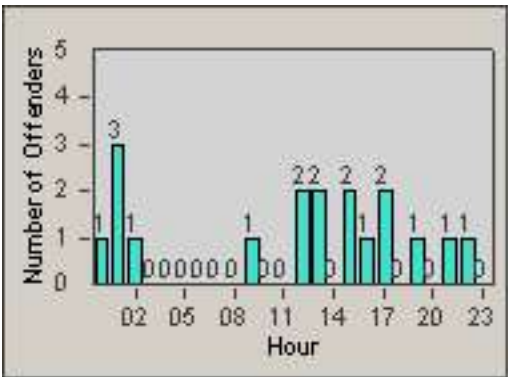

Redflex Redlight Offender Statistics

CONTRACT: Hawthorne
 DATE FROM: 01-Jun-2014

LOCATION: HA-HAIM-01 Intersection Hawthorne
 DATE TO: 30-Jun-2014

LANE 1

LANE 2

LANE 3

Redflex Redlight Offender Statistics

CONTRACT: Hawthorne LOCATION: HA-HAIM-01 Intersection Hawthorne
 DATE FROM: 01-Jun-2014 DATE TO: 30-Jun-2014