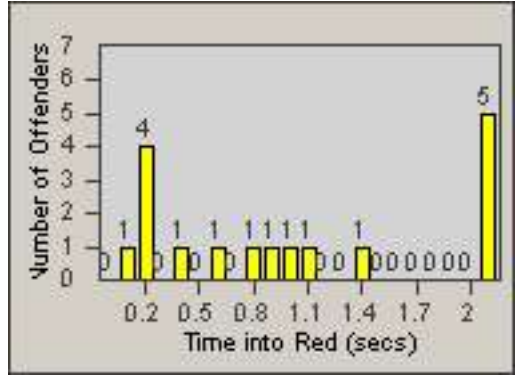

Redflex Redlight Offender Statistics

CONTRACT: Hawthorne   LOCATION: HA-HIRO-01 Hindry
DATE FROM: 01-Jun-2014   DATE TO: 30-Jun-2014

LANE 1

LANE 2

LANE 3