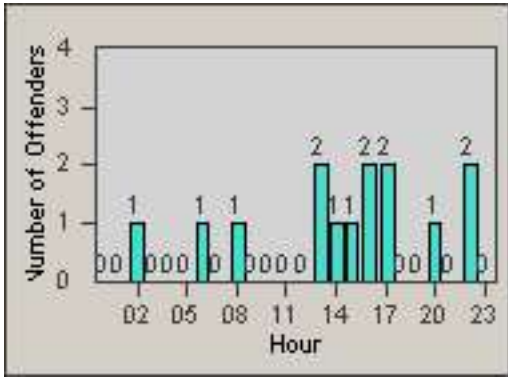

Redflex Redlight Offender Statistics

CONTRACT: Hawthorne
DATE FROM: 01-Jun-2014

LOCATION: HA-HAIM-03 Intersection Hawthorne
DATE TO: 30-Jun-2014

LANE 4

LANE TOTAL