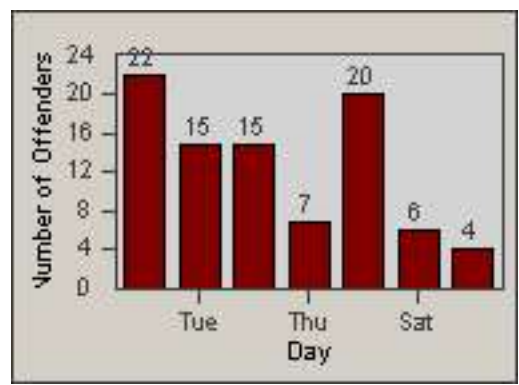

Redflex Redlight Offender Statistics

CONTRACT: Hawthorne
 DATE FROM: 01-Jun-2014

LOCATION: HA-HAES-01 Hawthorne Blvd
 DATE TO: 30-Jun-2014

LANE 1

LANE 2

LANE 3

Redflex Redlight Offender Statistics

CONTRACT: Hawthorne
 DATE FROM: 01-Jun-2014