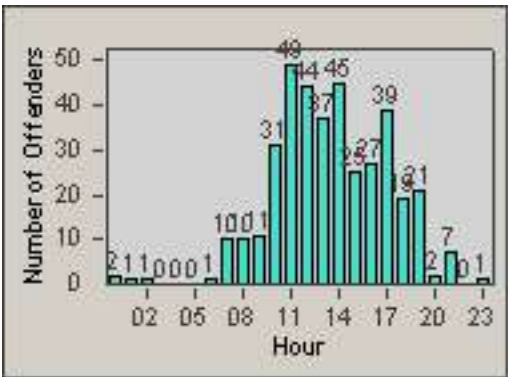

Redflex Redlight Offender Statistics

CONTRACT: Hawthorne   LOCATION: HA-HIRO-01 Hindry
DATE FROM: 01-Jun-2014   DATE TO: 30-Jun-2014