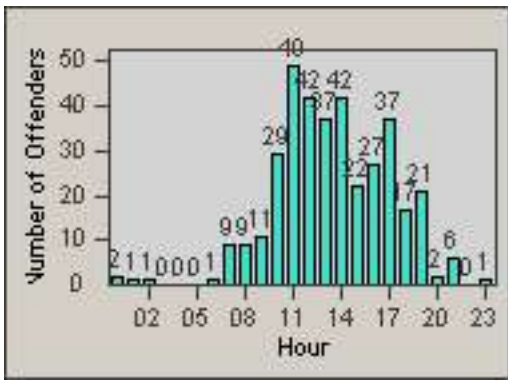

Redflex Redlight Offender Statistics

CONTRACT: Hawthorne   LOCATION: HA-HIRO-01 Hindry
DATE FROM: 01-Jun-2014   DATE TO: 30-Jun-2014

LANE 1

LANE 2