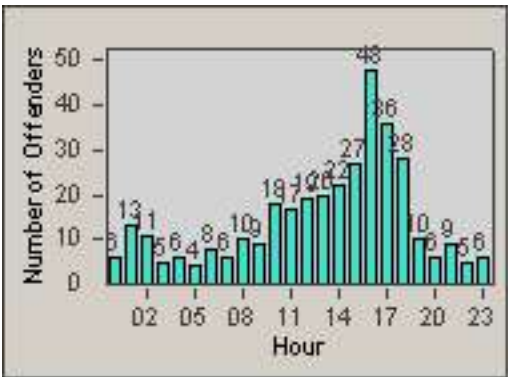

LANE 4

LANE TOTAL

Redflex Redlight Offender Statistics

CONTRACT: Hawthorne LOCATION: HA-HAIM-01 Intersection Hawthorne
 DATE FROM: 01-Jun-2014 DATE TO: 30-Jun-2014

Redflex Redlight Offender Statistics

CONTRACT: Hawthorne
DATE FROM: 01-Jun-2014