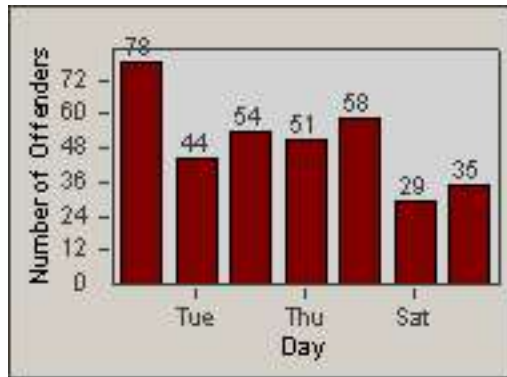

LANE 4

LANE TOTAL

Redflex Redlight Offender Statistics

CONTRACT: Hawthorne LOCATION: HA-HAIM-01 Intersection Hawthorne
 DATE FROM: 01-Jun-2014 DATE TO: 30-Jun-2014

Redflex Redlight Offender Statistics

CONTRACT: Hawthorne
DATE FROM: 01-Jun-2014