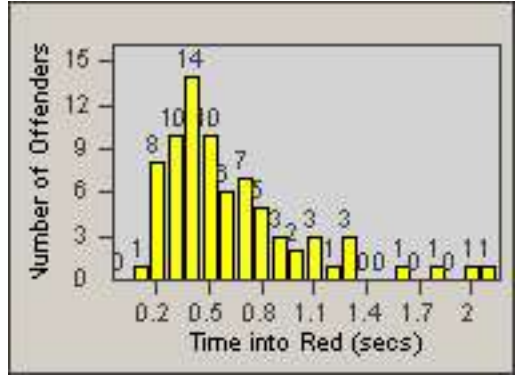

Redflex Redlight Offender Statistics

CONTRACT: Hawthorne
 DATE FROM: 01-Jun-2014

LOCATION: HA-HAES-03 Hawthorne Blvd
 DATE TO: 30-Jun-2014

LANE 1

LANE 2

LANE 3

Redflex Redlight Offender Statistics

CONTRACT: Hawthorne
 DATE FROM: 01-Jun-2014