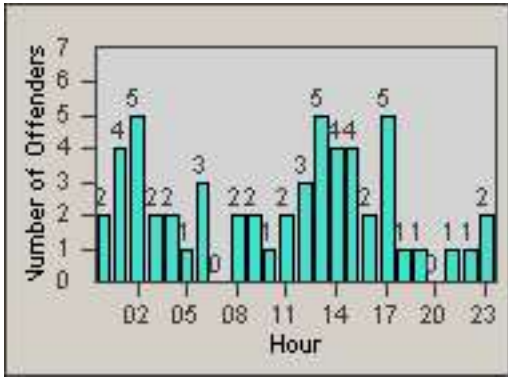

Redflex Redlight Offender Statistics

CONTRACT: Hawthorne   LOCATION: HA-HAIM-01 Intersection Hawthorne
DATE FROM: 01-Jun-2014   DATE TO: 30-Jun-2014

LANE 4

LANE TOTAL