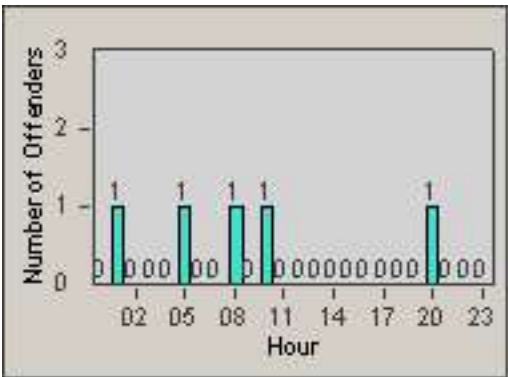

LOCATION: HA-HAIM-03 Intersection Hawthorne
DATE TO: 30-Jun-2014

LANE 1

LANE 2

LANE 3

Redflex Redlight Offender Statistics

CONTRACT: Hawthorne
 DATE FROM: 01-Jun-2014

LOCATION: HA-HAIM-03 Intersection Hawthorne
 DATE TO: 30-Jun-2014