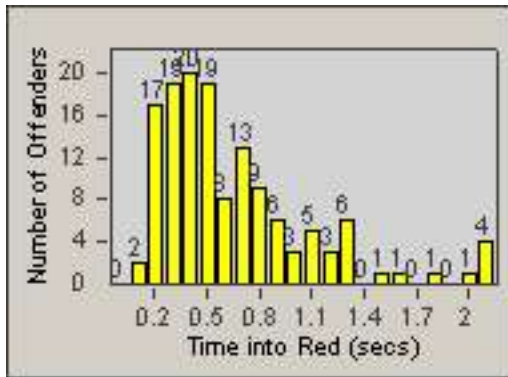

LOCATION: HA-HAES-03 Hawthorne Blvd
 DATE TO: 30-Jun-2014

LANE 4

LANE TOTAL

Redflex Redlight Offender Statistics

CONTRACT: Hawthorne LOCATION: HA-HAES-03 Hawthorne Blvd
 DATE FROM: 01-Jun-2014 DATE TO: 30-Jun-2014

Redflex Redlight Offender Statistics

CONTRACT: Hawthorne
 DATE FROM: 01-Jun-2014

LOCATION: HA-HAIM-01 Intersection Hawthorne
 DATE TO: 30-Jun-2014

LANE 1

LANE 2

LANE 3

Redflex Redlight Offender Statistics

CONTRACT: Hawthorne LOCATION: HA-HAIM-01 Intersection Hawthorne
 DATE FROM: 01-Jun-2014 DATE TO: 30-Jun-2014