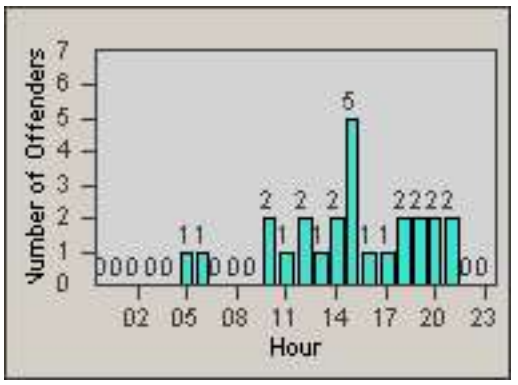

CONTRACT: Hawthorne LOCATION: HA-HIRO-01 Hindry
 DATE FROM: 01-Jun-2014 DATE TO: 30-Jun-2014

Redflex Redlight Offender Statistics

CONTRACT: Hawthorne LOCATION: HA-IMFR-01 Intersection Imperial
 DATE FROM: 01-Jun-2014 DATE TO: 30-Jun-2014

LANE 1

LANE 2

LANE 3

Redflex Redlight Offender Statistics

CONTRACT: Hawthorne LOCATION: HA-IMFR-01 Intersection Imperial
 DATE FROM: 01-Jun-2014 DATE TO: 30-Jun-2014

LANE 4

LANE TOTAL

Redflex Redlight Offender Statistics