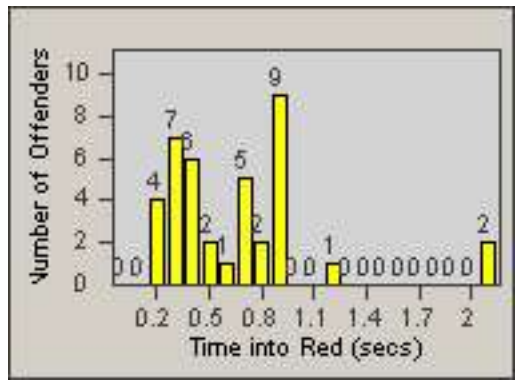

Redflex Redlight Offender Statistics

CONTRACT: Hawthorne
 DATE FROM: 01-Jun-2014

LOCATION: HA-HAES-01 Hawthorne Blvd
 DATE TO: 30-Jun-2014

LANE 1

LANE 2

LANE 3

Redflex Redlight Offender Statistics

CONTRACT: Hawthorne
 DATE FROM: 01-Jun-2014