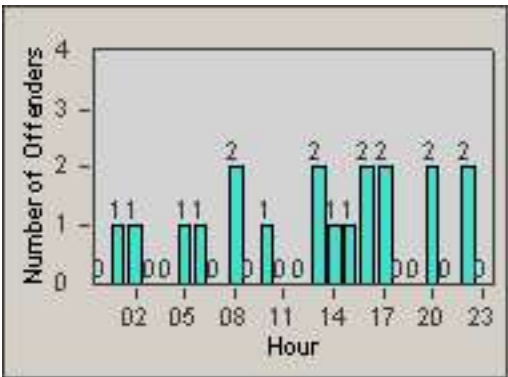

LANE 4

LANE TOTAL

Redflex Redlight Offender Statistics

CONTRACT: Hawthorne LOCATION: HA-HAIM-03 Intersection Hawthorne
 DATE FROM: 01-Jun-2014 DATE TO: 30-Jun-2014

Redflex Redlight Offender Statistics

CONTRACT: Hawthorne LOCATION: HA-HIRO-01 Hindry
 DATE FROM: 01-Jun-2014 DATE TO: 30-Jun-2014