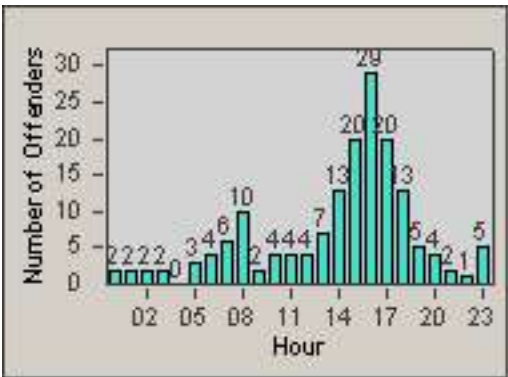

Redflex Redlight Offender Statistics

CONTRACT: Hawthorne
 DATE FROM: 01-Jun-2014

LOCATION: HA-HAES-01 Hawthorne Blvd
 DATE TO: 30-Jun-2014

LANE 1

LANE 2

LANE 3

Redflex Redlight Offender Statistics

CONTRACT: Hawthorne
 DATE FROM: 01-Jun-2014

LOCATION: HA-HAES-01 Hawthorne Blvd
 DATE TO: 30-Jun-2014

LANE 4

LANE TOTAL

Redflex Redlight Offender Statistics

CONTRACT: Hawthorne
 DATE FROM: 01-Jun-2014

LOCATION: HA-HAES-01 Hawthorne Blvd
 DATE TO: 30-Jun-2014

Redflex Redlight Offender Statistics

CONTRACT: Hawthorne
 DATE FROM: 01-Jun-2014

LOCATION: HA-HAES-03 Hawthorne Blvd
 DATE TO: 30-Jun-2014

LANE 1

LANE 2

LANE 3

Redflex Redlight Offender Statistics

CONTRACT: Hawthorne
 DATE FROM: 01-Jun-2014