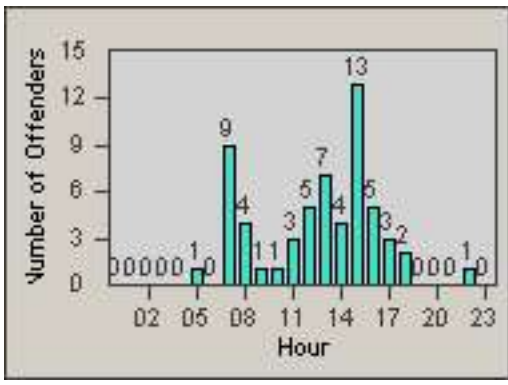

LOCATION: HA-HAES-01 Hawthorne Blvd
 DATE TO: 30-Jun-2014

LANE 4

LANE TOTAL

Redflex Redlight Offender Statistics

CONTRACT: Hawthorne
 DATE FROM: 01-Jun-2014

LOCATION: HA-HAES-01 Hawthorne Blvd
 DATE TO: 30-Jun-2014

Redflex Redlight Offender Statistics

CONTRACT: Hawthorne
 DATE FROM: 01-Jun-2014

LOCATION: HA-HAES-03 Hawthorne Blvd
 DATE TO: 30-Jun-2014

LANE 1

LANE 2

LANE 3

Redflex Redlight Offender Statistics

CONTRACT: Hawthorne
 DATE FROM: 01-Jun-2014