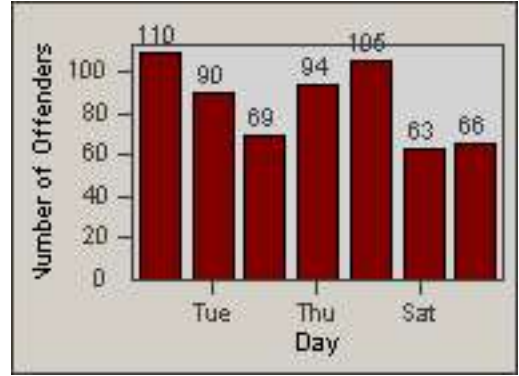

Redflex Redlight Offender Statistics

CONTRACT: Hawthorne
DATE FROM: 01-Jun-2014

LOCATION: HA-ROHI-01 Rosecrans
DATE TO: 30-Jun-2014

LANE 1

LANE 2

LANE 3