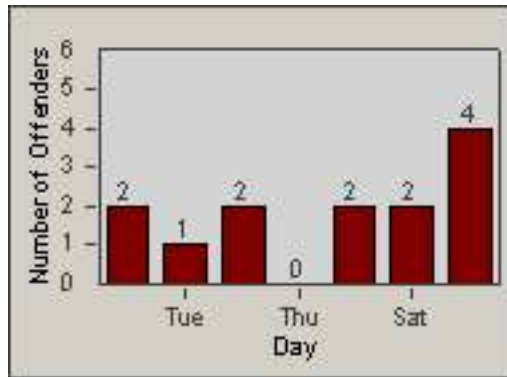

Redflex Redlight Offender Statistics

CONTRACT: Hawthorne
DATE FROM: 01-Jun-2014

LOCATION: HA-HAES-01 Hawthorne Blvd
DATE TO: 30-Jun-2014

LANE 4