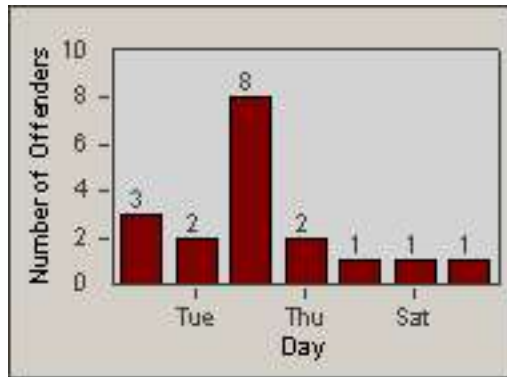

Redflex Redlight Offender Statistics

CONTRACT: Hawthorne
 DATE FROM: 01-Jun-2014

LOCATION: HA-HAIM-01 Intersection Hawthorne
 DATE TO: 30-Jun-2014

LANE 1

LANE 2

LANE 3

Redflex Redlight Offender Statistics

CONTRACT: Hawthorne LOCATION: HA-HAIM-01 Intersection Hawthorne
 DATE FROM: 01-Jun-2014 DATE TO: 30-Jun-2014