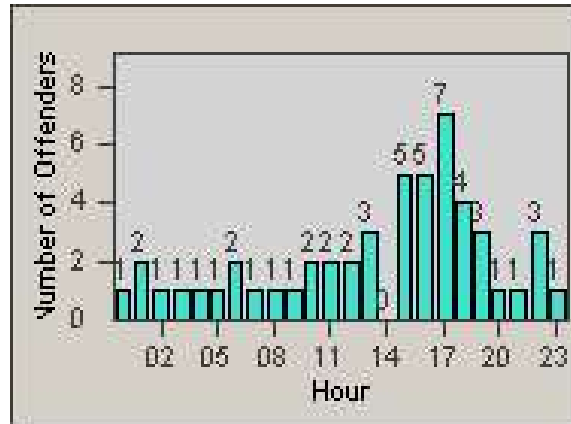

Redflex Redlight Offender Statistics

CONTRACT: Hayward
DATE FROM: 1/Apr/2010

LOCATION: HAY-HEAS-01 Hesperian Blvd and A Street
DATE TO: 30/Jun/2010

LANE 1

LANE 2

LANE 3

Redflex Redlight Offender Statistics

CONTRACT: Hayward
 DATE FROM: 1/Apr/2010

LOCATION: HAY-HEAS-01 Hesperian Blvd and A Street
 DATE TO: 30/Jun/2010

LANE 4

LANE 5

Redflex Redlight Offender Statistics

CONTRACT: Hayward
 DATE FROM: 1/Apr/2010

LOCATION: HAY-HEAS-01 Hesperian Blvd and A Street
 DATE TO: 30/Jun/2010