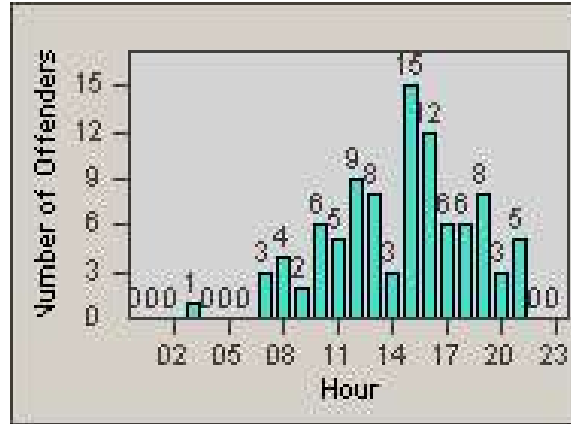

Redflex Redlight Offender Statistics

CONTRACT: Hayward
DATE FROM: 1/Apr/2010

LOCATION: HAY-HEAS-01 Hesperian Blvd and A Street
DATE TO: 30/Jun/2010

LANE 1

LANE 2

LANE 3

Redflex Redlight Offender Statistics

CONTRACT: Hayward
 DATE FROM: 1/Apr/2010

LOCATION: HAY-HEAS-01 Hesperian Blvd and A Street
 DATE TO: 30/Jun/2010

LANE 4

LANE 5

Redflex Redlight Offender Statistics

CONTRACT: Hayward
 DATE FROM: 1/Apr/2010

LOCATION: HAY-HEAS-01 Hesperian Blvd and A Street
 DATE TO: 30/Jun/2010