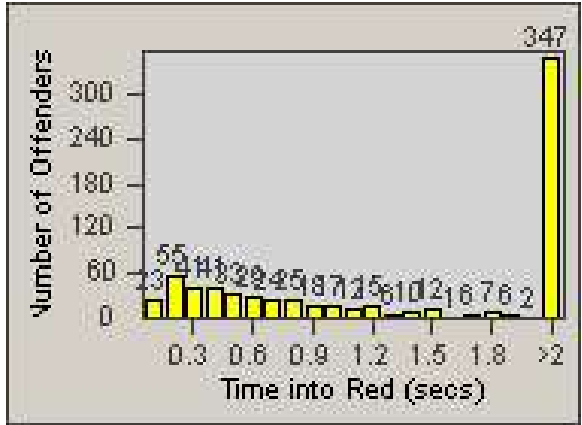

Redflex Redlight Offender Statistics

CONTRACT: Hayward
DATE FROM: 1/Apr/2010

LOCATION: HAY-HEAS-01 Hesperian Blvd and A Street
DATE TO: 30/Jun/2010

LANE 1

LANE 2

LANE 3

Redflex Redlight Offender Statistics

CONTRACT: Hayward
 DATE FROM: 1/Apr/2010

LOCATION: HAY-HEAS-01 Hesperian Blvd and A Street
 DATE TO: 30/Jun/2010

LANE 4

LANE 5

Redflex Redlight Offender Statistics

CONTRACT: Hayward
 DATE FROM: 1/Apr/2010

LOCATION: HAY-HEAS-01 Hesperian Blvd and A Street
 DATE TO: 30/Jun/2010