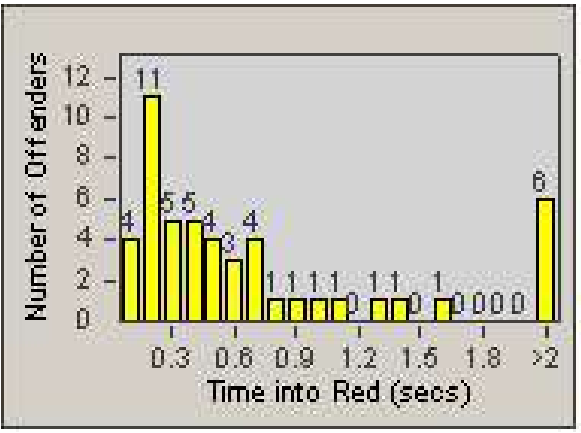

Redflex Redlight Offender Statistics

CONTRACT: Hayward
DATE FROM: 1/Apr/2010

LOCATION: HAY-HEAS-01 Hesperian Blvd and A Street
DATE TO: 30/Jun/2010

LANE 1

LANE 2

LANE 3

Redflex Redlight Offender Statistics

CONTRACT: Hayward
 DATE FROM: 1/Apr/2010

LOCATION: HAY-HEAS-01 Hesperian Blvd and A Street
 DATE TO: 30/Jun/2010

LANE 4

LANE 5

Redflex Redlight Offender Statistics

CONTRACT: Hayward
 DATE FROM: 1/Apr/2010

LOCATION: HAY-HEAS-01 Hesperian Blvd and A Street
 DATE TO: 30/Jun/2010