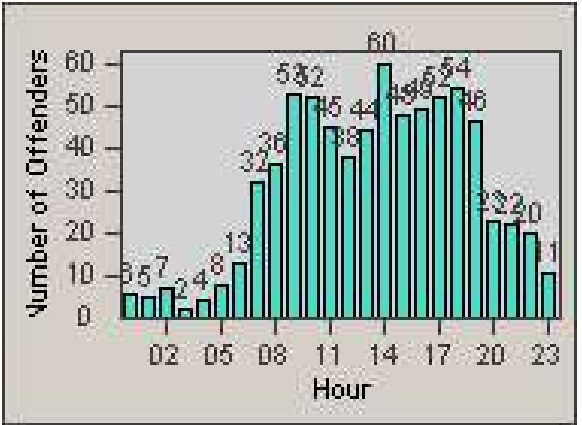

Redflex Redlight Offender Statistics

CONTRACT: Hayward
DATE FROM: 1/Apr/2010

LOCATION: HAY-HEAS-01 Hesperian Blvd and A Street
DATE TO: 30/Jun/2010

LANE 1

LANE 2

LANE 3

Redflex Redlight Offender Statistics

CONTRACT: Hayward
 DATE FROM: 1/Apr/2010

LOCATION: HAY-HEAS-01 Hesperian Blvd and A Street
 DATE TO: 30/Jun/2010

LANE 4

LANE 5

Redflex Redlight Offender Statistics

CONTRACT: Hayward
 DATE FROM: 1/Apr/2010

LOCATION: HAY-HEAS-01 Hesperian Blvd and A Street
 DATE TO: 30/Jun/2010