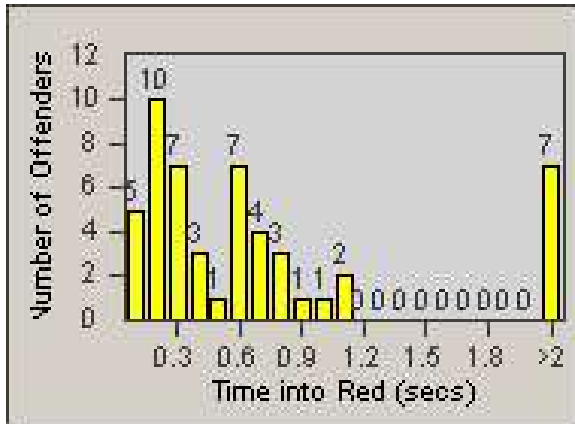

Redflex Redlight Offender Statistics

CONTRACT: Hayward
DATE FROM: 1/Apr/2010

LOCATION: HAY-HEAS-01 Hesperian Blvd and A Street
DATE TO: 30/Jun/2010

LANE 1

LANE 2

LANE 3

Redflex Redlight Offender Statistics

CONTRACT: Hayward
 DATE FROM: 1/Apr/2010

LOCATION: HAY-HEAS-01 Hesperian Blvd and A Street
 DATE TO: 30/Jun/2010

LANE 4

LANE 5

Redflex Redlight Offender Statistics

CONTRACT: Hayward
 DATE FROM: 1/Apr/2010

LOCATION: HAY-HEAS-01 Hesperian Blvd and A Street
 DATE TO: 30/Jun/2010