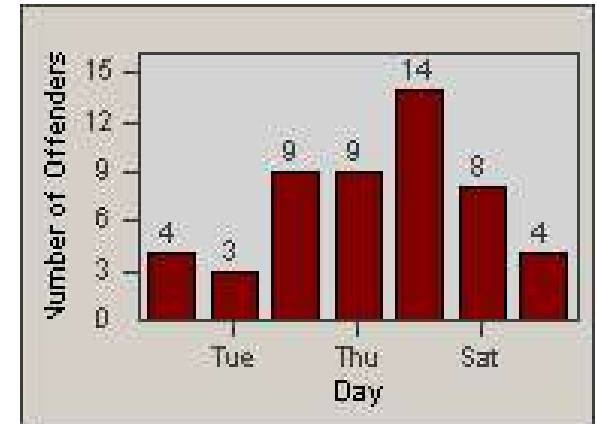

Redflex Redlight Offender Statistics

CONTRACT: Hayward
DATE FROM: 1/Apr/2010

LOCATION: HAY-HEAS-01 Hesperian Blvd and A Street
DATE TO: 30/Jun/2010

LANE 1

LANE 2

LANE 3

Redflex Redlight Offender Statistics

CONTRACT: Hayward
 DATE FROM: 1/Apr/2010

LOCATION: HAY-HEAS-01 Hesperian Blvd and A Street
 DATE TO: 30/Jun/2010

LANE 4

LANE 5

Redflex Redlight Offender Statistics

CONTRACT: Hayward
 DATE FROM: 1/Apr/2010

LOCATION: HAY-HEAS-01 Hesperian Blvd and A Street
 DATE TO: 30/Jun/2010