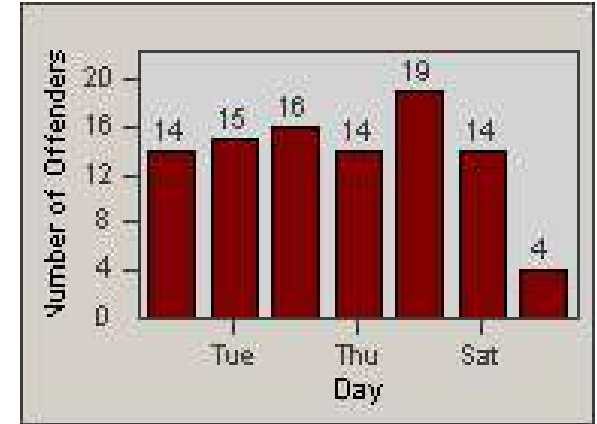

Redflex Redlight Offender Statistics

CONTRACT: Hayward
DATE FROM: 1/Apr/2010

LOCATION: HAY-HEAS-01 Hesperian Blvd and A Street
DATE TO: 30/Jun/2010

LANE 1

LANE 2

LANE 3

Redflex Redlight Offender Statistics

CONTRACT: Hayward
 DATE FROM: 1/Apr/2010

LOCATION: HAY-HEAS-01 Hesperian Blvd and A Street
 DATE TO: 30/Jun/2010

LANE 4

LANE 5

Redflex Redlight Offender Statistics

CONTRACT: Hayward
 DATE FROM: 1/Apr/2010

LOCATION: HAY-HEAS-01 Hesperian Blvd and A Street
 DATE TO: 30/Jun/2010