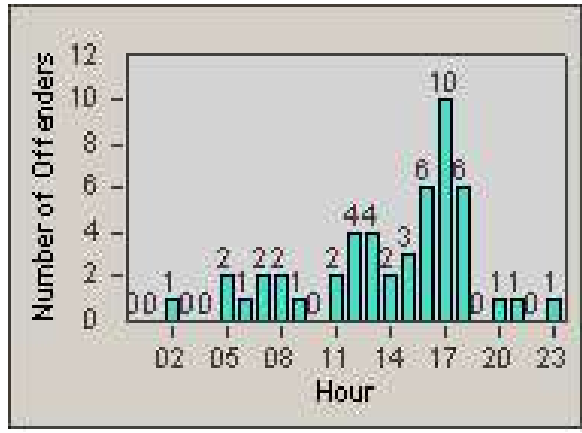

Redflex Redlight Offender Statistics

CONTRACT: Hayward
DATE FROM: 1/Apr/2010

LOCATION: HAY-HEAS-01 Hesperian Blvd and A Street
DATE TO: 30/Jun/2010

LANE 1

LANE 2

LANE 3

Redflex Redlight Offender Statistics

CONTRACT: Hayward
 DATE FROM: 1/Apr/2010

LOCATION: HAY-HEAS-01 Hesperian Blvd and A Street
 DATE TO: 30/Jun/2010

LANE 4

LANE 5

Redflex Redlight Offender Statistics

CONTRACT: Hayward
 DATE FROM: 1/Apr/2010

LOCATION: HAY-HEAS-01 Hesperian Blvd and A Street
 DATE TO: 30/Jun/2010