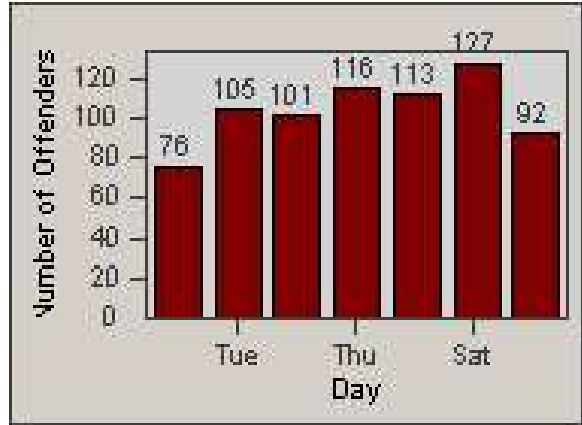

Redflex Redlight Offender Statistics

CONTRACT: Hayward
DATE FROM: 1/Apr/2010

LOCATION: HAY-HEAS-01 Hesperian Blvd and A Street
DATE TO: 30/Jun/2010

LANE 1

LANE 2

LANE 3

Redflex Redlight Offender Statistics

CONTRACT: Hayward
 DATE FROM: 1/Apr/2010

LOCATION: HAY-HEAS-01 Hesperian Blvd and A Street
 DATE TO: 30/Jun/2010

LANE 4

LANE 5

Redflex Redlight Offender Statistics

CONTRACT: Hayward
 DATE FROM: 1/Apr/2010

LOCATION: HAY-HEAS-01 Hesperian Blvd and A Street
 DATE TO: 30/Jun/2010