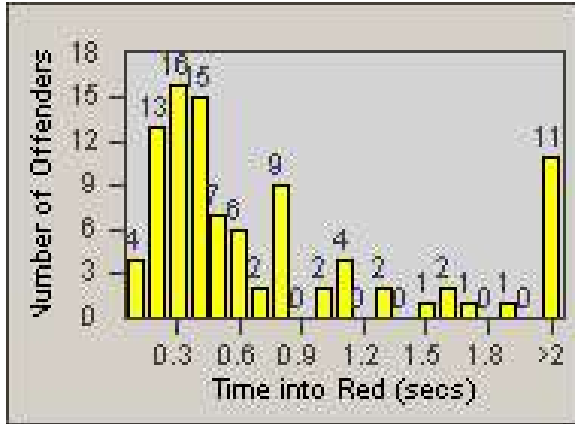

Redflex Redlight Offender Statistics

CONTRACT: Hayward
DATE FROM: 1/Apr/2010

LOCATION: HAY-HEAS-01 Hesperian Blvd and A Street
DATE TO: 30/Jun/2010

LANE 1

LANE 2

LANE 3

Redflex Redlight Offender Statistics

CONTRACT: Hayward
 DATE FROM: 1/Apr/2010

LOCATION: HAY-HEAS-01 Hesperian Blvd and A Street
 DATE TO: 30/Jun/2010

LANE 4

LANE 5

Redflex Redlight Offender Statistics

CONTRACT: Hayward
 DATE FROM: 1/Apr/2010

LOCATION: HAY-HEAS-01 Hesperian Blvd and A Street
 DATE TO: 30/Jun/2010