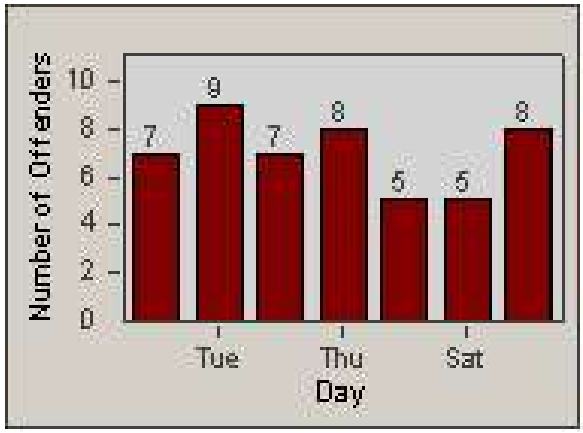

Redflex Redlight Offender Statistics

CONTRACT: Hayward
DATE FROM: 1/Apr/2010

LOCATION: HAY-HEAS-01 Hesperian Blvd and A Street
DATE TO: 30/Jun/2010

LANE 1

LANE 2

LANE 3

Redflex Redlight Offender Statistics

CONTRACT: Hayward
 DATE FROM: 1/Apr/2010

LOCATION: HAY-HEAS-01 Hesperian Blvd and A Street
 DATE TO: 30/Jun/2010

LANE 4

LANE 5

Redflex Redlight Offender Statistics

CONTRACT: Hayward
 DATE FROM: 1/Apr/2010

LOCATION: HAY-HEAS-01 Hesperian Blvd and A Street
 DATE TO: 30/Jun/2010