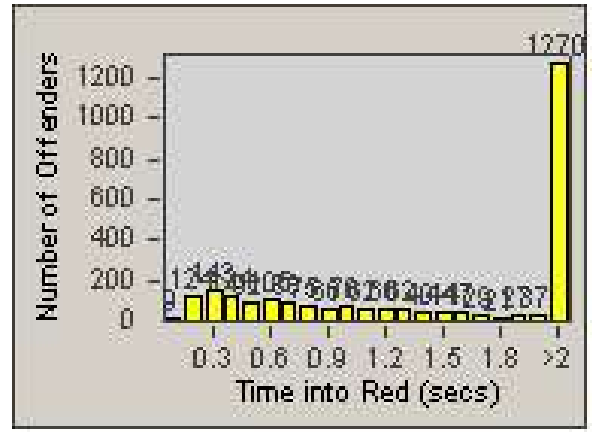

Redflex Redlight Offender Statistics

CONTRACT: Hayward
 DATE FROM: 1/Apr/2010

LOCATION: HAY-INWH-01 Industrial Pkwy and Whipple Rd
 DATE TO: 30/Jun/2010

LANE 1

LANE 2

LANE 3

Redflex Redlight Offender Statistics

CONTRACT: Hayward
 DATE FROM: 1/Apr/2010

LOCATION: HAY-INWH-01 Industrial Pkwy and Whipple Rd
 DATE TO: 30/Jun/2010

LANE 4

LANE 5

Redflex Redlight Offender Statistics

CONTRACT: Hayward
 DATE FROM: 1/Apr/2010