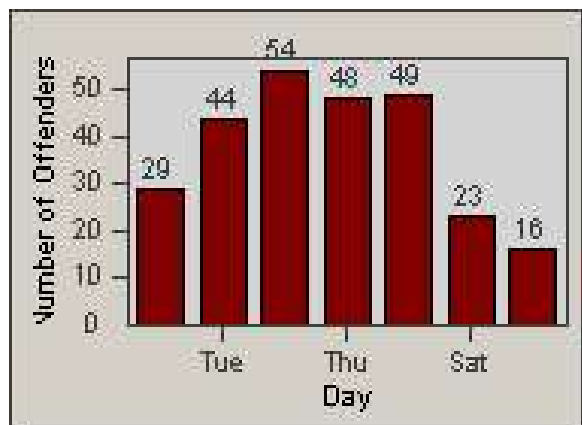

Redflex Redlight Offender Statistics

CONTRACT: Hayward
 DATE FROM: 1/Apr/2010

LOCATION: HAY-INWH-01 Industrial Pkwy and Whipple Rd
 DATE TO: 30/Jun/2010

LANE 1

LANE 2

LANE 3

Redflex Redlight Offender Statistics