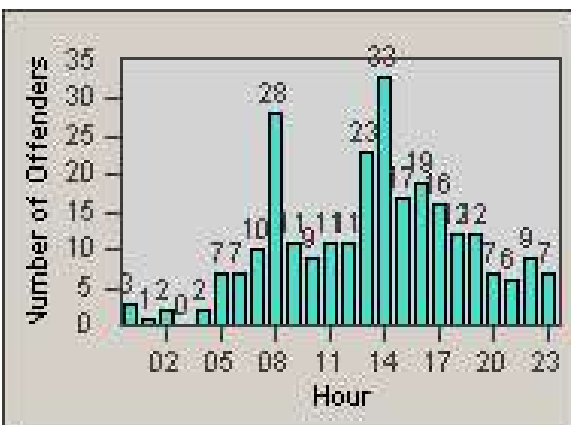

Redflex Redlight Offender Statistics

CONTRACT: Hayward
 DATE FROM: 1/Apr/2010

LOCATION: HAY-INWH-01 Industrial Pkwy and Whipple Rd
 DATE TO: 30/Jun/2010

LANE 1

LANE 2

LANE 3

Redflex Redlight Offender Statistics

CONTRACT: Hayward
 DATE FROM: 1/Apr/2010

LOCATION: HAY-INWH-01 Industrial Pkwy and Whipple Rd
 DATE TO: 30/Jun/2010

LANE 4

LANE 5

Redflex Redlight Offender Statistics

CONTRACT: Hayward
 DATE FROM: 1/Apr/2010