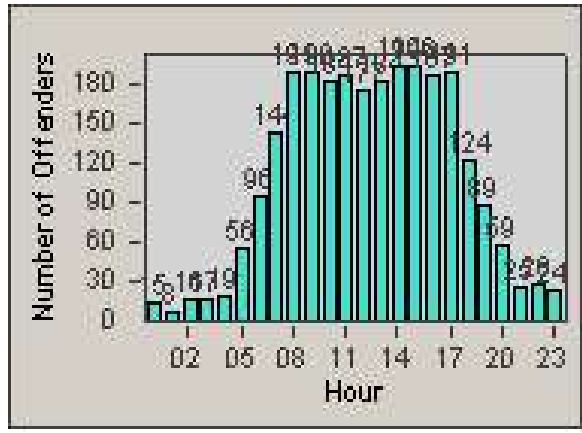

Redflex Redlight Offender Statistics

CONTRACT: Hayward
 DATE FROM: 1/Apr/2010

LOCATION: HAY-INWH-01 Industrial Pkwy and Whipple Rd
 DATE TO: 30/Jun/2010

LANE 1

LANE 2

LANE 3

Redflex Redlight Offender Statistics

CONTRACT: Hayward
 DATE FROM: 1/Apr/2010

LOCATION: HAY-INWH-01 Industrial Pkwy and Whipple Rd
 DATE TO: 30/Jun/2010

LANE 4

LANE 5

Redflex Redlight Offender Statistics

CONTRACT: Hayward
 DATE FROM: 1/Apr/2010