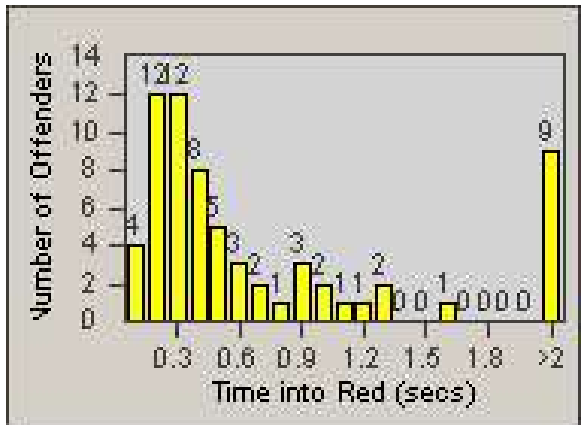

Redflex Redlight Offender Statistics

CONTRACT: Hayward
 DATE FROM: 1/Apr/2010

LOCATION: HAY-INWH-01 Industrial Pkwy and Whipple Rd
 DATE TO: 30/Jun/2010

LANE 1

LANE 2

LANE 3

Redflex Redlight Offender Statistics

CONTRACT: Hayward
 DATE FROM: 1/Apr/2010

LOCATION: HAY-INWH-01 Industrial Pkwy and Whipple Rd
 DATE TO: 30/Jun/2010

LANE 4

LANE 5

Redflex Redlight Offender Statistics

CONTRACT: Hayward
 DATE FROM: 1/Apr/2010