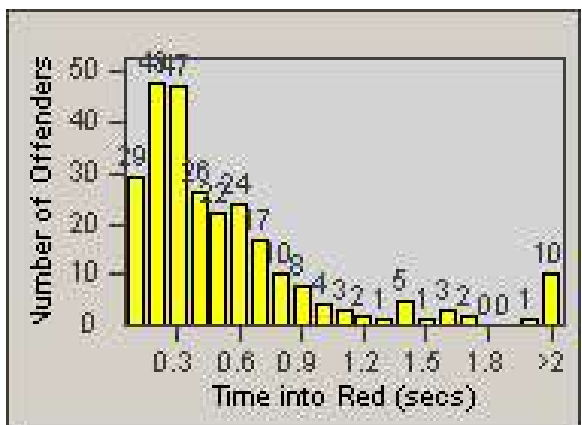

Redflex Redlight Offender Statistics

CONTRACT: Hayward
 DATE FROM: 1/Apr/2010

LOCATION: HAY-INWH-01 Industrial Pkwy and Whipple Rd
 DATE TO: 30/Jun/2010

LANE 1

LANE 2

LANE 3

Redflex Redlight Offender Statistics

CONTRACT: Hayward
 DATE FROM: 1/Apr/2010

LOCATION: HAY-INWH-01 Industrial Pkwy and Whipple Rd
 DATE TO: 30/Jun/2010

LANE 4

LANE 5

Redflex Redlight Offender Statistics

CONTRACT: Hayward
 DATE FROM: 1/Apr/2010