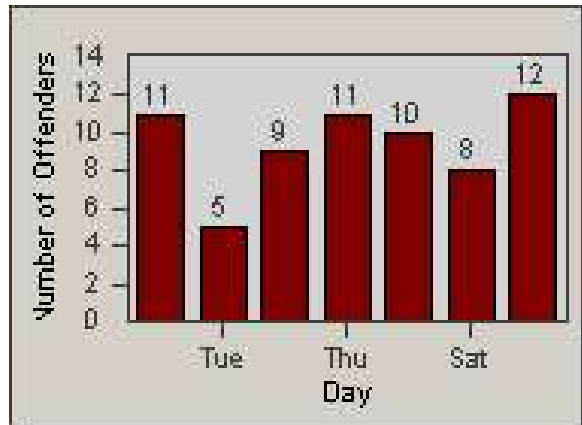

Redflex Redlight Offender Statistics

CONTRACT: Hayward
 DATE FROM: 1/Apr/2010

LOCATION: HAY-INWH-01 Industrial Pkwy and Whipple Rd
 DATE TO: 30/Jun/2010

LANE 1

LANE 2

LANE 3

Redflex Redlight Offender Statistics

CONTRACT: Hayward
 DATE FROM: 1/Apr/2010

LOCATION: HAY-INWH-01 Industrial Pkwy and Whipple Rd
 DATE TO: 30/Jun/2010

LANE 4

LANE 5

Redflex Redlight Offender Statistics

CONTRACT: Hayward
 DATE FROM: 1/Apr/2010