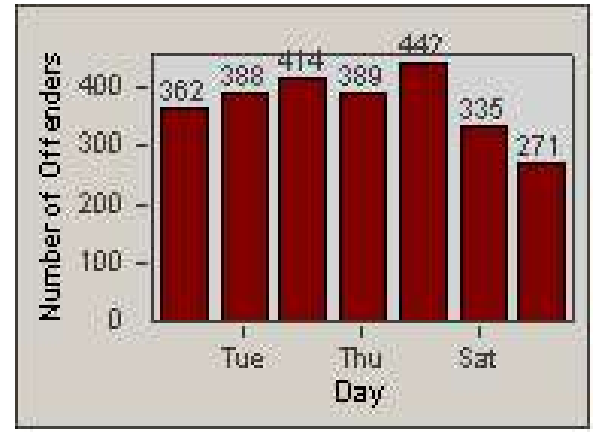

Redflex Redlight Offender Statistics

CONTRACT: Hayward
 DATE FROM: 1/Apr/2010

LOCATION: HAY-INWH-01 Industrial Pkwy and Whipple Rd
 DATE TO: 30/Jun/2010

LANE 1

LANE 2

LANE 3

Redflex Redlight Offender Statistics

CONTRACT: Hayward
 DATE FROM: 1/Apr/2010

LOCATION: HAY-INWH-01 Industrial Pkwy and Whipple Rd
 DATE TO: 30/Jun/2010

LANE 4

LANE 5

Redflex Redlight Offender Statistics

CONTRACT: Hayward
 DATE FROM: 1/Apr/2010