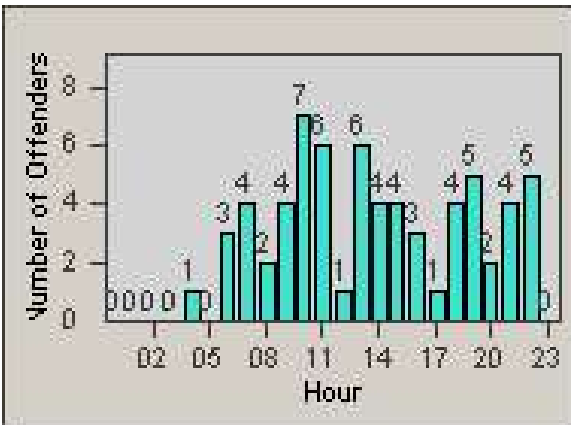

Redflex Redlight Offender Statistics

CONTRACT: Hayward
 DATE FROM: 1/Apr/2010

LOCATION: HAY-INWH-01 Industrial Pkwy and Whipple Rd
 DATE TO: 30/Jun/2010

LANE 1

LANE 2

LANE 3

Redflex Redlight Offender Statistics

CONTRACT: Hayward
 DATE FROM: 1/Apr/2010

LOCATION: HAY-INWH-01 Industrial Pkwy and Whipple Rd
 DATE TO: 30/Jun/2010

LANE 4

LANE 5

Redflex Redlight Offender Statistics

CONTRACT: Hayward
 DATE FROM: 1/Apr/2010