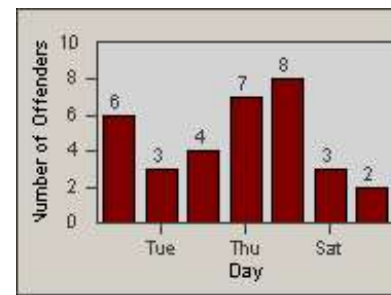

Redflex Redlight Offender Statistics

CONTRACT: Laguna Woods
 DATE FROM: 1/Jul/2006

LOCATION: LAG-ETMO-01 El Toro Rd
 DATE TO: 31/Jul/2006

LANE 1

LANE 2

LANE 3

Redflex Redlight Offender Statistics

CONTRACT: Laguna Woods
 DATE FROM: 1/Jul/2006