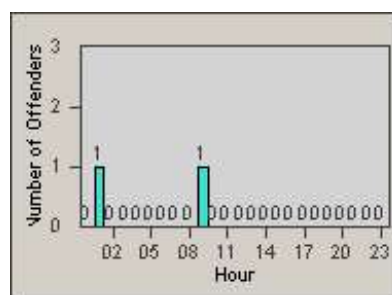

Redflex Redlight Offender Statistics

CONTRACT: Laguna Woods
 DATE FROM: 1/Jul/2006

LOCATION: LAG-ETMO-01 El Toro Rd
 DATE TO: 31/Jul/2006

LANE 1

LANE 2

LANE 3

Redflex Redlight Offender Statistics

CONTRACT: Laguna Woods
 DATE FROM: 1/Jul/2006