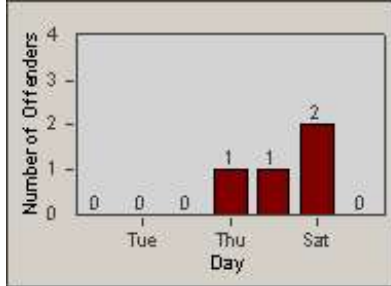

Redflex Redlight Offender Statistics

CONTRACT: Laguna Woods
DATE FROM: 1/Jul/2006

LOCATION: LAG-ETMO-01 El Toro Rd
DATE TO: 31/Jul/2006