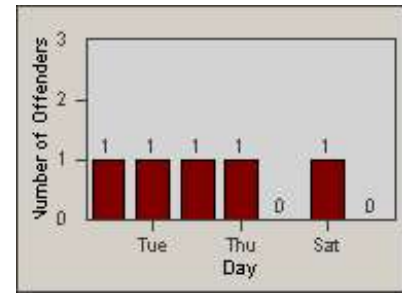

Redflex Redlight Offender Statistics

CONTRACT: Laguna Woods
DATE FROM: 1/Jul/2006

LOCATION: LAG-ETMO-01 El Toro Rd
DATE TO: 31/Jul/2006

LANE 4

LANE TOTAL