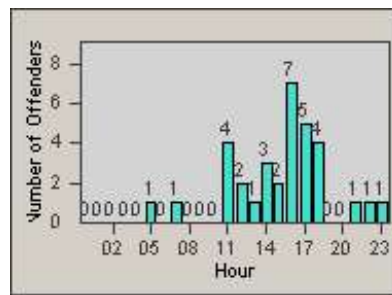

Redflex Redlight Offender Statistics

CONTRACT: Laguna Woods
 DATE FROM: 1/Jul/2006

LOCATION: LAG-ETMO-01 El Toro Rd
 DATE TO: 31/Jul/2006

LANE 1

LANE 2

LANE 3

Redflex Redlight Offender Statistics

CONTRACT: Laguna Woods
 DATE FROM: 1/Jul/2006

LOCATION: LAG-ETMO-01 El Toro Rd
 DATE TO: 31/Jul/2006

LANE 4

LANE TOTAL

Redflex Redlight Offender Statistics

CONTRACT: Laguna Woods
 DATE FROM: 1/Jul/2006

LOCATION: LAG-ETMO-01 El Toro Rd
 DATE TO: 31/Jul/2006