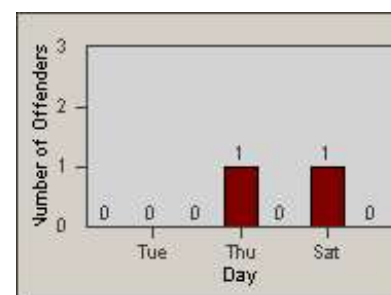

Redflex Redlight Offender Statistics

CONTRACT: Laguna Woods
 DATE FROM: 1/Jul/2006

LOCATION: LAG-ETMO-01 El Toro Rd
 DATE TO: 31/Jul/2006

LANE 1

LANE 2

LANE 3

Redflex Redlight Offender Statistics

CONTRACT: Laguna Woods
 DATE FROM: 1/Jul/2006