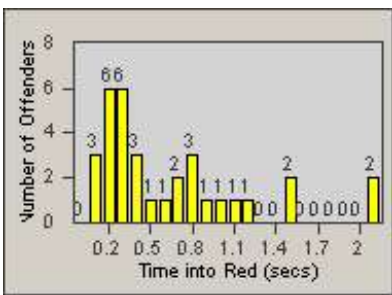

Redflex Redlight Offender Statistics

CONTRACT: Laguna Woods
 DATE FROM: 1/Jul/2006

LOCATION: LAG-ETMO-01 El Toro Rd
 DATE TO: 31/Jul/2006

LANE 1

LANE 2

LANE 3

Redflex Redlight Offender Statistics

CONTRACT: Laguna Woods
 DATE FROM: 1/Jul/2006

LOCATION: LAG-ETMO-01 El Toro Rd
 DATE TO: 31/Jul/2006

LANE 4

LANE TOTAL

Redflex Redlight Offender Statistics

CONTRACT: Laguna Woods
 DATE FROM: 1/Jul/2006

LOCATION: LAG-ETMO-01 El Toro Rd
 DATE TO: 31/Jul/2006