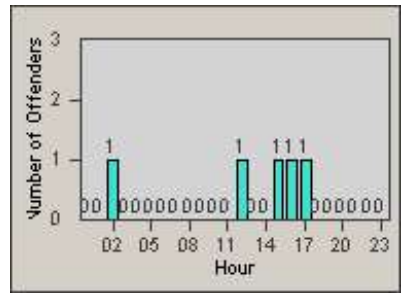

Redflex Redlight Offender Statistics

CONTRACT: Laguna Woods
 DATE FROM: 1/Jul/2006

LOCATION: LAG-ETMO-01 El Toro Rd
 DATE TO: 31/Jul/2006

LANE 1

LANE 2

LANE 3

Redflex Redlight Offender Statistics

CONTRACT: Laguna Woods
 DATE FROM: 1/Jul/2006

LOCATION: LAG-ETMO-01 El Toro Rd
 DATE TO: 31/Jul/2006

LANE 4

LANE TOTAL

Redflex Redlight Offender Statistics

CONTRACT: Laguna Woods
 DATE FROM: 1/Jul/2006

LOCATION: LAG-ETMO-01 El Toro Rd
 DATE TO: 31/Jul/2006