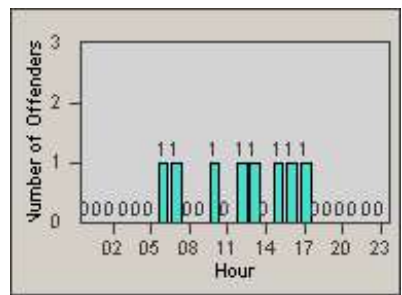

Redflex Redlight Offender Statistics

CONTRACT: Laguna Woods
DATE FROM: 1/Jul/2006

LOCATION: LAG-MOGA-01 Moulton Pkwy
DATE TO: 31/Jul/2006

LANE 1