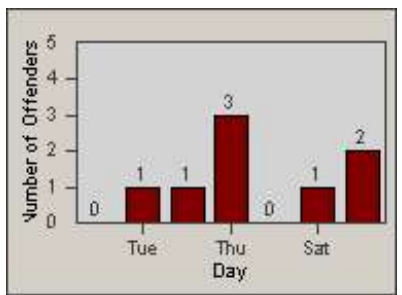

Redflex Redlight Offender Statistics

CONTRACT: Laguna Woods
DATE FROM: 1/Jul/2006

LOCATION: LAG-MOGA-01 Moulton Pkwy
DATE TO: 31/Jul/2006

LANE 1