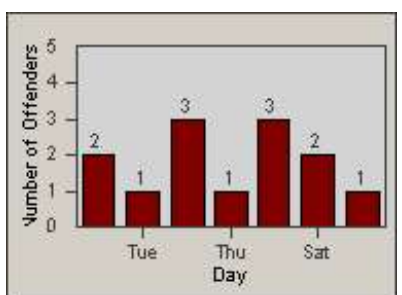

Redflex Redlight Offender Statistics

CONTRACT: Laguna Woods
DATE FROM: 1/Jul/2006

LOCATION: LAG-MOGA-01 Moulton Pkwy
DATE TO: 31/Jul/2006

LANE 1

LANE 2

LANE 3