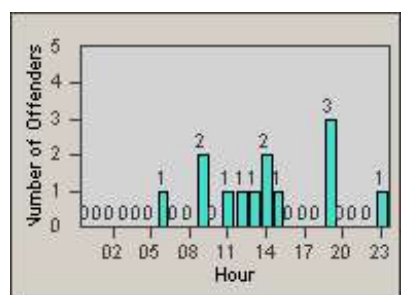

Redflex Redlight Offender Statistics

CONTRACT: Laguna Woods
DATE FROM: 1/Jul/2006

LOCATION: LAG-MOGA-01 Moulton Pkwy
DATE TO: 31/Jul/2006

LANE 1

LANE 2

LANE 3