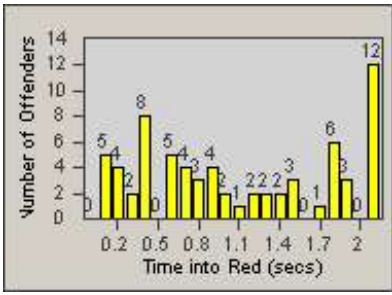

Redflex Redlight Offender Statistics

CONTRACT: Laguna
 DATE FROM: Woods
 1/Jul/2006

LOCATION: LAG-MOGA-03 Moulton Pkwy
 DATE TO: 31/Jul/2006

LANE 1

LANE 2

LANE 3

Redflex Redlight Offender Statistics

CONTRACT: Laguna
 DATE FROM: Woods
 1/Jul/2006