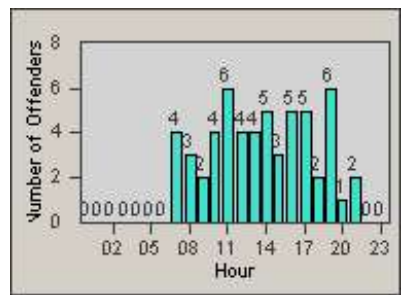

Redflex Redlight Offender Statistics

CONTRACT: Laguna
 DATE FROM: Woods
 1/Jul/2006

LOCATION: LAG-MOGA-03 Moulton Pkwy
 DATE TO: 31/Jul/2006

LANE 1

LANE 2

LANE 3

Redflex Redlight Offender Statistics

CONTRACT: Laguna
 DATE FROM: Woods
 1/Jul/2006