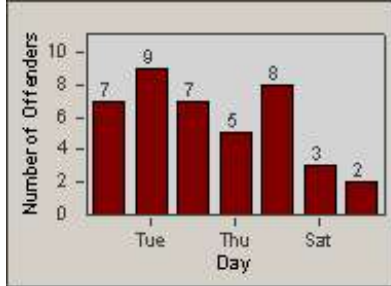

Redflex Redlight Offender Statistics

CONTRACT: Laguna
DATE FROM: Woods
1/Jul/2006

LOCATION: LAG-MOGA-03 Moulton Pkwy
DATE TO: 31/Jul/2006