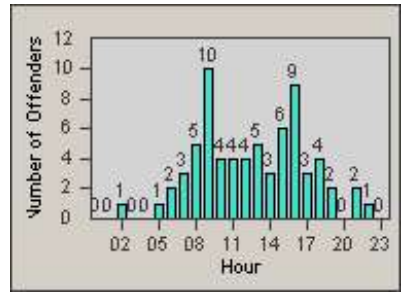

Redflex Redlight Offender Statistics

CONTRACT: Laguna
 DATE FROM: Woods
 1/Jul/2006

LOCATION: LAG-MOGA-03 Moulton Pkwy
 DATE TO: 31/Jul/2006

LANE 1

LANE 2

LANE 3

Redflex Redlight Offender Statistics

CONTRACT: Laguna
 DATE FROM: Woods
 1/Jul/2006