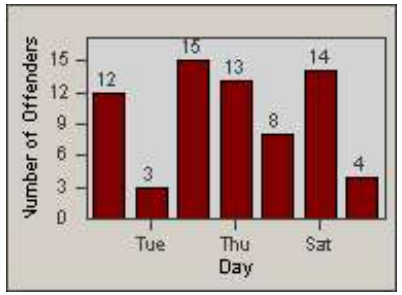

Redflex Redlight Offender Statistics

CONTRACT: Laguna
 DATE FROM: Woods
 1/Jul/2006

LOCATION: LAG-MOGA-03 Moulton Pkwy
 DATE TO: 31/Jul/2006

LANE 1

LANE 2

LANE 3

Redflex Redlight Offender Statistics

CONTRACT: Laguna
 DATE FROM: Woods
 1/Jul/2006