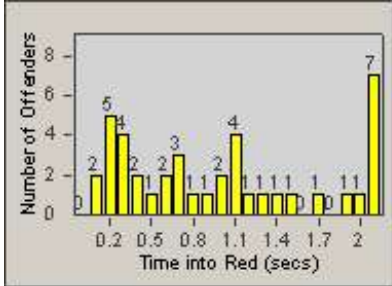

Redflex Redlight Offender Statistics

CONTRACT: Laguna
DATE FROM: Woods
1/Jul/2006

LOCATION: LAG-MOGA-03 Moulton Pkwy
DATE TO: 31/Jul/2006