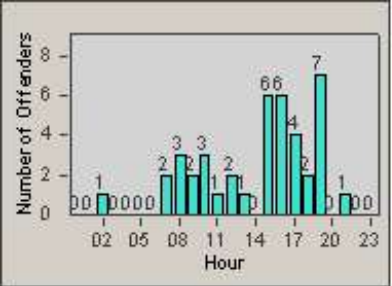

Redflex Redlight Offender Statistics

CONTRACT: Laguna
 DATE FROM: Woods
 1/Jul/2006

LOCATION: LAG-MOGA-03 Moulton Pkwy
 DATE TO: 31/Jul/2006

LANE 1

LANE 2

LANE 3

Redflex Redlight Offender Statistics

CONTRACT: Laguna
 DATE FROM: Woods
 1/Jul/2006

LOCATION: LAG-MOGA-03 Moulton Pkwy
 DATE TO: 31/Jul/2006

LANE 4

LANE TOTAL

Redflex Redlight Offender Statistics

CONTRACT: Laguna
 DATE FROM: Woods
 1/Jul/2006

LOCATION: LAG-MOGA-03 Moulton Pkwy
 DATE TO: 31/Jul/2006