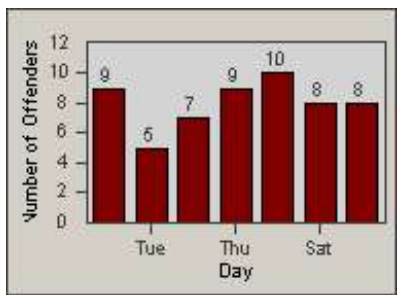

Redflex Redlight Offender Statistics

CONTRACT: Laguna
 DATE FROM: Woods
 1/Jul/2006

LOCATION: LAG-MOGA-03 Moulton Pkwy
 DATE TO: 31/Jul/2006

LANE 1

LANE 2

LANE 3

Redflex Redlight Offender Statistics

CONTRACT: Laguna
 DATE FROM: Woods
 1/Jul/2006