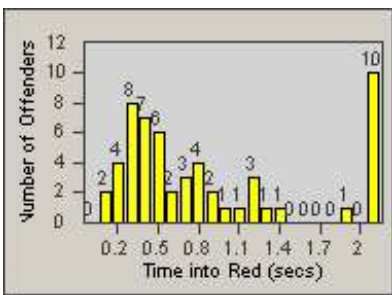

Redflex Redlight Offender Statistics

CONTRACT: Laguna
 DATE FROM: Woods
 1/Jul/2006

LOCATION: LAG-MOGA-03 Moulton Pkwy
 DATE TO: 31/Jul/2006

LANE 1

LANE 2

LANE 3

Redflex Redlight Offender Statistics

CONTRACT: Laguna
 DATE FROM: Woods
 1/Jul/2006