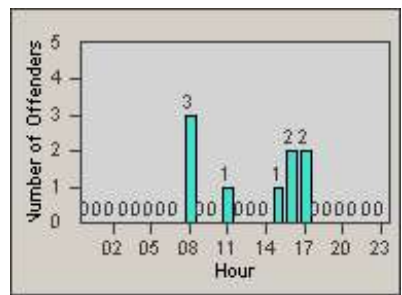

Redflex Redlight Offender Statistics

CONTRACT: Laguna Woods
 DATE FROM: 1/Jul/2010

LOCATION: LAG-ETMO-03 El Toro Rd
 DATE TO: 31/Jul/2010

LANE 1

LANE 2

LANE 3

Redflex Redlight Offender Statistics

CONTRACT: Laguna Woods
 DATE FROM: 1/Jul/2010