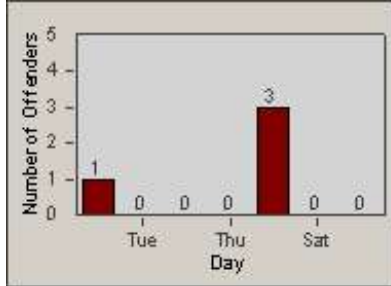

Redflex Redlight Offender Statistics

CONTRACT: Laguna Woods
DATE FROM: 1/Jul/2010

LOCATION: LAG-ETMO-03 El Toro Rd
DATE TO: 31/Jul/2010