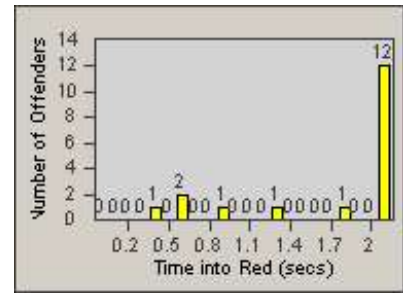

Redflex Redlight Offender Statistics

CONTRACT: Laguna Woods
DATE FROM: 1/Jul/2010

LOCATION: LAG-ETMO-03 El Toro Rd
DATE TO: 31/Jul/2010

LANE 4

LANE TOTAL