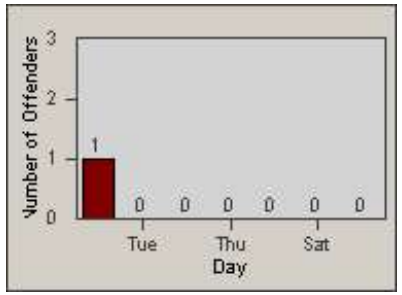

Redflex Redlight Offender Statistics

CONTRACT: Laguna Woods
 DATE FROM: 1/Jul/2010

LOCATION: LAG-ETMO-03 El Toro Rd
 DATE TO: 31/Jul/2010

LANE 1

LANE 2

LANE 3

Redflex Redlight Offender Statistics

CONTRACT: Laguna Woods
 DATE FROM: 1/Jul/2010