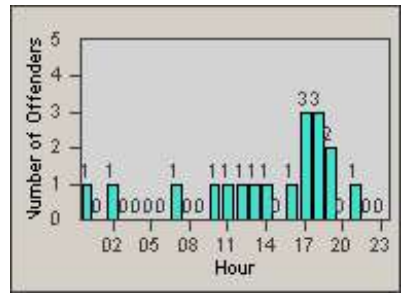

Redflex Redlight Offender Statistics

CONTRACT: Laguna Woods
DATE FROM: 1/Jul/2010

LOCATION: LAG-ETMO-03 El Toro Rd
DATE TO: 31/Jul/2010

LANE 4

LANE TOTAL