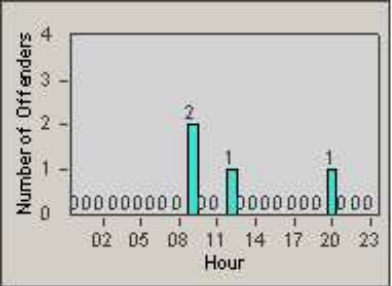

Redflex Redlight Offender Statistics

CONTRACT: Laguna Woods
DATE FROM: 1/Jul/2010

LOCATION: LAG-ETMO-03 El Toro Rd
DATE TO: 31/Jul/2010