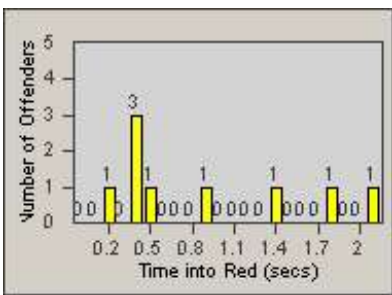

Redflex Redlight Offender Statistics

CONTRACT: Laguna Woods
 DATE FROM: 1/Jul/2010

LOCATION: LAG-ETMO-03 El Toro Rd
 DATE TO: 31/Jul/2010

LANE 1

LANE 2

LANE 3

Redflex Redlight Offender Statistics

CONTRACT: Laguna Woods
 DATE FROM: 1/Jul/2010