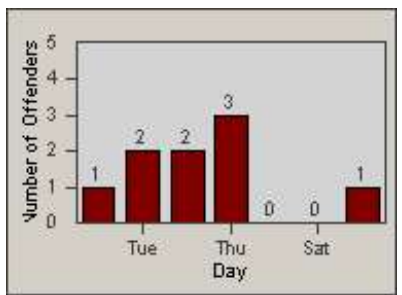

Redflex Redlight Offender Statistics

CONTRACT: Laguna Woods
 DATE FROM: 1/Jul/2010

LOCATION: LAG-ETMO-03 El Toro Rd
 DATE TO: 31/Jul/2010

LANE 1

LANE 2

LANE 3

Redflex Redlight Offender Statistics

CONTRACT: Laguna Woods
 DATE FROM: 1/Jul/2010