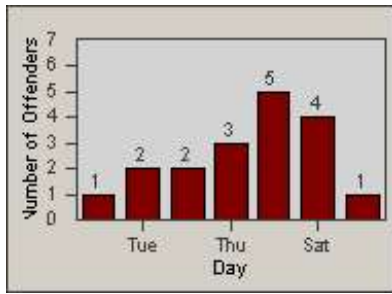

Redflex Redlight Offender Statistics

CONTRACT: Laguna Woods
DATE FROM: 1/Jul/2010

LOCATION: LAG-ETMO-03 El Toro Rd
DATE TO: 31/Jul/2010

LANE 4

LANE TOTAL