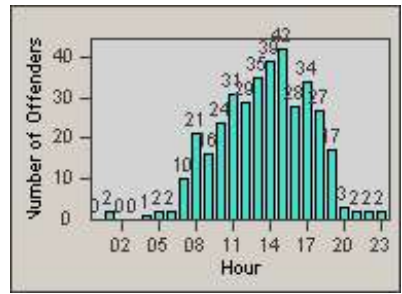

Redflex Redlight Offender Statistics

CONTRACT: Laguna Woods
DATE FROM: 1/Jul/2010

LOCATION: LAG-MOET-01 El Toro Rd
DATE TO: 31/Jul/2010

LANE 4

LANE TOTAL