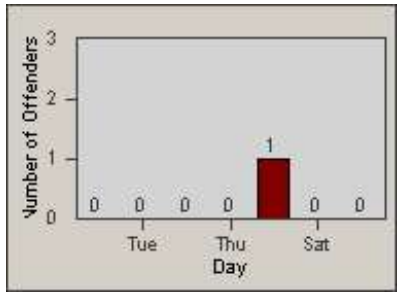

Redflex Redlight Offender Statistics

CONTRACT: Laguna Woods
DATE FROM: 1/Jul/2010

LOCATION: LAG-MOET-01 El Toro Rd
DATE TO: 31/Jul/2010

LANE 1

LANE 2

LANE 3