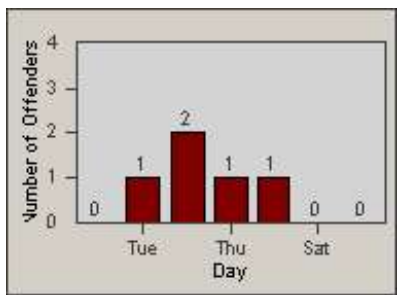

Redflex Redlight Offender Statistics

CONTRACT: Laguna Woods
DATE FROM: 1/Jul/2010

LOCATION: LAG-MOET-01 El Toro Rd
DATE TO: 31/Jul/2010

LANE 1