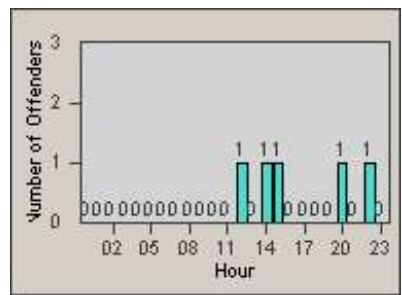

Redflex Redlight Offender Statistics

CONTRACT: Laguna Woods
DATE FROM: 1/Jul/2010

LOCATION: LAG-MOET-01 El Toro Rd
DATE TO: 31/Jul/2010

LANE 1