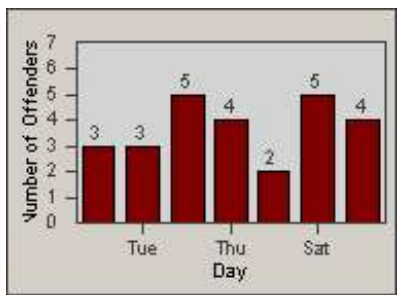

Redflex Redlight Offender Statistics

CONTRACT: Laguna Woods
 DATE FROM: 1/Jul/2010

LOCATION: LAG-MOGA-03 Moulton Pkwy
 DATE TO: 31/Jul/2010

LANE 1

LANE 2

LANE 3

Redflex Redlight Offender Statistics

CONTRACT: Laguna Woods
 DATE FROM: 1/Jul/2010