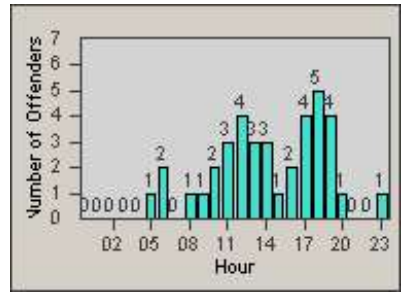

Redflex Redlight Offender Statistics

CONTRACT: Laguna Woods
 DATE FROM: 1/Jul/2010

LOCATION: LAG-MOGA-03 Moulton Pkwy
 DATE TO: 31/Jul/2010

LANE 1

LANE 2

LANE 3

Redflex Redlight Offender Statistics

CONTRACT: Laguna Woods
 DATE FROM: 1/Jul/2010