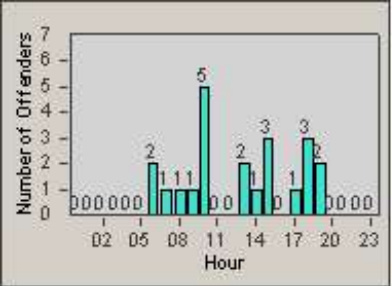

Redflex Redlight Offender Statistics

CONTRACT: Laguna Woods
 DATE FROM: 1/Jul/2010

LOCATION: LAG-MOGA-03 Moulton Pkwy
 DATE TO: 31/Jul/2010

LANE 1

LANE 2

LANE 3

Redflex Redlight Offender Statistics

CONTRACT: Laguna Woods
 DATE FROM: 1/Jul/2010

LOCATION: LAG-MOGA-03 Moulton Pkwy
 DATE TO: 31/Jul/2010

LANE 4

LANE TOTAL

Redflex Redlight Offender Statistics

CONTRACT: Laguna Woods
 DATE FROM: 1/Jul/2010

LOCATION: LAG-MOGA-03 Moulton Pkwy
 DATE TO: 31/Jul/2010