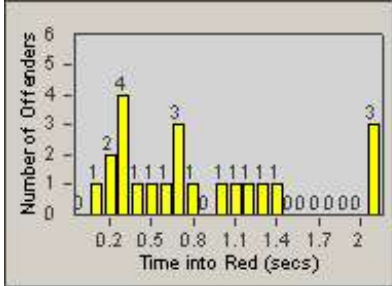

Redflex Redlight Offender Statistics

CONTRACT: Laguna Woods
 DATE FROM: 1/Jul/2010

LOCATION: LAG-MOGA-03 Moulton Pkwy
 DATE TO: 31/Jul/2010

LANE 1

LANE 2

LANE 3

Redflex Redlight Offender Statistics

CONTRACT: Laguna Woods
 DATE FROM: 1/Jul/2010

LOCATION: LAG-MOGA-03 Moulton Pkwy
 DATE TO: 31/Jul/2010

LANE 4

LANE TOTAL

Redflex Redlight Offender Statistics

CONTRACT: Laguna Woods
 DATE FROM: 1/Jul/2010

LOCATION: LAG-MOGA-03 Moulton Pkwy
 DATE TO: 31/Jul/2010