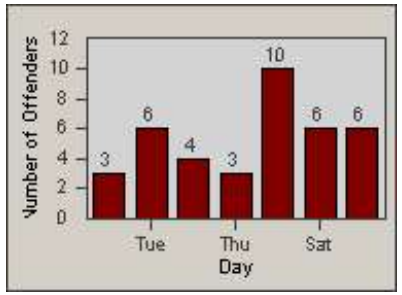

Redflex Redlight Offender Statistics

CONTRACT: Laguna Woods
 DATE FROM: 1/Jul/2010

LOCATION: LAG-MOGA-03 Moulton Pkwy
 DATE TO: 31/Jul/2010

LANE 1

LANE 2

LANE 3

Redflex Redlight Offender Statistics

CONTRACT: Laguna Woods
 DATE FROM: 1/Jul/2010