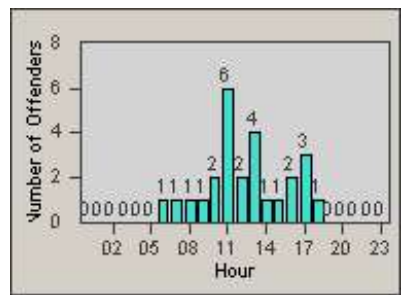

Redflex Redlight Offender Statistics

CONTRACT: Laguna Woods
 DATE FROM: 1/Jul/2010

LOCATION: LAG-MOGA-03 Moulton Pkwy
 DATE TO: 31/Jul/2010

LANE 1

LANE 2

LANE 3

Redflex Redlight Offender Statistics

CONTRACT: Laguna Woods
 DATE FROM: 1/Jul/2010

LOCATION: LAG-MOGA-03 Moulton Pkwy
 DATE TO: 31/Jul/2010

LANE 4

LANE TOTAL

Redflex Redlight Offender Statistics

CONTRACT: Laguna Woods
 DATE FROM: 1/Jul/2010

LOCATION: LAG-MOGA-03 Moulton Pkwy
 DATE TO: 31/Jul/2010