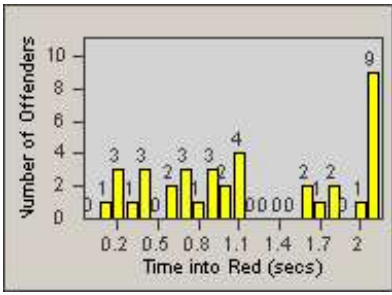

Redflex Redlight Offender Statistics

CONTRACT: Laguna Woods
 DATE FROM: 1/Jul/2010

LOCATION: LAG-MOGA-03 Moulton Pkwy
 DATE TO: 31/Jul/2010

LANE 1

LANE 2

LANE 3

Redflex Redlight Offender Statistics

CONTRACT: Laguna Woods
 DATE FROM: 1/Jul/2010