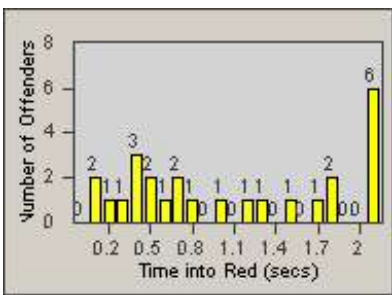

Redflex Redlight Offender Statistics

CONTRACT: Laguna Woods
 DATE FROM: 1/Jul/2010

LOCATION: LAG-MOGA-03 Moulton Pkwy
 DATE TO: 31/Jul/2010

LANE 1

LANE 2

LANE 3

Redflex Redlight Offender Statistics

CONTRACT: Laguna Woods
 DATE FROM: 1/Jul/2010