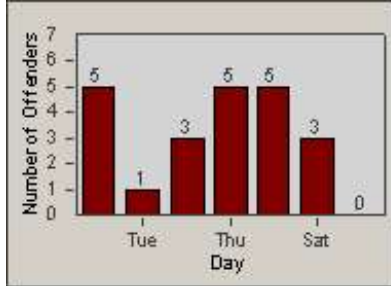

Redflex Redlight Offender Statistics

CONTRACT: Laguna Woods
DATE FROM: 1/Jul/2010

LOCATION: LAG-MOGA-03 Moulton Pkwy
DATE TO: 31/Jul/2010