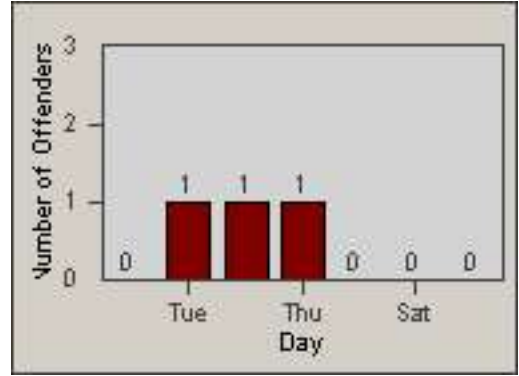

# Redflex Redlight Offender Statistics

CONTRACT: Laguna Woods  
 DATE FROM: 01-Jul-2012

LOCATION: LAG-MOGA-01 Moulton Pkwy  
 DATE TO: 31-Jul-2012

LANE 1

LANE 2

LANE 3