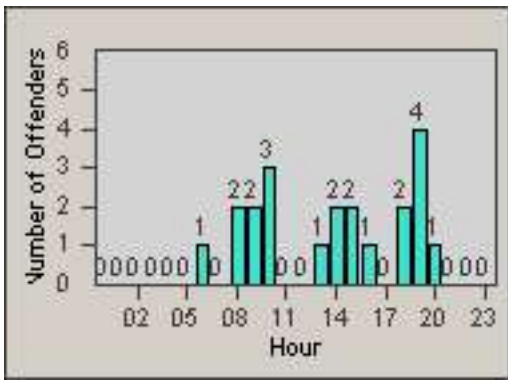

Redflex Redlight Offender Statistics

CONTRACT: Laguna Woods
DATE FROM: 01-Jul-2012

LOCATION: LAG-MOGA-03 Moulton Pkwy
DATE TO: 31-Jul-2012

LANE 1

LANE 2