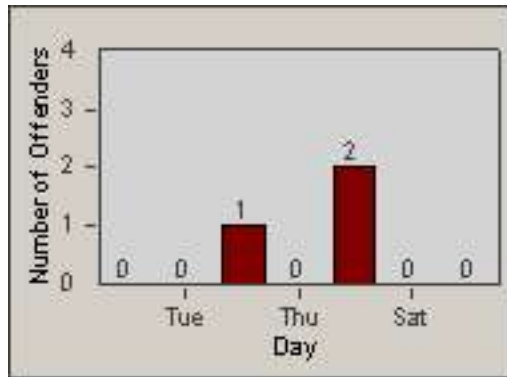

Redflex Redlight Offender Statistics

CONTRACT: Laguna Woods
DATE FROM: 01-Jul-2012

LOCATION: LAG-MOGA-01 Moulton Pkwy
DATE TO: 31-Jul-2012

LANE 4