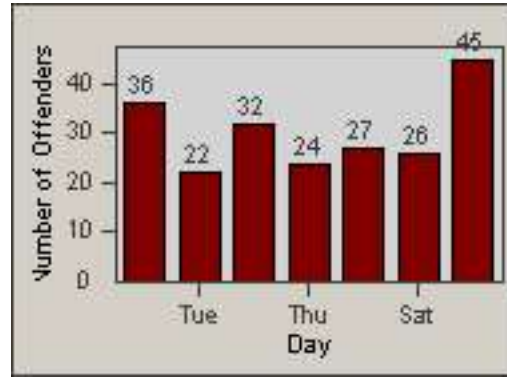

# Redflex Redlight Offender Statistics

CONTRACT: Laguna Woods  
 DATE FROM: 01-Jul-2012

LOCATION: LAG-MOET-01 El Toro Rd  
 DATE TO: 31-Jul-2012

LANE 4

LANE TOTAL