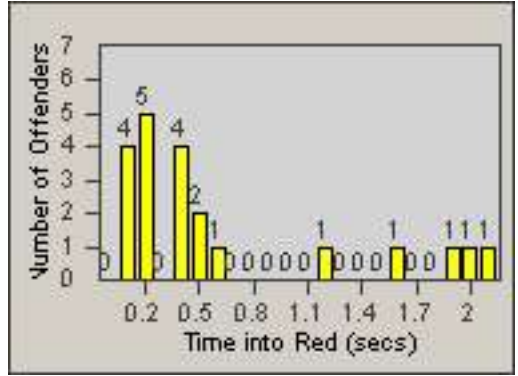

# Redflex Redlight Offender Statistics

CONTRACT: Laguna Woods  
 DATE FROM: 01-Jul-2012

LOCATION: LAG-MOGA-03 Moulton Pkwy  
 DATE TO: 31-Jul-2012

LANE 1

LANE 2

LANE 3