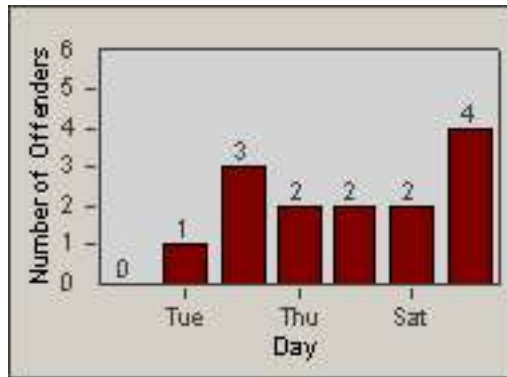

Redflex Redlight Offender Statistics

CONTRACT: Laguna Woods
DATE FROM: 01-Jul-2012

LOCATION: LAG-MOGA-01 Moulton Pkwy
DATE TO: 31-Jul-2012