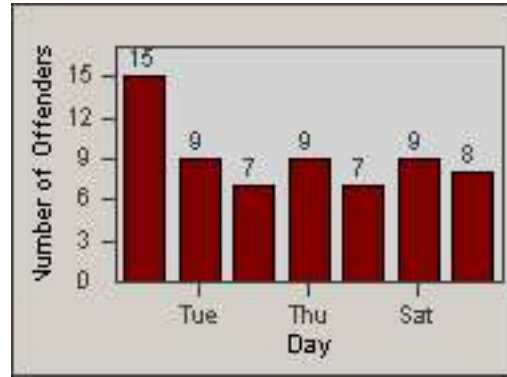

# Redflex Redlight Offender Statistics

CONTRACT: Laguna Woods  
 DATE FROM: 01-Jul-2012

LOCATION: LAG-ETMO-03 El Toro Rd  
 DATE TO: 31-Jul-2012

LANE 4

LANE TOTAL