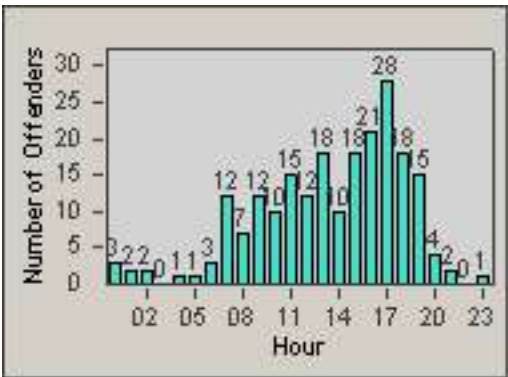

Redflex Redlight Offender Statistics

CONTRACT: Laguna   LOCATION: LAG-MOET-01 El Toro Rd
DATE FROM: Woods   DATE TO: 31-Jul-2012
01-Jul-2012