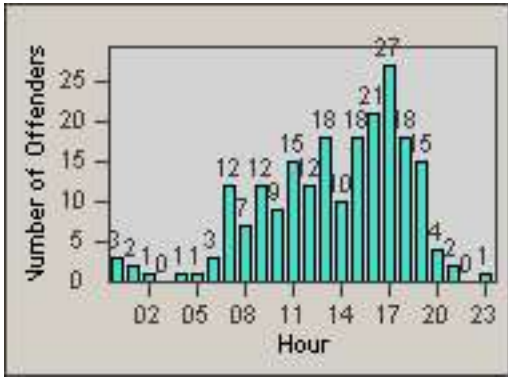

# Redflex Redlight Offender Statistics

CONTRACT: Laguna Woods  
 DATE FROM: 01-Jul-2012

LOCATION: LAG-MOET-01 El Toro Rd  
 DATE TO: 31-Jul-2012

LANE 4

LANE TOTAL