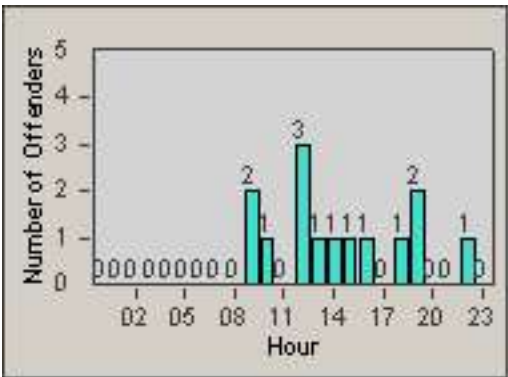

Redflex Redlight Offender Statistics

CONTRACT: Laguna Woods
DATE FROM: 01-Jul-2012

LOCATION: LAG-MOGA-01 Moulton Pkwy
DATE TO: 31-Jul-2012