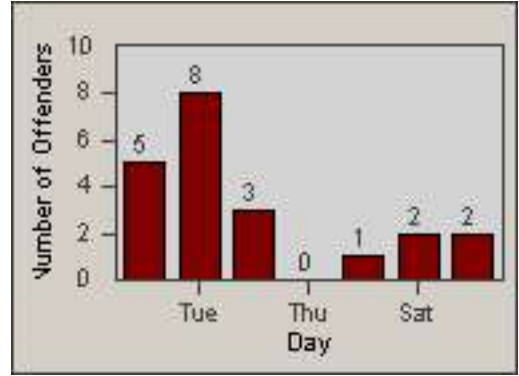

# Redflex Redlight Offender Statistics

CONTRACT: Laguna Woods  
 DATE FROM: 01-Jul-2012

LOCATION: LAG-MOGA-03 Moulton Pkwy  
 DATE TO: 31-Jul-2012

LANE 1

LANE 2

LANE 3