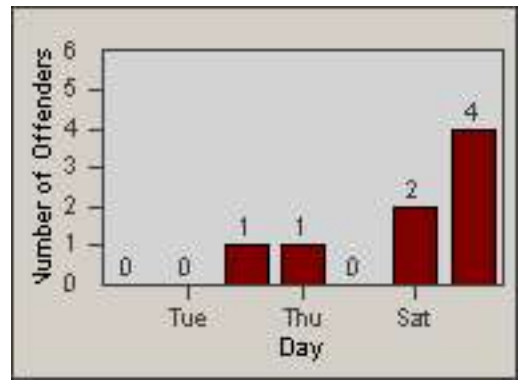

Redflex Redlight Offender Statistics

CONTRACT: Laguna Woods
DATE FROM: 01-Jul-2012

LOCATION: LAG-MOGA-01 Moulton Pkwy
DATE TO: 31-Jul-2012

LANE 1

LANE 2