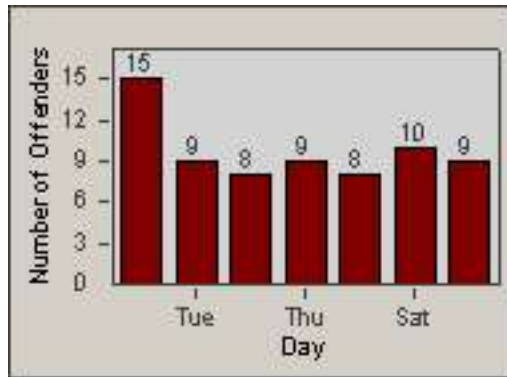

Redflex Redlight Offender Statistics

CONTRACT: Laguna Woods
DATE FROM: 01-Jul-2012

LOCATION: LAG-ETMO-03 El Toro Rd
DATE TO: 31-Jul-2012