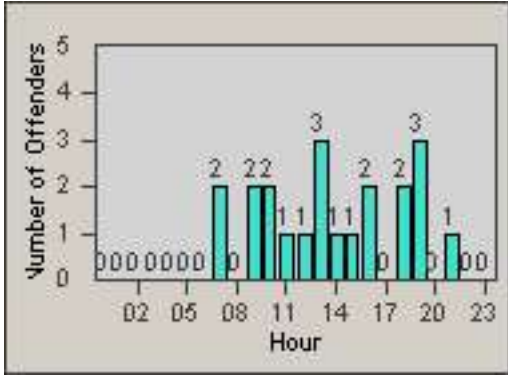

# Redflex Redlight Offender Statistics

CONTRACT: Laguna Woods  
 DATE FROM: 01-Jul-2012

LOCATION: LAG-MOGA-03 Moulton Pkwy  
 DATE TO: 31-Jul-2012

LANE 1

LANE 2

LANE 3