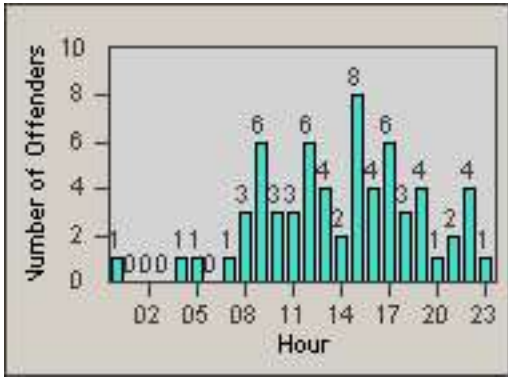

# Redflex Redlight Offender Statistics

CONTRACT: Laguna Woods  
 DATE FROM: 01-Jul-2012

LOCATION: LAG-ETMO-03 El Toro Rd  
 DATE TO: 31-Jul-2012

LANE 4

LANE TOTAL