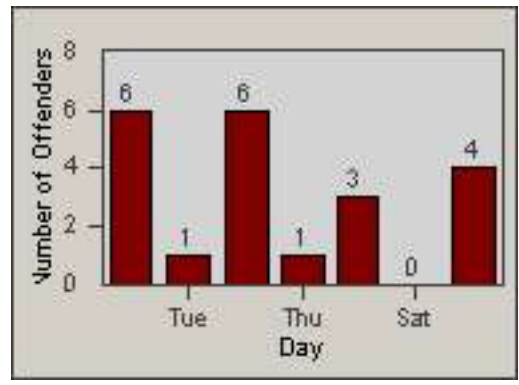

Redflex Redlight Offender Statistics

CONTRACT: Laguna Woods
DATE FROM: 01-Jul-2012

LOCATION: LAG-MOGA-03 Moulton Pkwy
DATE TO: 31-Jul-2012

LANE 1

LANE 2