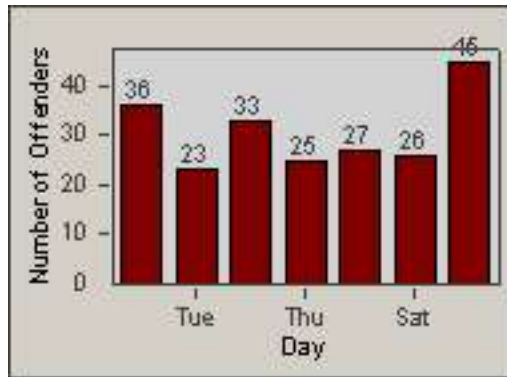

Redflex Redlight Offender Statistics

CONTRACT: Laguna   LOCATION: LAG-MOET-01 El Toro Rd
DATE FROM: Woods   DATE TO: 31-Jul-2012
01-Jul-2012