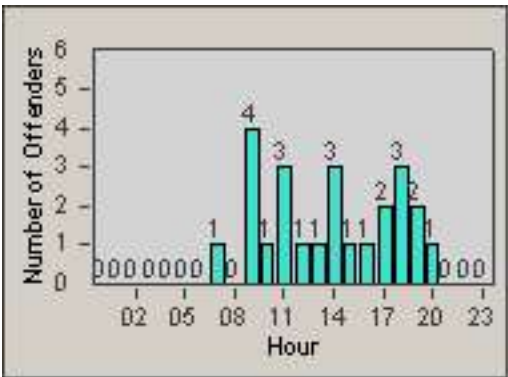

Redflex Redlight Offender Statistics

CONTRACT: Laguna Woods
DATE FROM: 01-Jul-2012

LOCATION: LAG-MOGA-03 Moulton Pkwy
DATE TO: 31-Jul-2012

LANE 4