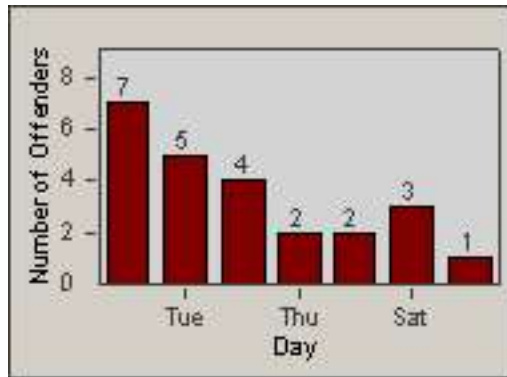

Redflex Redlight Offender Statistics

CONTRACT: Laguna Woods
DATE FROM: 01-Jul-2012

LOCATION: LAG-MOGA-03 Moulton Pkwy
DATE TO: 31-Jul-2012

LANE 4