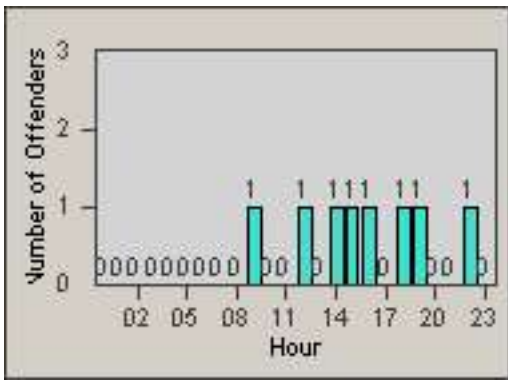

Redflex Redlight Offender Statistics

CONTRACT: Laguna Woods
DATE FROM: 01-Jul-2012

LOCATION: LAG-MOGA-01 Moulton Pkwy
DATE TO: 31-Jul-2012

LANE 1

LANE 2