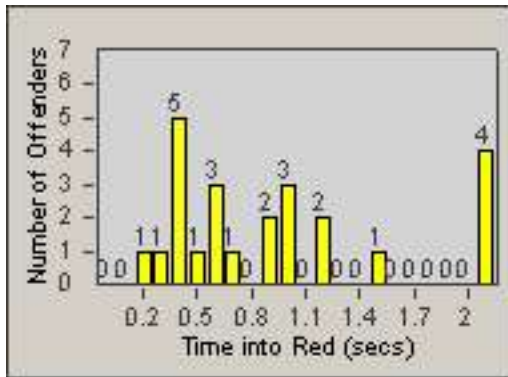

Redflex Redlight Offender Statistics

CONTRACT: Laguna Woods
DATE FROM: 01-Jul-2012

LOCATION: LAG-MOGA-03 Moulton Pkwy
DATE TO: 31-Jul-2012

LANE 4