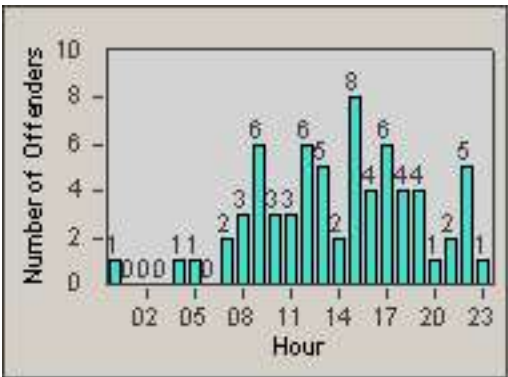

Redflex Redlight Offender Statistics

CONTRACT: Laguna Woods
DATE FROM: 01-Jul-2012

LOCATION: LAG-ETMO-03 El Toro Rd
DATE TO: 31-Jul-2012