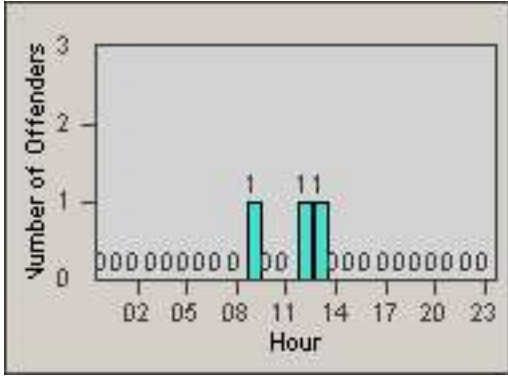

# Redflex Redlight Offender Statistics

CONTRACT: Laguna Woods  
 DATE FROM: 01-Jul-2012

LOCATION: LAG-MOGA-01 Moulton Pkwy  
 DATE TO: 31-Jul-2012

LANE 1

LANE 2

LANE 3