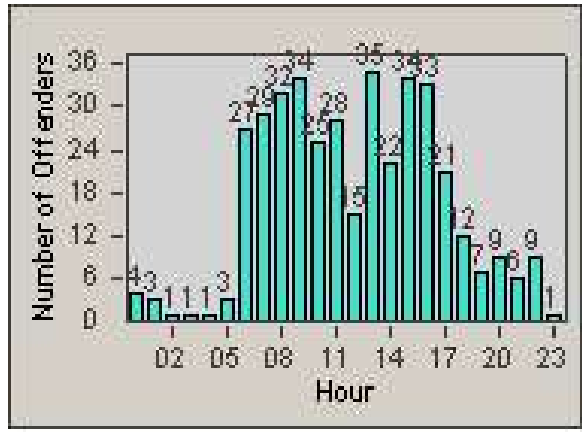

Redflex Redlight Offender Statistics

CONTRACT: Loma Linda
 DATE FROM: 1/Mar/2006

LOCATION: LOM-MOBA-01 Barton Rd
 DATE TO: 31/Mar/2006

LANE 1

LANE 2

LANE 3

Redflex Redlight Offender Statistics

CONTRACT: Loma Linda
 DATE FROM: 1/Mar/2006

LOCATION: LOM-MOBA-01 Barton Rd
 DATE TO: 31/Mar/2006

LANE 4

LANE TOTAL

Redflex Redlight Offender Statistics

CONTRACT: Loma Linda
 DATE FROM: 1/Mar/2006

LOCATION: LOM-MOBA-01 Barton Rd
 DATE TO: 31/Mar/2006