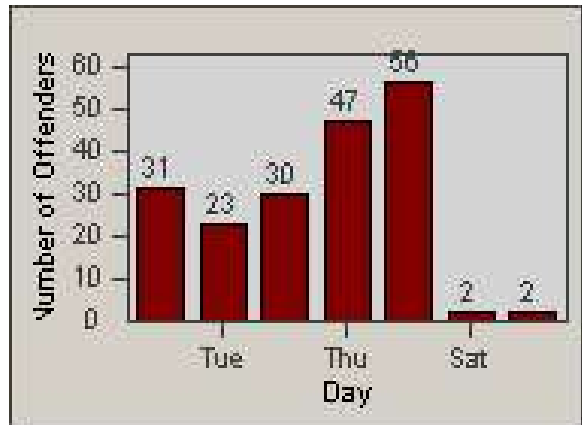

Redflex Redlight Offender Statistics

CONTRACT: Loma Linda
 DATE FROM: 1/Mar/2006

LOCATION: LOM-MOBA-01 Barton Rd
 DATE TO: 31/Mar/2006

LANE 1

LANE 2

LANE 3

Redflex Redlight Offender Statistics

CONTRACT: Loma Linda
 DATE FROM: 1/Mar/2006

LOCATION: LOM-MOBA-01 Barton Rd
 DATE TO: 31/Mar/2006

LANE 4

LANE TOTAL

Redflex Redlight Offender Statistics

CONTRACT: Loma Linda
 DATE FROM: 1/Mar/2006

LOCATION: LOM-MOBA-01 Barton Rd
 DATE TO: 31/Mar/2006