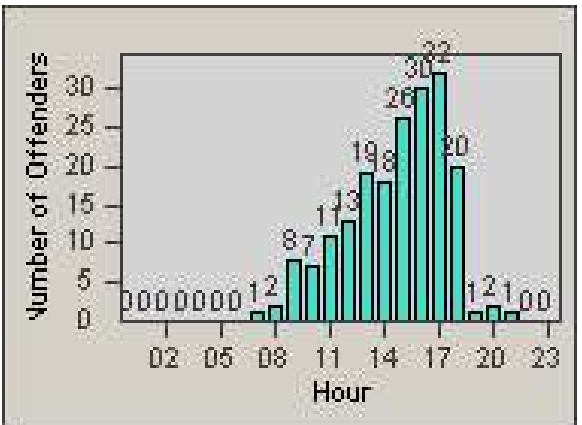

Redflex Redlight Offender Statistics

CONTRACT: Loma Linda
 DATE FROM: 1/Mar/2006

LOCATION: LOM-MOBA-01 Barton Rd
 DATE TO: 31/Mar/2006

LANE 1

LANE 2

LANE 3

Redflex Redlight Offender Statistics

CONTRACT: Loma Linda
 DATE FROM: 1/Mar/2006

LOCATION: LOM-MOBA-01 Barton Rd
 DATE TO: 31/Mar/2006

LANE 4

LANE TOTAL

Redflex Redlight Offender Statistics

CONTRACT: Loma Linda
 DATE FROM: 1/Mar/2006

LOCATION: LOM-MOBA-01 Barton Rd
 DATE TO: 31/Mar/2006