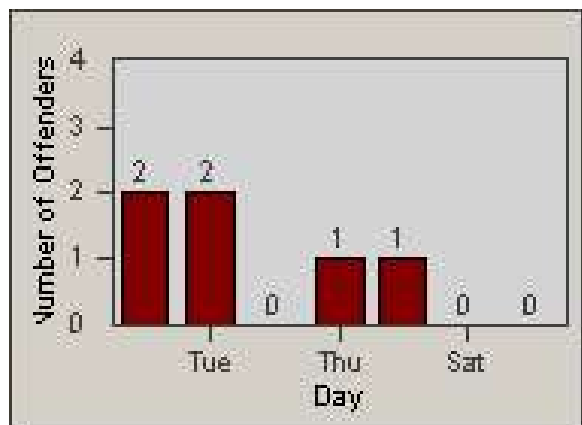

Redflex Redlight Offender Statistics

CONTRACT: Loma Linda
 DATE FROM: 1/Mar/2006

LOCATION: LOM-MOBA-01 Barton Rd
 DATE TO: 31/Mar/2006

LANE 1

LANE 2

LANE 3

Redflex Redlight Offender Statistics

CONTRACT: Loma Linda
 DATE FROM: 1/Mar/2006