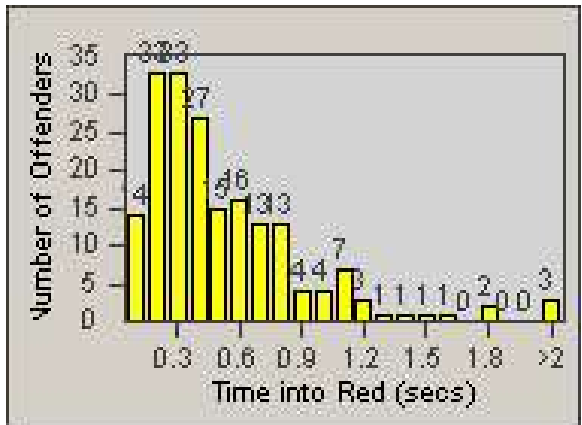

Redflex Redlight Offender Statistics

CONTRACT: Loma Linda
 DATE FROM: 1/Mar/2006

LOCATION: LOM-MOBA-01 Barton Rd
 DATE TO: 31/Mar/2006

LANE 1

LANE 2

LANE 3

Redflex Redlight Offender Statistics

CONTRACT: Loma Linda
 DATE FROM: 1/Mar/2006

LOCATION: LOM-MOBA-01 Barton Rd
 DATE TO: 31/Mar/2006

LANE 4

LANE TOTAL

Redflex Redlight Offender Statistics

CONTRACT: Loma Linda
 DATE FROM: 1/Mar/2006

LOCATION: LOM-MOBA-01 Barton Rd
 DATE TO: 31/Mar/2006