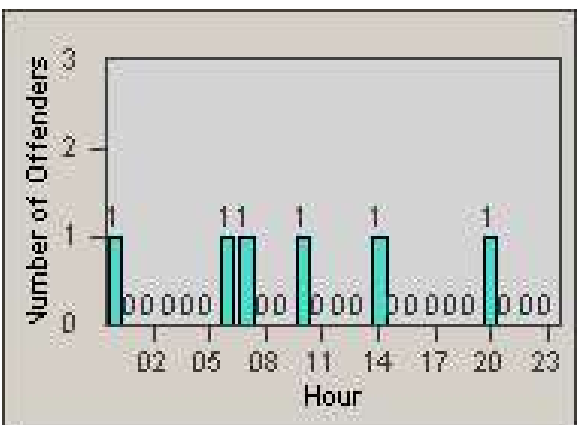

Redflex Redlight Offender Statistics

CONTRACT: Loma Linda
 DATE FROM: 1/Mar/2006

LOCATION: LOM-MOBA-01 Barton Rd
 DATE TO: 31/Mar/2006

LANE 1

LANE 2

LANE 3

Redflex Redlight Offender Statistics

CONTRACT: Loma Linda
 DATE FROM: 1/Mar/2006

LOCATION: LOM-MOBA-01 Barton Rd
 DATE TO: 31/Mar/2006

LANE 4

LANE TOTAL

Redflex Redlight Offender Statistics

CONTRACT: Loma Linda
 DATE FROM: 1/Mar/2006

LOCATION: LOM-MOBA-01 Barton Rd
 DATE TO: 31/Mar/2006