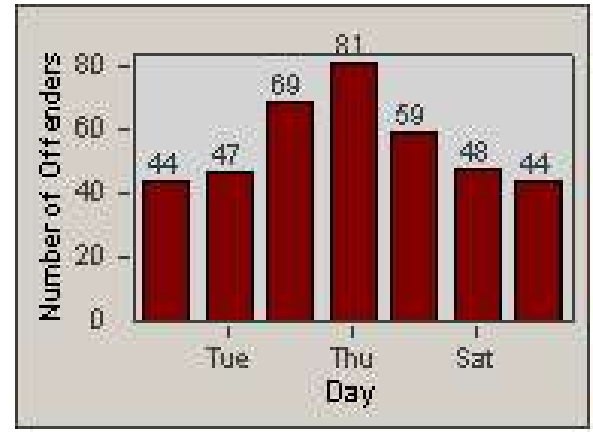

Redflex Redlight Offender Statistics

CONTRACT: Loma Linda
DATE FROM: 1/Mar/2006

LOCATION: LOM-MOBA-01 Barton Rd
DATE TO: 31/Mar/2006

LANE 4