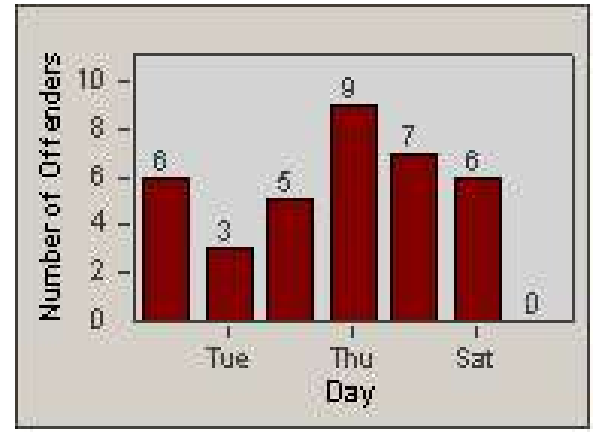

Redflex Redlight Offender Statistics

CONTRACT: Loma Linda
 DATE FROM: 1/Nov/2006

LOCATION: LOM-BAMO-01 Barton Rd
 DATE TO: 30/Nov/2006

LANE 1

LANE 2

LANE 3

Redflex Redlight Offender Statistics

CONTRACT: Loma Linda
 DATE FROM: 1/Nov/2006

LOCATION: LOM-BAMO-01 Barton Rd
 DATE TO: 30/Nov/2006

LANE 4

LANE TOTAL

Redflex Redlight Offender Statistics

CONTRACT: Loma Linda
 DATE FROM: 1/Nov/2006

LOCATION: LOM-BAMO-01 Barton Rd
 DATE TO: 30/Nov/2006