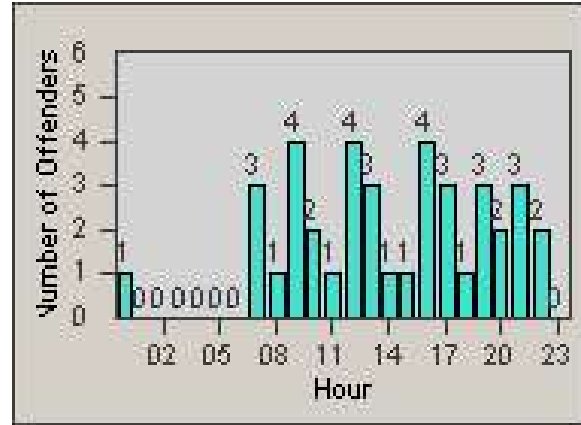

Redflex Redlight Offender Statistics

CONTRACT: Loma Linda
 DATE FROM: 1/Nov/2006

LOCATION: LOM-BAMO-01 Barton Rd
 DATE TO: 30/Nov/2006

LANE 1

LANE 2

LANE 3

Redflex Redlight Offender Statistics

CONTRACT: Loma Linda
 DATE FROM: 1/Nov/2006

LOCATION: LOM-BAMO-01 Barton Rd
 DATE TO: 30/Nov/2006

LANE 4

LANE TOTAL

Redflex Redlight Offender Statistics

CONTRACT: Loma Linda
 DATE FROM: 1/Nov/2006

LOCATION: LOM-BAMO-01 Barton Rd
 DATE TO: 30/Nov/2006