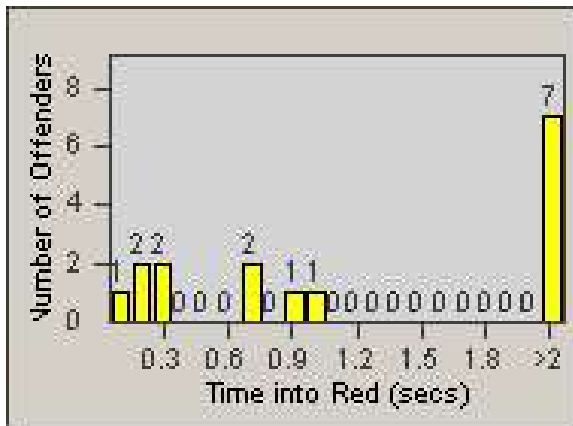

Redflex Redlight Offender Statistics

CONTRACT: Loma Linda
 DATE FROM: 1/Nov/2006

LOCATION: LOM-BAMO-01 Barton Rd
 DATE TO: 30/Nov/2006

LANE 1

LANE 2

LANE 3

Redflex Redlight Offender Statistics

CONTRACT: Loma Linda
 DATE FROM: 1/Nov/2006

LOCATION: LOM-BAMO-01 Barton Rd
 DATE TO: 30/Nov/2006

LANE 4

LANE TOTAL

Redflex Redlight Offender Statistics

CONTRACT: Loma Linda
 DATE FROM: 1/Nov/2006

LOCATION: LOM-BAMO-01 Barton Rd
 DATE TO: 30/Nov/2006