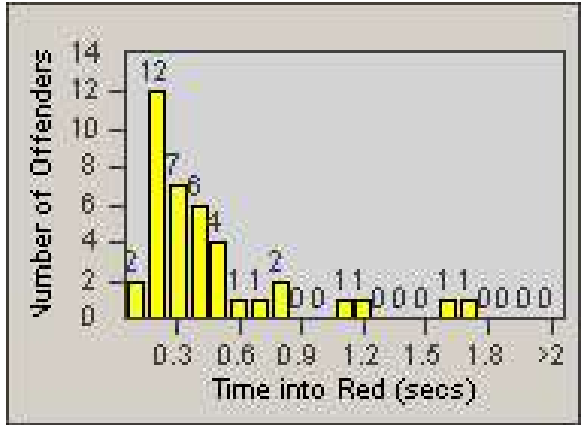

Redflex Redlight Offender Statistics

CONTRACT: Loma Linda
 DATE FROM: 1/Nov/2006

LOCATION: LOM-BAMO-01 Barton Rd
 DATE TO: 30/Nov/2006

LANE 1

LANE 2

LANE 3

Redflex Redlight Offender Statistics

CONTRACT: Loma Linda
 DATE FROM: 1/Nov/2006

LOCATION: LOM-BAMO-01 Barton Rd
 DATE TO: 30/Nov/2006

LANE 4

LANE TOTAL

Redflex Redlight Offender Statistics

CONTRACT: Loma Linda
 DATE FROM: 1/Nov/2006

LOCATION: LOM-BAMO-01 Barton Rd
 DATE TO: 30/Nov/2006