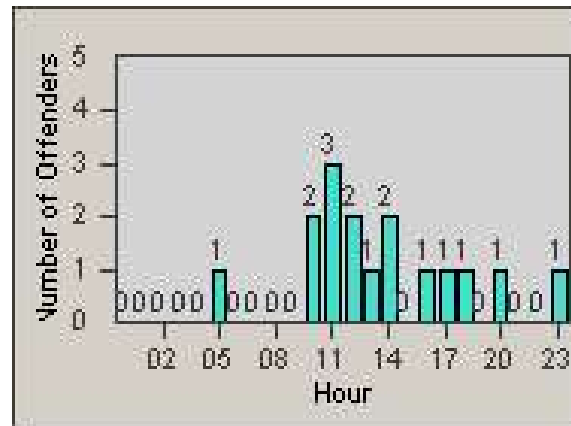

Redflex Redlight Offender Statistics

CONTRACT: Loma Linda
 DATE FROM: 1/Nov/2006

LOCATION: LOM-BAMO-01 Barton Rd
 DATE TO: 30/Nov/2006

LANE 1

LANE 2

LANE 3

Redflex Redlight Offender Statistics

CONTRACT: Loma Linda
 DATE FROM: 1/Nov/2006

LOCATION: LOM-BAMO-01 Barton Rd
 DATE TO: 30/Nov/2006

LANE 4

LANE TOTAL

Redflex Redlight Offender Statistics

CONTRACT: Loma Linda
 DATE FROM: 1/Nov/2006

LOCATION: LOM-BAMO-01 Barton Rd
 DATE TO: 30/Nov/2006