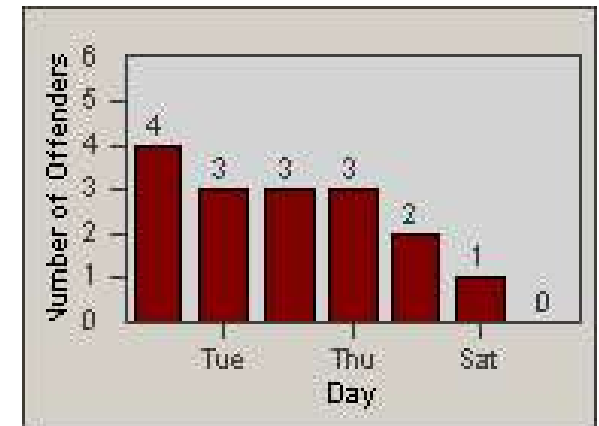

Redflex Redlight Offender Statistics

CONTRACT: Loma Linda
 DATE FROM: 1/Nov/2006

LOCATION: LOM-BAMO-01 Barton Rd
 DATE TO: 30/Nov/2006

LANE 1

LANE 2

LANE 3

Redflex Redlight Offender Statistics

CONTRACT: Loma Linda
 DATE FROM: 1/Nov/2006

LOCATION: LOM-BAMO-01 Barton Rd
 DATE TO: 30/Nov/2006

LANE 4

LANE TOTAL

Redflex Redlight Offender Statistics

CONTRACT: Loma Linda
 DATE FROM: 1/Nov/2006

LOCATION: LOM-BAMO-01 Barton Rd
 DATE TO: 30/Nov/2006