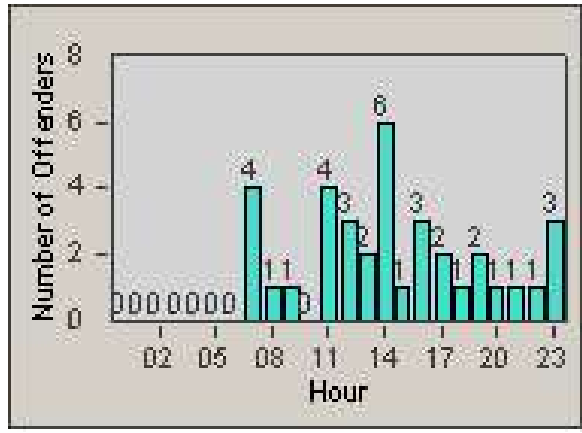

Redflex Redlight Offender Statistics

CONTRACT: Loma Linda
 DATE FROM: 1/Nov/2006

LOCATION: LOM-BAMO-01 Barton Rd
 DATE TO: 30/Nov/2006

LANE 1

LANE 2

LANE 3

Redflex Redlight Offender Statistics

CONTRACT: Loma Linda
 DATE FROM: 1/Nov/2006

LOCATION: LOM-BAMO-01 Barton Rd
 DATE TO: 30/Nov/2006

LANE 4

LANE TOTAL

Redflex Redlight Offender Statistics

CONTRACT: Loma Linda
 DATE FROM: 1/Nov/2006

LOCATION: LOM-BAMO-01 Barton Rd
 DATE TO: 30/Nov/2006