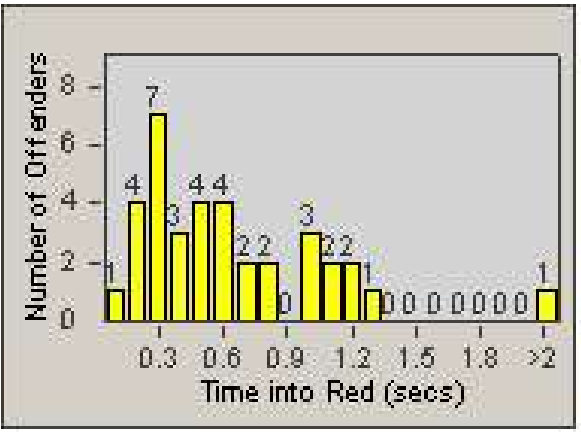

Redflex Redlight Offender Statistics

CONTRACT: Loma Linda
 DATE FROM: 1/Nov/2006

LOCATION: LOM-BAMO-01 Barton Rd
 DATE TO: 30/Nov/2006

LANE 1

LANE 2

LANE 3

Redflex Redlight Offender Statistics

CONTRACT: Loma Linda
 DATE FROM: 1/Nov/2006

LOCATION: LOM-BAMO-01 Barton Rd
 DATE TO: 30/Nov/2006

LANE 4

LANE TOTAL

Redflex Redlight Offender Statistics

CONTRACT: Loma Linda
 DATE FROM: 1/Nov/2006

LOCATION: LOM-BAMO-01 Barton Rd
 DATE TO: 30/Nov/2006