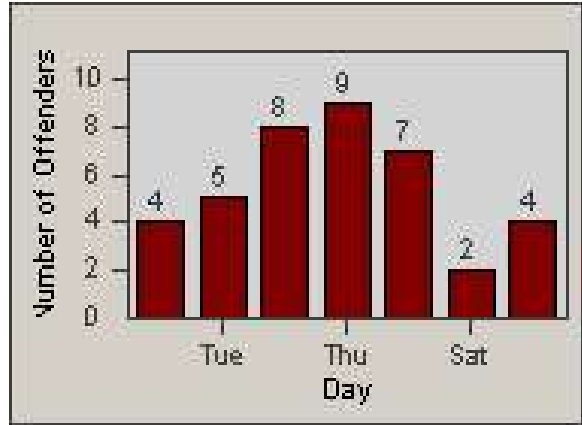

Redflex Redlight Offender Statistics

CONTRACT: Loma Linda
DATE FROM: 1/Nov/2006

LOCATION: LOM-BAMO-01 Barton Rd
DATE TO: 30/Nov/2006

LANE 4

LANE TOTAL