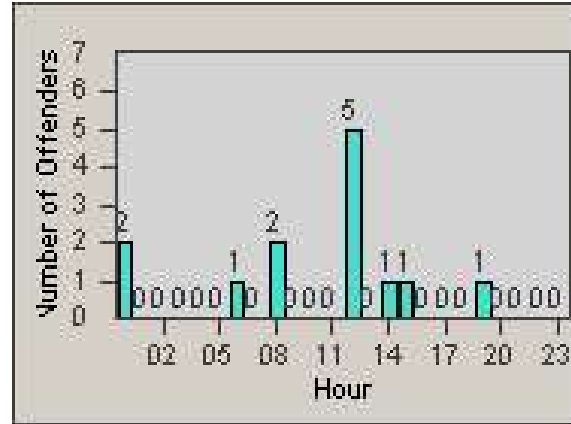

Redflex Redlight Offender Statistics

CONTRACT: Loma Linda
 DATE FROM: 1/Nov/2006

LOCATION: LOM-BAMO-01 Barton Rd
 DATE TO: 30/Nov/2006

LANE 1

LANE 2

LANE 3

Redflex Redlight Offender Statistics

CONTRACT: Loma Linda
 DATE FROM: 1/Nov/2006

LOCATION: LOM-BAMO-01 Barton Rd
 DATE TO: 30/Nov/2006

LANE 4

LANE TOTAL

Redflex Redlight Offender Statistics

CONTRACT: Loma Linda
 DATE FROM: 1/Nov/2006

LOCATION: LOM-BAMO-01 Barton Rd
 DATE TO: 30/Nov/2006