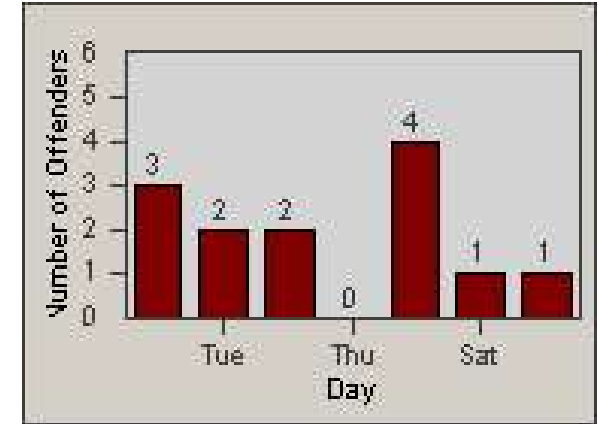

Redflex Redlight Offender Statistics

CONTRACT: Loma Linda
 DATE FROM: 1/Nov/2006

LOCATION: LOM-BAMO-01 Barton Rd
 DATE TO: 30/Nov/2006

LANE 1

LANE 2

LANE 3

Redflex Redlight Offender Statistics

CONTRACT: Loma Linda
 DATE FROM: 1/Nov/2006

LOCATION: LOM-BAMO-01 Barton Rd
 DATE TO: 30/Nov/2006

LANE 4

LANE TOTAL

Redflex Redlight Offender Statistics

CONTRACT: Loma Linda
 DATE FROM: 1/Nov/2006

LOCATION: LOM-BAMO-01 Barton Rd
 DATE TO: 30/Nov/2006