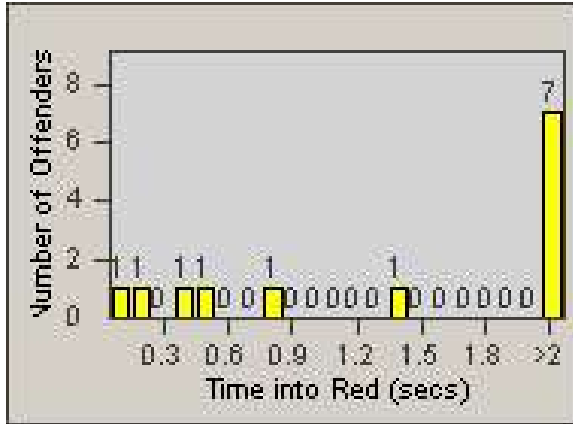

Redflex Redlight Offender Statistics

CONTRACT: Loma Linda
 DATE FROM: 1/Nov/2006

LOCATION: LOM-BAMO-01 Barton Rd
 DATE TO: 30/Nov/2006

LANE 1

LANE 2

LANE 3

Redflex Redlight Offender Statistics

CONTRACT: Loma Linda
 DATE FROM: 1/Nov/2006

LOCATION: LOM-BAMO-01 Barton Rd
 DATE TO: 30/Nov/2006

LANE 4

LANE TOTAL

Redflex Redlight Offender Statistics

CONTRACT: Loma Linda
 DATE FROM: 1/Nov/2006

LOCATION: LOM-BAMO-01 Barton Rd
 DATE TO: 30/Nov/2006