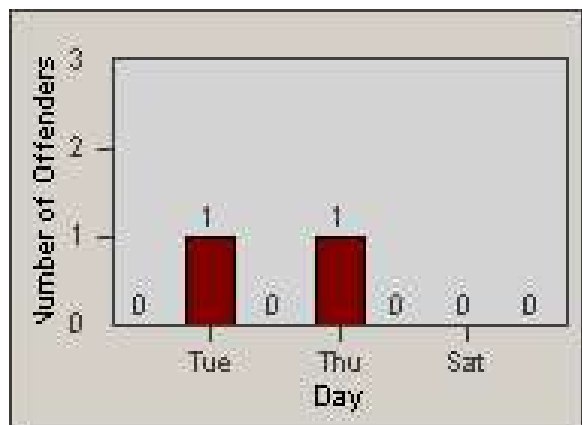

Redflex Redlight Offender Statistics

CONTRACT: Loma Linda
 DATE FROM: 1/Nov/2006

LOCATION: LOM-MOBA-01 Barton Rd
 DATE TO: 30/Nov/2006

LANE 1

LANE 2

LANE 3

Redflex Redlight Offender Statistics

CONTRACT: Loma Linda
 DATE FROM: 1/Nov/2006