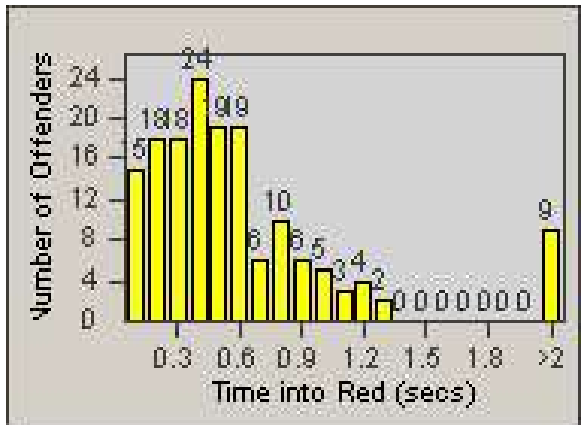

Redflex Redlight Offender Statistics

CONTRACT: Loma Linda
 DATE FROM: 1/Nov/2006

LOCATION: LOM-MOBA-01 Barton Rd
 DATE TO: 30/Nov/2006

LANE 1

LANE 2

LANE 3

Redflex Redlight Offender Statistics

CONTRACT: Loma Linda
 DATE FROM: 1/Nov/2006

LOCATION: LOM-MOBA-01 Barton Rd
 DATE TO: 30/Nov/2006

LANE 4

LANE TOTAL

Redflex Redlight Offender Statistics

CONTRACT: Loma Linda
 DATE FROM: 1/Nov/2006

LOCATION: LOM-MOBA-01 Barton Rd
 DATE TO: 30/Nov/2006