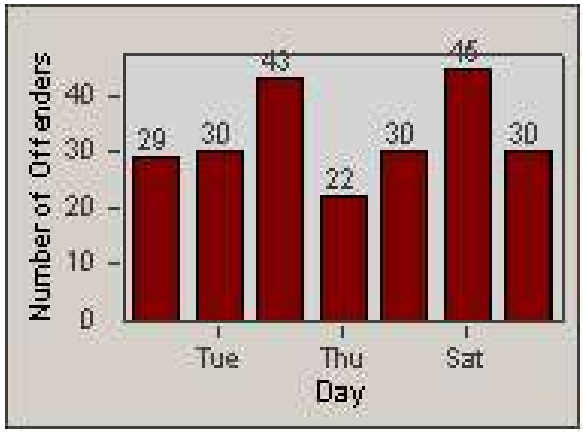

Redflex Redlight Offender Statistics

CONTRACT: Loma Linda
DATE FROM: 1/Nov/2006

LOCATION: LOM-MOBA-01 Barton Rd
DATE TO: 30/Nov/2006

LANE 4