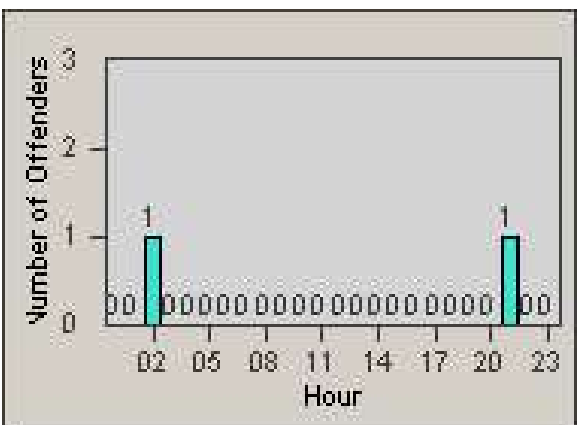

Redflex Redlight Offender Statistics

CONTRACT: Loma Linda
 DATE FROM: 1/Nov/2006

LOCATION: LOM-MOBA-01 Barton Rd
 DATE TO: 30/Nov/2006

LANE 1

LANE 2

LANE 3

Redflex Redlight Offender Statistics

CONTRACT: Loma Linda
 DATE FROM: 1/Nov/2006

LOCATION: LOM-MOBA-01 Barton Rd
 DATE TO: 30/Nov/2006

LANE 4

LANE TOTAL

Redflex Redlight Offender Statistics

CONTRACT: Loma Linda
 DATE FROM: 1/Nov/2006

LOCATION: LOM-MOBA-01 Barton Rd
 DATE TO: 30/Nov/2006