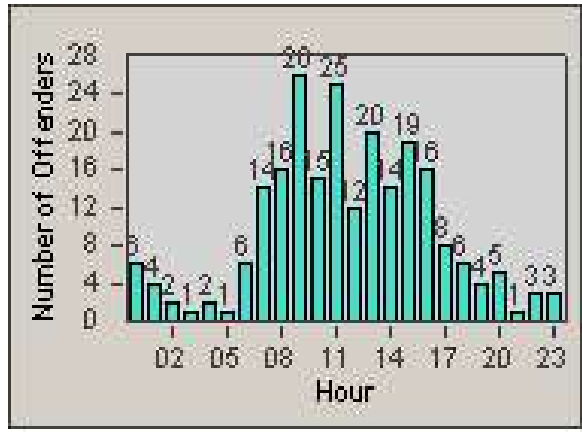

Redflex Redlight Offender Statistics

CONTRACT: Loma Linda
 DATE FROM: 1/Nov/2006

LOCATION: LOM-MOBA-01 Barton Rd
 DATE TO: 30/Nov/2006

LANE 1

LANE 2

LANE 3

Redflex Redlight Offender Statistics

CONTRACT: Loma Linda
 DATE FROM: 1/Nov/2006

LOCATION: LOM-MOBA-01 Barton Rd
 DATE TO: 30/Nov/2006

LANE 4

LANE TOTAL

Redflex Redlight Offender Statistics

CONTRACT: Loma Linda
 DATE FROM: 1/Nov/2006

LOCATION: LOM-MOBA-01 Barton Rd
 DATE TO: 30/Nov/2006