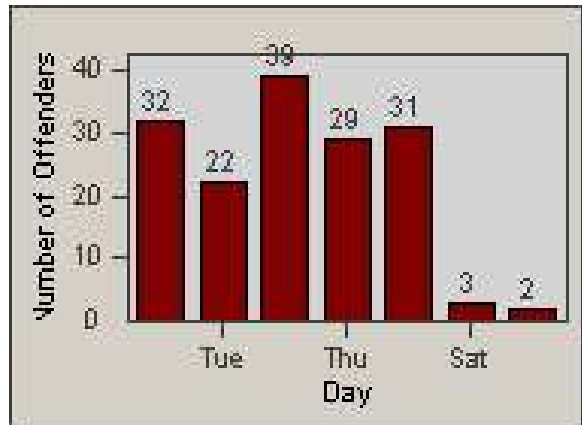

Redflex Redlight Offender Statistics

CONTRACT: Loma Linda
 DATE FROM: 1/Nov/2006

LOCATION: LOM-MOBA-01 Barton Rd
 DATE TO: 30/Nov/2006

LANE 1

LANE 2

LANE 3

Redflex Redlight Offender Statistics

CONTRACT: Loma Linda
 DATE FROM: 1/Nov/2006

LOCATION: LOM-MOBA-01 Barton Rd
 DATE TO: 30/Nov/2006

LANE 4

LANE TOTAL

Redflex Redlight Offender Statistics

CONTRACT: Loma Linda
 DATE FROM: 1/Nov/2006

LOCATION: LOM-MOBA-01 Barton Rd
 DATE TO: 30/Nov/2006