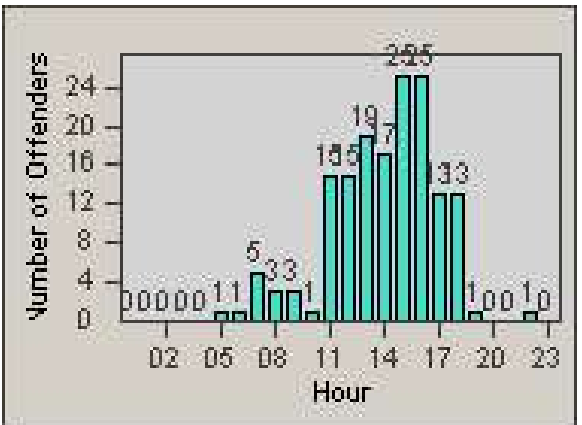

Redflex Redlight Offender Statistics

CONTRACT: Loma Linda
 DATE FROM: 1/Nov/2006

LOCATION: LOM-MOBA-01 Barton Rd
 DATE TO: 30/Nov/2006

LANE 1

LANE 2

LANE 3

Redflex Redlight Offender Statistics

CONTRACT: Loma Linda
 DATE FROM: 1/Nov/2006

LOCATION: LOM-MOBA-01 Barton Rd
 DATE TO: 30/Nov/2006

LANE 4

LANE TOTAL

Redflex Redlight Offender Statistics

CONTRACT: Loma Linda
 DATE FROM: 1/Nov/2006

LOCATION: LOM-MOBA-01 Barton Rd
 DATE TO: 30/Nov/2006