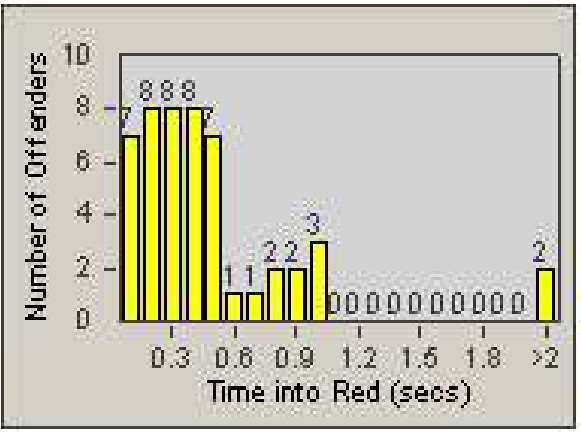

Redflex Redlight Offender Statistics

CONTRACT: Loma Linda
 DATE FROM: 1/Oct/2006

LOCATION: LOM-BAMO-01 Barton Rd
 DATE TO: 31/Oct/2006

LANE 1

LANE 2

LANE 3

Redflex Redlight Offender Statistics

CONTRACT: Loma Linda
DATE FROM: 1/Oct/2006

LOCATION: LOM-BAMO-01 Barton Rd
DATE TO: 31/Oct/2006

LANE 4

LANE TOTAL

Redflex Redlight Offender Statistics

CONTRACT: Loma Linda
 DATE FROM: 1/Oct/2006

LOCATION: LOM-BAMO-01 Barton Rd
 DATE TO: 31/Oct/2006