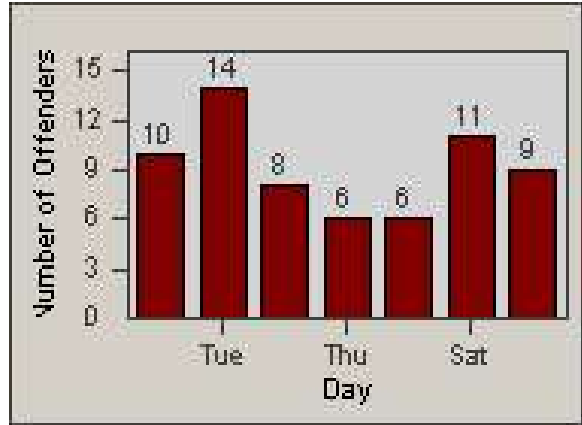

Redflex Redlight Offender Statistics

CONTRACT: Loma Linda
 DATE FROM: 1/Oct/2006

LOCATION: LOM-BAMO-01 Barton Rd
 DATE TO: 31/Oct/2006

LANE 1

LANE 2

LANE 3

Redflex Redlight Offender Statistics

CONTRACT: Loma Linda
DATE FROM: 1/Oct/2006

LOCATION: LOM-BAMO-01 Barton Rd
DATE TO: 31/Oct/2006

LANE 4

LANE TOTAL

Redflex Redlight Offender Statistics

CONTRACT: Loma Linda
 DATE FROM: 1/Oct/2006

LOCATION: LOM-BAMO-01 Barton Rd
 DATE TO: 31/Oct/2006