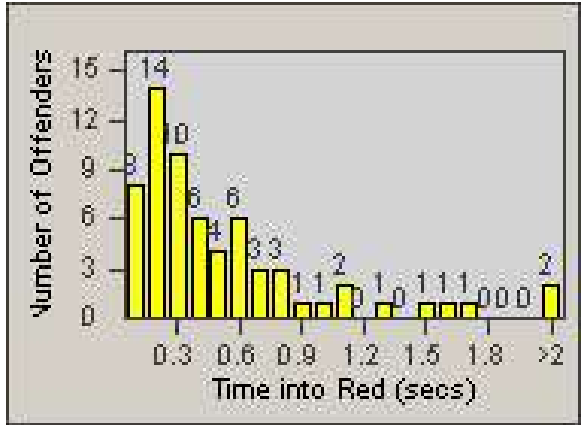

Redflex Redlight Offender Statistics

CONTRACT: Loma Linda
 DATE FROM: 1/Oct/2006

LOCATION: LOM-BAMO-01 Barton Rd
 DATE TO: 31/Oct/2006

LANE 1

LANE 2

LANE 3

Redflex Redlight Offender Statistics

CONTRACT: Loma Linda
DATE FROM: 1/Oct/2006

LOCATION: LOM-BAMO-01 Barton Rd
DATE TO: 31/Oct/2006

LANE 4

LANE TOTAL

Redflex Redlight Offender Statistics

CONTRACT: Loma Linda
 DATE FROM: 1/Oct/2006

LOCATION: LOM-BAMO-01 Barton Rd
 DATE TO: 31/Oct/2006