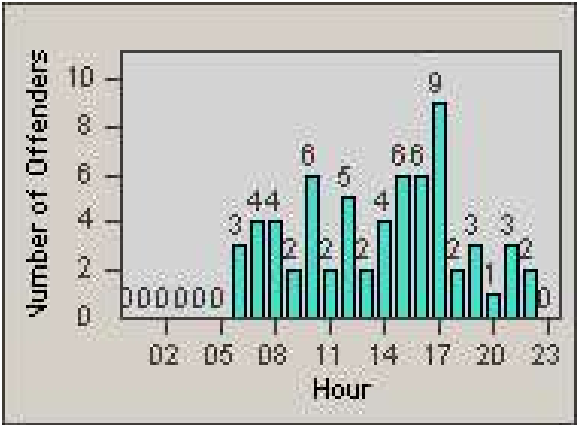

Redflex Redlight Offender Statistics

CONTRACT: Loma Linda
 DATE FROM: 1/Oct/2006

LOCATION: LOM-BAMO-01 Barton Rd
 DATE TO: 31/Oct/2006

LANE 1

LANE 2

LANE 3

Redflex Redlight Offender Statistics

CONTRACT: Loma Linda
DATE FROM: 1/Oct/2006

LOCATION: LOM-BAMO-01 Barton Rd
DATE TO: 31/Oct/2006

LANE 4

LANE TOTAL

Redflex Redlight Offender Statistics

CONTRACT: Loma Linda
 DATE FROM: 1/Oct/2006

LOCATION: LOM-BAMO-01 Barton Rd
 DATE TO: 31/Oct/2006