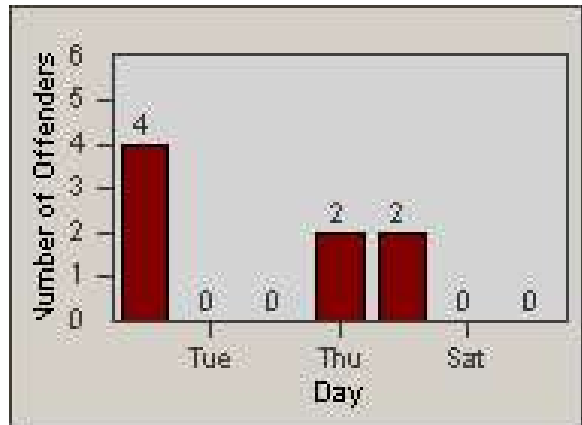

Redflex Redlight Offender Statistics

CONTRACT: Loma Linda
 DATE FROM: 1/Oct/2006

LOCATION: LOM-BAMO-01 Barton Rd
 DATE TO: 31/Oct/2006

LANE 1

LANE 2

LANE 3

Redflex Redlight Offender Statistics

CONTRACT: Loma Linda
DATE FROM: 1/Oct/2006