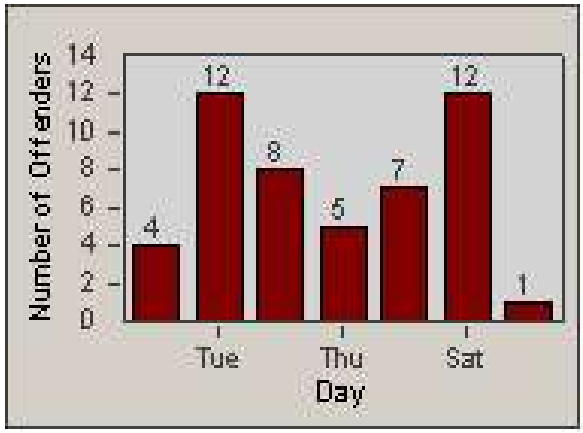

Redflex Redlight Offender Statistics

CONTRACT: Loma Linda
 DATE FROM: 1/Oct/2006

LOCATION: LOM-BAMO-01 Barton Rd
 DATE TO: 31/Oct/2006

LANE 1

LANE 2

LANE 3

Redflex Redlight Offender Statistics

CONTRACT: Loma Linda
DATE FROM: 1/Oct/2006

LOCATION: LOM-BAMO-01 Barton Rd
DATE TO: 31/Oct/2006

LANE 4

LANE TOTAL

Redflex Redlight Offender Statistics

CONTRACT: Loma Linda
 DATE FROM: 1/Oct/2006

LOCATION: LOM-BAMO-01 Barton Rd
 DATE TO: 31/Oct/2006