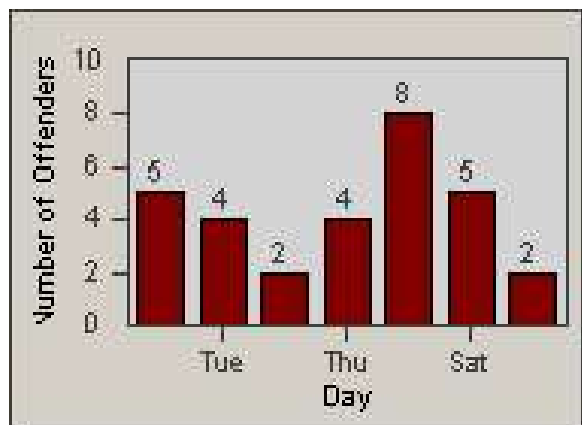

Redflex Redlight Offender Statistics

CONTRACT: Loma Linda
 DATE FROM: 1/Oct/2006

LOCATION: LOM-BAMO-01 Barton Rd
 DATE TO: 31/Oct/2006

LANE 1

LANE 2

LANE 3

Redflex Redlight Offender Statistics

CONTRACT: Loma Linda
DATE FROM: 1/Oct/2006

LOCATION: LOM-BAMO-01 Barton Rd
DATE TO: 31/Oct/2006

LANE 4

LANE TOTAL

Redflex Redlight Offender Statistics

CONTRACT: Loma Linda
 DATE FROM: 1/Oct/2006

LOCATION: LOM-BAMO-01 Barton Rd
 DATE TO: 31/Oct/2006