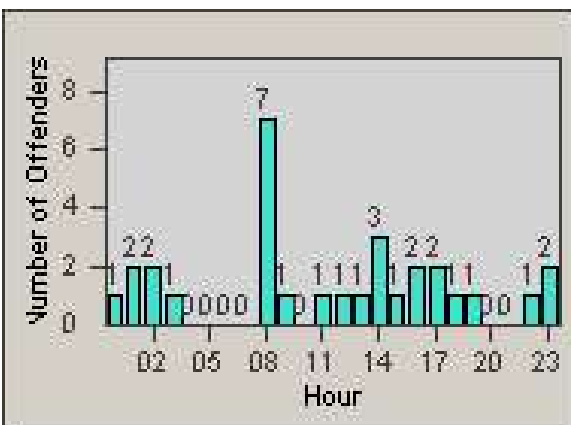

Redflex Redlight Offender Statistics

CONTRACT: Loma Linda
 DATE FROM: 1/Oct/2006

LOCATION: LOM-BAMO-01 Barton Rd
 DATE TO: 31/Oct/2006

LANE 1

LANE 2

LANE 3

Redflex Redlight Offender Statistics

CONTRACT: Loma Linda
DATE FROM: 1/Oct/2006

LOCATION: LOM-BAMO-01 Barton Rd
DATE TO: 31/Oct/2006

LANE 4

LANE TOTAL

Redflex Redlight Offender Statistics

CONTRACT: Loma Linda
 DATE FROM: 1/Oct/2006

LOCATION: LOM-BAMO-01 Barton Rd
 DATE TO: 31/Oct/2006