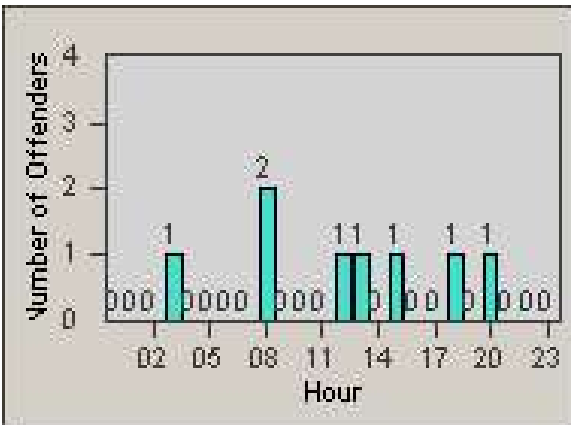

Redflex Redlight Offender Statistics

CONTRACT: Loma Linda
 DATE FROM: 1/Oct/2006

LOCATION: LOM-BAMO-01 Barton Rd
 DATE TO: 31/Oct/2006

LANE 1

LANE 2

LANE 3

Redflex Redlight Offender Statistics

CONTRACT: Loma Linda
DATE FROM: 1/Oct/2006

LOCATION: LOM-BAMO-01 Barton Rd
DATE TO: 31/Oct/2006

LANE 4

LANE TOTAL

Redflex Redlight Offender Statistics

CONTRACT: Loma Linda
 DATE FROM: 1/Oct/2006

LOCATION: LOM-BAMO-01 Barton Rd
 DATE TO: 31/Oct/2006