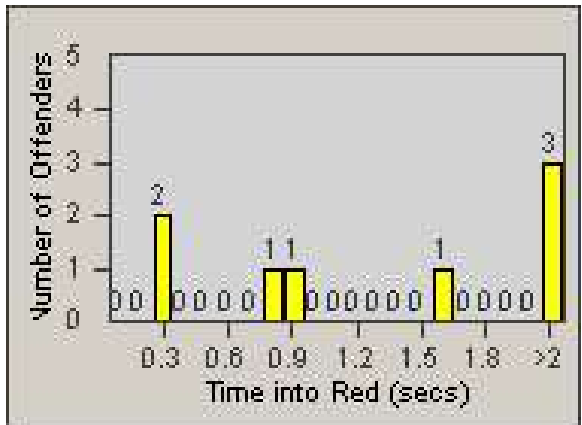

Redflex Redlight Offender Statistics

CONTRACT: Loma Linda
 DATE FROM: 1/Oct/2006

LOCATION: LOM-BAMO-01 Barton Rd
 DATE TO: 31/Oct/2006

LANE 1

LANE 2

LANE 3

Redflex Redlight Offender Statistics

CONTRACT: Loma Linda
DATE FROM: 1/Oct/2006

LOCATION: LOM-BAMO-01 Barton Rd
DATE TO: 31/Oct/2006

LANE 4

LANE TOTAL

Redflex Redlight Offender Statistics

CONTRACT: Loma Linda
 DATE FROM: 1/Oct/2006

LOCATION: LOM-BAMO-01 Barton Rd
 DATE TO: 31/Oct/2006