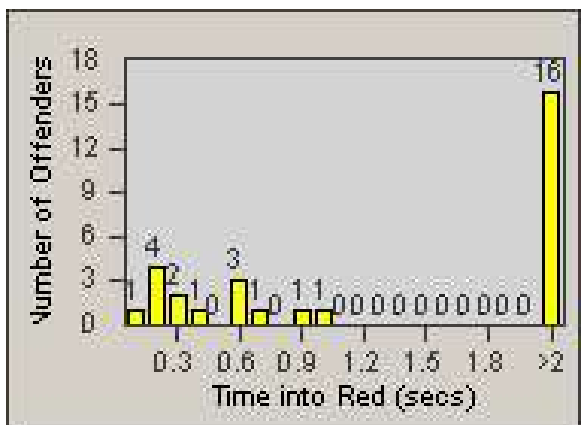

Redflex Redlight Offender Statistics

CONTRACT: Loma Linda
 DATE FROM: 1/Oct/2006

LOCATION: LOM-BAMO-01 Barton Rd
 DATE TO: 31/Oct/2006

LANE 1

LANE 2

LANE 3

Redflex Redlight Offender Statistics

CONTRACT: Loma Linda
DATE FROM: 1/Oct/2006

LOCATION: LOM-BAMO-01 Barton Rd
DATE TO: 31/Oct/2006

LANE 4

LANE TOTAL

Redflex Redlight Offender Statistics

CONTRACT: Loma Linda
 DATE FROM: 1/Oct/2006

LOCATION: LOM-BAMO-01 Barton Rd
 DATE TO: 31/Oct/2006