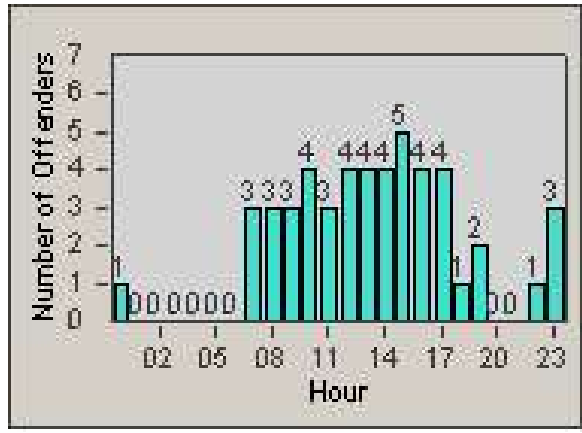

Redflex Redlight Offender Statistics

CONTRACT: Loma Linda
 DATE FROM: 1/Oct/2006

LOCATION: LOM-BAMO-01 Barton Rd
 DATE TO: 31/Oct/2006

LANE 1

LANE 2

LANE 3

Redflex Redlight Offender Statistics

CONTRACT: Loma Linda
DATE FROM: 1/Oct/2006

LOCATION: LOM-BAMO-01 Barton Rd
DATE TO: 31/Oct/2006

LANE 4

LANE TOTAL

Redflex Redlight Offender Statistics

CONTRACT: Loma Linda
 DATE FROM: 1/Oct/2006

LOCATION: LOM-BAMO-01 Barton Rd
 DATE TO: 31/Oct/2006