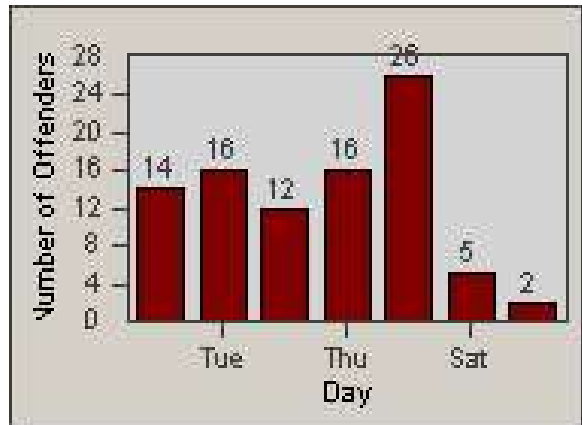

Redflex Redlight Offender Statistics

CONTRACT: Loma Linda
 DATE FROM: 1/Oct/2009

LOCATION: LOM-ANBA-01 Barton Rd
 DATE TO: 31/Oct/2009

LANE 1

LANE 2

LANE 3

Redflex Redlight Offender Statistics

CONTRACT: Loma Linda
 DATE FROM: 1/Oct/2009

LOCATION: LOM-ANBA-01 Barton Rd
 DATE TO: 31/Oct/2009

LANE 4

LANE TOTAL

Redflex Redlight Offender Statistics

CONTRACT: Loma Linda
DATE FROM: 1/Oct/2009

LOCATION: LOM-ANBA-01 Barton Rd
DATE TO: 31/Oct/2009