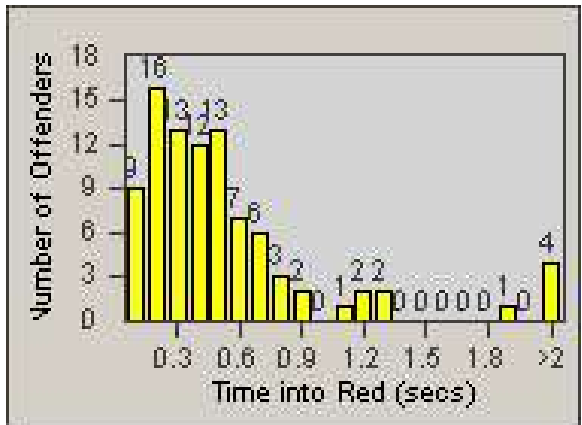

Redflex Redlight Offender Statistics

CONTRACT: Loma Linda
 DATE FROM: 1/Oct/2009

LOCATION: LOM-ANBA-01 Barton Rd
 DATE TO: 31/Oct/2009

LANE 1

LANE 2

LANE 3

Redflex Redlight Offender Statistics

CONTRACT: Loma Linda
 DATE FROM: 1/Oct/2009

LOCATION: LOM-ANBA-01 Barton Rd
 DATE TO: 31/Oct/2009

LANE 4

LANE TOTAL

Redflex Redlight Offender Statistics

CONTRACT: Loma Linda
DATE FROM: 1/Oct/2009

LOCATION: LOM-ANBA-01 Barton Rd
DATE TO: 31/Oct/2009