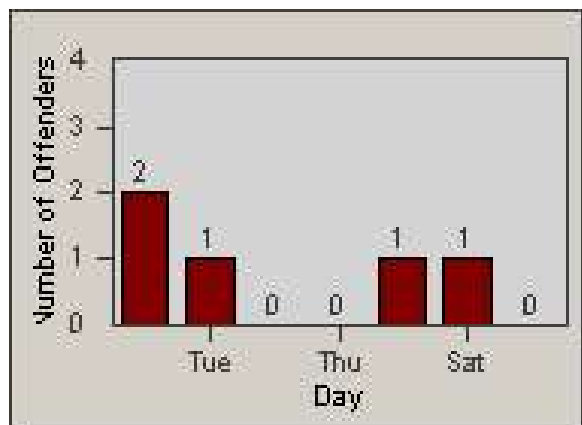

Redflex Redlight Offender Statistics

CONTRACT: Loma Linda
 DATE FROM: 1/Oct/2009

LOCATION: LOM-ANBA-01 Barton Rd
 DATE TO: 31/Oct/2009

LANE 1

LANE 2

LANE 3

Redflex Redlight Offender Statistics

CONTRACT: Loma Linda
 DATE FROM: 1/Oct/2009