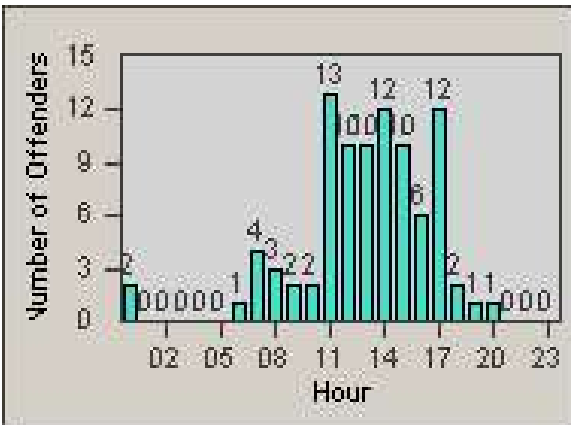

Redflex Redlight Offender Statistics

CONTRACT: Loma Linda
 DATE FROM: 1/Oct/2009

LOCATION: LOM-ANBA-01 Barton Rd
 DATE TO: 31/Oct/2009

LANE 1

LANE 2

LANE 3

Redflex Redlight Offender Statistics

CONTRACT: Loma Linda
 DATE FROM: 1/Oct/2009

LOCATION: LOM-ANBA-01 Barton Rd
 DATE TO: 31/Oct/2009

LANE 4

LANE TOTAL

Redflex Redlight Offender Statistics

CONTRACT: Loma Linda
DATE FROM: 1/Oct/2009

LOCATION: LOM-ANBA-01 Barton Rd
DATE TO: 31/Oct/2009