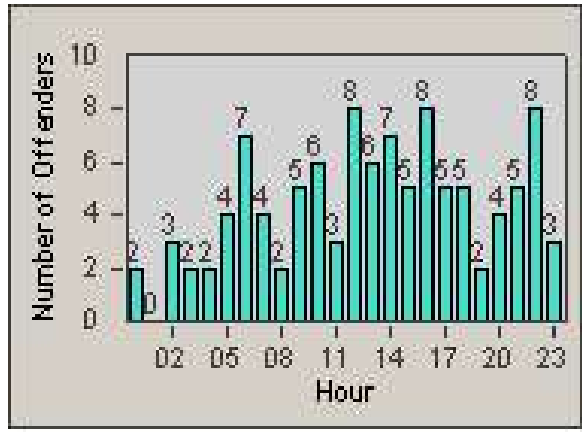

Redflex Redlight Offender Statistics

CONTRACT: Loma Linda
 DATE FROM: 1/Oct/2009

LOCATION: LOM-ANBA-01 Barton Rd
 DATE TO: 31/Oct/2009

LANE 1

LANE 2

LANE 3

Redflex Redlight Offender Statistics

CONTRACT: Loma Linda
 DATE FROM: 1/Oct/2009

LOCATION: LOM-ANBA-01 Barton Rd
 DATE TO: 31/Oct/2009

LANE 4

LANE TOTAL

Redflex Redlight Offender Statistics

CONTRACT: Loma Linda
DATE FROM: 1/Oct/2009

LOCATION: LOM-ANBA-01 Barton Rd
DATE TO: 31/Oct/2009