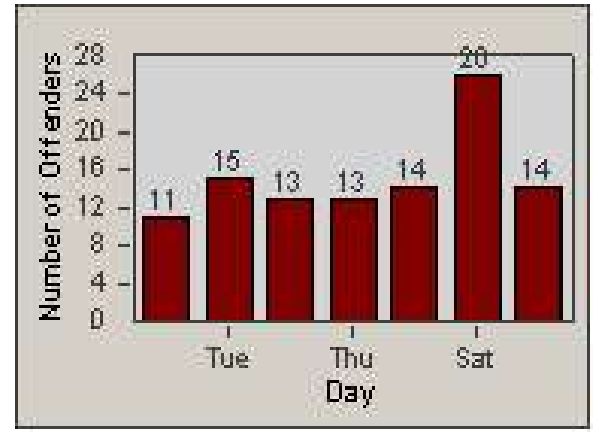

Redflex Redlight Offender Statistics

CONTRACT: Loma Linda
 DATE FROM: 1/Oct/2009

LOCATION: LOM-ANBA-01 Barton Rd
 DATE TO: 31/Oct/2009

LANE 1

LANE 2

LANE 3

Redflex Redlight Offender Statistics

CONTRACT: Loma Linda
 DATE FROM: 1/Oct/2009

LOCATION: LOM-ANBA-01 Barton Rd
 DATE TO: 31/Oct/2009

LANE 4

LANE TOTAL

Redflex Redlight Offender Statistics

CONTRACT: Loma Linda
DATE FROM: 1/Oct/2009

LOCATION: LOM-ANBA-01 Barton Rd
DATE TO: 31/Oct/2009