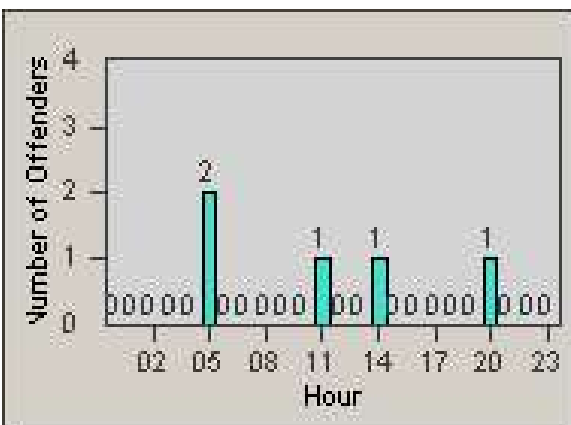

Redflex Redlight Offender Statistics

CONTRACT: Loma Linda
 DATE FROM: 1/Oct/2009

LOCATION: LOM-ANBA-01 Barton Rd
 DATE TO: 31/Oct/2009

LANE 1

LANE 2

LANE 3

Redflex Redlight Offender Statistics

CONTRACT: Loma Linda
 DATE FROM: 1/Oct/2009

LOCATION: LOM-ANBA-01 Barton Rd
 DATE TO: 31/Oct/2009

LANE 4

LANE TOTAL

Redflex Redlight Offender Statistics

CONTRACT: Loma Linda
DATE FROM: 1/Oct/2009

LOCATION: LOM-ANBA-01 Barton Rd
DATE TO: 31/Oct/2009