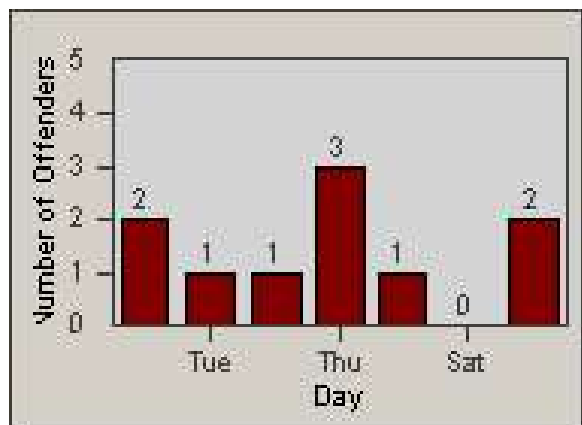

Redflex Redlight Offender Statistics

CONTRACT: Loma Linda
 DATE FROM: 1/Oct/2009

LOCATION: LOM-BAMO-01 Barton Rd
 DATE TO: 31/Oct/2009

LANE 1

LANE 2

LANE 3

Redflex Redlight Offender Statistics

CONTRACT: Loma Linda
 DATE FROM: 1/Oct/2009