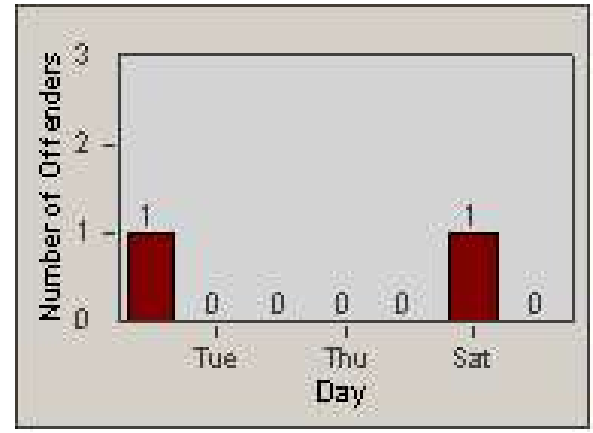

Redflex Redlight Offender Statistics

CONTRACT: Loma Linda
DATE FROM: 1/Oct/2009

LOCATION: LOM-BAMO-01 Barton Rd
DATE TO: 31/Oct/2009

LANE 4