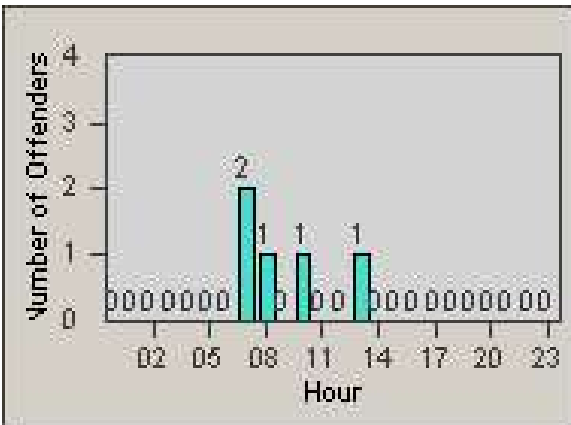

Redflex Redlight Offender Statistics

CONTRACT: Loma Linda
 DATE FROM: 1/Oct/2009

LOCATION: LOM-BAMO-01 Barton Rd
 DATE TO: 31/Oct/2009

LANE 1

LANE 2

LANE 3

Redflex Redlight Offender Statistics

CONTRACT: Loma Linda
 DATE FROM: 1/Oct/2009

LOCATION: LOM-BAMO-01 Barton Rd
 DATE TO: 31/Oct/2009

LANE 4

LANE TOTAL

Redflex Redlight Offender Statistics

CONTRACT: Loma Linda
 DATE FROM: 1/Oct/2009

LOCATION: LOM-BAMO-01 Barton Rd
 DATE TO: 31/Oct/2009