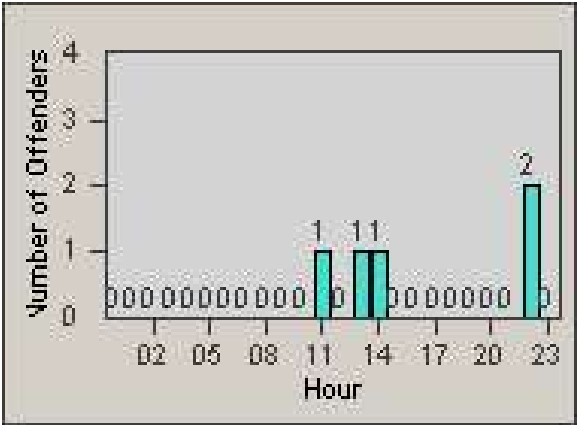

Redflex Redlight Offender Statistics

CONTRACT: Loma Linda
 DATE FROM: 1/Oct/2009

LOCATION: LOM-BAMO-01 Barton Rd
 DATE TO: 31/Oct/2009

LANE 1

LANE 2

LANE 3

Redflex Redlight Offender Statistics

CONTRACT: Loma Linda
 DATE FROM: 1/Oct/2009

LOCATION: LOM-BAMO-01 Barton Rd
 DATE TO: 31/Oct/2009

LANE 4

LANE TOTAL

Redflex Redlight Offender Statistics

CONTRACT: Loma Linda
 DATE FROM: 1/Oct/2009

LOCATION: LOM-BAMO-01 Barton Rd
 DATE TO: 31/Oct/2009