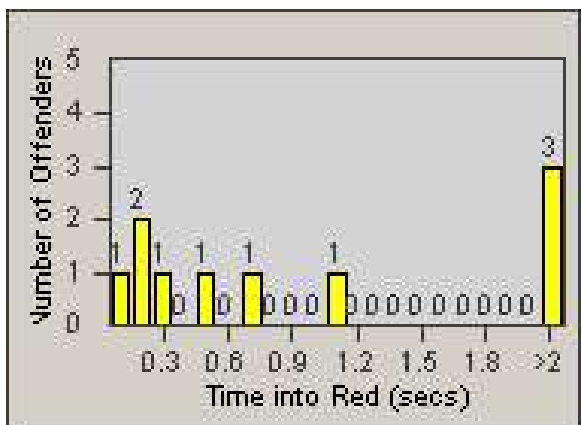

Redflex Redlight Offender Statistics

CONTRACT: Loma Linda
 DATE FROM: 1/Oct/2009

LOCATION: LOM-BAMO-01 Barton Rd
 DATE TO: 31/Oct/2009

LANE 1

LANE 2

LANE 3

Redflex Redlight Offender Statistics

CONTRACT: Loma Linda
 DATE FROM: 1/Oct/2009

LOCATION: LOM-BAMO-01 Barton Rd
 DATE TO: 31/Oct/2009

LANE 4

LANE TOTAL

Redflex Redlight Offender Statistics

CONTRACT: Loma Linda
 DATE FROM: 1/Oct/2009

LOCATION: LOM-BAMO-01 Barton Rd
 DATE TO: 31/Oct/2009