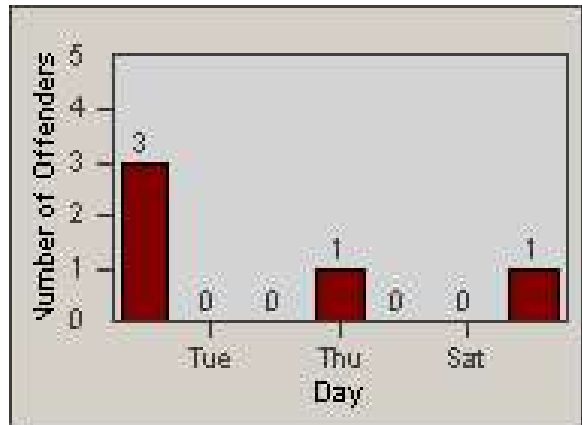

Redflex Redlight Offender Statistics

CONTRACT: Loma Linda
 DATE FROM: 1/Oct/2009

LOCATION: LOM-BAMO-01 Barton Rd
 DATE TO: 31/Oct/2009

LANE 1

LANE 2

LANE 3

Redflex Redlight Offender Statistics

CONTRACT: Loma Linda
 DATE FROM: 1/Oct/2009