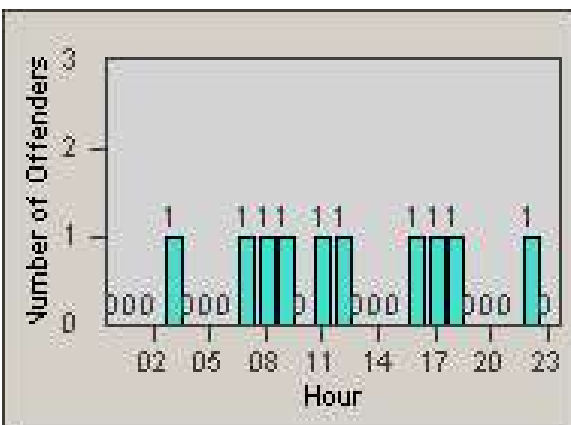

Redflex Redlight Offender Statistics

CONTRACT: Loma Linda
 DATE FROM: 1/Oct/2009

LOCATION: LOM-BAMO-01 Barton Rd
 DATE TO: 31/Oct/2009

LANE 1

LANE 2

LANE 3

Redflex Redlight Offender Statistics

CONTRACT: Loma Linda
 DATE FROM: 1/Oct/2009

LOCATION: LOM-BAMO-01 Barton Rd
 DATE TO: 31/Oct/2009

LANE 4

LANE TOTAL

Redflex Redlight Offender Statistics

CONTRACT: Loma Linda
 DATE FROM: 1/Oct/2009

LOCATION: LOM-BAMO-01 Barton Rd
 DATE TO: 31/Oct/2009