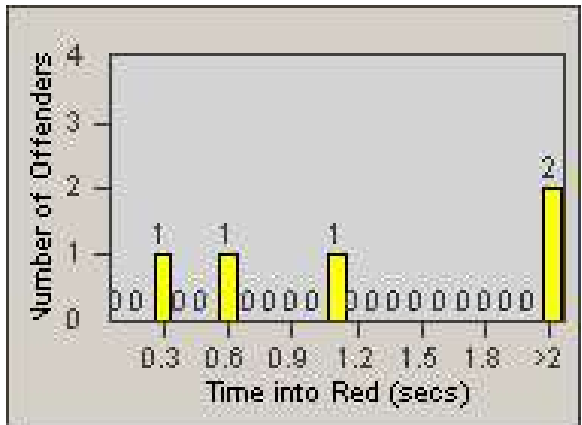

Redflex Redlight Offender Statistics

CONTRACT: Loma Linda
 DATE FROM: 1/Oct/2009

LOCATION: LOM-BAMO-01 Barton Rd
 DATE TO: 31/Oct/2009

LANE 1

LANE 2

LANE 3

Redflex Redlight Offender Statistics

CONTRACT: Loma Linda
 DATE FROM: 1/Oct/2009

LOCATION: LOM-BAMO-01 Barton Rd
 DATE TO: 31/Oct/2009

LANE 4

LANE TOTAL

Redflex Redlight Offender Statistics

CONTRACT: Loma Linda
 DATE FROM: 1/Oct/2009

LOCATION: LOM-BAMO-01 Barton Rd
 DATE TO: 31/Oct/2009