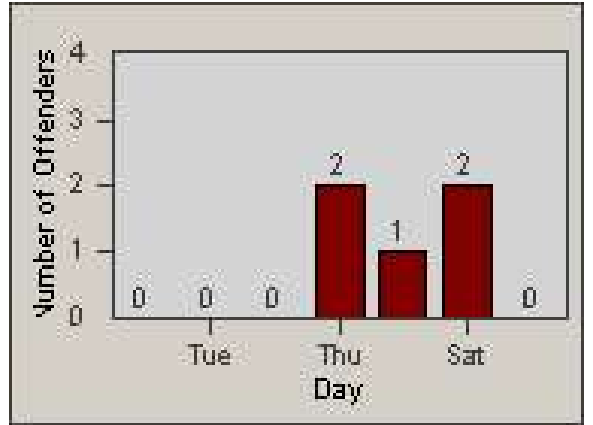

Redflex Redlight Offender Statistics

CONTRACT: Loma Linda
DATE FROM: 1/Oct/2009

LOCATION: LOM-BAMO-01 Barton Rd
DATE TO: 31/Oct/2009

LANE 4