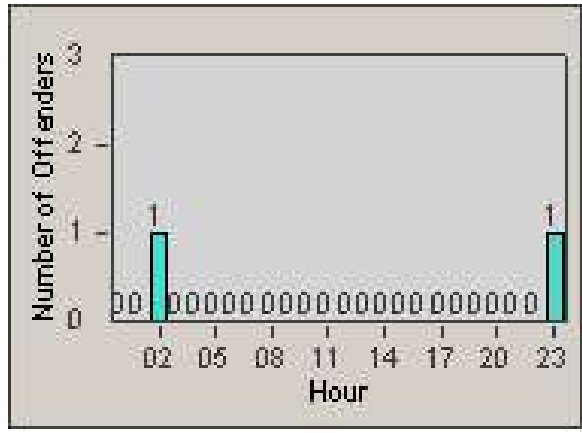

Redflex Redlight Offender Statistics

CONTRACT: Loma Linda
 DATE FROM: 1/Oct/2009

LOCATION: LOM-BAMO-01 Barton Rd
 DATE TO: 31/Oct/2009

LANE 1

LANE 2

LANE 3

Redflex Redlight Offender Statistics

CONTRACT: Loma Linda
 DATE FROM: 1/Oct/2009

LOCATION: LOM-BAMO-01 Barton Rd
 DATE TO: 31/Oct/2009

LANE 4

LANE TOTAL

Redflex Redlight Offender Statistics

CONTRACT: Loma Linda
 DATE FROM: 1/Oct/2009

LOCATION: LOM-BAMO-01 Barton Rd
 DATE TO: 31/Oct/2009