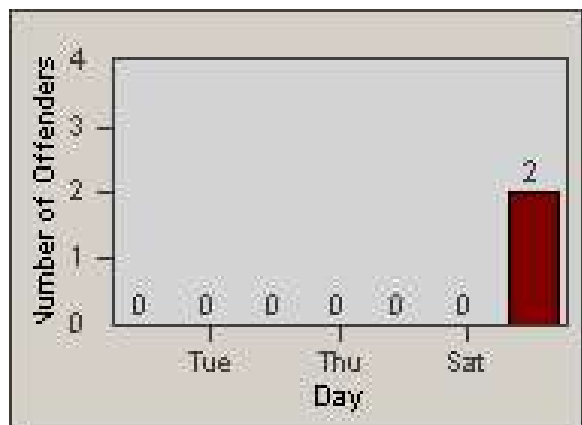

Redflex Redlight Offender Statistics

CONTRACT: Loma Linda
 DATE FROM: 1/Oct/2009

LOCATION: LOM-MOBA-01 Barton Rd
 DATE TO: 31/Oct/2009

LANE 1

LANE 2

LANE 3

Redflex Redlight Offender Statistics

CONTRACT: Loma Linda
 DATE FROM: 1/Oct/2009