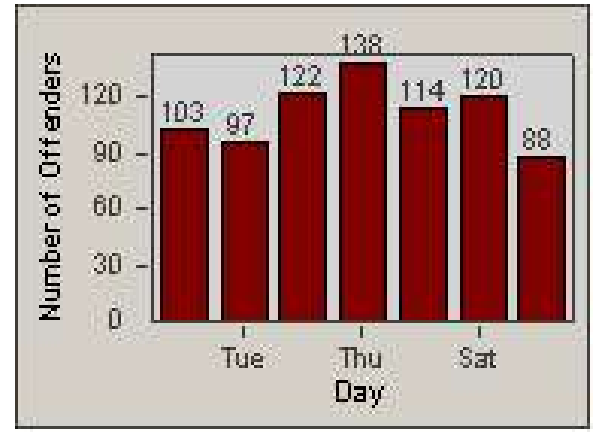

Redflex Redlight Offender Statistics

CONTRACT: Loma Linda
 DATE FROM: 1/Oct/2009

LOCATION: LOM-MOBA-01 Barton Rd
 DATE TO: 31/Oct/2009

LANE 1

LANE 2

LANE 3

Redflex Redlight Offender Statistics

CONTRACT: Loma Linda
 DATE FROM: 1/Oct/2009

LOCATION: LOM-MOBA-01 Barton Rd
 DATE TO: 31/Oct/2009

LANE 4

LANE TOTAL

Redflex Redlight Offender Statistics

CONTRACT: Loma Linda
 DATE FROM: 1/Oct/2009

LOCATION: LOM-MOBA-01 Barton Rd
 DATE TO: 31/Oct/2009