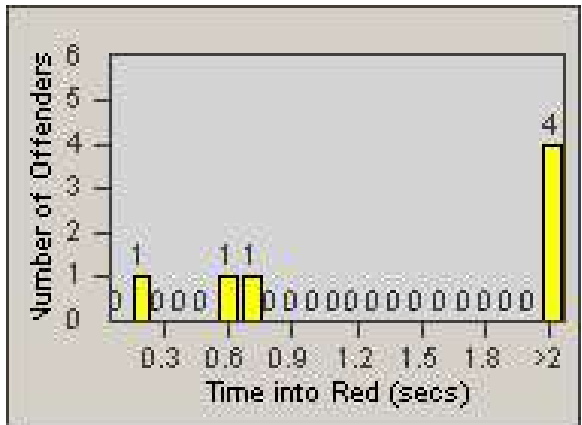

Redflex Redlight Offender Statistics

CONTRACT: Loma Linda
 DATE FROM: 1/Oct/2009

LOCATION: LOM-MOBA-01 Barton Rd
 DATE TO: 31/Oct/2009

LANE 1

LANE 2

LANE 3

Redflex Redlight Offender Statistics

CONTRACT: Loma Linda
 DATE FROM: 1/Oct/2009

LOCATION: LOM-MOBA-01 Barton Rd
 DATE TO: 31/Oct/2009

LANE 4

LANE TOTAL

Redflex Redlight Offender Statistics

CONTRACT: Loma Linda
 DATE FROM: 1/Oct/2009

LOCATION: LOM-MOBA-01 Barton Rd
 DATE TO: 31/Oct/2009