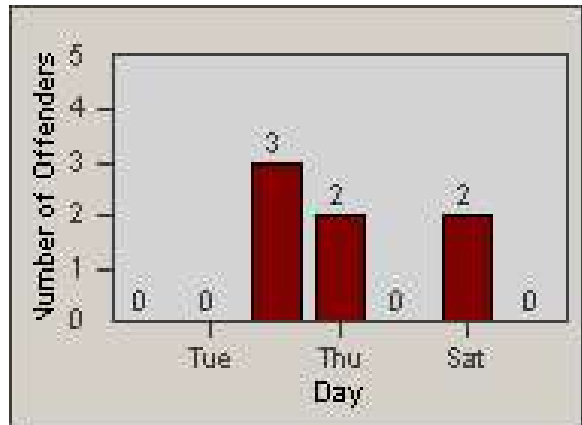

Redflex Redlight Offender Statistics

CONTRACT: Loma Linda
 DATE FROM: 1/Oct/2009

LOCATION: LOM-MOBA-01 Barton Rd
 DATE TO: 31/Oct/2009

LANE 1

LANE 2

LANE 3

Redflex Redlight Offender Statistics

CONTRACT: Loma Linda
 DATE FROM: 1/Oct/2009