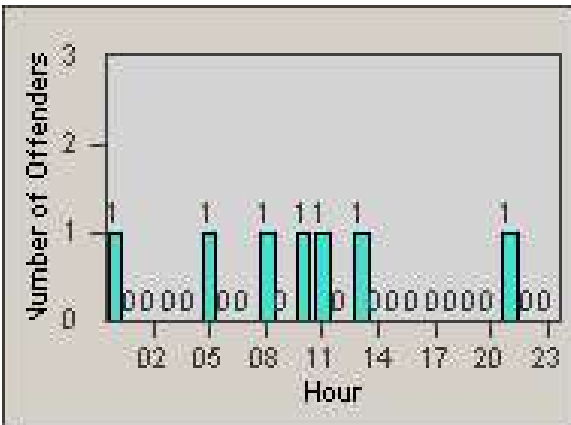

Redflex Redlight Offender Statistics

CONTRACT: Loma Linda
 DATE FROM: 1/Oct/2009

LOCATION: LOM-MOBA-01 Barton Rd
 DATE TO: 31/Oct/2009

LANE 1

LANE 2

LANE 3

Redflex Redlight Offender Statistics

CONTRACT: Loma Linda
 DATE FROM: 1/Oct/2009

LOCATION: LOM-MOBA-01 Barton Rd
 DATE TO: 31/Oct/2009

LANE 4

LANE TOTAL

Redflex Redlight Offender Statistics

CONTRACT: Loma Linda
 DATE FROM: 1/Oct/2009

LOCATION: LOM-MOBA-01 Barton Rd
 DATE TO: 31/Oct/2009