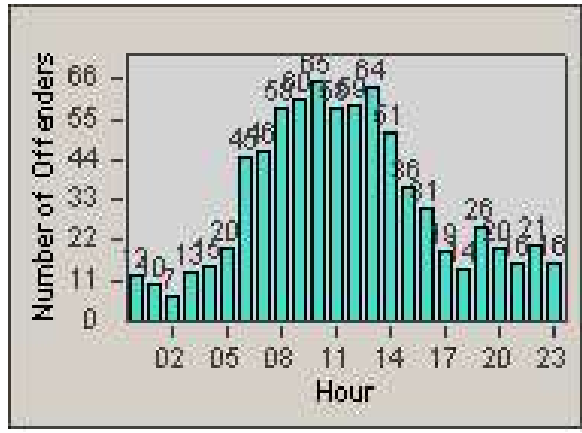

Redflex Redlight Offender Statistics

CONTRACT: Loma Linda
 DATE FROM: 1/Oct/2009

LOCATION: LOM-MOBA-01 Barton Rd
 DATE TO: 31/Oct/2009

LANE 1

LANE 2

LANE 3

Redflex Redlight Offender Statistics

CONTRACT: Loma Linda
 DATE FROM: 1/Oct/2009

LOCATION: LOM-MOBA-01 Barton Rd
 DATE TO: 31/Oct/2009

LANE 4

LANE TOTAL

Redflex Redlight Offender Statistics

CONTRACT: Loma Linda
 DATE FROM: 1/Oct/2009

LOCATION: LOM-MOBA-01 Barton Rd
 DATE TO: 31/Oct/2009