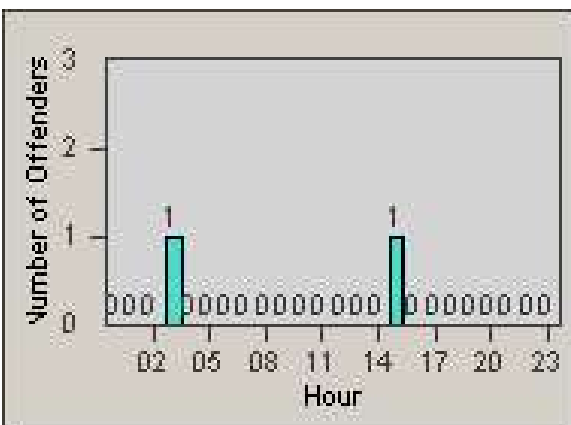

Redflex Redlight Offender Statistics

CONTRACT: Loma Linda
 DATE FROM: 1/Oct/2009

LOCATION: LOM-MOBA-01 Barton Rd
 DATE TO: 31/Oct/2009

LANE 1

LANE 2

LANE 3

Redflex Redlight Offender Statistics

CONTRACT: Loma Linda
 DATE FROM: 1/Oct/2009

LOCATION: LOM-MOBA-01 Barton Rd
 DATE TO: 31/Oct/2009

LANE 4

LANE TOTAL

Redflex Redlight Offender Statistics

CONTRACT: Loma Linda
 DATE FROM: 1/Oct/2009

LOCATION: LOM-MOBA-01 Barton Rd
 DATE TO: 31/Oct/2009