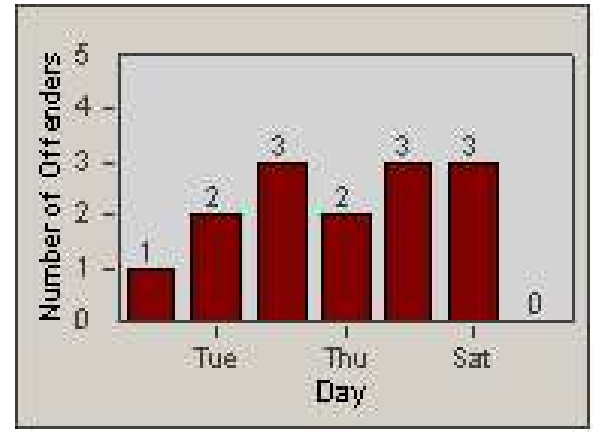

Redflex Redlight Offender Statistics

CONTRACT: Loma Linda
DATE FROM: 1/Oct/2009

LOCATION: LOM-REMO-01 Redlands Blvd
DATE TO: 31/Oct/2009

LANE 4