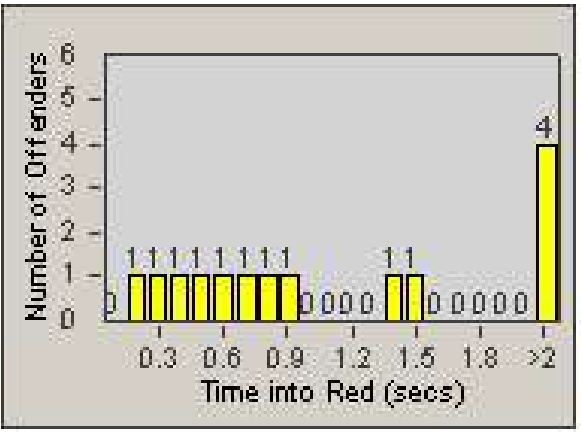

Redflex Redlight Offender Statistics

CONTRACT: Loma Linda
 DATE FROM: 1/Oct/2009

LOCATION: LOM-REMO-01 Redlands Blvd
 DATE TO: 31/Oct/2009

LANE 1

LANE 2

LANE 3

Redflex Redlight Offender Statistics

CONTRACT: Loma Linda
 DATE FROM: 1/Oct/2009

LOCATION: LOM-REMO-01 Redlands Blvd
 DATE TO: 31/Oct/2009

LANE 4

LANE TOTAL

Redflex Redlight Offender Statistics

CONTRACT: Loma Linda
 DATE FROM: 1/Oct/2009

LOCATION: LOM-REMO-01 Redlands Blvd
 DATE TO: 31/Oct/2009