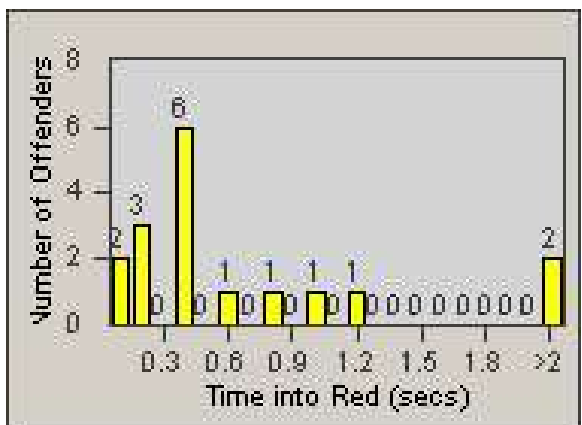

Redflex Redlight Offender Statistics

CONTRACT: Loma Linda
 DATE FROM: 1/Oct/2009

LOCATION: LOM-REMO-01 Redlands Blvd
 DATE TO: 31/Oct/2009

LANE 1

LANE 2

LANE 3

Redflex Redlight Offender Statistics

CONTRACT: Loma Linda
 DATE FROM: 1/Oct/2009

LOCATION: LOM-REMO-01 Redlands Blvd
 DATE TO: 31/Oct/2009

LANE 4

LANE TOTAL

Redflex Redlight Offender Statistics

CONTRACT: Loma Linda
 DATE FROM: 1/Oct/2009

LOCATION: LOM-REMO-01 Redlands Blvd
 DATE TO: 31/Oct/2009