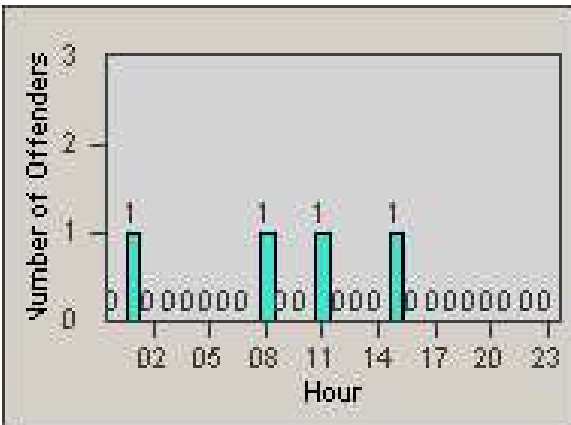

Redflex Redlight Offender Statistics

CONTRACT: Loma Linda
 DATE FROM: 1/Oct/2009

LOCATION: LOM-REMO-01 Redlands Blvd
 DATE TO: 31/Oct/2009

LANE 1

LANE 2

LANE 3

Redflex Redlight Offender Statistics

CONTRACT: Loma Linda
 DATE FROM: 1/Oct/2009

LOCATION: LOM-REMO-01 Redlands Blvd
 DATE TO: 31/Oct/2009

LANE 4

LANE TOTAL

Redflex Redlight Offender Statistics

CONTRACT: Loma Linda
 DATE FROM: 1/Oct/2009

LOCATION: LOM-REMO-01 Redlands Blvd
 DATE TO: 31/Oct/2009