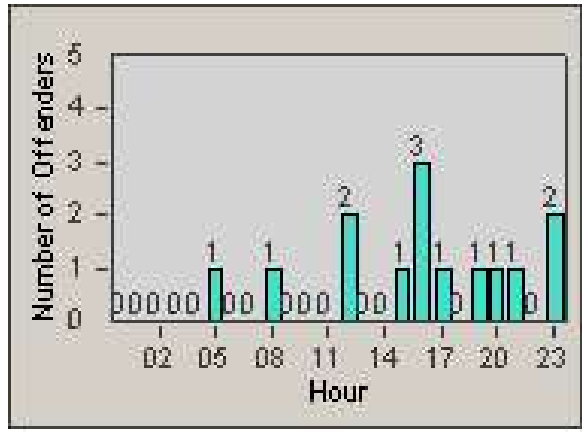

Redflex Redlight Offender Statistics

CONTRACT: Loma Linda
 DATE FROM: 1/Oct/2009

LOCATION: LOM-REMO-01 Redlands Blvd
 DATE TO: 31/Oct/2009

LANE 1

LANE 2

LANE 3

Redflex Redlight Offender Statistics

CONTRACT: Loma Linda
 DATE FROM: 1/Oct/2009

LOCATION: LOM-REMO-01 Redlands Blvd
 DATE TO: 31/Oct/2009

LANE 4

LANE TOTAL

Redflex Redlight Offender Statistics

CONTRACT: Loma Linda
 DATE FROM: 1/Oct/2009

LOCATION: LOM-REMO-01 Redlands Blvd
 DATE TO: 31/Oct/2009