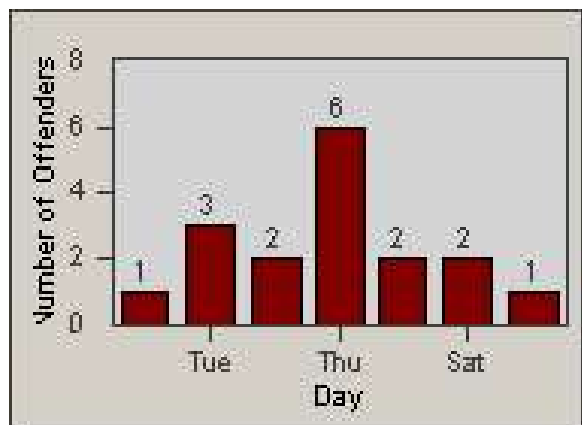

Redflex Redlight Offender Statistics

CONTRACT: Loma Linda
 DATE FROM: 1/Oct/2009

LOCATION: LOM-REMO-01 Redlands Blvd
 DATE TO: 31/Oct/2009

LANE 1

LANE 2

LANE 3

Redflex Redlight Offender Statistics

CONTRACT: Loma Linda
 DATE FROM: 1/Oct/2009