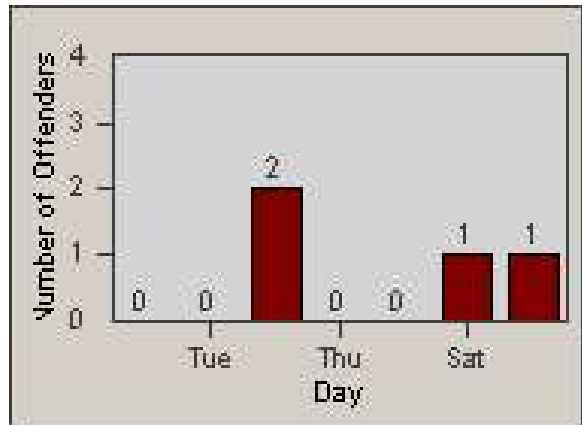

Redflex Redlight Offender Statistics

CONTRACT: Loma Linda
 DATE FROM: 1/Oct/2009

LOCATION: LOM-REMO-01 Redlands Blvd
 DATE TO: 31/Oct/2009

LANE 1

LANE 2

LANE 3

Redflex Redlight Offender Statistics

CONTRACT: Loma Linda
 DATE FROM: 1/Oct/2009