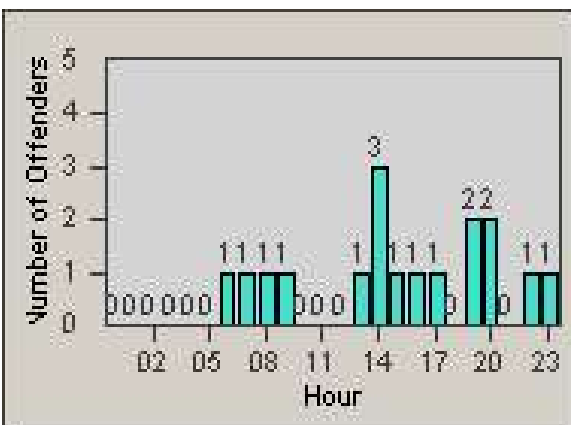

Redflex Redlight Offender Statistics

CONTRACT: Loma Linda
 DATE FROM: 1/Oct/2009

LOCATION: LOM-REMO-01 Redlands Blvd
 DATE TO: 31/Oct/2009

LANE 1

LANE 2

LANE 3

Redflex Redlight Offender Statistics

CONTRACT: Loma Linda
 DATE FROM: 1/Oct/2009

LOCATION: LOM-REMO-01 Redlands Blvd
 DATE TO: 31/Oct/2009

LANE 4

LANE TOTAL

Redflex Redlight Offender Statistics

CONTRACT: Loma Linda
 DATE FROM: 1/Oct/2009

LOCATION: LOM-REMO-01 Redlands Blvd
 DATE TO: 31/Oct/2009