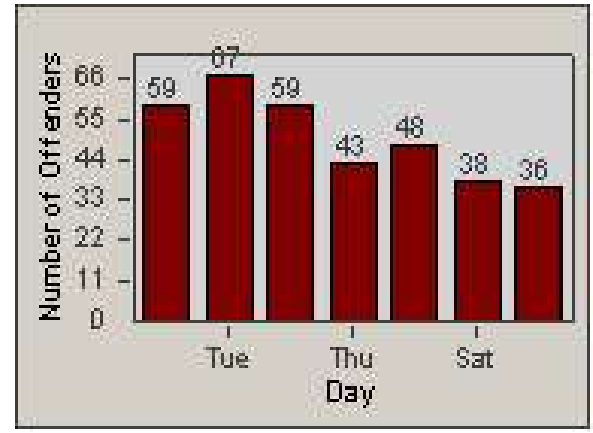

Redflex Redlight Offender Statistics

CONTRACT: Loma Linda
DATE FROM: 1/Mar/2010

LOCATION: LOM-MOBA-01 Barton Rd
DATE TO: 31/Mar/2010