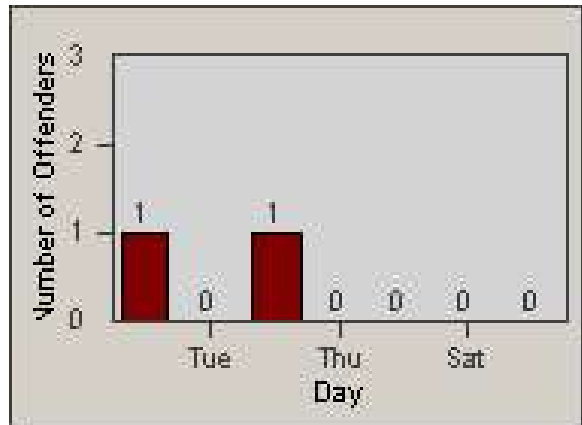

Redflex Redlight Offender Statistics

CONTRACT: Loma Linda
 DATE FROM: 1/Mar/2010

LOCATION: LOM-MOBA-01 Barton Rd
 DATE TO: 31/Mar/2010

LANE 1

LANE 2

LANE 3

Redflex Redlight Offender Statistics

CONTRACT: Loma Linda
 DATE FROM: 1/Mar/2010