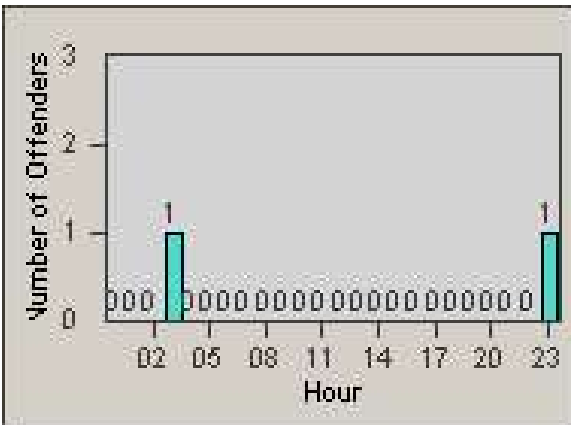

Redflex Redlight Offender Statistics

CONTRACT: Loma Linda
 DATE FROM: 1/Mar/2010

LOCATION: LOM-MOBA-01 Barton Rd
 DATE TO: 31/Mar/2010

LANE 1

LANE 2

LANE 3

Redflex Redlight Offender Statistics

CONTRACT: Loma Linda
 DATE FROM: 1/Mar/2010

LOCATION: LOM-MOBA-01 Barton Rd
 DATE TO: 31/Mar/2010

LANE 4

LANE TOTAL

Redflex Redlight Offender Statistics

CONTRACT: Loma Linda
 DATE FROM: 1/Mar/2010

LOCATION: LOM-MOBA-01 Barton Rd
 DATE TO: 31/Mar/2010