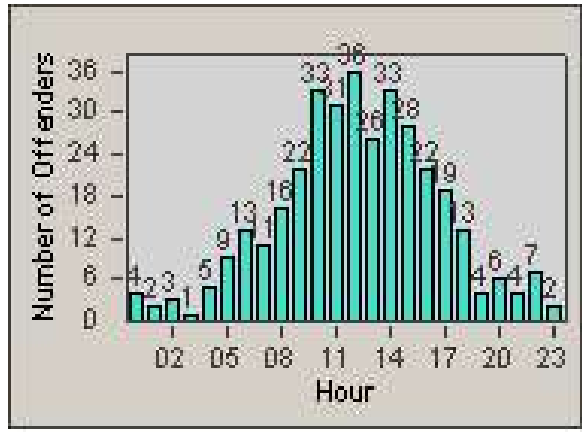

Redflex Redlight Offender Statistics

CONTRACT: Loma Linda
 DATE FROM: 1/Mar/2010

LOCATION: LOM-MOBA-01 Barton Rd
 DATE TO: 31/Mar/2010

LANE 1

LANE 2

LANE 3

Redflex Redlight Offender Statistics

CONTRACT: Loma Linda
 DATE FROM: 1/Mar/2010

LOCATION: LOM-MOBA-01 Barton Rd
 DATE TO: 31/Mar/2010

LANE 4

LANE TOTAL

Redflex Redlight Offender Statistics

CONTRACT: Loma Linda
 DATE FROM: 1/Mar/2010

LOCATION: LOM-MOBA-01 Barton Rd
 DATE TO: 31/Mar/2010