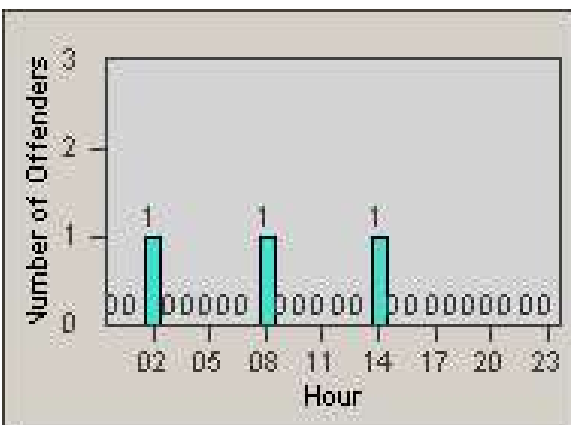

Redflex Redlight Offender Statistics

CONTRACT: Loma Linda
 DATE FROM: 1/Mar/2010

LOCATION: LOM-MOBA-01 Barton Rd
 DATE TO: 31/Mar/2010

LANE 1

LANE 2

LANE 3

Redflex Redlight Offender Statistics

CONTRACT: Loma Linda
 DATE FROM: 1/Mar/2010

LOCATION: LOM-MOBA-01 Barton Rd
 DATE TO: 31/Mar/2010

LANE 4

LANE TOTAL

Redflex Redlight Offender Statistics

CONTRACT: Loma Linda
 DATE FROM: 1/Mar/2010

LOCATION: LOM-MOBA-01 Barton Rd
 DATE TO: 31/Mar/2010