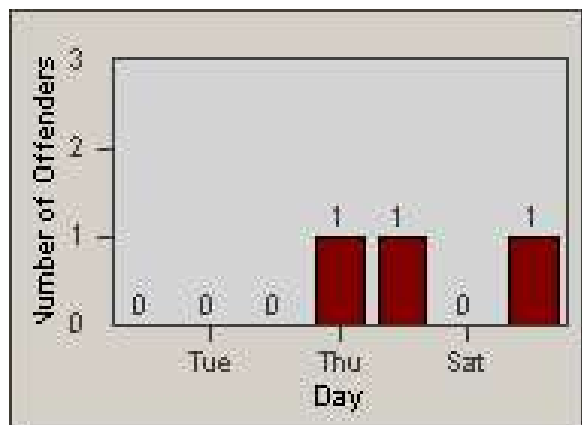

Redflex Redlight Offender Statistics

CONTRACT: Loma Linda
 DATE FROM: 1/Mar/2010

LOCATION: LOM-MOBA-01 Barton Rd
 DATE TO: 31/Mar/2010

LANE 1

LANE 2

LANE 3

Redflex Redlight Offender Statistics

CONTRACT: Loma Linda
 DATE FROM: 1/Mar/2010