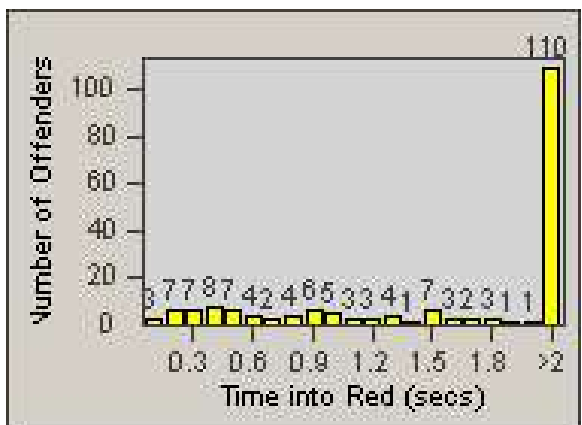

Redflex Redlight Offender Statistics

CONTRACT: Marysville
 DATE FROM: 1/Jan/2006

LOCATION: MAR-3F-01 3rd St
 DATE TO: 31/Jan/2006

LANE 1

LANE 2

LANE 3

Redflex Redlight Offender Statistics

CONTRACT: Marysville
DATE FROM: 1/Jan/2006

LOCATION: MAR-3F-01 3rd St
DATE TO: 31/Jan/2006

LANE 4

LANE TOTAL

Redflex Redlight Offender Statistics

CONTRACT: Marysville
 DATE FROM: 1/Jan/2006

LOCATION: MAR-3F-01 3rd St
 DATE TO: 31/Jan/2006