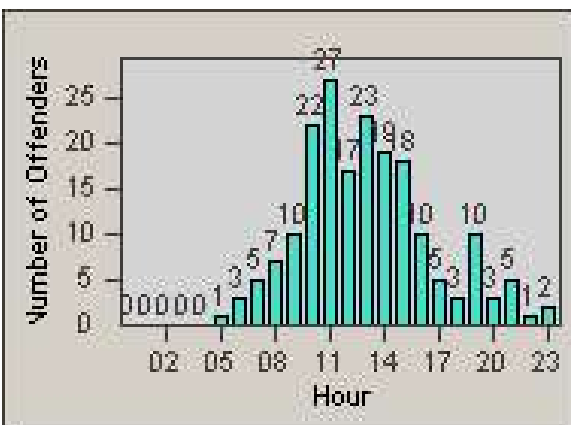

Redflex Redlight Offender Statistics

CONTRACT: Marysville
 DATE FROM: 1/Jan/2006

LOCATION: MAR-3F-01 3rd St
 DATE TO: 31/Jan/2006

LANE 1

LANE 2

LANE 3

Redflex Redlight Offender Statistics

CONTRACT: Marysville
DATE FROM: 1/Jan/2006

LOCATION: MAR-3F-01 3rd St
DATE TO: 31/Jan/2006

LANE 4

LANE TOTAL

Redflex Redlight Offender Statistics

CONTRACT: Marysville
 DATE FROM: 1/Jan/2006

LOCATION: MAR-3F-01 3rd St
 DATE TO: 31/Jan/2006