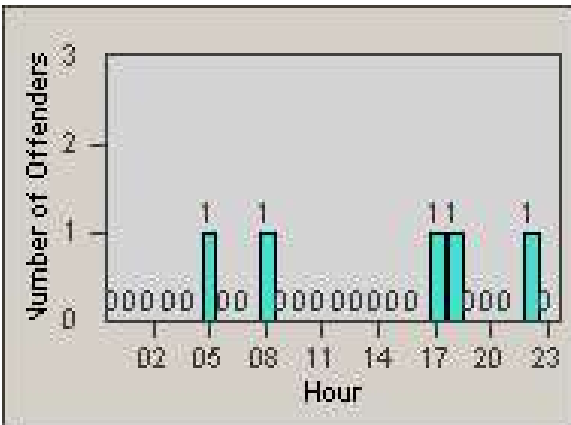

Redflex Redlight Offender Statistics

CONTRACT: Marysville
 DATE FROM: 1/Jan/2006

LOCATION: MAR-3F-01 3rd St
 DATE TO: 31/Jan/2006

LANE 1

LANE 2

LANE 3

Redflex Redlight Offender Statistics

CONTRACT: Marysville
DATE FROM: 1/Jan/2006

LOCATION: MAR-3F-01 3rd St
DATE TO: 31/Jan/2006

LANE 4

LANE TOTAL

Redflex Redlight Offender Statistics

CONTRACT: Marysville
 DATE FROM: 1/Jan/2006

LOCATION: MAR-3F-01 3rd St
 DATE TO: 31/Jan/2006