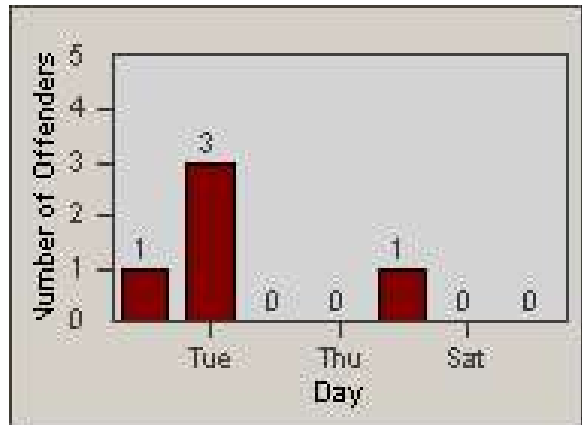

Redflex Redlight Offender Statistics

CONTRACT: Marysville
 DATE FROM: 1/Jan/2006

LOCATION: MAR-3F-01 3rd St
 DATE TO: 31/Jan/2006

LANE 1

LANE 2

LANE 3

Redflex Redlight Offender Statistics

CONTRACT: Marysville
DATE FROM: 1/Jan/2006