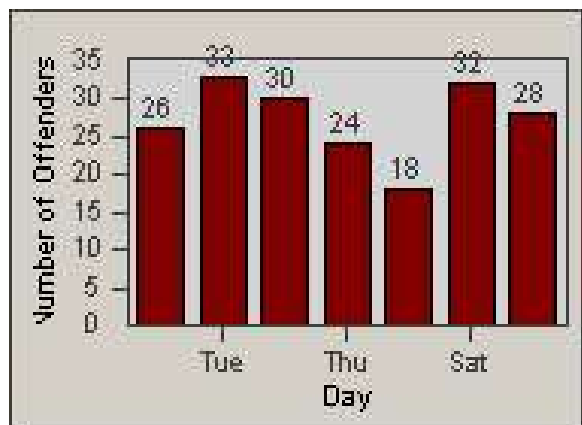

Redflex Redlight Offender Statistics

CONTRACT: Marysville
 DATE FROM: 1/Jan/2006

LOCATION: MAR-3F-01 3rd St
 DATE TO: 31/Jan/2006

LANE 1

LANE 2

LANE 3

Redflex Redlight Offender Statistics

CONTRACT: Marysville
DATE FROM: 1/Jan/2006