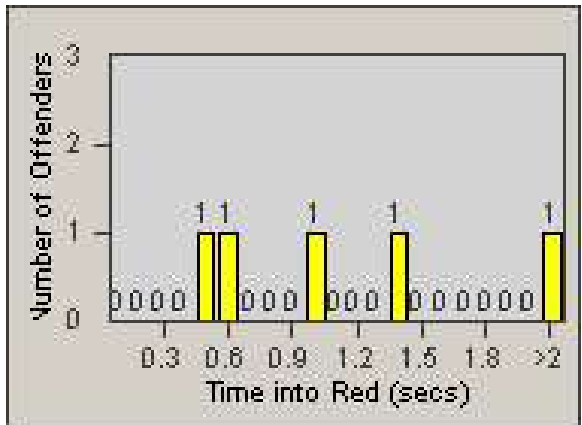

Redflex Redlight Offender Statistics

CONTRACT: Marysville
 DATE FROM: 1/Jan/2006

LOCATION: MAR-3F-01 3rd St
 DATE TO: 31/Jan/2006

LANE 1

LANE 2

LANE 3

Redflex Redlight Offender Statistics

CONTRACT: Marysville
DATE FROM: 1/Jan/2006

LOCATION: MAR-3F-01 3rd St
DATE TO: 31/Jan/2006

LANE 4

LANE TOTAL

Redflex Redlight Offender Statistics

CONTRACT: Marysville
 DATE FROM: 1/Jan/2006

LOCATION: MAR-3F-01 3rd St
 DATE TO: 31/Jan/2006