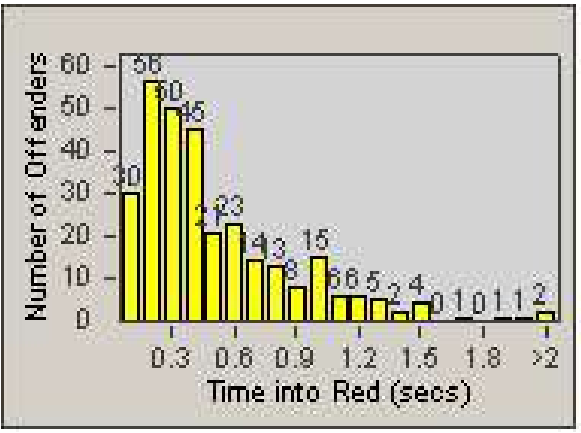

Redflex Redlight Offender Statistics

CONTRACT: Marysville
 DATE FROM: 1/Jan/2006

LOCATION: MAR-E3-01 E St
 DATE TO: 31/Jan/2006

LANE 1

LANE 2

LANE 3

Redflex Redlight Offender Statistics

CONTRACT: Marysville
 DATE FROM: 1/Jan/2006

LOCATION: MAR-E3-01 E St
 DATE TO: 31/Jan/2006

LANE 4

LANE TOTAL

Redflex Redlight Offender Statistics

CONTRACT: Marysville
 DATE FROM: 1/Jan/2006

LOCATION: MAR-E3-01 E St
 DATE TO: 31/Jan/2006