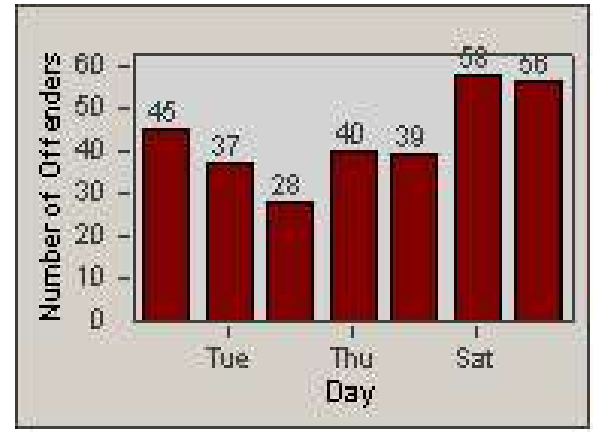

Redflex Redlight Offender Statistics

CONTRACT: Marysville
DATE FROM: 1/Jan/2006

LOCATION: MAR-E3-01 E St
DATE TO: 31/Jan/2006

LANE 4