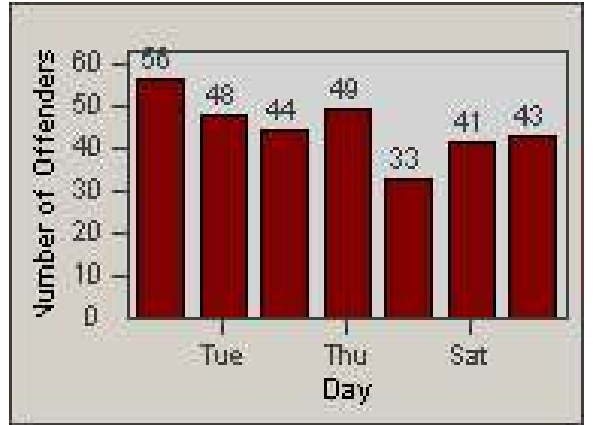

Redflex Redlight Offender Statistics

CONTRACT: Marysville
DATE FROM: 1/Jan/2006

LOCATION: MAR-E3-01 E St
DATE TO: 31/Jan/2006

LANE 4