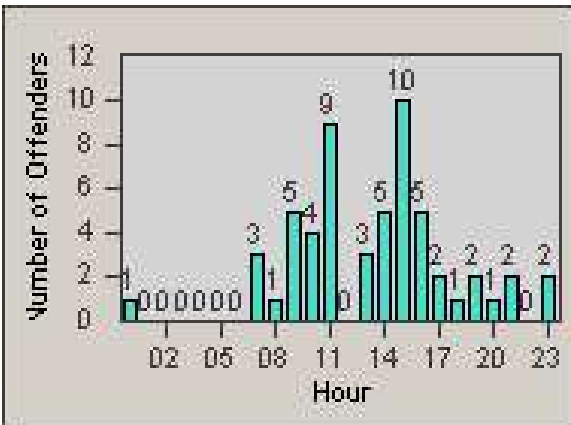

Redflex Redlight Offender Statistics

CONTRACT: Marysville
 DATE FROM: 1/Jan/2006

LOCATION: MAR-E3-01 E St
 DATE TO: 31/Jan/2006

LANE 1

LANE 2

LANE 3

Redflex Redlight Offender Statistics

CONTRACT: Marysville
 DATE FROM: 1/Jan/2006

LOCATION: MAR-E3-01 E St
 DATE TO: 31/Jan/2006

LANE 4

LANE TOTAL

Redflex Redlight Offender Statistics

CONTRACT: Marysville
 DATE FROM: 1/Jan/2006

LOCATION: MAR-E3-01 E St
 DATE TO: 31/Jan/2006