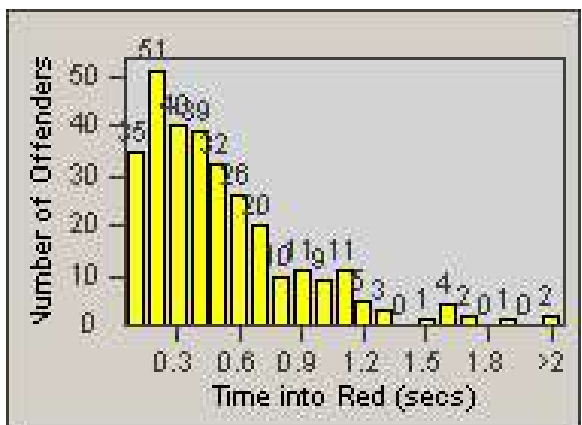

Redflex Redlight Offender Statistics

CONTRACT: Marysville
 DATE FROM: 1/Jan/2006

LOCATION: MAR-E3-01 E St
 DATE TO: 31/Jan/2006

LANE 1

LANE 2

LANE 3

Redflex Redlight Offender Statistics

CONTRACT: Marysville
 DATE FROM: 1/Jan/2006