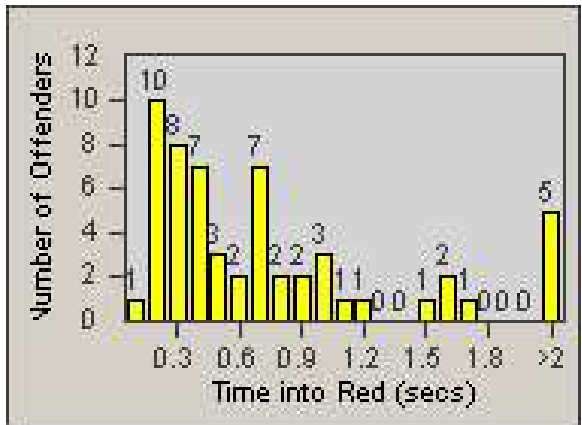

Redflex Redlight Offender Statistics

CONTRACT: Marysville
 DATE FROM: 1/Jan/2006

LOCATION: MAR-E3-01 E St
 DATE TO: 31/Jan/2006

LANE 1

LANE 2

LANE 3

Redflex Redlight Offender Statistics

CONTRACT: Marysville
 DATE FROM: 1/Jan/2006

LOCATION: MAR-E3-01 E St
 DATE TO: 31/Jan/2006

LANE 4

LANE TOTAL

Redflex Redlight Offender Statistics

CONTRACT: Marysville
 DATE FROM: 1/Jan/2006

LOCATION: MAR-E3-01 E St
 DATE TO: 31/Jan/2006