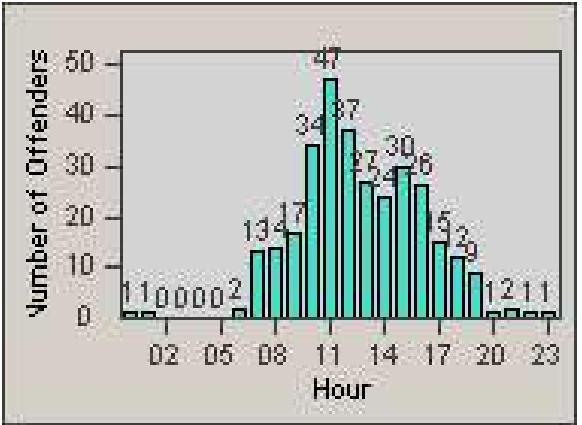

Redflex Redlight Offender Statistics

CONTRACT: Marysville
 DATE FROM: 1/Jan/2006

LOCATION: MAR-E3-01 E St
 DATE TO: 31/Jan/2006

LANE 1

LANE 2

LANE 3

Redflex Redlight Offender Statistics

CONTRACT: Marysville
 DATE FROM: 1/Jan/2006

LOCATION: MAR-E3-01 E St
 DATE TO: 31/Jan/2006

LANE 4

LANE TOTAL

Redflex Redlight Offender Statistics

CONTRACT: Marysville
 DATE FROM: 1/Jan/2006

LOCATION: MAR-E3-01 E St
 DATE TO: 31/Jan/2006