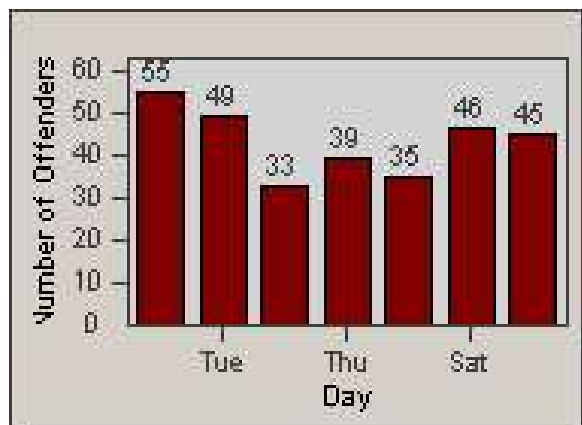

Redflex Redlight Offender Statistics

CONTRACT: Marysville
 DATE FROM: 1/Jan/2006

LOCATION: MAR-E3-01 E St
 DATE TO: 31/Jan/2006

LANE 1

LANE 2

LANE 3

Redflex Redlight Offender Statistics

CONTRACT: Marysville
 DATE FROM: 1/Jan/2006