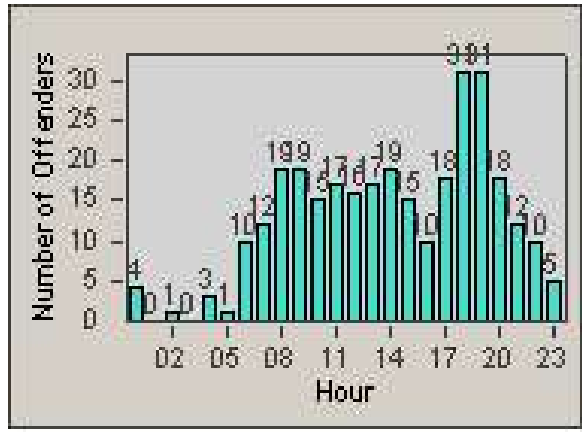

Redflex Redlight Offender Statistics

CONTRACT: Marysville
 DATE FROM: 1/Jan/2006

LOCATION: MAR-E3-01 E St
 DATE TO: 31/Jan/2006

LANE 1

LANE 2

LANE 3

Redflex Redlight Offender Statistics

CONTRACT: Marysville
 DATE FROM: 1/Jan/2006

LOCATION: MAR-E3-01 E St
 DATE TO: 31/Jan/2006

LANE 4

LANE TOTAL

Redflex Redlight Offender Statistics

CONTRACT: Marysville
 DATE FROM: 1/Jan/2006

LOCATION: MAR-E3-01 E St
 DATE TO: 31/Jan/2006