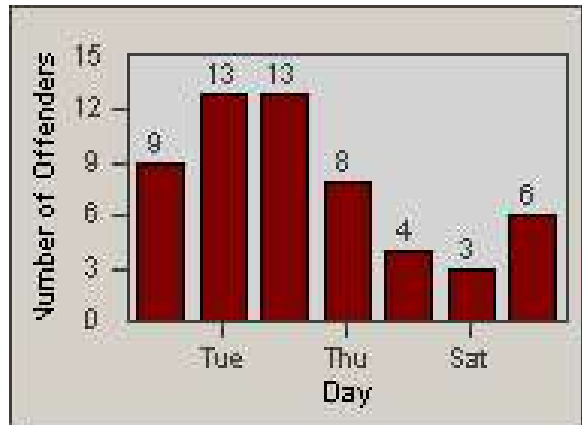

Redflex Redlight Offender Statistics

CONTRACT: Marysville
 DATE FROM: 1/Jan/2006

LOCATION: MAR-E3-01 E St
 DATE TO: 31/Jan/2006

LANE 1

LANE 2

LANE 3

Redflex Redlight Offender Statistics

CONTRACT: Marysville
 DATE FROM: 1/Jan/2006