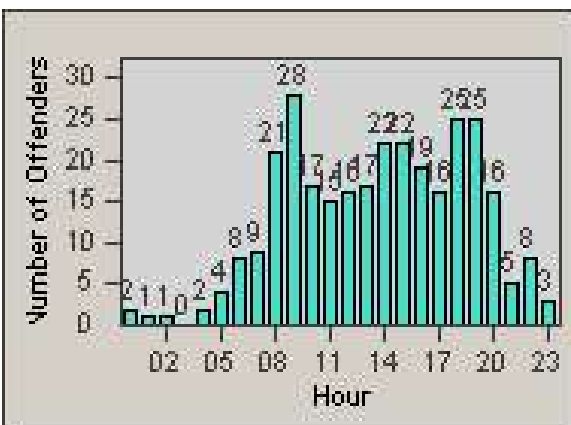

Redflex Redlight Offender Statistics

CONTRACT: Marysville
 DATE FROM: 1/Jan/2006

LOCATION: MAR-E3-01 E St
 DATE TO: 31/Jan/2006

LANE 1

LANE 2

LANE 3

Redflex Redlight Offender Statistics

CONTRACT: Marysville
 DATE FROM: 1/Jan/2006

LOCATION: MAR-E3-01 E St
 DATE TO: 31/Jan/2006

LANE 4

LANE TOTAL

Redflex Redlight Offender Statistics

CONTRACT: Marysville
 DATE FROM: 1/Jan/2006

LOCATION: MAR-E3-01 E St
 DATE TO: 31/Jan/2006