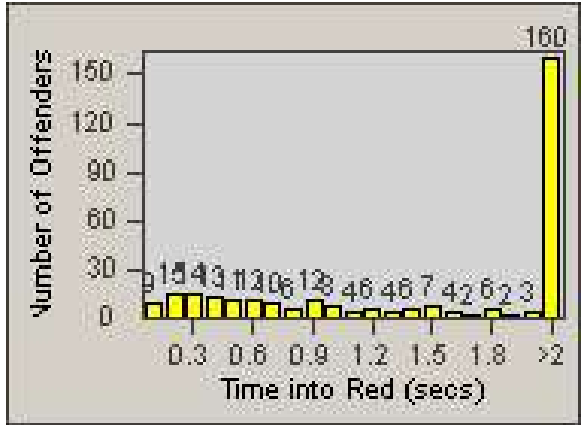

Redflex Redlight Offender Statistics

CONTRACT: Marysville
 DATE FROM: 1/Jan/2006

LOCATION: MAR-E3-01 E St
 DATE TO: 31/Jan/2006

LANE 1

LANE 2

LANE 3

Redflex Redlight Offender Statistics

CONTRACT: Marysville
 DATE FROM: 1/Jan/2006

LOCATION: MAR-E3-01 E St
 DATE TO: 31/Jan/2006

LANE 4

LANE TOTAL

Redflex Redlight Offender Statistics

CONTRACT: Marysville
 DATE FROM: 1/Jan/2006

LOCATION: MAR-E3-01 E St
 DATE TO: 31/Jan/2006