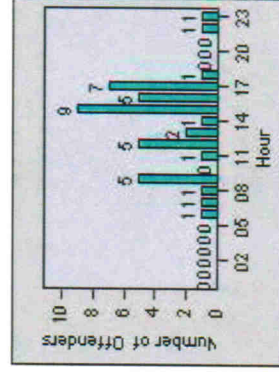

LANE 1

LANE 2

LANE 3

Redflex Redlight Offender Statistics

CONTRACT: Modesto **LOCATION:** MOD-OABR-01 Oakdale Rd
DATE FROM: 1/Jul/2010 **DATE TO:** 31/Jul/2010

LANE 4

LANE TOTAL

Redflex Redlight Offender Statistics

CONTRACT: Modesto **LOCATION:** MOD-OABR-01 Oakdale Rd
DATE FROM: 1/Jul/2010 **DATE TO:** 31/Jul/2010

Redflex Redlight Offender Statistics

CONTRACT: Modesto **LOCATION:** MOD-STSI-01 Standiford Av
DATE FROM: 1/Jul/2010 **DATE TO:** 31/Jul/2010

LANE 1

LANE 2

LANE 3

Redflex Redlight Offender Statistics

CONTRACT: Modesto LOCATION: MOD-STSI-01 Standiford Av
DATE FROM: 1/Jul/2010 DATE TO: 31/Jul/2010

LANE 4

LANE TOTAL

Redflex Redlight Offender Statistics