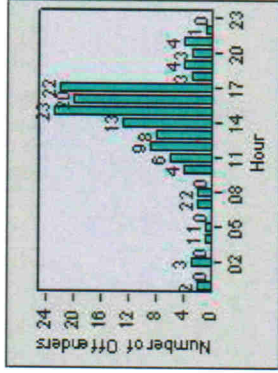

LANE 4

LANE TOTAL

Redflex Redlight Offender Statistics

CONTRACT: Modesto **LOCATION:** MOD-COSY-01 Coffee Rd
DATE FROM: 1/Jul/2010 **DATE TO:** 31/Jul/2010

Redflex Redlight Offender Statistics

CONTRACT: Modesto **LOCATION:** MOD-OABR-01 Oakdale Rd
DATE FROM: 1/Jul/2010 **DATE TO:** 31/Jul/2010

LANE 1

LANE 2

LANE 3

Redflex Redlight Offender Statistics

CONTRACT: Modesto **LOCATION:** MOD-OABR-01 Oakdale Rd
DATE FROM: 1/Jul/2010 **DATE TO:** 31/Jul/2010

LANE 4

LANE TOTAL

Redflex Redlight Offender Statistics