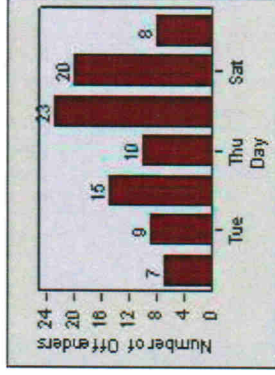

LANE 4

LANE TOTAL

Redflex Redlight Offender Statistics

CONTRACT: Modesto **LOCATION:** MOD-COSY-01 Coffee Rd
DATE FROM: 1/Jul/2010 **DATE TO:** 31/Jul/2010

Redflex Redlight Offender Statistics

CONTRACT: Modesto **LOCATION:** MOD-OABR-01 Oakdale Rd
DATE FROM: 1/Jul/2010 **DATE TO:** 31/Jul/2010

LANE 1

LANE 2

LANE 3

Redflex Redlight Offender Statistics

CONTRACT: Modesto **LOCATION:** MOD-OABR-01 Oakdale Rd
DATE FROM: 1/Jul/2010 **DATE TO:** 31/Jul/2010

LANE 4

LANE TOTAL

Redflex Redlight Offender Statistics

CONTRACT: Modesto **LOCATION:** MOD-OABR-01 Oakdale Rd
DATE FROM: 1/Jul/2010 **DATE TO:** 31/Jul/2010

Redflex Redlight Offender Statistics

CONTRACT: Modesto **LOCATION:** MOD-STSI-01 Standiford Av
DATE FROM: 1/Jul/2010 **DATE TO:** 31/Jul/2010