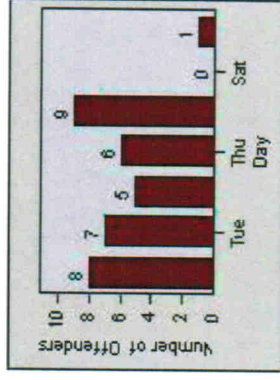

Redflex Redlight Offender Statistics

CONTRACT: Modesto LOCATION: MOD-BRPR-01 Briggsmore Av
 DATE FROM: 1/Jul/2010 DATE TO: 31/Jul/2010

LANE 1

LANE 2

LANE 3

Redflex Redlight Offender Statistics

CONTRACT: Modesto

LOCATION: MOD-BRPR-01 Briggsmore Av

DATE FROM: 1/Jul/2010

DATE TO: 31/Jul/2010

LANE 4

LANE TOTAL

Redflex Redlight Offender Statistics

CONTRACT: Modesto **LOCATION:** MOD-BRPR-01 Briggsmore Av
DATE FROM: 1/Jul/2010 **DATE TO:** 31/Jul/2010

Redflex Redlight Offender Statistics

CONTRACT: Modesto **LOCATION:** MOD-COSY-01 Coffee Rd
DATE FROM: 1/Jul/2010 **DATE TO:** 31/Jul/2010

LANE 1

LANE 2

LANE 3

Redflex Redlight Offender Statistics

CONTRACT: Modesto **LOCATION:** MOD-COSY-01 Coffee Rd
DATE FROM: 1/Jul/2010 **DATE TO:** 31/Jul/2010