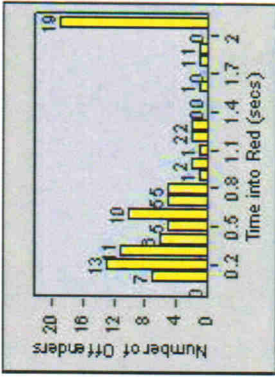

LANE 4

LANE TOTAL

Redflex Redlight Offender Statistics

CONTRACT: Modesto **LOCATION:** MOD-COSY-01 Coffee Rd
DATE FROM: 1/Jul/2010 **DATE TO:** 31/Jul/2010

Redflex Redlight Offender Statistics

CONTRACT: Modesto **LOCATION:** MOD-OABR-01 Oakdale Rd
DATE FROM: 1/Jul/2010 **DATE TO:** 31/Jul/2010

LANE 1

LANE 2

LANE 3

Redflex Redlight Offender Statistics

CONTRACT: Modesto **LOCATION:** MOD-OABR-01 Oakdale Rd
DATE FROM: 1/Jul/2010 **DATE TO:** 31/Jul/2010

LANE 4

LANE TOTAL

Redflex Redlight Offender Statistics

CONTRACT: Modesto **LOCATION:** MOD-OABR-01 Oakdale Rd
DATE FROM: 1/Jul/2010 **DATE TO:** 31/Jul/2010

Redflex Redlight Offender Statistics

CONTRACT: Modesto **LOCATION:** MOD-STSI-01 Standiford Av
DATE FROM: 1/Jul/2010 **DATE TO:** 31/Jul/2010