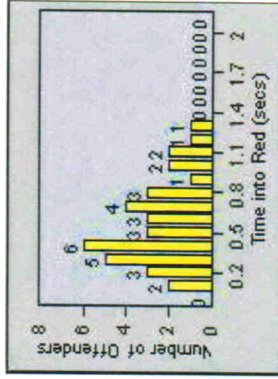

LOCATION: MOD-BRPR-01 Briggsmore Av

DATE FROM: 1/Jul/2010

DATE TO: 31/Jul/2010

LANE 4

LANE TOTAL

Redflex Redlight Offender Statistics

CONTRACT: Modesto **LOCATION:** MOD-BRPR-01 Briggsmore Av
DATE FROM: 1/Jul/2010 **DATE TO:** 31/Jul/2010

Redflex Redlight Offender Statistics

CONTRACT: Modesto **LOCATION:** MOD-COSY-01 Coffee Rd
DATE FROM: 1/Jul/2010 **DATE TO:** 31/Jul/2010

LANE 1

LANE 2

LANE 3

Redflex Redlight Offender Statistics

CONTRACT: Modesto **LOCATION:** MOD-COSY-01 Coffee Rd
DATE FROM: 1/Jul/2010 **DATE TO:** 31/Jul/2010