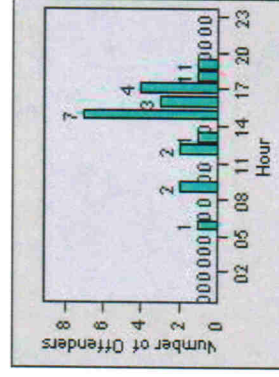

LANE 4

LANE TOTAL

Redflex Redlight Offender Statistics

CONTRACT: Modesto **LOCATION:** MOD-COSY-01 Coffee Rd
DATE FROM: 1/Jul/2010 **DATE TO:** 31/Jul/2010

Redflex Redlight Offender Statistics

CONTRACT: Modesto **LOCATION:** MOD-OABR-01 Oakdale Rd
DATE FROM: 1/Jul/2010 **DATE TO:** 31/Jul/2010

LANE 1

LANE 2

LANE 3

Redflex Redlight Offender Statistics

CONTRACT: Modesto **LOCATION:** MOD-OABR-01 Oakdale Rd
DATE FROM: 1/Jul/2010 **DATE TO:** 31/Jul/2010

LANE 4

LANE TOTAL

Redflex Redlight Offender Statistics