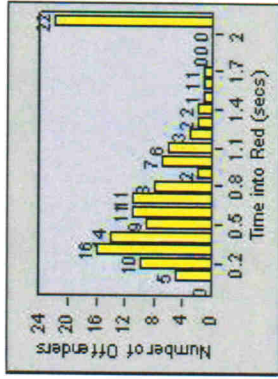

LANE 4

LANE TOTAL

Redflex Redlight Offender Statistics

CONTRACT: Modesto **LOCATION:** MOD-COSY-01 Coffee Rd
DATE FROM: 1/Jul/2010 **DATE TO:** 31/Jul/2010

Redflex Redlight Offender Statistics

CONTRACT: Modesto **LOCATION:** MOD-OABR-01 Oakdale Rd
DATE FROM: 1/Jul/2010 **DATE TO:** 31/Jul/2010

LANE 1

LANE 2

LANE 3

Redflex Redlight Offender Statistics

CONTRACT: Modesto **LOCATION:** MOD-OABR-01 Oakdale Rd
DATE FROM: 1/Jul/2010 **DATE TO:** 31/Jul/2010

LANE 4

LANE TOTAL

Redflex Redlight Offender Statistics