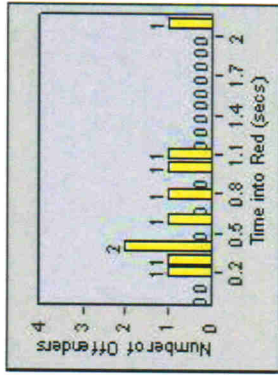

Redflex Redlight Offender Statistics

CONTRACT: Modesto **LOCATION:** MOD-COSY-01 Coffee Rd
DATE FROM: 1/Jul/2010 **DATE TO:** 31/Jul/2010

LANE 1

LANE 2

LANE 3

Redflex Redlight Offender Statistics

CONTRACT: Modesto **LOCATION:** MOD-COSY-01 Coffee Rd
DATE FROM: 1/Jul/2010 **DATE TO:** 31/Jul/2010

LANE 4

LANE TOTAL

Redflex Redlight Offender Statistics

CONTRACT: Modesto **LOCATION:** MOD-COSY-01 Coffee Rd
DATE FROM: 1/Jul/2010 **DATE TO:** 31/Jul/2010

Redflex Redlight Offender Statistics

CONTRACT: Modesto **LOCATION:** MOD-OABR-01 Oakdale Rd
DATE FROM: 1/Jul/2010 **DATE TO:** 31/Jul/2010