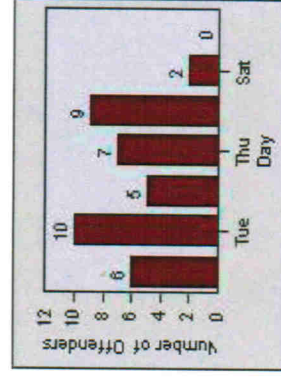

LOCATION: MOD-BRPR-01 Briggsmore Av

DATE FROM: 1/Jul/2010

DATE TO: 31/Jul/2010

LANE 4

LANE TOTAL

Redflex Redlight Offender Statistics

CONTRACT: Modesto **LOCATION:** MOD-BRPR-01 Briggsmore Av
DATE FROM: 1/Jul/2010 **DATE TO:** 31/Jul/2010

Redflex Redlight Offender Statistics

CONTRACT: Modesto **LOCATION:** MOD-COSY-01 Coffee Rd
DATE FROM: 1/Jul/2010 **DATE TO:** 31/Jul/2010

LANE 1

LANE 2

LANE 3

Redflex Redlight Offender Statistics

CONTRACT: Modesto **LOCATION:** MOD-COSY-01 Coffee Rd
DATE FROM: 1/Jul/2010 **DATE TO:** 31/Jul/2010

LANE 4

LANE TOTAL

Redflex Redlight Offender Statistics

CONTRACT: Modesto **LOCATION:** MOD-COSY-01 Coffee Rd
DATE FROM: 1/Jul/2010 **DATE TO:** 31/Jul/2010

Redflex Redlight Offender Statistics

CONTRACT: Modesto **LOCATION:** MOD-OABR-01 Oakdale Rd
DATE FROM: 1/Jul/2010 **DATE TO:** 31/Jul/2010