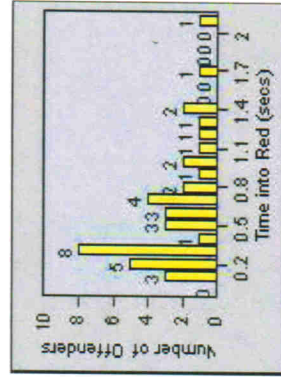

Redflex Redlight Offender Statistics

CONTRACT: Modesto **LOCATION:** MOD-COSY-01 Coffee Rd
DATE FROM: 1/Jul/2010 **DATE TO:** 31/Jul/2010

LANE 1

LANE 2

LANE 3

Redflex Redlight Offender Statistics

CONTRACT: Modesto **LOCATION:** MOD-COSY-01 Coffee Rd
DATE FROM: 1/Jul/2010 **DATE TO:** 31/Jul/2010

LANE 4

LANE TOTAL

Redflex Redlight Offender Statistics

CONTRACT: Modesto **LOCATION:** MOD-COSY-01 Coffee Rd
DATE FROM: 1/Jul/2010 **DATE TO:** 31/Jul/2010

Redflex Redlight Offender Statistics

CONTRACT: Modesto **LOCATION:** MOD-OABR-01 Oakdale Rd
DATE FROM: 1/Jul/2010 **DATE TO:** 31/Jul/2010