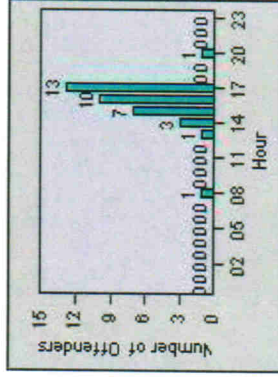

LOCATION: MOD-BRPR-01 Briggsmore Av

DATE FROM: 1/Jul/2010

DATE TO: 31/Jul/2010

LANE 4

LANE TOTAL

Redflex Redlight Offender Statistics

CONTRACT: Modesto **LOCATION:** MOD-BRPR-01 Briggsmore Av
DATE FROM: 1/Jul/2010 **DATE TO:** 31/Jul/2010

Redflex Redlight Offender Statistics

CONTRACT: Modesto **LOCATION:** MOD-COSY-01 Coffee Rd
DATE FROM: 1/Jul/2010 **DATE TO:** 31/Jul/2010

LANE 1

LANE 2

LANE 3

Redflex Redlight Offender Statistics

CONTRACT: Modesto **LOCATION:** MOD-COSY-01 Coffee Rd
DATE FROM: 1/Jul/2010 **DATE TO:** 31/Jul/2010