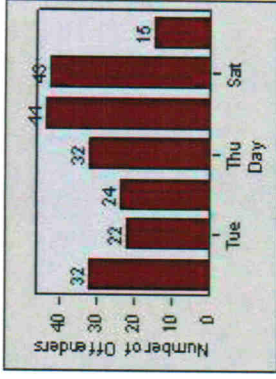

Redflex Redlight Offender Statistics

CONTRACT: Modesto LOCATION: MOD-BRPR-01 Briggsmore Av
 DATE FROM: 1/Jul/2010 DATE TO: 31/Jul/2010

LANE 1

LANE 2

LANE 3

Redflex Redlight Offender Statistics

CONTRACT: Modesto

LOCATION: MOD-BRPR-01 Briggsmore Av

DATE FROM: 1/Jul/2010

DATE TO: 31/Jul/2010

LANE 4

LANE TOTAL

Redflex Redlight Offender Statistics

CONTRACT: Modesto **LOCATION:** MOD-BRPR-01 Briggsmore Av
DATE FROM: 1/Jul/2010 **DATE TO:** 31/Jul/2010

Redflex Redlight Offender Statistics

CONTRACT: Modesto **LOCATION:** MOD-COSY-01 Coffee Rd
DATE FROM: 1/Jul/2010 **DATE TO:** 31/Jul/2010

LANE 1

LANE 2

LANE 3

Redflex Redlight Offender Statistics

CONTRACT: Modesto **LOCATION:** MOD-COSY-01 Coffee Rd
DATE FROM: 1/Jul/2010 **DATE TO:** 31/Jul/2010