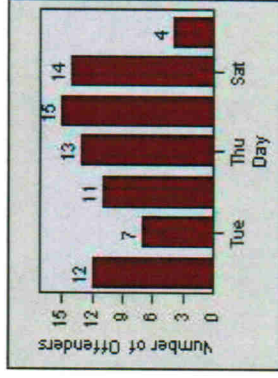

Redflex Redlight Offender Statistics

CONTRACT: Modesto LOCATION: MOD-BRPR-01 Briggsmore Av
 DATE FROM: 1/Jul/2010 DATE TO: 31/Jul/2010

LANE 1

LANE 2

LANE 3

Redflex Redlight Offender Statistics

CONTRACT: Modesto

LOCATION: MOD-BRPR-01 Briggsmore Av

DATE FROM: 1/Jul/2010

DATE TO: 31/Jul/2010

LANE 4

LANE TOTAL

Redflex Redlight Offender Statistics

CONTRACT: Modesto **LOCATION:** MOD-BRPR-01 Briggsmore Av
DATE FROM: 1/Jul/2010 **DATE TO:** 31/Jul/2010