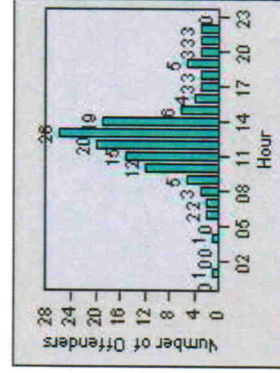

Redflex Redlight Offender Statistics

CONTRACT: Modesto LOCATION: MOD-BRPR-01 Briggsmore Av
 DATE FROM: 1/Jul/2010 DATE TO: 31/Jul/2010

LANE 1

LANE 2

LANE 3

Redflex Redlight Offender Statistics

CONTRACT: Modesto

LOCATION: MOD-BRPR-01 Briggsmore Av

DATE FROM: 1/Jul/2010

DATE TO: 31/Jul/2010

LANE 4

LANE TOTAL

Redflex Redlight Offender Statistics

CONTRACT: Modesto **LOCATION:** MOD-BRPR-01 Briggsmore Av
DATE FROM: 1/Jul/2010 **DATE TO:** 31/Jul/2010