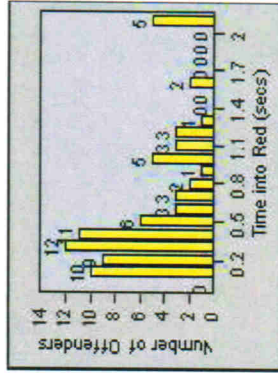

Redflex Redlight Offender Statistics

CONTRACT: Modesto LOCATION: MOD-BRPR-01 Briggsmore Av
 DATE FROM: 1/Jul/2010 DATE TO: 31/Jul/2010

LANE 1

LANE 2

LANE 3

Redflex Redlight Offender Statistics

CONTRACT: Modesto