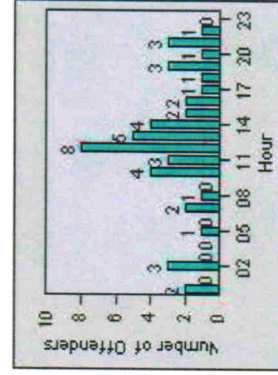

Redflex Redlight Offender Statistics

CONTRACT: Modesto **LOCATION:** MOD-COSY-01 Coffee Rd
DATE FROM: 1/Jul/2010 **DATE TO:** 31/Jul/2010

LANE 1

LANE 2

LANE 3

Redflex Redlight Offender Statistics

CONTRACT: Modesto **LOCATION:** MOD-COSY-01 Coffee Rd
DATE FROM: 1/Jul/2010 **DATE TO:** 31/Jul/2010

LANE 4

LANE TOTAL

Redflex Redlight Offender Statistics

CONTRACT: Modesto **LOCATION:** MOD-COSY-01 Coffee Rd
DATE FROM: 1/Jul/2010 **DATE TO:** 31/Jul/2010

Redflex Redlight Offender Statistics

CONTRACT: Modesto **LOCATION:** MOD-OABR-01 Oakdale Rd
DATE FROM: 1/Jul/2010 **DATE TO:** 31/Jul/2010