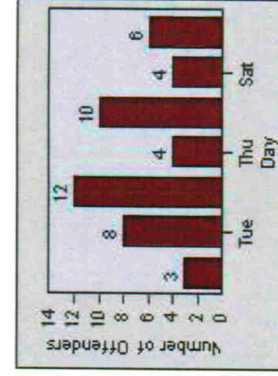

LOCATION: MOD-BRPR-01 Briggsmore Av

DATE FROM: 1/Jul/2010

DATE TO: 31/Jul/2010

LANE 4

LANE TOTAL

Redflex Redlight Offender Statistics

CONTRACT: Modesto **LOCATION:** MOD-BRPR-01 Briggsmore Av
DATE FROM: 1/Jul/2010 **DATE TO:** 31/Jul/2010

Redflex Redlight Offender Statistics

CONTRACT: Modesto **LOCATION:** MOD-COSY-01 Coffee Rd
DATE FROM: 1/Jul/2010 **DATE TO:** 31/Jul/2010

LANE 1

LANE 2

LANE 3

Redflex Redlight Offender Statistics

CONTRACT: Modesto **LOCATION:** MOD-COSY-01 Coffee Rd
DATE FROM: 1/Jul/2010 **DATE TO:** 31/Jul/2010

LANE 4

LANE TOTAL

Redflex Redlight Offender Statistics

CONTRACT: Modesto **LOCATION:** MOD-COSY-01 Coffee Rd
DATE FROM: 1/Jul/2010 **DATE TO:** 31/Jul/2010

Redflex Redlight Offender Statistics

CONTRACT: Modesto **LOCATION:** MOD-OABR-01 Oakdale Rd
DATE FROM: 1/Jul/2010 **DATE TO:** 31/Jul/2010