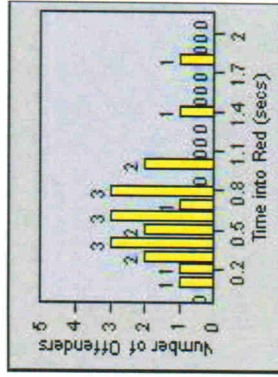

CONTRACT: Modesto **LOCATION:** MOD-OABR-01 Oakdale Rd
DATE FROM: 1/Jul/2010 **DATE TO:** 31/Jul/2010

Redflex Redlight Offender Statistics

CONTRACT: Modesto **LOCATION:** MOD-STSI-01 Standiford Av
DATE FROM: 1/Jul/2010 **DATE TO:** 31/Jul/2010

LANE 1

LANE 2

LANE 3

Redflex Redlight Offender Statistics

CONTRACT: Modesto LOCATION: MOD-STSI-01 Standiford Av
DATE FROM: 1/Jul/2010 DATE TO: 31/Jul/2010

LANE 4

LANE TOTAL

Redflex Redlight Offender Statistics