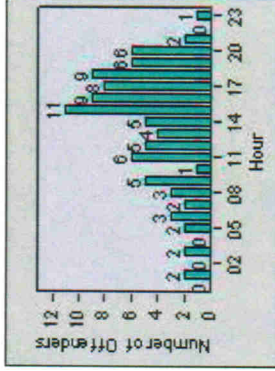

LANE 4

LANE TOTAL

Redflex Redlight Offender Statistics

CONTRACT: Modesto **LOCATION:** MOD-COSY-01 Coffee Rd
DATE FROM: 1/Jul/2010 **DATE TO:** 31/Jul/2010

Redflex Redlight Offender Statistics

CONTRACT: Modesto **LOCATION:** MOD-OABR-01 Oakdale Rd
DATE FROM: 1/Jul/2010 **DATE TO:** 31/Jul/2010

LANE 1

LANE 2

LANE 3

Redflex Redlight Offender Statistics

CONTRACT: Modesto **LOCATION:** MOD-OABR-01 Oakdale Rd
DATE FROM: 1/Jul/2010 **DATE TO:** 31/Jul/2010

LANE 4

LANE TOTAL

Redflex Redlight Offender Statistics

CONTRACT: Modesto **LOCATION:** MOD-OABR-01 Oakdale Rd
DATE FROM: 1/Jul/2010 **DATE TO:** 31/Jul/2010

Redflex Redlight Offender Statistics

CONTRACT: Modesto **LOCATION:** MOD-STSI-01 Standiford Av
DATE FROM: 1/Jul/2010 **DATE TO:** 31/Jul/2010