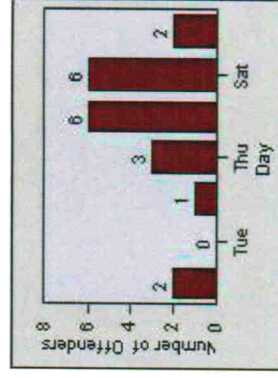

CONTRACT: Modesto **LOCATION:** MOD-OABR-01 Oakdale Rd
DATE FROM: 1/Jul/2010 **DATE TO:** 31/Jul/2010

Redflex Redlight Offender Statistics

CONTRACT: Modesto **LOCATION:** MOD-STSI-01 Standiford Av
DATE FROM: 1/Jul/2010 **DATE TO:** 31/Jul/2010

LANE 1

LANE 2

LANE 3

Redflex Redlight Offender Statistics

CONTRACT: Modesto LOCATION: MOD-STSI-01 Standiford Av
DATE FROM: 1/Jul/2010 DATE TO: 31/Jul/2010

LANE 4

LANE TOTAL

Redflex Redlight Offender Statistics