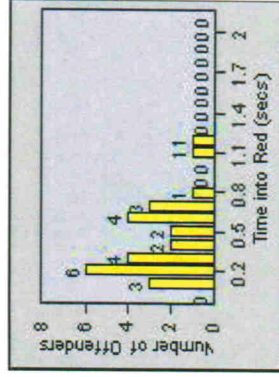

LANE 4

LANE TOTAL

Redflex Redlight Offender Statistics

CONTRACT: Modesto **LOCATION:** MOD-COSY-01 Coffee Rd
DATE FROM: 1/Jul/2010 **DATE TO:** 31/Jul/2010

Redflex Redlight Offender Statistics

CONTRACT: Modesto **LOCATION:** MOD-OABR-01 Oakdale Rd
DATE FROM: 1/Jul/2010 **DATE TO:** 31/Jul/2010

LANE 1

LANE 2

LANE 3

Redflex Redlight Offender Statistics

CONTRACT: Modesto **LOCATION:** MOD-OABR-01 Oakdale Rd
DATE FROM: 1/Jul/2010 **DATE TO:** 31/Jul/2010

LANE 4

LANE TOTAL

Redflex Redlight Offender Statistics