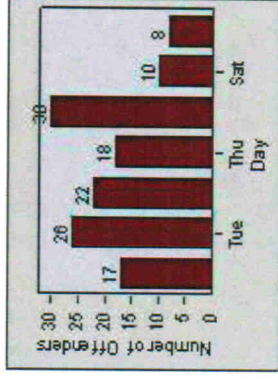

Redflex Redlight Offender Statistics

CONTRACT: Modesto **LOCATION:** MOD-COSY-01 Coffee Rd
DATE FROM: 1/Jul/2010 **DATE TO:** 31/Jul/2010

LANE 1

LANE 2

LANE 3

Redflex Redlight Offender Statistics

CONTRACT: Modesto **LOCATION:** MOD-COSY-01 Coffee Rd
DATE FROM: 1/Jul/2010 **DATE TO:** 31/Jul/2010

LANE 4

LANE TOTAL

Redflex Redlight Offender Statistics

CONTRACT: Modesto **LOCATION:** MOD-COSY-01 Coffee Rd
DATE FROM: 1/Jul/2010 **DATE TO:** 31/Jul/2010

Redflex Redlight Offender Statistics

CONTRACT: Modesto **LOCATION:** MOD-OABR-01 Oakdale Rd
DATE FROM: 1/Jul/2010 **DATE TO:** 31/Jul/2010

LANE 1

LANE 2

LANE 3

Redflex Redlight Offender Statistics

CONTRACT: Modesto **LOCATION:** MOD-OABR-01 Oakdale Rd
DATE FROM: 1/Jul/2010 **DATE TO:** 31/Jul/2010

LANE 4

LANE TOTAL

Redflex Redlight Offender Statistics