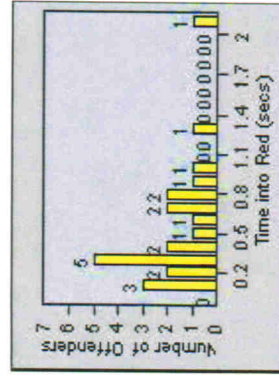

LANE 4

LANE TOTAL

Redflex Redlight Offender Statistics

CONTRACT: Modesto **LOCATION:** MOD-COSY-01 Coffee Rd
DATE FROM: 1/Jul/2010 **DATE TO:** 31/Jul/2010

Redflex Redlight Offender Statistics

CONTRACT: Modesto **LOCATION:** MOD-OABR-01 Oakdale Rd
DATE FROM: 1/Jul/2010 **DATE TO:** 31/Jul/2010

LANE 1

LANE 2

LANE 3

Redflex Redlight Offender Statistics

CONTRACT: Modesto **LOCATION:** MOD-OABR-01 Oakdale Rd
DATE FROM: 1/Jul/2010 **DATE TO:** 31/Jul/2010

LANE 4

LANE TOTAL

Redflex Redlight Offender Statistics