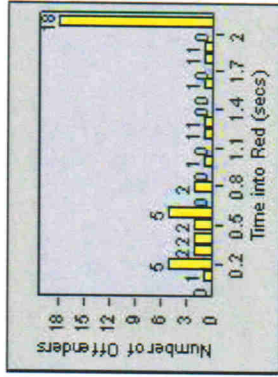

LANE 4

LANE TOTAL

Redflex Redlight Offender Statistics

CONTRACT: Modesto **LOCATION:** MOD-COSY-01 Coffee Rd
DATE FROM: 1/Jul/2010 **DATE TO:** 31/Jul/2010

Redflex Redlight Offender Statistics

CONTRACT: Modesto **LOCATION:** MOD-OABR-01 Oakdale Rd
DATE FROM: 1/Jul/2010 **DATE TO:** 31/Jul/2010

LANE 1

LANE 2

LANE 3

Redflex Redlight Offender Statistics

CONTRACT: Modesto **LOCATION:** MOD-OABR-01 Oakdale Rd
DATE FROM: 1/Jul/2010 **DATE TO:** 31/Jul/2010

LANE 4

LANE TOTAL

Redflex Redlight Offender Statistics

CONTRACT: Modesto **LOCATION:** MOD-OABR-01 Oakdale Rd
DATE FROM: 1/Jul/2010 **DATE TO:** 31/Jul/2010

Redflex Redlight Offender Statistics

CONTRACT: Modesto **LOCATION:** MOD-STSI-01 Standiford Av
DATE FROM: 1/Jul/2010 **DATE TO:** 31/Jul/2010