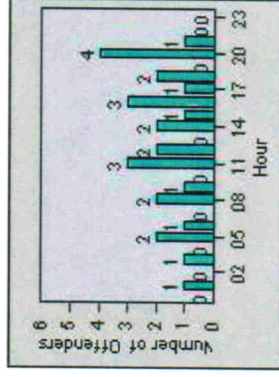

Redflex Redlight Offender Statistics

CONTRACT: Modesto **LOCATION:** MOD-COSY-01 Coffee Rd
DATE FROM: 1/Jul/2010 **DATE TO:** 31/Jul/2010

LANE 1

LANE 2

LANE 3

Redflex Redlight Offender Statistics

CONTRACT: Modesto **LOCATION:** MOD-COSY-01 Coffee Rd
DATE FROM: 1/Jul/2010 **DATE TO:** 31/Jul/2010

LANE 4

LANE TOTAL

Redflex Redlight Offender Statistics

CONTRACT: Modesto **LOCATION:** MOD-COSY-01 Coffee Rd
DATE FROM: 1/Jul/2010 **DATE TO:** 31/Jul/2010

Redflex Redlight Offender Statistics

CONTRACT: Modesto **LOCATION:** MOD-OABR-01 Oakdale Rd
DATE FROM: 1/Jul/2010 **DATE TO:** 31/Jul/2010

LANE 1

LANE 2

LANE 3

Redflex Redlight Offender Statistics

CONTRACT: Modesto **LOCATION:** MOD-OABR-01 Oakdale Rd
DATE FROM: 1/Jul/2010 **DATE TO:** 31/Jul/2010

LANE 4

LANE TOTAL

Redflex Redlight Offender Statistics