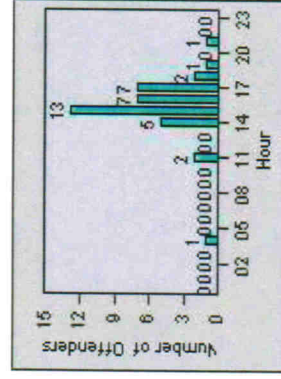

Redflex Redlight Offender Statistics

CONTRACT: Modesto **LOCATION:** MOD-COSY-01 Coffee Rd
DATE FROM: 1/Jul/2010 **DATE TO:** 31/Jul/2010

LANE 1

LANE 2

LANE 3

Redflex Redlight Offender Statistics

CONTRACT: Modesto **LOCATION:** MOD-COSY-01 Coffee Rd
DATE FROM: 1/Jul/2010 **DATE TO:** 31/Jul/2010

LANE 4

LANE TOTAL

Redflex Redlight Offender Statistics

CONTRACT: Modesto **LOCATION:** MOD-COSY-01 Coffee Rd
DATE FROM: 1/Jul/2010 **DATE TO:** 31/Jul/2010

Redflex Redlight Offender Statistics

CONTRACT: Modesto **LOCATION:** MOD-OABR-01 Oakdale Rd
DATE FROM: 1/Jul/2010 **DATE TO:** 31/Jul/2010