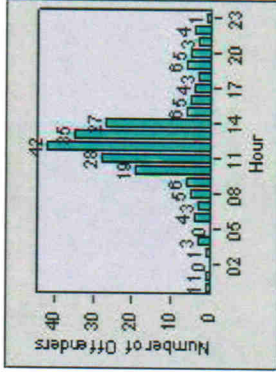

Redflex Redlight Offender Statistics

CONTRACT: Modesto LOCATION: MOD-BRPR-01 Briggsmore Av
 DATE FROM: 1/Jul/2010 DATE TO: 31/Jul/2010

LANE 1

LANE 2

LANE 3

Redflex Redlight Offender Statistics

CONTRACT: Modesto

LOCATION: MOD-BRPR-01 Briggsmore Av

DATE FROM: 1/Jul/2010

DATE TO: 31/Jul/2010

LANE 4

LANE TOTAL

Redflex Redlight Offender Statistics

CONTRACT: Modesto **LOCATION:** MOD-BRPR-01 Briggsmore Av
DATE FROM: 1/Jul/2010 **DATE TO:** 31/Jul/2010

Redflex Redlight Offender Statistics

CONTRACT: Modesto **LOCATION:** MOD-COSY-01 Coffee Rd
DATE FROM: 1/Jul/2010 **DATE TO:** 31/Jul/2010

LANE 1

LANE 2

LANE 3

Redflex Redlight Offender Statistics

CONTRACT: Modesto **LOCATION:** MOD-COSY-01 Coffee Rd
DATE FROM: 1/Jul/2010 **DATE TO:** 31/Jul/2010