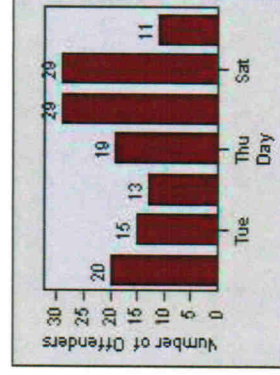

Redflex Redlight Offender Statistics

CONTRACT: Modesto LOCATION: MOD-BRPR-01 Briggsmore Av
 DATE FROM: 1/Jul/2010 DATE TO: 31/Jul/2010

LANE 1

LANE 2

LANE 3

Redflex Redlight Offender Statistics

CONTRACT: Modesto

LOCATION: MOD-BRPR-01 Briggsmore Av

DATE FROM: 1/Jul/2010

DATE TO: 31/Jul/2010

LANE 4

LANE TOTAL

Redflex Redlight Offender Statistics

CONTRACT: Modesto **LOCATION:** MOD-BRPR-01 Briggsmore Av
DATE FROM: 1/Jul/2010 **DATE TO:** 31/Jul/2010