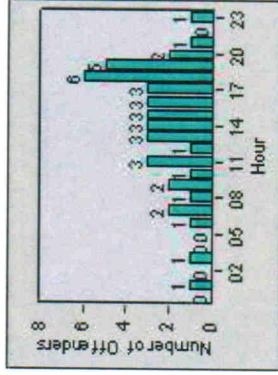

LANE 4

LANE TOTAL

Redflex Redlight Offender Statistics

CONTRACT: Modesto **LOCATION:** MOD-COSY-01 Coffee Rd
DATE FROM: 1/Jul/2010 **DATE TO:** 31/Jul/2010

Redflex Redlight Offender Statistics

CONTRACT: Modesto **LOCATION:** MOD-OABR-01 Oakdale Rd
DATE FROM: 1/Jul/2010 **DATE TO:** 31/Jul/2010

LANE 1

LANE 2

LANE 3

Redflex Redlight Offender Statistics

CONTRACT: Modesto **LOCATION:** MOD-OABR-01 Oakdale Rd
DATE FROM: 1/Jul/2010 **DATE TO:** 31/Jul/2010

LANE 4

LANE TOTAL

Redflex Redlight Offender Statistics

CONTRACT: Modesto **LOCATION:** MOD-OABR-01 Oakdale Rd
DATE FROM: 1/Jul/2010 **DATE TO:** 31/Jul/2010

Redflex Redlight Offender Statistics

CONTRACT: Modesto **LOCATION:** MOD-STSI-01 Standiford Av
DATE FROM: 1/Jul/2010 **DATE TO:** 31/Jul/2010