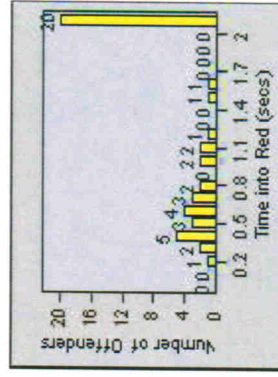

Redflex Redlight Offender Statistics

CONTRACT: Modesto **LOCATION:** MOD-COSY-01 Coffee Rd
DATE FROM: 1/Jul/2010 **DATE TO:** 31/Jul/2010

LANE 1

LANE 2

LANE 3

Redflex Redlight Offender Statistics

CONTRACT: Modesto **LOCATION:** MOD-COSY-01 Coffee Rd
DATE FROM: 1/Jul/2010 **DATE TO:** 31/Jul/2010

LANE 4

LANE TOTAL

Redflex Redlight Offender Statistics

CONTRACT: Modesto **LOCATION:** MOD-COSY-01 Coffee Rd
DATE FROM: 1/Jul/2010 **DATE TO:** 31/Jul/2010

Redflex Redlight Offender Statistics

CONTRACT: Modesto **LOCATION:** MOD-OABR-01 Oakdale Rd
DATE FROM: 1/Jul/2010 **DATE TO:** 31/Jul/2010