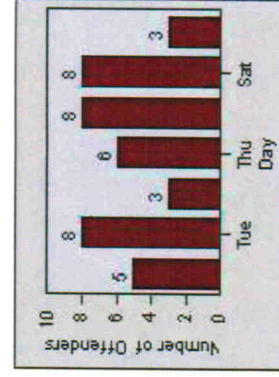

CONTRACT: Modesto **LOCATION:** MOD-OABR-01 Oakdale Rd
DATE FROM: 1/Jul/2010 **DATE TO:** 31/Jul/2010

Redflex Redlight Offender Statistics

CONTRACT: Modesto **LOCATION:** MOD-STSI-01 Standiford Av
DATE FROM: 1/Jul/2010 **DATE TO:** 31/Jul/2010

LANE 1

LANE 2

LANE 3

Redflex Redlight Offender Statistics

CONTRACT: Modesto LOCATION: MOD-STSI-01 Standiford Av
DATE FROM: 1/Jul/2010 DATE TO: 31/Jul/2010

LANE 4

LANE TOTAL

Redflex Redlight Offender Statistics