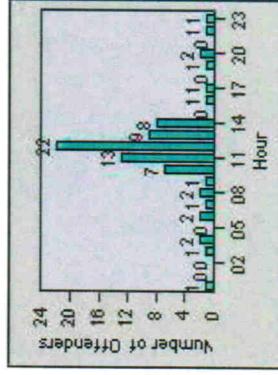

Redflex Redlight Offender Statistics

CONTRACT: Modesto LOCATION: MOD-BRPR-01 Briggsmore Av
 DATE FROM: 1/Jul/2010 DATE TO: 31/Jul/2010

LANE 1

LANE 2

LANE 3

Redflex Redlight Offender Statistics

CONTRACT: Modesto

LOCATION: MOD-BRPR-01 Briggsmore Av

DATE FROM: 1/Jul/2010

DATE TO: 31/Jul/2010

LANE 4

LANE TOTAL

Redflex Redlight Offender Statistics

CONTRACT: Modesto **LOCATION:** MOD-BRPR-01 Briggsmore Av
DATE FROM: 1/Jul/2010 **DATE TO:** 31/Jul/2010