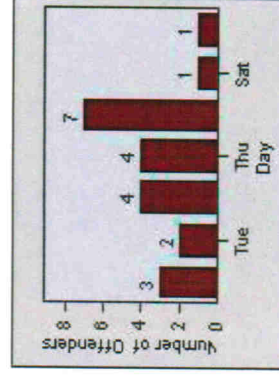

LANE 4

LANE TOTAL

Redflex Redlight Offender Statistics

CONTRACT: Modesto **LOCATION:** MOD-COSY-01 Coffee Rd
DATE FROM: 1/Jul/2010 **DATE TO:** 31/Jul/2010

Redflex Redlight Offender Statistics

CONTRACT: Modesto **LOCATION:** MOD-OABR-01 Oakdale Rd
DATE FROM: 1/Jul/2010 **DATE TO:** 31/Jul/2010

LANE 1

LANE 2

LANE 3

Redflex Redlight Offender Statistics

CONTRACT: Modesto **LOCATION:** MOD-OABR-01 Oakdale Rd
DATE FROM: 1/Jul/2010 **DATE TO:** 31/Jul/2010

LANE 4

LANE TOTAL

Redflex Redlight Offender Statistics