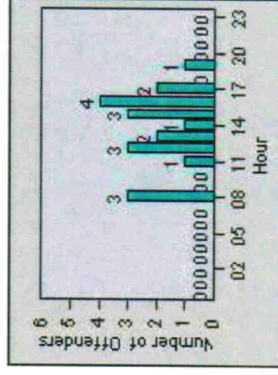

LANE 1

LANE 2

LANE 3

Redflex Redlight Offender Statistics

CONTRACT: Modesto **LOCATION:** MOD-OABR-01 Oakdale Rd
DATE FROM: 1/Jul/2010 **DATE TO:** 31/Jul/2010

LANE 4

LANE TOTAL

Redflex Redlight Offender Statistics

CONTRACT: Modesto **LOCATION:** MOD-OABR-01 Oakdale Rd
DATE FROM: 1/Jul/2010 **DATE TO:** 31/Jul/2010

Redflex Redlight Offender Statistics

CONTRACT: Modesto **LOCATION:** MOD-STSI-01 Standiford Av
DATE FROM: 1/Jul/2010 **DATE TO:** 31/Jul/2010

LANE 1

LANE 2

LANE 3

Redflex Redlight Offender Statistics

CONTRACT: Modesto LOCATION: MOD-STSI-01 Standiford Av
DATE FROM: 1/Jul/2010 DATE TO: 31/Jul/2010

LANE 4

LANE TOTAL

Redflex Redlight Offender Statistics