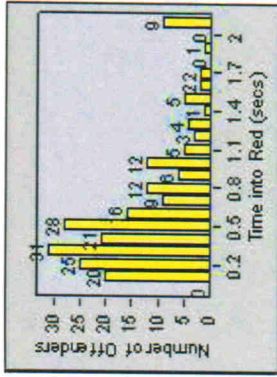

LOCATION: MOD-BRPR-01 Briggsmore Av

DATE FROM: 1/Jul/2010

DATE TO: 31/Jul/2010

LANE 4

LANE TOTAL

Redflex Redlight Offender Statistics

CONTRACT: Modesto **LOCATION:** MOD-BRPR-01 Briggsmore Av
DATE FROM: 1/Jul/2010 **DATE TO:** 31/Jul/2010

Redflex Redlight Offender Statistics

CONTRACT: Modesto **LOCATION:** MOD-COSY-01 Coffee Rd
DATE FROM: 1/Jul/2010 **DATE TO:** 31/Jul/2010

LANE 1

LANE 2

LANE 3

Redflex Redlight Offender Statistics

CONTRACT: Modesto **LOCATION:** MOD-COSY-01 Coffee Rd
DATE FROM: 1/Jul/2010 **DATE TO:** 31/Jul/2010