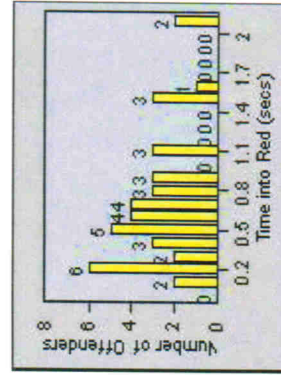

LANE 1

LANE 2

LANE 3

Redflex Redlight Offender Statistics

CONTRACT: Modesto **LOCATION:** MOD-OABR-01 Oakdale Rd
DATE FROM: 1/Jul/2010 **DATE TO:** 31/Jul/2010

LANE 4

LANE TOTAL

Redflex Redlight Offender Statistics

CONTRACT: Modesto **LOCATION:** MOD-OABR-01 Oakdale Rd
DATE FROM: 1/Jul/2010 **DATE TO:** 31/Jul/2010

Redflex Redlight Offender Statistics

CONTRACT: Modesto **LOCATION:** MOD-STSI-01 Standiford Av
DATE FROM: 1/Jul/2010 **DATE TO:** 31/Jul/2010

LANE 1

LANE 2

LANE 3

Redflex Redlight Offender Statistics

CONTRACT: Modesto LOCATION: MOD-STSI-01 Standiford Av
DATE FROM: 1/Jul/2010 DATE TO: 31/Jul/2010

LANE 4

LANE TOTAL

Redflex Redlight Offender Statistics