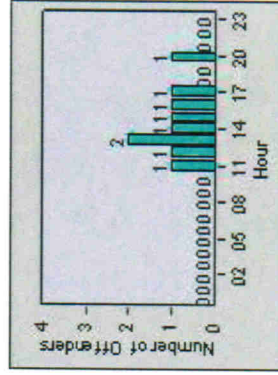

Redflex Redlight Offender Statistics

CONTRACT: Modesto **LOCATION:** MOD-COSY-01 Coffee Rd
DATE FROM: 1/Jul/2010 **DATE TO:** 31/Jul/2010

LANE 1

LANE 2

LANE 3

Redflex Redlight Offender Statistics

CONTRACT: Modesto **LOCATION:** MOD-COSY-01 Coffee Rd
DATE FROM: 1/Jul/2010 **DATE TO:** 31/Jul/2010

LANE 4

LANE TOTAL

Redflex Redlight Offender Statistics

CONTRACT: Modesto **LOCATION:** MOD-COSY-01 Coffee Rd
DATE FROM: 1/Jul/2010 **DATE TO:** 31/Jul/2010

Redflex Redlight Offender Statistics

CONTRACT: Modesto **LOCATION:** MOD-OABR-01 Oakdale Rd
DATE FROM: 1/Jul/2010 **DATE TO:** 31/Jul/2010