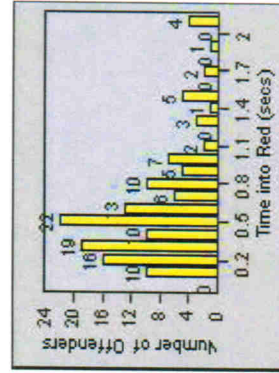

Redflex Redlight Offender Statistics

CONTRACT: Modesto LOCATION: MOD-BRPR-01 Briggsmore Av
 DATE FROM: 1/Jul/2010 DATE TO: 31/Jul/2010

LANE 1

LANE 2

LANE 3

Redflex Redlight Offender Statistics

CONTRACT: Modesto

LOCATION: MOD-BRPR-01 Briggsmore Av

DATE FROM: 1/Jul/2010

DATE TO: 31/Jul/2010

LANE 4

LANE TOTAL

Redflex Redlight Offender Statistics

CONTRACT: Modesto **LOCATION:** MOD-BRPR-01 Briggsmore Av
DATE FROM: 1/Jul/2010 **DATE TO:** 31/Jul/2010