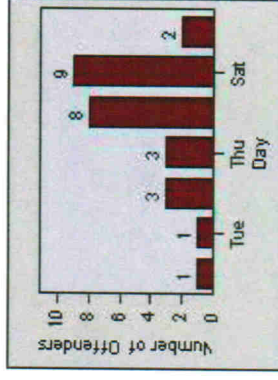

LANE 4

LANE TOTAL

Redflex Redlight Offender Statistics

CONTRACT: Modesto **LOCATION:** MOD-COSY-01 Coffee Rd
DATE FROM: 1/Jul/2010 **DATE TO:** 31/Jul/2010

Redflex Redlight Offender Statistics

CONTRACT: Modesto **LOCATION:** MOD-OABR-01 Oakdale Rd
DATE FROM: 1/Jul/2010 **DATE TO:** 31/Jul/2010

LANE 1

LANE 2

LANE 3

Redflex Redlight Offender Statistics

CONTRACT: Modesto **LOCATION:** MOD-OABR-01 Oakdale Rd
DATE FROM: 1/Jul/2010 **DATE TO:** 31/Jul/2010

LANE 4

LANE TOTAL

Redflex Redlight Offender Statistics