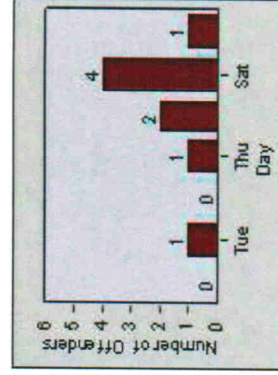

Redflex Redlight Offender Statistics

CONTRACT: Modesto **LOCATION:** MOD-COSY-01 Coffee Rd
DATE FROM: 1/Jul/2010 **DATE TO:** 31/Jul/2010

LANE 1

LANE 2

LANE 3

Redflex Redlight Offender Statistics

CONTRACT: Modesto **LOCATION:** MOD-COSY-01 Coffee Rd
DATE FROM: 1/Jul/2010 **DATE TO:** 31/Jul/2010

LANE 4

LANE TOTAL

Redflex Redlight Offender Statistics

CONTRACT: Modesto **LOCATION:** MOD-COSY-01 Coffee Rd
DATE FROM: 1/Jul/2010 **DATE TO:** 31/Jul/2010

Redflex Redlight Offender Statistics

CONTRACT: Modesto **LOCATION:** MOD-OABR-01 Oakdale Rd
DATE FROM: 1/Jul/2010 **DATE TO:** 31/Jul/2010