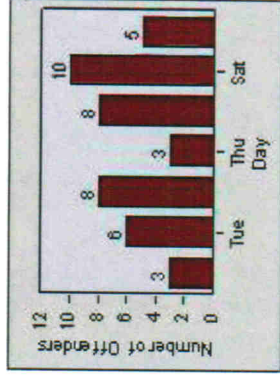

LANE 4

LANE TOTAL

Redflex Redlight Offender Statistics

CONTRACT: Modesto **LOCATION:** MOD-COSY-01 Coffee Rd
DATE FROM: 1/Jul/2010 **DATE TO:** 31/Jul/2010

Redflex Redlight Offender Statistics

CONTRACT: Modesto **LOCATION:** MOD-OABR-01 Oakdale Rd
DATE FROM: 1/Jul/2010 **DATE TO:** 31/Jul/2010

LANE 1

LANE 2

LANE 3

Redflex Redlight Offender Statistics

CONTRACT: Modesto **LOCATION:** MOD-OABR-01 Oakdale Rd
DATE FROM: 1/Jul/2010 **DATE TO:** 31/Jul/2010

LANE 4

LANE TOTAL

Redflex Redlight Offender Statistics

CONTRACT: Modesto **LOCATION:** MOD-OABR-01 Oakdale Rd
DATE FROM: 1/Jul/2010 **DATE TO:** 31/Jul/2010

Redflex Redlight Offender Statistics

CONTRACT: Modesto **LOCATION:** MOD-STSI-01 Standiford Av
DATE FROM: 1/Jul/2010 **DATE TO:** 31/Jul/2010