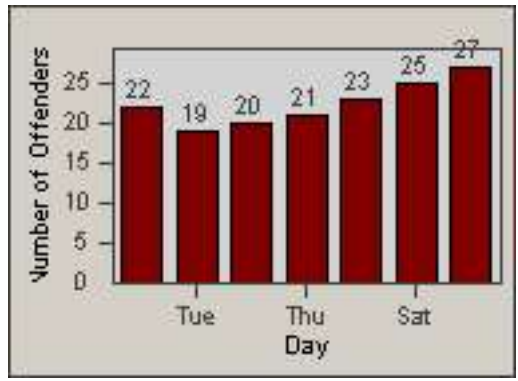

LANE 3

Redflex Redlight Offender Statistics

CONTRACT: Montebello
 DATE FROM: 01-Oct-2016

LOCATION: MON-WAGR-01 Washington Blvd and Greenwood Ave
 DATE TO: 31-Oct-2016

LANE 4

LANE TOTAL