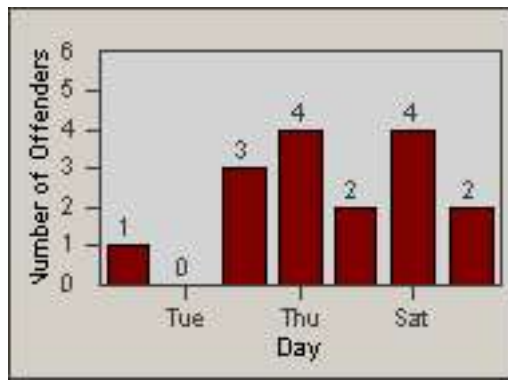

Redflex Redlight Offender Statistics

CONTRACT: Montebello
 DATE FROM: 01-Oct-2016

LOCATION: MON-BEGA-01 Garfield Ave and Beverly Blvd
 DATE TO: 31-Oct-2016

LANE 1

LANE 2

LANE 3

Redflex Redlight Offender Statistics

CONTRACT: Montebello
 DATE FROM: 01-Oct-2016

LOCATION: MON-BEGA-01 Garfield Ave and Beverly Blvd
 DATE TO: 31-Oct-2016

LANE 4

LANE TOTAL

Redflex Redlight Offender Statistics

CONTRACT: Montebello

LOCATION: MON-GAVC-01 N. Garfield and Via Campo