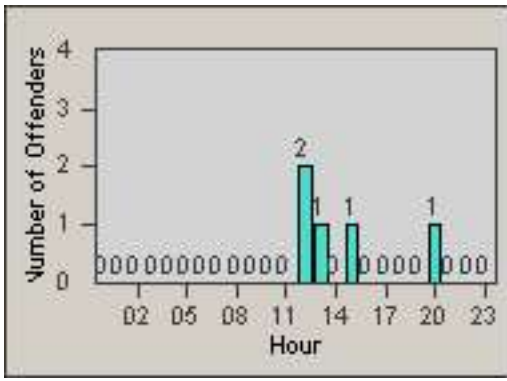

Redflex Redlight Offender Statistics

CONTRACT: Montebello
DATE FROM: 01-Oct-2016

LOCATION: MON-MOPA-01 N. Montebello Blvd
DATE TO: 31-Oct-2016

LANE 4