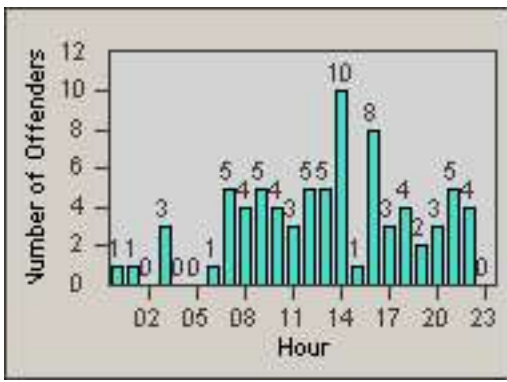

Redflex Redlight Offender Statistics

CONTRACT: Montebello
 DATE FROM: 01-Oct-2016

LOCATION: MON-MOWH-01 Montebello Blvd and Whittier Blvd
 DATE TO: 31-Oct-2016

LANE 1

LANE 2

LANE 3

Redflex Redlight Offender Statistics