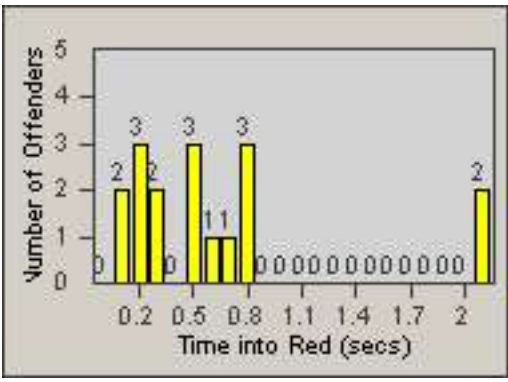

Redflex Redlight Offender Statistics

CONTRACT: Montebello
DATE FROM: 01-Oct-2016

LOCATION: MON-VCGA-01 N. Garfield and Via Campo
DATE TO: 31-Oct-2016

LANE 1