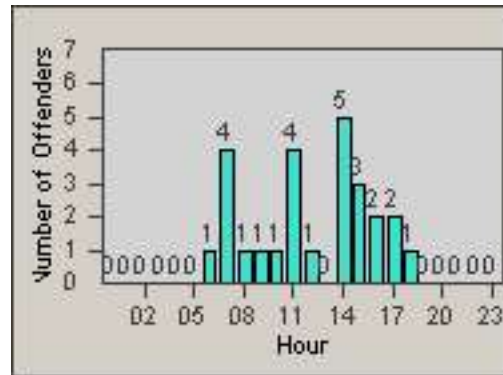

Redflex Redlight Offender Statistics

CONTRACT: Montebello
 DATE FROM: 01-Oct-2016

LOCATION: MON-BEGA-01 Garfield Ave and Beverly Blvd
 DATE TO: 31-Oct-2016

LANE 1

LANE 2

LANE 3

Redflex Redlight Offender Statistics

CONTRACT: Montebello
 DATE FROM: 01-Oct-2016

LOCATION: MON-BEGA-01 Garfield Ave and Beverly Blvd
 DATE TO: 31-Oct-2016

LANE 4

LANE TOTAL

Redflex Redlight Offender Statistics

CONTRACT: Montebello

LOCATION: MON-GAVC-01 N. Garfield and Via Campo

DATE FROM: 01-Oct-2016

DATE TO: 31-Oct-2016

LANE 1

LANE 2

LANE 3

Redflex Redlight Offender Statistics

CONTRACT: Montebello
 DATE FROM: 01-Oct-2016

LOCATION: MON-GAVC-01 N. Garfield and Via Campo
 DATE TO: 31-Oct-2016