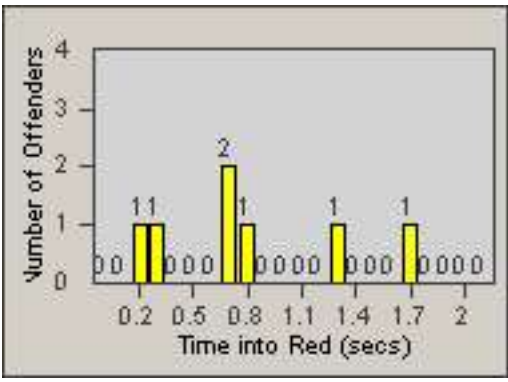

Redflex Redlight Offender Statistics

CONTRACT: Montebello
 DATE FROM: 01-Oct-2016

LOCATION: MON-BEGA-01 Garfield Ave and Beverly Blvd
 DATE TO: 31-Oct-2016

LANE 1

LANE 2

LANE 3

Redflex Redlight Offender Statistics

CONTRACT: Montebello
 DATE FROM: 01-Oct-2016

LOCATION: MON-BEGA-01 Garfield Ave and Beverly Blvd
 DATE TO: 31-Oct-2016

LANE 4

LANE TOTAL

Redflex Redlight Offender Statistics

CONTRACT: Montebello

LOCATION: MON-GAVC-01 N. Garfield and Via Campo