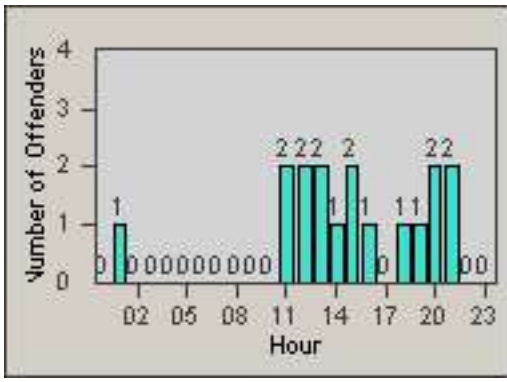

Redflex Redlight Offender Statistics

CONTRACT: Montebello
 DATE FROM: 01-Oct-2016

LOCATION: MON-MOWH-01 Montebello Blvd and Whittier Blvd
 DATE TO: 31-Oct-2016

LANE 1

LANE 2

LANE 3

Redflex Redlight Offender Statistics

CONTRACT: Montebello
 DATE FROM: 01-Oct-2016

LOCATION: MON-MOWH-01 Montebello Blvd and Whittier Blvd
 DATE TO: 31-Oct-2016

LANE 4

LANE TOTAL

Redflex Redlight Offender Statistics

CONTRACT: Montebello
 DATE FROM: 01-Oct-2016

LOCATION: MON-VCGA-01 N. Garfield and Via Campo
 DATE TO: 31-Oct-2016

LANE 1

LANE 2

LANE 3

Redflex Redlight Offender Statistics

CONTRACT: Montebello

LOCATION: MON-VCGA-01 N. Garfield and Via Campo

DATE FROM: 01-Oct-2016