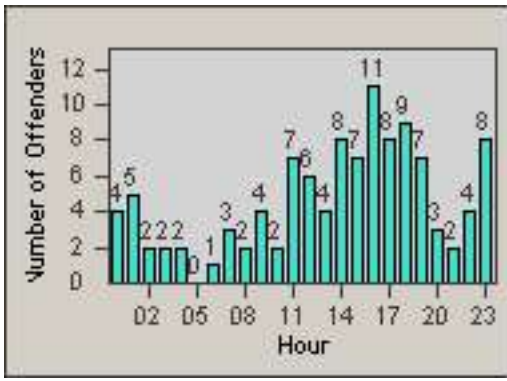

Redflex Redlight Offender Statistics

CONTRACT: Montebello
DATE FROM: 01-Oct-2016

LOCATION: MON-MOPA-01 N. Montebello Blvd
DATE TO: 31-Oct-2016

LANE 1

LANE 2

LANE 3