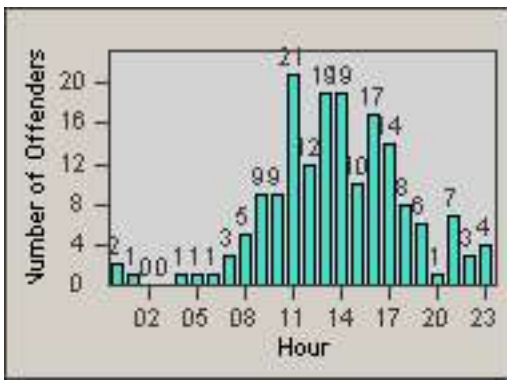

LANE 1

LANE 2

LANE 3

Redflex Redlight Offender Statistics

CONTRACT: Montebello
 DATE FROM: 01-Oct-2016

LOCATION: MON-MOPA-03 N. Montebello Blvd
 DATE TO: 31-Oct-2016

LANE 4

LANE TOTAL

Redflex Redlight Offender Statistics

CONTRACT: Montebello
 DATE FROM: 01-Oct-2016

LOCATION: MON-MOWH-01 Montebello Blvd and Whittier Blvd
 DATE TO: 31-Oct-2016

LANE 1

LANE 2

LANE 3

Redflex Redlight Offender Statistics