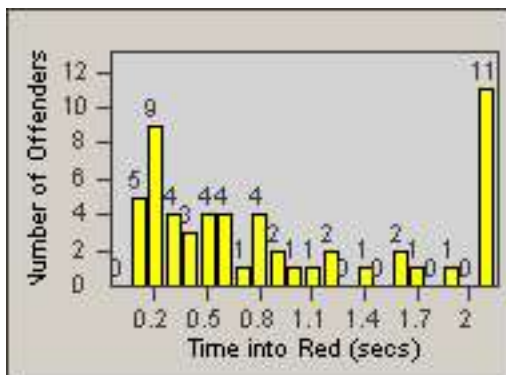

Redflex Redlight Offender Statistics

CONTRACT: Montebello
 DATE FROM: 01-Oct-2016

LOCATION: MON-BEGA-01 Garfield Ave and Beverly Blvd
 DATE TO: 31-Oct-2016

LANE 1

LANE 2

LANE 3

Redflex Redlight Offender Statistics

CONTRACT: Montebello
 DATE FROM: 01-Oct-2016

LOCATION: MON-BEGA-01 Garfield Ave and Beverly Blvd
 DATE TO: 31-Oct-2016

LANE 4

LANE TOTAL

Redflex Redlight Offender Statistics

CONTRACT: Montebello

LOCATION: MON-GAVC-01 N. Garfield and Via Campo

DATE FROM: 01-Oct-2016

DATE TO: 31-Oct-2016

LANE 1

LANE 2

LANE 3

Redflex Redlight Offender Statistics

CONTRACT: Montebello
 DATE FROM: 01-Oct-2016

LOCATION: MON-GAVC-01 N. Garfield and Via Campo
 DATE TO: 31-Oct-2016