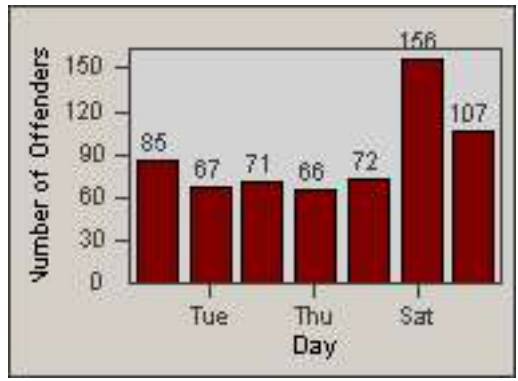

Redflex Redlight Offender Statistics

CONTRACT: Montebello
DATE FROM: 01-Oct-2016

LOCATION: MON-GAVC-01 N. Garfield and Via Campo
DATE TO: 31-Oct-2016

LANE 4