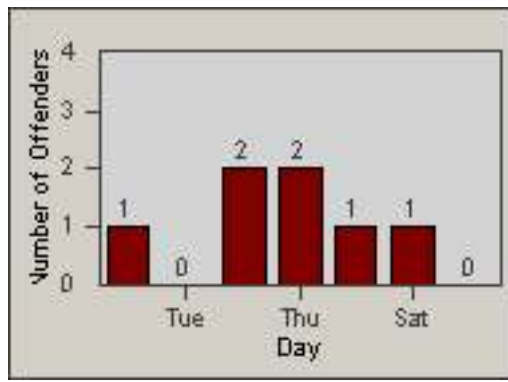

LANE 4

LANE TOTAL

Redflex Redlight Offender Statistics

CONTRACT: Montebello
 DATE FROM: 01-Oct-2016

LOCATION: MON-MOBE-01 Beverly Blvd and Montebello Blvd
 DATE TO: 31-Oct-2016

LANE 1

LANE 2

LANE 3

Redflex Redlight Offender Statistics

CONTRACT: Montebello
 DATE FROM: 01-Oct-2016

LOCATION: MON-MOBE-01 Beverly Blvd and Montebello Blvd
 DATE TO: 31-Oct-2016

LANE 4

LANE TOTAL

Redflex Redlight Offender Statistics