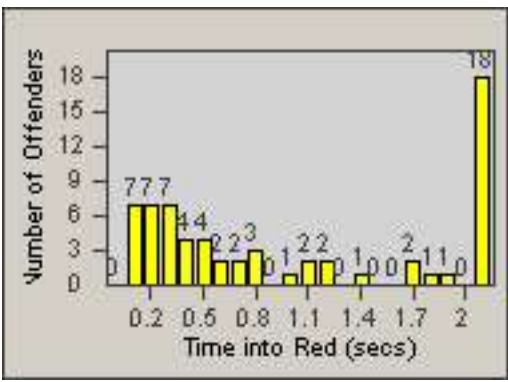

CONTRACT: Montebello
 DATE FROM: 01-Oct-2016

LOCATION: MON-MOWH-01 Montebello Blvd and Whittier Blvd
 DATE TO: 31-Oct-2016

LANE 4

LANE TOTAL

Redflex Redlight Offender Statistics

CONTRACT: Montebello
 DATE FROM: 01-Oct-2016

LOCATION: MON-VCGA-01 N. Garfield and Via Campo
 DATE TO: 31-Oct-2016

LANE 1

LANE 2

LANE 3

Redflex Redlight Offender Statistics

CONTRACT: Montebello

LOCATION: MON-VCGA-01 N. Garfield and Via Campo

DATE FROM: 01-Oct-2016

DATE TO: 31-Oct-2016

LANE 4

LANE TOTAL

Redflex Redlight Offender Statistics

CONTRACT: Montebello
 DATE FROM: 01-Oct-2016

LOCATION: MON-WAGR-01 Washington Blvd and Greenwood Ave
 DATE TO: 31-Oct-2016

LANE 1

LANE 2