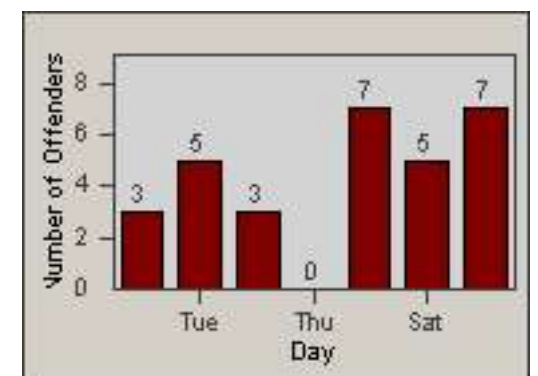

DATE FROM: 01-Oct-2016

DATE TO: 31-Oct-2016

LANE 1

LANE 2

LANE 3

Redflex Redlight Offender Statistics

CONTRACT: Montebello
 DATE FROM: 01-Oct-2016

LOCATION: MON-GAVC-01 N. Garfield and Via Campo
 DATE TO: 31-Oct-2016