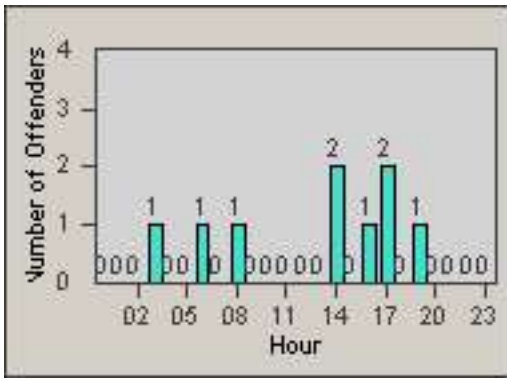

Redflex Redlight Offender Statistics

CONTRACT: Montebello
 DATE FROM: 01-Oct-2016

LOCATION: MON-MOWH-01 Montebello Blvd and Whittier Blvd
 DATE TO: 31-Oct-2016

LANE 1

LANE 2

LANE 3

Redflex Redlight Offender Statistics