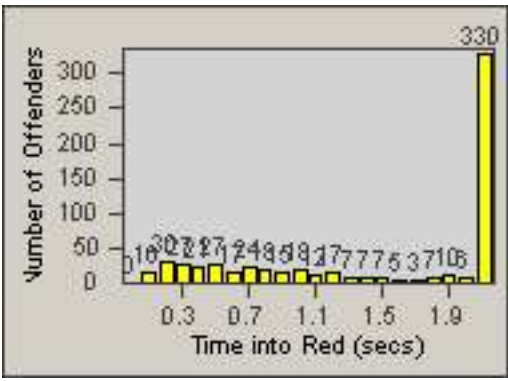

DATE FROM: 01-Oct-2016

DATE TO: 31-Oct-2016

LANE 1

LANE 2

LANE 3

Redflex Redlight Offender Statistics

CONTRACT: Montebello
 DATE FROM: 01-Oct-2016

LOCATION: MON-GAVC-01 N. Garfield and Via Campo
 DATE TO: 31-Oct-2016

LANE 4

LANE TOTAL

Redflex Redlight Offender Statistics

CONTRACT: Montebello
 DATE FROM: 01-Oct-2016

LOCATION: MON-MOBE-01 Beverly Blvd and Montebello Blvd
 DATE TO: 31-Oct-2016

LANE 1

LANE 2

LANE 3