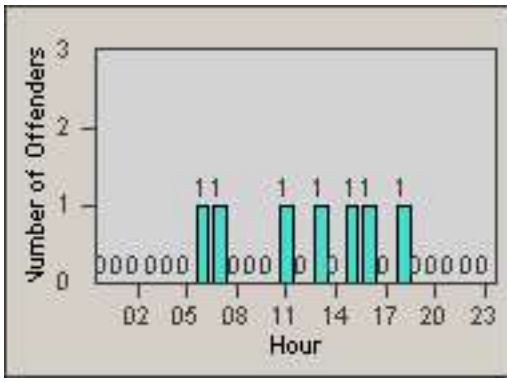

Redflex Redlight Offender Statistics

CONTRACT: Montebello
 DATE FROM: 01-Oct-2016

LOCATION: MON-BEGA-01 Garfield Ave and Beverly Blvd
 DATE TO: 31-Oct-2016

LANE 1

LANE 2

LANE 3

Redflex Redlight Offender Statistics

CONTRACT: Montebello
 DATE FROM: 01-Oct-2016

LOCATION: MON-BEGA-01 Garfield Ave and Beverly Blvd
 DATE TO: 31-Oct-2016

LANE 4

LANE TOTAL

Redflex Redlight Offender Statistics

CONTRACT: Montebello

LOCATION: MON-GAVC-01 N. Garfield and Via Campo