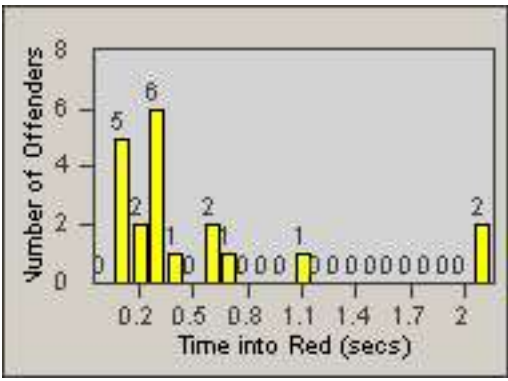

Redflex Redlight Offender Statistics

CONTRACT: Montebello
 DATE FROM: 01-Oct-2016

LOCATION: MON-BEGA-01 Garfield Ave and Beverly Blvd
 DATE TO: 31-Oct-2016

LANE 1

LANE 2

LANE 3

Redflex Redlight Offender Statistics

CONTRACT: Montebello
 DATE FROM: 01-Oct-2016

LOCATION: MON-BEGA-01 Garfield Ave and Beverly Blvd
 DATE TO: 31-Oct-2016

LANE 4

LANE TOTAL

Redflex Redlight Offender Statistics

CONTRACT: Montebello

LOCATION: MON-GAVC-01 N. Garfield and Via Campo