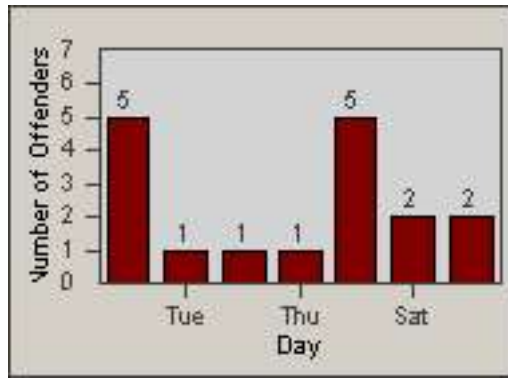

Redflex Redlight Offender Statistics

CONTRACT: Montebello
DATE FROM: 01-Oct-2016

LOCATION: MON-VCGA-01 N. Garfield and Via Campo
DATE TO: 31-Oct-2016

LANE 1