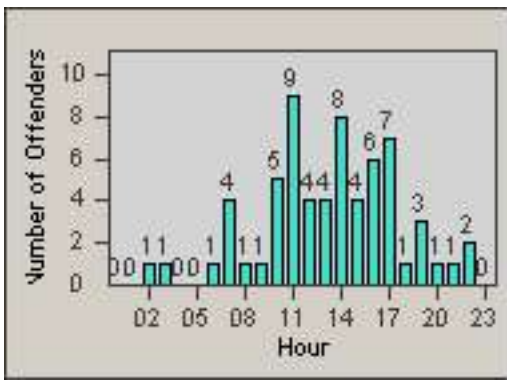

LOCATION: MON-VCGA-01 N. Garfield and Via Campo
 DATE TO: 31-Oct-2016

LANE 1

LANE 2

LANE 3

Redflex Redlight Offender Statistics

CONTRACT: Montebello

LOCATION: MON-VCGA-01 N. Garfield and Via Campo

DATE FROM: 01-Oct-2016

DATE TO: 31-Oct-2016

LANE 4

LANE TOTAL

Redflex Redlight Offender Statistics

CONTRACT: Montebello
 DATE FROM: 01-Oct-2016

LOCATION: MON-WAGR-01 Washington Blvd and Greenwood Ave
 DATE TO: 31-Oct-2016

LANE 1

LANE 2