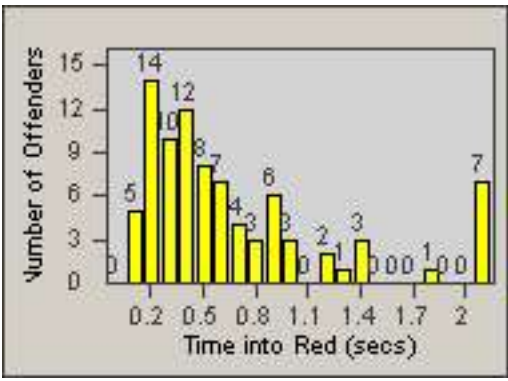

DATE TO: 31-Oct-2016

LANE 4

LANE TOTAL

Redflex Redlight Offender Statistics

CONTRACT: Montebello
 DATE FROM: 01-Oct-2016

LOCATION: MON-WAGR-01 Washington Blvd and Greenwood Ave
 DATE TO: 31-Oct-2016

LANE 1

LANE 2