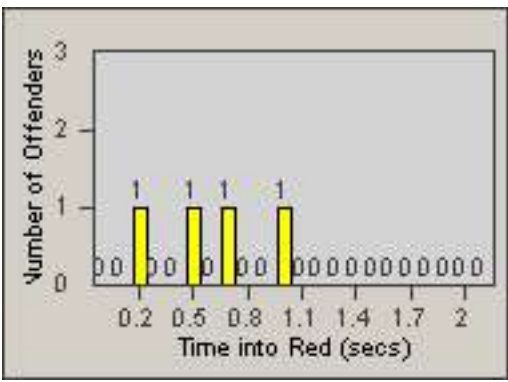

CONTRACT: Montebello
 DATE FROM: 01-Oct-2016

LOCATION: MON-MOPA-01 N. Montebello Blvd
 DATE TO: 31-Oct-2016

LANE 1

LANE 2

LANE 3

Redflex Redlight Offender Statistics

CONTRACT: Montebello
 DATE FROM: 01-Oct-2016