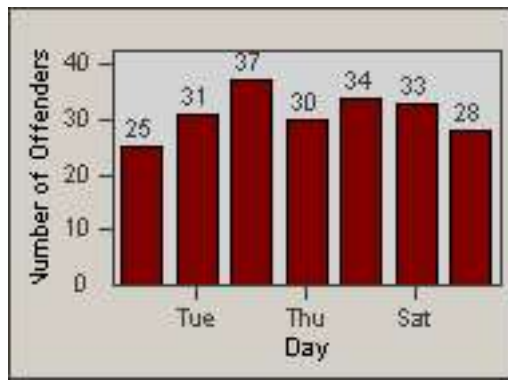

Redflex Redlight Offender Statistics

CONTRACT: Montebello
DATE FROM: 01-Oct-2016

LOCATION: MON-BEGA-01 Garfield Ave and Beverly Blvd
DATE TO: 31-Oct-2016

LANE 4

LANE TOTAL