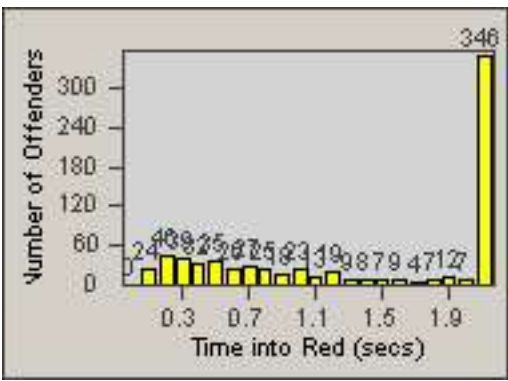

CONTRACT: Montebello
 DATE FROM: 01-Oct-2016

LOCATION: MON-BEGA-01 Garfield Ave and Beverly Blvd
 DATE TO: 31-Oct-2016

LANE 4

LANE TOTAL

Redflex Redlight Offender Statistics

CONTRACT: Montebello

LOCATION: MON-GAVC-01 N. Garfield and Via Campo

DATE FROM: 01-Oct-2016

DATE TO: 31-Oct-2016

LANE 1

LANE 2

LANE 3

Redflex Redlight Offender Statistics

CONTRACT: Montebello
 DATE FROM: 01-Oct-2016

LOCATION: MON-GAVC-01 N. Garfield and Via Campo
 DATE TO: 31-Oct-2016

LANE 4

LANE TOTAL

Redflex Redlight Offender Statistics

CONTRACT: Montebello
 DATE FROM: 01-Oct-2016

LOCATION: MON-MOBE-01 Beverly Blvd and Montebello Blvd
 DATE TO: 31-Oct-2016

LANE 1

LANE 2

LANE 3