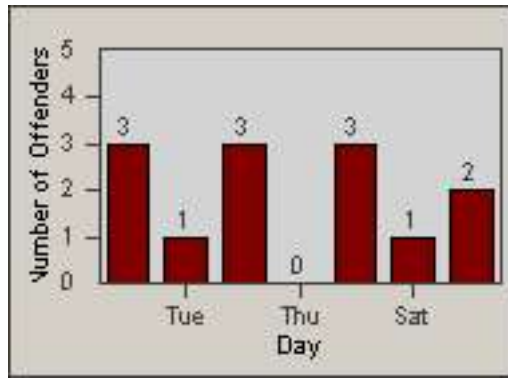

LANE 4

LANE TOTAL

Redflex Redlight Offender Statistics

CONTRACT: Montebello
 DATE FROM: 01-Oct-2016

LOCATION: MON-MOBE-01 Beverly Blvd and Montebello Blvd
 DATE TO: 31-Oct-2016

LANE 1

LANE 2

LANE 3

Redflex Redlight Offender Statistics

CONTRACT: Montebello
 DATE FROM: 01-Oct-2016

LOCATION: MON-MOBE-01 Beverly Blvd and Montebello Blvd
 DATE TO: 31-Oct-2016

LANE 4

LANE TOTAL

Redflex Redlight Offender Statistics