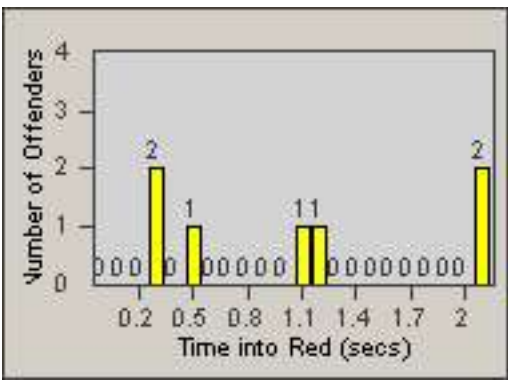

LANE 4

LANE TOTAL

Redflex Redlight Offender Statistics

CONTRACT: Montebello
 DATE FROM: 01-Oct-2016

LOCATION: MON-MOBE-01 Beverly Blvd and Montebello Blvd
 DATE TO: 31-Oct-2016

LANE 1

LANE 2

LANE 3