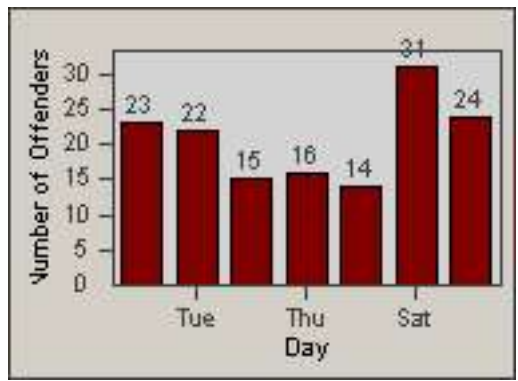

Redflex Redlight Offender Statistics

CONTRACT: Montebello
DATE FROM: 01-Oct-2016

LOCATION: MON-MOPA-01 N. Montebello Blvd
DATE TO: 31-Oct-2016

LANE 4

LANE TOTAL