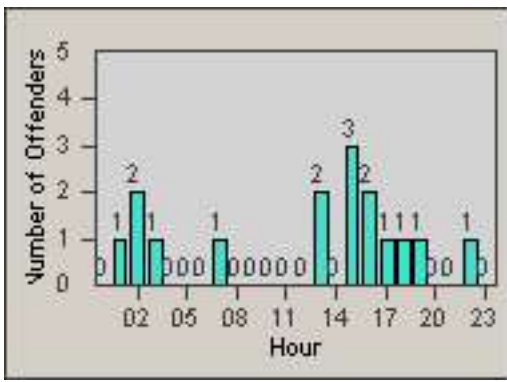

Redflex Redlight Offender Statistics

CONTRACT: Montebello
 DATE FROM: 01-Oct-2016

LOCATION: MON-BEGA-01 Garfield Ave and Beverly Blvd
 DATE TO: 31-Oct-2016

LANE 1

LANE 2

LANE 3

Redflex Redlight Offender Statistics

CONTRACT: Montebello
 DATE FROM: 01-Oct-2016

LOCATION: MON-BEGA-01 Garfield Ave and Beverly Blvd
 DATE TO: 31-Oct-2016

LANE 4

LANE TOTAL

Redflex Redlight Offender Statistics

CONTRACT: Montebello

LOCATION: MON-GAVC-01 N. Garfield and Via Campo