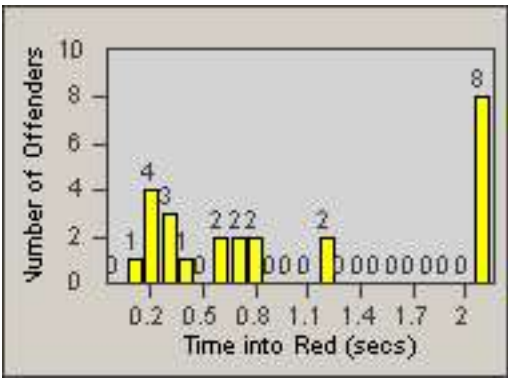

Redflex Redlight Offender Statistics

CONTRACT: Montebello
DATE FROM: 01-Oct-2016

LOCATION: MON-MOPA-01 N. Montebello Blvd
DATE TO: 31-Oct-2016

LANE 1