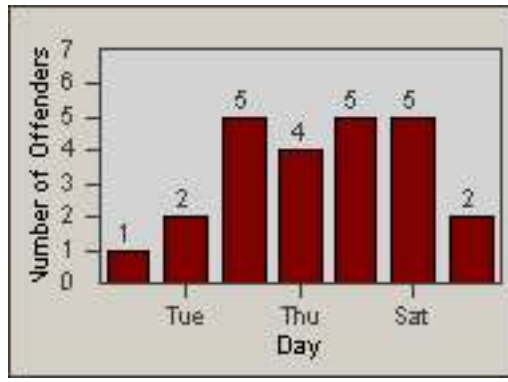

DATE TO: 31-Oct-2016

LANE 4

LANE TOTAL

Redflex Redlight Offender Statistics

CONTRACT: Montebello
 DATE FROM: 01-Oct-2016

LOCATION: MON-WAGR-01 Washington Blvd and Greenwood Ave
 DATE TO: 31-Oct-2016

LANE 1

LANE 2