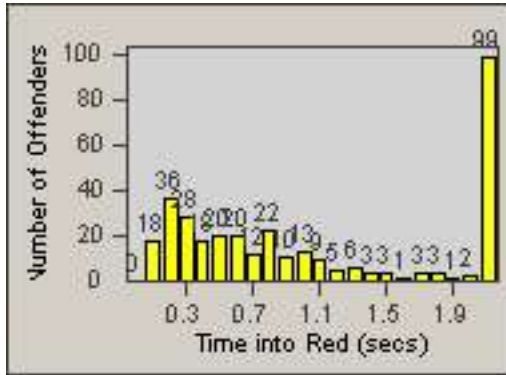

LOCATION: MON-VCGA-01 N. Garfield and Via Campo
 DATE TO: 31-Oct-2016

LANE 1

LANE 2

LANE 3

Redflex Redlight Offender Statistics

CONTRACT: Montebello

LOCATION: MON-VCGA-01 N. Garfield and Via Campo

DATE FROM: 01-Oct-2016

DATE TO: 31-Oct-2016

LANE 4

LANE TOTAL

Redflex Redlight Offender Statistics

CONTRACT: Montebello
 DATE FROM: 01-Oct-2016

LOCATION: MON-WAGR-01 Washington Blvd and Greenwood Ave
 DATE TO: 31-Oct-2016

LANE 1

LANE 2