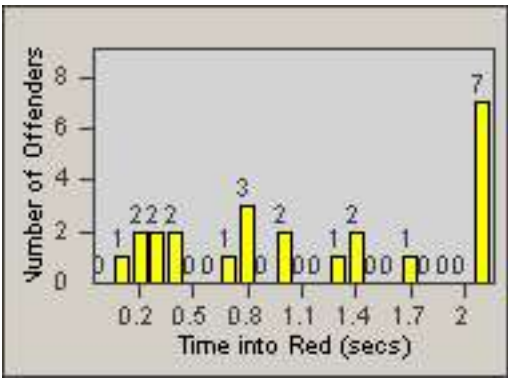

DATE TO: 31-Oct-2016

LANE 4

LANE TOTAL

Redflex Redlight Offender Statistics

CONTRACT: Montebello
 DATE FROM: 01-Oct-2016

LOCATION: MON-WAGR-01 Washington Blvd and Greenwood Ave
 DATE TO: 31-Oct-2016

LANE 1

LANE 2