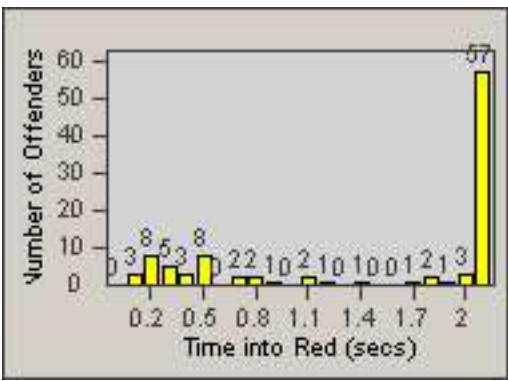

Redflex Redlight Offender Statistics

CONTRACT: Montebello
DATE FROM: 01-Oct-2016

LOCATION: MON-MOWH-01 Montebello Blvd and Whittier Blvd
DATE TO: 31-Oct-2016

LANE 4

LANE TOTAL