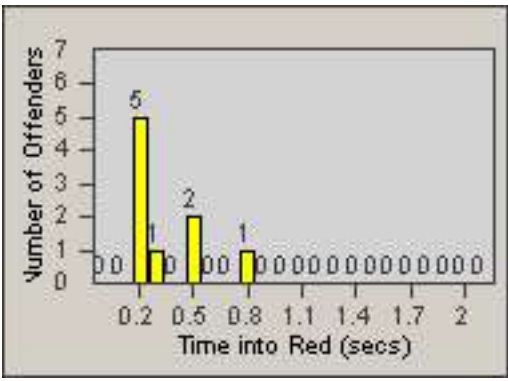

Redflex Redlight Offender Statistics

CONTRACT: Montebello
 DATE FROM: 01-Oct-2016

LOCATION: MON-MOWH-01 Montebello Blvd and Whittier Blvd
 DATE TO: 31-Oct-2016

LANE 1

LANE 2

LANE 3

Redflex Redlight Offender Statistics