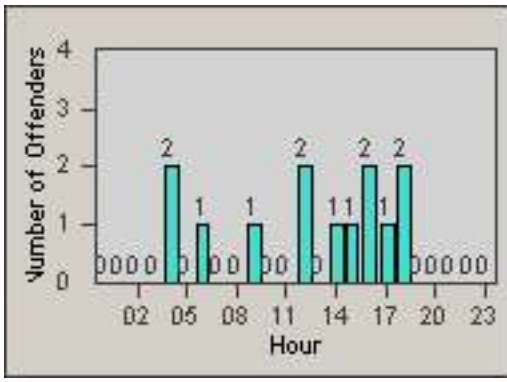

LANE 4

LANE TOTAL

Redflex Redlight Offender Statistics

CONTRACT: Montebello
 DATE FROM: 01-Oct-2016

LOCATION: MON-MOBE-01 Beverly Blvd and Montebello Blvd
 DATE TO: 31-Oct-2016

LANE 1

LANE 2

LANE 3

Redflex Redlight Offender Statistics

CONTRACT: Montebello
 DATE FROM: 01-Oct-2016

LOCATION: MON-MOBE-01 Beverly Blvd and Montebello Blvd
 DATE TO: 31-Oct-2016

LANE 4

LANE TOTAL

Redflex Redlight Offender Statistics