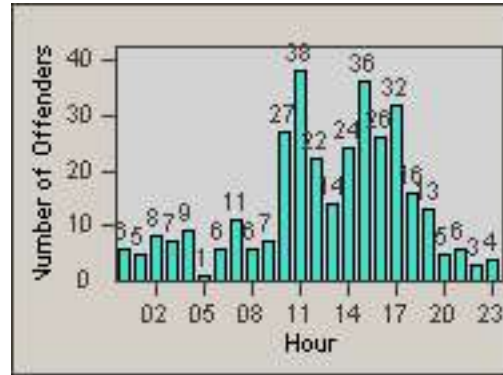

LOCATION: MON-VCGA-01 N. Garfield and Via Campo
 DATE TO: 31-Oct-2016

LANE 1

LANE 2

LANE 3

Redflex Redlight Offender Statistics

CONTRACT: Montebello

LOCATION: MON-VCGA-01 N. Garfield and Via Campo

DATE FROM: 01-Oct-2016

DATE TO: 31-Oct-2016

LANE 4

LANE TOTAL

Redflex Redlight Offender Statistics

CONTRACT: Montebello
 DATE FROM: 01-Oct-2016

LOCATION: MON-WAGR-01 Washington Blvd and Greenwood Ave
 DATE TO: 31-Oct-2016

LANE 1

LANE 2