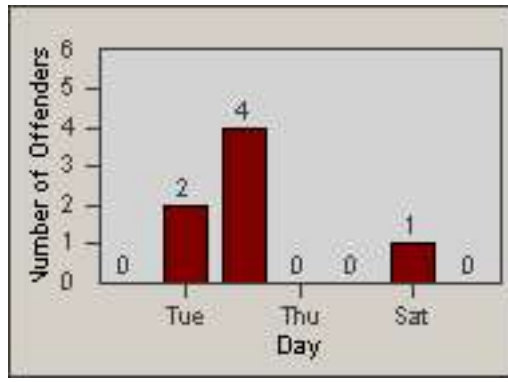

Redflex Redlight Offender Statistics

CONTRACT: Montebello
 DATE FROM: 01-Oct-2016

LOCATION: MON-BEGA-01 Garfield Ave and Beverly Blvd
 DATE TO: 31-Oct-2016

LANE 1

LANE 2

LANE 3

Redflex Redlight Offender Statistics

CONTRACT: Montebello
 DATE FROM: 01-Oct-2016

LOCATION: MON-BEGA-01 Garfield Ave and Beverly Blvd
 DATE TO: 31-Oct-2016

LANE 4

LANE TOTAL

Redflex Redlight Offender Statistics

CONTRACT: Montebello

LOCATION: MON-GAVC-01 N. Garfield and Via Campo