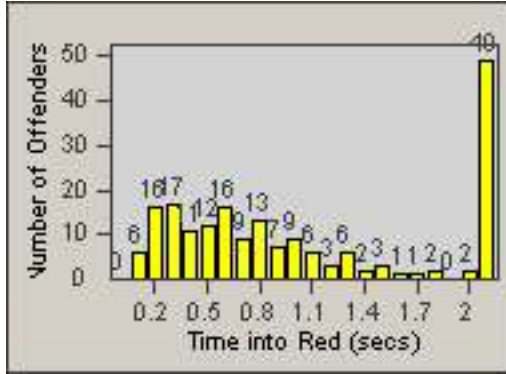

CONTRACT: Montebello
 DATE FROM: 01-Oct-2016

LOCATION: MON-MOWH-01 Montebello Blvd and Whittier Blvd
 DATE TO: 31-Oct-2016

LANE 4

LANE TOTAL

Redflex Redlight Offender Statistics

CONTRACT: Montebello
 DATE FROM: 01-Oct-2016

LOCATION: MON-VCGA-01 N. Garfield and Via Campo
 DATE TO: 31-Oct-2016

LANE 1

LANE 2

LANE 3

Redflex Redlight Offender Statistics

CONTRACT: Montebello

LOCATION: MON-VCGA-01 N. Garfield and Via Campo

DATE FROM: 01-Oct-2016

DATE TO: 31-Oct-2016

LANE 4

LANE TOTAL

Redflex Redlight Offender Statistics

CONTRACT: Montebello
 DATE FROM: 01-Oct-2016

LOCATION: MON-WAGR-01 Washington Blvd and Greenwood Ave
 DATE TO: 31-Oct-2016

LANE 1

LANE 2