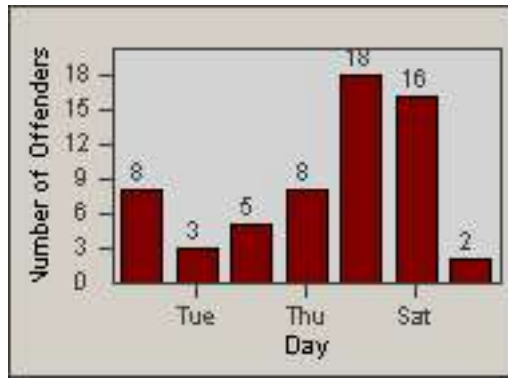

Redflex Redlight Offender Statistics

CONTRACT: Montebello
DATE FROM: 01-Oct-2016

LOCATION: MON-VCGA-01 N. Garfield and Via Campo
DATE TO: 31-Oct-2016

LANE 1

LANE 2

LANE 3