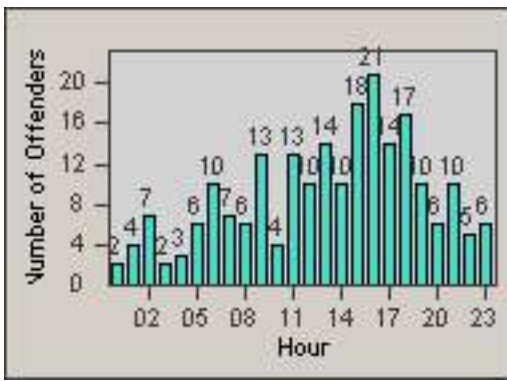

Redflex Redlight Offender Statistics

CONTRACT: Montebello
 DATE FROM: 01-Oct-2016

LOCATION: MON-BEGA-01 Garfield Ave and Beverly Blvd
 DATE TO: 31-Oct-2016

LANE 1

LANE 2

LANE 3

Redflex Redlight Offender Statistics

CONTRACT: Montebello
 DATE FROM: 01-Oct-2016

LOCATION: MON-BEGA-01 Garfield Ave and Beverly Blvd
 DATE TO: 31-Oct-2016

LANE 4

LANE TOTAL

Redflex Redlight Offender Statistics

CONTRACT: Montebello

LOCATION: MON-GAVC-01 N. Garfield and Via Campo