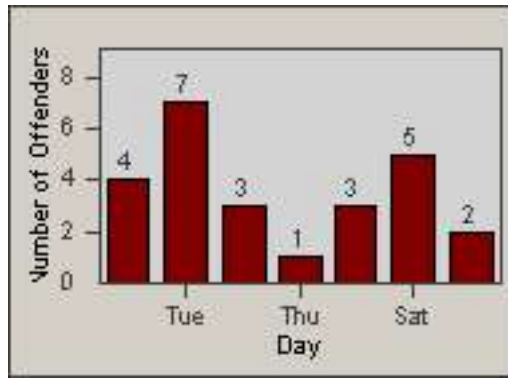

Redflex Redlight Offender Statistics

CONTRACT: Montebello
DATE FROM: 01-Oct-2016

LOCATION: MON-MOPA-01 N. Montebello Blvd
DATE TO: 31-Oct-2016

LANE 1