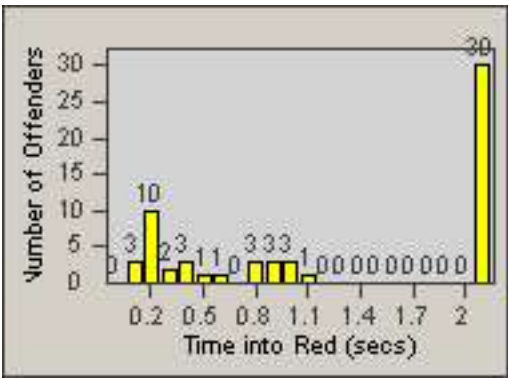

CONTRACT: Montebello
 DATE FROM: 01-Oct-2016

LOCATION: MON-MOWH-01 Montebello Blvd and Whittier Blvd
 DATE TO: 31-Oct-2016

LANE 4

LANE TOTAL

Redflex Redlight Offender Statistics

CONTRACT: Montebello
 DATE FROM: 01-Oct-2016

LOCATION: MON-VCGA-01 N. Garfield and Via Campo
 DATE TO: 31-Oct-2016

LANE 1

LANE 2

LANE 3

Redflex Redlight Offender Statistics

CONTRACT: Montebello

LOCATION: MON-VCGA-01 N. Garfield and Via Campo

DATE FROM: 01-Oct-2016