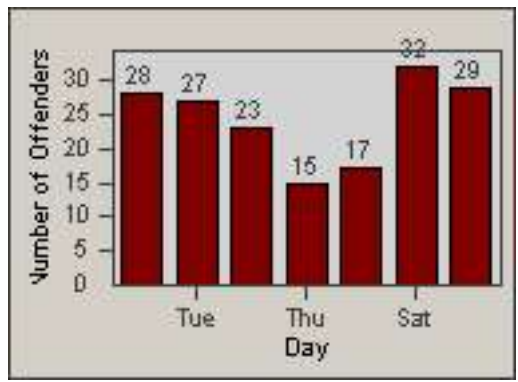

Redflex Redlight Offender Statistics

CONTRACT: Montebello
DATE FROM: 01-Oct-2016

LOCATION: MON-MOPA-03 N. Montebello Blvd
DATE TO: 31-Oct-2016

LANE 1

LANE 2

LANE 3