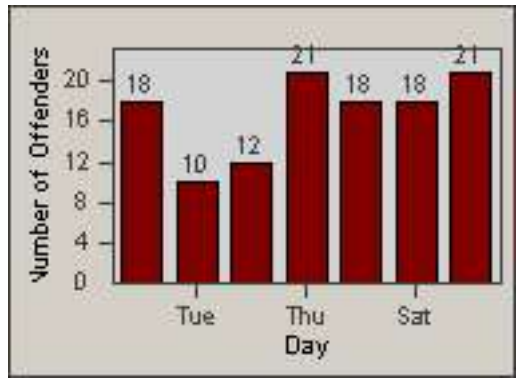

LANE 4

LANE TOTAL

Redflex Redlight Offender Statistics

CONTRACT: Montebello
 DATE FROM: 01-Oct-2016

LOCATION: MON-MOBE-01 Beverly Blvd and Montebello Blvd
 DATE TO: 31-Oct-2016

LANE 1

LANE 2

LANE 3

Redflex Redlight Offender Statistics

CONTRACT: Montebello
 DATE FROM: 01-Oct-2016

LOCATION: MON-MOBE-01 Beverly Blvd and Montebello Blvd
 DATE TO: 31-Oct-2016

LANE 4

LANE TOTAL

Redflex Redlight Offender Statistics