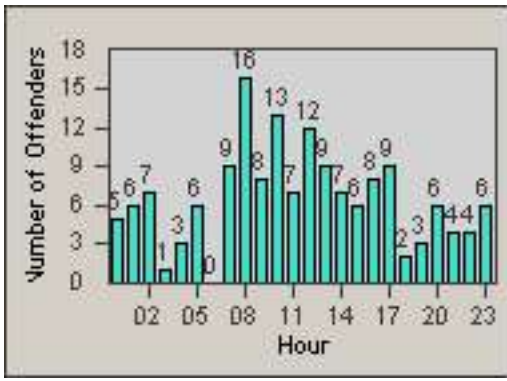

LANE 3

Redflex Redlight Offender Statistics

CONTRACT: Montebello
 DATE FROM: 01-Oct-2016

LOCATION: MON-WAGR-01 Washington Blvd and Greenwood Ave
 DATE TO: 31-Oct-2016

LANE 4

LANE TOTAL