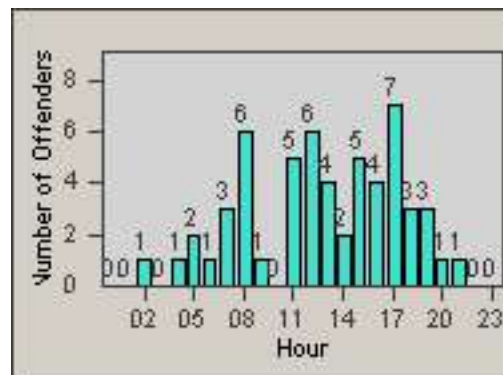

Redflex Redlight Offender Statistics

CONTRACT: Montebello
 DATE FROM: 01-Oct-2016

LOCATION: MON-BEGA-01 Garfield Ave and Beverly Blvd
 DATE TO: 31-Oct-2016

LANE 1

LANE 2

LANE 3

Redflex Redlight Offender Statistics

CONTRACT: Montebello
 DATE FROM: 01-Oct-2016

LOCATION: MON-BEGA-01 Garfield Ave and Beverly Blvd
 DATE TO: 31-Oct-2016

LANE 4

LANE TOTAL

Redflex Redlight Offender Statistics

CONTRACT: Montebello

LOCATION: MON-GAVC-01 N. Garfield and Via Campo

DATE FROM: 01-Oct-2016

DATE TO: 31-Oct-2016

LANE 1

LANE 2

LANE 3

Redflex Redlight Offender Statistics

CONTRACT: Montebello
 DATE FROM: 01-Oct-2016

LOCATION: MON-GAVC-01 N. Garfield and Via Campo
 DATE TO: 31-Oct-2016