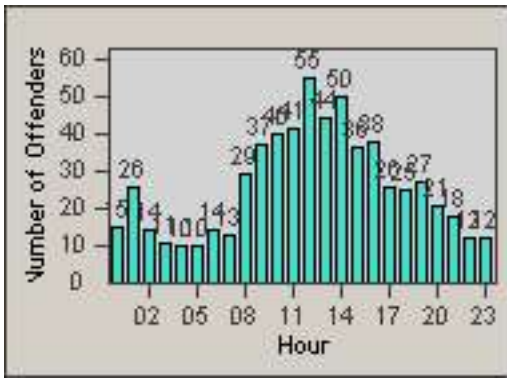

Redflex Redlight Offender Statistics

CONTRACT: Montebello
DATE FROM: 01-Oct-2016

LOCATION: MON-GAVC-01 N. Garfield and Via Campo
DATE TO: 31-Oct-2016

LANE 4