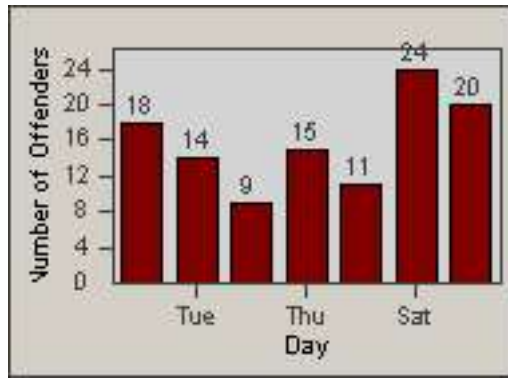

Redflex Redlight Offender Statistics

CONTRACT: Montebello
DATE FROM: 01-Oct-2016

LOCATION: MON-MOPA-01 N. Montebello Blvd
DATE TO: 31-Oct-2016

LANE 1

LANE 2

LANE 3