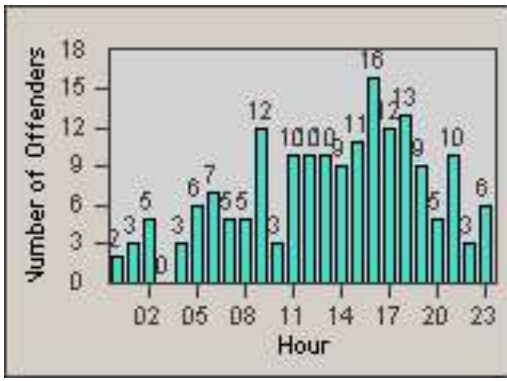

Redflex Redlight Offender Statistics

CONTRACT: Montebello
 DATE FROM: 01-Oct-2016

LOCATION: MON-BEGA-01 Garfield Ave and Beverly Blvd
 DATE TO: 31-Oct-2016

LANE 1

LANE 2

LANE 3

Redflex Redlight Offender Statistics

CONTRACT: Montebello
 DATE FROM: 01-Oct-2016

LOCATION: MON-BEGA-01 Garfield Ave and Beverly Blvd
 DATE TO: 31-Oct-2016

LANE 4

LANE TOTAL

Redflex Redlight Offender Statistics

CONTRACT: Montebello

LOCATION: MON-GAVC-01 N. Garfield and Via Campo