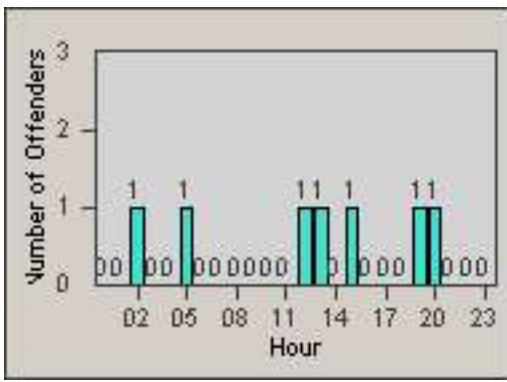

LANE 4

LANE TOTAL

Redflex Redlight Offender Statistics

CONTRACT: Montebello
 DATE FROM: 01-Oct-2016

LOCATION: MON-MOBE-01 Beverly Blvd and Montebello Blvd
 DATE TO: 31-Oct-2016

LANE 1

LANE 2

LANE 3

Redflex Redlight Offender Statistics

CONTRACT: Montebello
 DATE FROM: 01-Oct-2016

LOCATION: MON-MOBE-01 Beverly Blvd and Montebello Blvd
 DATE TO: 31-Oct-2016

LANE 4

LANE TOTAL

Redflex Redlight Offender Statistics