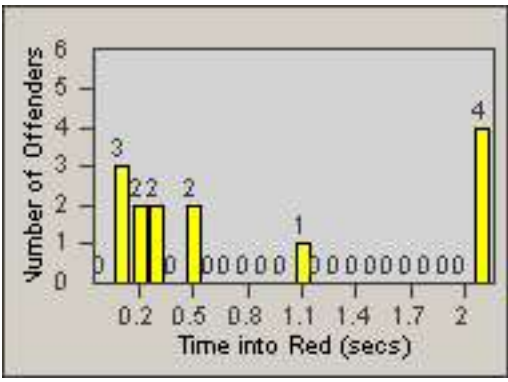

Redflex Redlight Offender Statistics

CONTRACT: Montebello
DATE FROM: 01-Oct-2016

LOCATION: MON-MOWH-01 Montebello Blvd and Whittier Blvd
DATE TO: 31-Oct-2016

LANE 1