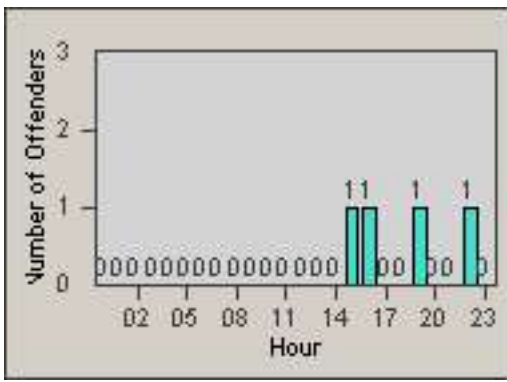

CONTRACT: Montebello
 DATE FROM: 01-Oct-2016

LOCATION: MON-MOPA-01 N. Montebello Blvd
 DATE TO: 31-Oct-2016

LANE 1

LANE 2

LANE 3

Redflex Redlight Offender Statistics

CONTRACT: Montebello
 DATE FROM: 01-Oct-2016