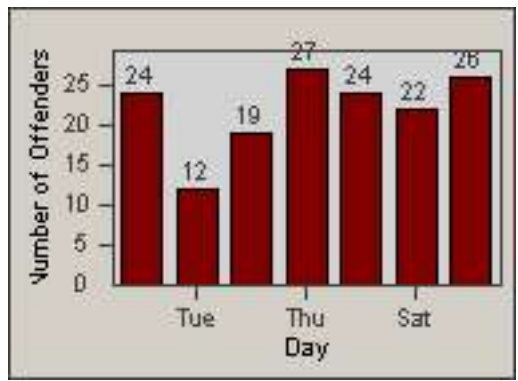

Redflex Redlight Offender Statistics

CONTRACT: Montebello
 DATE FROM: 01-Oct-2016

LOCATION: MON-MOBE-01 Beverly Blvd and Montebello Blvd
 DATE TO: 31-Oct-2016

LANE 4

LANE TOTAL

Redflex Redlight Offender Statistics