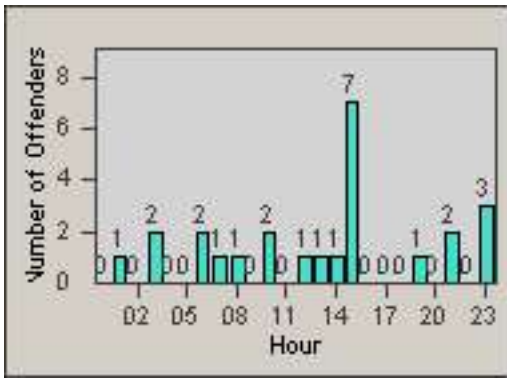

Redflex Redlight Offender Statistics

CONTRACT: Montebello
DATE FROM: 01-Oct-2016

LOCATION: MON-MOPA-01 N. Montebello Blvd
DATE TO: 31-Oct-2016

LANE 1