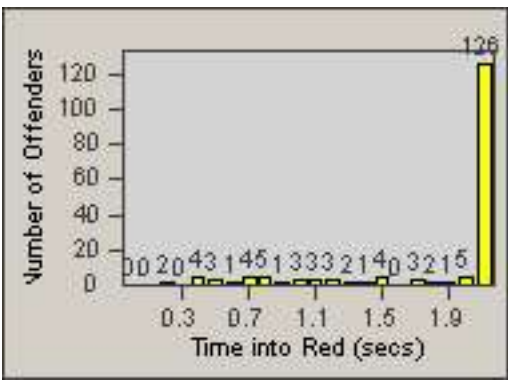

LANE 1

LANE 2

LANE 3

Redflex Redlight Offender Statistics

CONTRACT: Montebello
 DATE FROM: 01-Oct-2016

LOCATION: MON-MOPA-03 N. Montebello Blvd
 DATE TO: 31-Oct-2016

LANE 4

LANE TOTAL

Redflex Redlight Offender Statistics

CONTRACT: Montebello
 DATE FROM: 01-Oct-2016

LOCATION: MON-MOWH-01 Montebello Blvd and Whittier Blvd
 DATE TO: 31-Oct-2016

LANE 1

LANE 2

LANE 3

Redflex Redlight Offender Statistics