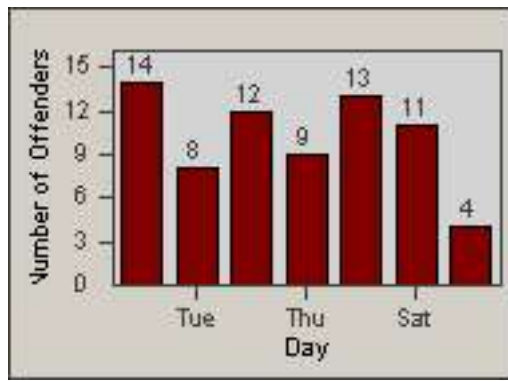

Redflex Redlight Offender Statistics

CONTRACT: Montebello
DATE FROM: 01-Oct-2016

LOCATION: MON-WAGR-01 Washington Blvd and Greenwood Ave
DATE TO: 31-Oct-2016

LANE 1

LANE 2

LANE 3