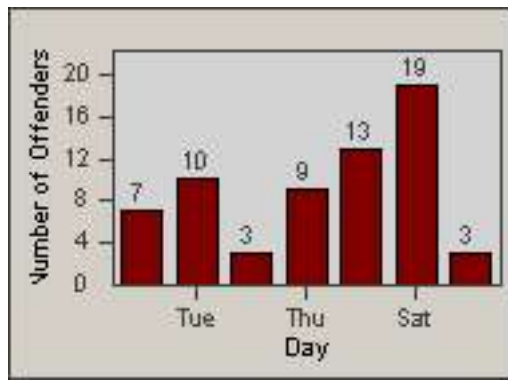

LOCATION: MON-VCGA-01 N. Garfield and Via Campo
 DATE TO: 31-Oct-2016

LANE 1

LANE 2

LANE 3

Redflex Redlight Offender Statistics

CONTRACT: Montebello

LOCATION: MON-VCGA-01 N. Garfield and Via Campo

DATE FROM: 01-Oct-2016