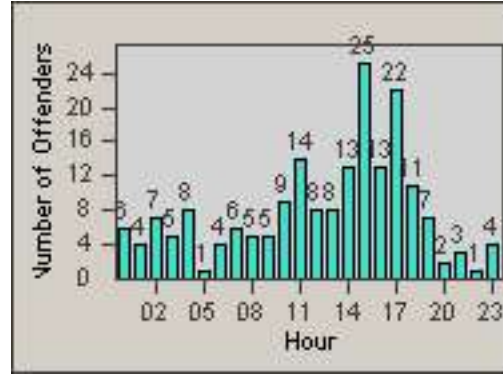

CONTRACT: Montebello
 DATE FROM: 01-Oct-2016

LOCATION: MON-MOWH-01 Montebello Blvd and Whittier Blvd
 DATE TO: 31-Oct-2016

LANE 4

LANE TOTAL

Redflex Redlight Offender Statistics

CONTRACT: Montebello
 DATE FROM: 01-Oct-2016

LOCATION: MON-VCGA-01 N. Garfield and Via Campo
 DATE TO: 31-Oct-2016

LANE 1

LANE 2

LANE 3

Redflex Redlight Offender Statistics

CONTRACT: Montebello

LOCATION: MON-VCGA-01 N. Garfield and Via Campo

DATE FROM: 01-Oct-2016

DATE TO: 31-Oct-2016

LANE 4

LANE TOTAL

Redflex Redlight Offender Statistics

CONTRACT: Montebello
 DATE FROM: 01-Oct-2016

LOCATION: MON-WAGR-01 Washington Blvd and Greenwood Ave
 DATE TO: 31-Oct-2016

LANE 1

LANE 2