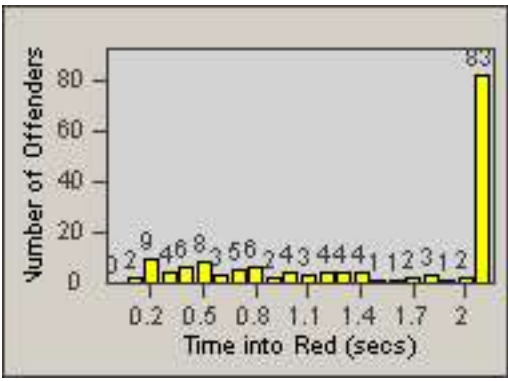

LANE 3

Redflex Redlight Offender Statistics

CONTRACT: Montebello
 DATE FROM: 01-Oct-2016

LOCATION: MON-WAGR-01 Washington Blvd and Greenwood Ave
 DATE TO: 31-Oct-2016

LANE 4

LANE TOTAL