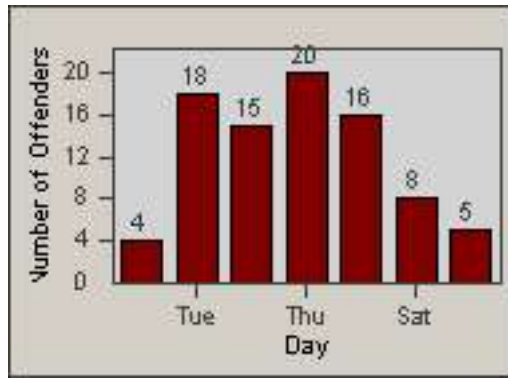

DATE TO: 31-Oct-2016

LANE 4

LANE TOTAL

Redflex Redlight Offender Statistics

CONTRACT: Montebello
 DATE FROM: 01-Oct-2016

LOCATION: MON-WAGR-01 Washington Blvd and Greenwood Ave
 DATE TO: 31-Oct-2016

LANE 1

LANE 2