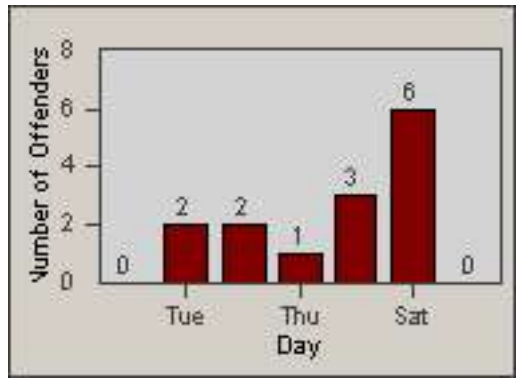

Redflex Redlight Offender Statistics

CONTRACT: Montebello
DATE FROM: 01-Oct-2016

LOCATION: MON-MOWH-01 Montebello Blvd and Whittier Blvd
DATE TO: 31-Oct-2016

LANE 1