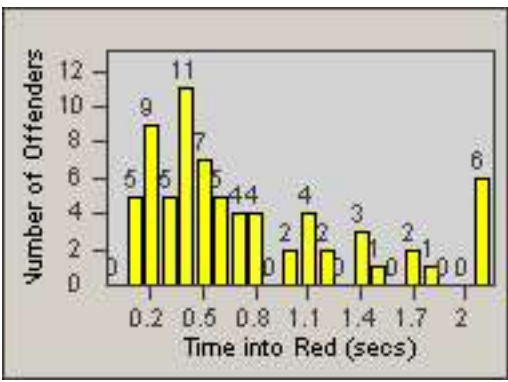

Redflex Redlight Offender Statistics

CONTRACT: Montebello
DATE FROM: 01-Oct-2016

LOCATION: MON-WAGR-01 Washington Blvd and Greenwood Ave
DATE TO: 31-Oct-2016

LANE 1

LANE 2

LANE 3