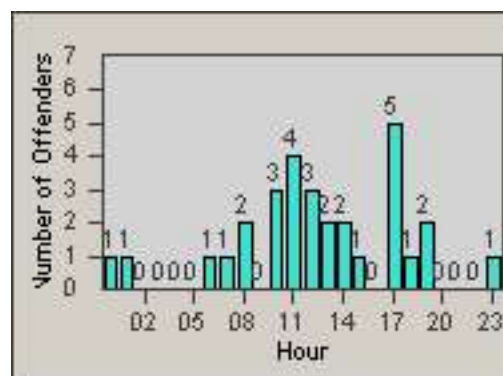

CONTRACT: Montebello
 DATE FROM: 01-Oct-2016

LOCATION: MON-BEGA-01 Garfield Ave and Beverly Blvd
 DATE TO: 31-Oct-2016

LANE 4

LANE TOTAL

Redflex Redlight Offender Statistics

CONTRACT: Montebello

LOCATION: MON-GAVC-01 N. Garfield and Via Campo

DATE FROM: 01-Oct-2016

DATE TO: 31-Oct-2016

LANE 1

LANE 2

LANE 3

Redflex Redlight Offender Statistics

CONTRACT: Montebello
 DATE FROM: 01-Oct-2016

LOCATION: MON-GAVC-01 N. Garfield and Via Campo
 DATE TO: 31-Oct-2016

LANE 4

LANE TOTAL

Redflex Redlight Offender Statistics

CONTRACT: Montebello
 DATE FROM: 01-Oct-2016

LOCATION: MON-MOBE-01 Beverly Blvd and Montebello Blvd
 DATE TO: 31-Oct-2016

LANE 1

LANE 2

LANE 3