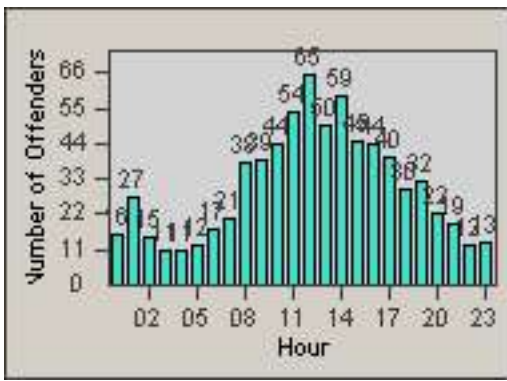

DATE FROM: 01-Oct-2016

DATE TO: 31-Oct-2016

LANE 1

LANE 2

LANE 3

Redflex Redlight Offender Statistics

CONTRACT: Montebello
 DATE FROM: 01-Oct-2016

LOCATION: MON-GAVC-01 N. Garfield and Via Campo
 DATE TO: 31-Oct-2016

LANE 4

LANE TOTAL

Redflex Redlight Offender Statistics

CONTRACT: Montebello
 DATE FROM: 01-Oct-2016

LOCATION: MON-MOBE-01 Beverly Blvd and Montebello Blvd
 DATE TO: 31-Oct-2016

LANE 1

LANE 2

LANE 3