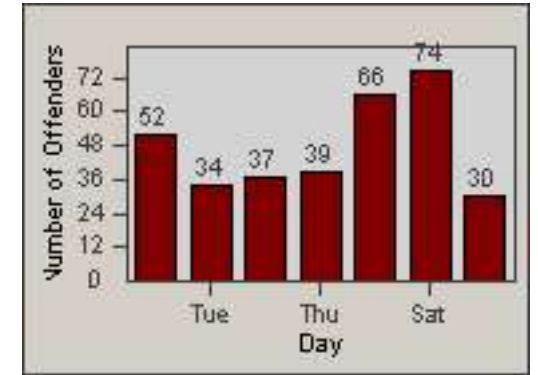

Redflex Redlight Offender Statistics

CONTRACT: Montebello

LOCATION: MON-VCGA-01 N. Garfield and Via Campo

DATE FROM: 01-Oct-2016

DATE TO: 31-Oct-2016

LANE 4

LANE TOTAL