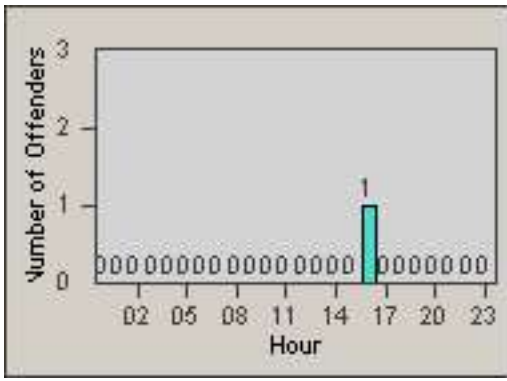

LANE 1

LANE 2

LANE 3

Redflex Redlight Offender Statistics

CONTRACT: Montebello
 DATE FROM: 01-Oct-2016

LOCATION: MON-MOPA-03 N. Montebello Blvd
 DATE TO: 31-Oct-2016

LANE 4

LANE TOTAL