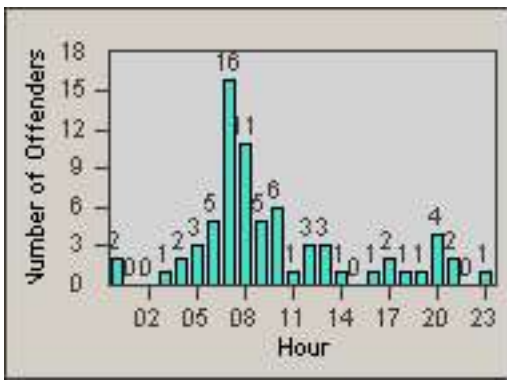

Redflex Redlight Offender Statistics

CONTRACT: Montebello
DATE FROM: 01-Oct-2016

LOCATION: MON-WAGR-01 Washington Blvd and Greenwood Ave
DATE TO: 31-Oct-2016

LANE 1

LANE 2

LANE 3