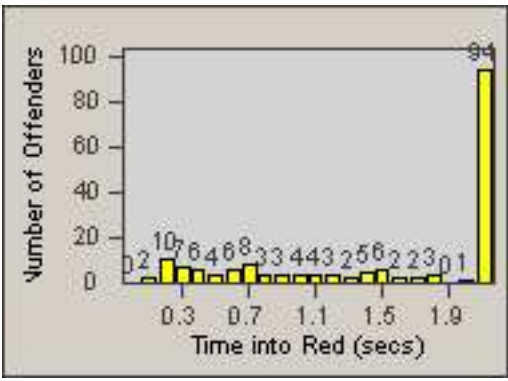

Redflex Redlight Offender Statistics

CONTRACT: Montebello
 DATE FROM: 01-Oct-2016

LOCATION: MON-BEGA-01 Garfield Ave and Beverly Blvd
 DATE TO: 31-Oct-2016

LANE 1

LANE 2

LANE 3

Redflex Redlight Offender Statistics

CONTRACT: Montebello
 DATE FROM: 01-Oct-2016

LOCATION: MON-BEGA-01 Garfield Ave and Beverly Blvd
 DATE TO: 31-Oct-2016

LANE 4

LANE TOTAL

Redflex Redlight Offender Statistics

CONTRACT: Montebello

LOCATION: MON-GAVC-01 N. Garfield and Via Campo