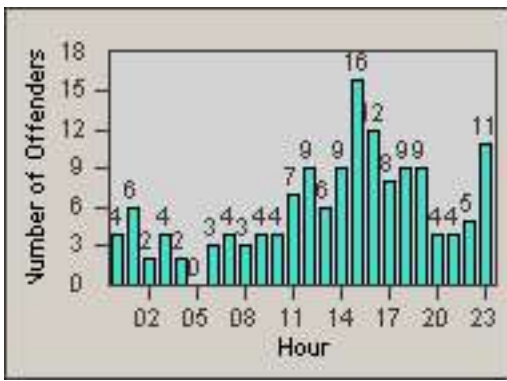

Redflex Redlight Offender Statistics

CONTRACT: Montebello
DATE FROM: 01-Oct-2016

LOCATION: MON-MOPA-01 N. Montebello Blvd
DATE TO: 31-Oct-2016

LANE 4

LANE TOTAL