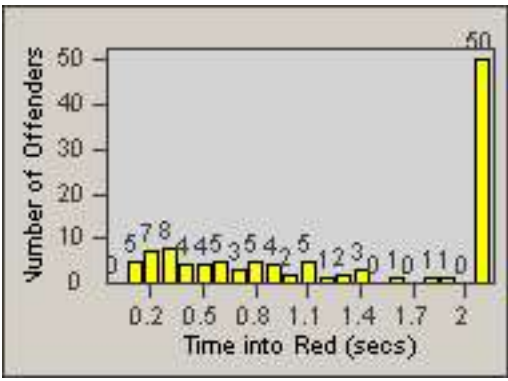

Redflex Redlight Offender Statistics

CONTRACT: Montebello
DATE FROM: 01-Oct-2016

LOCATION: MON-MOPA-01 N. Montebello Blvd
DATE TO: 31-Oct-2016

LANE 1

LANE 2

LANE 3