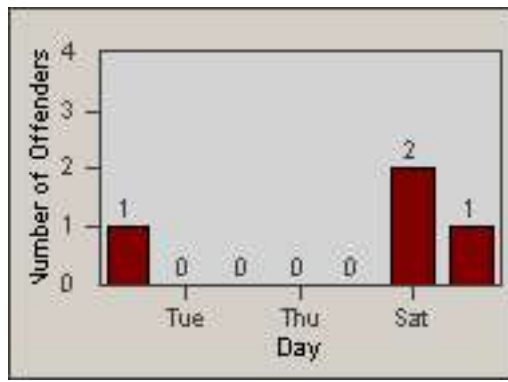

CONTRACT: Montebello
 DATE FROM: 01-Oct-2016

LOCATION: MON-MOPA-01 N. Montebello Blvd
 DATE TO: 31-Oct-2016

LANE 1

LANE 2

LANE 3

Redflex Redlight Offender Statistics

CONTRACT: Montebello
 DATE FROM: 01-Oct-2016