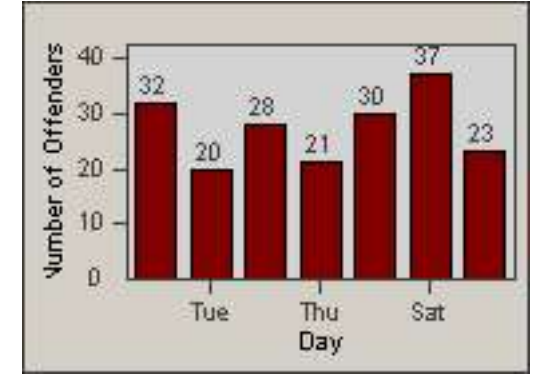

Redflex Redlight Offender Statistics

CONTRACT: Montebello

LOCATION: MON-VCGA-01 N. Garfield and Via Campo

DATE FROM: 01-Oct-2016

DATE TO: 31-Oct-2016

LANE 4