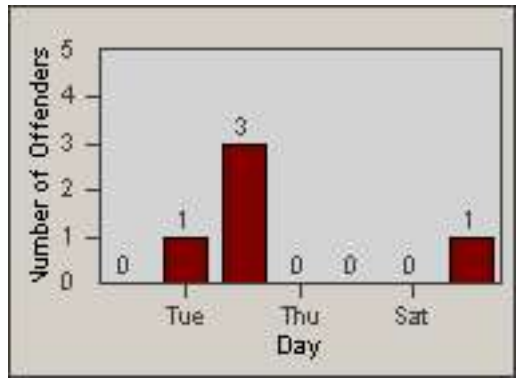

Redflex Redlight Offender Statistics

CONTRACT: Montebello
DATE FROM: 01-Oct-2016

LOCATION: MON-MOPA-01 N. Montebello Blvd
DATE TO: 31-Oct-2016

LANE 4