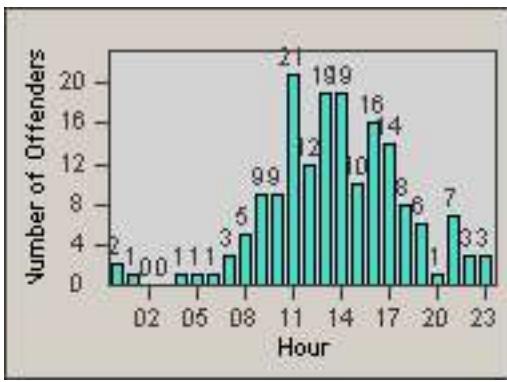

Redflex Redlight Offender Statistics

CONTRACT: Montebello
DATE FROM: 01-Oct-2016

LOCATION: MON-MOPA-03 N. Montebello Blvd
DATE TO: 31-Oct-2016

LANE 1

LANE 2

LANE 3