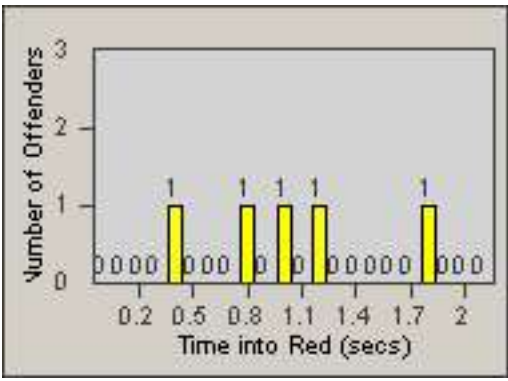

Redflex Redlight Offender Statistics

CONTRACT: Montebello
DATE FROM: 01-Oct-2016

LOCATION: MON-MOPA-01 N. Montebello Blvd
DATE TO: 31-Oct-2016

LANE 4