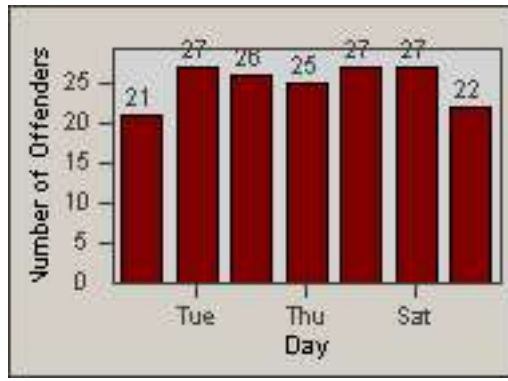

Redflex Redlight Offender Statistics

CONTRACT: Montebello
 DATE FROM: 01-Oct-2016

LOCATION: MON-BEGA-01 Garfield Ave and Beverly Blvd
 DATE TO: 31-Oct-2016

LANE 1

LANE 2

LANE 3

Redflex Redlight Offender Statistics

CONTRACT: Montebello
 DATE FROM: 01-Oct-2016

LOCATION: MON-BEGA-01 Garfield Ave and Beverly Blvd
 DATE TO: 31-Oct-2016

LANE 4

LANE TOTAL

Redflex Redlight Offender Statistics

CONTRACT: Montebello

LOCATION: MON-GAVC-01 N. Garfield and Via Campo