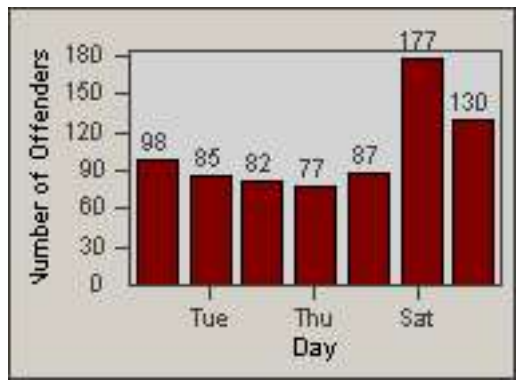

Redflex Redlight Offender Statistics

CONTRACT: Montebello
DATE FROM: 01-Oct-2016

LOCATION: MON-GAVC-01 N. Garfield and Via Campo
DATE TO: 31-Oct-2016

LANE 4

LANE TOTAL