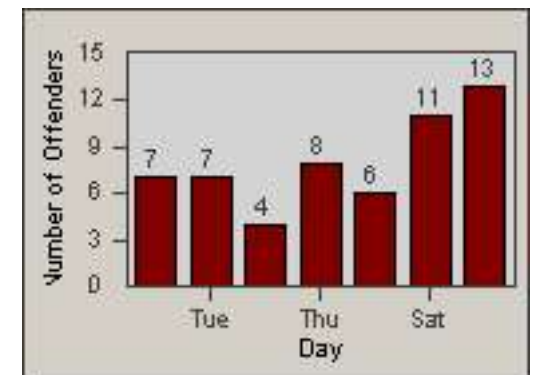

Redflex Redlight Offender Statistics

CONTRACT: Montebello
 DATE FROM: 01-Oct-2016

LOCATION: MON-BEGA-01 Garfield Ave and Beverly Blvd
 DATE TO: 31-Oct-2016

LANE 1

LANE 2

LANE 3

Redflex Redlight Offender Statistics

CONTRACT: Montebello
 DATE FROM: 01-Oct-2016

LOCATION: MON-BEGA-01 Garfield Ave and Beverly Blvd
 DATE TO: 31-Oct-2016

LANE 4

LANE TOTAL

Redflex Redlight Offender Statistics

CONTRACT: Montebello

LOCATION: MON-GAVC-01 N. Garfield and Via Campo

DATE FROM: 01-Oct-2016

DATE TO: 31-Oct-2016

LANE 1

LANE 2

LANE 3

Redflex Redlight Offender Statistics

CONTRACT: Montebello
 DATE FROM: 01-Oct-2016

LOCATION: MON-GAVC-01 N. Garfield and Via Campo
 DATE TO: 31-Oct-2016