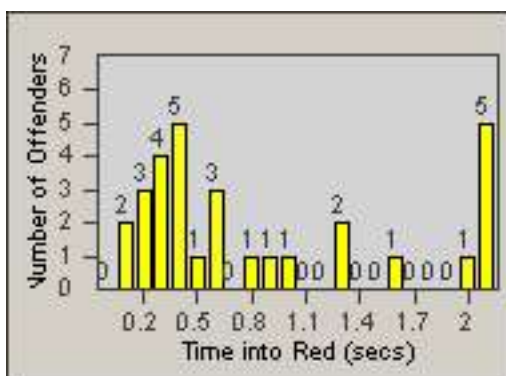

DATE FROM: 01-Oct-2016

DATE TO: 31-Oct-2016

LANE 1

LANE 2

LANE 3

Redflex Redlight Offender Statistics

CONTRACT: Montebello
 DATE FROM: 01-Oct-2016

LOCATION: MON-GAVC-01 N. Garfield and Via Campo
 DATE TO: 31-Oct-2016