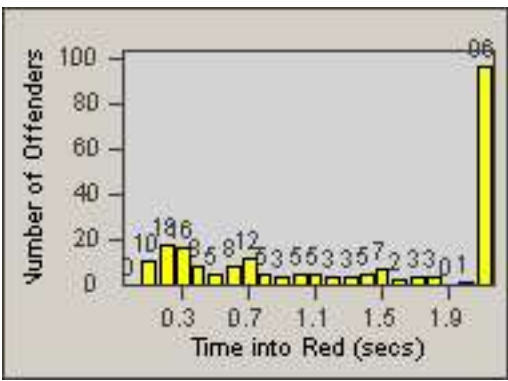

Redflex Redlight Offender Statistics

CONTRACT: Montebello
 DATE FROM: 01-Oct-2016

LOCATION: MON-BEGA-01 Garfield Ave and Beverly Blvd
 DATE TO: 31-Oct-2016

LANE 1

LANE 2

LANE 3

Redflex Redlight Offender Statistics

CONTRACT: Montebello
 DATE FROM: 01-Oct-2016

LOCATION: MON-BEGA-01 Garfield Ave and Beverly Blvd
 DATE TO: 31-Oct-2016

LANE 4

LANE TOTAL

Redflex Redlight Offender Statistics

CONTRACT: Montebello

LOCATION: MON-GAVC-01 N. Garfield and Via Campo