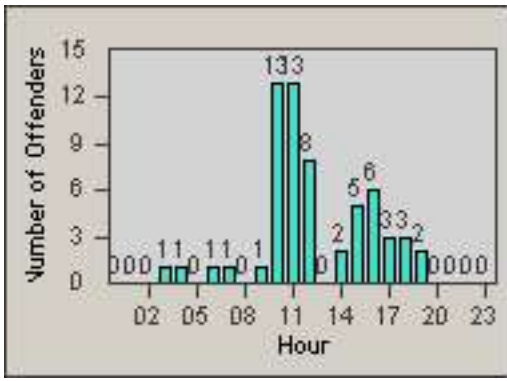

Redflex Redlight Offender Statistics

CONTRACT: Montebello
DATE FROM: 01-Oct-2016

LOCATION: MON-VCGA-01 N. Garfield and Via Campo
DATE TO: 31-Oct-2016

LANE 1

LANE 2

LANE 3