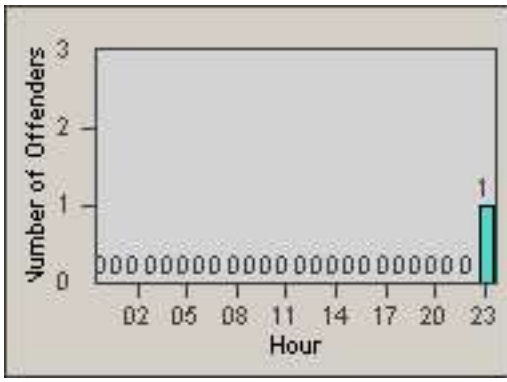

Redflex Redlight Offender Statistics

CONTRACT: Montebello
DATE FROM: 01-Oct-2016

LOCATION: MON-MOPA-03 N. Montebello Blvd
DATE TO: 31-Oct-2016

LANE 1