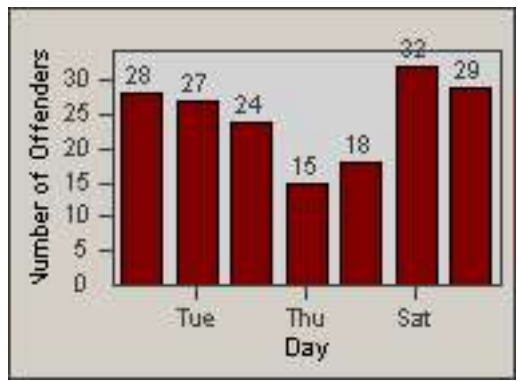

LANE 1

LANE 2

LANE 3

Redflex Redlight Offender Statistics

CONTRACT: Montebello
 DATE FROM: 01-Oct-2016

LOCATION: MON-MOPA-03 N. Montebello Blvd
 DATE TO: 31-Oct-2016

LANE 4

LANE TOTAL