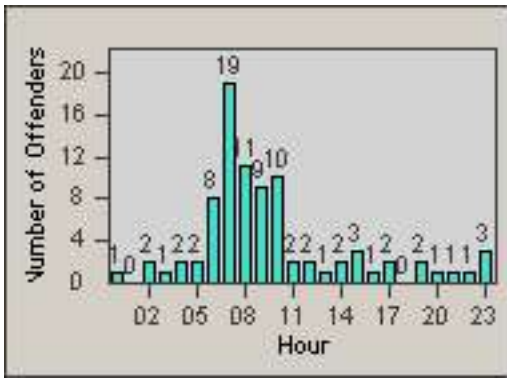

DATE TO: 31-Oct-2016

LANE 4

LANE TOTAL

Redflex Redlight Offender Statistics

CONTRACT: Montebello
 DATE FROM: 01-Oct-2016

LOCATION: MON-WAGR-01 Washington Blvd and Greenwood Ave
 DATE TO: 31-Oct-2016

LANE 1

LANE 2