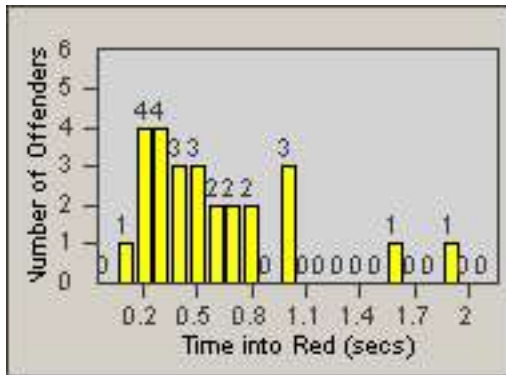

Redflex Redlight Offender Statistics

CONTRACT: Montebello
 DATE FROM: 01-Oct-2016

LOCATION: MON-BEGA-01 Garfield Ave and Beverly Blvd
 DATE TO: 31-Oct-2016

LANE 1

LANE 2

LANE 3

Redflex Redlight Offender Statistics

CONTRACT: Montebello
 DATE FROM: 01-Oct-2016

LOCATION: MON-BEGA-01 Garfield Ave and Beverly Blvd
 DATE TO: 31-Oct-2016

LANE 4

LANE TOTAL

Redflex Redlight Offender Statistics

CONTRACT: Montebello

LOCATION: MON-GAVC-01 N. Garfield and Via Campo

DATE FROM: 01-Oct-2016

DATE TO: 31-Oct-2016

LANE 1

LANE 2

LANE 3

Redflex Redlight Offender Statistics

CONTRACT: Montebello
 DATE FROM: 01-Oct-2016

LOCATION: MON-GAVC-01 N. Garfield and Via Campo
 DATE TO: 31-Oct-2016