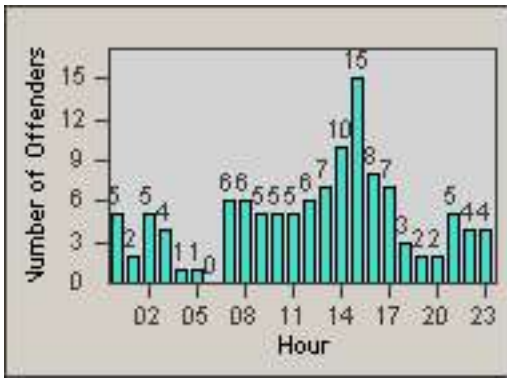

LANE 4

LANE TOTAL

Redflex Redlight Offender Statistics

CONTRACT: Montebello
 DATE FROM: 01-Oct-2016

LOCATION: MON-MOBE-01 Beverly Blvd and Montebello Blvd
 DATE TO: 31-Oct-2016

LANE 1

LANE 2

LANE 3

Redflex Redlight Offender Statistics

CONTRACT: Montebello
 DATE FROM: 01-Oct-2016

LOCATION: MON-MOBE-01 Beverly Blvd and Montebello Blvd
 DATE TO: 31-Oct-2016

LANE 4

LANE TOTAL

Redflex Redlight Offender Statistics