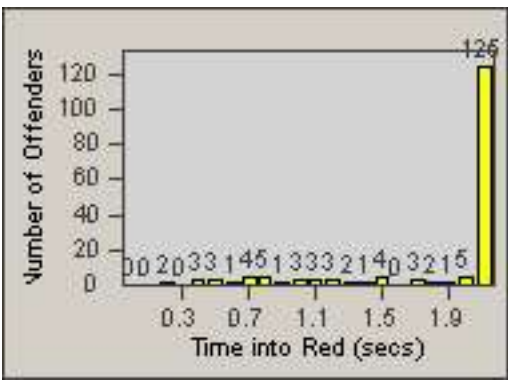

Redflex Redlight Offender Statistics

CONTRACT: Montebello
DATE FROM: 01-Oct-2016

LOCATION: MON-MOPA-03 N. Montebello Blvd
DATE TO: 31-Oct-2016

LANE 1

LANE 2

LANE 3