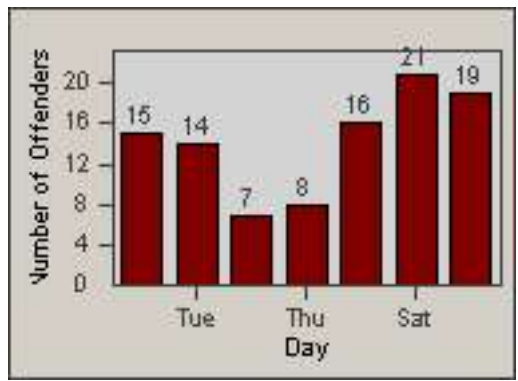

Redflex Redlight Offender Statistics

CONTRACT: Montebello
DATE FROM: 01-Oct-2016

LOCATION: MON-MOWH-01 Montebello Blvd and Whittier Blvd
DATE TO: 31-Oct-2016

LANE 4

LANE TOTAL