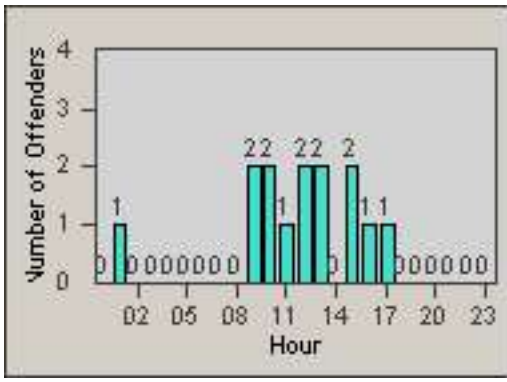

LANE 1

LANE 2

LANE 3

Redflex Redlight Offender Statistics

CONTRACT: Montebello
 DATE FROM: 01-Oct-2016

LOCATION: MON-MOPA-03 N. Montebello Blvd
 DATE TO: 31-Oct-2016

LANE 4

LANE TOTAL

Redflex Redlight Offender Statistics

CONTRACT: Montebello
 DATE FROM: 01-Oct-2016

LOCATION: MON-MOWH-01 Montebello Blvd and Whittier Blvd
 DATE TO: 31-Oct-2016

LANE 1

LANE 2

LANE 3

Redflex Redlight Offender Statistics