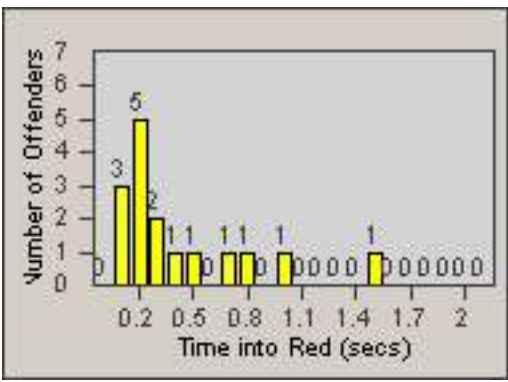

Redflex Redlight Offender Statistics

CONTRACT: Montebello
 DATE FROM: 01-Oct-2016

LOCATION: MON-BEGA-01 Garfield Ave and Beverly Blvd
 DATE TO: 31-Oct-2016

LANE 1

LANE 2

LANE 3

Redflex Redlight Offender Statistics

CONTRACT: Montebello
 DATE FROM: 01-Oct-2016

LOCATION: MON-BEGA-01 Garfield Ave and Beverly Blvd
 DATE TO: 31-Oct-2016

LANE 4

LANE TOTAL

Redflex Redlight Offender Statistics

CONTRACT: Montebello

LOCATION: MON-GAVC-01 N. Garfield and Via Campo