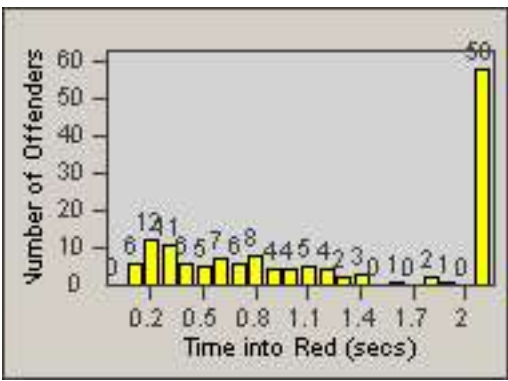

Redflex Redlight Offender Statistics

CONTRACT: Montebello
DATE FROM: 01-Oct-2016

LOCATION: MON-MOPA-01 N. Montebello Blvd
DATE TO: 31-Oct-2016

LANE 4

LANE TOTAL