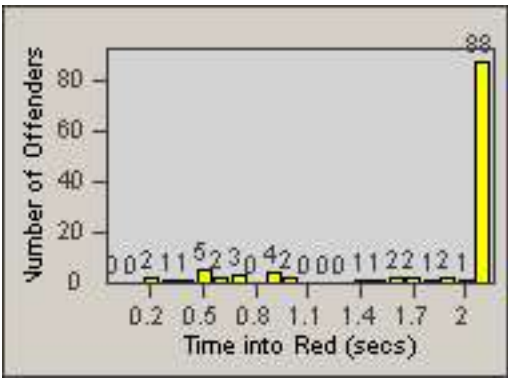

Redflex Redlight Offender Statistics

CONTRACT: Montebello
DATE FROM: 01-Oct-2016

LOCATION: MON-MOBE-01 Beverly Blvd and Montebello Blvd
DATE TO: 31-Oct-2016

LANE 4