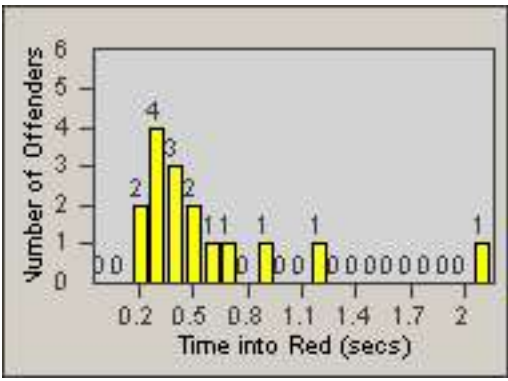

LANE 4

LANE TOTAL

Redflex Redlight Offender Statistics

CONTRACT: Montebello
 DATE FROM: 01-Oct-2016

LOCATION: MON-MOBE-01 Beverly Blvd and Montebello Blvd
 DATE TO: 31-Oct-2016

LANE 1

LANE 2

LANE 3