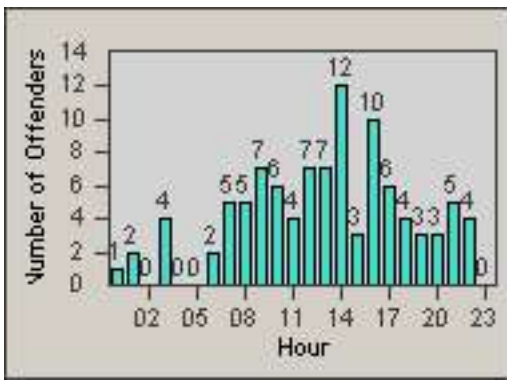

Redflex Redlight Offender Statistics

CONTRACT: Montebello
 DATE FROM: 01-Oct-2016

LOCATION: MON-MOWH-01 Montebello Blvd and Whittier Blvd
 DATE TO: 31-Oct-2016

LANE 1

LANE 2

LANE 3

Redflex Redlight Offender Statistics

CONTRACT: Montebello
 DATE FROM: 01-Oct-2016

LOCATION: MON-MOWH-01 Montebello Blvd and Whittier Blvd
 DATE TO: 31-Oct-2016

LANE 4

LANE TOTAL

Redflex Redlight Offender Statistics

CONTRACT: Montebello
 DATE FROM: 01-Oct-2016