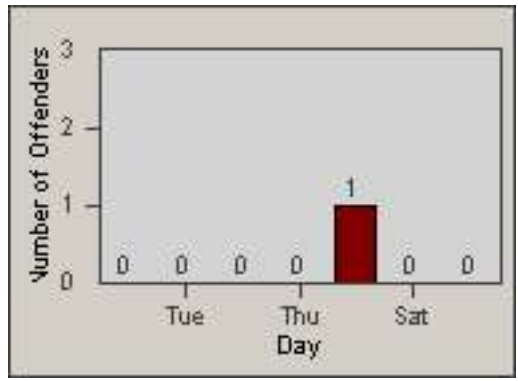

Redflex Redlight Offender Statistics

CONTRACT: Montebello
DATE FROM: 01-Oct-2016

LOCATION: MON-MOPA-03 N. Montebello Blvd
DATE TO: 31-Oct-2016

LANE 1

LANE 2

LANE 3