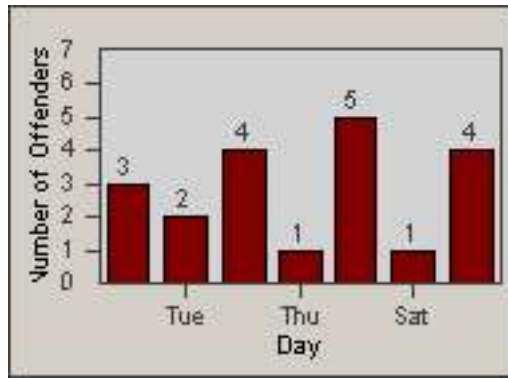

Redflex Redlight Offender Statistics

CONTRACT: Montebello
 DATE FROM: 01-Oct-2016

LOCATION: MON-BEGA-01 Garfield Ave and Beverly Blvd
 DATE TO: 31-Oct-2016

LANE 1

LANE 2

LANE 3

Redflex Redlight Offender Statistics

CONTRACT: Montebello
 DATE FROM: 01-Oct-2016

LOCATION: MON-BEGA-01 Garfield Ave and Beverly Blvd
 DATE TO: 31-Oct-2016

LANE 4

LANE TOTAL

Redflex Redlight Offender Statistics

CONTRACT: Montebello

LOCATION: MON-GAVC-01 N. Garfield and Via Campo