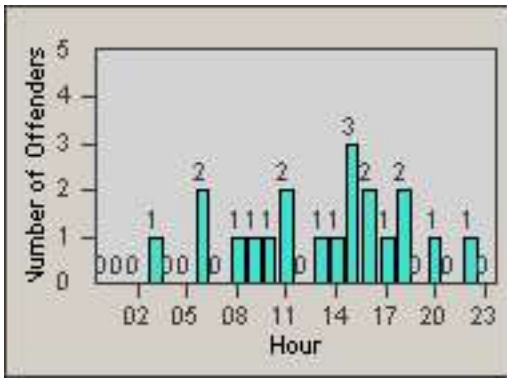

Redflex Redlight Offender Statistics

CONTRACT: Montebello
 DATE FROM: 01-Oct-2016

LOCATION: MON-BEGA-01 Garfield Ave and Beverly Blvd
 DATE TO: 31-Oct-2016

LANE 1

LANE 2

LANE 3

Redflex Redlight Offender Statistics

CONTRACT: Montebello
 DATE FROM: 01-Oct-2016

LOCATION: MON-BEGA-01 Garfield Ave and Beverly Blvd
 DATE TO: 31-Oct-2016

LANE 4

LANE TOTAL

Redflex Redlight Offender Statistics

CONTRACT: Montebello

LOCATION: MON-GAVC-01 N. Garfield and Via Campo