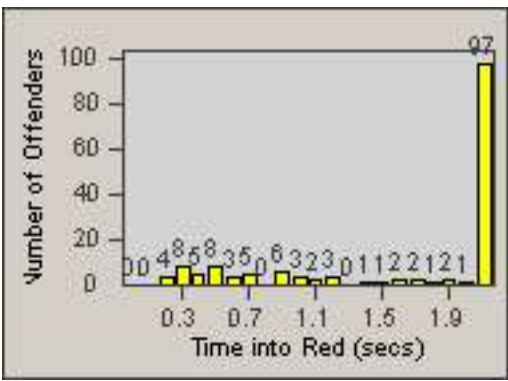

Redflex Redlight Offender Statistics

CONTRACT: Montebello
 DATE FROM: 01-Oct-2016

LOCATION: MON-MOBE-01 Beverly Blvd and Montebello Blvd
 DATE TO: 31-Oct-2016

LANE 4

LANE TOTAL

Redflex Redlight Offender Statistics