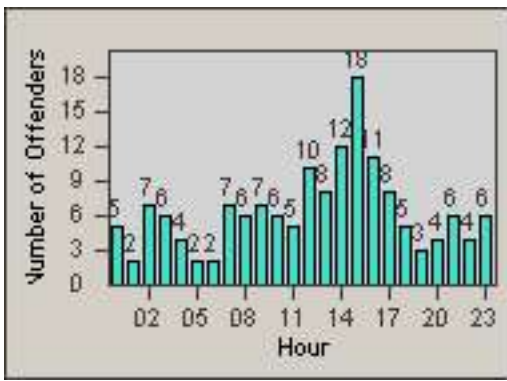

Redflex Redlight Offender Statistics

CONTRACT: Montebello
 DATE FROM: 01-Oct-2016

LOCATION: MON-MOBE-01 Beverly Blvd and Montebello Blvd
 DATE TO: 31-Oct-2016

LANE 4

LANE TOTAL

Redflex Redlight Offender Statistics