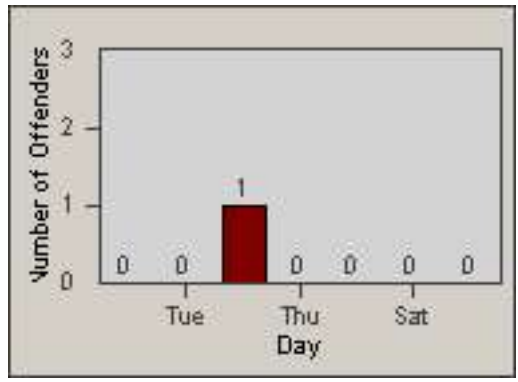

Redflex Redlight Offender Statistics

CONTRACT: Montebello
DATE FROM: 01-Oct-2016

LOCATION: MON-MOPA-03 N. Montebello Blvd
DATE TO: 31-Oct-2016

LANE 1