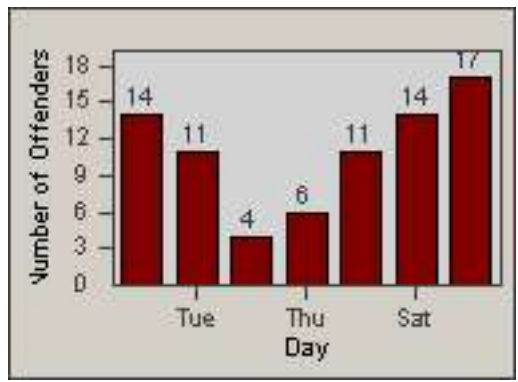

Redflex Redlight Offender Statistics

CONTRACT: Montebello
 DATE FROM: 01-Oct-2016

LOCATION: MON-MOWH-01 Montebello Blvd and Whittier Blvd
 DATE TO: 31-Oct-2016

LANE 1

LANE 2

LANE 3

Redflex Redlight Offender Statistics