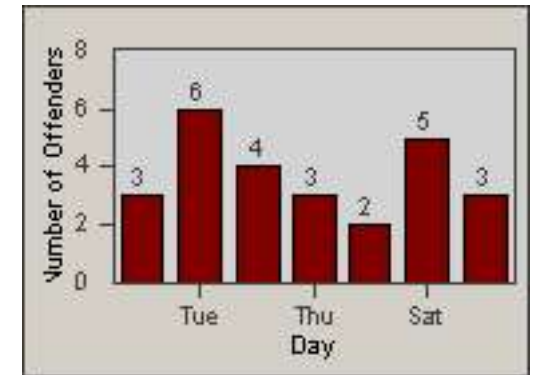

Redflex Redlight Offender Statistics

CONTRACT: Montebello
 DATE FROM: 01-Oct-2016

LOCATION: MON-BEGA-01 Garfield Ave and Beverly Blvd
 DATE TO: 31-Oct-2016

LANE 1

LANE 2

LANE 3

Redflex Redlight Offender Statistics

CONTRACT: Montebello
 DATE FROM: 01-Oct-2016

LOCATION: MON-BEGA-01 Garfield Ave and Beverly Blvd
 DATE TO: 31-Oct-2016

LANE 4

LANE TOTAL

Redflex Redlight Offender Statistics

CONTRACT: Montebello

LOCATION: MON-GAVC-01 N. Garfield and Via Campo

DATE FROM: 01-Oct-2016

DATE TO: 31-Oct-2016

LANE 1

LANE 2

LANE 3

Redflex Redlight Offender Statistics

CONTRACT: Montebello
 DATE FROM: 01-Oct-2016

LOCATION: MON-GAVC-01 N. Garfield and Via Campo
 DATE TO: 31-Oct-2016