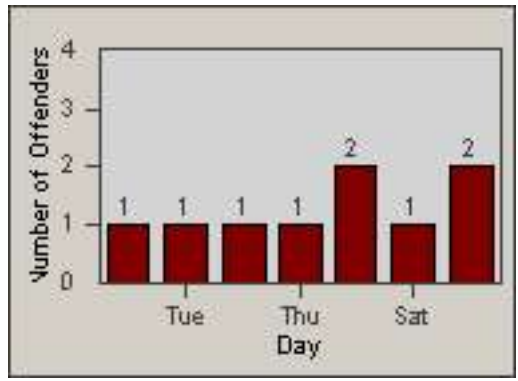

Redflex Redlight Offender Statistics

CONTRACT: Montebello
 DATE FROM: 01-Oct-2016

LOCATION: MON-MOWH-01 Montebello Blvd and Whittier Blvd
 DATE TO: 31-Oct-2016

LANE 1

LANE 2

LANE 3

Redflex Redlight Offender Statistics