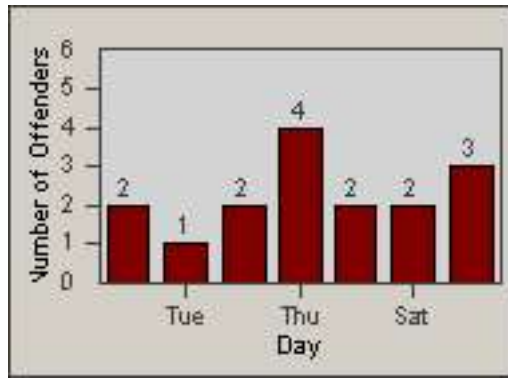

LANE 4

LANE TOTAL

Redflex Redlight Offender Statistics

CONTRACT: Montebello
 DATE FROM: 01-Oct-2016

LOCATION: MON-MOBE-01 Beverly Blvd and Montebello Blvd
 DATE TO: 31-Oct-2016

LANE 1

LANE 2

LANE 3

Redflex Redlight Offender Statistics

CONTRACT: Montebello
 DATE FROM: 01-Oct-2016

LOCATION: MON-MOBE-01 Beverly Blvd and Montebello Blvd
 DATE TO: 31-Oct-2016

LANE 4

LANE TOTAL

Redflex Redlight Offender Statistics