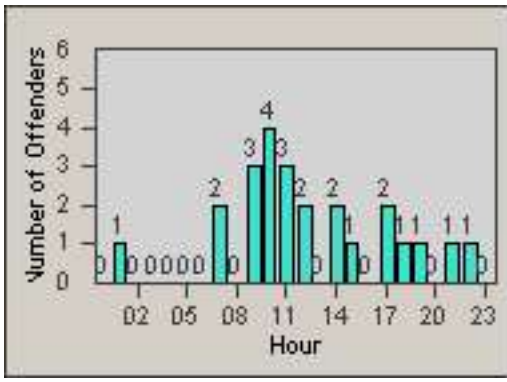

DATE TO: 31-Oct-2016

LANE 4

LANE TOTAL

Redflex Redlight Offender Statistics

CONTRACT: Montebello
 DATE FROM: 01-Oct-2016

LOCATION: MON-WAGR-01 Washington Blvd and Greenwood Ave
 DATE TO: 31-Oct-2016

LANE 1

LANE 2