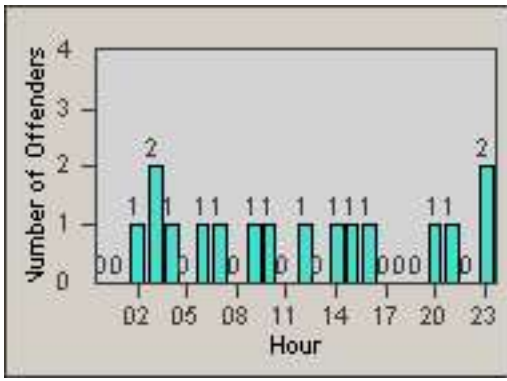

LANE 4

LANE TOTAL

Redflex Redlight Offender Statistics

CONTRACT: Montebello
 DATE FROM: 01-Oct-2016

LOCATION: MON-MOBE-01 Beverly Blvd and Montebello Blvd
 DATE TO: 31-Oct-2016

LANE 1

LANE 2

LANE 3

Redflex Redlight Offender Statistics

CONTRACT: Montebello
 DATE FROM: 01-Oct-2016

LOCATION: MON-MOBE-01 Beverly Blvd and Montebello Blvd
 DATE TO: 31-Oct-2016

LANE 4

LANE TOTAL

Redflex Redlight Offender Statistics