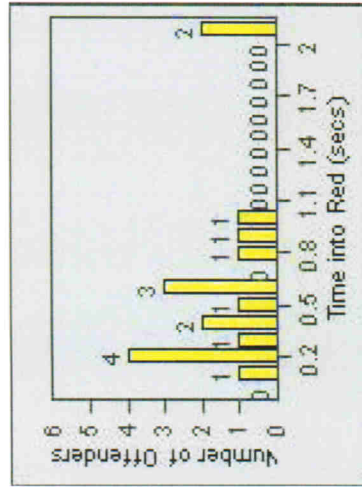

# Redflex Redlight Offender Statistics

**CONTRACT:** Montebello      **LOCATION:** MON-BEGA-01 Garfield Ave and Beverly Blvd  
**DATE FROM:** 01-Oct-2011      **DATE TO:** 31-Oct-2011

LANE 1

LANE 2

LANE 3

# Redflex Redlight Offender Statistics

**CONTRACT:** Montebello      **LOCATION:** MON-BEGA-01 Garfield Ave and Beverly Blvd  
**DATE FROM:** 01-Oct-2011      **DATE TO:** 31-Oct-2011