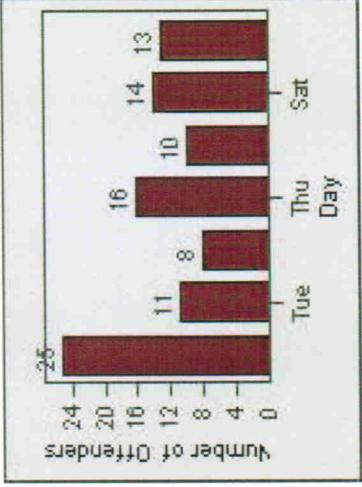

Redflex Redlight Offender Statistics

CONTRACT: Montebello   **LOCATION:** MON-BEGA-01 Garfield Ave and Beverly Blvd
DATE FROM: 01-Oct-2011   **DATE TO:** 31-Oct-2011

LANE 4

LANE TOTAL