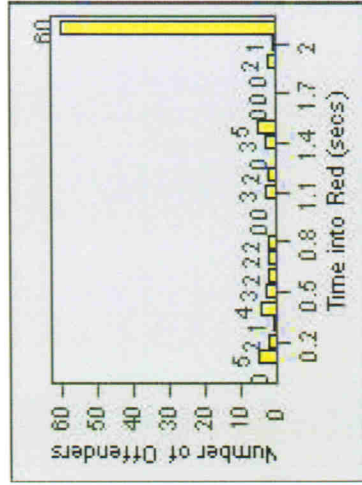

Redflex Redlight Offender Statistics

CONTRACT: Montebello   **LOCATION:** MON-BEGA-01 Garfield Ave and Beverly Blvd
DATE FROM: 01-Oct-2011   **DATE TO:** 31-Oct-2011

LANE 4

LANE TOTAL