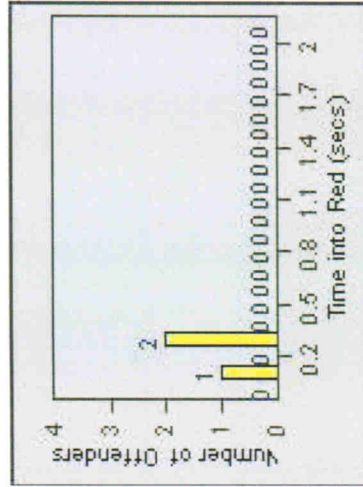

# Redflex Redlight Offender Statistics

**CONTRACT:** Montebello      **LOCATION:** MON-BEGA-01 Garfield Ave and Beverly Blvd  
**DATE FROM:** 01-Oct-2011      **DATE TO:** 31-Oct-2011

LANE 1

LANE 2

LANE 3

# Redflex Redlight Offender Statistics

**CONTRACT:** Montebello      **LOCATION:** MON-BEGA-01 Garfield Ave and Beverly Blvd  
**DATE FROM:** 01-Oct-2011      **DATE TO:** 31-Oct-2011