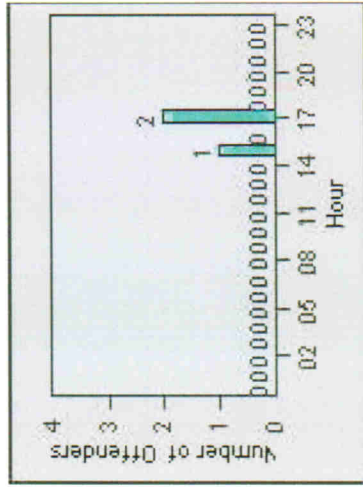

# Redflex Redlight Offender Statistics

**CONTRACT:** Montebello      **LOCATION:** MON-BEGA-01 Garfield Ave and Beverly Blvd  
**DATE FROM:** 01-Oct-2011      **DATE TO:** 31-Oct-2011

LANE 1

LANE 2

LANE 3

# Redflex Redlight Offender Statistics

**CONTRACT:** Montebello      **LOCATION:** MON-BEGA-01 Garfield Ave and Beverly Blvd  
**DATE FROM:** 01-Oct-2011      **DATE TO:** 31-Oct-2011