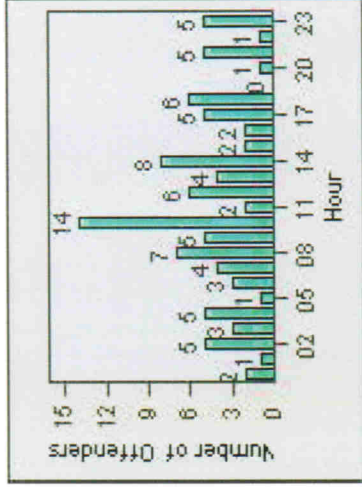

Redflex Redlight Offender Statistics

CONTRACT: Montebello   **LOCATION:** MON-BEGA-01 Garfield Ave and Beverly Blvd
DATE FROM: 01-Oct-2011   **DATE TO:** 31-Oct-2011

LANE 4

LANE TOTAL