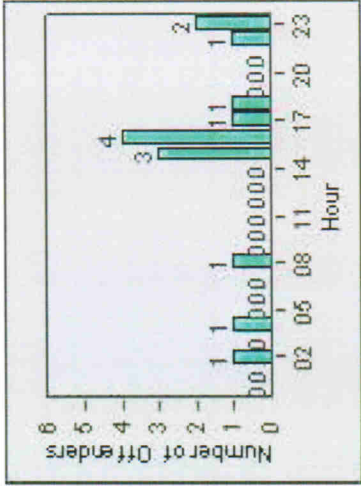

# Redflex Redlight Offender Statistics

**CONTRACT:** Montebello      **LOCATION:** MON-BEGA-01 Garfield Ave and Beverly Blvd  
**DATE FROM:** 01-Oct-2011      **DATE TO:** 31-Oct-2011

LANE 1

LANE 2

LANE 3

# Redflex Redlight Offender Statistics

**CONTRACT:** Montebello      **LOCATION:** MON-BEGA-01 Garfield Ave and Beverly Blvd  
**DATE FROM:** 01-Oct-2011      **DATE TO:** 31-Oct-2011