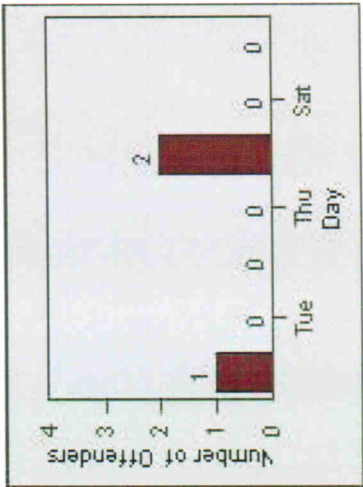

# Redflex Redlight Offender Statistics

**CONTRACT:** Montebello      **LOCATION:** MON-BEGA-01 Garfield Ave and Beverly Blvd  
**DATE FROM:** 01-Oct-2011      **DATE TO:** 31-Oct-2011

LANE 1

LANE 2

LANE 3

# Redflex Redlight Offender Statistics

**CONTRACT:** Montebello      **LOCATION:** MON-BEGA-01 Garfield Ave and Beverly Blvd  
**DATE FROM:** 01-Oct-2011      **DATE TO:** 31-Oct-2011