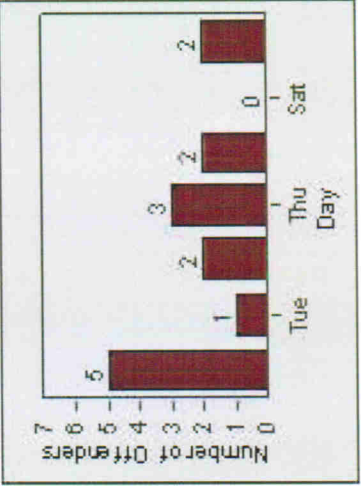

# Redflex Redlight Offender Statistics

**CONTRACT:** Montebello      **LOCATION:** MON-BEGA-01 Garfield Ave and Beverly Blvd  
**DATE FROM:** 01-Oct-2011      **DATE TO:** 31-Oct-2011

LANE 1

LANE 2

LANE 3

# Redflex Redlight Offender Statistics

**CONTRACT:** Montebello      **LOCATION:** MON-BEGA-01 Garfield Ave and Beverly Blvd  
**DATE FROM:** 01-Oct-2011      **DATE TO:** 31-Oct-2011