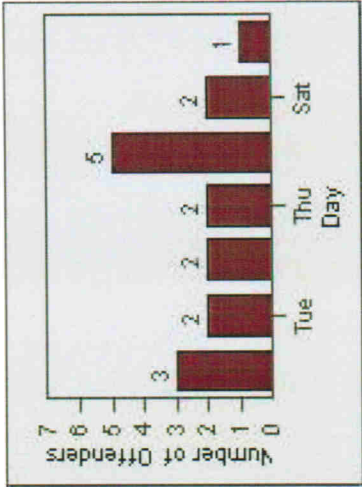

# Redflex Redlight Offender Statistics

**CONTRACT:** Montebello      **LOCATION:** MON-BEGA-01 Garfield Ave and Beverly Blvd  
**DATE FROM:** 01-Oct-2011      **DATE TO:** 31-Oct-2011

LANE 1

LANE 2

LANE 3

# Redflex Redlight Offender Statistics

**CONTRACT:** Montebello      **LOCATION:** MON-BEGA-01 Garfield Ave and Beverly Blvd  
**DATE FROM:** 01-Oct-2011      **DATE TO:** 31-Oct-2011