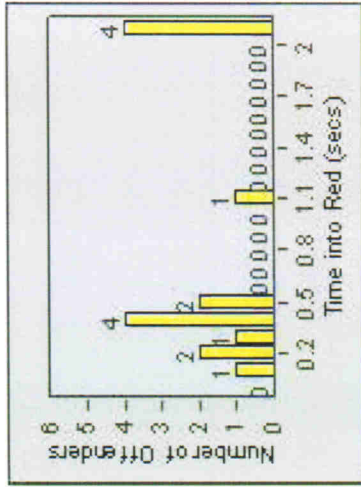

# Redflex Redlight Offender Statistics

**CONTRACT:** Montebello      **LOCATION:** MON-BEGA-01 Garfield Ave and Beverly Blvd  
**DATE FROM:** 01-Oct-2011      **DATE TO:** 31-Oct-2011

LANE 1

LANE 2

LANE 3

# Redflex Redlight Offender Statistics

**CONTRACT:** Montebello      **LOCATION:** MON-BEGA-01 Garfield Ave and Beverly Blvd  
**DATE FROM:** 01-Oct-2011      **DATE TO:** 31-Oct-2011