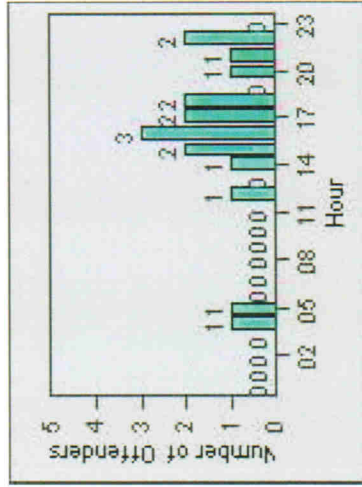

# Redflex Redlight Offender Statistics

**CONTRACT:** Montebello      **LOCATION:** MON-BEGA-01 Garfield Ave and Beverly Blvd  
**DATE FROM:** 01-Oct-2011      **DATE TO:** 31-Oct-2011

LANE 1

LANE 2

LANE 3

# Redflex Redlight Offender Statistics

**CONTRACT:** Montebello      **LOCATION:** MON-BEGA-01 Garfield Ave and Beverly Blvd  
**DATE FROM:** 01-Oct-2011      **DATE TO:** 31-Oct-2011