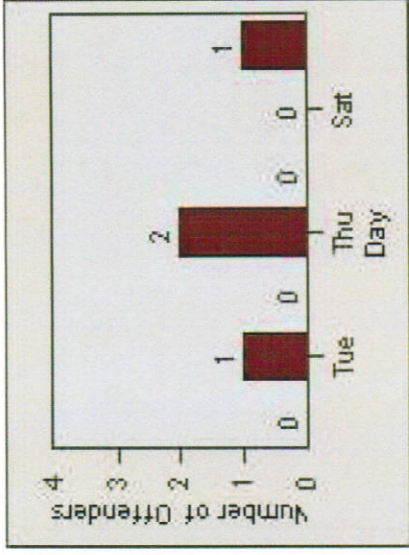

Redflex Redlight Offender Statistics

CONTRACT: Montebello **LOCATION:** MON-MOPA-03 N. Montebello Blvd
DATE FROM: 1/Jan/2009 **DATE TO:** 31/Jan/2009

LANE 1

LANE 2

LANE 3

Redflex Redlight Offender Statistics

CONTRACT: Montebello **LOCATION:** MON-MOPA-03 N. Montebello Blvd
DATE FROM: 1/Jan/2009 **DATE TO:** 31/Jan/2009

LANE 4

LANE TOTAL

Redflex Redlight Offender Statistics

CONTRACT: Montebello **LOCATION:** MON-MOPA-03 N. Montebello Blvd
DATE FROM: 1/Jan/2009 **DATE TO:** 31/Jan/2009