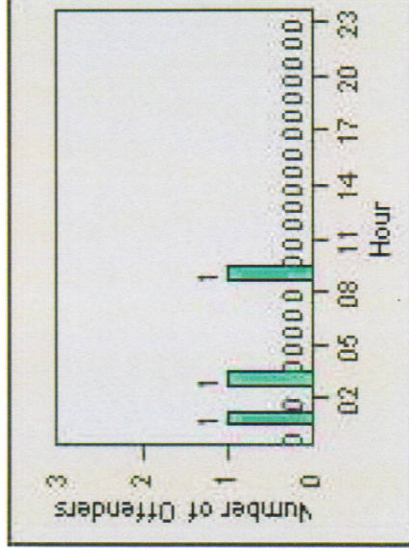

Redflex Redlight Offender Statistics

CONTRACT: Montebello **LOCATION:** MON-MOPA-03 N. Montebello Blvd
DATE FROM: 1/Jan/2009 **DATE TO:** 31/Jan/2009

LANE 1

LANE 2

LANE 3

Redflex Redlight Offender Statistics

CONTRACT: Montebello **LOCATION:** MON-MOPA-03 N. Montebello Blvd
DATE FROM: 1/Jan/2009 **DATE TO:** 31/Jan/2009

LANE 4

LANE TOTAL

Redflex Redlight Offender Statistics

CONTRACT: Montebello **LOCATION:** MON-MOPA-03 N. Montebello Blvd
DATE FROM: 1/Jan/2009 **DATE TO:** 31/Jan/2009