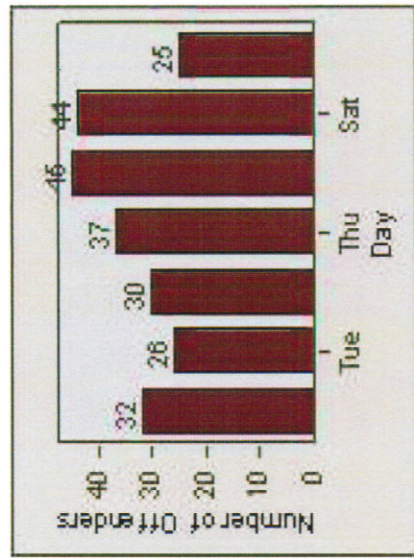

Redflex Redlight Offender Statistics

CONTRACT: Montebello **LOCATION:** MON-MOPA-03 N. Montebello Blvd
DATE FROM: 1/Jan/2009 **DATE TO:** 31/Jan/2009

LANE 1

LANE 2

LANE 3

Redflex Redlight Offender Statistics

CONTRACT: Montebello **LOCATION:** MON-MOPA-03 N. Montebello Blvd
DATE FROM: 1/Jan/2009 **DATE TO:** 31/Jan/2009

LANE 4

LANE TOTAL

Redflex Redlight Offender Statistics

CONTRACT: Montebello **LOCATION:** MON-MOPA-03 N. Montebello Blvd
DATE FROM: 1/Jan/2009 **DATE TO:** 31/Jan/2009