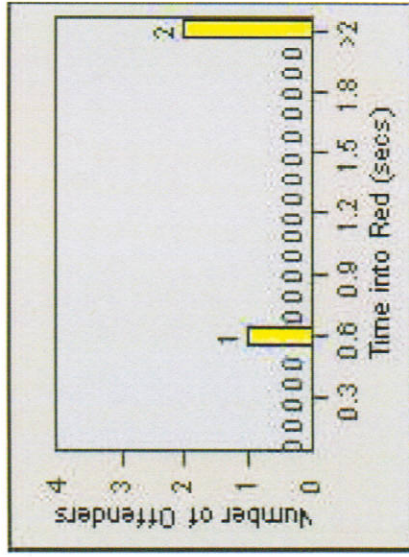

Redflex Redlight Offender Statistics

CONTRACT: Montebello **LOCATION:** MON-MOPA-03 N. Montebello Blvd
DATE FROM: 1/Jan/2009 **DATE TO:** 31/Jan/2009

LANE 1

LANE 2

LANE 3

Redflex Redlight Offender Statistics

CONTRACT: Montebello **LOCATION:** MON-MOPA-03 N. Montebello Blvd
DATE FROM: 1/Jan/2009 **DATE TO:** 31/Jan/2009

LANE 4

LANE TOTAL

Redflex Redlight Offender Statistics

CONTRACT: Montebello **LOCATION:** MON-MOPA-03 N. Montebello Blvd
DATE FROM: 1/Jan/2009 **DATE TO:** 31/Jan/2009