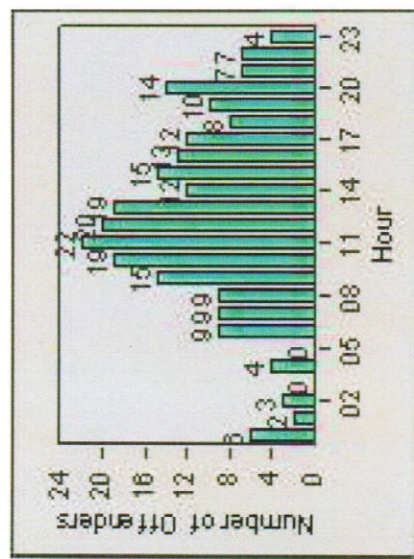

Redflex Redlight Offender Statistics

CONTRACT: Montebello **LOCATION:** MON-MOPA-03 N. Montebello Blvd
DATE FROM: 1/Jan/2009 **DATE TO:** 31/Jan/2009

LANE 1

LANE 2

LANE 3

Redflex Redlight Offender Statistics

CONTRACT: Montebello **LOCATION:** MON-MOPA-03 N. Montebello Blvd
DATE FROM: 1/Jan/2009 **DATE TO:** 31/Jan/2009

LANE 4

LANE TOTAL

Redflex Redlight Offender Statistics

CONTRACT: Montebello **LOCATION:** MON-MOPA-03 N. Montebello Blvd
DATE FROM: 1/Jan/2009 **DATE TO:** 31/Jan/2009