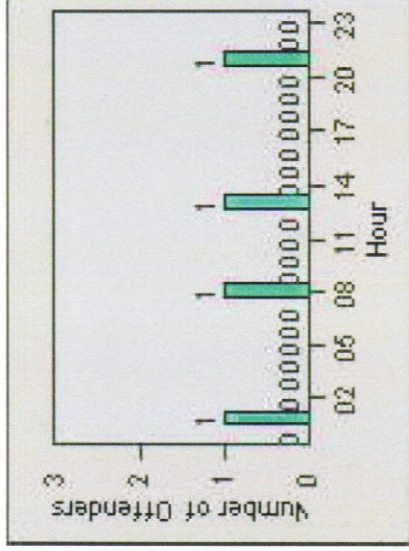

Redflex Redlight Offender Statistics

CONTRACT: Montebello **LOCATION:** MON-MOPA-03 N. Montebello Blvd
DATE FROM: 1/Jan/2009 **DATE TO:** 31/Jan/2009

LANE 1

LANE 2

LANE 3

Redflex Redlight Offender Statistics

CONTRACT: Montebello **LOCATION:** MON-MOPA-03 N. Montebello Blvd
DATE FROM: 1/Jan/2009 **DATE TO:** 31/Jan/2009

LANE 4

LANE TOTAL

Redflex Redlight Offender Statistics

CONTRACT: Montebello **LOCATION:** MON-MOPA-03 N. Montebello Blvd
DATE FROM: 1/Jan/2009 **DATE TO:** 31/Jan/2009