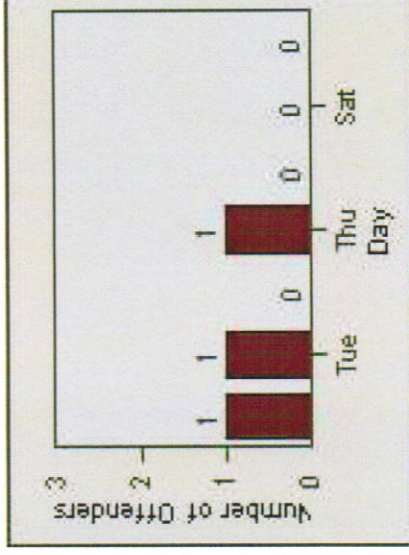

Redflex Redlight Offender Statistics

CONTRACT: Montebello **LOCATION:** MON-MOPA-03 N. Montebello Blvd
DATE FROM: 1/Jan/2009 **DATE TO:** 31/Jan/2009

LANE 1

LANE 2

LANE 3

Redflex Redlight Offender Statistics

CONTRACT: Montebello **LOCATION:** MON-MOPA-03 N. Montebello Blvd
DATE FROM: 1/Jan/2009 **DATE TO:** 31/Jan/2009

LANE 4

LANE TOTAL

Redflex Redlight Offender Statistics

CONTRACT: Montebello **LOCATION:** MON-MOPA-03 N. Montebello Blvd
DATE FROM: 1/Jan/2009 **DATE TO:** 31/Jan/2009