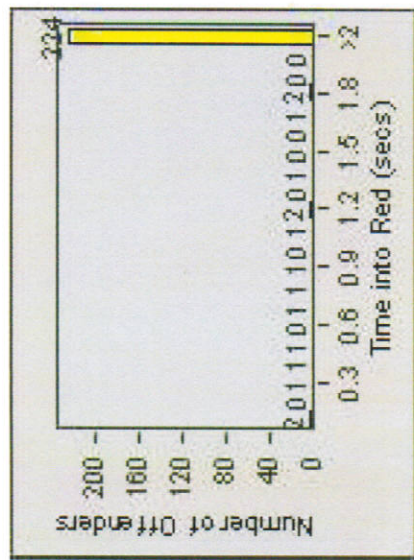

Redflex Redlight Offender Statistics

CONTRACT: Montebello **LOCATION:** MON-MOPA-03 N. Montebello Blvd
DATE FROM: 1/Jan/2009 **DATE TO:** 31/Jan/2009

LANE 1

LANE 2

LANE 3

Redflex Redlight Offender Statistics

CONTRACT: Montebello **LOCATION:** MON-MOPA-03 N. Montebello Blvd
DATE FROM: 1/Jan/2009 **DATE TO:** 31/Jan/2009

LANE 4

LANE TOTAL

Redflex Redlight Offender Statistics

CONTRACT: Montebello **LOCATION:** MON-MOPA-03 N. Montebello Blvd
DATE FROM: 1/Jan/2009 **DATE TO:** 31/Jan/2009