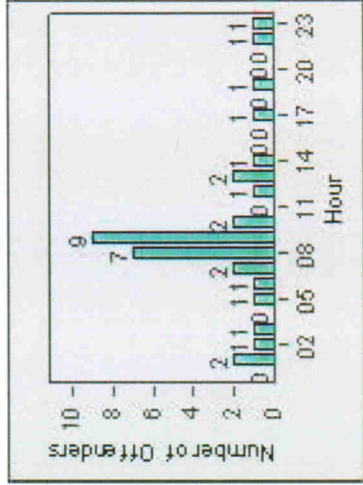

# Redflex Redlight Offender Statistics

**CONTRACT:** Montebello      **LOCATION:** MON-WAGR-01 Washington Blvd and Greenwood Ave  
**DATE FROM:** 01-Oct-2011      **DATE TO:** 31-Oct-2011

LANE 1

LANE 2

LANE 3

# Redflex Redlight Offender Statistics

**CONTRACT:** Montebello      **LOCATION:** MON-WAGR-01 Washington Blvd and Greenwood Ave  
**DATE FROM:** 01-Oct-2011      **DATE TO:** 31-Oct-2011