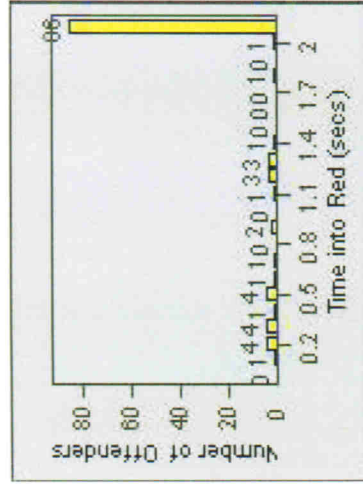

Redflex Redlight Offender Statistics

CONTRACT: Montebello   **LOCATION:** MON-WAGR-01 Washington Blvd and Greenwood Ave
DATE FROM: 01-Oct-2011   **DATE TO:** 31-Oct-2011

LANE 4

LANE TOTAL