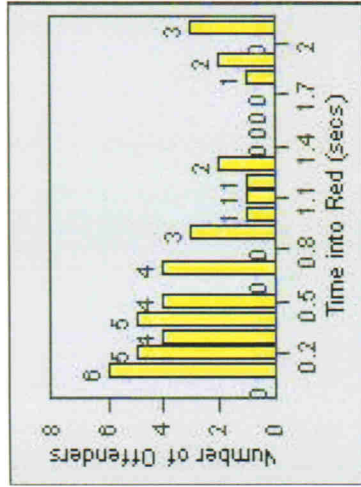

# Redflex Redlight Offender Statistics

**CONTRACT:** Montebello      **LOCATION:** MON-WAGR-01 Washington Blvd and Greenwood Ave  
**DATE FROM:** 01-Oct-2011      **DATE TO:** 31-Oct-2011

LANE 1

LANE 2

LANE 3

# Redflex Redlight Offender Statistics

**CONTRACT:** Montebello      **LOCATION:** MON-WAGR-01 Washington Blvd and Greenwood Ave  
**DATE FROM:** 01-Oct-2011      **DATE TO:** 31-Oct-2011