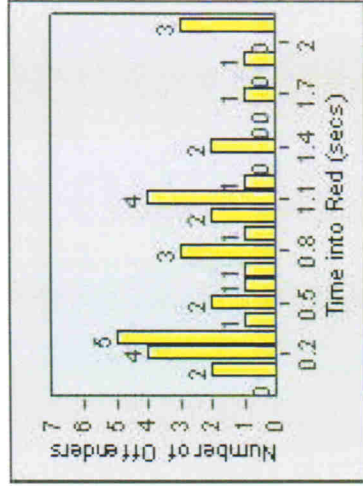

# Redflex Redlight Offender Statistics

**CONTRACT:** Montebello      **LOCATION:** MON-WAGR-01 Washington Blvd and Greenwood Ave  
**DATE FROM:** 01-Oct-2011      **DATE TO:** 31-Oct-2011

LANE 1

LANE 2

LANE 3

# Redflex Redlight Offender Statistics

**CONTRACT:** Montebello      **LOCATION:** MON-WAGR-01 Washington Blvd and Greenwood Ave  
**DATE FROM:** 01-Oct-2011      **DATE TO:** 31-Oct-2011