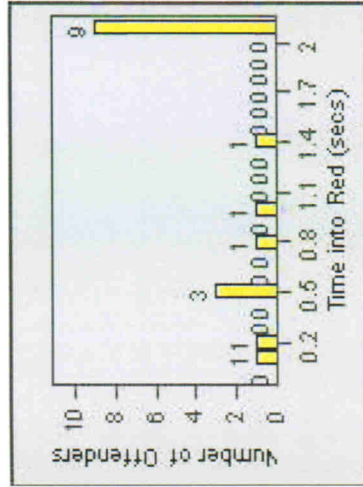

# Redflex Redlight Offender Statistics

**CONTRACT:** Montebello      **LOCATION:** MON-WAGR-01 Washington Blvd and Greenwood Ave  
**DATE FROM:** 01-Oct-2011      **DATE TO:** 31-Oct-2011

LANE 1

LANE 2

LANE 3

# Redflex Redlight Offender Statistics

**CONTRACT:** Montebello      **LOCATION:** MON-WAGR-01 Washington Blvd and Greenwood Ave  
**DATE FROM:** 01-Oct-2011      **DATE TO:** 31-Oct-2011