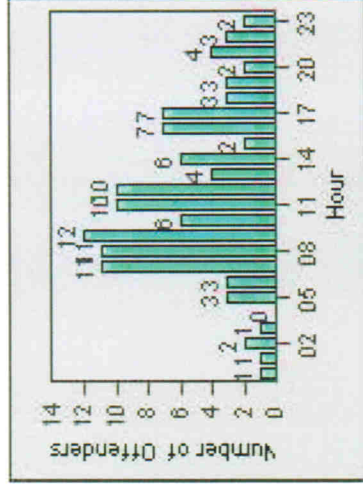

Redflex Redlight Offender Statistics

CONTRACT: Montebello   **LOCATION:** MON-WAGR-01 Washington Blvd and Greenwood Ave
DATE FROM: 01-Oct-2011   **DATE TO:** 31-Oct-2011

LANE 4

LANE TOTAL