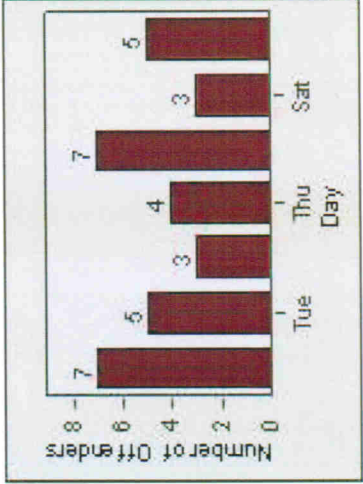

# Redflex Redlight Offender Statistics

**CONTRACT:** Montebello      **LOCATION:** MON-WAGR-01 Washington Blvd and Greenwood Ave  
**DATE FROM:** 01-Oct-2011      **DATE TO:** 31-Oct-2011

LANE 1

LANE 2

LANE 3

# Redflex Redlight Offender Statistics

**CONTRACT:** Montebello      **LOCATION:** MON-WAGR-01 Washington Blvd and Greenwood Ave  
**DATE FROM:** 01-Oct-2011      **DATE TO:** 31-Oct-2011