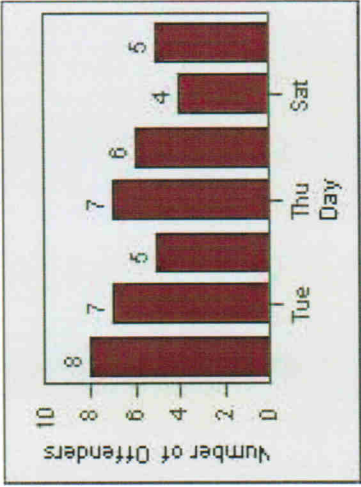

# Redflex Redlight Offender Statistics

**CONTRACT:** Montebello      **LOCATION:** MON-WAGR-01 Washington Blvd and Greenwood Ave  
**DATE FROM:** 01-Oct-2011      **DATE TO:** 31-Oct-2011

LANE 1

LANE 2

LANE 3

# Redflex Redlight Offender Statistics

**CONTRACT:** Montebello      **LOCATION:** MON-WAGR-01 Washington Blvd and Greenwood Ave  
**DATE FROM:** 01-Oct-2011      **DATE TO:** 31-Oct-2011