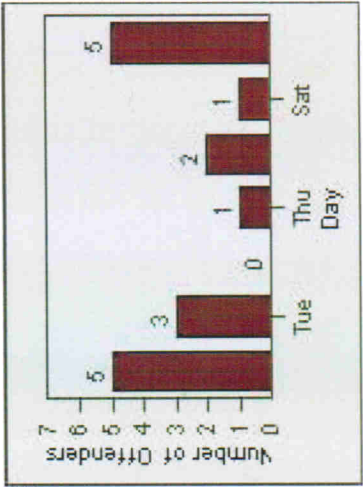

# Redflex Redlight Offender Statistics

**CONTRACT:** Montebello      **LOCATION:** MON-WAGR-01 Washington Blvd and Greenwood Ave  
**DATE FROM:** 01-Oct-2011      **DATE TO:** 31-Oct-2011

LANE 1

LANE 2

LANE 3

# Redflex Redlight Offender Statistics

**CONTRACT:** Montebello      **LOCATION:** MON-WAGR-01 Washington Blvd and Greenwood Ave  
**DATE FROM:** 01-Oct-2011      **DATE TO:** 31-Oct-2011