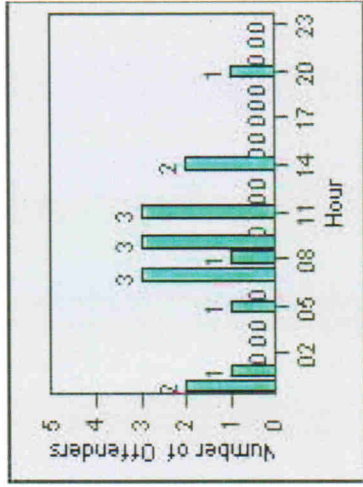

# Redflex Redlight Offender Statistics

**CONTRACT:** Montebello      **LOCATION:** MON-WAGR-01 Washington Blvd and Greenwood Ave  
**DATE FROM:** 01-Oct-2011      **DATE TO:** 31-Oct-2011

LANE 1

LANE 2

LANE 3

# Redflex Redlight Offender Statistics

**CONTRACT:** Montebello      **LOCATION:** MON-WAGR-01 Washington Blvd and Greenwood Ave  
**DATE FROM:** 01-Oct-2011      **DATE TO:** 31-Oct-2011