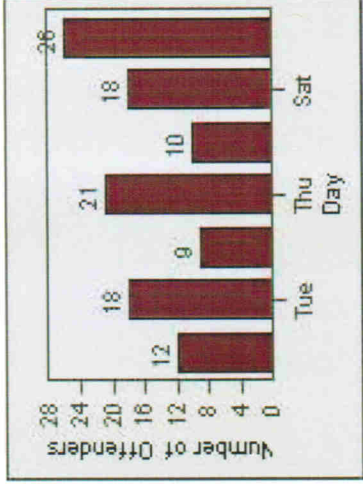

Redflex Redlight Offender Statistics

CONTRACT: Montebello   **LOCATION:** MON-WAGR-01 Washington Blvd and Greenwood Ave
DATE FROM: 01-Oct-2011   **DATE TO:** 31-Oct-2011

LANE 4

LANE TOTAL