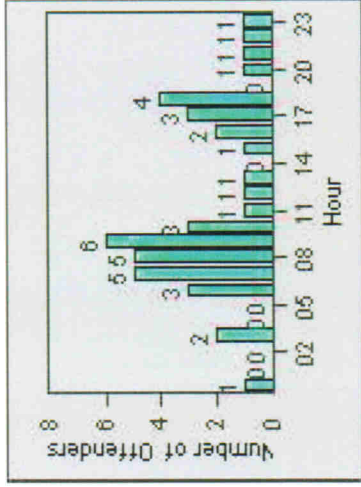

# Redflex Redlight Offender Statistics

**CONTRACT:** Montebello      **LOCATION:** MON-WAGR-01 Washington Blvd and Greenwood Ave  
**DATE FROM:** 01-Oct-2011      **DATE TO:** 31-Oct-2011

LANE 1

LANE 2

LANE 3

# Redflex Redlight Offender Statistics

**CONTRACT:** Montebello      **LOCATION:** MON-WAGR-01 Washington Blvd and Greenwood Ave  
**DATE FROM:** 01-Oct-2011      **DATE TO:** 31-Oct-2011