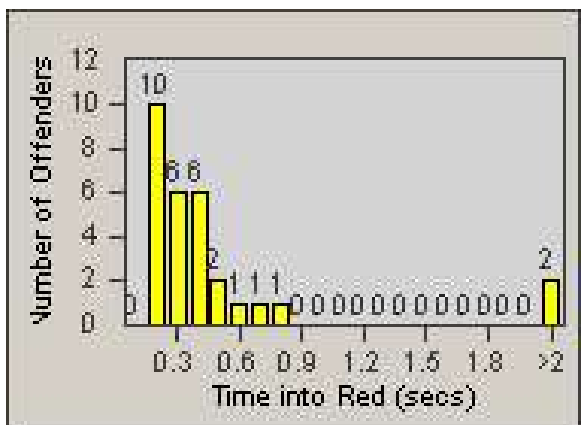

Redflex Redlight Offender Statistics

CONTRACT: Moreno Valley

LOCATION: MOR-FRCE-01 Frederick St and Centerpoint Dr

DATE FROM: 1/Jul/2009

DATE TO: 31/Jul/2009

LANE 1

LANE 2

LANE 3

Redflex Redlight Offender Statistics

CONTRACT: Moreno Valley **LOCATION:** MOR-FRCE-01 Frederick St and Centerpoint Dr
DATE FROM: 1/Jul/2009 **DATE TO:** 31/Jul/2009

LANE 4

LANE TOTAL

Redflex Redlight Offender Statistics