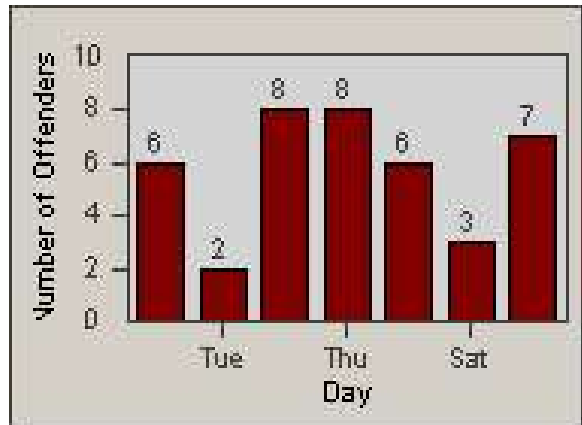

Redflex Redlight Offender Statistics

CONTRACT: Moreno Valley

LOCATION: MOR-FRCE-01 Frederick St and Centerpoint Dr

DATE FROM: 1/Jul/2009

DATE TO: 31/Jul/2009

LANE 1

LANE 2

LANE 3

Redflex Redlight Offender Statistics

CONTRACT: Moreno Valley **LOCATION:** MOR-FRCE-01 Frederick St and Centerpoint Dr
DATE FROM: 1/Jul/2009 **DATE TO:** 31/Jul/2009

LANE 4

LANE TOTAL

Redflex Redlight Offender Statistics