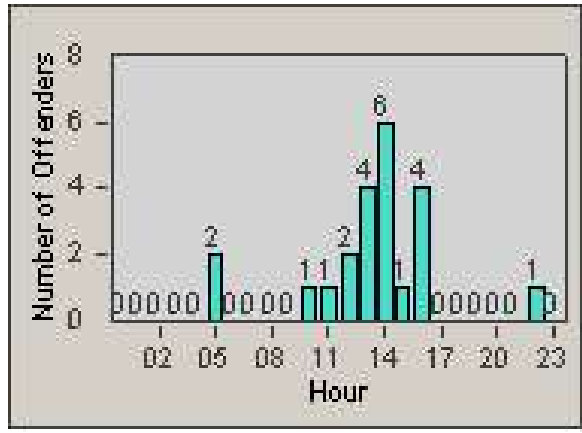

Redflex Redlight Offender Statistics

CONTRACT: Moreno Valley

LOCATION: MOR-FRCE-01 Frederick St and Centerpoint Dr

DATE FROM: 1/Jul/2009

DATE TO: 31/Jul/2009

LANE 1

LANE 2

LANE 3

Redflex Redlight Offender Statistics

CONTRACT: Moreno Valley **LOCATION:** MOR-FRCE-01 Frederick St and Centerpoint Dr
DATE FROM: 1/Jul/2009 **DATE TO:** 31/Jul/2009

LANE 4

LANE TOTAL

Redflex Redlight Offender Statistics