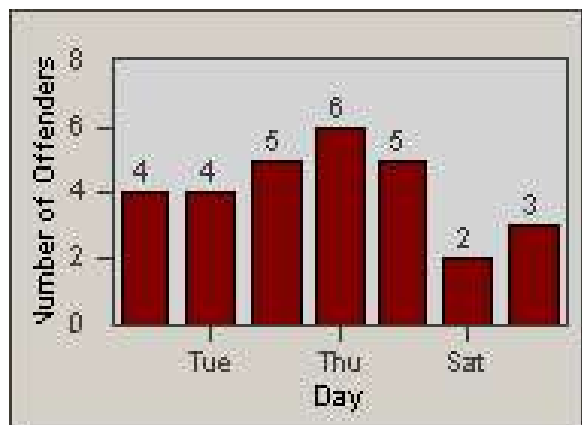

Redflex Redlight Offender Statistics

CONTRACT: Moreno Valley

LOCATION: MOR-FRCE-01 Frederick St and Centerpoint Dr

DATE FROM: 1/Jul/2009

DATE TO: 31/Jul/2009

LANE 1

LANE 2

LANE 3

Redflex Redlight Offender Statistics

CONTRACT: Moreno Valley **LOCATION:** MOR-FRCE-01 Frederick St and Centerpoint Dr
DATE FROM: 1/Jul/2009 **DATE TO:** 31/Jul/2009

LANE 4

LANE TOTAL

Redflex Redlight Offender Statistics