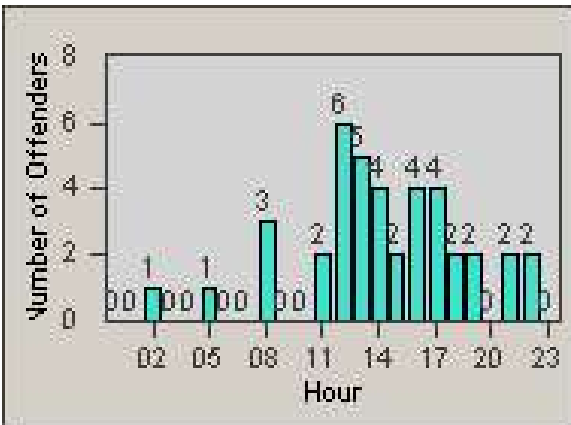

Redflex Redlight Offender Statistics

CONTRACT: Moreno Valley

LOCATION: MOR-FRCE-01 Frederick St and Centerpoint Dr

DATE FROM: 1/Jul/2009

DATE TO: 31/Jul/2009

LANE 1

LANE 2

LANE 3

Redflex Redlight Offender Statistics

CONTRACT: Moreno Valley **LOCATION:** MOR-FRCE-01 Frederick St and Centerpoint Dr
DATE FROM: 1/Jul/2009 **DATE TO:** 31/Jul/2009

LANE 4

LANE TOTAL

Redflex Redlight Offender Statistics