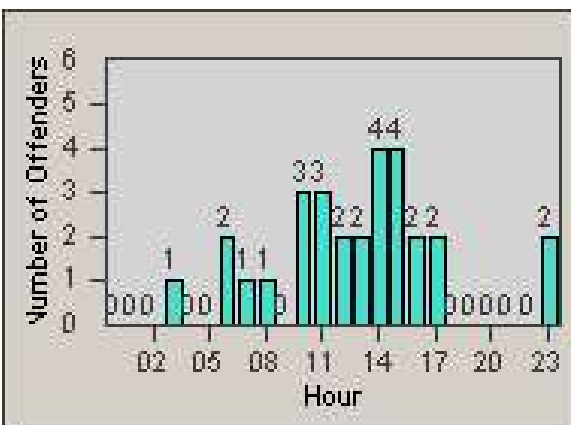

Redflex Redlight Offender Statistics

CONTRACT: Moreno Valley

LOCATION: MOR-FRCE-01 Frederick St and Centerpoint Dr

DATE FROM: 1/Jul/2009

DATE TO: 31/Jul/2009

LANE 1

LANE 2

LANE 3

Redflex Redlight Offender Statistics

CONTRACT: Moreno Valley **LOCATION:** MOR-FRCE-01 Frederick St and Centerpoint Dr
DATE FROM: 1/Jul/2009 **DATE TO:** 31/Jul/2009

LANE 4

LANE TOTAL

Redflex Redlight Offender Statistics