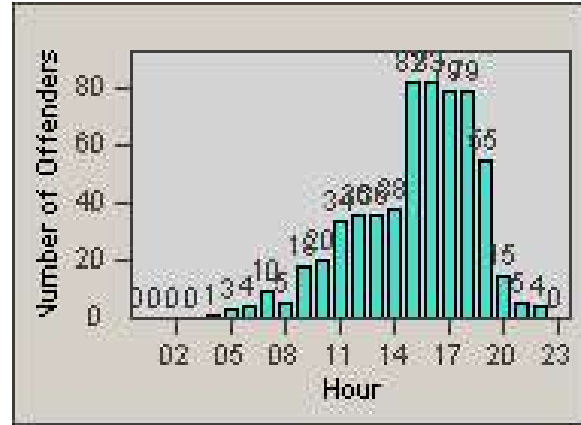

Redflex Redlight Offender Statistics

CONTRACT: Moreno Valley

LOCATION: MOR-FRCE-01 Frederick St and Centerpoint Dr

DATE FROM: 1/Jul/2009

DATE TO: 31/Jul/2009

LANE 1

LANE 2

LANE 3

Redflex Redlight Offender Statistics

CONTRACT: Moreno Valley **LOCATION:** MOR-FRCE-01 Frederick St and Centerpoint Dr
DATE FROM: 1/Jul/2009 **DATE TO:** 31/Jul/2009

LANE 4

LANE TOTAL

Redflex Redlight Offender Statistics