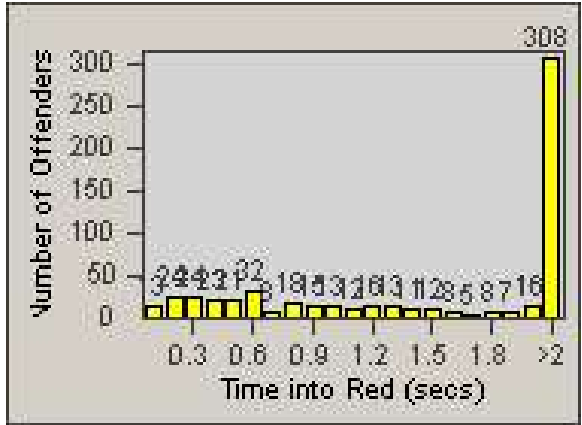

Redflex Redlight Offender Statistics

CONTRACT: Moreno Valley

LOCATION: MOR-FRCE-01 Frederick St and Centerpoint Dr

DATE FROM: 1/Jul/2009

DATE TO: 31/Jul/2009

LANE 1

LANE 2

LANE 3

Redflex Redlight Offender Statistics

CONTRACT: Moreno Valley **LOCATION:** MOR-FRCE-01 Frederick St and Centerpoint Dr
DATE FROM: 1/Jul/2009 **DATE TO:** 31/Jul/2009

LANE 4

LANE TOTAL

Redflex Redlight Offender Statistics