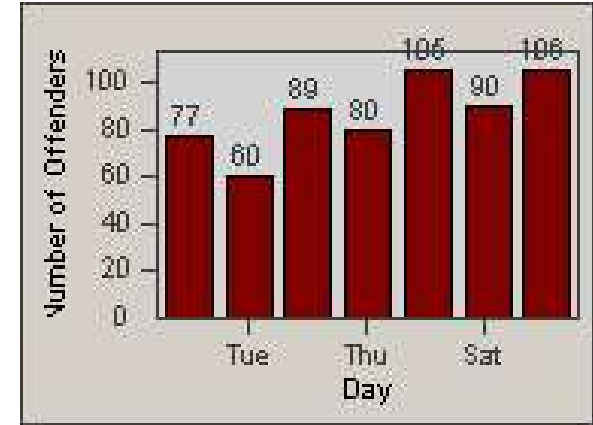

Redflex Redlight Offender Statistics

CONTRACT: Moreno Valley

LOCATION: MOR-FRCE-01 Frederick St and Centerpoint Dr

DATE FROM: 1/Jul/2009

DATE TO: 31/Jul/2009

LANE 1

LANE 2

LANE 3

Redflex Redlight Offender Statistics

CONTRACT: Moreno Valley **LOCATION:** MOR-FRCE-01 Frederick St and Centerpoint Dr
DATE FROM: 1/Jul/2009 **DATE TO:** 31/Jul/2009

LANE 4

LANE TOTAL

Redflex Redlight Offender Statistics