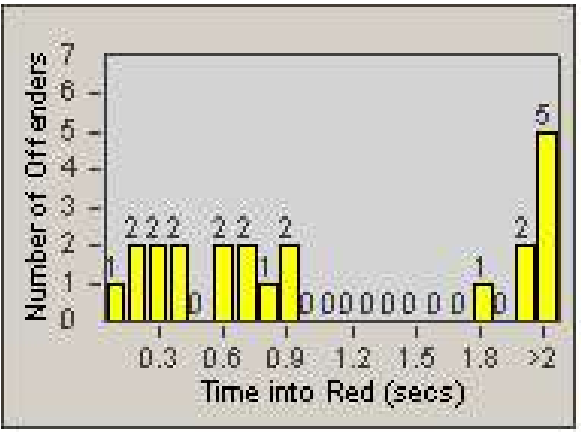

Redflex Redlight Offender Statistics

CONTRACT: Moreno Valley

LOCATION: MOR-FRCE-01 Frederick St and Centerpoint Dr

DATE FROM: 1/Jul/2009

DATE TO: 31/Jul/2009

LANE 1

LANE 2

LANE 3

Redflex Redlight Offender Statistics

CONTRACT: Moreno Valley **LOCATION:** MOR-FRCE-01 Frederick St and Centerpoint Dr
DATE FROM: 1/Jul/2009 **DATE TO:** 31/Jul/2009

LANE 4

LANE TOTAL

Redflex Redlight Offender Statistics