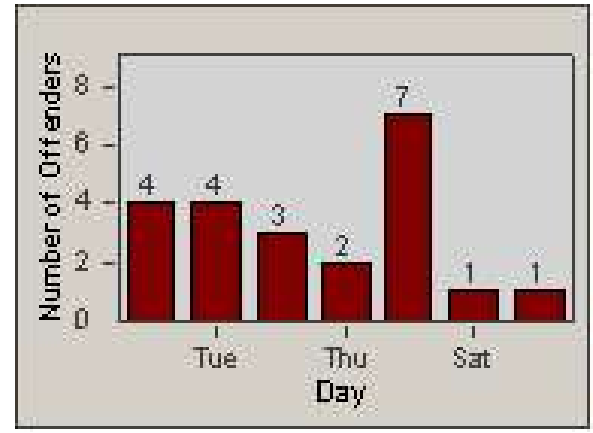

Redflex Redlight Offender Statistics

CONTRACT: Moreno Valley

LOCATION: MOR-FRCE-01 Frederick St and Centerpoint Dr

DATE FROM: 1/Jul/2009

DATE TO: 31/Jul/2009

LANE 1

LANE 2

LANE 3

Redflex Redlight Offender Statistics

CONTRACT: Moreno Valley **LOCATION:** MOR-FRCE-01 Frederick St and Centerpoint Dr
DATE FROM: 1/Jul/2009 **DATE TO:** 31/Jul/2009

LANE 4

LANE TOTAL

Redflex Redlight Offender Statistics