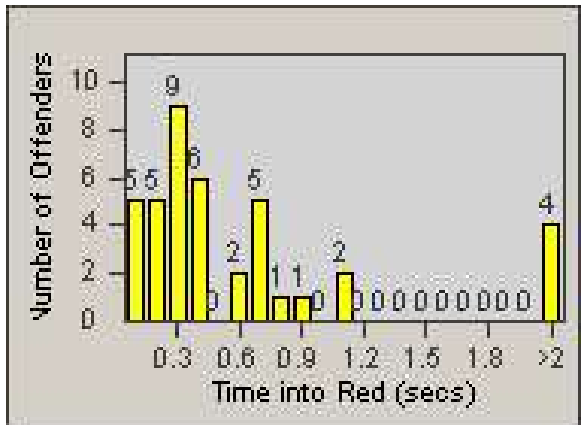

Redflex Redlight Offender Statistics

CONTRACT: Moreno Valley

LOCATION: MOR-FRCE-01 Frederick St and Centerpoint Dr

DATE FROM: 1/Jul/2009

DATE TO: 31/Jul/2009

LANE 1

LANE 2

LANE 3

Redflex Redlight Offender Statistics

CONTRACT: Moreno Valley **LOCATION:** MOR-FRCE-01 Frederick St and Centerpoint Dr
DATE FROM: 1/Jul/2009 **DATE TO:** 31/Jul/2009

LANE 4

LANE TOTAL

Redflex Redlight Offender Statistics