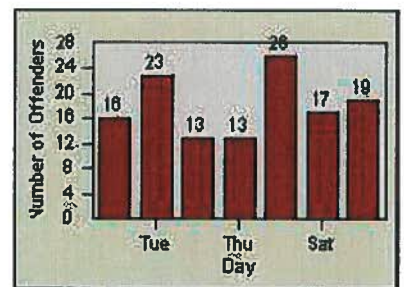

Redflex Redlight Offender Statistics

CONTRACT: Napa

LOCATION: NPA-JEFI-01 Jefferson St and First St

DATE FROM: 01-Sep-2013

DATE TO: 30-Sep-2013

LANE 4

LANE TOTAL

Redflex Redlight Offender Statistics