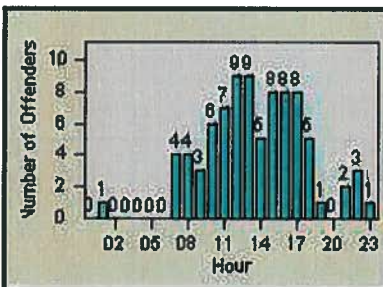

Redflex Redlight Offender Statistics

CONTRACT: Napa

LOCATION: NPA-JEFI-01 Jefferson St and First St

DATE FROM: 01-Sep-2013

DATE TO: 30-Sep-2013

LANE 1

LANE 2

LANE 3

Redflex Redlight Offender Statistics

CONTRACT: Napa

LOCATION: NPA-JEFI-01 Jefferson St and First St

DATE FROM: 01-Sep-2013

DATE TO: 30-Sep-2013

LANE 4

LANE TOTAL

Redflex Redlight Offender Statistics