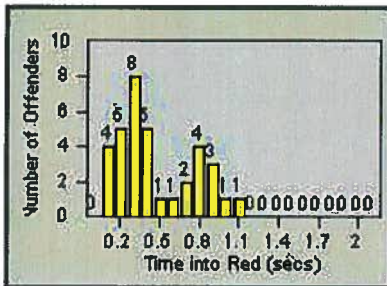

Redflex Redlight Offender Statistics

CONTRACT: Napa   LOCATION: NPA-SOIM-01 Soscol Ave
DATE FROM: 01-Sep-2013   DATE TO: 30-Sep-2013

LANE 1