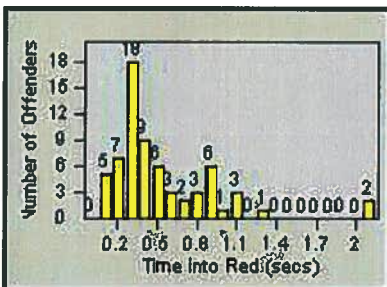

Redflex Redlight Offender Statistics

CONTRACT: Napa   LOCATION: NPA-SOIM-01 Soscol Ave
DATE FROM: 01-Sep-2013   DATE TO: 30-Sep-2013

LANE 2