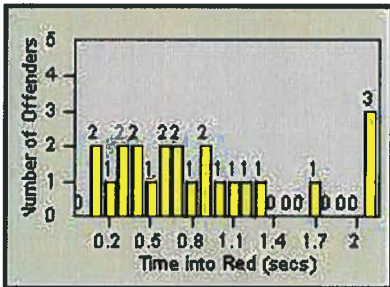

Redflex Redlight Offender Statistics

CONTRACT: Napa LOCATION: NPA-1212-01 Hwy 29
DATE FROM: 01-Sep-2013 DATE TO: 30-Sep-2013

LANE 1

LANE 2

LANE 3