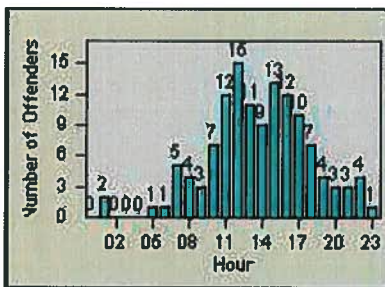

Redflex Redlight Offender Statistics

CONTRACT: Napa

LOCATION: NPA-JEFI-01 Jefferson St and First St

DATE FROM: 01-Sep-2013

DATE TO: 30-Sep-2013

LANE 4

LANE TOTAL

Redflex Redlight Offender Statistics