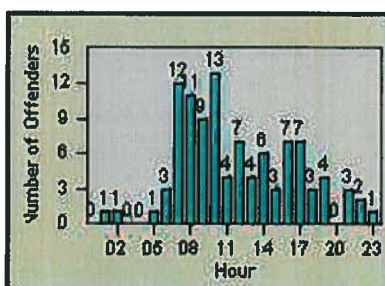

LANE 1

LANE 2

LANE 3

Redflex Redlight Offender Statistics

CONTRACT: Napa LOCATION: NPA-1212-01 Hwy 29
 DATE FROM: 01-Sep-2013 DATE TO: 30-Sep-2013

LANE 4

LANE TOTAL

Redflex Redlight Offender Statistics

CONTRACT: Napa LOCATION: NPA-SOIM-01 Soscol Ave
 DATE FROM: 01-Sep-2013 DATE TO: 30-Sep-2013

LANE 1

LANE 2

LANE 3

Redflex Redlight Offender Statistics

CONTRACT: Napa LOCATION: NPA-SOIM-01 Soscol Ave
 DATE FROM: 01-Sep-2013 DATE TO: 30-Sep-2013

LANE 4

LANE TOTAL