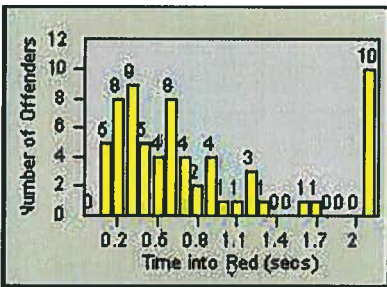

LANE 1

LANE 2

LANE 3

Redflex Redlight Offender Statistics

CONTRACT: Napa LOCATION: NPA-1212-01 Hwy 29
 DATE FROM: 01-Sep-2013 DATE TO: 30-Sep-2013

LANE 4

LANE TOTAL

Redflex Redlight Offender Statistics