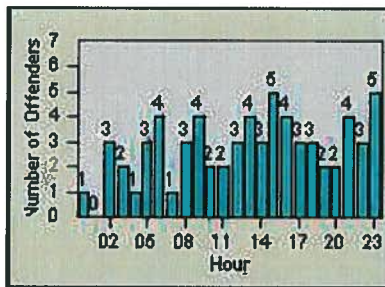

LANE 1

LANE 2

LANE 3

Redflex Redlight Offender Statistics

CONTRACT: Napa LOCATION: NPA-1212-01 Hwy 29
 DATE FROM: 01-Sep-2013 DATE TO: 30-Sep-2013

LANE 4

LANE TOTAL

Redflex Redlight Offender Statistics