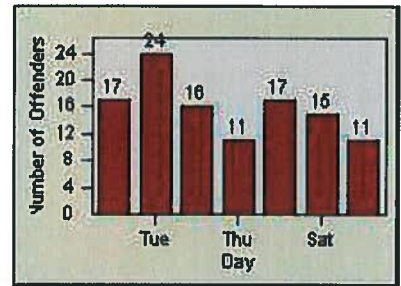

Redflex Redlight Offender Statistics

CONTRACT: Napa   LOCATION: NPA-SOIM-01 Soscol Ave
DATE FROM: 01-Sep-2013   DATE TO: 30-Sep-2013

LANE 4