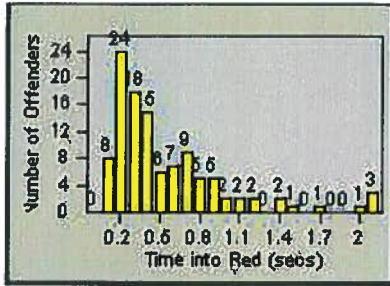

Redflex Redlight Offender Statistics

CONTRACT: Napa   LOCATION: NPA-SOIM-01 Soscol Ave
DATE FROM: 01-Sep-2013   DATE TO: 30-Sep-2013

LANE 4