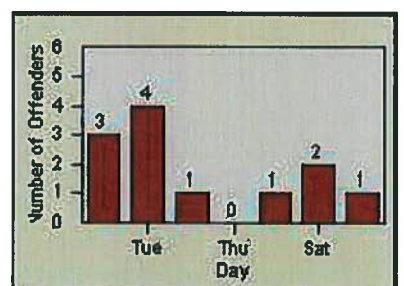

CONTRACT: Napa

LOCATION: NPA-BRTR-01 Big Ranch Rd and Trancas Ave

DATE FROM: 01-Sep-2013

DATE TO: 30-Sep-2013

LANE 1

LANE 2

LANE 3

Redflex Redlight Offender Statistics