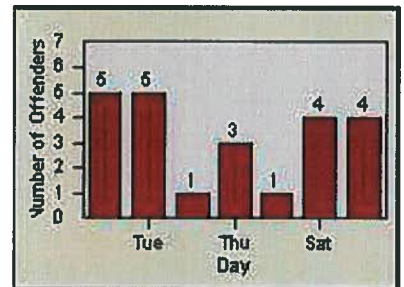

Redflex Redlight Offender Statistics

CONTRACT: Napa LOCATION: NPA-1212-01 Hwy 29
DATE FROM: 01-Sep-2013 DATE TO: 30-Sep-2013

LANE 1

LANE 2

LANE 3