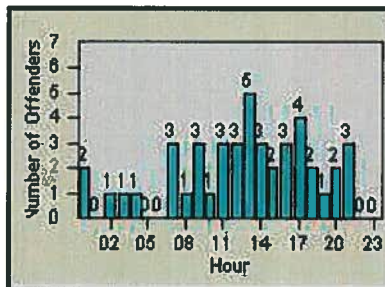

Redflex Redlight Offender Statistics

CONTRACT: Napa

LOCATION: NPA-JEFI-01 Jefferson St and First St

DATE FROM: 01-Sep-2013

DATE TO: 30-Sep-2013

LANE 4

LANE TOTAL

Redflex Redlight Offender Statistics

CONTRACT: Napa

LOCATION: NPA-BRTR-01 Big Ranch Rd and Trancas Ave

DATE FROM: 01-Sep-2013

DATE TO: 30-Sep-2013

LANE 1

LANE 2

LANE 3

Redflex Redlight Offender Statistics

CONTRACT: Napa

LOCATION: NPA-BRTR-01 Big Ranch Rd and Trancas Ave

DATE FROM: 01-Sep-2013

DATE TO: 30-Sep-2013

LANE 4

LANE TOTAL

Redflex Redlight Offender Statistics

CONTRACT: Napa LOCATION: NPA-1212-01 Hwy 29
 DATE FROM: 01-Sep-2013 DATE TO: 30-Sep-2013