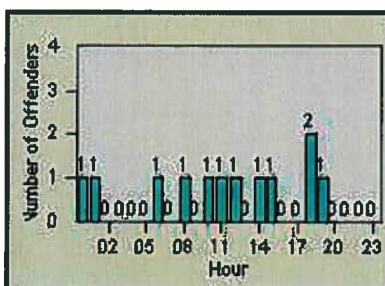

CONTRACT: Napa

LOCATION: NPA-BRTR-01 Big Ranch Rd and Trancas Ave

DATE FROM: 01-Sep-2013

DATE TO: 30-Sep-2013

LANE 1

LANE 2

LANE 3

Redflex Redlight Offender Statistics