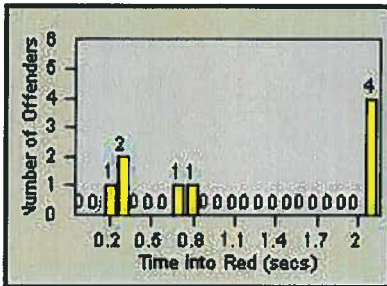

CONTRACT: Napa

LOCATION: NPA-BRTR-01 Big Ranch Rd and Trancas Ave

DATE FROM: 01-Sep-2013

DATE TO: 30-Sep-2013

LANE 1

LANE 2

LANE 3

Redflex Redlight Offender Statistics

CONTRACT: Napa

LOCATION: NPA-BRTR-01 Big Ranch Rd and Trancas Ave

DATE FROM: 01-Sep-2013

DATE TO: 30-Sep-2013

LANE 4

LANE TOTAL

Redflex Redlight Offender Statistics

CONTRACT: Napa LOCATION: NPA-1212-01 Hwy 29
 DATE FROM: 01-Sep-2013 DATE TO: 30-Sep-2013