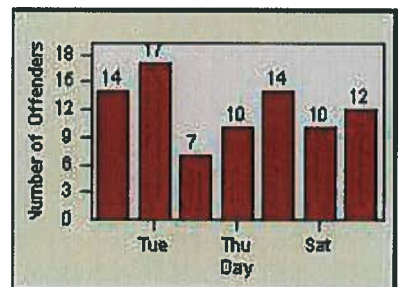

Redflex Redlight Offender Statistics

CONTRACT: Napa

LOCATION: NPA-JEFI-01 Jefferson St and First St

DATE FROM: 01-Sep-2013

DATE TO: 30-Sep-2013

LANE 1

LANE 2

LANE 3

Redflex Redlight Offender Statistics

CONTRACT: Napa

LOCATION: NPA-JEFI-01 Jefferson St and First St

DATE FROM: 01-Sep-2013

DATE TO: 30-Sep-2013

LANE 4

LANE TOTAL

Redflex Redlight Offender Statistics