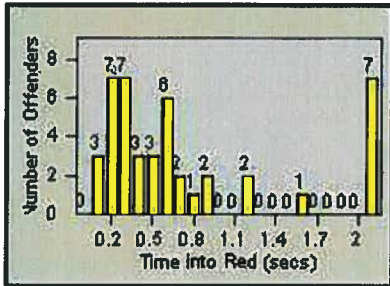

Redflex Redlight Offender Statistics

CONTRACT: Napa LOCATION: NPA-1212-01 Hwy 29
DATE FROM: 01-Sep-2013 DATE TO: 30-Sep-2013

LANE 1