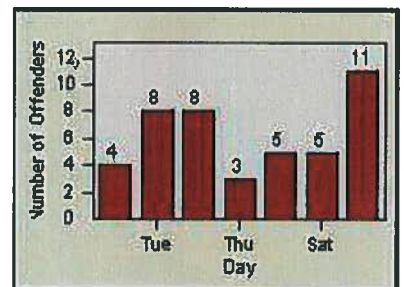

CONTRACT: Napa

LOCATION: NPA-BRTR-01 Big Ranch Rd and Trancas Ave

DATE FROM: 01-Sep-2013

DATE TO: 30-Sep-2013

LANE 1

LANE 2

LANE 3

Redflex Redlight Offender Statistics

CONTRACT: Napa

LOCATION: NPA-BRTR-01 Big Ranch Rd and Trancas Ave

DATE FROM: 01-Sep-2013

DATE TO: 30-Sep-2013

LANE 4

LANE TOTAL

Redflex Redlight Offender Statistics

CONTRACT: Napa LOCATION: NPA-1212-01 Hwy 29
 DATE FROM: 01-Sep-2013 DATE TO: 30-Sep-2013