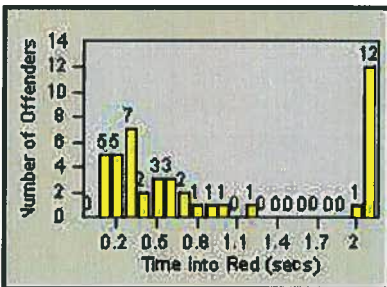

Redflex Redlight Offender Statistics

CONTRACT: Napa

LOCATION: NPA-JEFI-01 Jefferson St and First St

DATE FROM: 01-Sep-2013

DATE TO: 30-Sep-2013

LANE 4

LANE TOTAL

Redflex Redlight Offender Statistics

CONTRACT: Napa

LOCATION: NPA-BRTR-01 Big Ranch Rd and Trancas Ave

DATE FROM: 01-Sep-2013

DATE TO: 30-Sep-2013

LANE 1

LANE 2

LANE 3

Redflex Redlight Offender Statistics

CONTRACT: Napa

LOCATION: NPA-BRTR-01 Big Ranch Rd and Trancas Ave

DATE FROM: 01-Sep-2013

DATE TO: 30-Sep-2013

LANE 4

LANE TOTAL

Redflex Redlight Offender Statistics

CONTRACT: Napa LOCATION: NPA-1212-01 Hwy 29
 DATE FROM: 01-Sep-2013 DATE TO: 30-Sep-2013