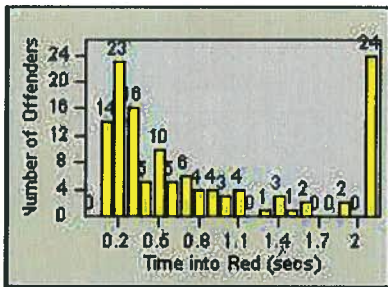

Redflex Redlight Offender Statistics

CONTRACT: Napa

LOCATION: NPA-JEFI-01 Jefferson St and First St

DATE FROM: 01-Sep-2013

DATE TO: 30-Sep-2013

LANE 4

LANE TOTAL

Redflex Redlight Offender Statistics