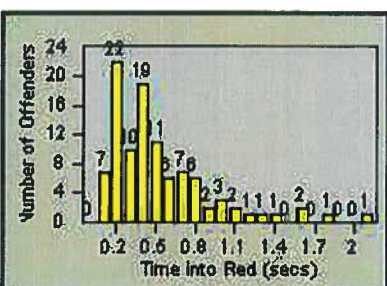

CONTRACT: Napa LOCATION: NPA-SOIM-01 Soscol Ave
 DATE FROM: 01-Sep-2013 DATE TO: 30-Sep-2013

LANE 1

LANE 2

LANE 3

Redflex Redlight Offender Statistics

CONTRACT: Napa LOCATION: NPA-SOIM-01 Soscol Ave
 DATE FROM: 01-Sep-2013 DATE TO: 30-Sep-2013