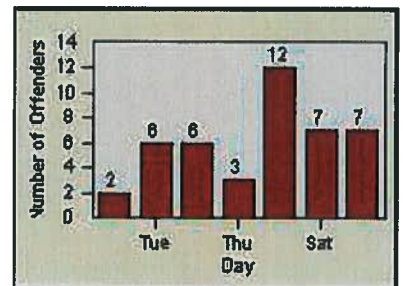

Redflex Redlight Offender Statistics

CONTRACT: Napa

LOCATION: NPA-JEFI-01 Jefferson St and First St

DATE FROM: 01-Sep-2013

DATE TO: 30-Sep-2013

LANE 1

LANE 2

LANE 3

Redflex Redlight Offender Statistics

CONTRACT: Napa

LOCATION: NPA-JEFI-01 Jefferson St and First St

DATE FROM: 01-Sep-2013

DATE TO: 30-Sep-2013

LANE 4

LANE TOTAL

Redflex Redlight Offender Statistics