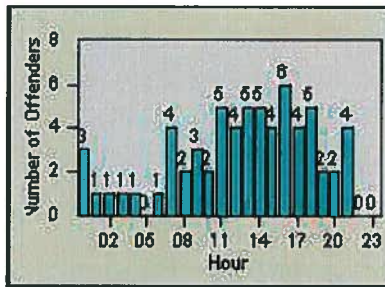

CONTRACT: Napa

LOCATION: NPA-BRTR-01 Big Ranch Rd and Trancas Ave

DATE FROM: 01-Sep-2013

DATE TO: 30-Sep-2013

LANE 4

LANE TOTAL

Redflex Redlight Offender Statistics

CONTRACT: Napa LOCATION: NPA-1212-01 Hwy 29
 DATE FROM: 01-Sep-2013 DATE TO: 30-Sep-2013

LANE 1

LANE 2

LANE 3

Redflex Redlight Offender Statistics

CONTRACT: Napa LOCATION: NPA-1212-01 Hwy 29
 DATE FROM: 01-Sep-2013 DATE TO: 30-Sep-2013

LANE 4

LANE TOTAL

Redflex Redlight Offender Statistics