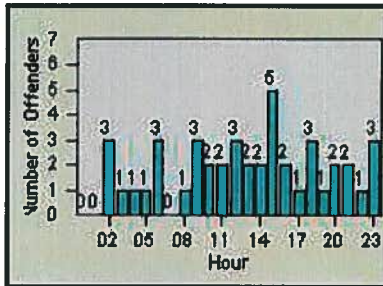

CONTRACT: Napa

LOCATION: NPA-BRTR-01 Big Ranch Rd and Trancas Ave

DATE FROM: 01-Sep-2013

DATE TO: 30-Sep-2013

LANE 4

LANE TOTAL

Redflex Redlight Offender Statistics

CONTRACT: Napa LOCATION: NPA-1212-01 Hwy 29
 DATE FROM: 01-Sep-2013 DATE TO: 30-Sep-2013

LANE 1

LANE 2

LANE 3

Redflex Redlight Offender Statistics

CONTRACT: Napa LOCATION: NPA-1212-01 Hwy 29
 DATE FROM: 01-Sep-2013 DATE TO: 30-Sep-2013

LANE 4

LANE TOTAL

Redflex Redlight Offender Statistics