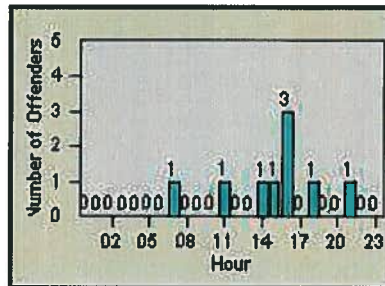

CONTRACT: Napa

LOCATION: NPA-BRTR-01 Big Ranch Rd and Trancas Ave

DATE FROM: 01-Sep-2013

DATE TO: 30-Sep-2013

LANE 1

LANE 2

LANE 3

Redflex Redlight Offender Statistics

CONTRACT: Napa

LOCATION: NPA-BRTR-01 Big Ranch Rd and Trancas Ave

DATE FROM: 01-Sep-2013

DATE TO: 30-Sep-2013

LANE 4

LANE TOTAL

Redflex Redlight Offender Statistics

CONTRACT: Napa LOCATION: NPA-1212-01 Hwy 29
 DATE FROM: 01-Sep-2013 DATE TO: 30-Sep-2013