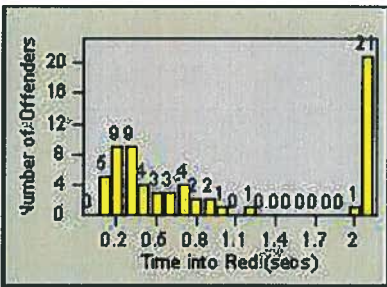

CONTRACT: Napa

LOCATION: NPA-BRTR-01 Big Ranch Rd and Trancas Ave

DATE FROM: 01-Sep-2013

DATE TO: 30-Sep-2013

LANE 4

LANE TOTAL

Redflex Redlight Offender Statistics

CONTRACT: Napa LOCATION: NPA-1212-01 Hwy 29
 DATE FROM: 01-Sep-2013 DATE TO: 30-Sep-2013