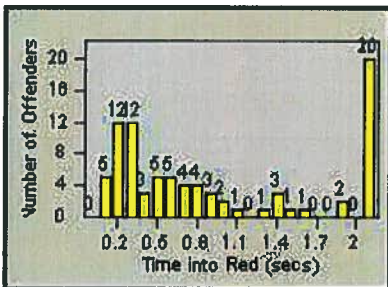

Redflex Redlight Offender Statistics

CONTRACT: Napa

LOCATION: NPA-JEFI-01 Jefferson St and First St

DATE FROM: 01-Sep-2013

DATE TO: 30-Sep-2013

LANE 1

LANE 2

LANE 3

Redflex Redlight Offender Statistics

CONTRACT: Napa

LOCATION: NPA-JEFI-01 Jefferson St and First St

DATE FROM: 01-Sep-2013

DATE TO: 30-Sep-2013

LANE 4

LANE TOTAL

Redflex Redlight Offender Statistics