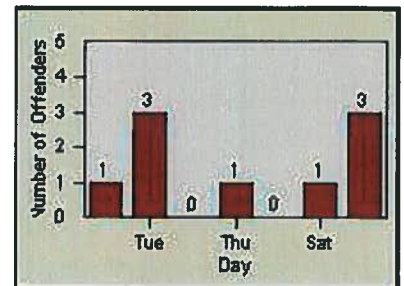

CONTRACT: Napa

LOCATION: NPA-BRTR-01 Big Ranch Rd and Trancas Ave

DATE FROM: 01-Sep-2013

DATE TO: 30-Sep-2013

LANE 1

LANE 2

LANE 3

Redflex Redlight Offender Statistics

CONTRACT: Napa

LOCATION: NPA-BRTR-01 Big Ranch Rd and Trancas Ave

DATE FROM: 01-Sep-2013

DATE TO: 30-Sep-2013

LANE 4

LANE TOTAL

Redflex Redlight Offender Statistics

CONTRACT: Napa LOCATION: NPA-1212-01 Hwy 29
 DATE FROM: 01-Sep-2013 DATE TO: 30-Sep-2013