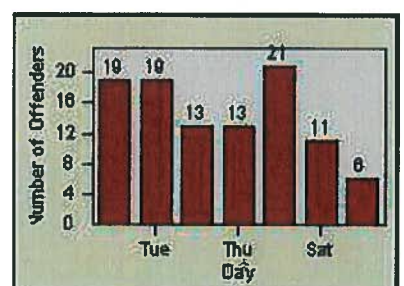

CONTRACT: Napa LOCATION: NPA-SOIM-01 Soscol Ave
 DATE FROM: 01-Sep-2013 DATE TO: 30-Sep-2013

LANE 1

LANE 2

LANE 3

Redflex Redlight Offender Statistics

CONTRACT: Napa LOCATION: NPA-SOIM-01 Soscol Ave
 DATE FROM: 01-Sep-2013 DATE TO: 30-Sep-2013

LANE 4

LANE TOTAL