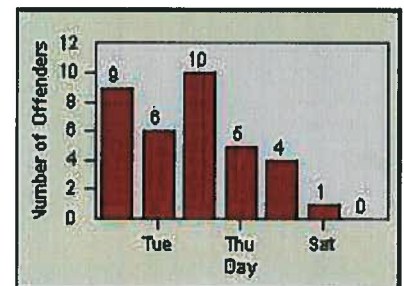

Redflex Redlight Offender Statistics

CONTRACT: Napa   LOCATION: NPA-SOIM-01 Soscol Ave
DATE FROM: 01-Sep-2013   DATE TO: 30-Sep-2013

LANE 1