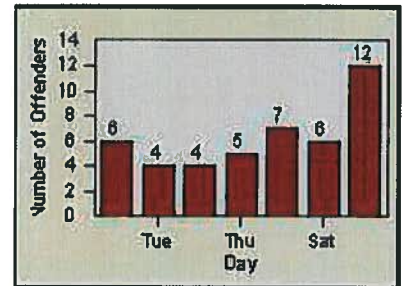

Redflex Redlight Offender Statistics

CONTRACT: Napa LOCATION: NPA-1212-01 Hwy 29
DATE FROM: 01-Sep-2013 DATE TO: 30-Sep-2013

LANE 1