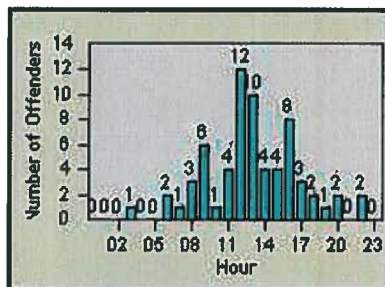

Redflex Redlight Offender Statistics

CONTRACT: Napa   LOCATION: NPA-SOIM-01 Soscol Ave
DATE FROM: 01-Sep-2013   DATE TO: 30-Sep-2013

LANE 2