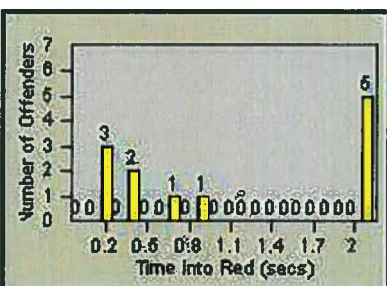

CONTRACT: Napa

LOCATION: NPA-BRTR-01 Big Ranch Rd and Trancas Ave

DATE FROM: 01-Sep-2013

DATE TO: 30-Sep-2013

LANE 1

LANE 2

LANE 3

Redflex Redlight Offender Statistics

CONTRACT: Napa

LOCATION: NPA-BRTR-01 Big Ranch Rd and Trancas Ave

DATE FROM: 01-Sep-2013

DATE TO: 30-Sep-2013

LANE 4

LANE TOTAL

Redflex Redlight Offender Statistics

CONTRACT: Napa LOCATION: NPA-1212-01 Hwy 29
 DATE FROM: 01-Sep-2013 DATE TO: 30-Sep-2013