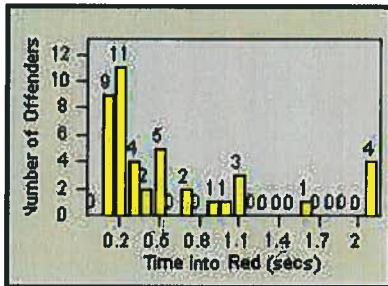

Redflex Redlight Offender Statistics

CONTRACT: Napa

LOCATION: NPA-JEFI-01 Jefferson St and First St

DATE FROM: 01-Sep-2013

DATE TO: 30-Sep-2013

LANE 1

LANE 2

LANE 3

Redflex Redlight Offender Statistics

CONTRACT: Napa

LOCATION: NPA-JEFI-01 Jefferson St and First St

DATE FROM: 01-Sep-2013

DATE TO: 30-Sep-2013

LANE 4

LANE TOTAL

Redflex Redlight Offender Statistics