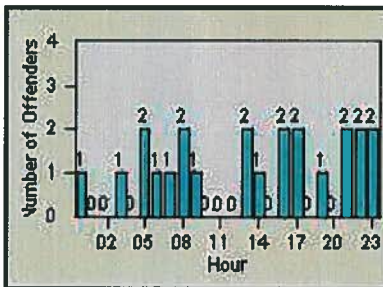

Redflex Redlight Offender Statistics

CONTRACT: Napa LOCATION: NPA-1212-01 Hwy 29
DATE FROM: 01-Sep-2013 DATE TO: 30-Sep-2013

LANE 1

LANE 2

LANE 3