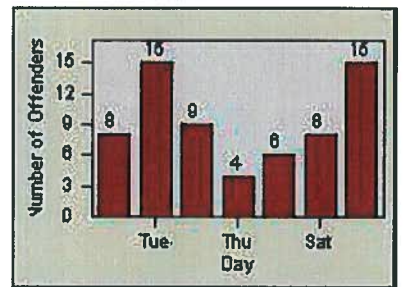

CONTRACT: Napa

LOCATION: NPA-BRTR-01 Big Ranch Rd and Trancas Ave

DATE FROM: 01-Sep-2013

DATE TO: 30-Sep-2013

LANE 4

LANE TOTAL

Redflex Redlight Offender Statistics

CONTRACT: Napa LOCATION: NPA-1212-01 Hwy 29
 DATE FROM: 01-Sep-2013 DATE TO: 30-Sep-2013