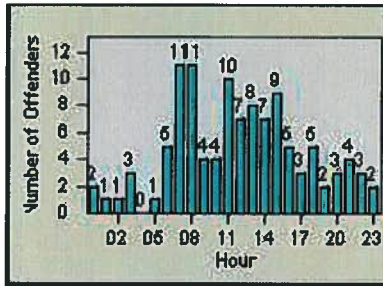

Redflex Redlight Offender Statistics

CONTRACT: Napa   LOCATION: NPA-SOIM-01 Soscol Ave
DATE FROM: 01-Sep-2013   DATE TO: 30-Sep-2013

LANE 4