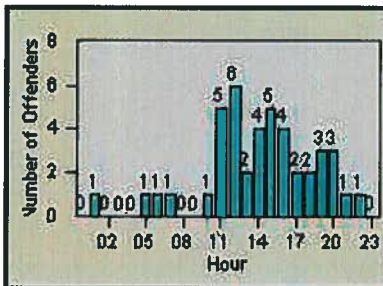

Redflex Redlight Offender Statistics

CONTRACT: Napa

LOCATION: NPA-JEFI-01 Jefferson St and First St

DATE FROM: 01-Sep-2013

DATE TO: 30-Sep-2013

LANE 1

LANE 2

LANE 3

Redflex Redlight Offender Statistics

CONTRACT: Napa

LOCATION: NPA-JEFI-01 Jefferson St and First St

DATE FROM: 01-Sep-2013

DATE TO: 30-Sep-2013

LANE 4

LANE TOTAL

Redflex Redlight Offender Statistics