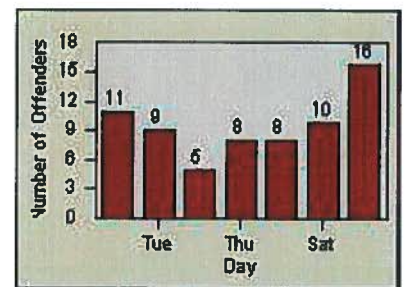

LANE 1

LANE 2

LANE 3

Redflex Redlight Offender Statistics

CONTRACT: Napa LOCATION: NPA-1212-01 Hwy 29
 DATE FROM: 01-Sep-2013 DATE TO: 30-Sep-2013

LANE 4

LANE TOTAL

Redflex Redlight Offender Statistics