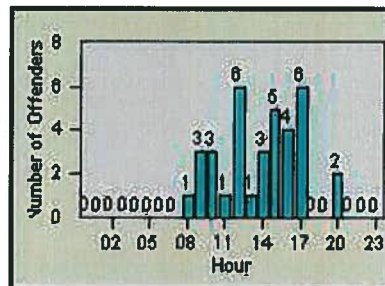

Redflex Redlight Offender Statistics

CONTRACT: Napa   LOCATION: NPA-SOIM-01 Soscol Ave
DATE FROM: 01-Sep-2013   DATE TO: 30-Sep-2013

LANE 1