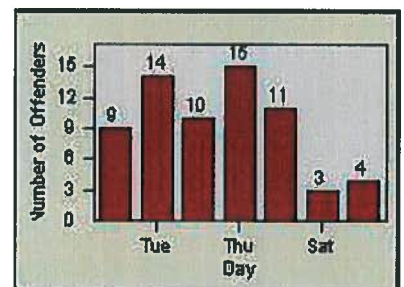

Redflex Redlight Offender Statistics

CONTRACT: Napa   LOCATION: NPA-SOIM-01 Soscol Ave
DATE FROM: 01-Sep-2013   DATE TO: 30-Sep-2013

LANE 2