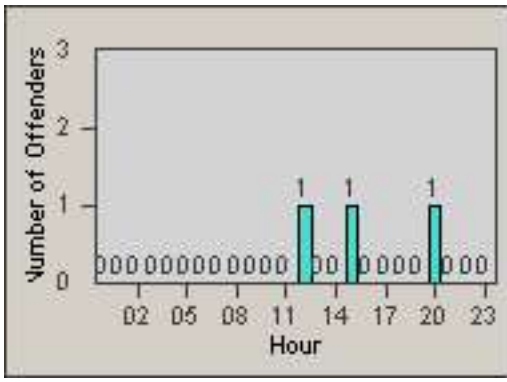

Redflex Redlight Offender Statistics

CONTRACT: Newark, CA

LOCATION: NWK-CHMO-01 Cherry

DATE FROM: 01-Jul-2011

DATE TO: 31-Jul-2011

LANE 1

LANE 2

LANE 3

Redflex Redlight Offender Statistics

CONTRACT: Newark, CA

LOCATION: NWK-CHMO-01 Cherry

DATE FROM: 01-Jul-2011

DATE TO: 31-Jul-2011

LANE 4

LANE 5

LANE TOTAL

Redflex Redlight Offender Statistics

CONTRACT: Newark, CA LOCATION: NWK-CHMO-01 Cherry
DATE FROM: 01-Jul-2011 DATE TO: 31-Jul-2011