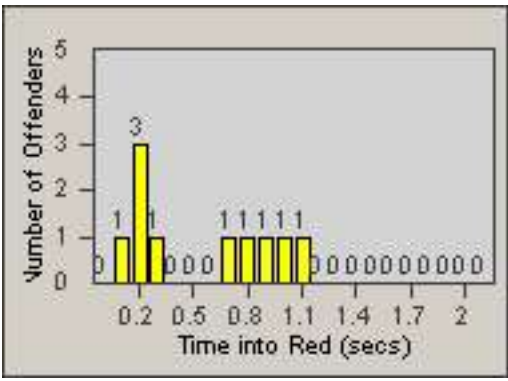

Redflex Redlight Offender Statistics

CONTRACT: Newark, CA

LOCATION: NWK-CHMO-01 Cherry

DATE FROM: 01-Jul-2011

DATE TO: 31-Jul-2011

LANE 4

LANE 5

LANE TOTAL

Redflex Redlight Offender Statistics

CONTRACT: Newark, CA LOCATION: NWK-CHMO-01 Cherry
DATE FROM: 01-Jul-2011 DATE TO: 31-Jul-2011