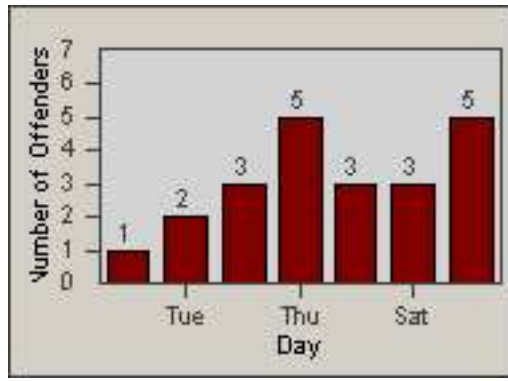

Redflex Redlight Offender Statistics

CONTRACT: Newark, CA

LOCATION: NWK-CHMO-01 Cherry

DATE FROM: 01-Jul-2011

DATE TO: 31-Jul-2011

LANE 1

LANE 2

LANE 3

Redflex Redlight Offender Statistics

CONTRACT: Newark, CA

LOCATION: NWK-CHMO-01 Cherry

DATE FROM: 01-Jul-2011

DATE TO: 31-Jul-2011

LANE 4

LANE 5

LANE TOTAL

Redflex Redlight Offender Statistics

CONTRACT: Newark, CA LOCATION: NWK-CHMO-01 Cherry
DATE FROM: 01-Jul-2011 DATE TO: 31-Jul-2011