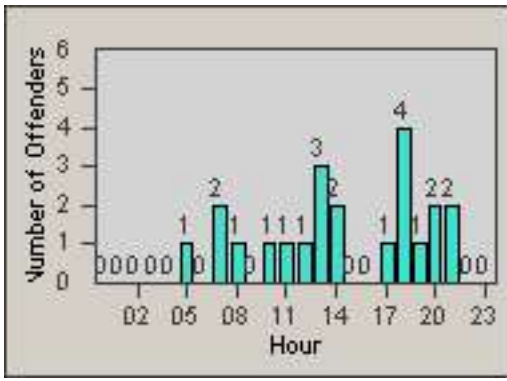

Redflex Redlight Offender Statistics

CONTRACT: Newark, CA

LOCATION: NWK-CHMO-01 Cherry

DATE FROM: 01-Jul-2011

DATE TO: 31-Jul-2011

LANE 1

LANE 2

LANE 3

Redflex Redlight Offender Statistics

CONTRACT: Newark, CA

LOCATION: NWK-CHMO-01 Cherry

DATE FROM: 01-Jul-2011

DATE TO: 31-Jul-2011

LANE 4

LANE 5

LANE TOTAL

Redflex Redlight Offender Statistics

CONTRACT: Newark, CA LOCATION: NWK-CHMO-01 Cherry
DATE FROM: 01-Jul-2011 DATE TO: 31-Jul-2011