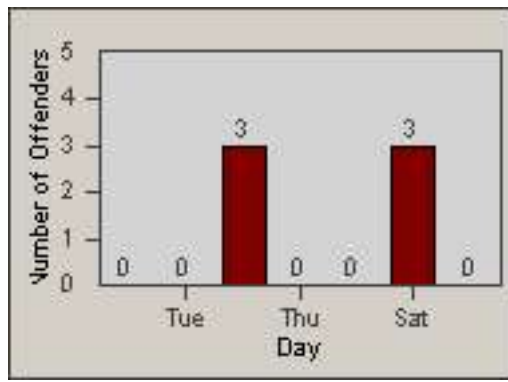

Redflex Redlight Offender Statistics

CONTRACT: Newark, CA

LOCATION: NWK-CHMO-01 Cherry

DATE FROM: 01-Jul-2011

DATE TO: 31-Jul-2011

LANE 1

LANE 2

LANE 3

Redflex Redlight Offender Statistics

CONTRACT: Newark, CA

LOCATION: NWK-CHMO-01 Cherry

DATE FROM: 01-Jul-2011

DATE TO: 31-Jul-2011

LANE 4

LANE 5

LANE TOTAL