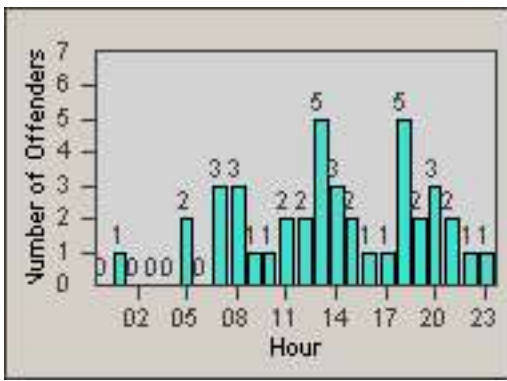

Redflex Redlight Offender Statistics

CONTRACT: Newark, CA

LOCATION: NWK-CHMO-01 Cherry

DATE FROM: 01-Jul-2011

DATE TO: 31-Jul-2011

LANE 4

LANE 5

LANE TOTAL

Redflex Redlight Offender Statistics

CONTRACT: Newark, CA LOCATION: NWK-CHMO-01 Cherry
DATE FROM: 01-Jul-2011 DATE TO: 31-Jul-2011