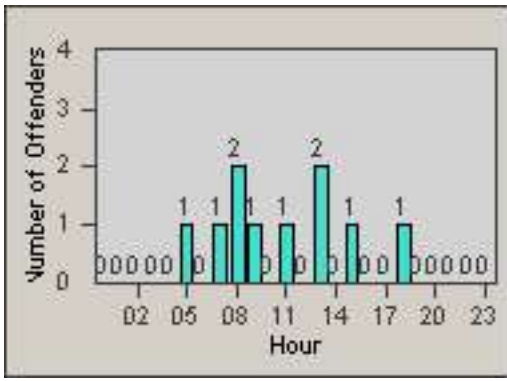

Redflex Redlight Offender Statistics

CONTRACT: Newark, CA

LOCATION: NWK-CHMO-01 Cherry

DATE FROM: 01-Jul-2011

DATE TO: 31-Jul-2011

LANE 4

LANE 5

LANE TOTAL

Redflex Redlight Offender Statistics

CONTRACT: Newark, CA LOCATION: NWK-CHMO-01 Cherry
DATE FROM: 01-Jul-2011 DATE TO: 31-Jul-2011