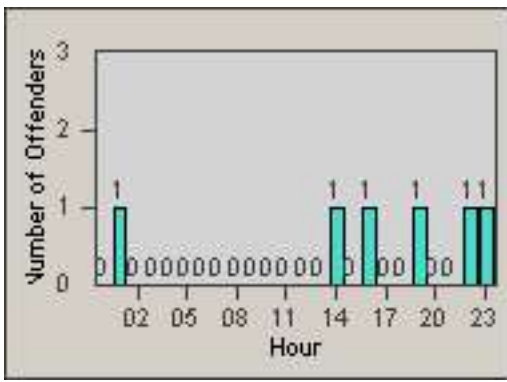

Redflex Redlight Offender Statistics

CONTRACT: Newark, CA

LOCATION: NWK-CHMO-01 Cherry

DATE FROM: 01-Jul-2011

DATE TO: 31-Jul-2011

LANE 1

LANE 2

LANE 3

Redflex Redlight Offender Statistics

CONTRACT: Newark, CA

LOCATION: NWK-CHMO-01 Cherry

DATE FROM: 01-Jul-2011

DATE TO: 31-Jul-2011

LANE 4

LANE 5

LANE TOTAL

Redflex Redlight Offender Statistics

CONTRACT: Newark, CA LOCATION: NWK-CHMO-01 Cherry
DATE FROM: 01-Jul-2011 DATE TO: 31-Jul-2011