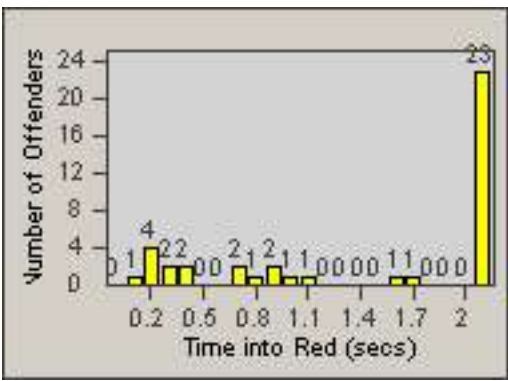

Redflex Redlight Offender Statistics

CONTRACT: Newark, CA

LOCATION: NWK-CHMO-01 Cherry

DATE FROM: 01-Jul-2011

DATE TO: 31-Jul-2011

LANE 4

LANE 5

LANE TOTAL

Redflex Redlight Offender Statistics

CONTRACT: Newark, CA LOCATION: NWK-CHMO-01 Cherry
DATE FROM: 01-Jul-2011 DATE TO: 31-Jul-2011