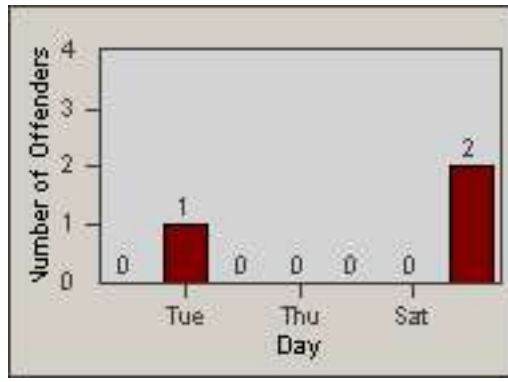

Redflex Redlight Offender Statistics

CONTRACT: Newark, CA

LOCATION: NWK-CHMO-01 Cherry

DATE FROM: 01-Jul-2011

DATE TO: 31-Jul-2011

LANE 1

LANE 2

LANE 3

Redflex Redlight Offender Statistics

CONTRACT: Newark, CA

LOCATION: NWK-CHMO-01 Cherry

DATE FROM: 01-Jul-2011

DATE TO: 31-Jul-2011

LANE 4

LANE 5

LANE TOTAL