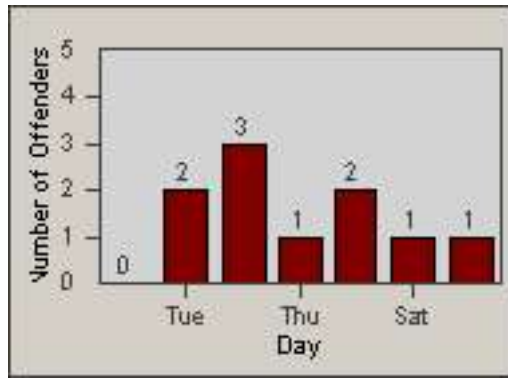

Redflex Redlight Offender Statistics

CONTRACT: Newark, CA

LOCATION: NWK-CHMO-01 Cherry

DATE FROM: 01-Jul-2011

DATE TO: 31-Jul-2011

LANE 4

LANE 5

LANE TOTAL