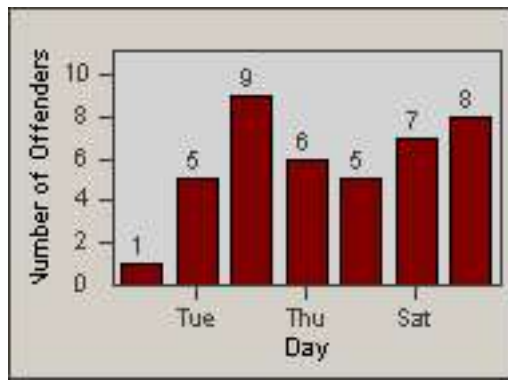

Redflex Redlight Offender Statistics

CONTRACT: Newark, CA

LOCATION: NWK-CHMO-01 Cherry

DATE FROM: 01-Jul-2011

DATE TO: 31-Jul-2011

LANE 4

LANE 5

LANE TOTAL