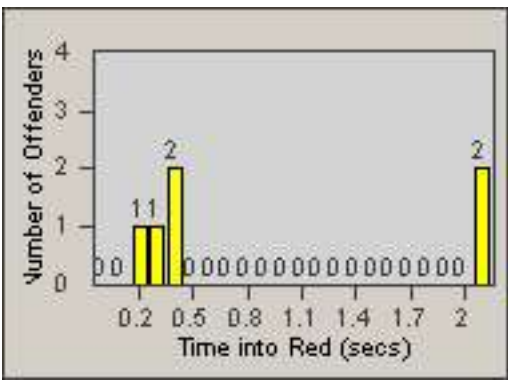

Redflex Redlight Offender Statistics

CONTRACT: Newark, CA

LOCATION: NWK-CHMO-01 Cherry

DATE FROM: 01-Jul-2011

DATE TO: 31-Jul-2011

LANE 1

LANE 2

LANE 3

Redflex Redlight Offender Statistics

CONTRACT: Newark, CA

LOCATION: NWK-CHMO-01 Cherry

DATE FROM: 01-Jul-2011

DATE TO: 31-Jul-2011

LANE 4

LANE 5

LANE TOTAL

Redflex Redlight Offender Statistics

CONTRACT: Newark, CA LOCATION: NWK-CHMO-01 Cherry
DATE FROM: 01-Jul-2011 DATE TO: 31-Jul-2011