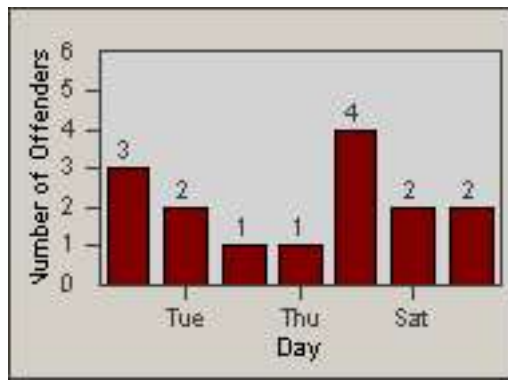

Redflex Redlight Offender Statistics

CONTRACT: Newark, CA
 DATE FROM: 01-Jan-2012

LOCATION: NWK-MOCE-01 Cedar Blvd
 DATE TO: 31-Jan-2012

LANE 1

LANE 2

LANE 3

Redflex Redlight Offender Statistics

CONTRACT: Newark, CA
 DATE FROM: 01-Jan-2012

LOCATION: NWK-MOCE-01 Cedar Blvd
 DATE TO: 31-Jan-2012

LANE 4

LANE 5

LANE TOTAL

Redflex Redlight Offender Statistics

CONTRACT: Newark, CA LOCATION: NWK-MOCE-01 Cedar Blvd
DATE FROM: 01-Jan-2012 DATE TO: 31-Jan-2012