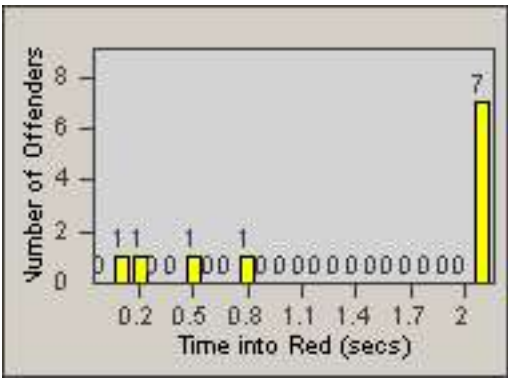

Redflex Redlight Offender Statistics

CONTRACT: Newark, CA
 DATE FROM: 01-Jan-2012

LOCATION: NWK-MOCE-01 Cedar Blvd
 DATE TO: 31-Jan-2012

LANE 1

LANE 2

LANE 3

Redflex Redlight Offender Statistics

CONTRACT: Newark, CA
 DATE FROM: 01-Jan-2012

LOCATION: NWK-MOCE-01 Cedar Blvd
 DATE TO: 31-Jan-2012

LANE 4

LANE 5

LANE TOTAL

Redflex Redlight Offender Statistics

CONTRACT: Newark, CA LOCATION: NWK-MOCE-01 Cedar Blvd
DATE FROM: 01-Jan-2012 DATE TO: 31-Jan-2012