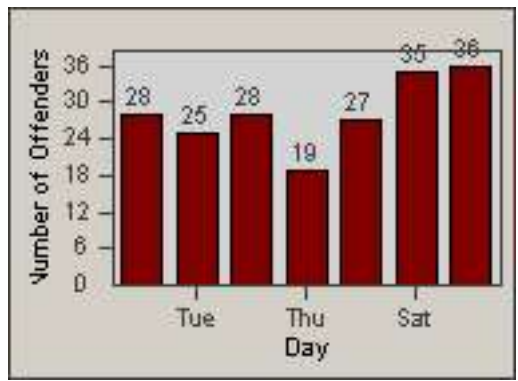

Redflex Redlight Offender Statistics

CONTRACT: Newark, CA
 DATE FROM: 01-Jan-2012

LOCATION: NWK-MOCE-01 Cedar Blvd
 DATE TO: 31-Jan-2012

LANE 1

LANE 2

LANE 3

Redflex Redlight Offender Statistics

CONTRACT: Newark, CA
 DATE FROM: 01-Jan-2012

LOCATION: NWK-MOCE-01 Cedar Blvd
 DATE TO: 31-Jan-2012

LANE 4

LANE 5

LANE TOTAL

Redflex Redlight Offender Statistics

CONTRACT: Newark, CA LOCATION: NWK-MOCE-01 Cedar Blvd
DATE FROM: 01-Jan-2012 DATE TO: 31-Jan-2012