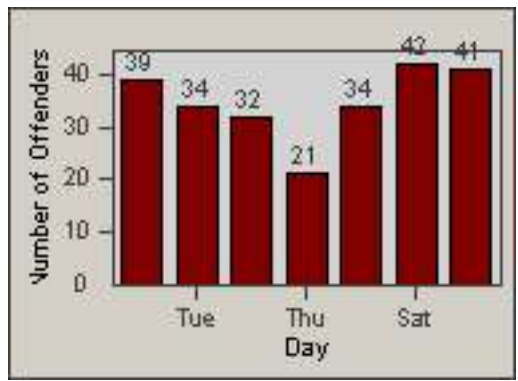

LOCATION: NWK-MOCE-01 Cedar Blvd
 DATE TO: 31-Jan-2012

LANE 4

LANE 5

LANE TOTAL

Redflex Redlight Offender Statistics

CONTRACT: Newark, CA LOCATION: NWK-MOCE-01 Cedar Blvd
DATE FROM: 01-Jan-2012 DATE TO: 31-Jan-2012