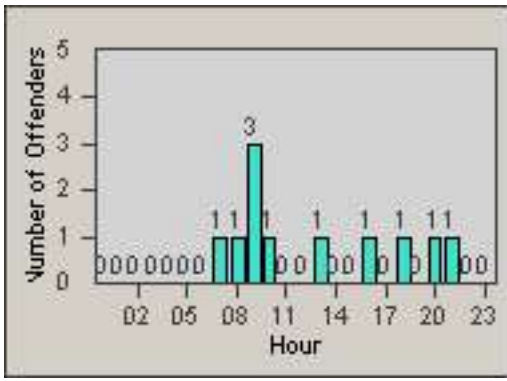

Redflex Redlight Offender Statistics

CONTRACT: Newark, CA
 DATE FROM: 01-Jan-2012

LOCATION: NWK-MOCE-01 Cedar Blvd
 DATE TO: 31-Jan-2012

LANE 1

LANE 2

LANE 3

Redflex Redlight Offender Statistics

CONTRACT: Newark, CA
 DATE FROM: 01-Jan-2012

LOCATION: NWK-MOCE-01 Cedar Blvd
 DATE TO: 31-Jan-2012

LANE 4

LANE 5

LANE TOTAL

Redflex Redlight Offender Statistics

CONTRACT: Newark, CA LOCATION: NWK-MOCE-01 Cedar Blvd
DATE FROM: 01-Jan-2012 DATE TO: 31-Jan-2012