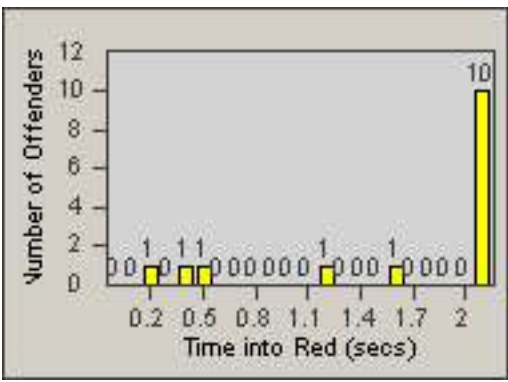

Redflex Redlight Offender Statistics

CONTRACT: Newark, CA
 DATE FROM: 01-Jan-2012

LOCATION: NWK-MOCE-01 Cedar Blvd
 DATE TO: 31-Jan-2012

LANE 1

LANE 2

LANE 3

Redflex Redlight Offender Statistics

CONTRACT: Newark, CA
 DATE FROM: 01-Jan-2012

LOCATION: NWK-MOCE-01 Cedar Blvd
 DATE TO: 31-Jan-2012

LANE 4

LANE 5

LANE TOTAL

Redflex Redlight Offender Statistics

CONTRACT: Newark, CA LOCATION: NWK-MOCE-01 Cedar Blvd
DATE FROM: 01-Jan-2012 DATE TO: 31-Jan-2012