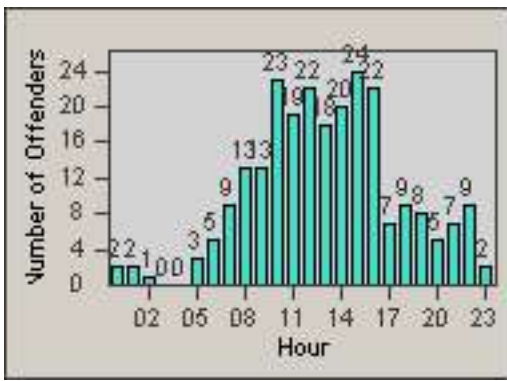

LOCATION: NWK-MOCE-01 Cedar Blvd
 DATE TO: 31-Jan-2012

LANE 4

LANE 5

LANE TOTAL

Redflex Redlight Offender Statistics

CONTRACT: Newark, CA LOCATION: NWK-MOCE-01 Cedar Blvd
DATE FROM: 01-Jan-2012 DATE TO: 31-Jan-2012