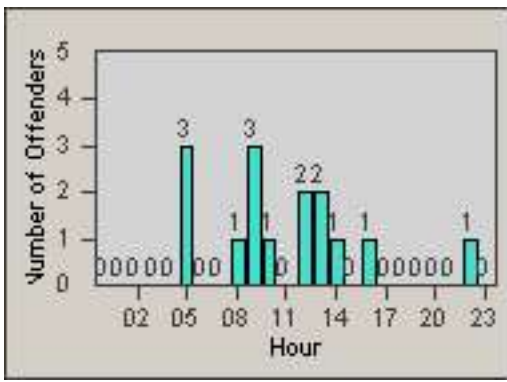

Redflex Redlight Offender Statistics

CONTRACT: Newark, CA
 DATE FROM: 01-Jan-2012

LOCATION: NWK-MOCE-01 Cedar Blvd
 DATE TO: 31-Jan-2012

LANE 1

LANE 2

LANE 3

Redflex Redlight Offender Statistics

CONTRACT: Newark, CA
 DATE FROM: 01-Jan-2012

LOCATION: NWK-MOCE-01 Cedar Blvd
 DATE TO: 31-Jan-2012

LANE 4

LANE 5

LANE TOTAL

Redflex Redlight Offender Statistics

CONTRACT: Newark, CA LOCATION: NWK-MOCE-01 Cedar Blvd
DATE FROM: 01-Jan-2012 DATE TO: 31-Jan-2012