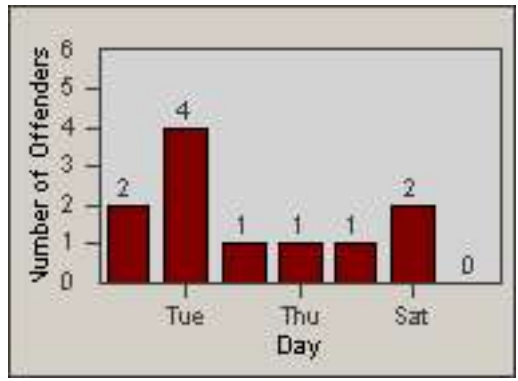

Redflex Redlight Offender Statistics

CONTRACT: Newark, CA
 DATE FROM: 01-Jan-2012

LOCATION: NWK-MOCE-01 Cedar Blvd
 DATE TO: 31-Jan-2012

LANE 1

LANE 2

LANE 3

Redflex Redlight Offender Statistics

CONTRACT: Newark, CA
 DATE FROM: 01-Jan-2012

LOCATION: NWK-MOCE-01 Cedar Blvd
 DATE TO: 31-Jan-2012

LANE 4

LANE 5

LANE TOTAL

Redflex Redlight Offender Statistics

CONTRACT: Newark, CA LOCATION: NWK-MOCE-01 Cedar Blvd
DATE FROM: 01-Jan-2012 DATE TO: 31-Jan-2012