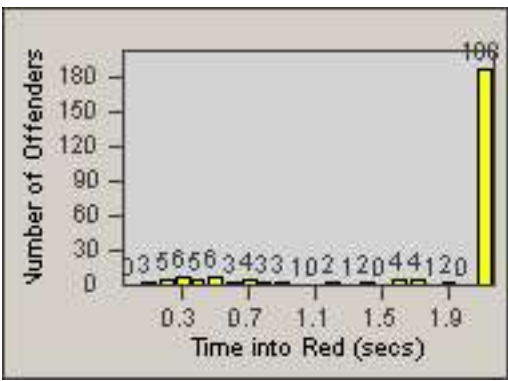

LOCATION: NWK-MOCE-01 Cedar Blvd
 DATE TO: 31-Jan-2012

LANE 4

LANE 5

LANE TOTAL

Redflex Redlight Offender Statistics

CONTRACT: Newark, CA LOCATION: NWK-MOCE-01 Cedar Blvd
DATE FROM: 01-Jan-2012 DATE TO: 31-Jan-2012