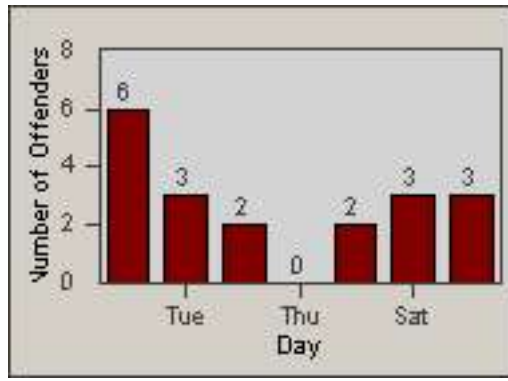

Redflex Redlight Offender Statistics

CONTRACT: Newark, CA
 DATE FROM: 01-Jan-2012

LOCATION: NWK-MOCE-01 Cedar Blvd
 DATE TO: 31-Jan-2012

LANE 1

LANE 2

LANE 3

Redflex Redlight Offender Statistics

CONTRACT: Newark, CA
 DATE FROM: 01-Jan-2012

LOCATION: NWK-MOCE-01 Cedar Blvd
 DATE TO: 31-Jan-2012

LANE 4

LANE 5

LANE TOTAL

Redflex Redlight Offender Statistics

CONTRACT: Newark, CA LOCATION: NWK-MOCE-01 Cedar Blvd
DATE FROM: 01-Jan-2012 DATE TO: 31-Jan-2012