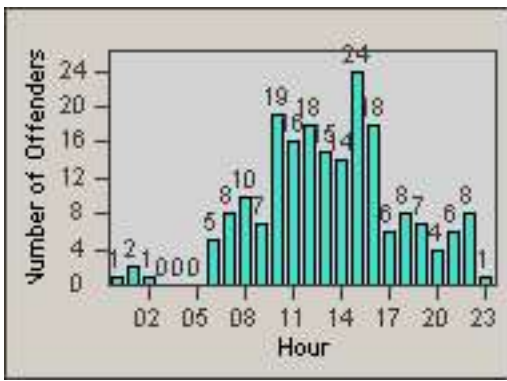

Redflex Redlight Offender Statistics

CONTRACT: Newark, CA
 DATE FROM: 01-Jan-2012

LOCATION: NWK-MOCE-01 Cedar Blvd
 DATE TO: 31-Jan-2012

LANE 1

LANE 2

LANE 3

Redflex Redlight Offender Statistics

CONTRACT: Newark, CA
 DATE FROM: 01-Jan-2012

LOCATION: NWK-MOCE-01 Cedar Blvd
 DATE TO: 31-Jan-2012

LANE 4

LANE 5

LANE TOTAL

Redflex Redlight Offender Statistics

CONTRACT: Newark, CA LOCATION: NWK-MOCE-01 Cedar Blvd
DATE FROM: 01-Jan-2012 DATE TO: 31-Jan-2012