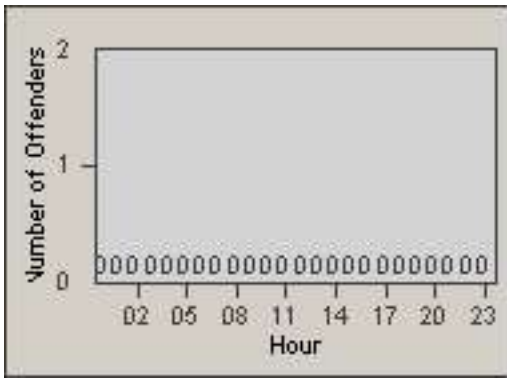

Redflex Redlight Offender Statistics

CONTRACT: Newark, CA
 DATE FROM: 01-Jan-2012

LOCATION: NWK-MOCE-01 Cedar Blvd
 DATE TO: 31-Jan-2012

LANE 1

LANE 2

LANE 3

Redflex Redlight Offender Statistics

CONTRACT: Newark, CA
 DATE FROM: 01-Jan-2012

LOCATION: NWK-MOCE-01 Cedar Blvd
 DATE TO: 31-Jan-2012

LANE 4

LANE 5

LANE TOTAL

Redflex Redlight Offender Statistics

CONTRACT: Newark, CA LOCATION: NWK-MOCE-01 Cedar Blvd
DATE FROM: 01-Jan-2012 DATE TO: 31-Jan-2012