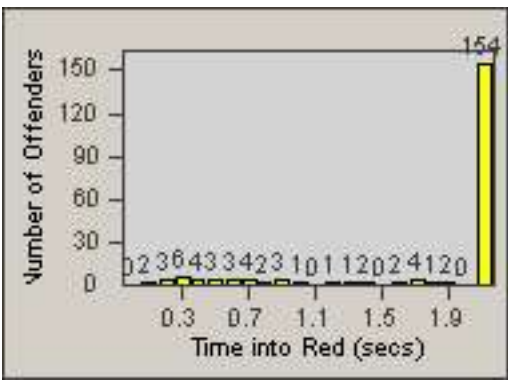

Redflex Redlight Offender Statistics

CONTRACT: Newark, CA
 DATE FROM: 01-Jan-2012

LOCATION: NWK-MOCE-01 Cedar Blvd
 DATE TO: 31-Jan-2012

LANE 1

LANE 2

LANE 3

Redflex Redlight Offender Statistics

CONTRACT: Newark, CA
 DATE FROM: 01-Jan-2012

LOCATION: NWK-MOCE-01 Cedar Blvd
 DATE TO: 31-Jan-2012

LANE 4

LANE 5

LANE TOTAL

Redflex Redlight Offender Statistics

CONTRACT: Newark, CA LOCATION: NWK-MOCE-01 Cedar Blvd
DATE FROM: 01-Jan-2012 DATE TO: 31-Jan-2012