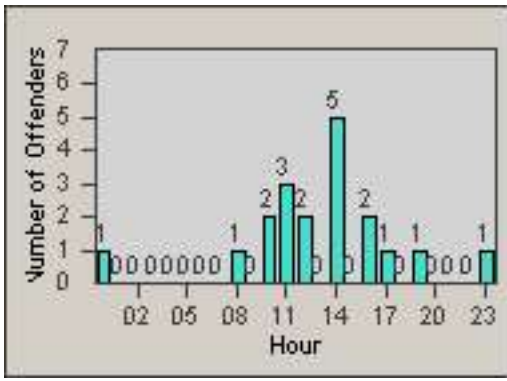

Redflex Redlight Offender Statistics

CONTRACT: Newark, CA
 DATE FROM: 01-Jan-2012

LOCATION: NWK-MOCE-01 Cedar Blvd
 DATE TO: 31-Jan-2012

LANE 1

LANE 2

LANE 3

Redflex Redlight Offender Statistics

CONTRACT: Newark, CA
 DATE FROM: 01-Jan-2012

LOCATION: NWK-MOCE-01 Cedar Blvd
 DATE TO: 31-Jan-2012

LANE 4

LANE 5

LANE TOTAL

Redflex Redlight Offender Statistics

CONTRACT: Newark, CA LOCATION: NWK-MOCE-01 Cedar Blvd
DATE FROM: 01-Jan-2012 DATE TO: 31-Jan-2012