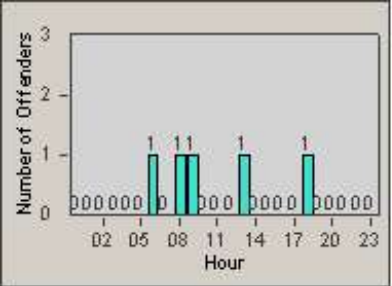

Redflex Redlight Offender Statistics

CONTRACT: Newark, CA
 DATE FROM: 1/Jul/2007

LOCATION: NWK-MOCE-01 Cedar Blvd
 DATE TO: 31/Jul/2007

LANE 1

LANE 2

LANE 3

Redflex Redlight Offender Statistics

CONTRACT: Newark, CA
 DATE FROM: 1/Jul/2007

LOCATION: NWK-MOCE-01 Cedar Blvd
 DATE TO: 31/Jul/2007

LANE 4

LANE 5

Redflex Redlight Offender Statistics

CONTRACT: Newark, CA
 DATE FROM: 1/Jul/2007

LOCATION: NWK-MOCE-01 Cedar Blvd
 DATE TO: 31/Jul/2007

LANE TOTAL