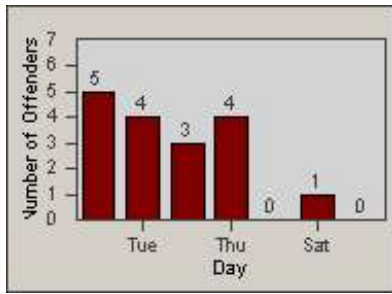

Redflex Redlight Offender Statistics

CONTRACT: Newark, CA
 DATE FROM: 1/Jul/2007

LOCATION: NWK-MOCE-01 Cedar Blvd
 DATE TO: 31/Jul/2007

LANE 1

LANE 2

LANE 3

Redflex Redlight Offender Statistics

CONTRACT: Newark, CA
 DATE FROM: 1/Jul/2007

LOCATION: NWK-MOCE-01 Cedar Blvd
 DATE TO: 31/Jul/2007

LANE 4

LANE 5

Redflex Redlight Offender Statistics

CONTRACT: Newark, CA
 DATE FROM: 1/Jul/2007

LOCATION: NWK-MOCE-01 Cedar Blvd
 DATE TO: 31/Jul/2007

LANE TOTAL