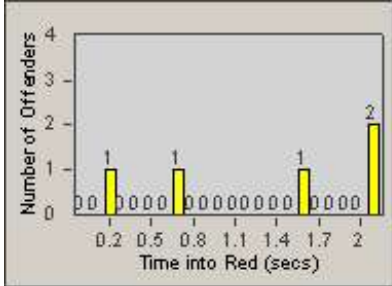

Redflex Redlight Offender Statistics

CONTRACT: Newark, CA
 DATE FROM: 1/Jul/2007

LOCATION: NWK-MOCE-01 Cedar Blvd
 DATE TO: 31/Jul/2007

LANE 1

LANE 2

LANE 3

Redflex Redlight Offender Statistics

CONTRACT: Newark, CA
 DATE FROM: 1/Jul/2007

LOCATION: NWK-MOCE-01 Cedar Blvd
 DATE TO: 31/Jul/2007

LANE 4

LANE 5

Redflex Redlight Offender Statistics

CONTRACT: Newark, CA
 DATE FROM: 1/Jul/2007

LOCATION: NWK-MOCE-01 Cedar Blvd
 DATE TO: 31/Jul/2007

LANE TOTAL