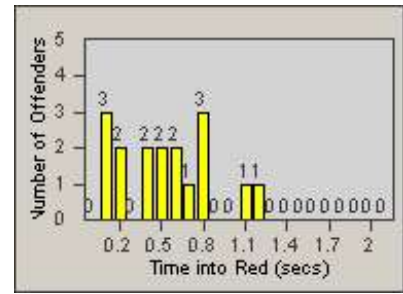

Redflex Redlight Offender Statistics

CONTRACT: Newark, CA
 DATE FROM: 1/Jul/2007

LOCATION: NWK-MOCE-01 Cedar Blvd
 DATE TO: 31/Jul/2007

LANE 1

LANE 2

LANE 3

Redflex Redlight Offender Statistics

CONTRACT: Newark, CA
 DATE FROM: 1/Jul/2007

LOCATION: NWK-MOCE-01 Cedar Blvd
 DATE TO: 31/Jul/2007

LANE 4

LANE 5

Redflex Redlight Offender Statistics

CONTRACT: Newark, CA
 DATE FROM: 1/Jul/2007

LOCATION: NWK-MOCE-01 Cedar Blvd
 DATE TO: 31/Jul/2007

LANE TOTAL