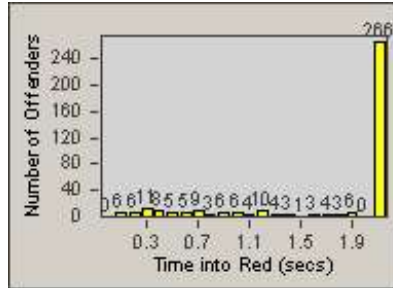

Redflex Redlight Offender Statistics

CONTRACT: Newark, CA
 DATE FROM: 1/Jul/2007

LOCATION: NWK-MOCE-01 Cedar Blvd
 DATE TO: 31/Jul/2007

LANE 1

LANE 2

LANE 3

Redflex Redlight Offender Statistics

CONTRACT: Newark, CA
 DATE FROM: 1/Jul/2007

LOCATION: NWK-MOCE-01 Cedar Blvd
 DATE TO: 31/Jul/2007

LANE 4

LANE 5

Redflex Redlight Offender Statistics

CONTRACT: Newark, CA
 DATE FROM: 1/Jul/2007

LOCATION: NWK-MOCE-01 Cedar Blvd
 DATE TO: 31/Jul/2007

LANE TOTAL