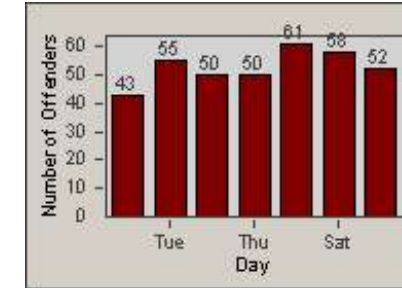

LOCATION: NWK-MOCE-01 Cedar Blvd
 DATE TO: 31/Jul/2007

LANE 4

LANE 5

Redflex Redlight Offender Statistics

CONTRACT: Newark, CA
 DATE FROM: 1/Jul/2007

LOCATION: NWK-MOCE-01 Cedar Blvd
 DATE TO: 31/Jul/2007

LANE TOTAL