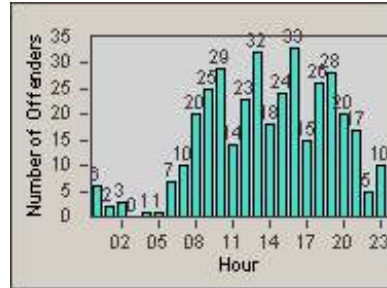

LOCATION: NWK-MOCE-01 Cedar Blvd
 DATE TO: 31/Jul/2007

LANE 4

LANE 5

Redflex Redlight Offender Statistics

CONTRACT: Newark, CA
 DATE FROM: 1/Jul/2007

LOCATION: NWK-MOCE-01 Cedar Blvd
 DATE TO: 31/Jul/2007

LANE TOTAL