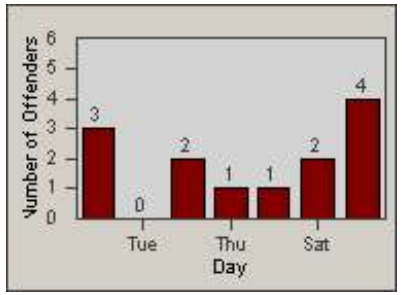

Redflex Redlight Offender Statistics

CONTRACT: Newark, CA
 DATE FROM: 1/Jul/2007

LOCATION: NWK-MOCE-01 Cedar Blvd
 DATE TO: 31/Jul/2007

LANE 1

LANE 2

LANE 3

Redflex Redlight Offender Statistics

CONTRACT: Newark, CA
 DATE FROM: 1/Jul/2007

LOCATION: NWK-MOCE-01 Cedar Blvd
 DATE TO: 31/Jul/2007

LANE 4

LANE 5

Redflex Redlight Offender Statistics

CONTRACT: Newark, CA
 DATE FROM: 1/Jul/2007

LOCATION: NWK-MOCE-01 Cedar Blvd
 DATE TO: 31/Jul/2007

LANE TOTAL