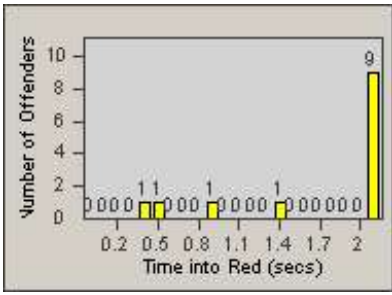

Redflex Redlight Offender Statistics

CONTRACT: Newark, CA
 DATE FROM: 1/Jul/2007

LOCATION: NWK-MOCE-01 Cedar Blvd
 DATE TO: 31/Jul/2007

LANE 1

LANE 2

LANE 3

Redflex Redlight Offender Statistics

CONTRACT: Newark, CA
 DATE FROM: 1/Jul/2007

LOCATION: NWK-MOCE-01 Cedar Blvd
 DATE TO: 31/Jul/2007

LANE 4

LANE 5

Redflex Redlight Offender Statistics

CONTRACT: Newark, CA
 DATE FROM: 1/Jul/2007

LOCATION: NWK-MOCE-01 Cedar Blvd
 DATE TO: 31/Jul/2007

LANE TOTAL