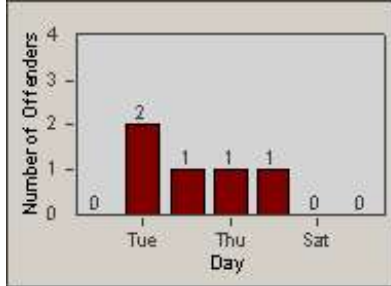

Redflex Redlight Offender Statistics

CONTRACT: Newark, CA
 DATE FROM: 1/Jul/2007

LOCATION: NWK-MOCE-01 Cedar Blvd
 DATE TO: 31/Jul/2007

LANE 1

LANE 2

LANE 3

Redflex Redlight Offender Statistics

CONTRACT: Newark, CA
 DATE FROM: 1/Jul/2007

LOCATION: NWK-MOCE-01 Cedar Blvd
 DATE TO: 31/Jul/2007

LANE 4

LANE 5

Redflex Redlight Offender Statistics

CONTRACT: Newark, CA
 DATE FROM: 1/Jul/2007

LOCATION: NWK-MOCE-01 Cedar Blvd
 DATE TO: 31/Jul/2007

LANE TOTAL