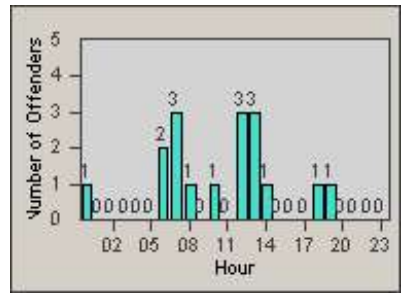

Redflex Redlight Offender Statistics

CONTRACT: Newark, CA
 DATE FROM: 1/Jul/2007

LOCATION: NWK-MOCE-01 Cedar Blvd
 DATE TO: 31/Jul/2007

LANE 1

LANE 2

LANE 3

Redflex Redlight Offender Statistics

CONTRACT: Newark, CA
 DATE FROM: 1/Jul/2007

LOCATION: NWK-MOCE-01 Cedar Blvd
 DATE TO: 31/Jul/2007

LANE 4

LANE 5

Redflex Redlight Offender Statistics

CONTRACT: Newark, CA
 DATE FROM: 1/Jul/2007

LOCATION: NWK-MOCE-01 Cedar Blvd
 DATE TO: 31/Jul/2007

LANE TOTAL