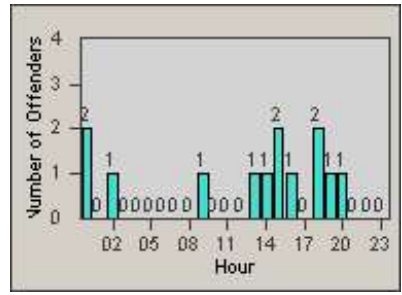

Redflex Redlight Offender Statistics

CONTRACT: Newark, CA
 DATE FROM: 1/Jul/2007

LOCATION: NWK-MOCE-01 Cedar Blvd
 DATE TO: 31/Jul/2007

LANE 1

LANE 2

LANE 3

Redflex Redlight Offender Statistics

CONTRACT: Newark, CA
 DATE FROM: 1/Jul/2007

LOCATION: NWK-MOCE-01 Cedar Blvd
 DATE TO: 31/Jul/2007

LANE 4

LANE 5

Redflex Redlight Offender Statistics

CONTRACT: Newark, CA
 DATE FROM: 1/Jul/2007

LOCATION: NWK-MOCE-01 Cedar Blvd
 DATE TO: 31/Jul/2007

LANE TOTAL