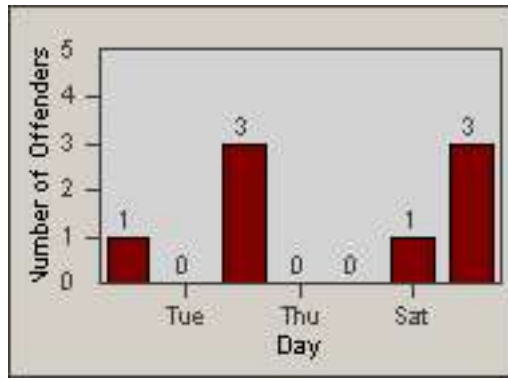

Redflex Redlight Offender Statistics

CONTRACT: Newark, CA

LOCATION: NWK-NEJA-03 Newark Blvd and Jarvis Ave

DATE FROM: 01-Jul-2011

DATE TO: 31-Jul-2011

LANE 1

LANE 2

LANE 3