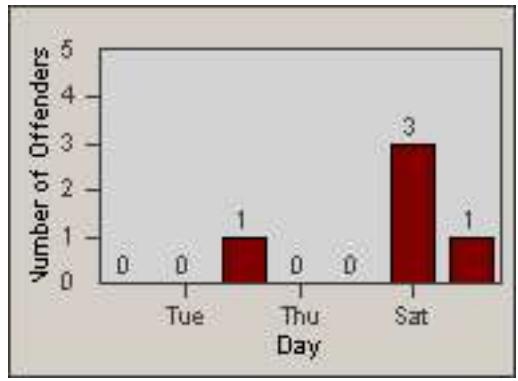

Redflex Redlight Offender Statistics

CONTRACT: Newark, CA
DATE FROM: 01-Jul-2011

LOCATION: NWK-NEJA-03 Newark Blvd and Jarvis Ave
DATE TO: 31-Jul-2011

LANE 4