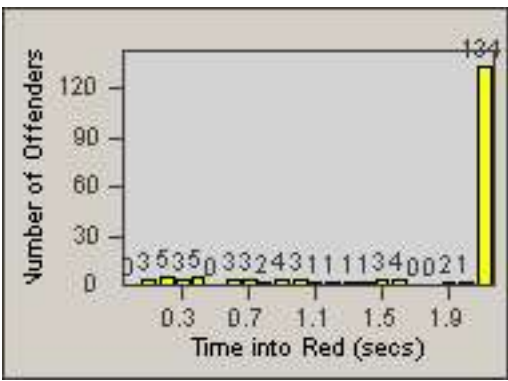

Redflex Redlight Offender Statistics

CONTRACT: Newark, CA
DATE FROM: 01-Jul-2011

LOCATION: NWK-NEJA-03 Newark Blvd and Jarvis Ave
DATE TO: 31-Jul-2011

LANE 4

LANE 5

LANE TOTAL