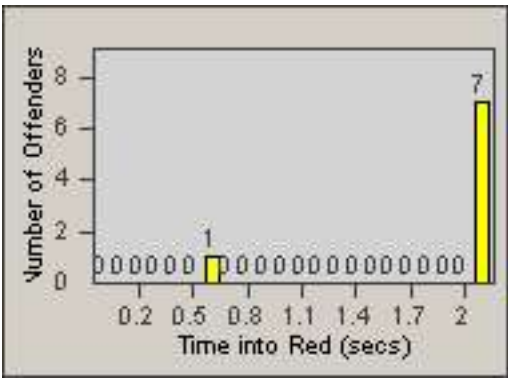

Redflex Redlight Offender Statistics

CONTRACT: Newark, CA

LOCATION: NWK-NEJA-03 Newark Blvd and Jarvis Ave

DATE FROM: 01-Jul-2011

DATE TO: 31-Jul-2011

LANE 1

LANE 2

LANE 3