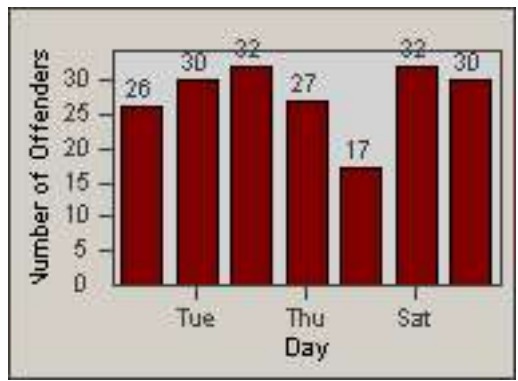

Redflex Redlight Offender Statistics

CONTRACT: Newark, CA
DATE FROM: 01-Jul-2011

LOCATION: NWK-NEJA-03 Newark Blvd and Jarvis Ave
DATE TO: 31-Jul-2011

LANE 4

LANE 5

LANE TOTAL