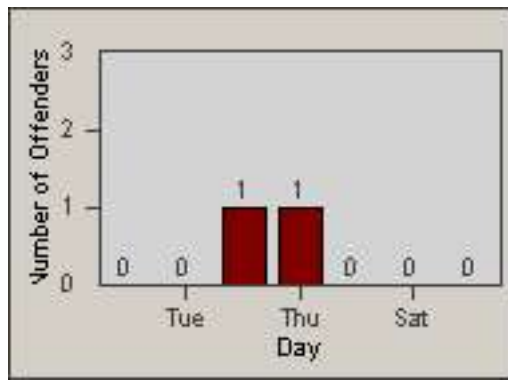

Redflex Redlight Offender Statistics

CONTRACT: Newark, CA

LOCATION: NWK-NEJA-03 Newark Blvd and Jarvis Ave

DATE FROM: 01-Jul-2011

DATE TO: 31-Jul-2011

LANE 1

LANE 2

LANE 3