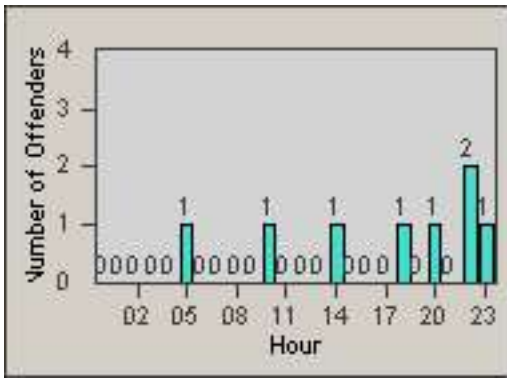

Redflex Redlight Offender Statistics

CONTRACT: Newark, CA

LOCATION: NWK-NEJA-03 Newark Blvd and Jarvis Ave

DATE FROM: 01-Jul-2011

DATE TO: 31-Jul-2011

LANE 1

LANE 2

LANE 3