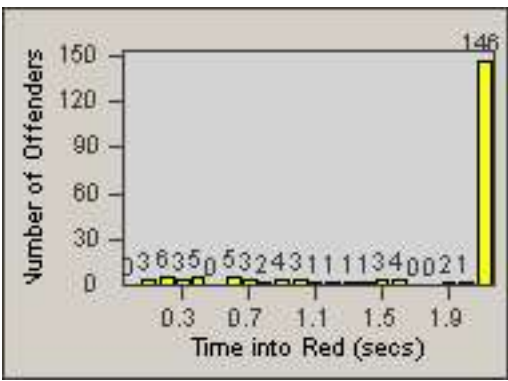

Redflex Redlight Offender Statistics

CONTRACT: Newark, CA
DATE FROM: 01-Jul-2011

LOCATION: NWK-NEJA-03 Newark Blvd and Jarvis Ave
DATE TO: 31-Jul-2011

LANE 4

LANE 5

LANE TOTAL