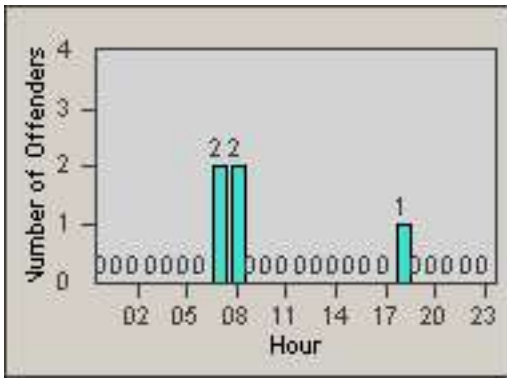

Redflex Redlight Offender Statistics

CONTRACT: Newark, CA
DATE FROM: 01-Jul-2011

LOCATION: NWK-NEJA-03 Newark Blvd and Jarvis Ave
DATE TO: 31-Jul-2011

LANE 4