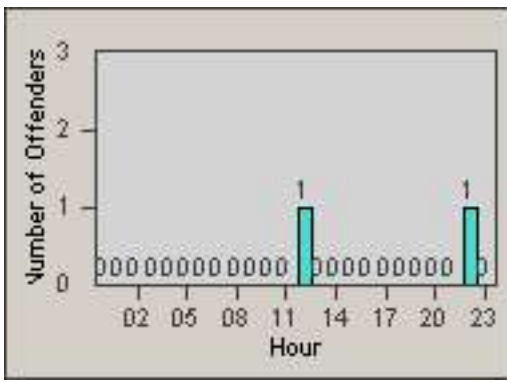

Redflex Redlight Offender Statistics

CONTRACT: Newark, CA

LOCATION: NWK-NEJA-03 Newark Blvd and Jarvis Ave

DATE FROM: 01-Jul-2011

DATE TO: 31-Jul-2011

LANE 1

LANE 2

LANE 3