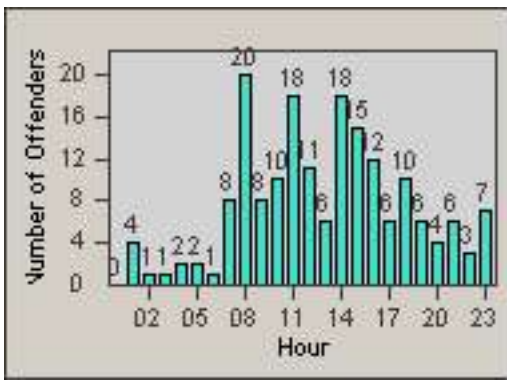

Redflex Redlight Offender Statistics

CONTRACT: Newark, CA
DATE FROM: 01-Jul-2011

LOCATION: NWK-NEJA-03 Newark Blvd and Jarvis Ave
DATE TO: 31-Jul-2011

LANE 4

LANE 5

LANE TOTAL