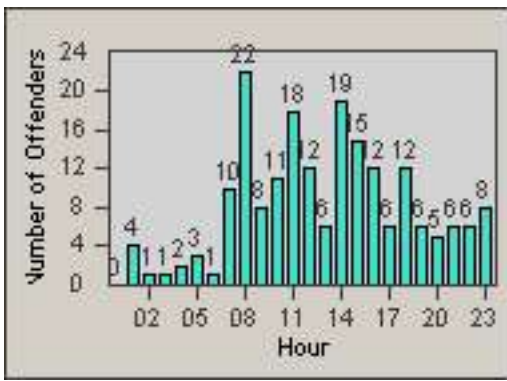

Redflex Redlight Offender Statistics

CONTRACT: Newark, CA
DATE FROM: 01-Jul-2011

LOCATION: NWK-NEJA-03 Newark Blvd and Jarvis Ave
DATE TO: 31-Jul-2011

LANE 4

LANE 5

LANE TOTAL