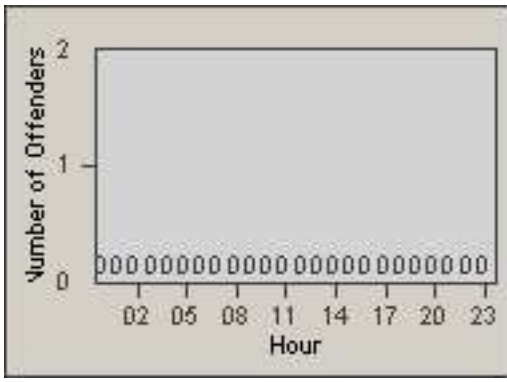

Redflex Redlight Offender Statistics

CONTRACT: Newark, CA

LOCATION: NWK-NEJA-03 Newark Blvd and Jarvis Ave

DATE FROM: 01-Jul-2011

DATE TO: 31-Jul-2011

LANE 1