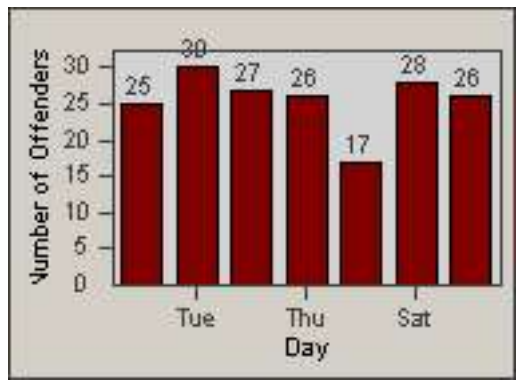

Redflex Redlight Offender Statistics

CONTRACT: Newark, CA
DATE FROM: 01-Jul-2011

LOCATION: NWK-NEJA-03 Newark Blvd and Jarvis Ave
DATE TO: 31-Jul-2011

LANE 4

LANE 5

LANE TOTAL