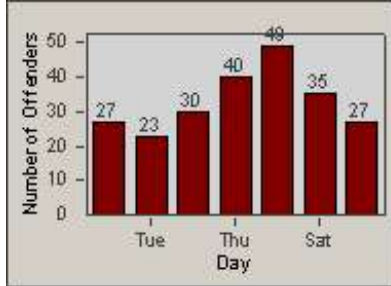

Redflex Redlight Offender Statistics

CONTRACT: Newark, CA
DATE FROM: 1/Jul/2010

LOCATION: NWK-NEJA-03 Newark Blvd and Jarvis Ave
DATE TO: 31/Jul/2010