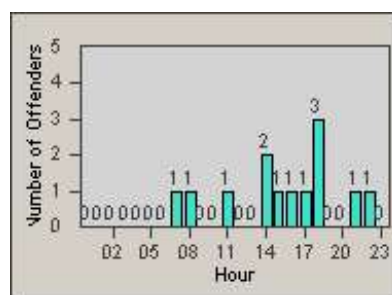

Redflex Redlight Offender Statistics

CONTRACT: Newark, CA
 DATE FROM: 1/Jul/2010

LOCATION: NWK-NEJA-03 Newark Blvd and Jarvis Ave
 DATE TO: 31/Jul/2010

LANE 1

LANE 2

LANE 3

Redflex Redlight Offender Statistics

CONTRACT: Newark, CA
 DATE FROM: 1/Jul/2010

LOCATION: NWK-NEJA-03 Newark Blvd and Jarvis Ave
 DATE TO: 31/Jul/2010

LANE 4

LANE 5

Redflex Redlight Offender Statistics

CONTRACT: Newark, CA
 DATE FROM: 1/Jul/2010