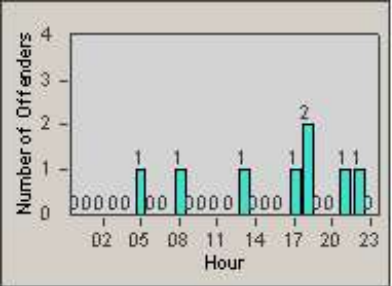

Redflex Redlight Offender Statistics

CONTRACT: Newark, CA
 DATE FROM: 1/Jul/2010

LOCATION: NWK-NEJA-03 Newark Blvd and Jarvis Ave
 DATE TO: 31/Jul/2010

LANE 1

LANE 2

LANE 3

Redflex Redlight Offender Statistics

CONTRACT: Newark, CA
 DATE FROM: 1/Jul/2010

LOCATION: NWK-NEJA-03 Newark Blvd and Jarvis Ave
 DATE TO: 31/Jul/2010

LANE 4

LANE 5

Redflex Redlight Offender Statistics

CONTRACT: Newark, CA
 DATE FROM: 1/Jul/2010