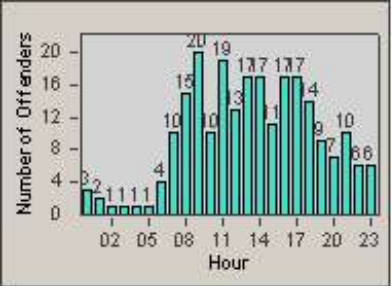

Redflex Redlight Offender Statistics

CONTRACT: Newark, CA
DATE FROM: 1/Jul/2010

LOCATION: NWK-NEJA-03 Newark Blvd and Jarvis Ave
DATE TO: 31/Jul/2010