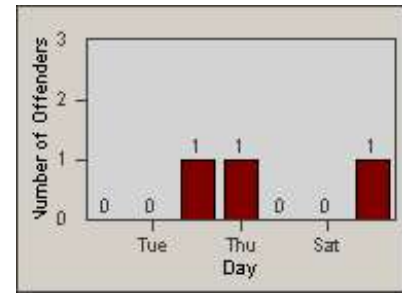

Redflex Redlight Offender Statistics

CONTRACT: Newark, CA
 DATE FROM: 1/Jul/2010

LOCATION: NWK-NEJA-03 Newark Blvd and Jarvis Ave
 DATE TO: 31/Jul/2010

LANE 1

LANE 2

LANE 3

Redflex Redlight Offender Statistics

CONTRACT: Newark, CA
 DATE FROM: 1/Jul/2010

LOCATION: NWK-NEJA-03 Newark Blvd and Jarvis Ave
 DATE TO: 31/Jul/2010

LANE 4

LANE 5

Redflex Redlight Offender Statistics

CONTRACT: Newark, CA
 DATE FROM: 1/Jul/2010