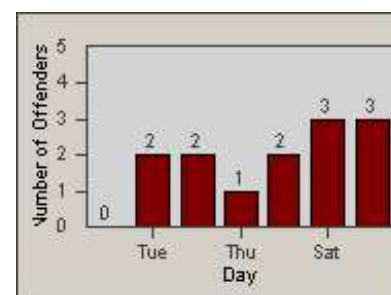

Redflex Redlight Offender Statistics

CONTRACT: Newark, CA
 DATE FROM: 1/Jul/2010

LOCATION: NWK-NEJA-03 Newark Blvd and Jarvis Ave
 DATE TO: 31/Jul/2010

LANE 1

LANE 2

LANE 3

Redflex Redlight Offender Statistics

CONTRACT: Newark, CA
 DATE FROM: 1/Jul/2010

LOCATION: NWK-NEJA-03 Newark Blvd and Jarvis Ave
 DATE TO: 31/Jul/2010

LANE 4

LANE 5

Redflex Redlight Offender Statistics

CONTRACT: Newark, CA
 DATE FROM: 1/Jul/2010