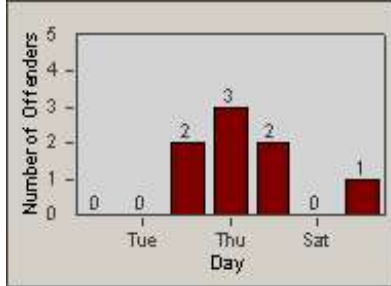

Redflex Redlight Offender Statistics

CONTRACT: Newark, CA
 DATE FROM: 1/Jul/2010

LOCATION: NWK-NEJA-03 Newark Blvd and Jarvis Ave
 DATE TO: 31/Jul/2010

LANE 1

LANE 2

LANE 3

Redflex Redlight Offender Statistics

CONTRACT: Newark, CA
 DATE FROM: 1/Jul/2010

LOCATION: NWK-NEJA-03 Newark Blvd and Jarvis Ave
 DATE TO: 31/Jul/2010

LANE 4

LANE 5

Redflex Redlight Offender Statistics

CONTRACT: Newark, CA
 DATE FROM: 1/Jul/2010