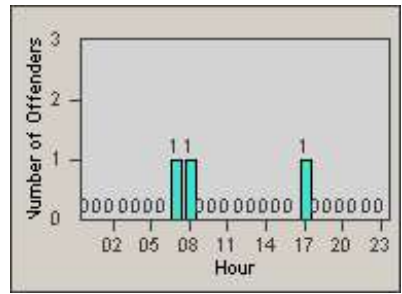

Redflex Redlight Offender Statistics

CONTRACT: Newark, CA
 DATE FROM: 1/Jul/2010

LOCATION: NWK-NEJA-03 Newark Blvd and Jarvis Ave
 DATE TO: 31/Jul/2010

LANE 1

LANE 2

LANE 3

Redflex Redlight Offender Statistics

CONTRACT: Newark, CA
 DATE FROM: 1/Jul/2010

LOCATION: NWK-NEJA-03 Newark Blvd and Jarvis Ave
 DATE TO: 31/Jul/2010

LANE 4

LANE 5

Redflex Redlight Offender Statistics

CONTRACT: Newark, CA
 DATE FROM: 1/Jul/2010