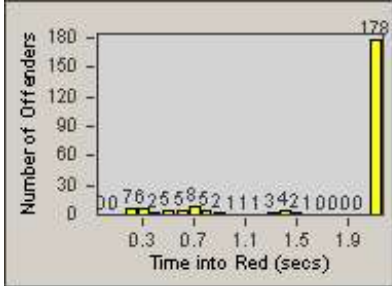

Redflex Redlight Offender Statistics

CONTRACT: Newark, CA
DATE FROM: 1/Jul/2010

LOCATION: NWK-NEJA-03 Newark Blvd and Jarvis Ave
DATE TO: 31/Jul/2010