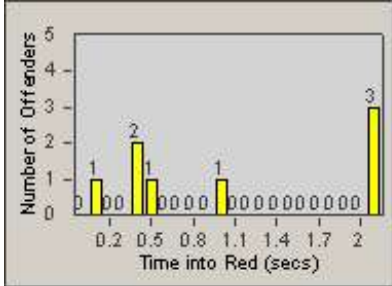

Redflex Redlight Offender Statistics

CONTRACT: Newark, CA
 DATE FROM: 1/Jul/2010

LOCATION: NWK-NEJA-03 Newark Blvd and Jarvis Ave
 DATE TO: 31/Jul/2010

LANE 1

LANE 2

LANE 3

Redflex Redlight Offender Statistics

CONTRACT: Newark, CA
 DATE FROM: 1/Jul/2010

LOCATION: NWK-NEJA-03 Newark Blvd and Jarvis Ave
 DATE TO: 31/Jul/2010

LANE 4

LANE 5

Redflex Redlight Offender Statistics

CONTRACT: Newark, CA
 DATE FROM: 1/Jul/2010