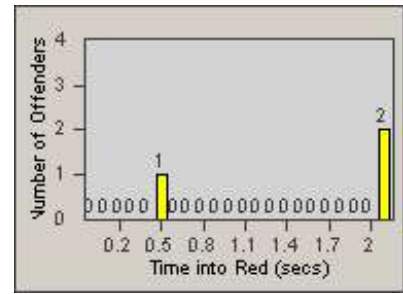

Redflex Redlight Offender Statistics

CONTRACT: Newark, CA
 DATE FROM: 1/Jul/2010

LOCATION: NWK-NEJA-03 Newark Blvd and Jarvis Ave
 DATE TO: 31/Jul/2010

LANE 1

LANE 2

LANE 3

Redflex Redlight Offender Statistics

CONTRACT: Newark, CA
 DATE FROM: 1/Jul/2010

LOCATION: NWK-NEJA-03 Newark Blvd and Jarvis Ave
 DATE TO: 31/Jul/2010

LANE 4

LANE 5

Redflex Redlight Offender Statistics

CONTRACT: Newark, CA
 DATE FROM: 1/Jul/2010