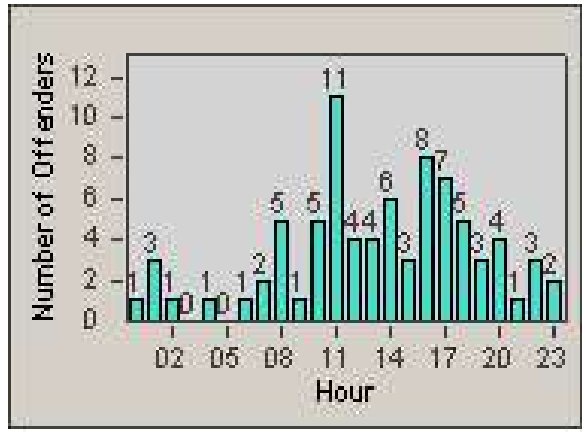

Redflex Redlight Offender Statistics

CONTRACT: Oakland
 DATE FROM: 1/Jul/2010

LOCATION: OKL-27NO-01 WB 27th St and Northgate Ave
 DATE TO: 31/Jul/2010

LANE 1

LANE 2

LANE 3

Redflex Redlight Offender Statistics

CONTRACT: Oakland
 DATE FROM: 1/Jul/2010

LOCATION: OKL-27NO-01 WB 27th St and Northgate Ave
 DATE TO: 31/Jul/2010

LANE 4

LANE TOTAL

Redflex Redlight Offender Statistics

CONTRACT: Oakland
 DATE FROM: 1/Jul/2010