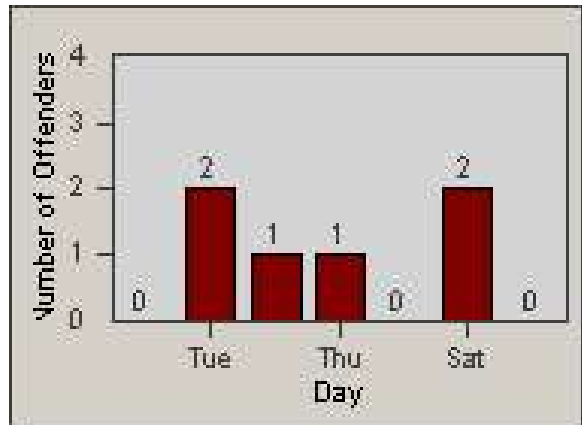

Redflex Redlight Offender Statistics

CONTRACT: Oakland
 DATE FROM: 1/Jul/2010

LOCATION: OKL-27NO-01 WB 27th St and Northgate Ave
 DATE TO: 31/Jul/2010

LANE 1

LANE 2

LANE 3

Redflex Redlight Offender Statistics

CONTRACT: Oakland
 DATE FROM: 1/Jul/2010

LOCATION: OKL-27NO-01 WB 27th St and Northgate Ave
 DATE TO: 31/Jul/2010

LANE 4

LANE TOTAL

Redflex Redlight Offender Statistics

CONTRACT: Oakland
 DATE FROM: 1/Jul/2010