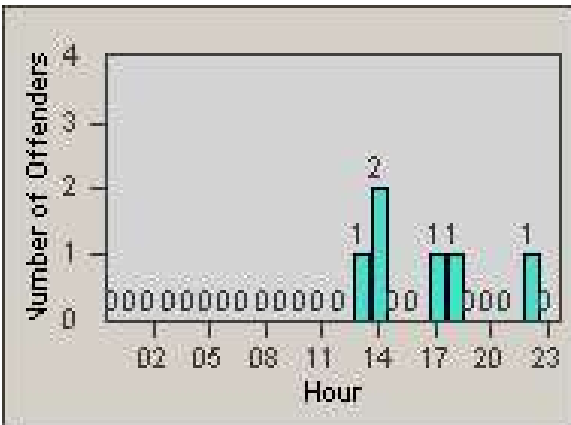

Redflex Redlight Offender Statistics

CONTRACT: Oakland
 DATE FROM: 1/Jul/2010

LOCATION: OKL-27NO-01 WB 27th St and Northgate Ave
 DATE TO: 31/Jul/2010

LANE 1

LANE 2

LANE 3

Redflex Redlight Offender Statistics

CONTRACT: Oakland
 DATE FROM: 1/Jul/2010

LOCATION: OKL-27NO-01 WB 27th St and Northgate Ave
 DATE TO: 31/Jul/2010

LANE 4

LANE TOTAL

Redflex Redlight Offender Statistics

CONTRACT: Oakland
 DATE FROM: 1/Jul/2010