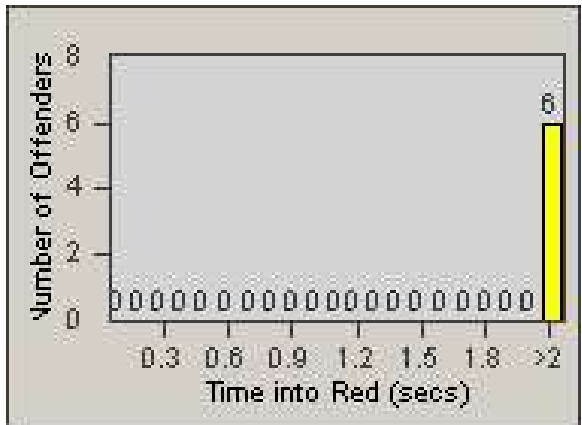

Redflex Redlight Offender Statistics

CONTRACT: Oakland
 DATE FROM: 1/Jul/2010

LOCATION: OKL-27NO-01 WB 27th St and Northgate Ave
 DATE TO: 31/Jul/2010

LANE 1

LANE 2

LANE 3

Redflex Redlight Offender Statistics

CONTRACT: Oakland
 DATE FROM: 1/Jul/2010

LOCATION: OKL-27NO-01 WB 27th St and Northgate Ave
 DATE TO: 31/Jul/2010

LANE 4

LANE TOTAL

Redflex Redlight Offender Statistics

CONTRACT: Oakland
 DATE FROM: 1/Jul/2010