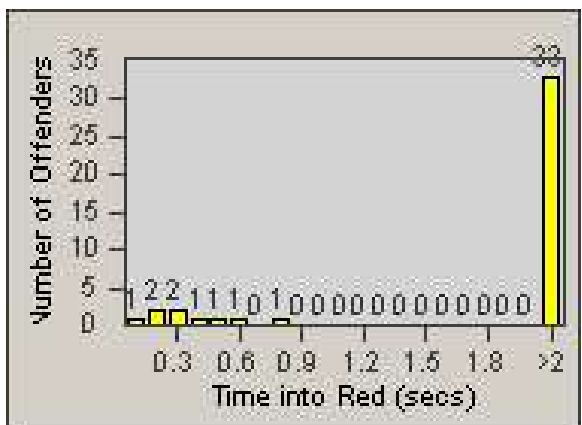

Redflex Redlight Offender Statistics

CONTRACT: Oakland
 DATE FROM: 1/Jul/2010

LOCATION: OKL-27NO-01 WB 27th St and Northgate Ave
 DATE TO: 31/Jul/2010

LANE 1

LANE 2

LANE 3

Redflex Redlight Offender Statistics

CONTRACT: Oakland
 DATE FROM: 1/Jul/2010

LOCATION: OKL-27NO-01 WB 27th St and Northgate Ave
 DATE TO: 31/Jul/2010

LANE 4

LANE TOTAL

Redflex Redlight Offender Statistics

CONTRACT: Oakland
 DATE FROM: 1/Jul/2010