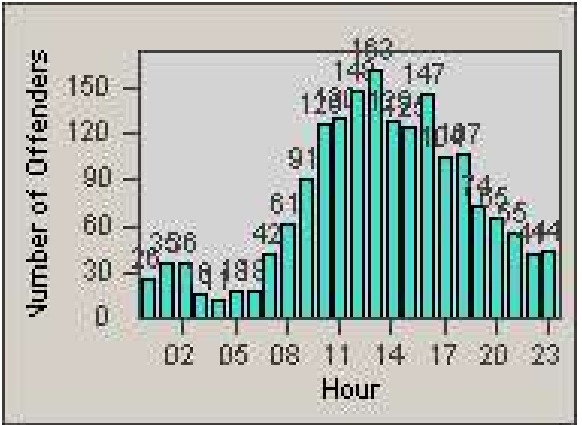

Redflex Redlight Offender Statistics

CONTRACT: Oakland
 DATE FROM: 1/Jul/2010

LOCATION: OKL-27NO-01 WB 27th St and Northgate Ave
 DATE TO: 31/Jul/2010

LANE 1

LANE 2

LANE 3

Redflex Redlight Offender Statistics

CONTRACT: Oakland
 DATE FROM: 1/Jul/2010

LOCATION: OKL-27NO-01 WB 27th St and Northgate Ave
 DATE TO: 31/Jul/2010

LANE 4

LANE TOTAL

Redflex Redlight Offender Statistics

CONTRACT: Oakland
 DATE FROM: 1/Jul/2010