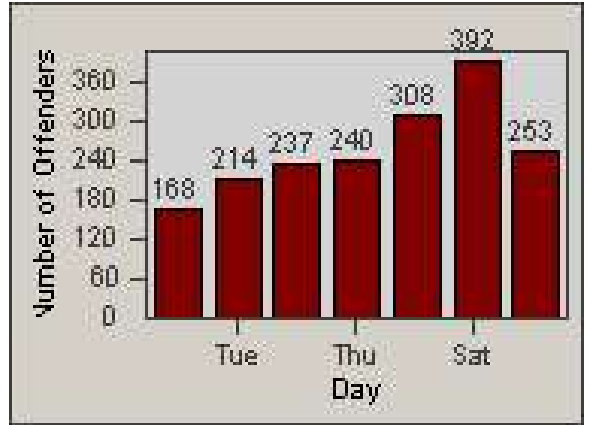

Redflex Redlight Offender Statistics

CONTRACT: Oakland
 DATE FROM: 1/Jul/2010

LOCATION: OKL-27NO-01 WB 27th St and Northgate Ave
 DATE TO: 31/Jul/2010

LANE 1

LANE 2

LANE 3

Redflex Redlight Offender Statistics

CONTRACT: Oakland
 DATE FROM: 1/Jul/2010

LOCATION: OKL-27NO-01 WB 27th St and Northgate Ave
 DATE TO: 31/Jul/2010

LANE 4

LANE TOTAL

Redflex Redlight Offender Statistics

CONTRACT: Oakland
 DATE FROM: 1/Jul/2010