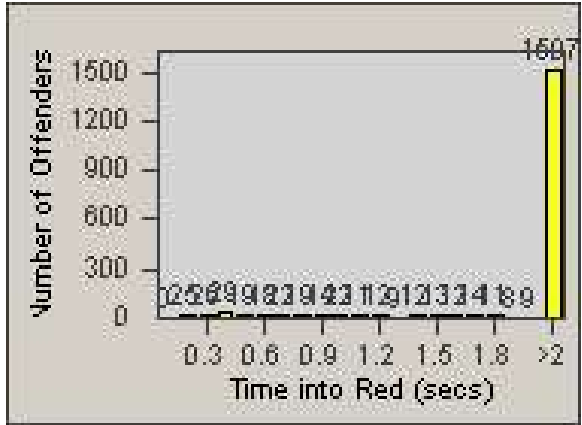

Redflex Redlight Offender Statistics

CONTRACT: Oakland
 DATE FROM: 1/Jul/2010

LOCATION: OKL-27NO-01 WB 27th St and Northgate Ave
 DATE TO: 31/Jul/2010

LANE 1

LANE 2

LANE 3

Redflex Redlight Offender Statistics

CONTRACT: Oakland
 DATE FROM: 1/Jul/2010

LOCATION: OKL-27NO-01 WB 27th St and Northgate Ave
 DATE TO: 31/Jul/2010

LANE 4

LANE TOTAL

Redflex Redlight Offender Statistics

CONTRACT: Oakland
 DATE FROM: 1/Jul/2010