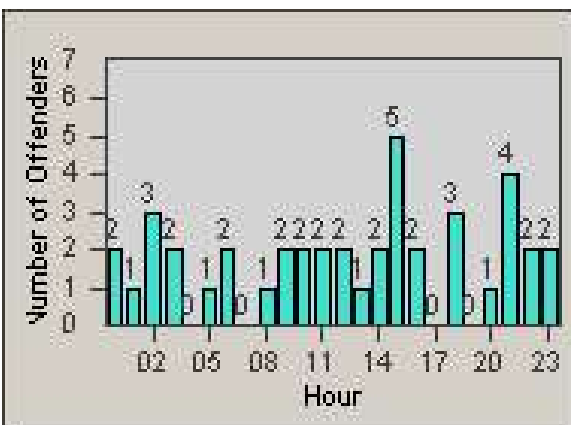

Redflex Redlight Offender Statistics

CONTRACT: Oakland
 DATE FROM: 1/Jul/2010

LOCATION: OKL-27NO-01 WB 27th St and Northgate Ave
 DATE TO: 31/Jul/2010

LANE 1

LANE 2

LANE 3

Redflex Redlight Offender Statistics

CONTRACT: Oakland
 DATE FROM: 1/Jul/2010

LOCATION: OKL-27NO-01 WB 27th St and Northgate Ave
 DATE TO: 31/Jul/2010

LANE 4

LANE TOTAL

Redflex Redlight Offender Statistics

CONTRACT: Oakland
 DATE FROM: 1/Jul/2010