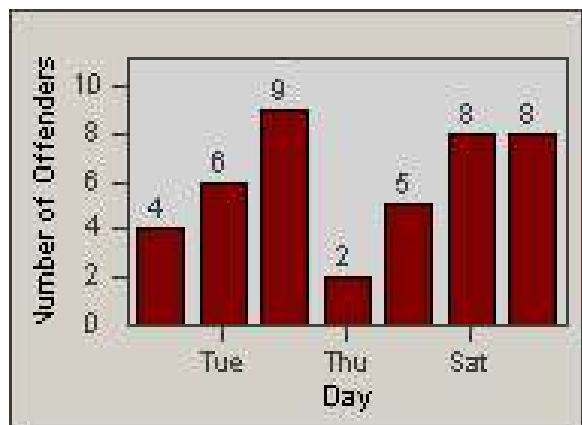

Redflex Redlight Offender Statistics

CONTRACT: Oakland
 DATE FROM: 1/Jul/2010

LOCATION: OKL-27NO-01 WB 27th St and Northgate Ave
 DATE TO: 31/Jul/2010

LANE 1

LANE 2

LANE 3

Redflex Redlight Offender Statistics

CONTRACT: Oakland
 DATE FROM: 1/Jul/2010

LOCATION: OKL-27NO-01 WB 27th St and Northgate Ave
 DATE TO: 31/Jul/2010

LANE 4

LANE TOTAL

Redflex Redlight Offender Statistics

CONTRACT: Oakland
 DATE FROM: 1/Jul/2010