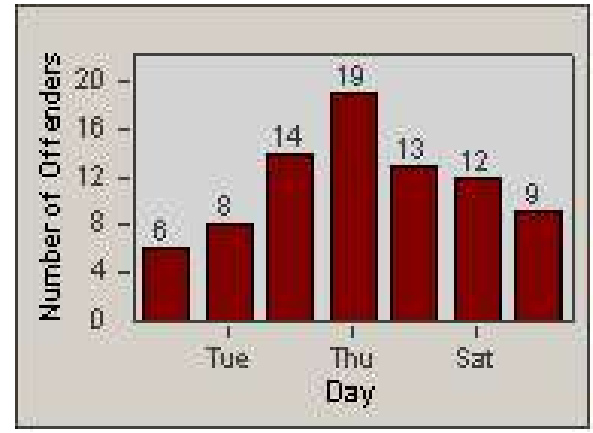

Redflex Redlight Offender Statistics

CONTRACT: Oakland
 DATE FROM: 1/Jul/2010

LOCATION: OKL-27NO-01 WB 27th St and Northgate Ave
 DATE TO: 31/Jul/2010

LANE 1

LANE 2

LANE 3

Redflex Redlight Offender Statistics

CONTRACT: Oakland
 DATE FROM: 1/Jul/2010

LOCATION: OKL-27NO-01 WB 27th St and Northgate Ave
 DATE TO: 31/Jul/2010

LANE 4

LANE TOTAL

Redflex Redlight Offender Statistics

CONTRACT: Oakland
 DATE FROM: 1/Jul/2010