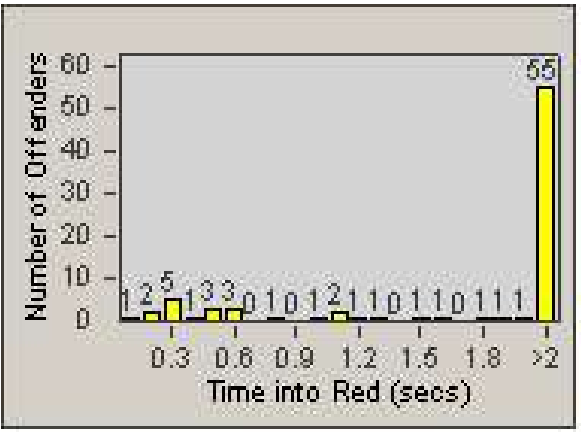

Redflex Redlight Offender Statistics

CONTRACT: Oakland
 DATE FROM: 1/Jul/2010

LOCATION: OKL-27NO-01 WB 27th St and Northgate Ave
 DATE TO: 31/Jul/2010

LANE 1

LANE 2

LANE 3

Redflex Redlight Offender Statistics

CONTRACT: Oakland
 DATE FROM: 1/Jul/2010

LOCATION: OKL-27NO-01 WB 27th St and Northgate Ave
 DATE TO: 31/Jul/2010

LANE 4

LANE TOTAL

Redflex Redlight Offender Statistics

CONTRACT: Oakland
 DATE FROM: 1/Jul/2010