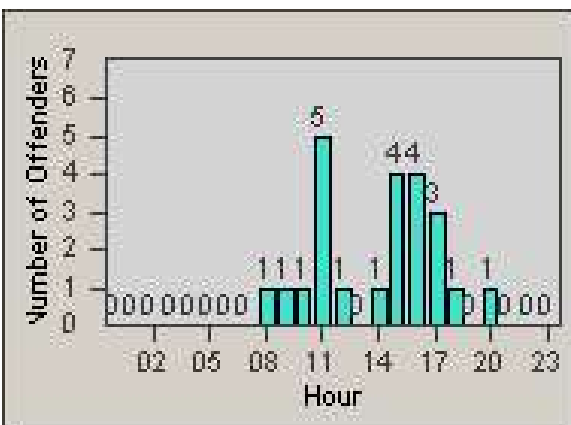

# Redflex Redlight Offender Statistics

CONTRACT: Oakland  
 DATE FROM: 1/Jul/2010

LOCATION: OKL-REMO-01 Redwood Road and Monterey Boulevard  
 DATE TO: 31/Jul/2010

LANE 1

LANE 2

LANE 3

# Redflex Redlight Offender Statistics

CONTRACT: Oakland  
 DATE FROM: 1/Jul/2010

LOCATION: OKL-REMO-01 Redwood Road and Monterey Boulevard  
 DATE TO: 31/Jul/2010

LANE 4

LANE TOTAL

# Redflex Redlight Offender Statistics

CONTRACT: Oakland  
 DATE FROM: 1/Jul/2010

LOCATION: OKL-REMO-01 Redwood Road and Monterey Boulevard  
 DATE TO: 31/Jul/2010