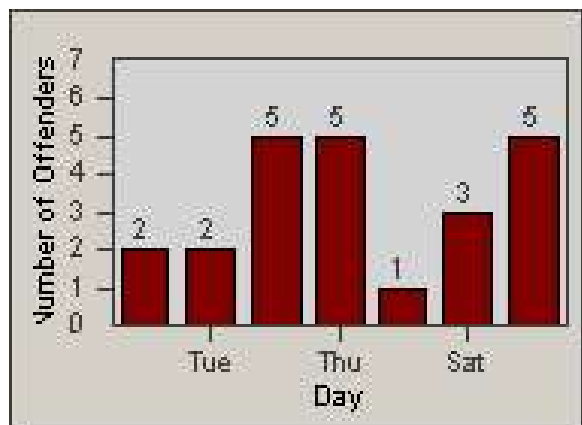

# Redflex Redlight Offender Statistics

CONTRACT: Oakland  
 DATE FROM: 1/Jul/2010

LOCATION: OKL-REMO-01 Redwood Road and Monterey Boulevard  
 DATE TO: 31/Jul/2010

LANE 1

LANE 2

LANE 3

# Redflex Redlight Offender Statistics

CONTRACT: Oakland  
 DATE FROM: 1/Jul/2010

LOCATION: OKL-REMO-01 Redwood Road and Monterey Boulevard  
 DATE TO: 31/Jul/2010

LANE 4

LANE TOTAL