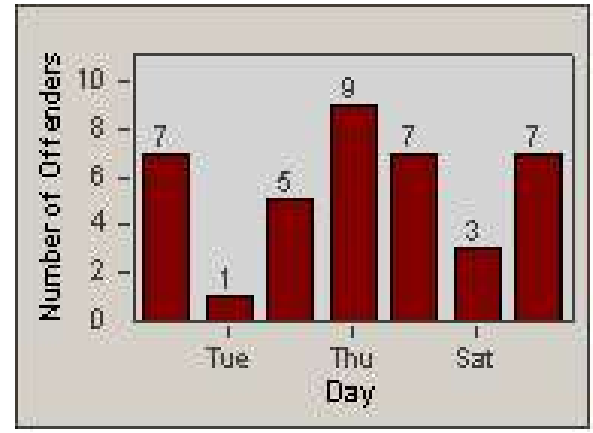

# Redflex Redlight Offender Statistics

CONTRACT: Oakland  
 DATE FROM: 1/Jul/2010

LOCATION: OKL-REMO-01 Redwood Road and Monterey Boulevard  
 DATE TO: 31/Jul/2010

LANE 1

LANE 2

LANE 3

# Redflex Redlight Offender Statistics

CONTRACT: Oakland  
 DATE FROM: 1/Jul/2010

LOCATION: OKL-REMO-01 Redwood Road and Monterey Boulevard  
 DATE TO: 31/Jul/2010

LANE 4

LANE TOTAL