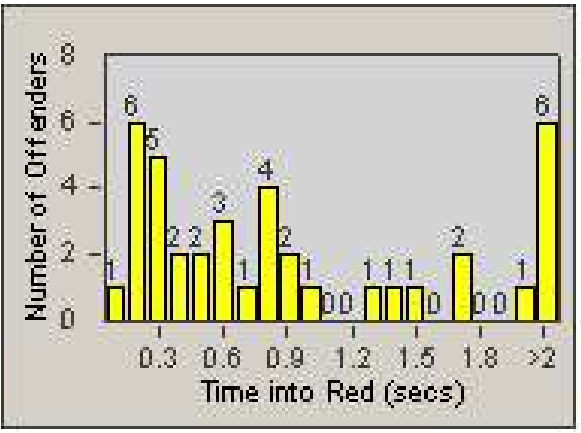

# Redflex Redlight Offender Statistics

CONTRACT: Oakland  
 DATE FROM: 1/Jul/2010

LOCATION: OKL-REMO-01 Redwood Road and Monterey Boulevard  
 DATE TO: 31/Jul/2010

LANE 1

LANE 2

LANE 3

# Redflex Redlight Offender Statistics

CONTRACT: Oakland  
 DATE FROM: 1/Jul/2010

LOCATION: OKL-REMO-01 Redwood Road and Monterey Boulevard  
 DATE TO: 31/Jul/2010

LANE 4

LANE TOTAL

# Redflex Redlight Offender Statistics

CONTRACT: Oakland  
 DATE FROM: 1/Jul/2010

LOCATION: OKL-REMO-01 Redwood Road and Monterey Boulevard  
 DATE TO: 31/Jul/2010