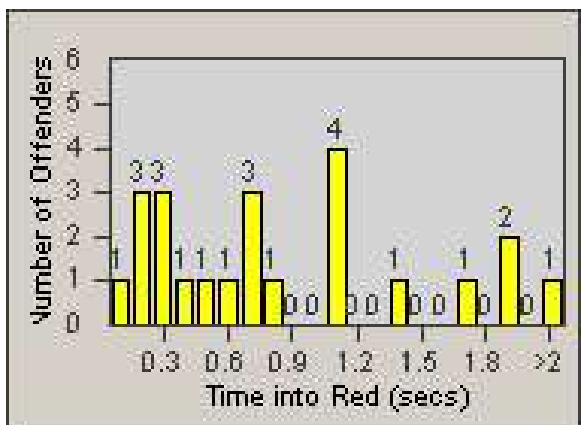

# Redflex Redlight Offender Statistics

CONTRACT: Oakland  
 DATE FROM: 1/Jul/2010

LOCATION: OKL-REMO-01 Redwood Road and Monterey Boulevard  
 DATE TO: 31/Jul/2010

LANE 1

LANE 2

LANE 3

# Redflex Redlight Offender Statistics

CONTRACT: Oakland  
 DATE FROM: 1/Jul/2010

LOCATION: OKL-REMO-01 Redwood Road and Monterey Boulevard  
 DATE TO: 31/Jul/2010

LANE 4

LANE TOTAL