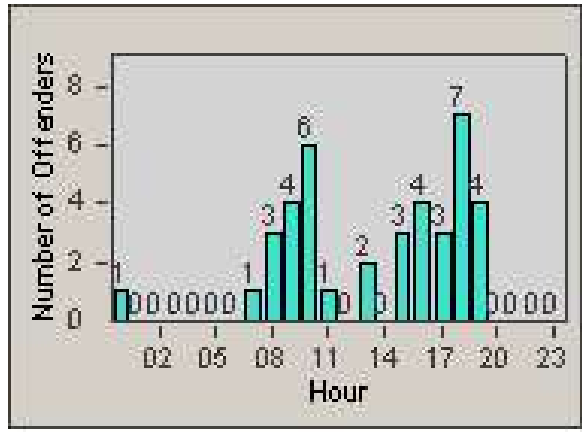

# Redflex Redlight Offender Statistics

CONTRACT: Oakland  
 DATE FROM: 1/Jul/2010

LOCATION: OKL-REMO-01 Redwood Road and Monterey Boulevard  
 DATE TO: 31/Jul/2010

LANE 1

LANE 2

LANE 3

# Redflex Redlight Offender Statistics

CONTRACT: Oakland  
 DATE FROM: 1/Jul/2010

LOCATION: OKL-REMO-01 Redwood Road and Monterey Boulevard  
 DATE TO: 31/Jul/2010

LANE 4

LANE TOTAL

# Redflex Redlight Offender Statistics

CONTRACT: Oakland  
 DATE FROM: 1/Jul/2010

LOCATION: OKL-REMO-01 Redwood Road and Monterey Boulevard  
 DATE TO: 31/Jul/2010